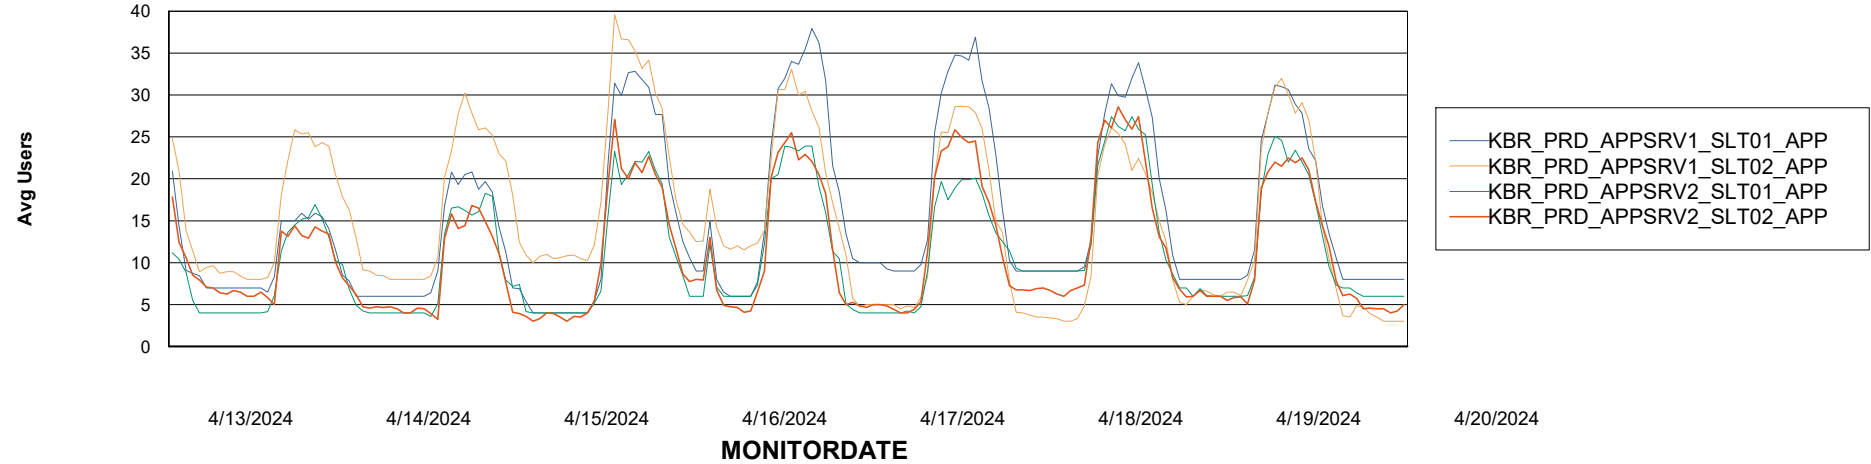

Avg memory used per ABS Server Service

Weekly SLA Customer Report

Customer KBR_Production
Database ID 117

ABSSolute Application Server Services

Avg memory used per ReportServer Service

Avg users per day per ABS server