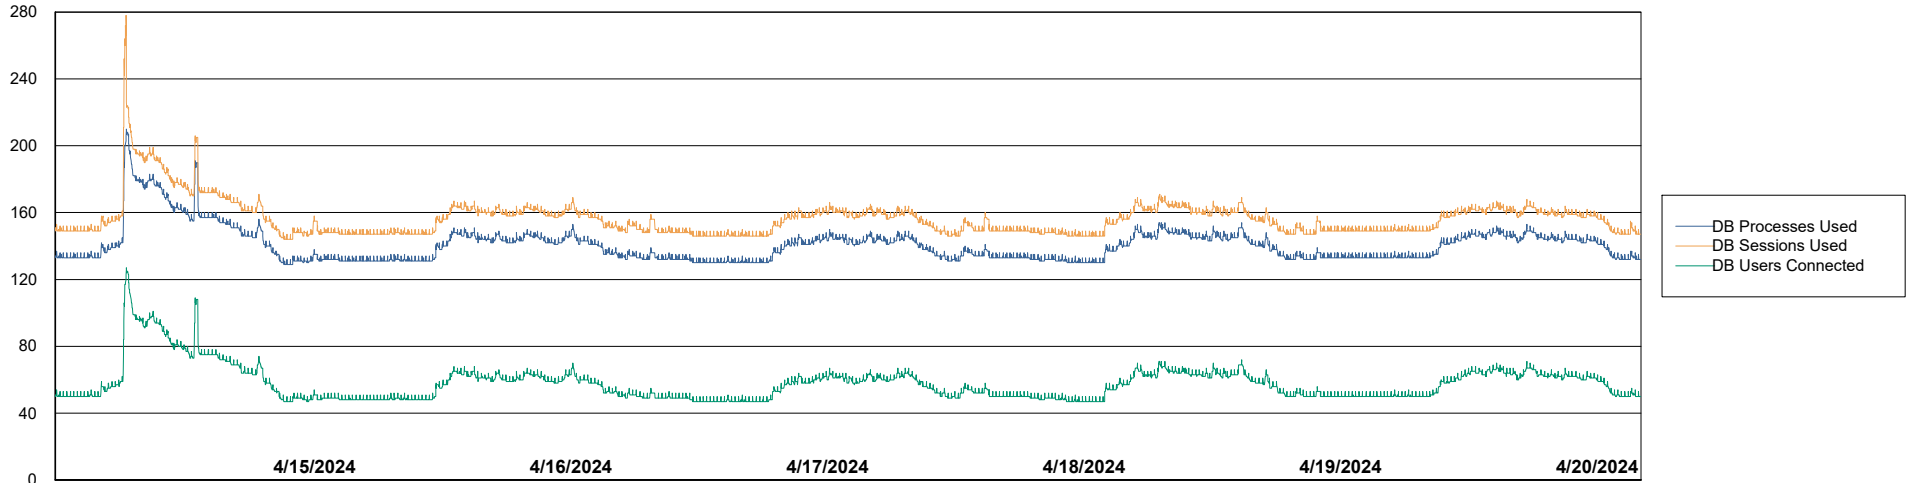

Weekly SLA Customer Report

Customer KBR_Production
Database ID 117

Database Performance KBR_PRD_BI-DBSRV_ABS1

Weekly SLA Customer Report

Customer KBR_Production
Database ID 117

Database Performance KBR_PRD_DB-SRV1_ABS1