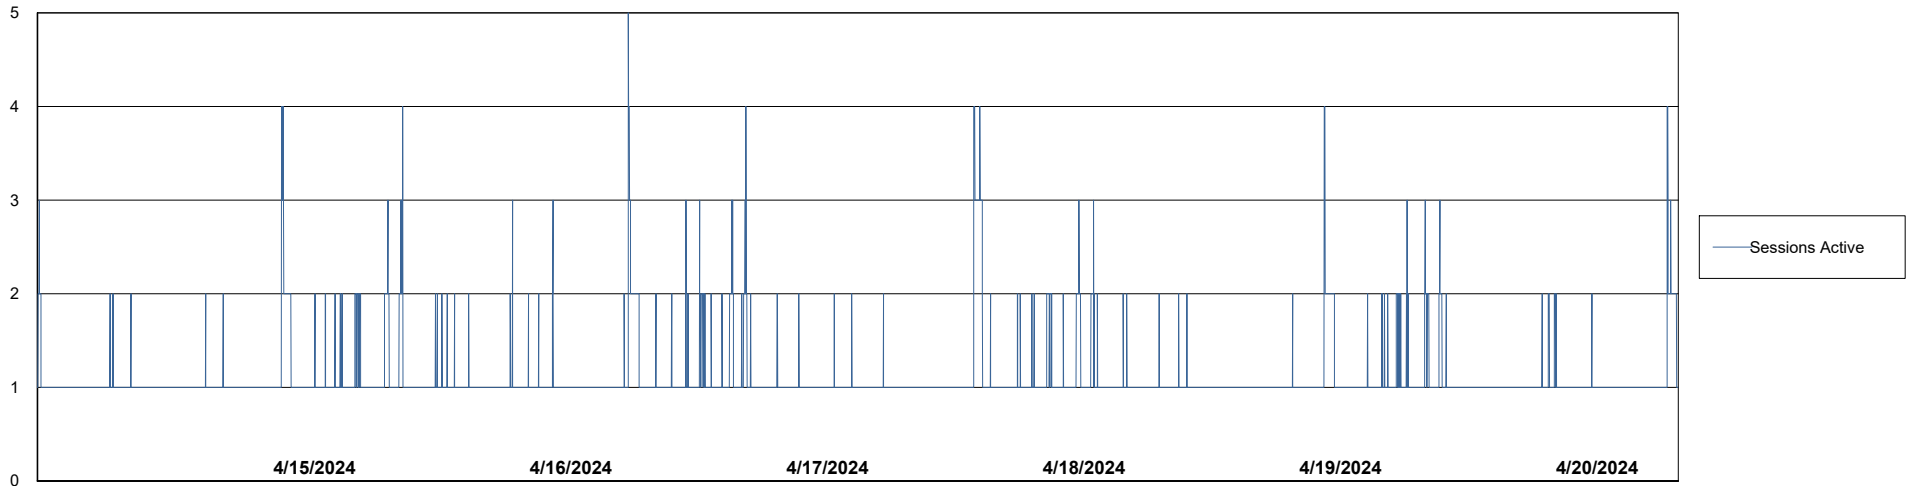

Database Performance KBR_PRD_BI-DBSRV_ABS1