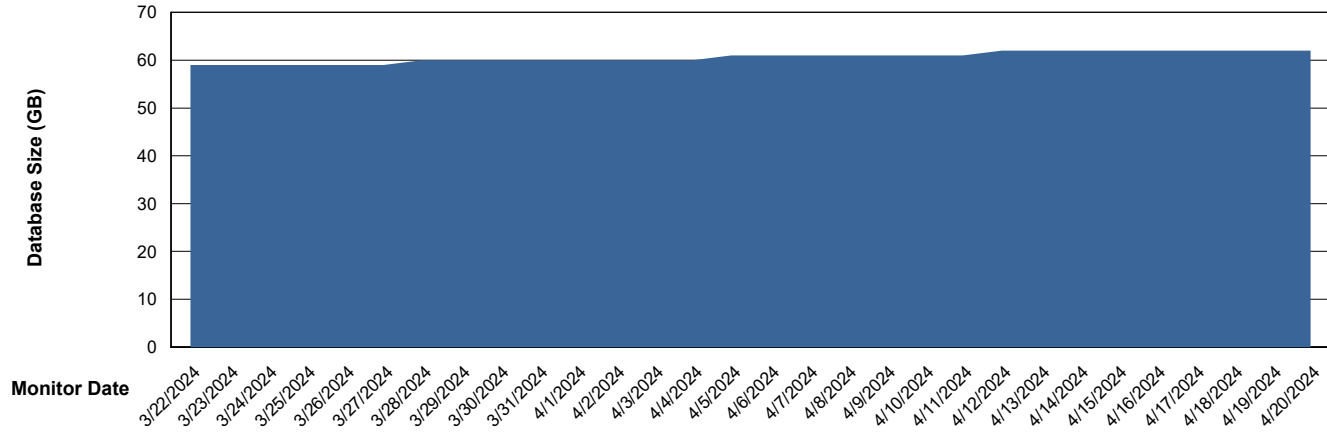

Weekly SLA Customer Report

Customer KBR_Production
Database ID 117

Database Performance KBR_PRD_DB-SRV2_HSBABS1

Weekly SLA Customer Report

Customer KBR_Production
Database ID 117

DATABASE SIZE KBR_PRD_BI-DBSRV_ABS1

Database growth over last month

DATABASE SIZE KBR_PRD_DB-SRV1_ABS1

Database growth over last month

Weekly SLA Customer Report

Customer KBR_Production
 Database ID 117

Database Tablespace KBR_PRD_BI-DBSRV_ABS1