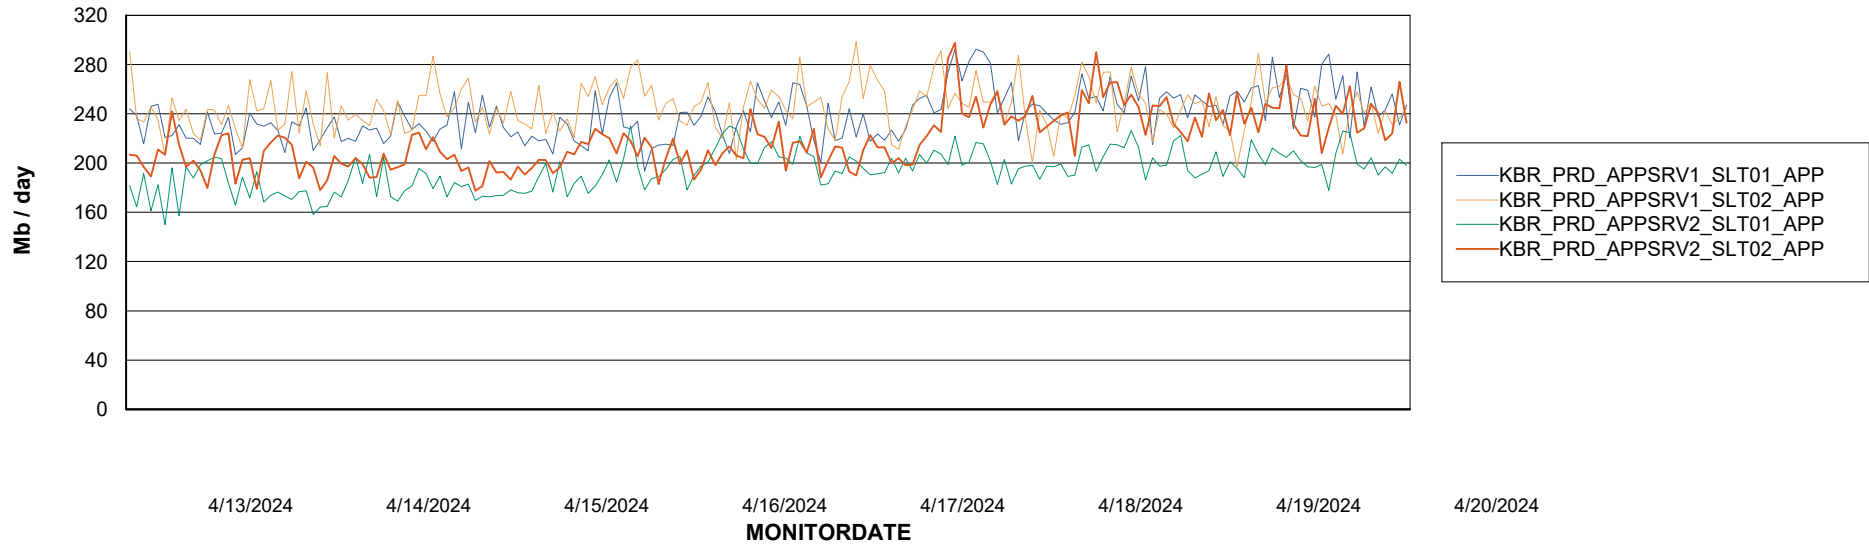

ABSSolute Application Server Services

Avg memory used per ABS Server Service