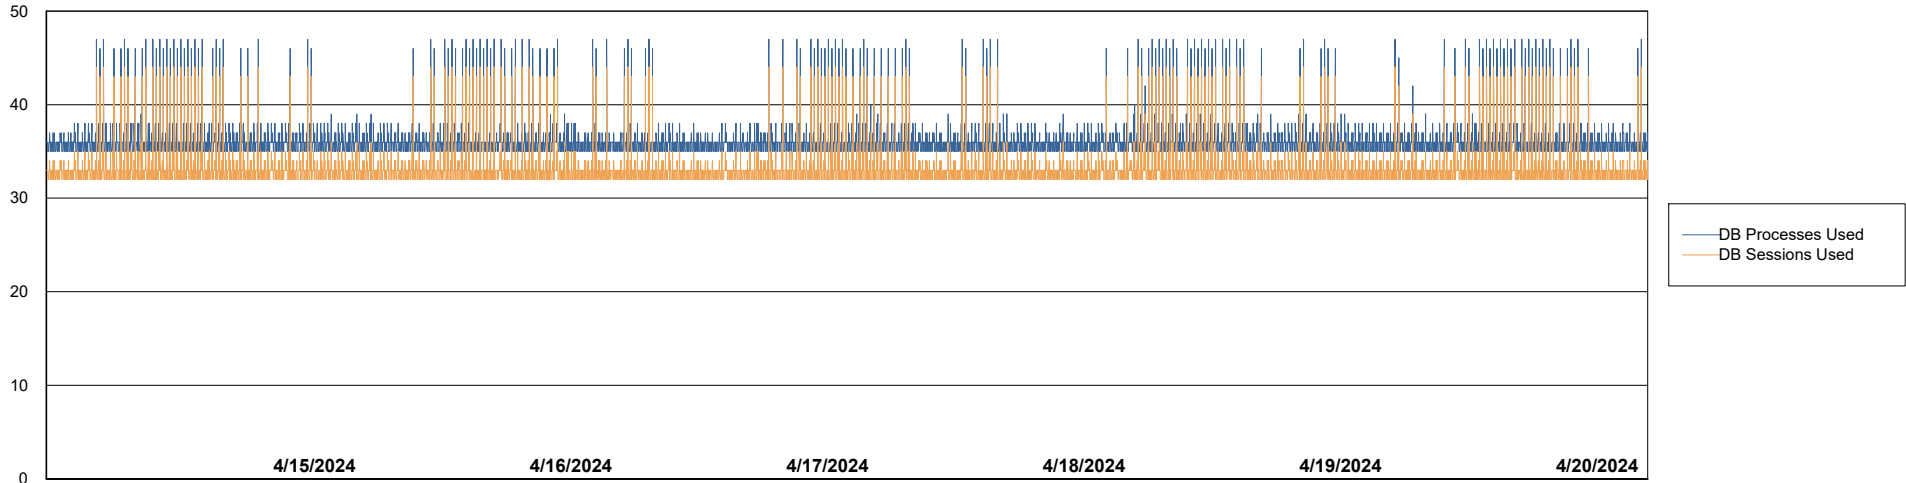

Database Performance KBR_PRD_DB-SRV2_HSBABS1