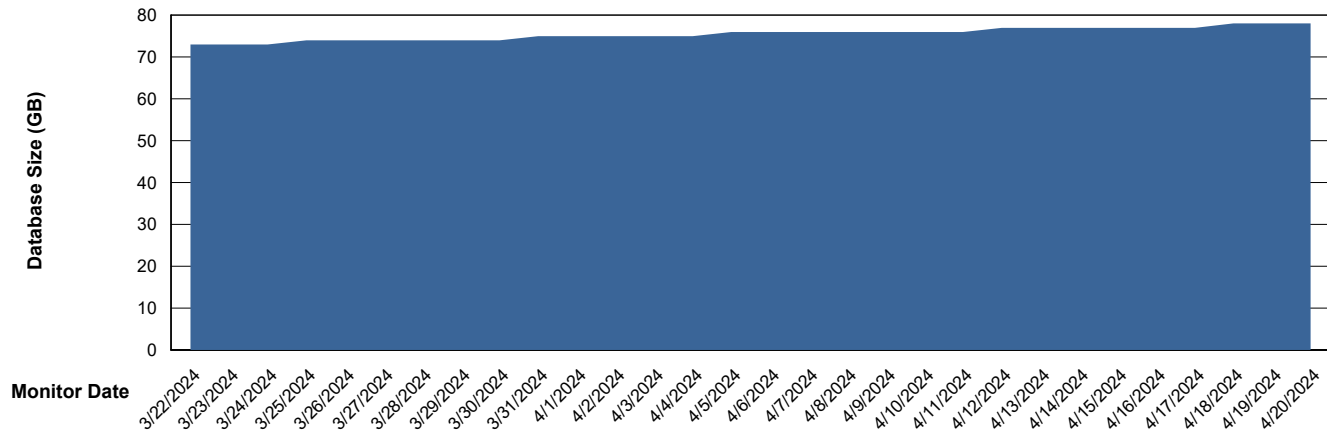

Weekly SLA Customer Report

Customer KBR_Production
Database ID 117

Database Performance KBR_PRD_DB-SRV2_HSBABS1

Weekly SLA Customer Report

Customer KBR_Production
Database ID 117

DATABASE SIZE KBR_PRD_BI-DBSRV_ABS1

Database growth over last month

DATABASE SIZE KBR_PRD_DB-SRV1_ABS1

Database growth over last month

Weekly SLA Customer Report

Customer KBR_Production
 Database ID 117

Database Tablespace KBR_PRD_BI-DBSRV_ABS1