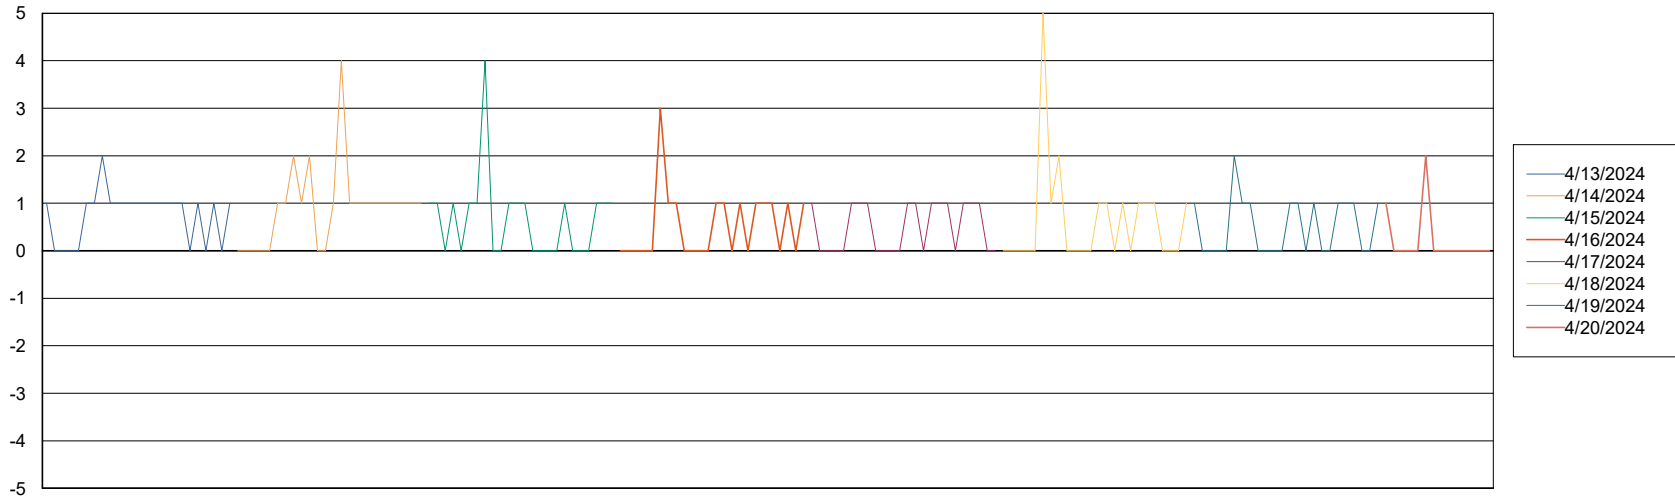

Standby Database Health KBR_Production

Recovery lag for last 7 days