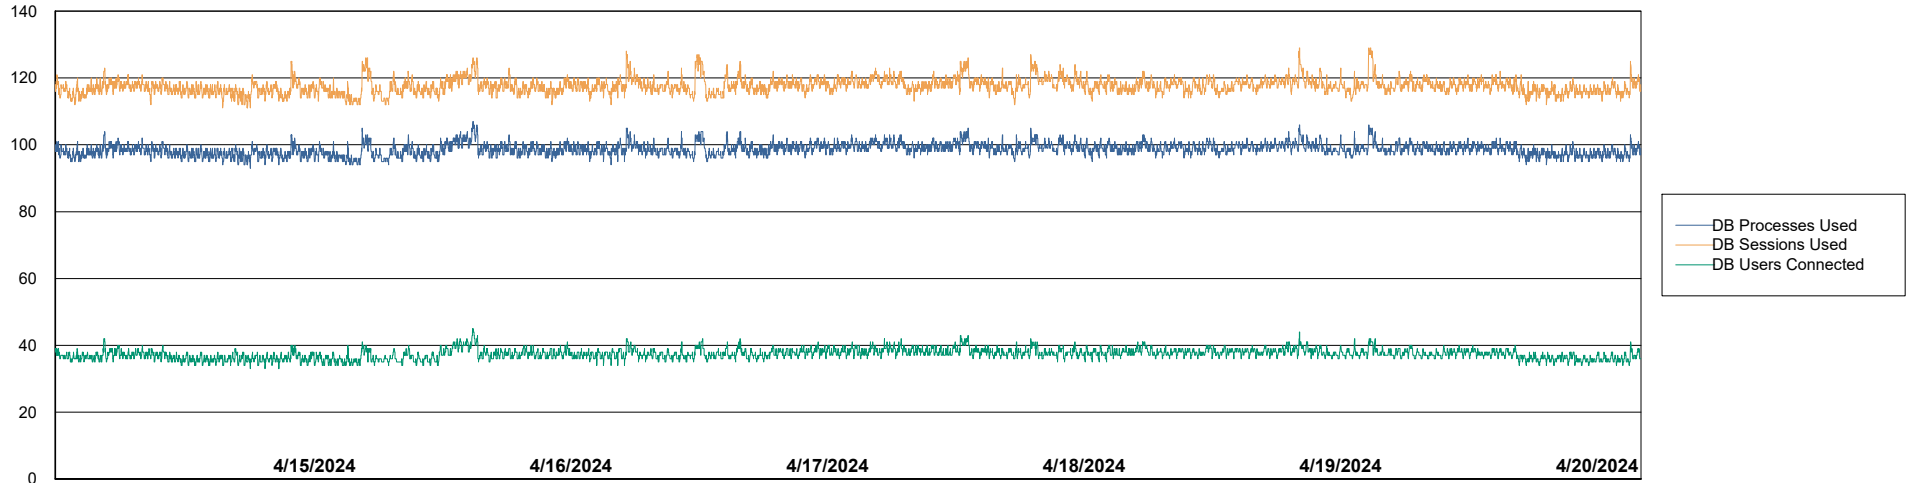

Database Performance KBR_PRD_BI-DBSRV_ABS1