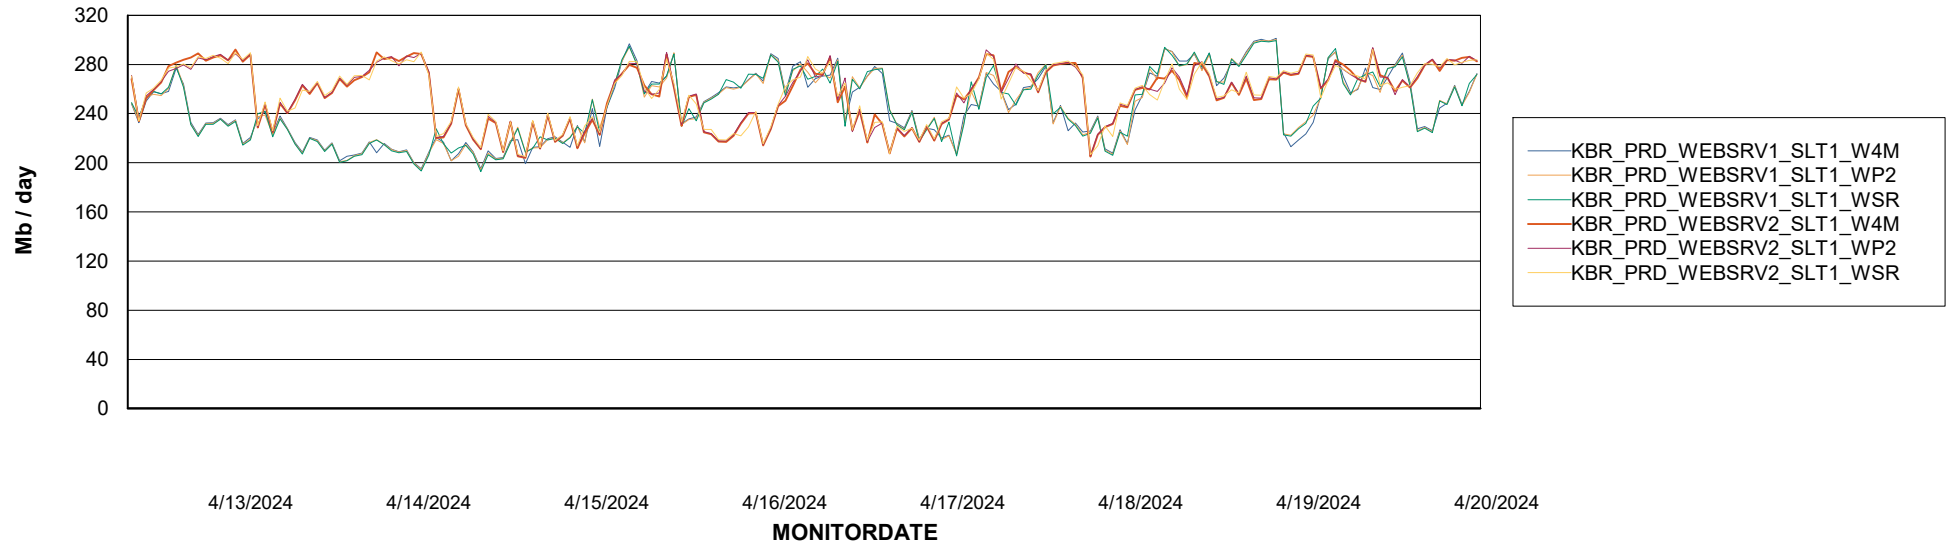

ABSSolute Web Component Services

Avg memory used per ABS Web component