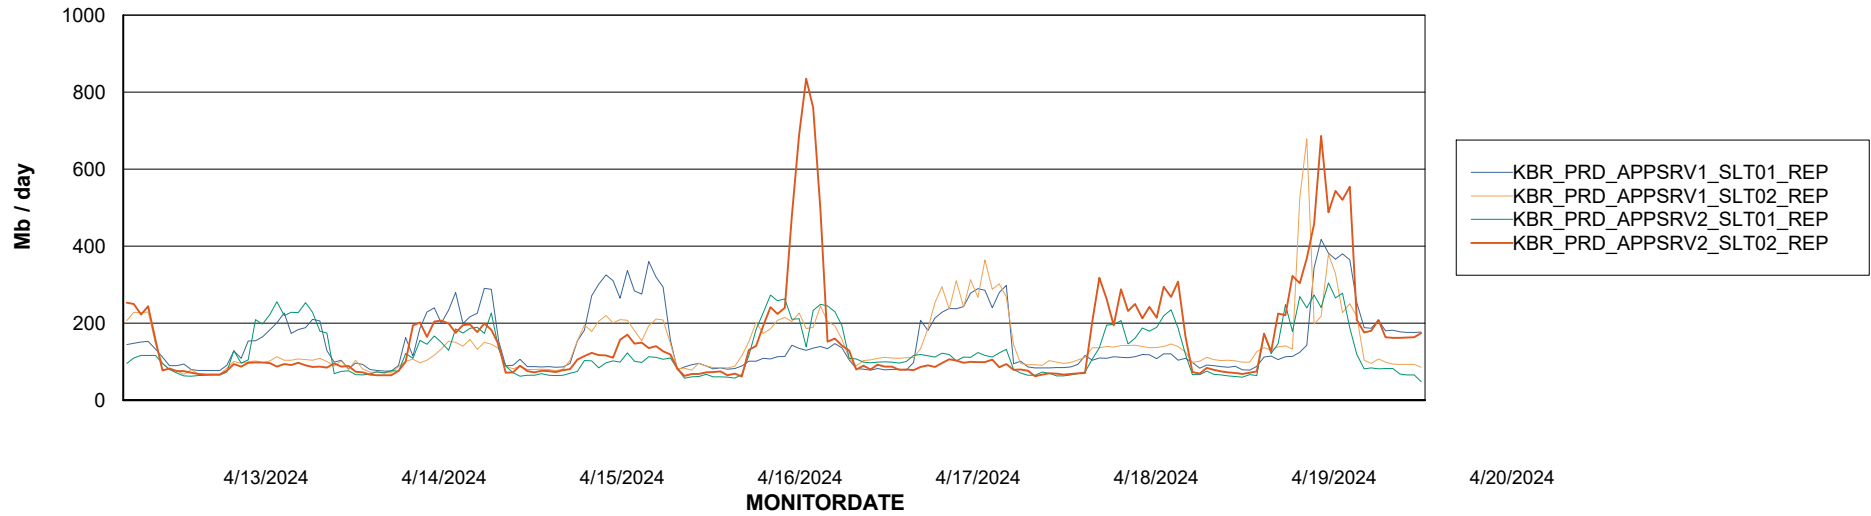

Avg memory used per ABS Server Service

Weekly SLA Customer Report

Customer KBR_Production
Database ID 117

ABSSolute Application Server Services

Avg memory used per ReportServer Service

Avg users per day per ABS server