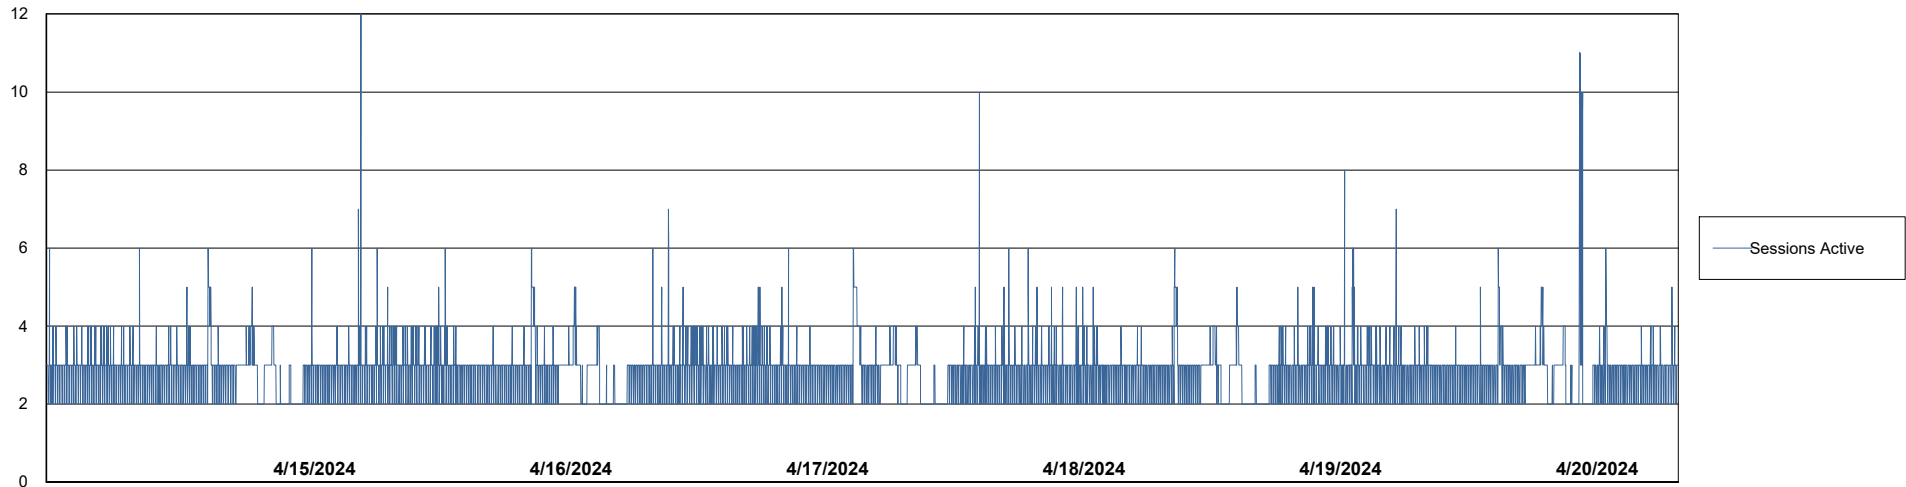

Weekly SLA Customer Report

Customer JSG_Production (24/7)
Database ID 102

Harddisk Usage JSG_PRD_WORF

	Free disk space on C: (%)	Total disk space on C: (Gb)	Used disk space on C: (Gb)
4/20/2024	54	149	69
4/19/2024	54	149	69
4/18/2024	54	149	69
4/17/2024	54	149	69
4/16/2024	54	149	69
4/15/2024	54	149	69
4/14/2024	53	149	70

Weekly SLA Customer Report

Customer JSG_Production (24/7)
Database ID 102

Database Performance JSG_PRD_BASHIR_DB_ABS1

Weekly SLA Customer Report

Customer JSG_Production (24/7)
Database ID 102

Database Performance JSG_PRD_PICARD_DB_ABS1