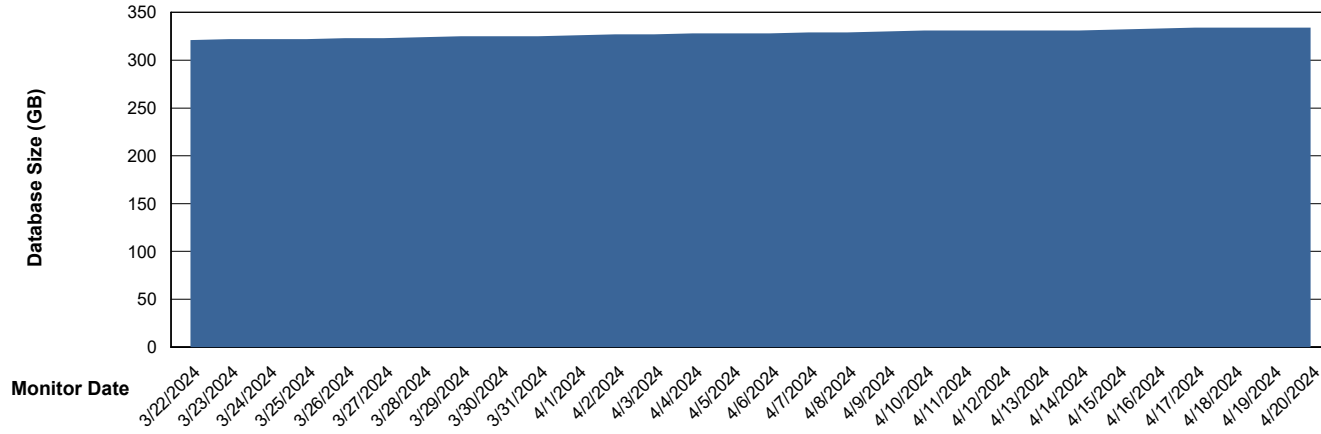

Weekly SLA Customer Report

Customer JSG_Production (24/7)
Database ID 102

Database Performance JSG_PRD_BASHIR_DB_ABS1

Weekly SLA Customer Report

Customer JSG_Production (24/7)
Database ID 102

Database Performance JSG_PRD_PICARD_DB_ABS1

DB Processes Max 4
DB Processes Max 0
DB Processes Max 1,000

Weekly SLA Customer Report

Customer JSG_Production (24/7)
Database ID 102

Database Performance JSG_PRD_RIKER_DB_HSBABS1

Weekly SLA Customer Report

Customer JSG_Production (24/7)
Database ID 102

DATABASE SIZE JSG_PRD_BASHIR_DB_ABS1

Database growth over last month

DATABASE SIZE JSG_PRD_RIKER_DB_HSBABS1

Database growth over last month

Weekly SLA Customer Report