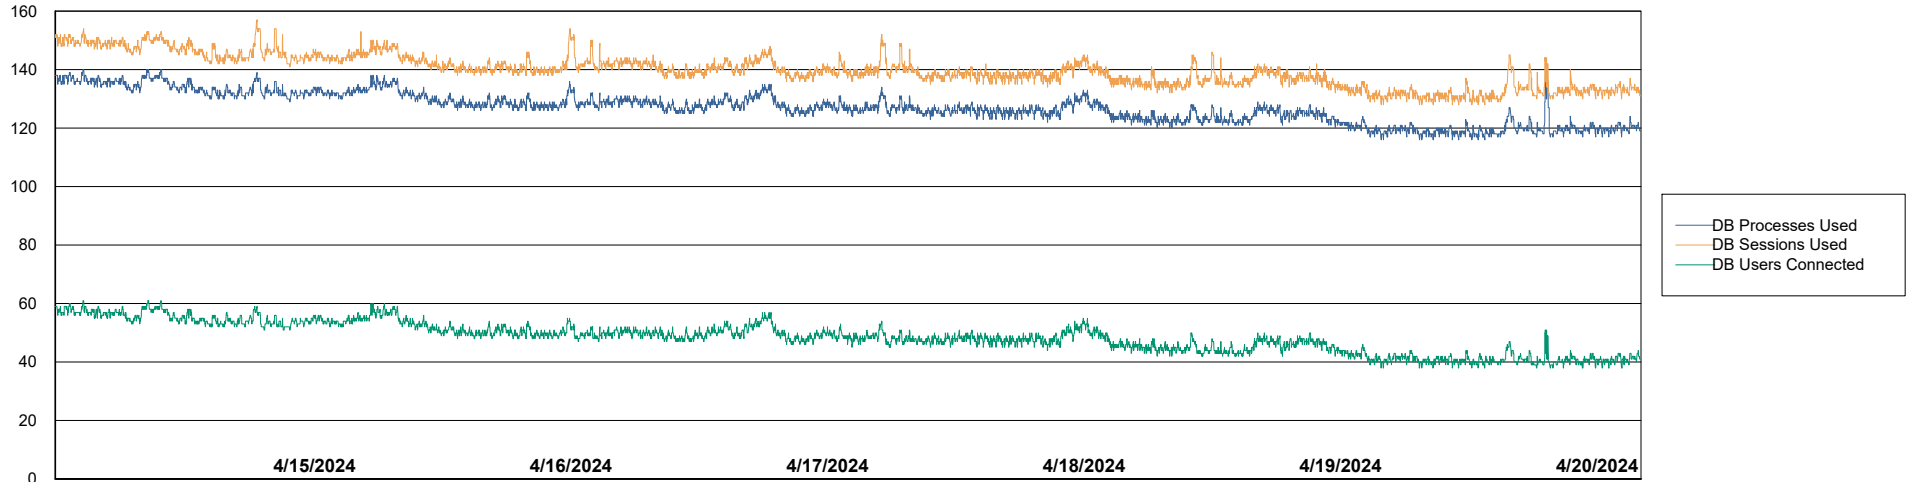

Database Performance JSG_PRD_BASHIR_DB_ABS1