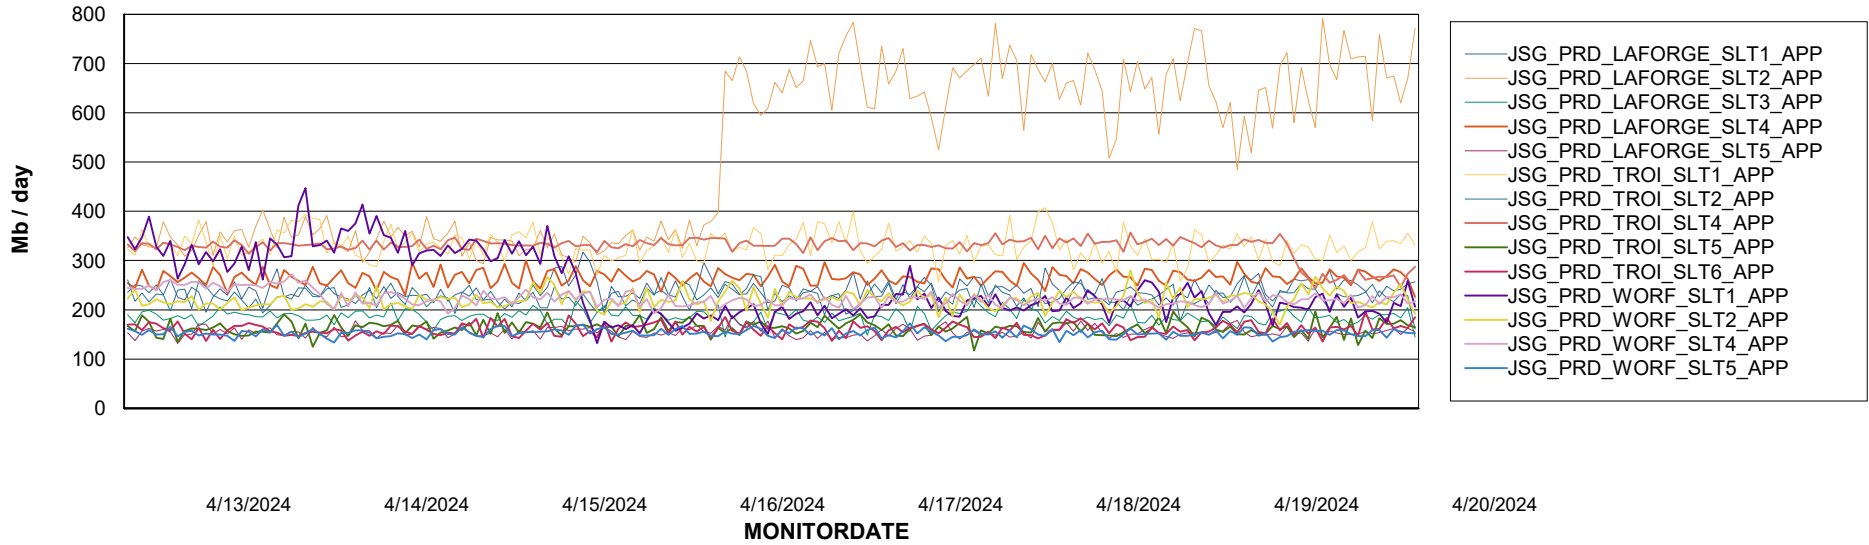

ABSSolute Application Server Services

Avg memory used per ABS Server Service