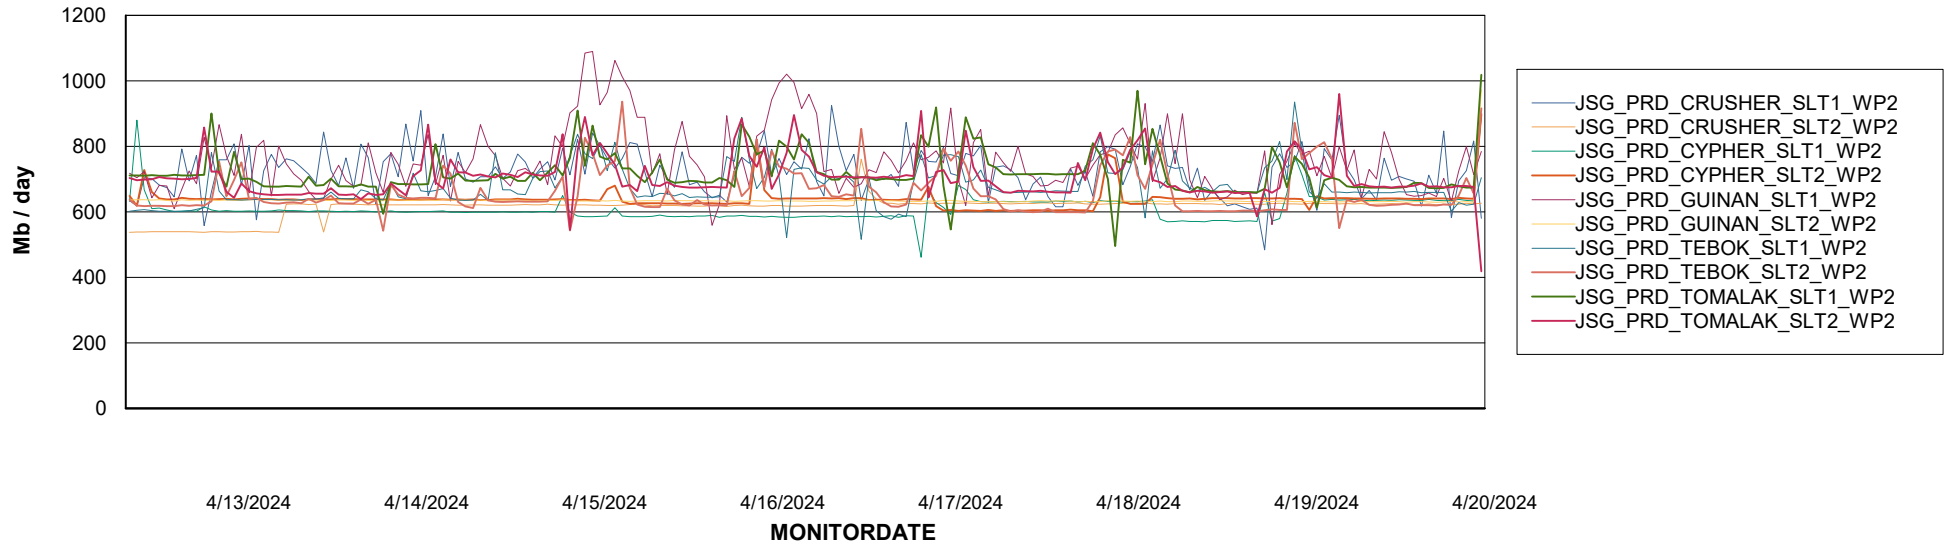

ABSSolute Web Component Services

Avg memory used per ABS Web component