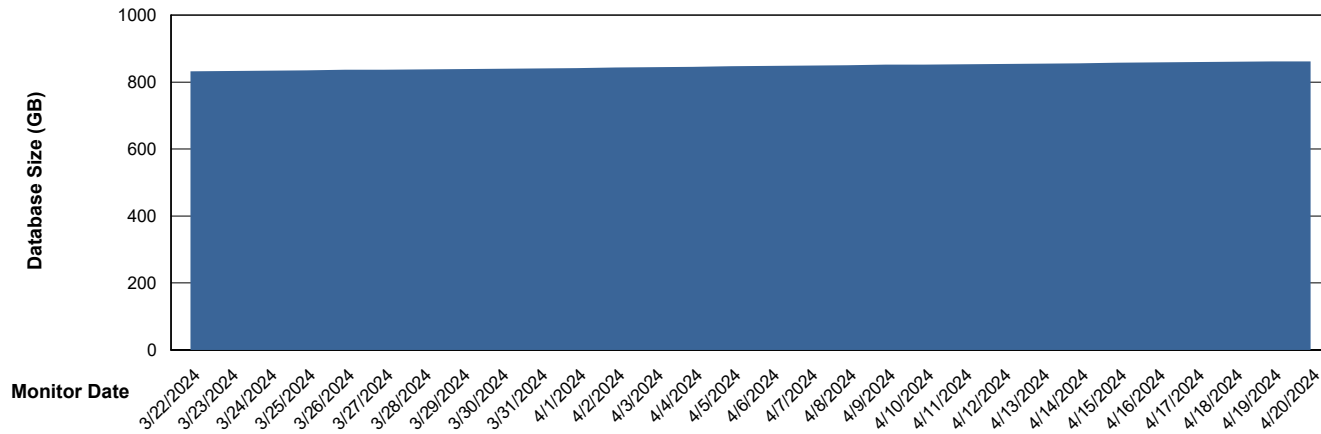

Customer JSG_Production (24/7)
Database ID 102

DATABASE SIZE JSG_PRD_BASHIR_DB_ABS1

Database growth over last month

DATABASE SIZE JSG_PRD_RIKER_DB_HSBABS1

Database growth over last month

Weekly SLA Customer Report