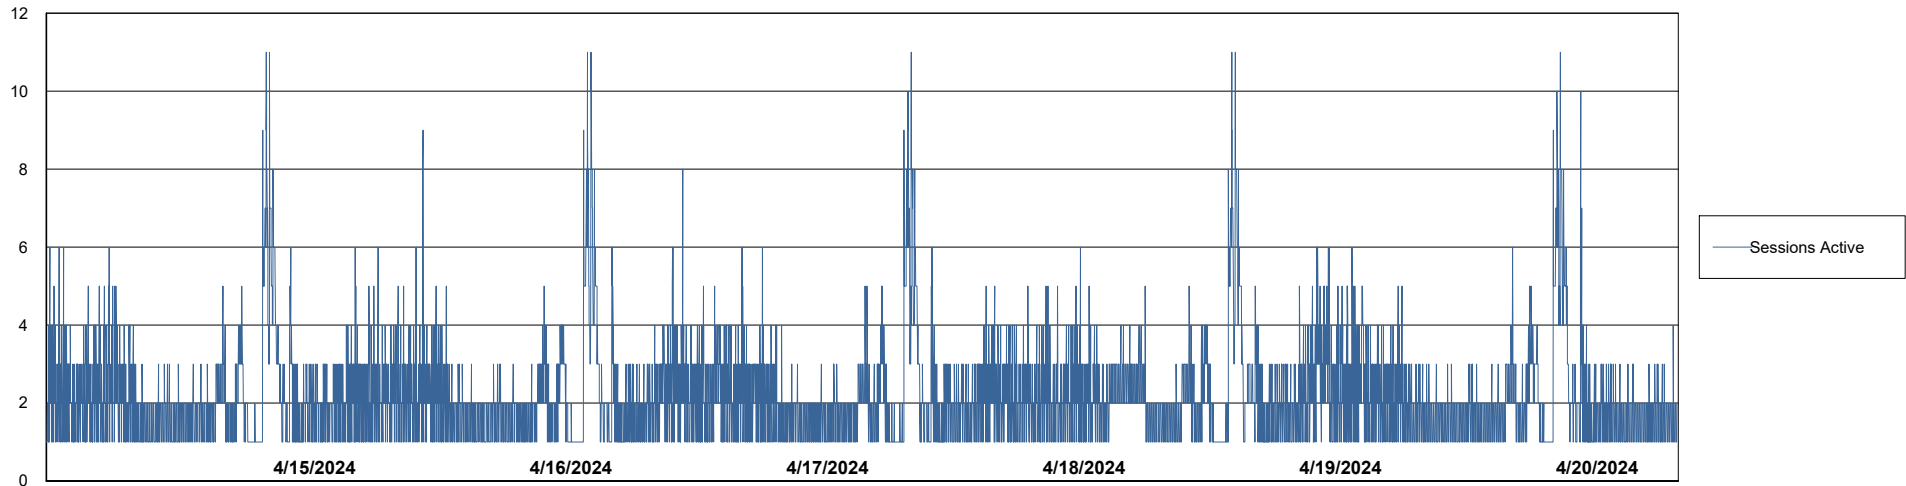

DB Processes Max 4
DB Processes Max 0
DB Processes Max 1,000

Weekly SLA Customer Report

Customer JSG_Production (24/7)
Database ID 102

Database Performance JSG_PRD_RIKER_DB_HSBABS1

Weekly SLA Customer Report