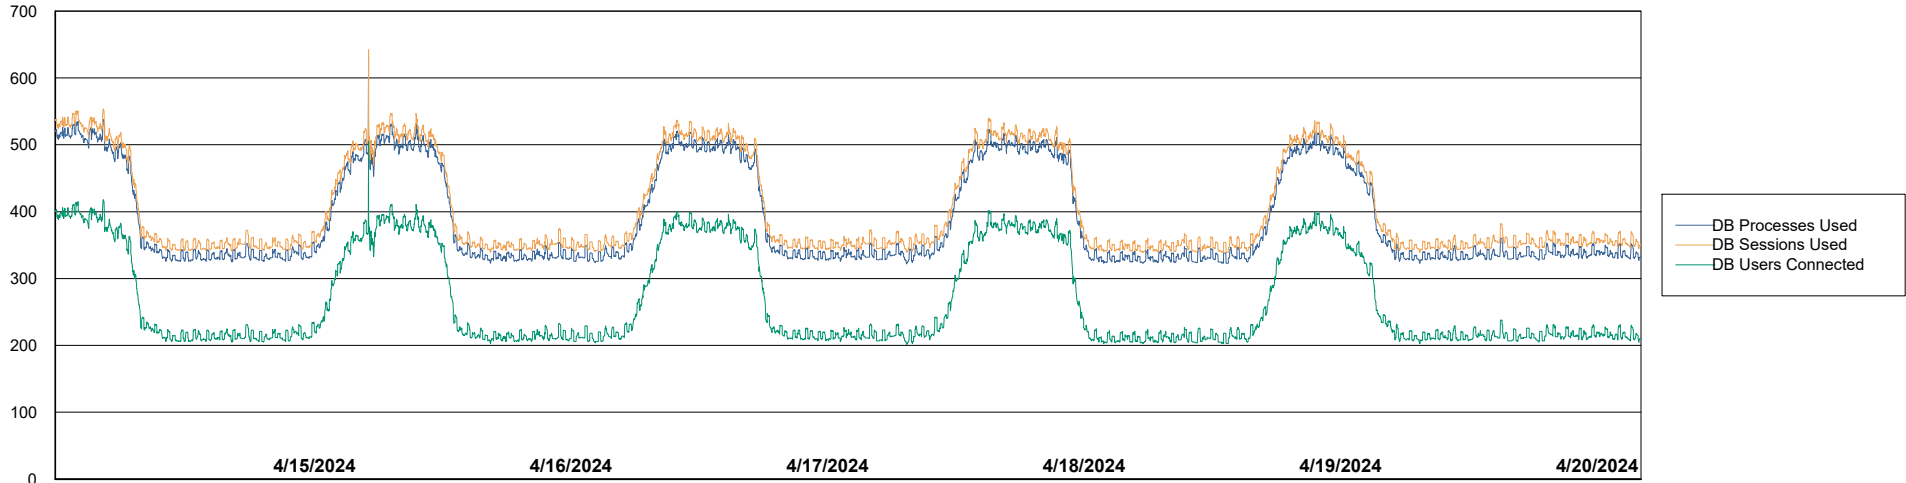

DB Processes Max 4
DB Processes Max 0
DB Processes Max 1,000

Weekly SLA Customer Report

Customer JSG_Production (24/7)
Database ID 102

Database Performance JSG_PRD_RIKER_DB_HSBABS1

Weekly SLA Customer Report