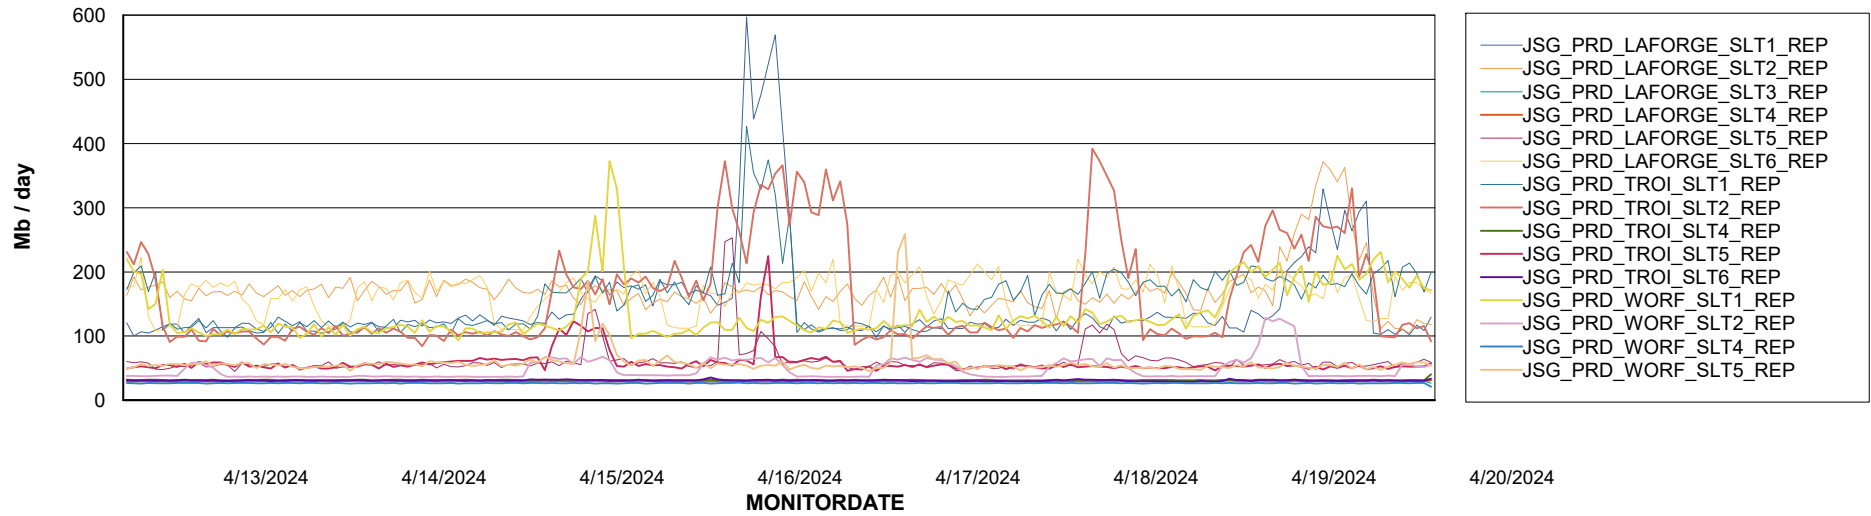

ABSSolute Application ReportServer Services

Avg memory used per ReportServer Service