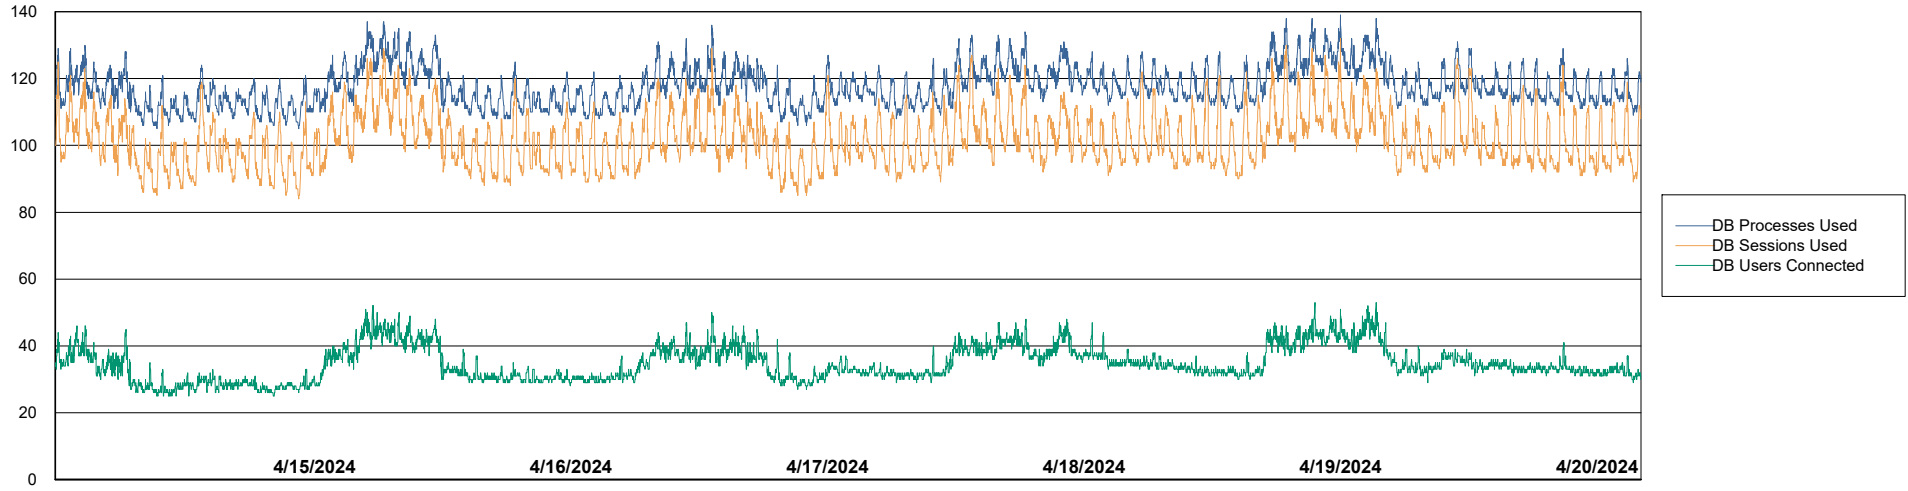

Weekly SLA Customer Report

Customer EUT_Production
Database ID 114

Database Performance EUT_EUP_PRD_URVINA22T_DB_ABS1

Weekly SLA Customer Report

Customer EUT_Production
Database ID 114

Database Performance EUT_URM_PRD_URVINA26_DB_ABS1