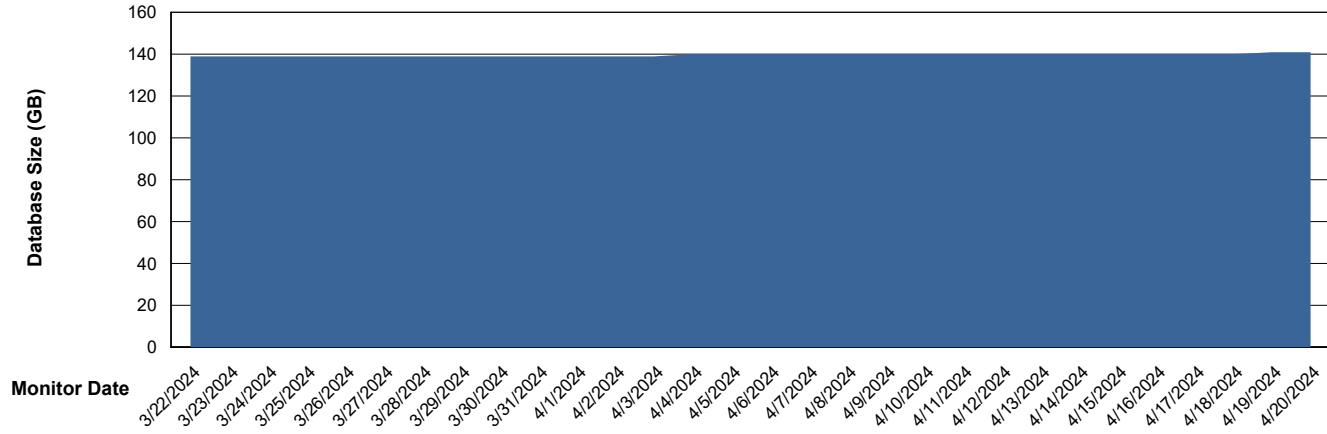

Weekly SLA Customer Report

Customer EUT_Production
Database ID 114

Database Performance EUT_EUP_PRD_URVINA22T_DB_ABS1

Weekly SLA Customer Report

Customer EUT_Production
Database ID 114

Database Performance EUT_URM_PRD_URVINA26_DB_ABS1

Weekly SLA Customer Report

Customer EUT_Production
Database ID 114

DATABASE SIZE EUT_EUP_PRD_URVINA22T_DB_ABS1

Database growth over last month

DATABASE SIZE EUT_URM_PRD_URVINA26_DB_ABS1

Database growth over last month