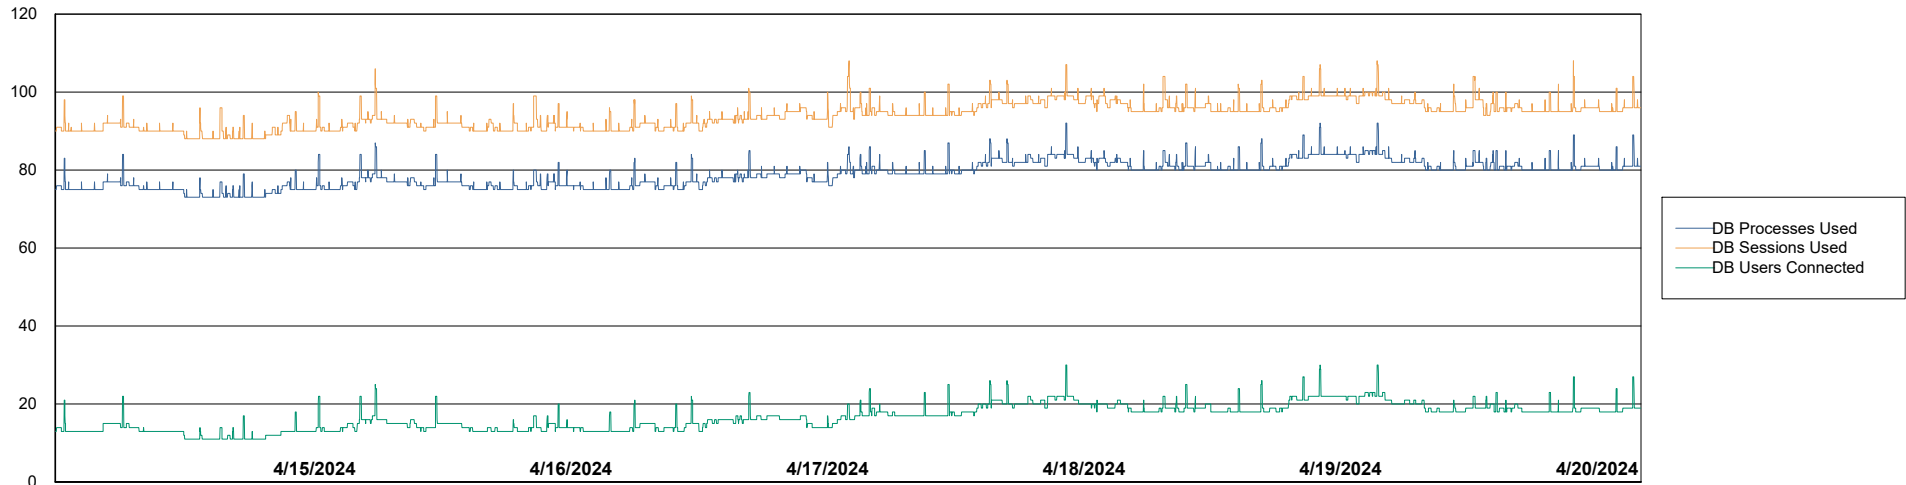

Weekly SLA Customer Report

Customer EUT_Production
Database ID 114

Database Performance EUT_EUP_PRD_URVINA22T_DB_ABS1

Weekly SLA Customer Report

Customer EUT_Production
Database ID 114

Database Performance EUT_URM_PRD_URVINA26_DB_ABS1