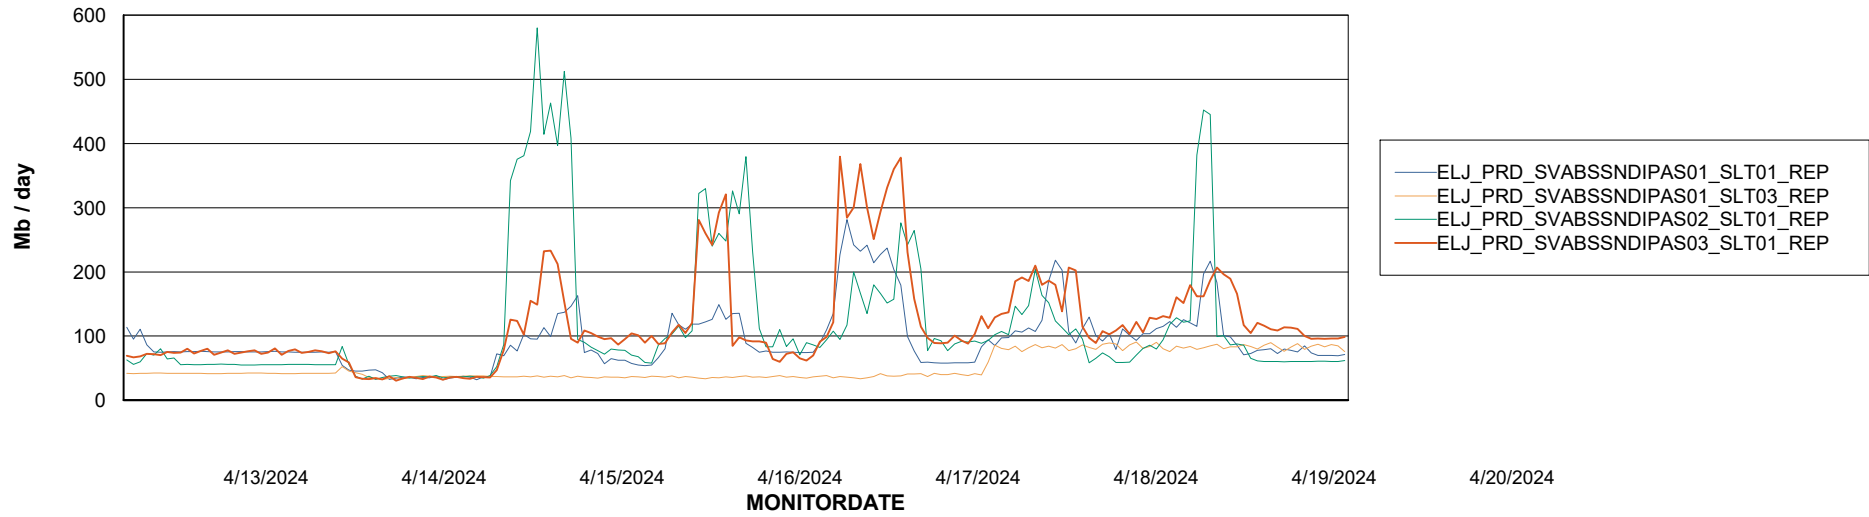

Avg memory used per ABS Server Service

Avg users per day per ABS server

Weekly SLA Customer Report

Customer ELJ Production
Database ID 72

ABSSolute Application ReportServer Services

Avg memory used per ReportServer Service