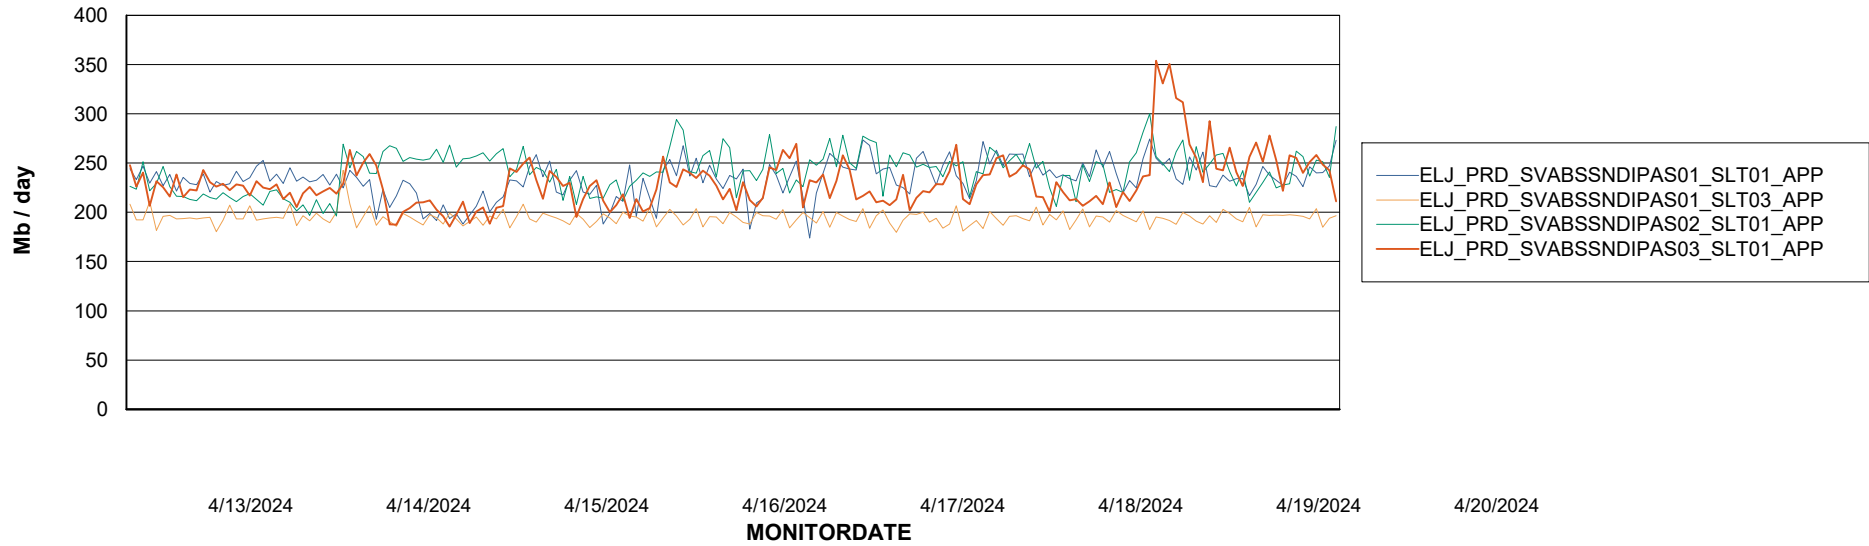

ABSSolute Application Server Services

Avg memory used per ABS Server Service