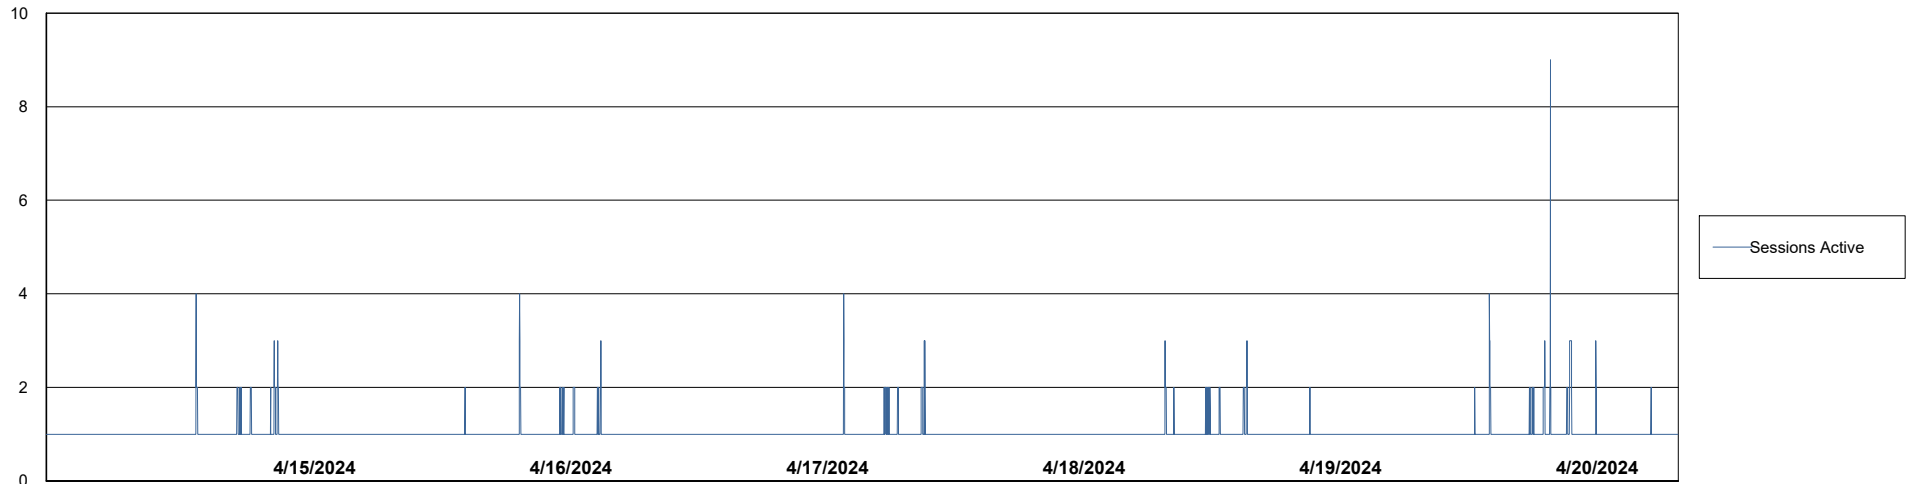

DB Processes Max 1,000
DB Sessions Max 0

Weekly SLA Customer Report

Customer ELJ Production
Database ID 72

Database Performance ELJ_PRD_FRASEQXPRDDB03_ABS1

Weekly SLA Customer Report

Customer ELJ Production
Database ID 72