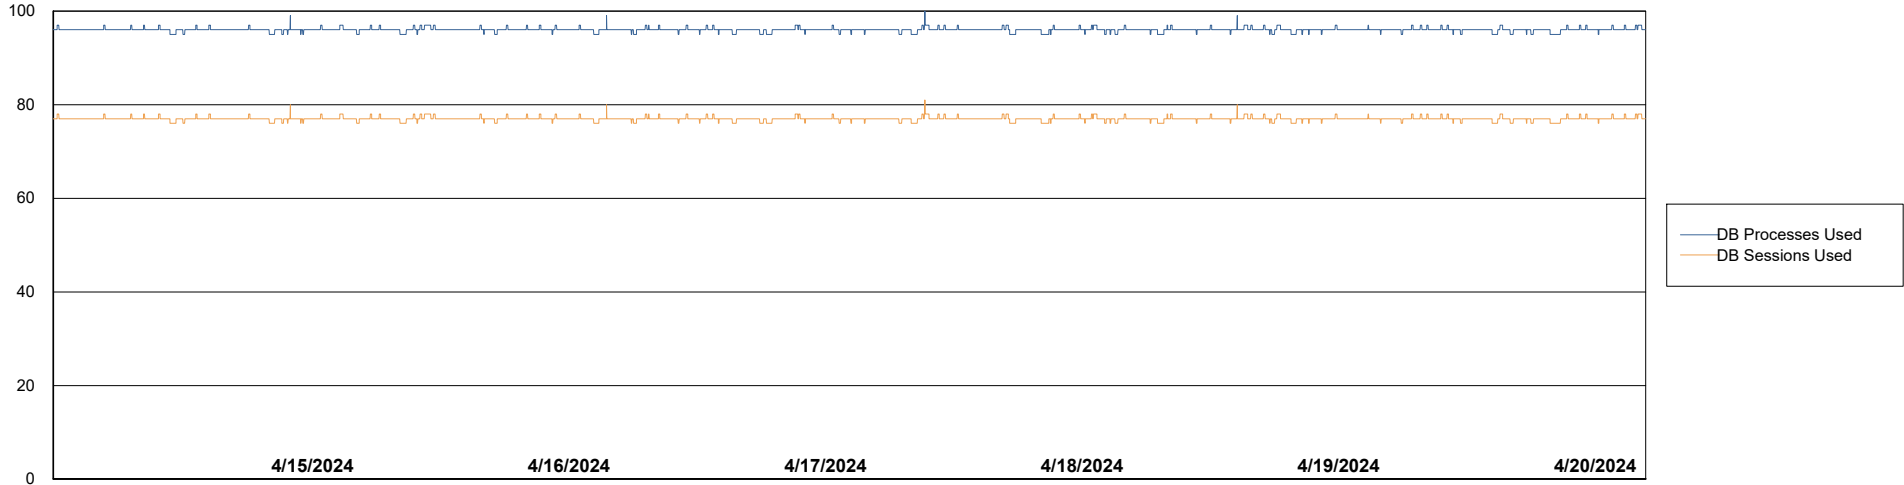

Database Performance ELJ_PRD_FRASEQXPRDDB02_HSBABS1

DB Processes Max 1,000
DB Sessions Max 0