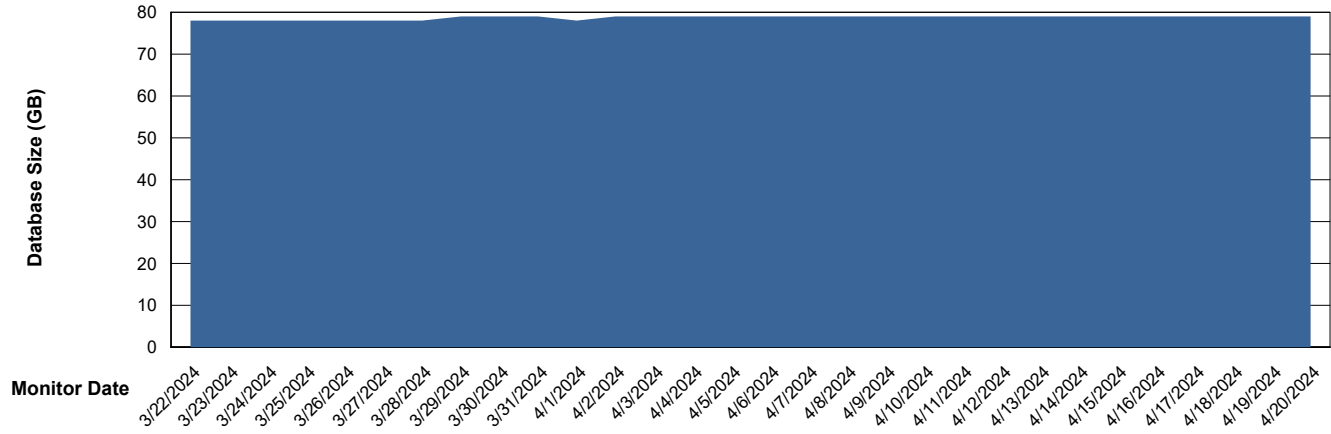

DB Processes Max 1,000
DB Sessions Max 0

Weekly SLA Customer Report

Customer ELJ Production
Database ID 72

Database Performance ELJ_PRD_FRASEQXPRDDB03_ABS1

Weekly SLA Customer Report

Customer ELJ Production
Database ID 72

DATABASE SIZE ELJ_PRD_FRASEQXPRDDB01_ABS1

Database growth over last month

DATABASE SIZE ELJ_PRD_FRASEQXPRDDB03_ABS1

Database growth over last month

Weekly SLA Customer Report

Customer ELJ Production
Database ID 72