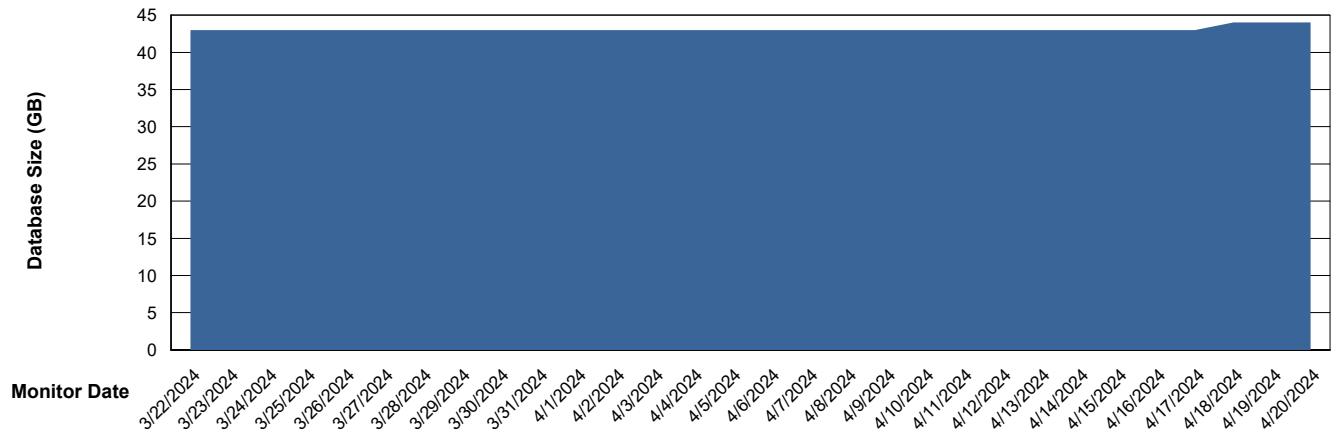

DB Processes Max 1,000
DB Sessions Max 0

Weekly SLA Customer Report

Customer ELJ Production
Database ID 72

Database Performance ELJ_PRD_FRASEQXPRDDB03_ABS1

Weekly SLA Customer Report

Customer ELJ Production
Database ID 72

DATABASE SIZE ELJ_PRD_FRASEQXPRDDB01_ABS1

Database growth over last month

DATABASE SIZE ELJ_PRD_FRASEQXPRDDB03_ABS1

Database growth over last month

Weekly SLA Customer Report

Customer ELJ Production
Database ID 72