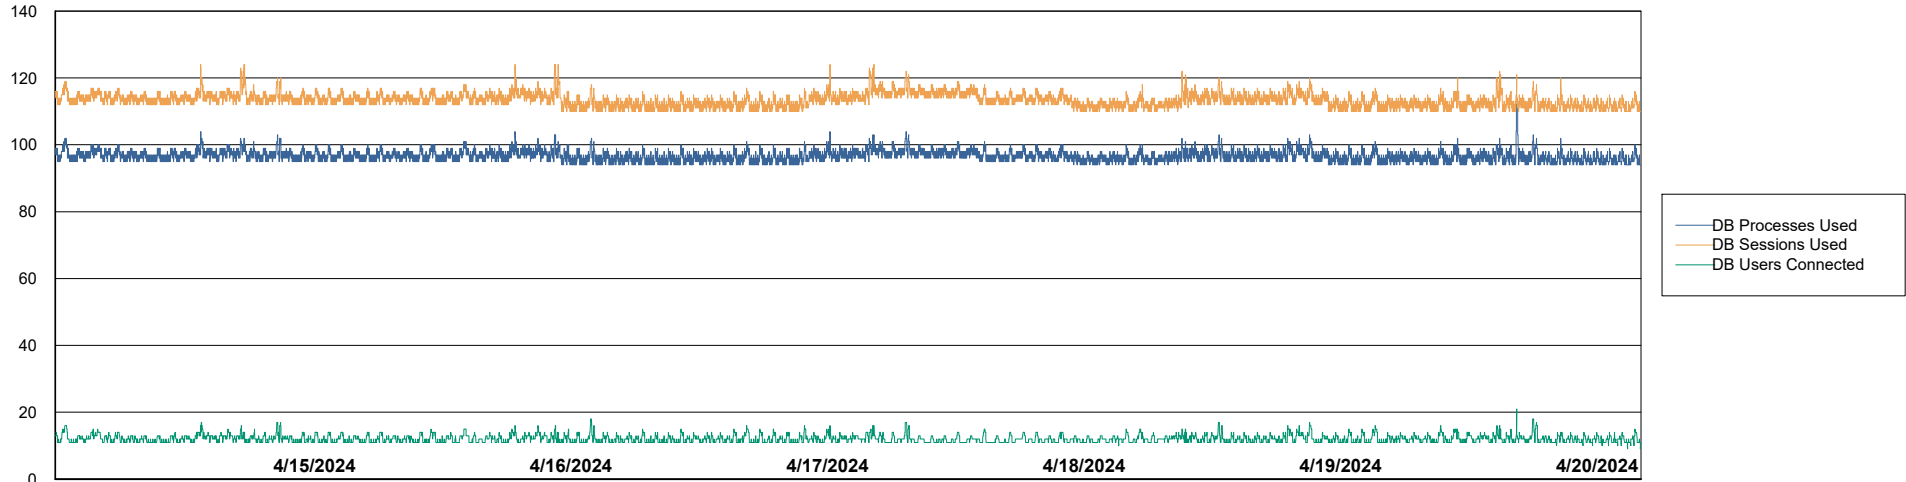

DB Processes Max 1,000
DB Sessions Max 0

Weekly SLA Customer Report

Customer ELJ Production
Database ID 72

Database Performance ELJ_PRD_FRASEQXPRDDB03_ABS1

Weekly SLA Customer Report

Customer ELJ Production
Database ID 72