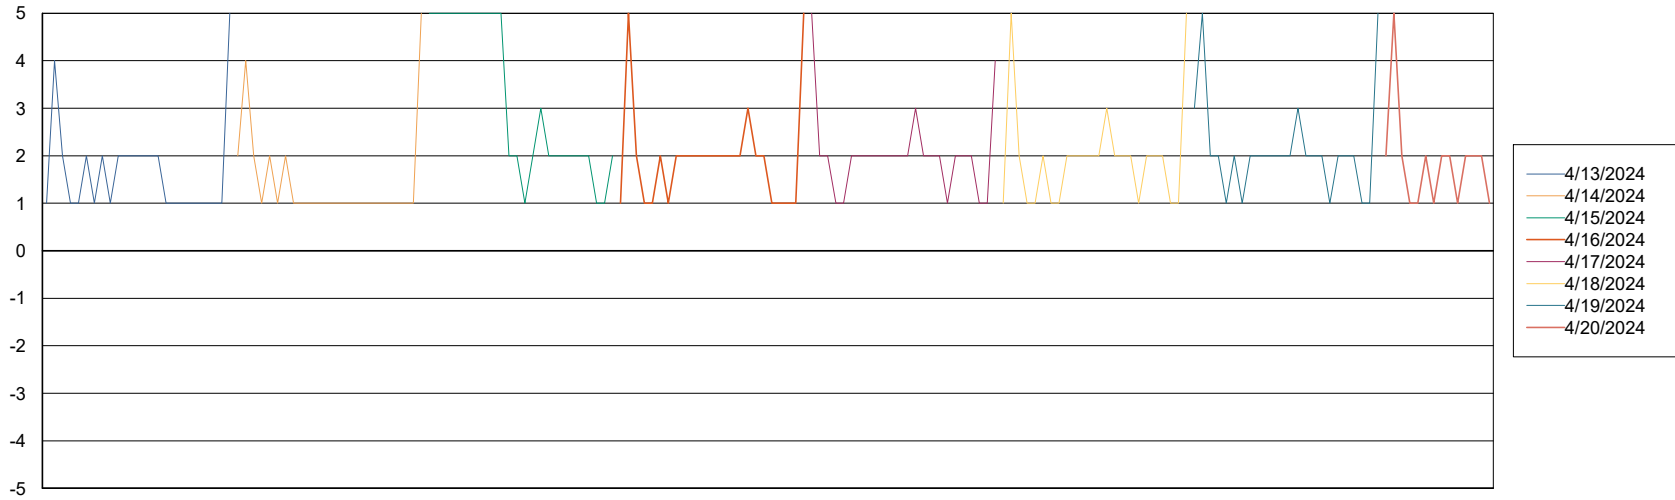

Standby Database Health ELI_Production

Recovery lag for last 7 days