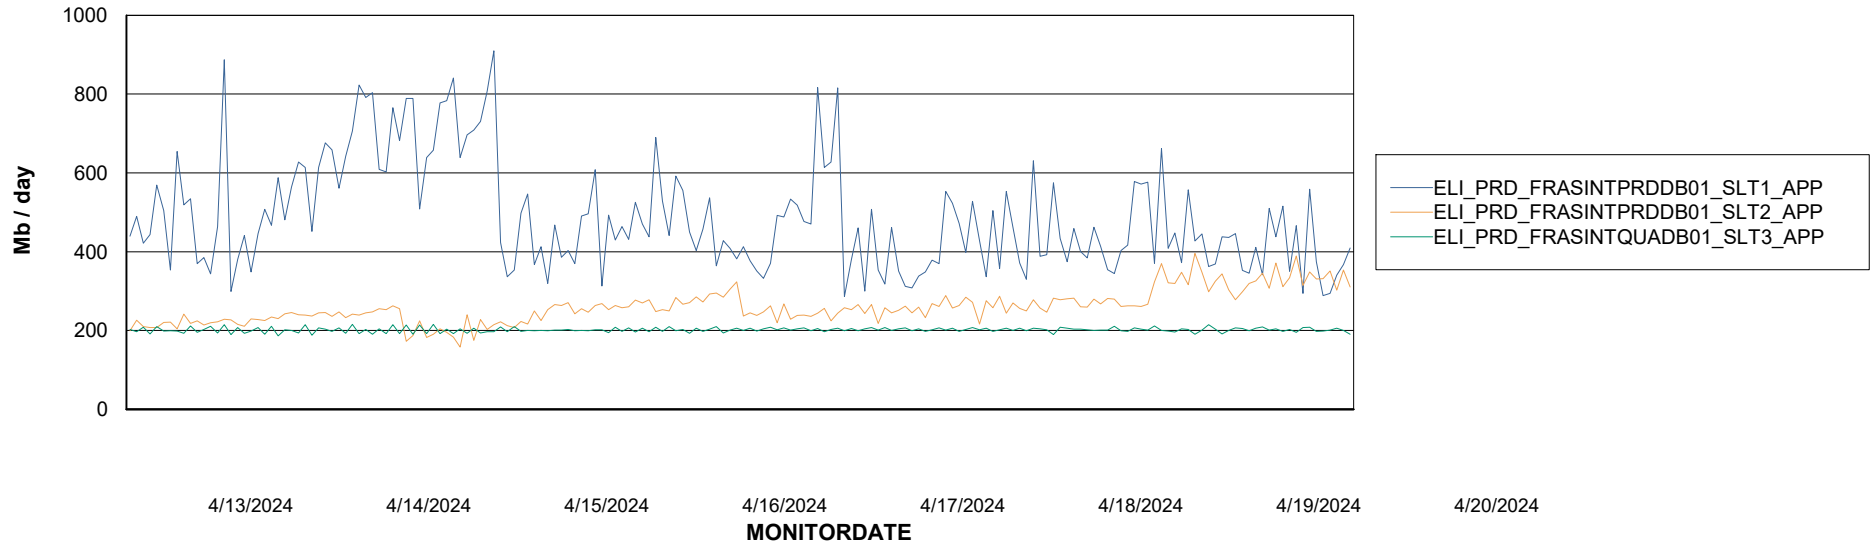

ABSSolute Application Server Services

Avg memory used per ABS Server Service