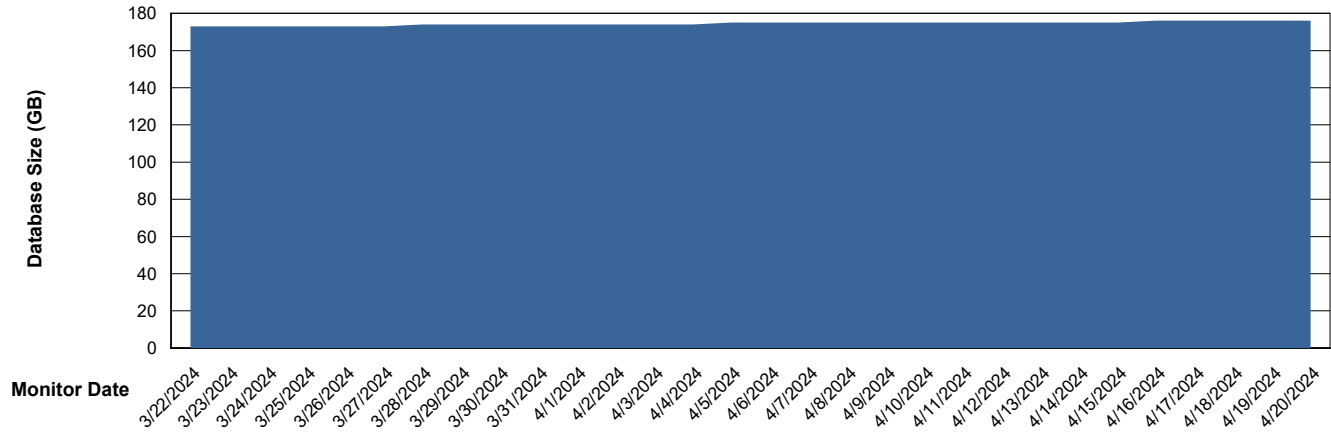

DATABASE SIZE ELI_PRD_FRASEQXPRDDB04-BI_ABS1

Database growth over last month