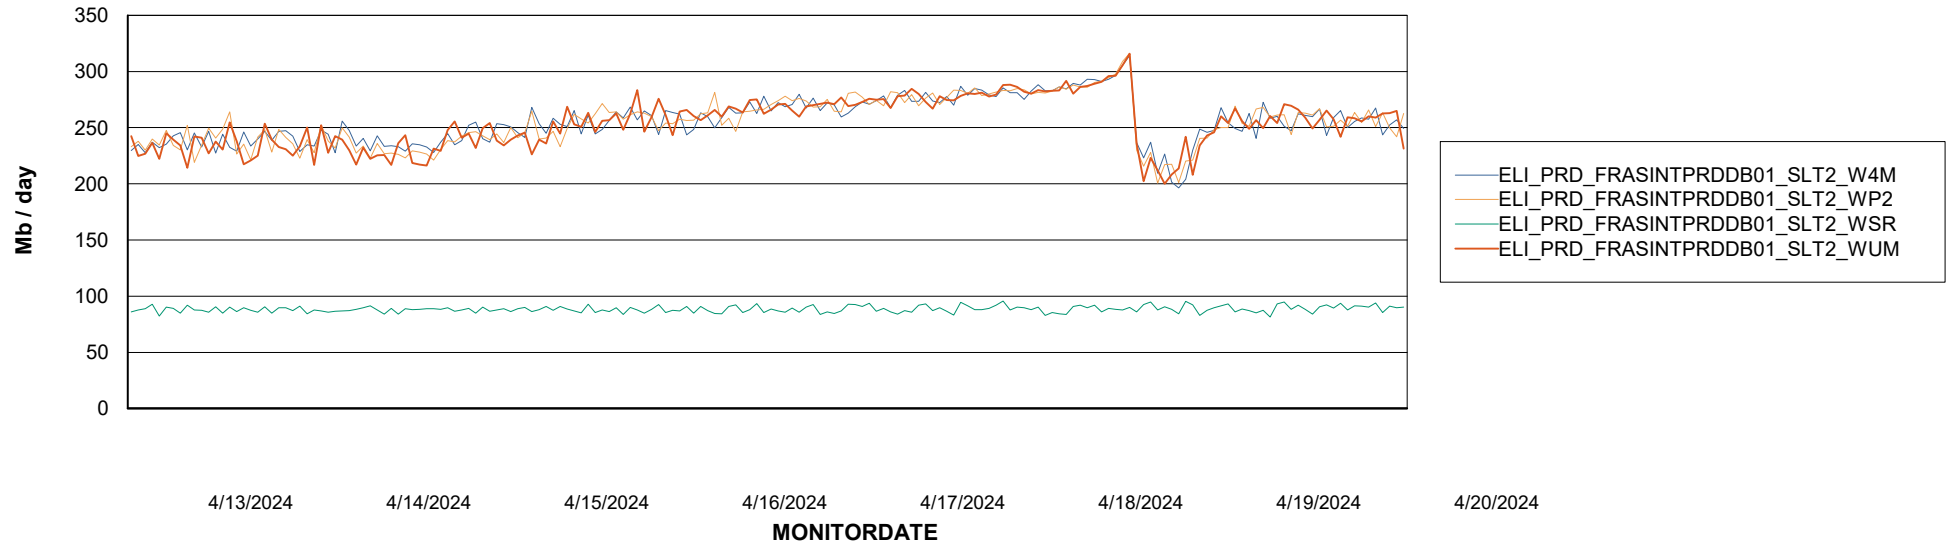

ABSolute Web Component Services

Avg memory used per ABS Web component