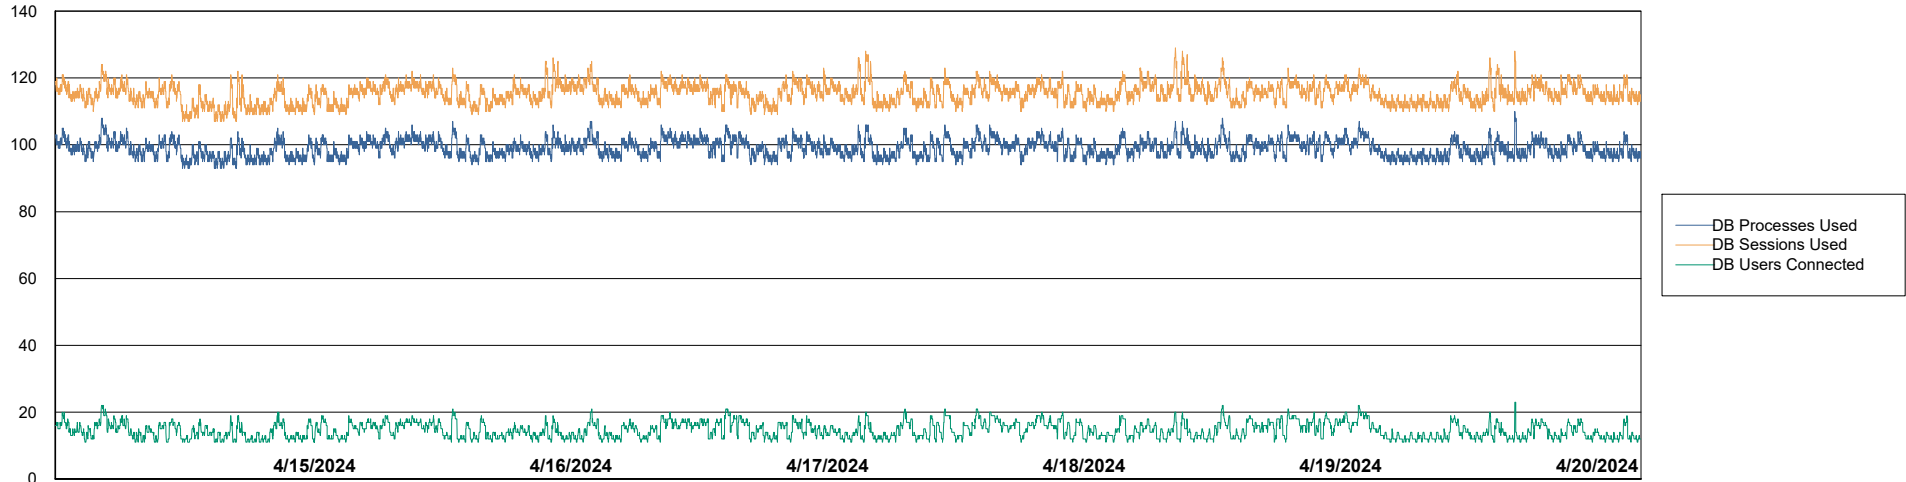

Database Performance ELI_PRD_FRASEQXPRDDB04-BI_ABS1