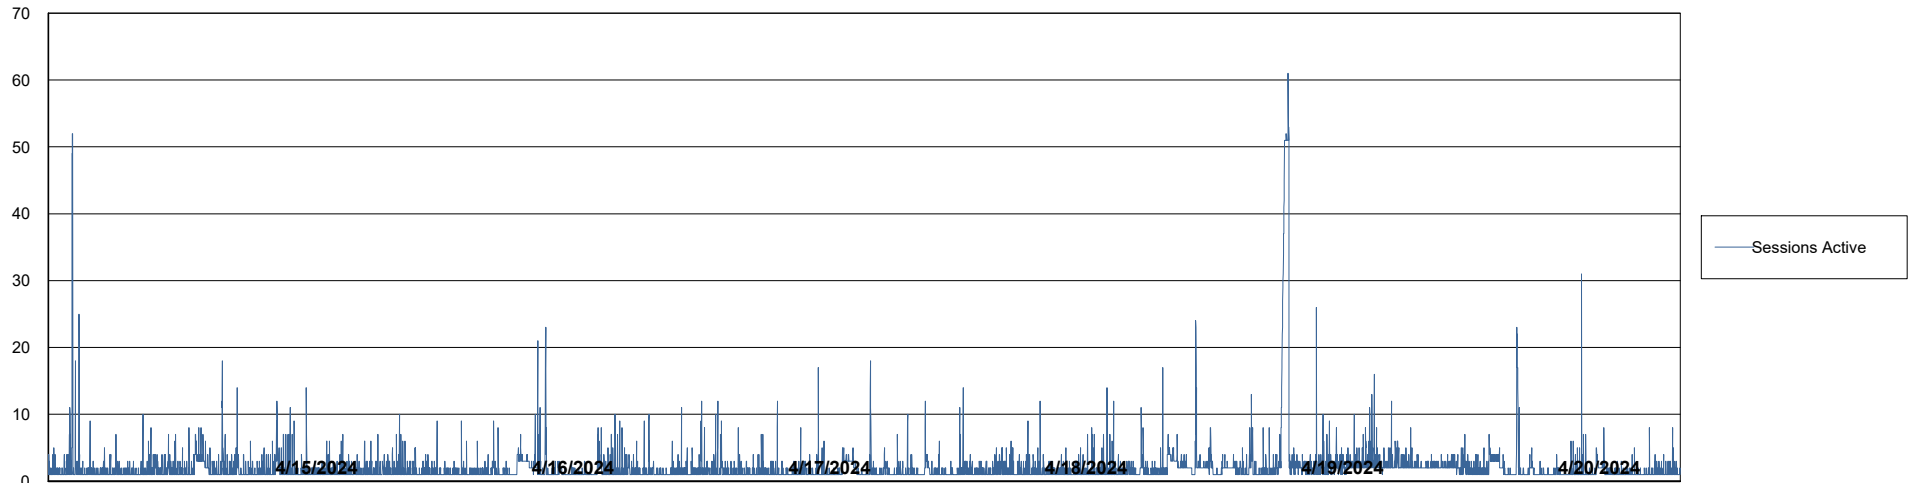

Weekly SLA Customer Report

Customer ELI_Production
Database ID 62

Database Performance ELI_PRD_FRASEQXPRDDB04-BI_ABS1

Weekly SLA Customer Report

Customer ELI_Production
Database ID 62

Database Performance ELI_PRD_FRASINTPRDDB01_ABS1