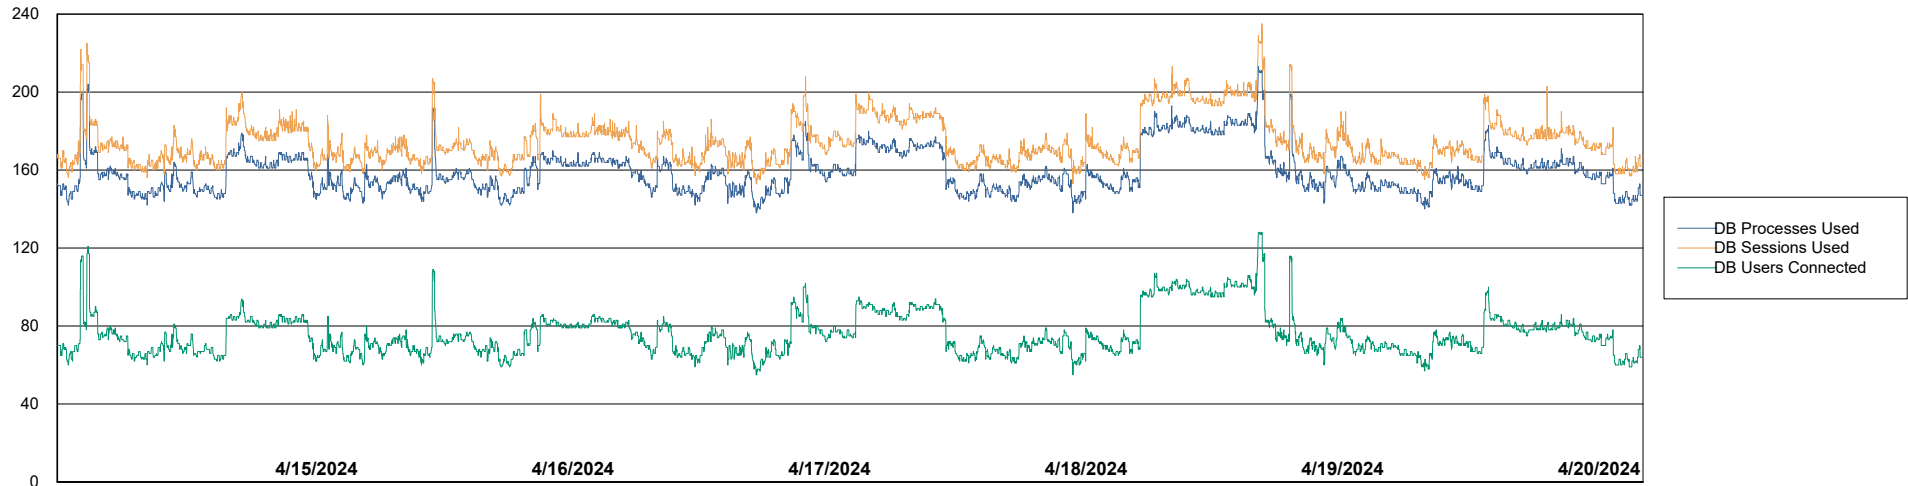

Weekly SLA Customer Report

Customer ELI_Production
Database ID 62

Database Performance ELI_PRD_FRASEQXPRDDB04-BI_ABS1

Weekly SLA Customer Report

Customer ELI_Production
Database ID 62

Database Performance ELI_PRD_FRASINTPRDDB01_ABS1