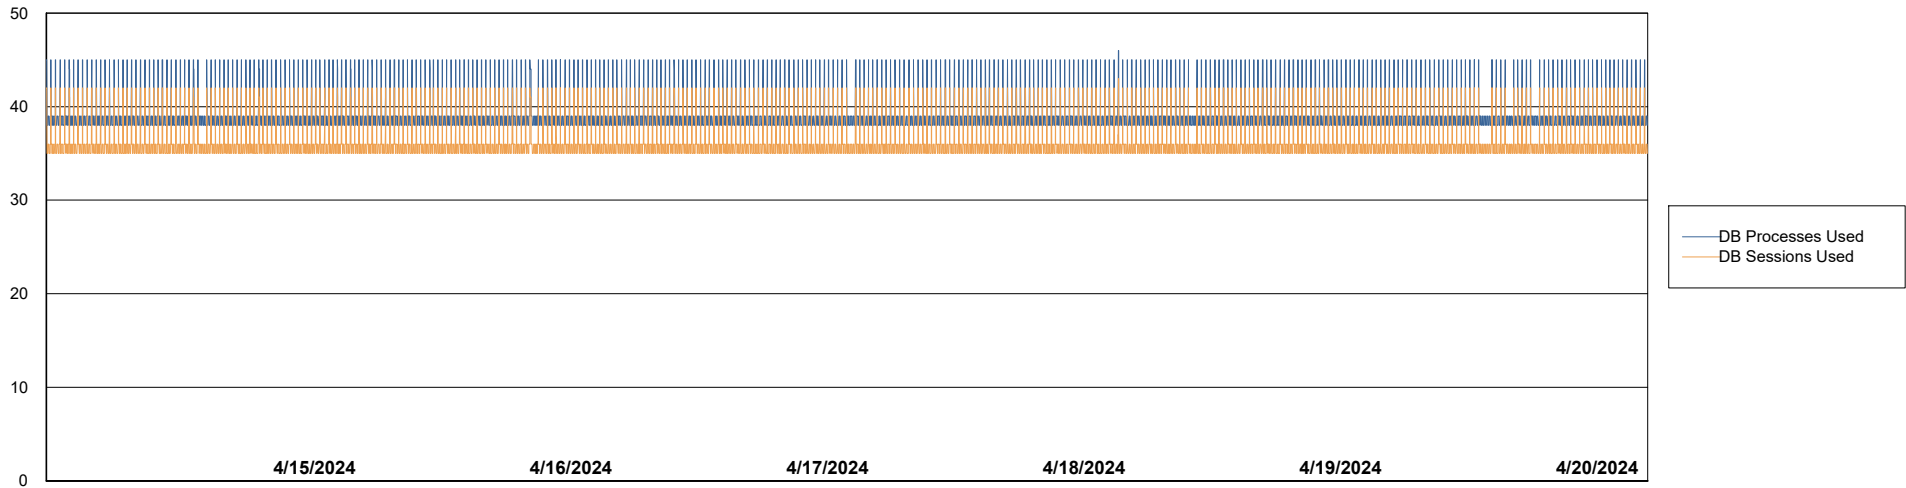

Database Performance ELI_PRD_FRASINTQUADB01_HSBABS1

DB Processes Max 1,000