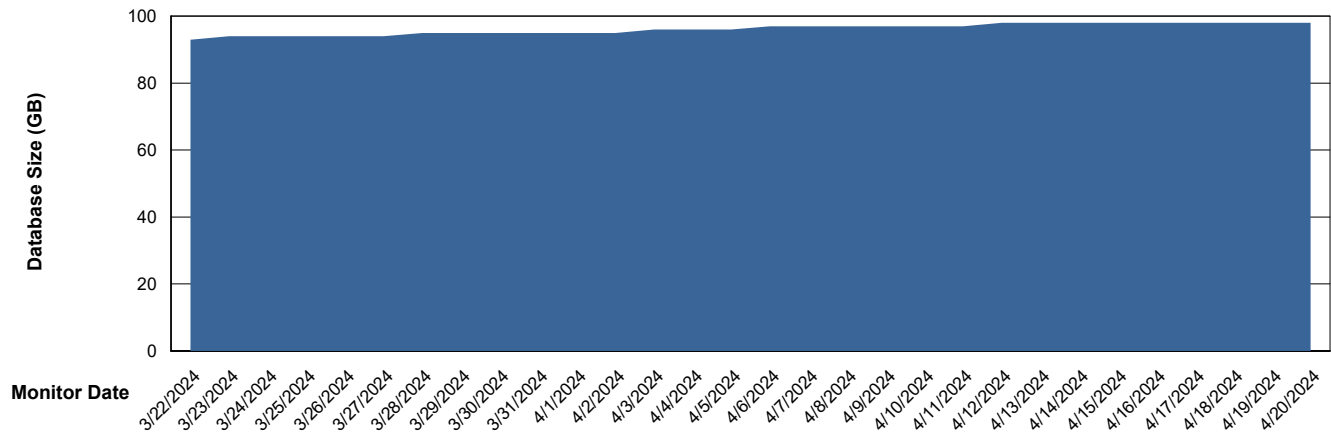

DATABASE SIZE ELI_PRD_FRASINTPRDDB01_ABS1

Database growth over last month