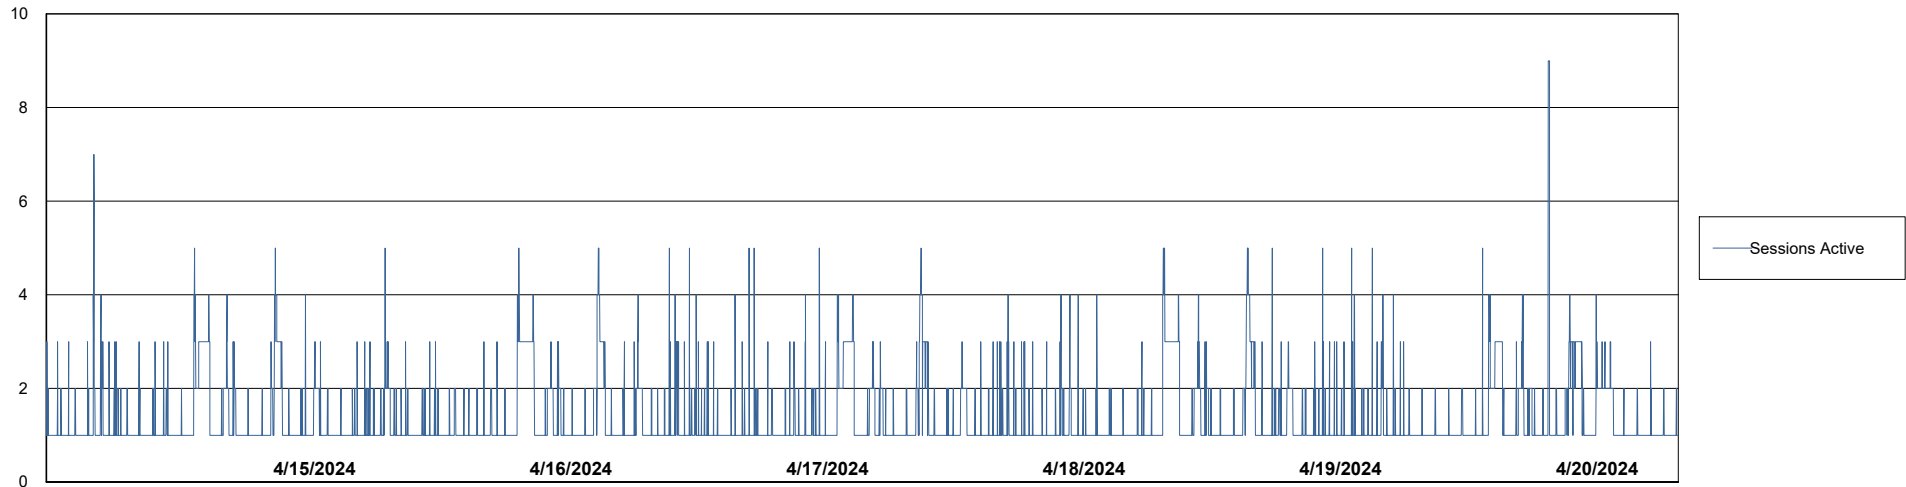

Database Performance ELI_PRD_FRASEQXPRDDB04-BI_ABS1