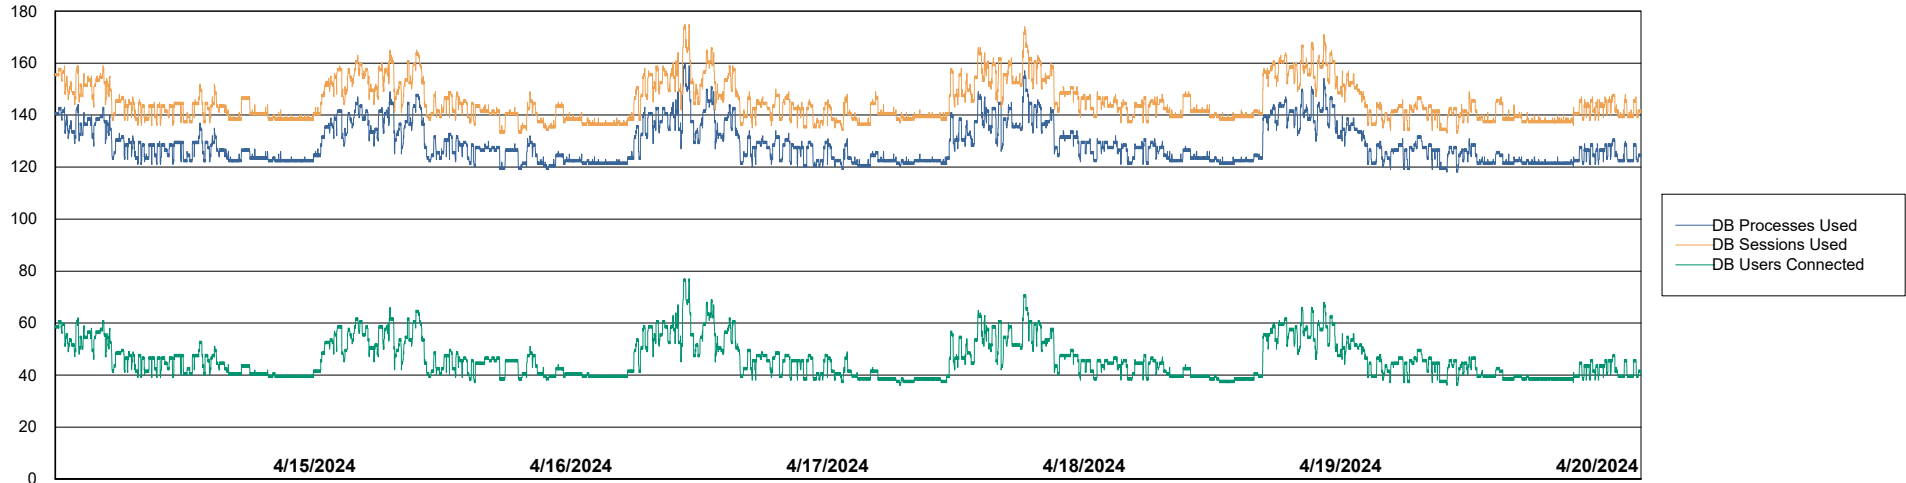

Weekly SLA Customer Report

Customer ECL_Production
Database ID 156

Harddisk Usage ECL_PRD_ECLABS-WEB

	Free disk space on C: (%)	Total disk space on C: (Gb)	Used disk space on C: (Gb)
4/20/2024	45	99	55
4/19/2024	45	99	55
4/18/2024	45	99	55
4/17/2024	45	99	55
4/16/2024	45	99	55
4/15/2024	45	99	55
4/14/2024	45	99	55

Weekly SLA Customer Report

Customer ECL_Production
Database ID 156

Database Performance ECL_PRD_ECLABS_ABS1

Weekly SLA Customer Report

Customer ECL_Production
Database ID 156

Database Performance ECL_PRD_ECLABS-TEST_HSBABS1