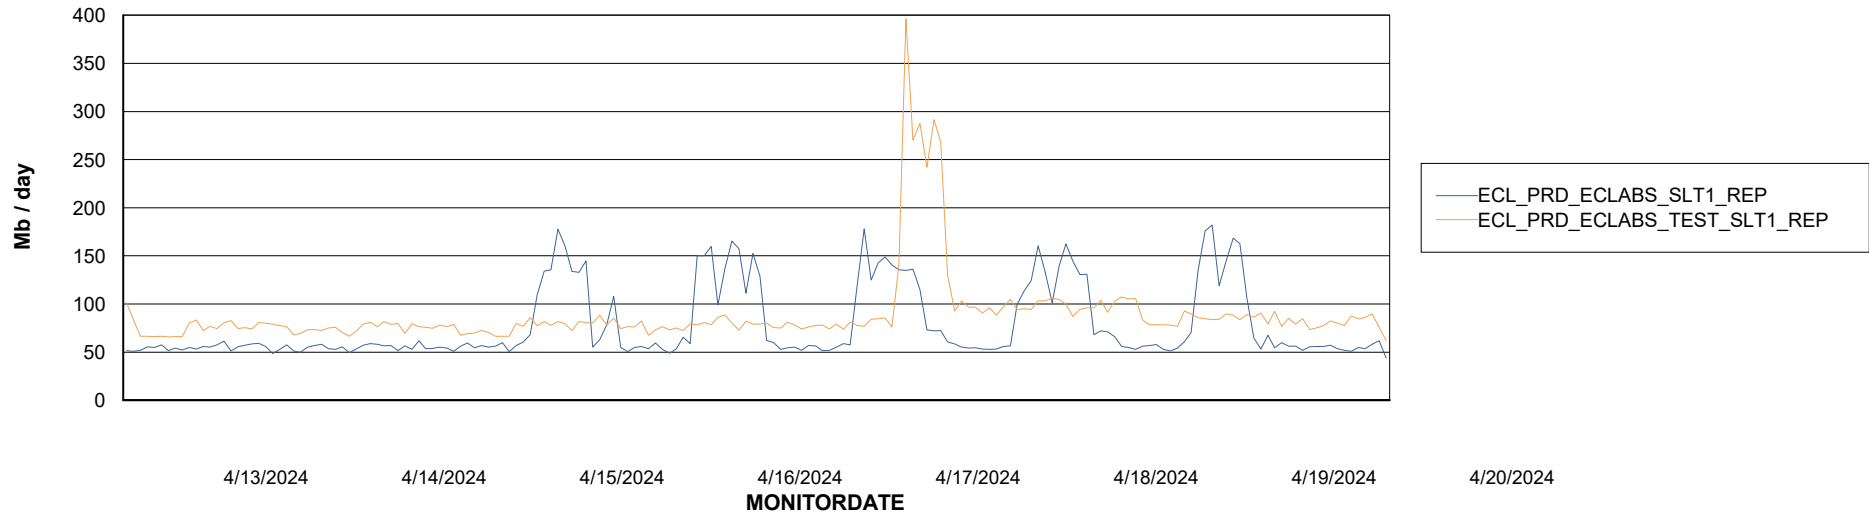

Avg memory used per ABS Server Service

Avg users per day per ABS server

Weekly SLA Customer Report

Customer ECL_Production
Database ID 156

ABSSolute Application ReportServer Services

Avg memory used per ReportServer Service

Weekly SLA Customer Report

Customer ECL_Production
Database ID 156

ABSSolute Web Component Services

Avg memory used per ABS Web component

Weekly SLA Customer Report

Customer ECL_Production
Database ID 156

Disaster per ABS component