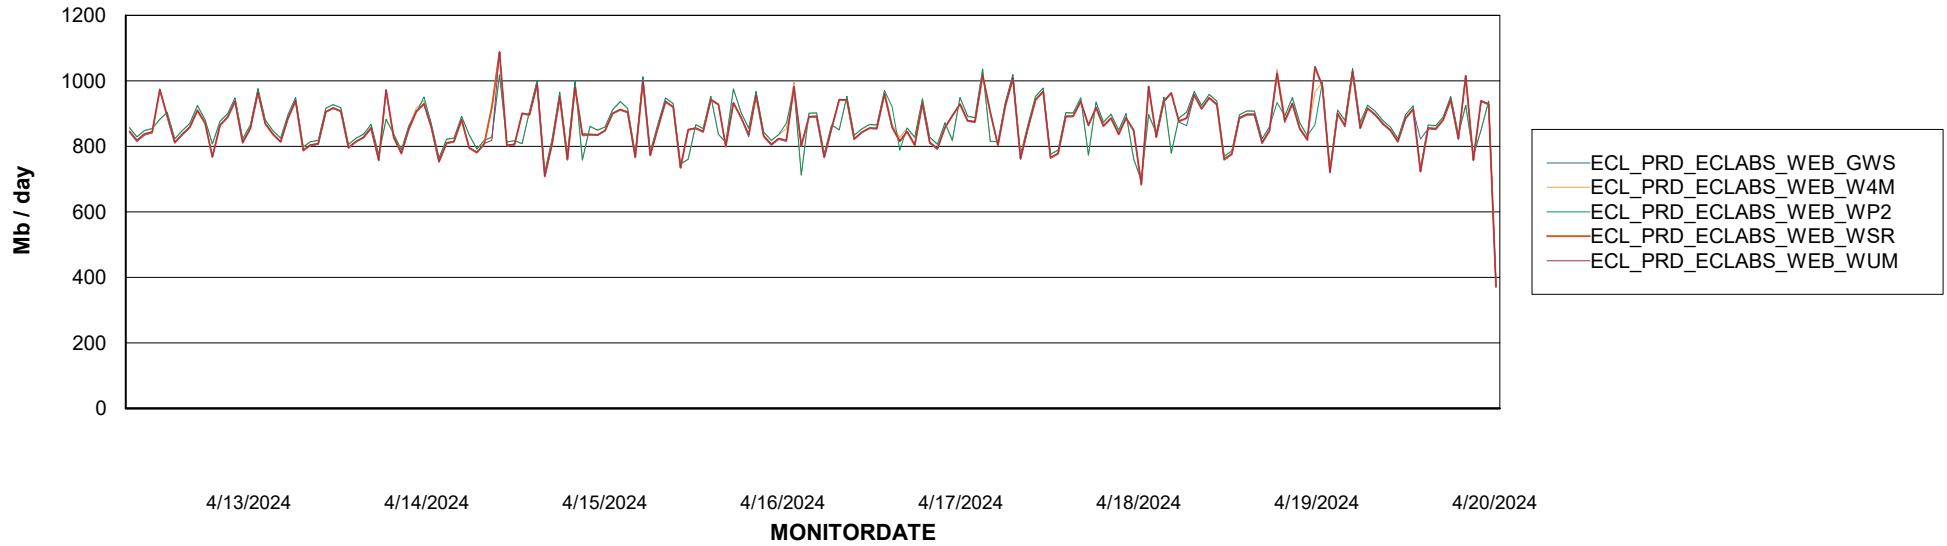

ABSSolute Web Component Services

Avg memory used per ABS Web component