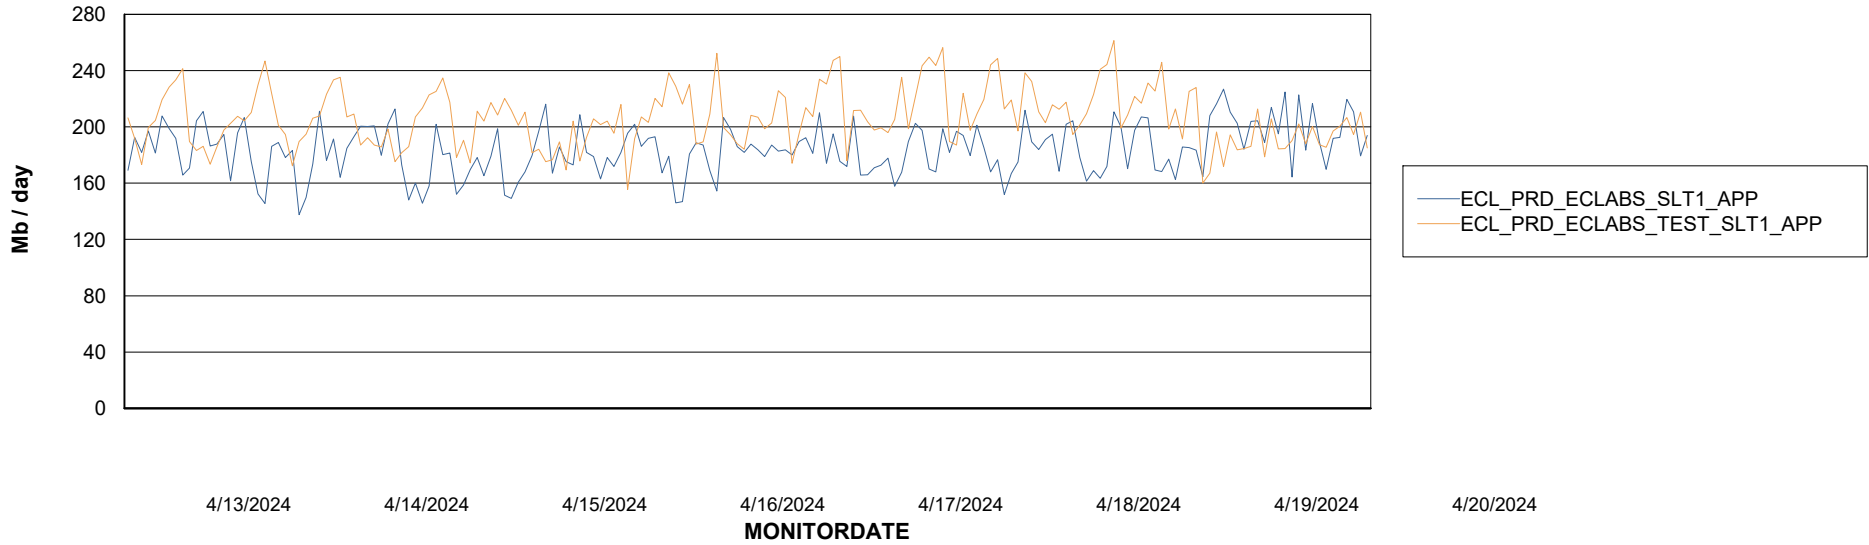

ABSSolute Application Server Services

Avg memory used per ABS Server Service