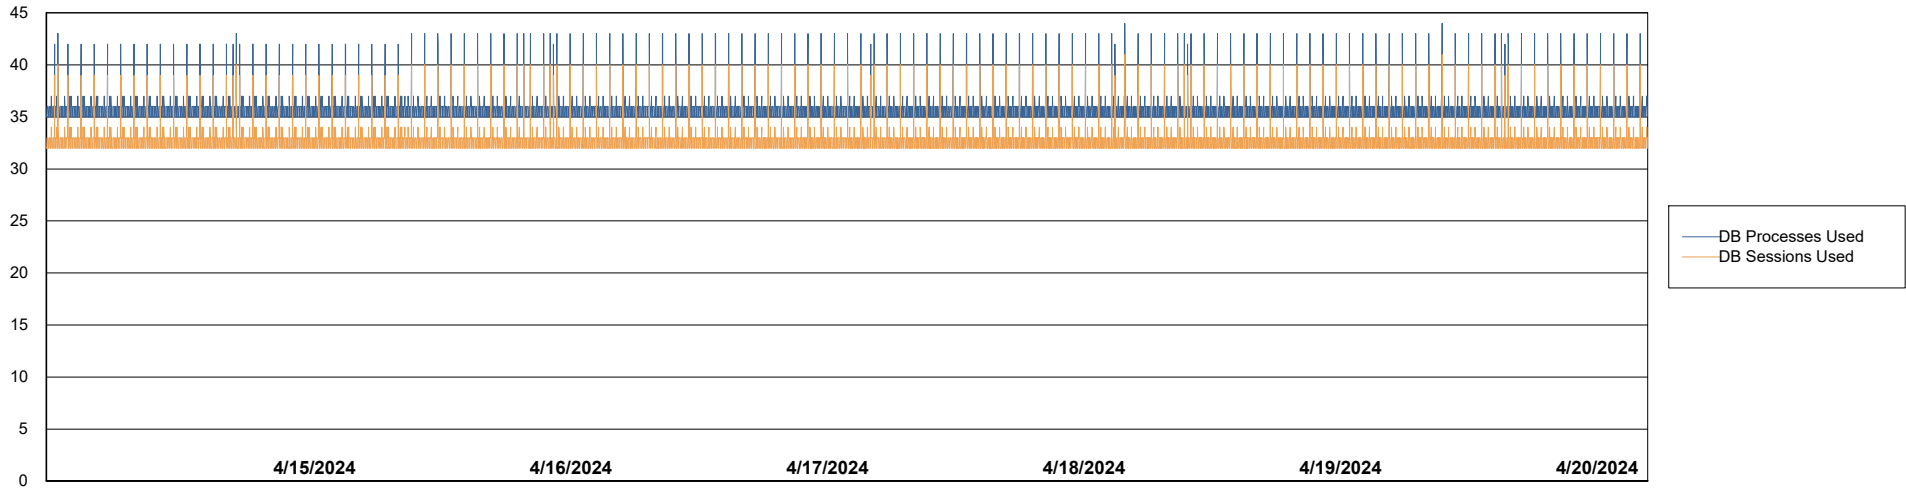

Weekly SLA Customer Report

Customer ECL_Production
Database ID 156

Database Performance ECL_PRD_ECLABS_ABS1

Weekly SLA Customer Report

Customer ECL_Production
Database ID 156

Database Performance ECL_PRD_ECLABS-TEST_HSBABS1

DB Processes Max 1,000

Weekly SLA Customer Report

Customer ECL_Production
 Database ID 156

DATABASE SIZE ECL_PRD_ECLABS_ABS1

Database growth over last month

Database Tablespace ECL_PRD_ECLABS_ABS1

Date	Tablespace Name	Filesize (Gb)	Usedsize (Gb)	Percentage free
4/20/2024	ABSDATA	81	58	28
	INDX	10	7	34
4/19/2024	ABSDATA	81	58	28
	INDX	10	7	34
4/18/2024	ABSDATA	81	58	28
	INDX	10	7	34
4/17/2024	ABSDATA	81	58	28
	INDX	10	7	35
4/16/2024	ABSDATA	81	58	28
	INDX	10	7	35
4/15/2024	ABSDATA	81	58	28
	INDX	10	7	35
4/14/2024	ABSDATA	81	58	28
	INDX	10	7	35