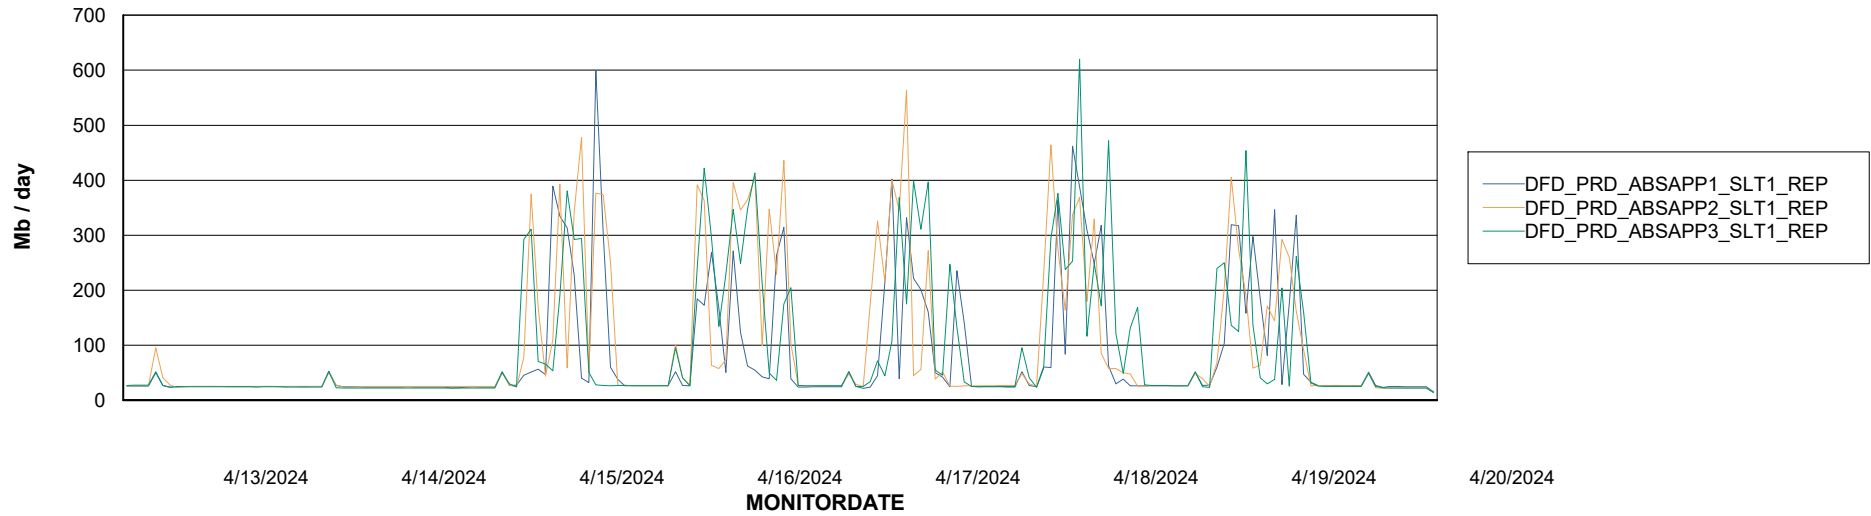

ABSSolute Application ReportServer Services

Avg memory used per ReportServer Service