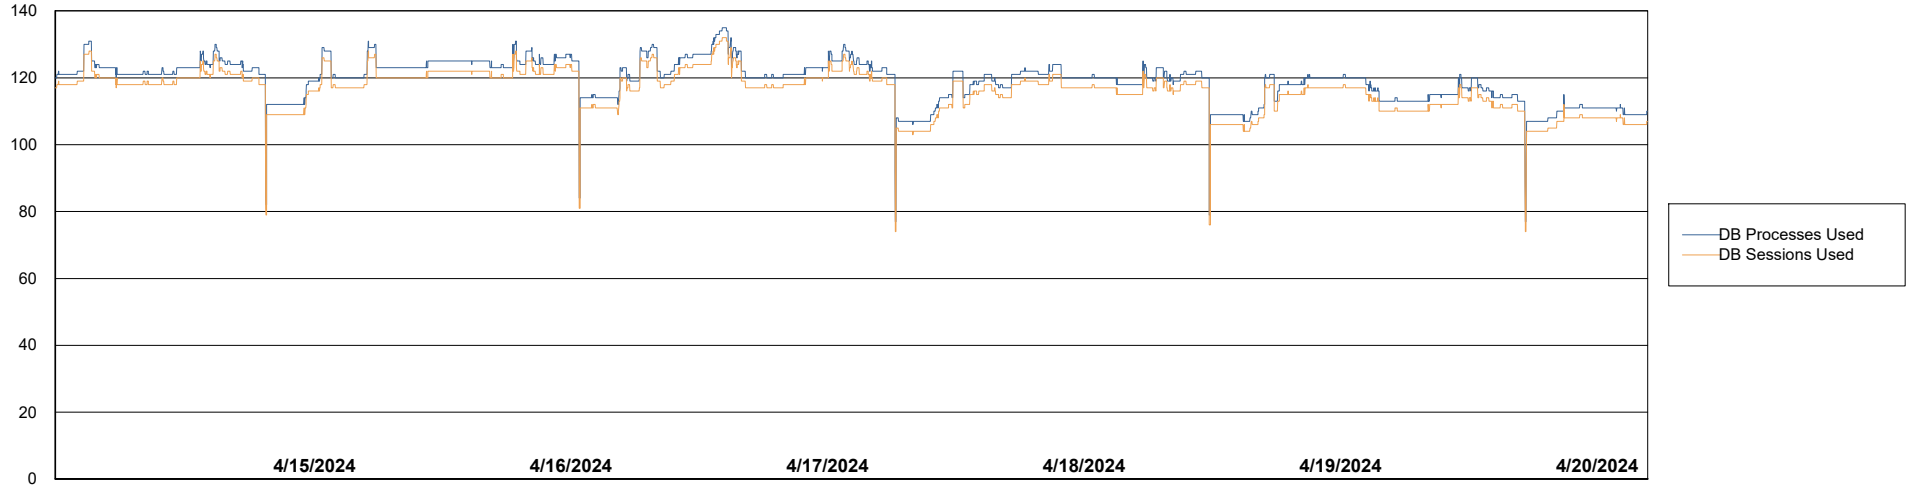

Database Performance DFD_PRD_S-S-ORACLE01-F_ABS1

DB Processes Max 600
DB Sessions Max 4