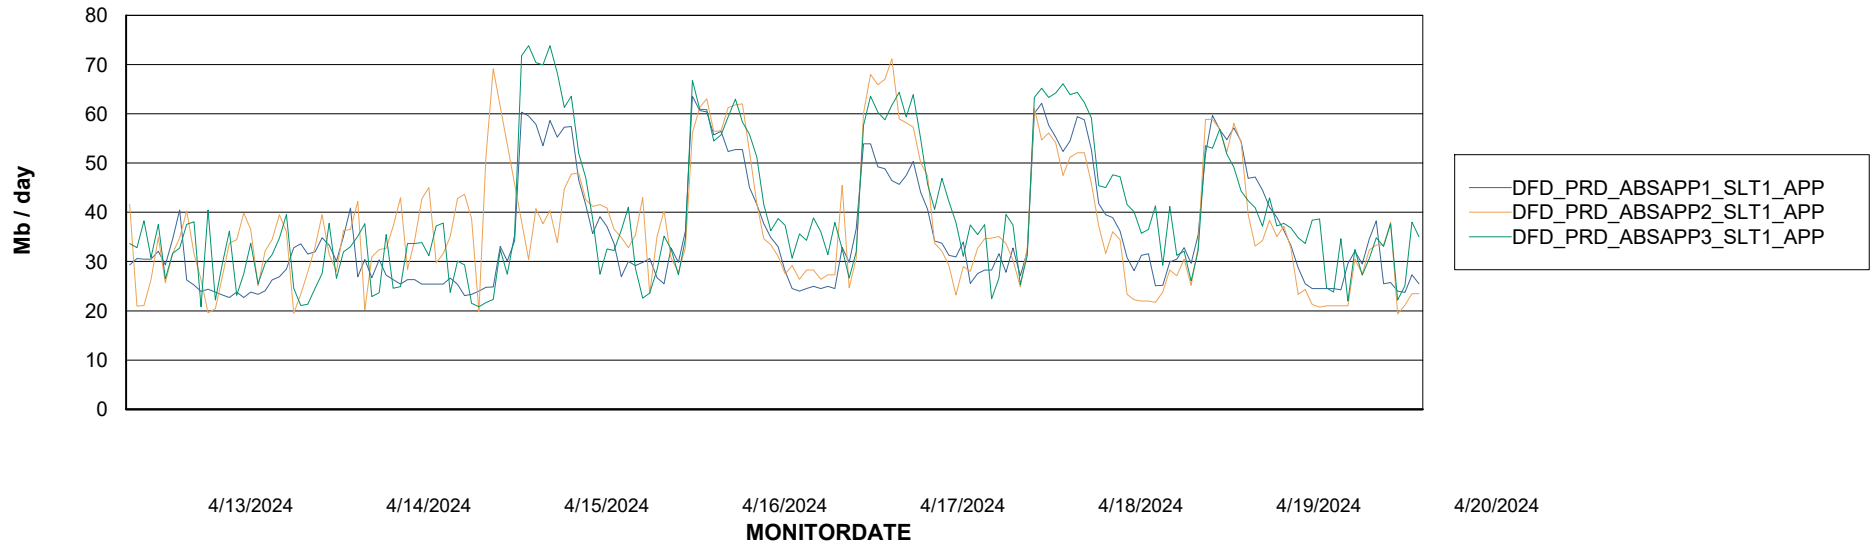

ABSSolute Application Server Services

Avg memory used per ABS Server Service