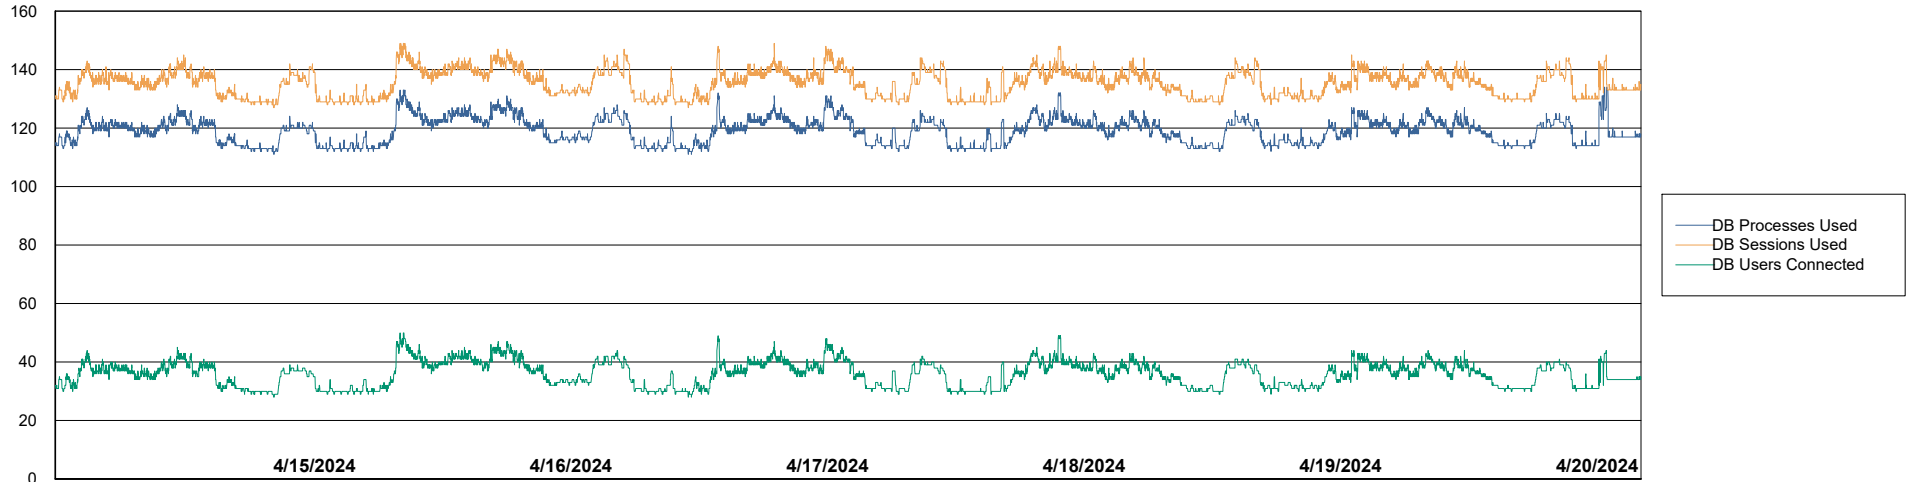

Database Performance CUS_PRD_ABSDB1_ABS1