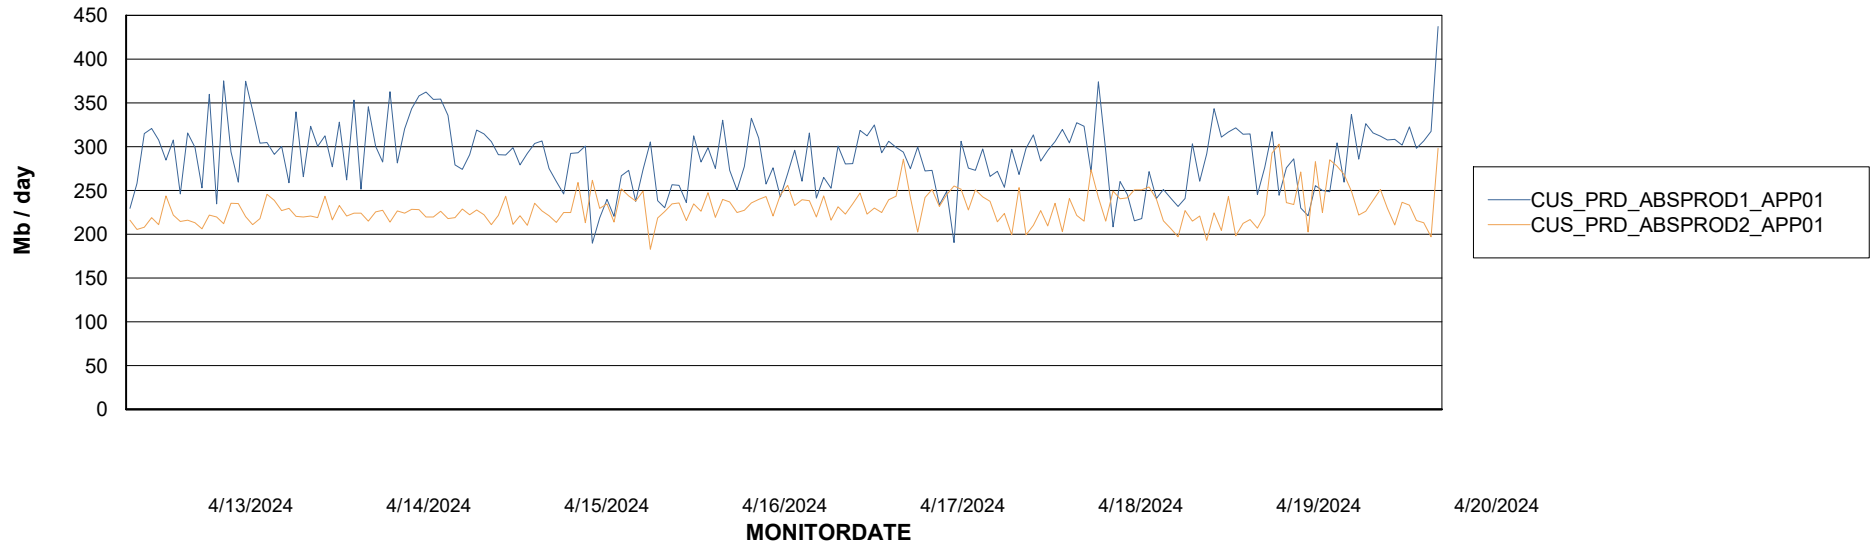

ABSSolute Application Server Services

Avg memory used per ABS Server Service