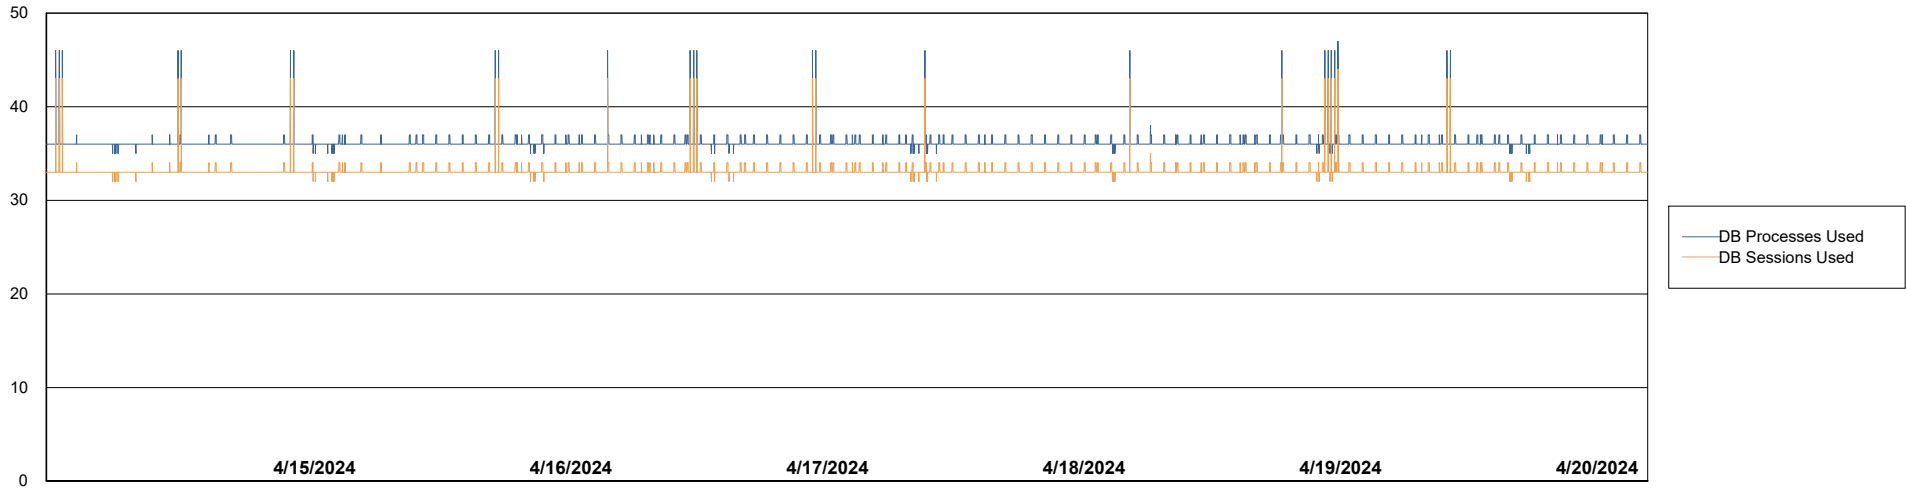

Database Performance CUS_PRD_ABSDB2_HSBABS1

DB Processes Max 1,000