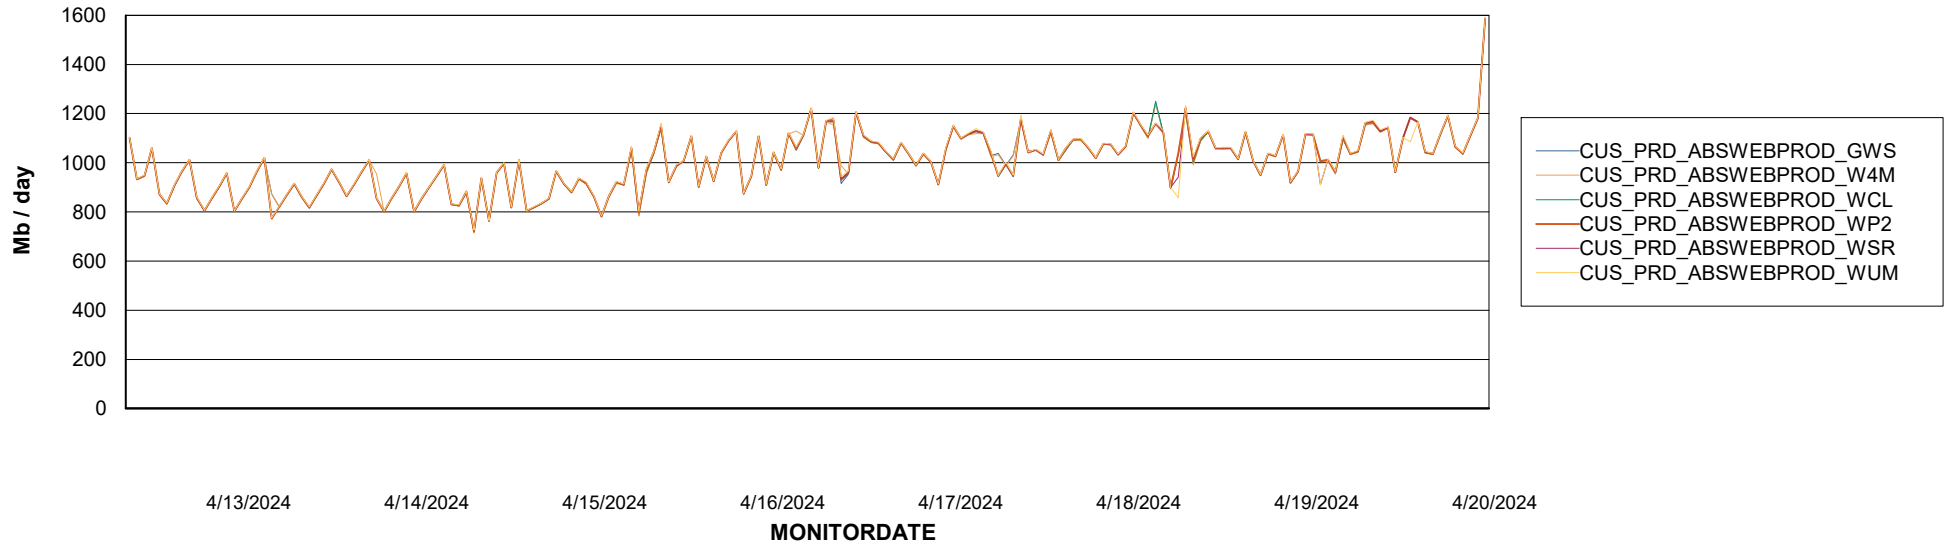

Avg memory used per ReportServer Service

Weekly SLA Customer Report

Customer CUS_Production (24/7)
Database ID 131

ABSSolute Web Component Services

Avg memory used per ABS Web component

Weekly SLA Customer Report