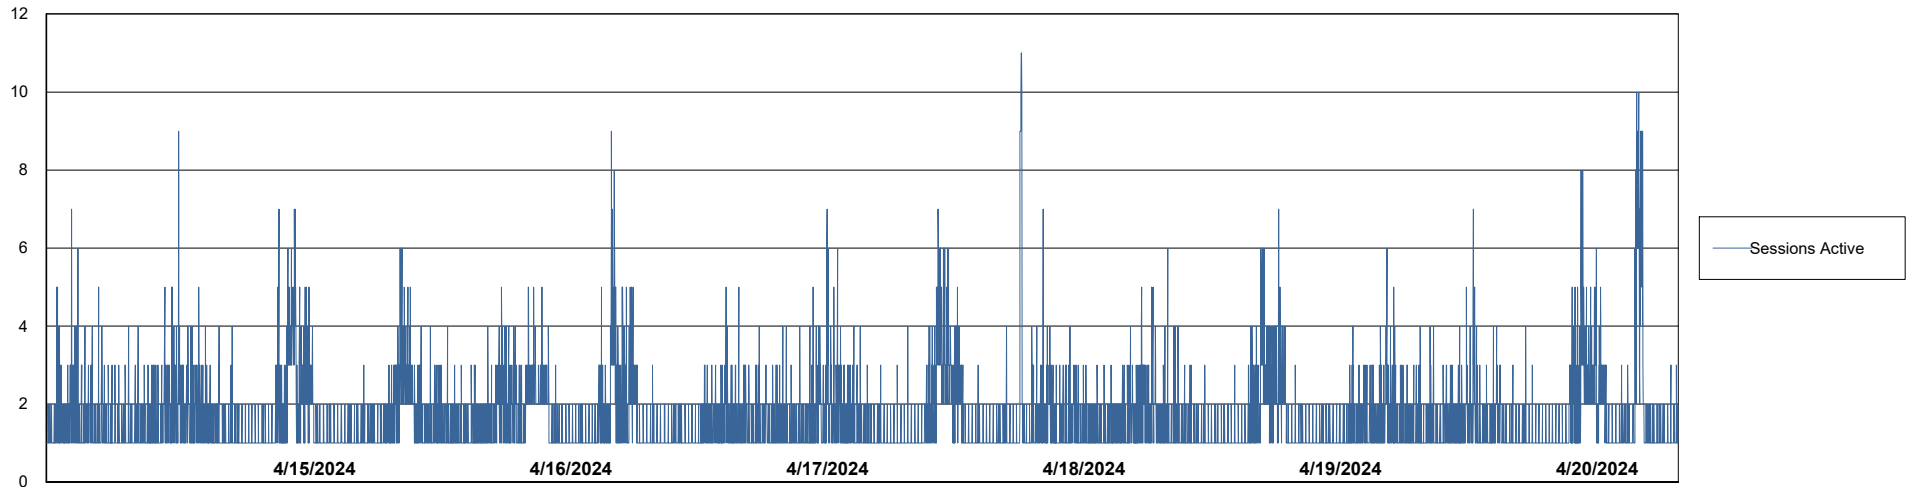

Weekly SLA Customer Report

Customer CUS_Production (24/7)
Database ID 131

Harddisk Usage CUS_PRD_ABSWEBPROD

	Free disk space on C: (%)	Total disk space on C: (Gb)	Used disk space on C: (Gb)
4/20/2024	89	199	21
4/19/2024	89	199	21
4/18/2024	89	199	21
4/17/2024	89	199	21
4/16/2024	89	199	21
4/15/2024	89	199	21
4/14/2024	89	199	21

Weekly SLA Customer Report

Customer CUS_Production (24/7)
Database ID 131

Database Performance CUS_PRD_ABSDB1_ABS1

Weekly SLA Customer Report

Customer CUS_Production (24/7)
Database ID 131

Database Performance CUS_PRD_ABSDB2_HSBABS1