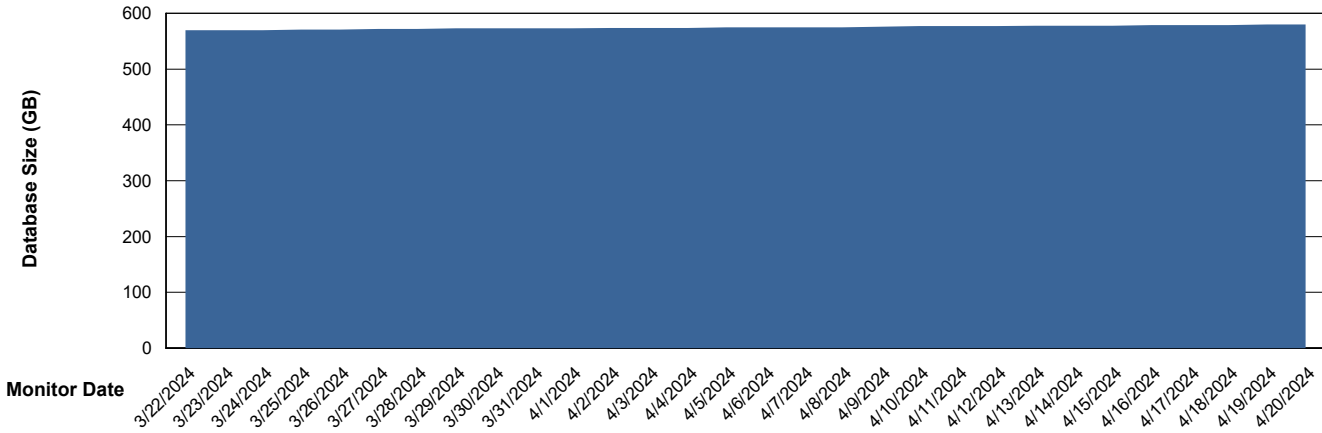

DB Processes Max 1,000

Weekly SLA Customer Report

Customer CUS_Production (24/7)
 Database ID 131

DATABASE SIZE CUS_PRD_ABSDB1_ABS1

Database growth over last month

Database Tablespace CUS_PRD_ABSDB1_ABS1

Date	Tablespace Name	Filesize (Gb)	Usedsize (Gb)	Percentage free
4/20/2024	ABSDATA	262	218	17
	INDX	413	347	16
4/19/2024	ABSDATA	262	218	17
	INDX	413	347	16
4/18/2024	ABSDATA	262	217	17
	INDX	413	347	16
4/17/2024	ABSDATA	262	217	17
	INDX	413	346	16
4/16/2024	ABSDATA	262	217	17
	INDX	413	346	16
4/15/2024	ABSDATA	262	217	17
	INDX	413	346	16
4/14/2024	ABSDATA	262	217	17
	INDX	413	345	16

Weekly SLA Customer Report

Customer CUS_Production (24/7)
Database ID 131

Standby Database Health CUS_Production (24/7)

Recovery lag for last 7 days

Weekly SLA Customer Report

Customer CUS_Production (24/7)
Database ID 131