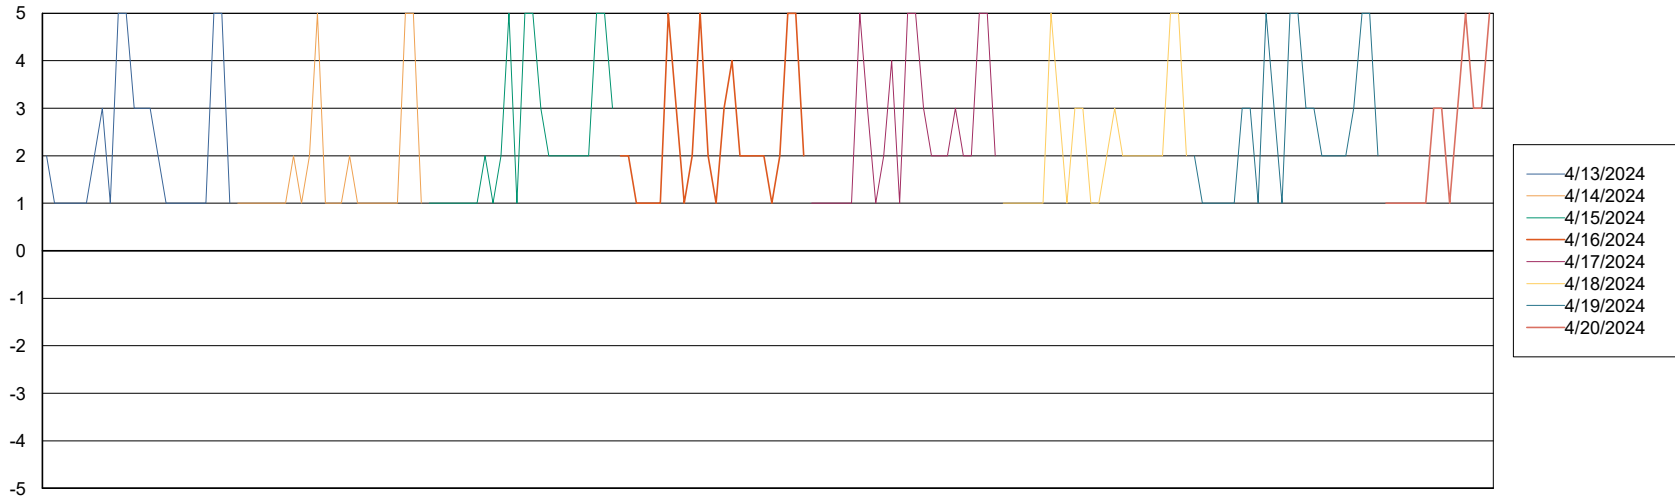

Recovery lag for last 7 days