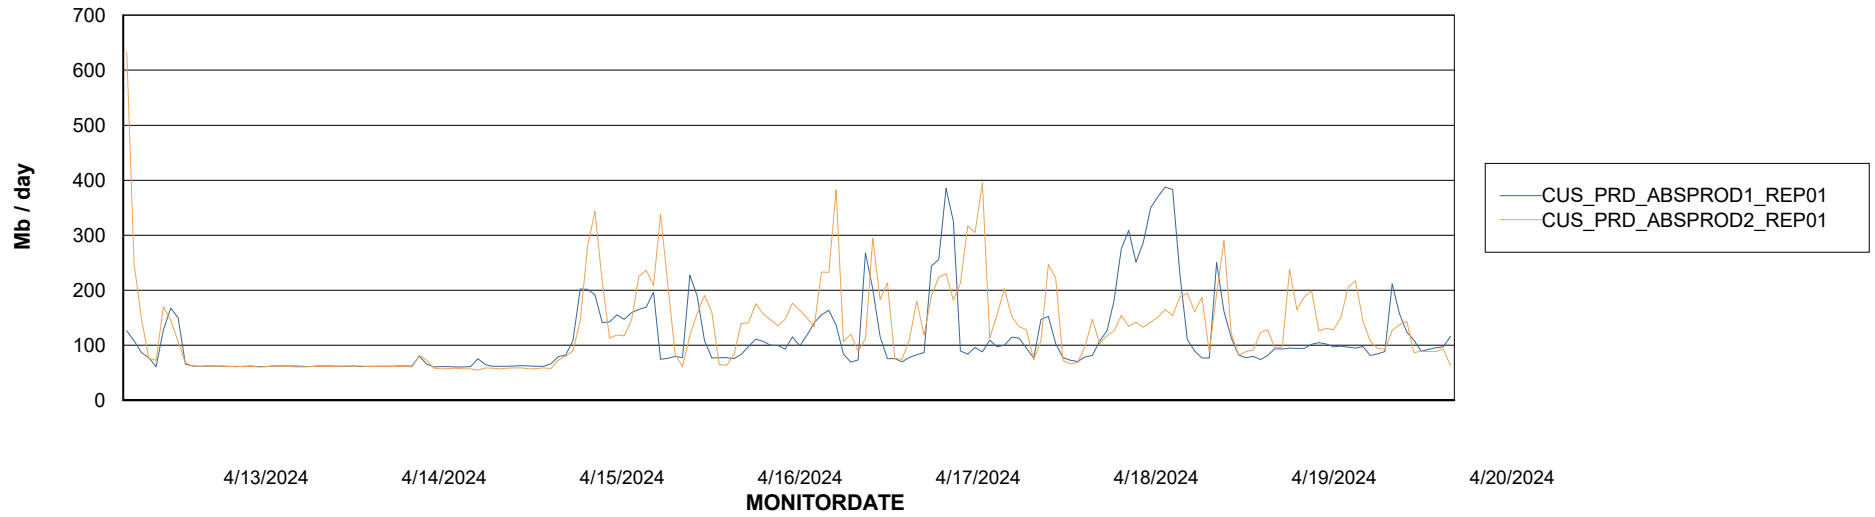

ABSSolute Application ReportServer Services

Avg memory used per ReportServer Service