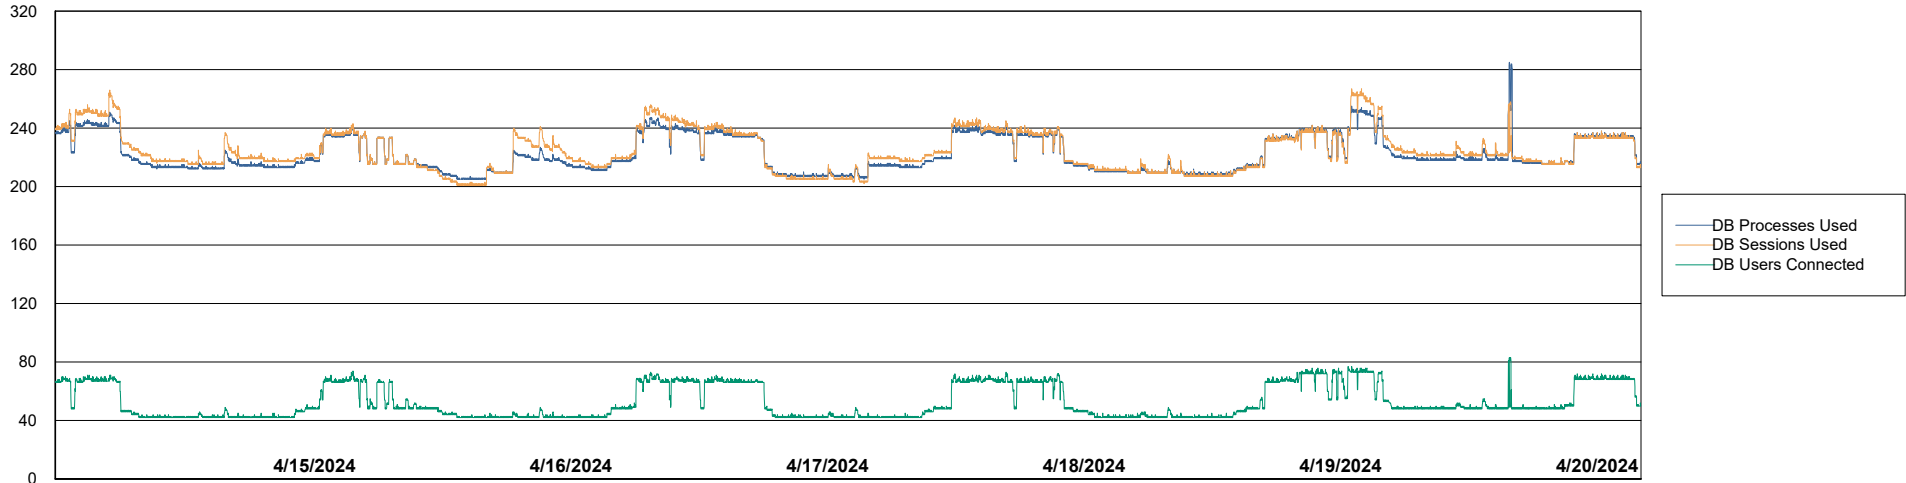

Database Performance CLO_PRD_CLO-ORA01_ABS1