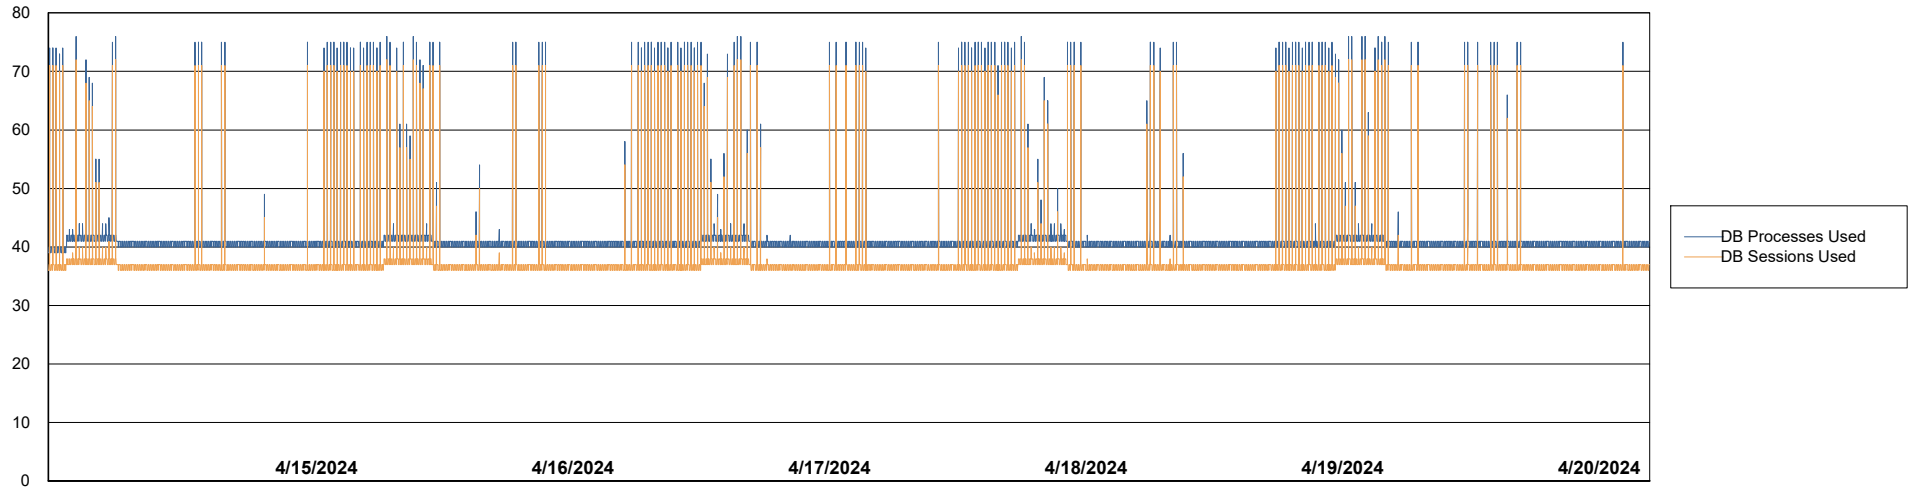

Database Performance CLO_PRD_CLO-ORA02_HSBABS1

DB Processes Max 1,000