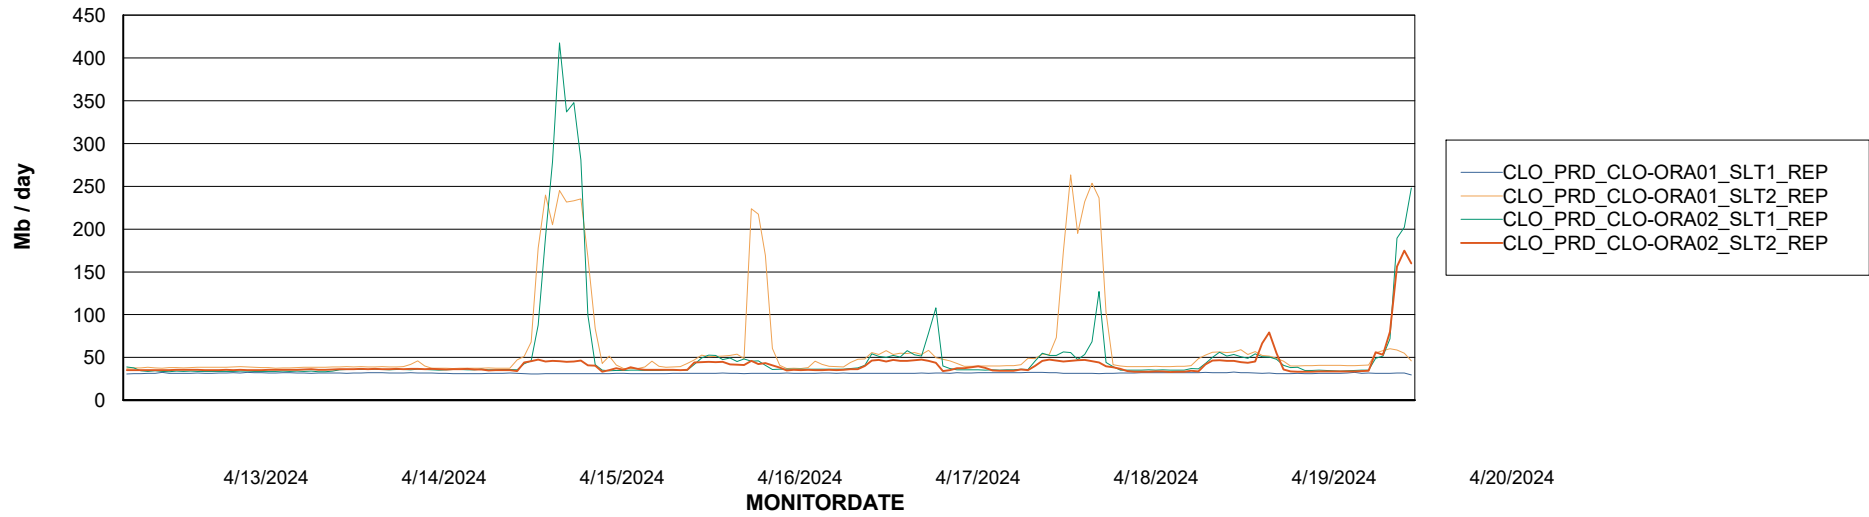

Avg memory used per ABS Server Service

Avg users per day per ABS server

Weekly SLA Customer Report

Customer CLO Production
Database ID 38

ABSSolute Application ReportServer Services

Avg memory used per ReportServer Service