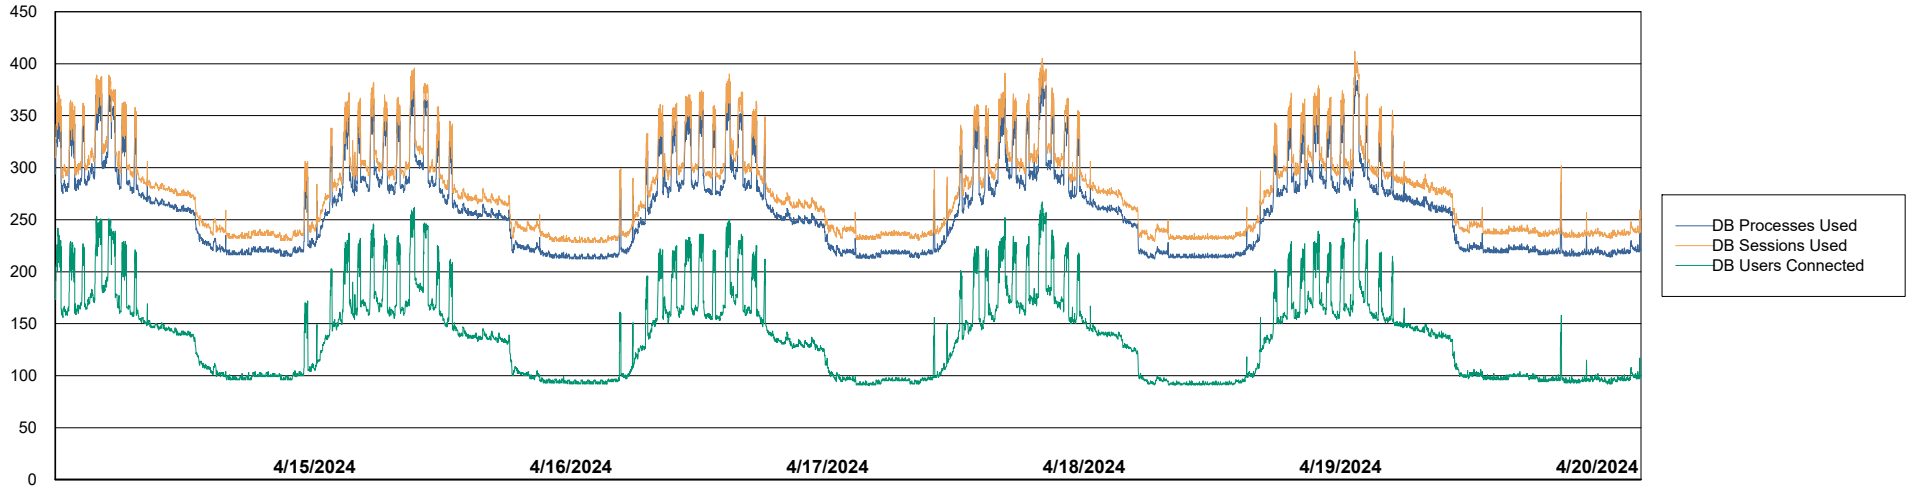

Harddisk Usage BNL_PRD_vm-absa03

	Free disk space on C: (%)	Total disk space on C: (Gb)	Used disk space on C: (Gb)	Free disk space on D: (%)	Total disk space on D: (Gb)	Used disk space on D: (Gb)	Free disk space on E: (%)	Total disk space on E: (Gb)	Used disk space on E: (Gb)
4/20/2024	64	127	46	31	127	88	92	64	5
4/19/2024	66	127	43	31	127	88	92	64	5
4/18/2024	66	127	43	31	127	88	92	64	5
4/17/2024	66	127	43	31	127	88	92	64	5
4/16/2024	66	127	43	31	127	87	92	64	5
4/15/2024	67	127	42	31	127	87	92	64	5
4/14/2024	67	127	41	31	127	87	92	64	5

Weekly SLA Customer Report

Customer BNL_Production
Database ID 83

Database Performance BNLDB_Production

Weekly SLA Customer Report

Customer BNL_Production
Database ID 83

Database Performance BNLDB_Standby

DB Processes Max 0
DB Processes Max 4
DB Processes Max 1,000