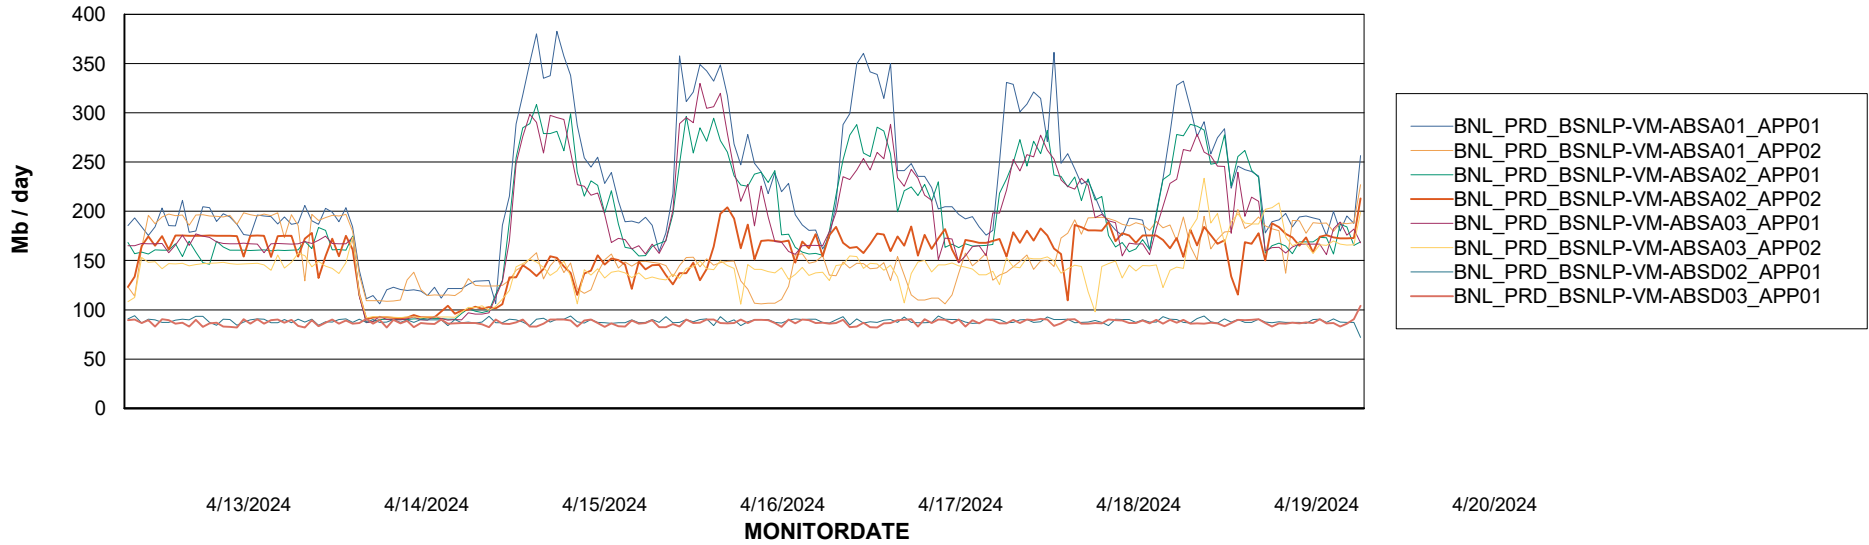

ABSSolute Application Server Services

Avg memory used per ABS Server Service