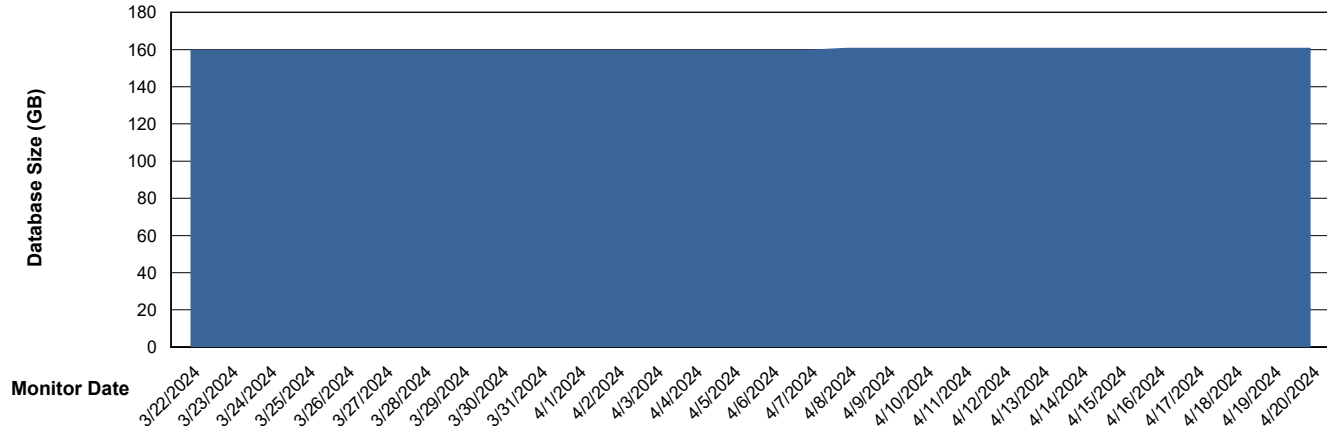

Weekly SLA Customer Report

Customer AUJ_Production
Database ID 185

Database Performance AUJ_BI2_DB

Weekly SLA Customer Report

Customer AUJ_Production
Database ID 185

Database Performance AUJ_DB2_Primary

Weekly SLA Customer Report

Customer AUJ_Production
Database ID 185

DATABASE SIZE AUJ_BI2_DB

Database growth over last month

DATABASE SIZE AUJ_DB2_Primary

Database growth over last month

Weekly SLA Customer Report

Customer AUJ_Production
 Database ID 185