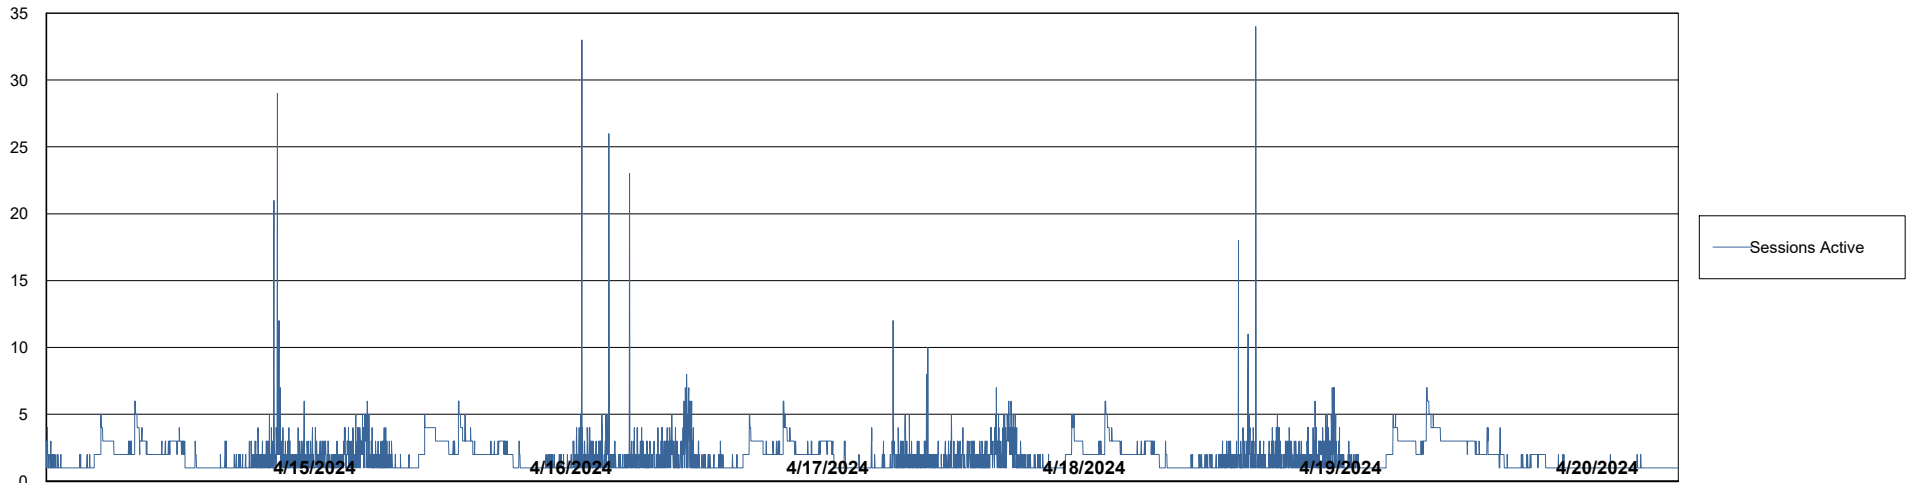

Weekly SLA Customer Report

Customer AUJ_Production
Database ID 185

Database Performance AUJ_BI2_DB

Weekly SLA Customer Report

Customer AUJ_Production
Database ID 185

Database Performance AUJ_DB2_Primary

Weekly SLA Customer Report

Customer AUJ_Production
Database ID 185

DATABASE SIZE AUJ_BI2_DB

Database growth over last month

DATABASE SIZE AUJ_DB2_Primary

Database growth over last month

Weekly SLA Customer Report

Customer AUJ_Production
 Database ID 185