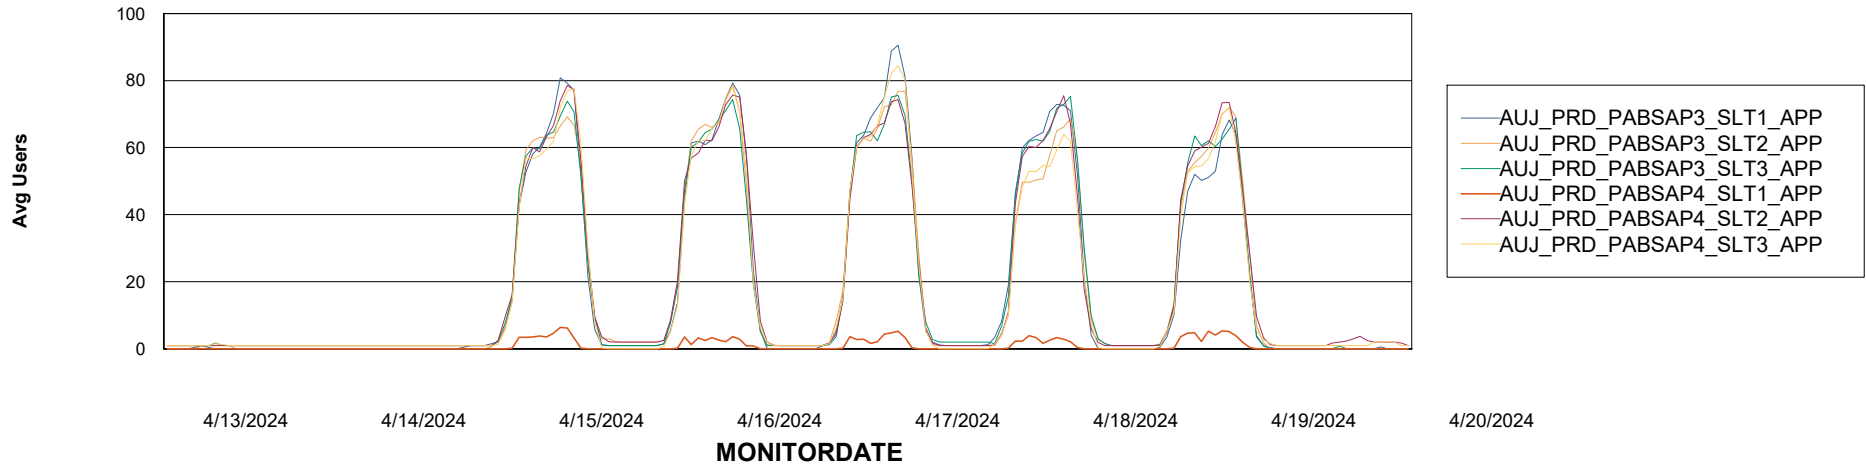

Weekly SLA Customer Report

Customer AUJ_Production
Database ID 185

ABSSolute Application Server Services

Avg memory used per ABS Server Service

Avg users per day per ABS server

Weekly SLA Customer Report

Customer AUJ_Production
Database ID 185