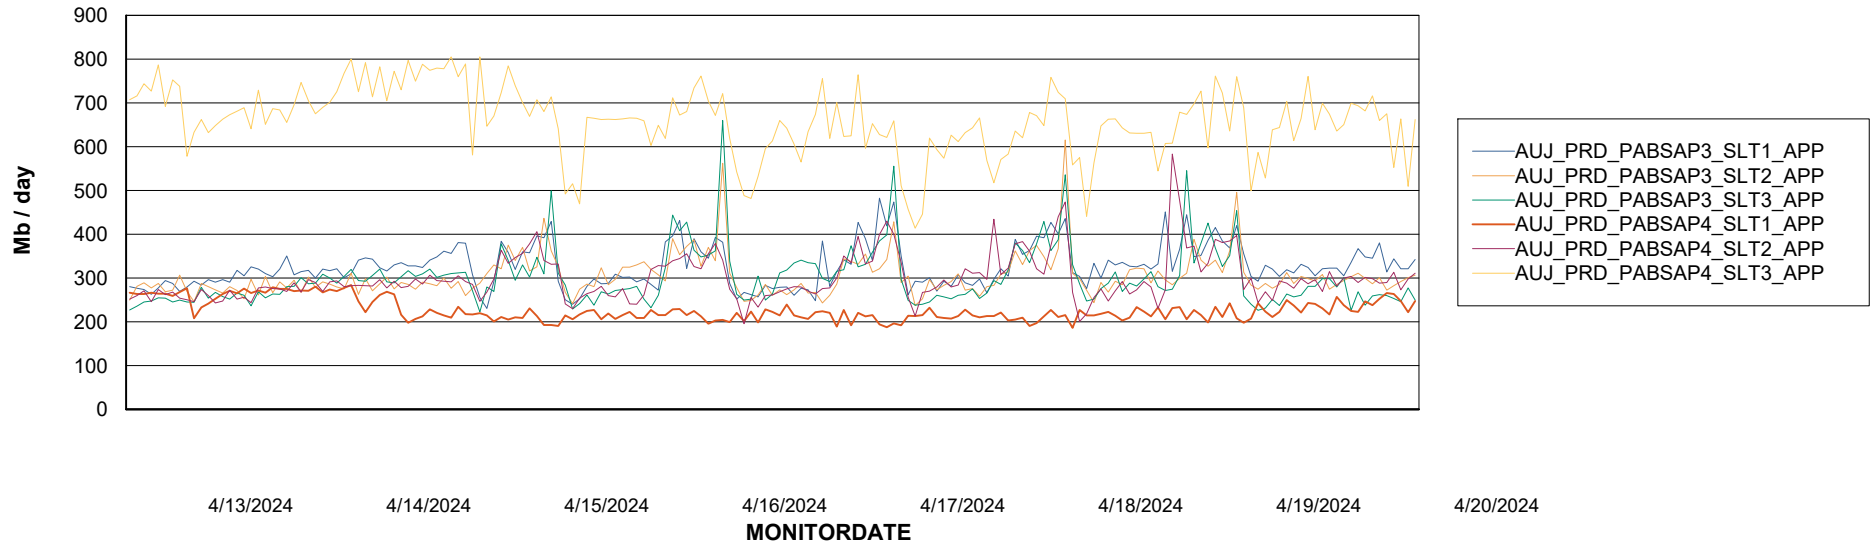

ABSSolute Application Server Services

Avg memory used per ABS Server Service