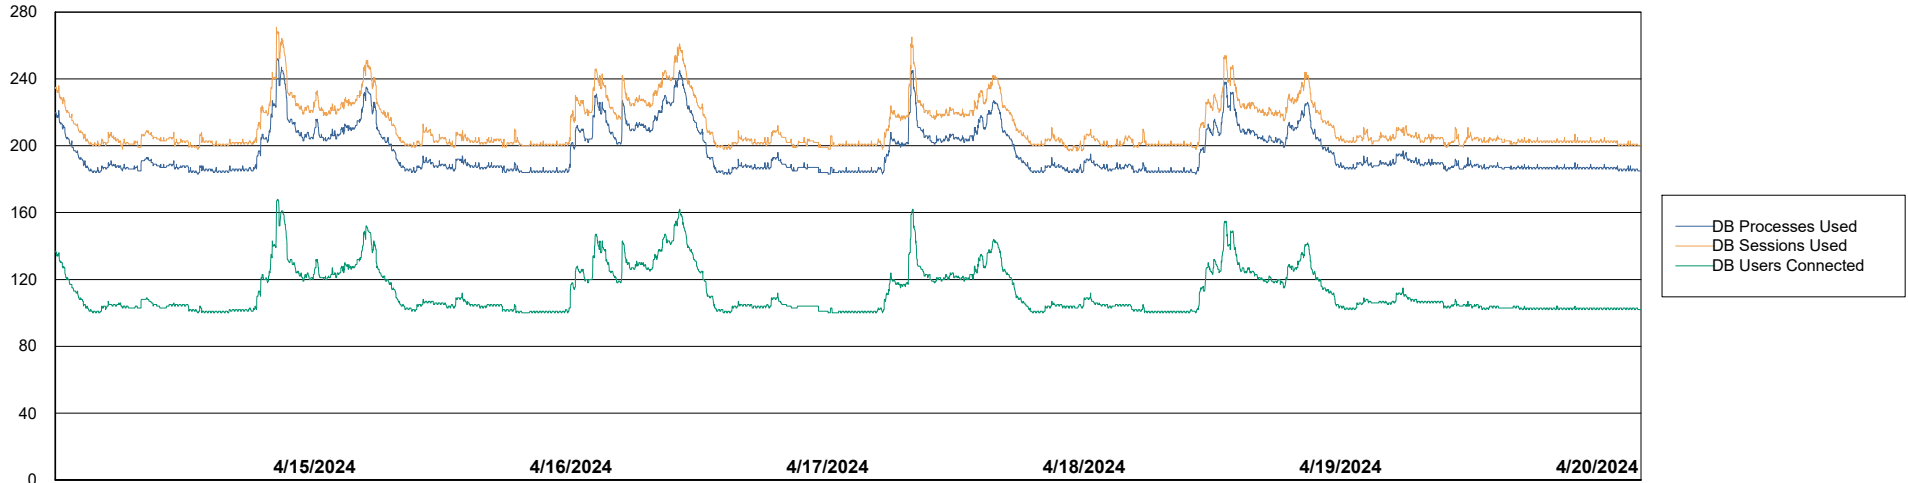

Weekly SLA Customer Report

Customer AUJ_Production
Database ID 185

Database Performance AUJ_BI2_DB

Weekly SLA Customer Report

Customer AUJ_Production
Database ID 185

Database Performance AUJ_DB2_Primary

Weekly SLA Customer Report