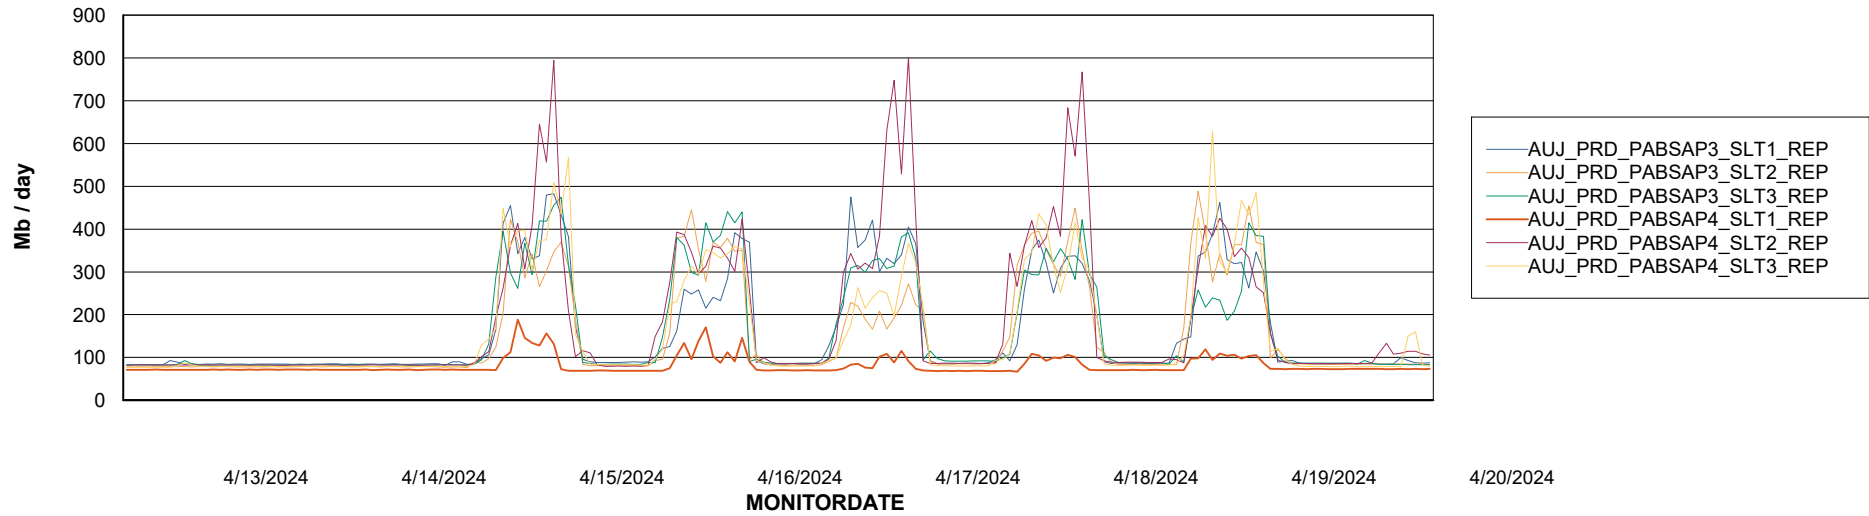

ABSSolute Application ReportServer Services

Avg memory used per ReportServer Service