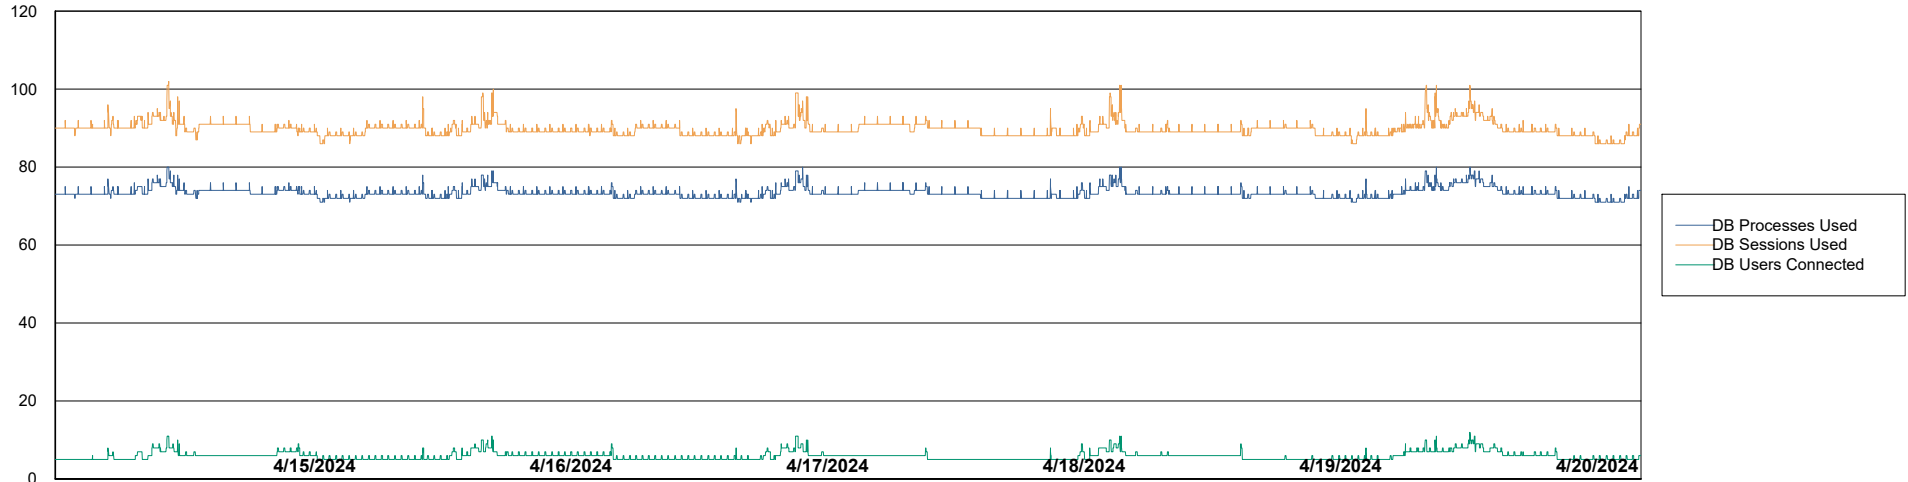

Weekly SLA Customer Report

Customer AUJ_Production
 Database ID 185

Harddisk Usage AUJ_PRD_PABSWEB1

	Free disk space on / (%)	Total disk space on / (Gb)	Used disk space on / (Gb)	Free disk space on /abs (%)	Total disk space on /abs (Gb)	Used disk space on /abs (Gb)
4/20/2024	78	40	9	99	60	1
4/19/2024	78	40	9	99	60	1
4/18/2024	78	40	9	99	60	1
4/17/2024	78	40	9	99	60	1
4/16/2024	78	40	9	99	60	1
4/15/2024	78	40	9	99	60	1
4/14/2024	78	40	9	99	60	1

Weekly SLA Customer Report

Customer AUJ_Production
Database ID 185

Database Performance AUJ_BI2_DB

Weekly SLA Customer Report

Customer AUJ_Production
Database ID 185

Database Performance AUJ_DB2_Primary

Weekly SLA Customer Report