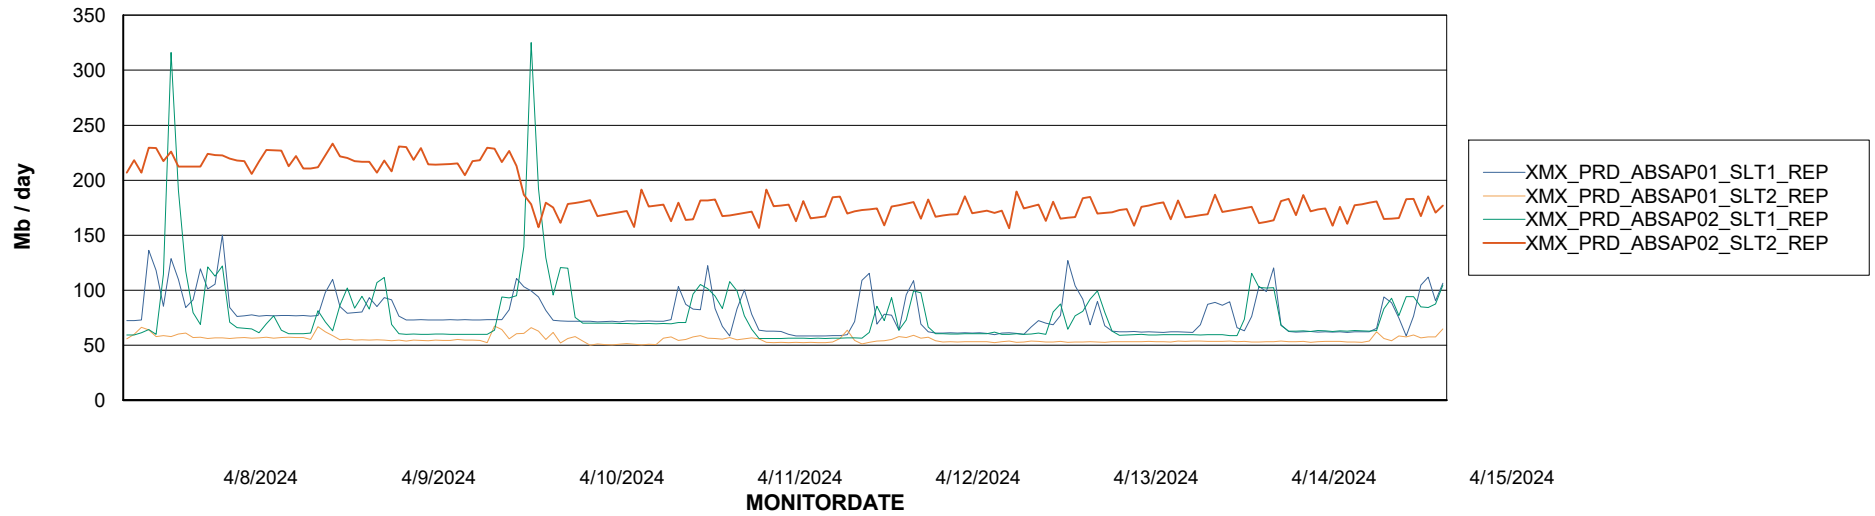

Avg users per day per ABS server

Weekly SLA Customer Report

Customer XMX Production (24/7)
Database ID 146

ABSSolute Application ReportServer Services

Avg memory used per ReportServer Service

Weekly SLA Customer Report

Customer XMX Production (24/7)
Database ID 146

ABSSolute Web Component Services

Avg memory used per ABS Web component

Weekly SLA Customer Report

Customer XMX Production (24/7)
Database ID 146

Disaster per ABS component