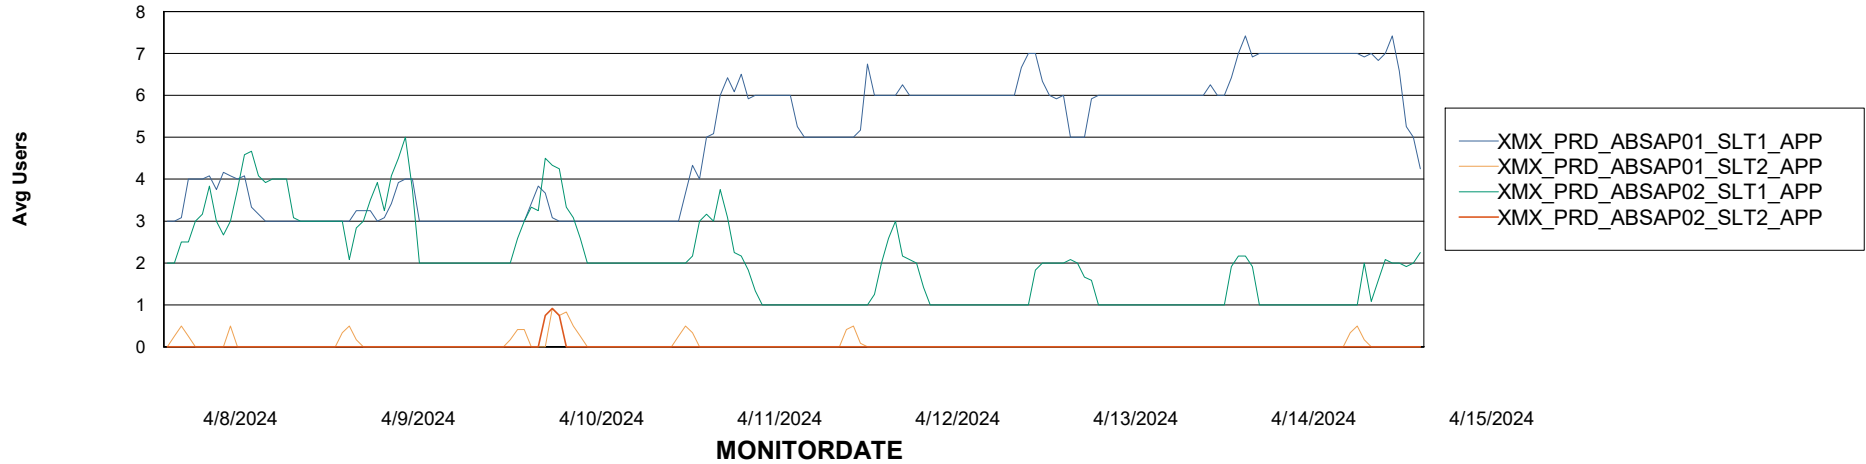

Standby Database Health XMX Production (24/7)

Recovery lag for last 7 days

Weekly SLA Customer Report

Customer XMX Production (24/7)
Database ID 146

ABSSolute Application Server Services

Avg memory used per ABS Server Service

Avg users per day per ABS server

Weekly SLA Customer Report

Customer XMX Production (24/7)
Database ID 146

ABSSolute Application ReportServer Services

Avg memory used per ReportServer Service

Weekly SLA Customer Report