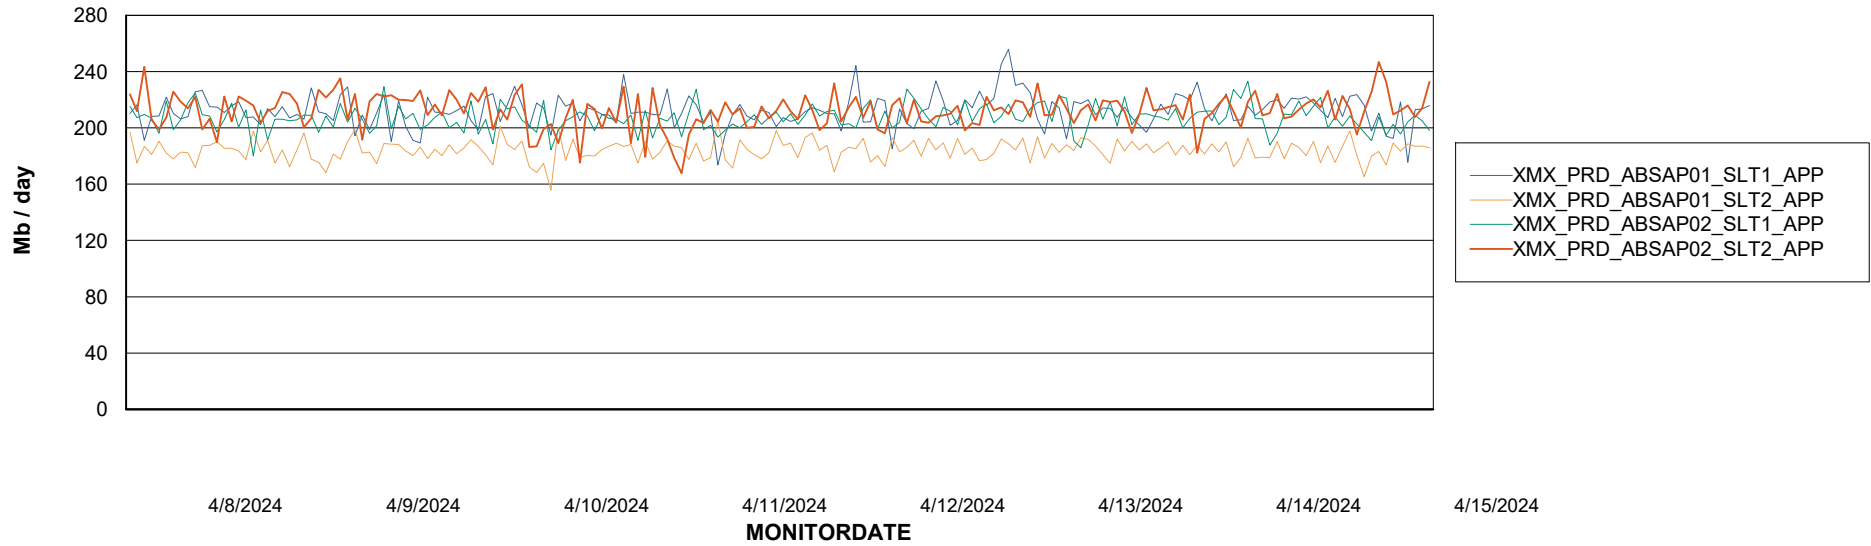

Standby Database Health XMX Production (24/7)

Recovery lag for last 7 days

Weekly SLA Customer Report

Customer XMX Production (24/7)
Database ID 146

ABSSolute Application Server Services

Avg memory used per ABS Server Service

Avg users per day per ABS server

Weekly SLA Customer Report

Customer XMX Production (24/7)
Database ID 146

ABSSolute Application ReportServer Services

Avg memory used per ReportServer Service

Weekly SLA Customer Report