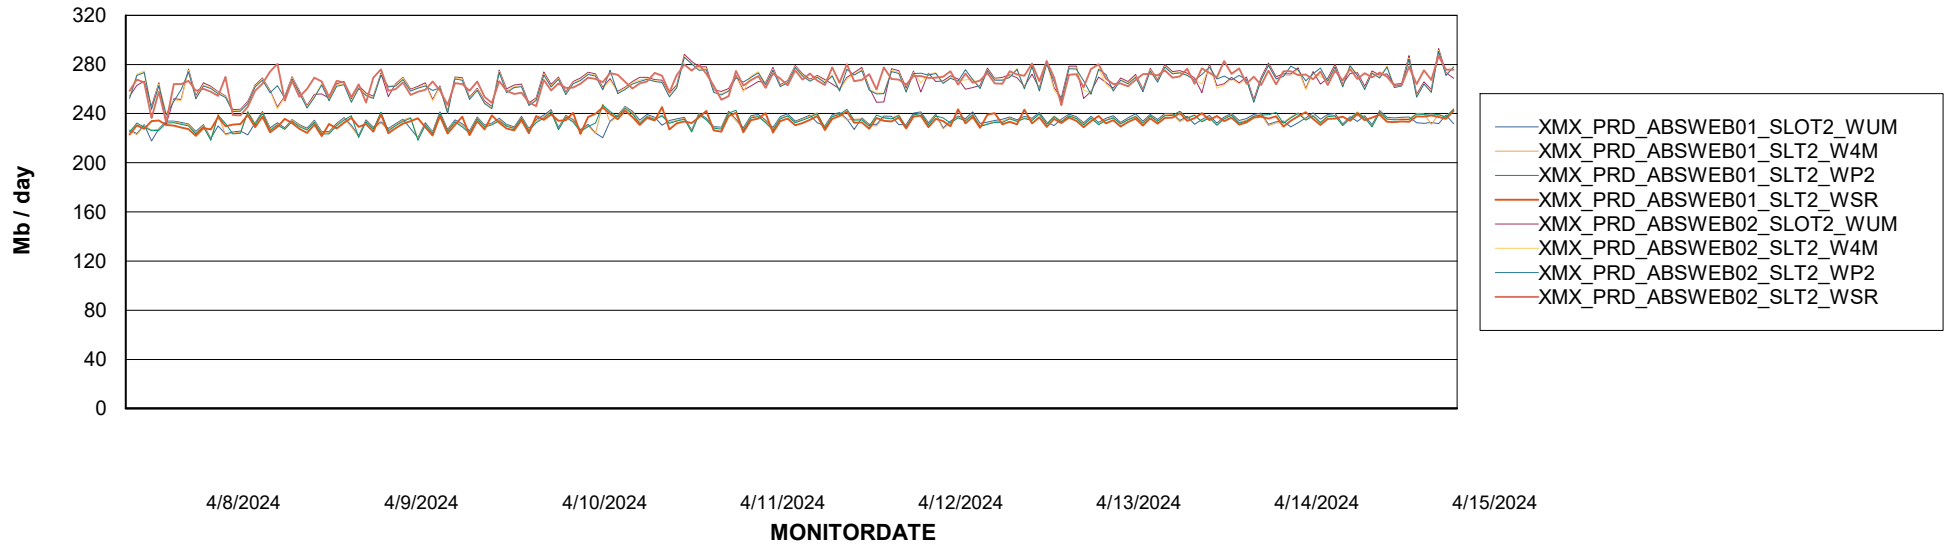

Avg users per day per ABS server

Weekly SLA Customer Report

Customer XMX Production (24/7)
Database ID 146

ABSSolute Application ReportServer Services

Avg memory used per ReportServer Service

Weekly SLA Customer Report

Customer XMX Production (24/7)
Database ID 146

ABSSolute Web Component Services

Avg memory used per ABS Web component

Weekly SLA Customer Report

Customer XMX Production (24/7)
Database ID 146

Disaster per ABS component