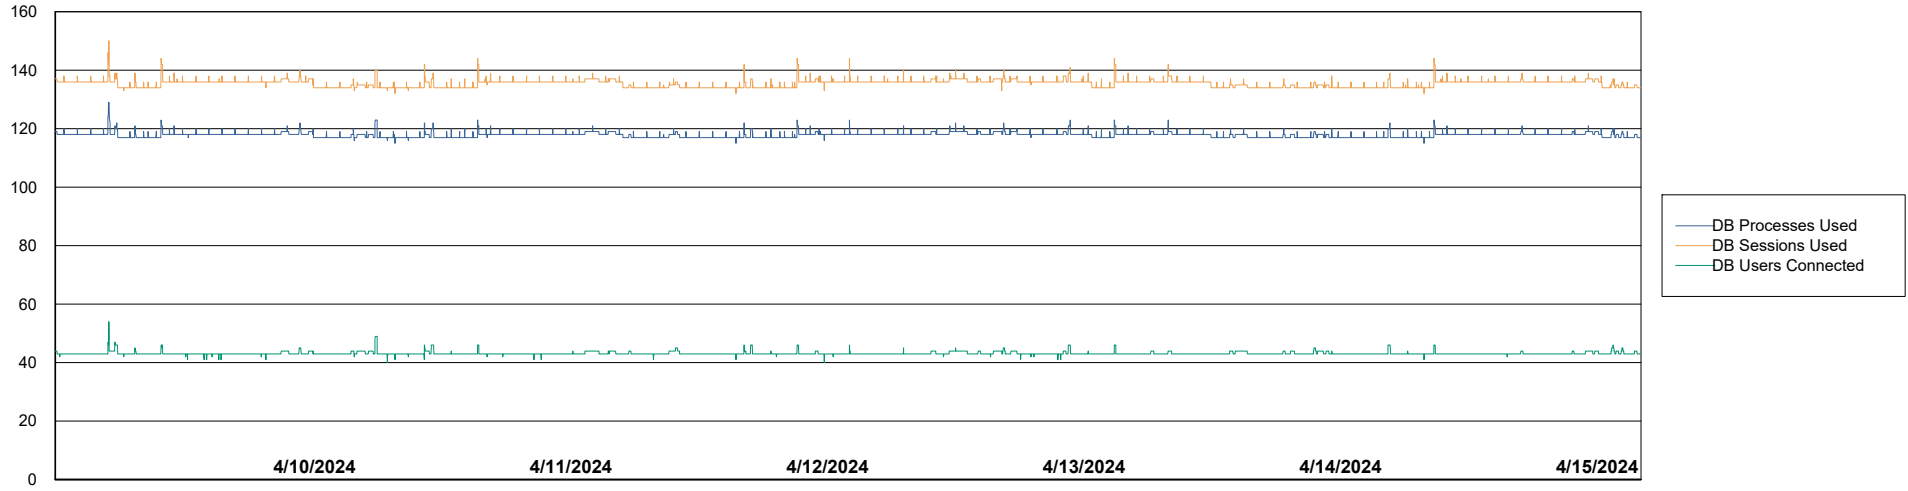

Harddisk Usage XMX_PROD_ABSWEB02

	Free disk space on / (%)	Total disk space on / (Gb)	Used disk space on / (Gb)	Free disk space on /abs (%)	Total disk space on /abs (Gb)	Used disk space on /abs (Gb)
4/15/2024	95	150	7	82	50	9
4/14/2024	95	150	7	82	50	9
4/13/2024	95	150	7	82	50	9
4/12/2024	95	150	7	82	50	9
4/11/2024	95	150	7	82	50	9
4/10/2024	95	150	7	82	50	9
4/9/2024	95	150	7	82	50	9

Weekly SLA Customer Report

Customer XMX Production (24/7)
Database ID 146

Database Performance XMX_PROD_ABSDB01_PRDB_ABS1

Weekly SLA Customer Report

Customer XMX Production (24/7)
Database ID 146

Database Performance XMX_PROD_ABSDB02_SBDB_HSBABS1