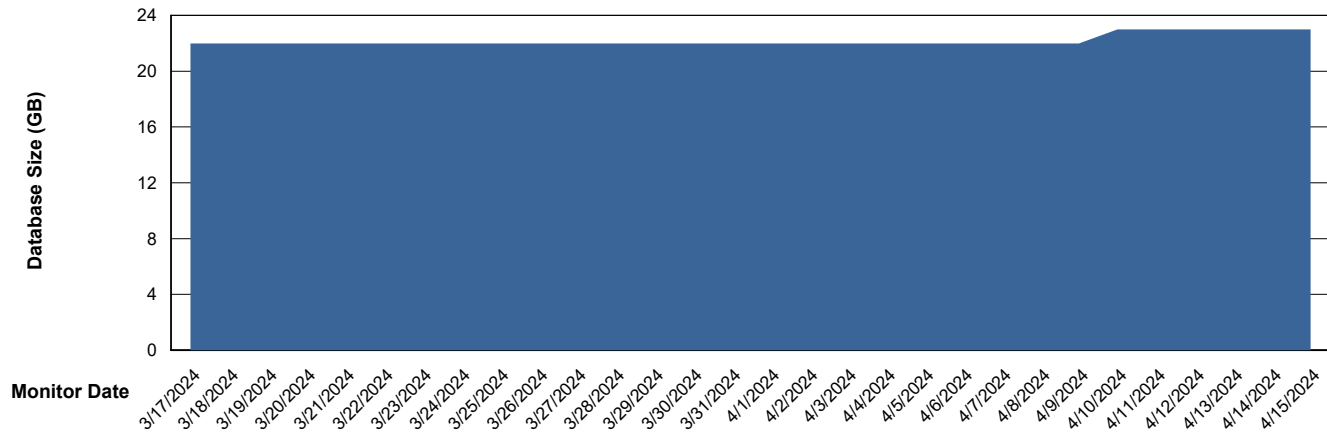

Weekly SLA Customer Report

Customer XMX Production (24/7)
Database ID 146

Database Performance XMX_PROD_ABSDB01_PRDB_ABS1

Weekly SLA Customer Report

Customer XMX Production (24/7)
Database ID 146

Database Performance XMX_PROD_ABSDB02_SBDB_HSBABS1

DATABASE SIZE XMX_PROD_ABSDB01_PRDB_ABS1

Database growth over last month

Weekly SLA Customer Report

Customer XMX Production (24/7)
 Database ID 146

Database Tablespace XMX_PROD_ABSDB01_PRDB_ABS1

Date	Tablespace Name	Filesize (Gb)	Usedsize (Gb)	Percentage free
4/15/2024	ABSDATA	8	7	17
	INDX	8	0	100
4/14/2024	ABSDATA	8	7	17
	INDX	8	0	100
4/13/2024	ABSDATA	8	7	18
	INDX	8	0	100
4/12/2024	ABSDATA	8	7	18
	INDX	8	0	100
4/11/2024	ABSDATA	8	7	18
	INDX	8	0	100
4/10/2024	ABSDATA	8	6	19
	INDX	8	0	100
4/9/2024	ABSDATA	8	6	19
	INDX	8	0	100