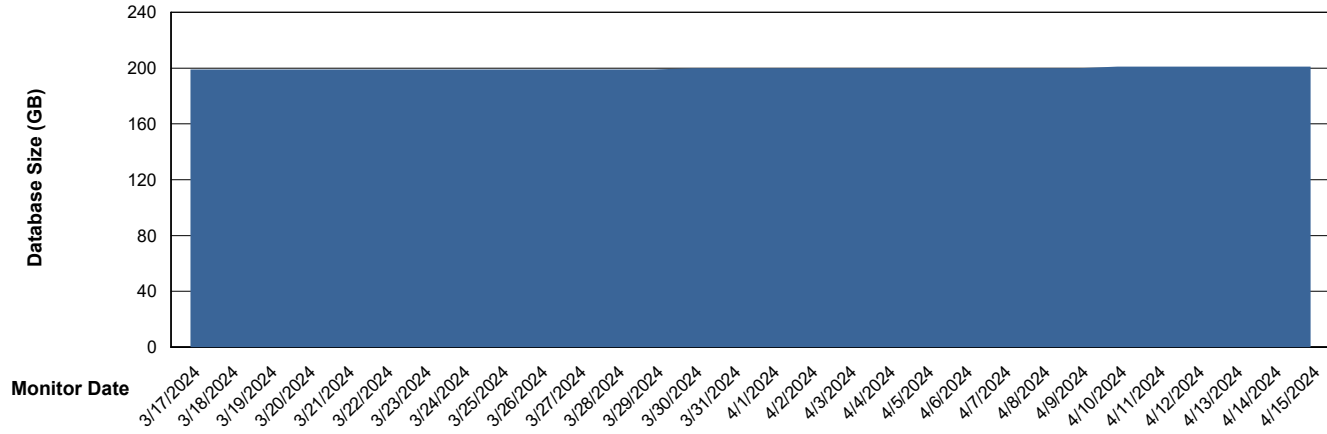

DATABASE SIZE VOS_PRD_ABSBI-2018_ABS1

Database growth over last month