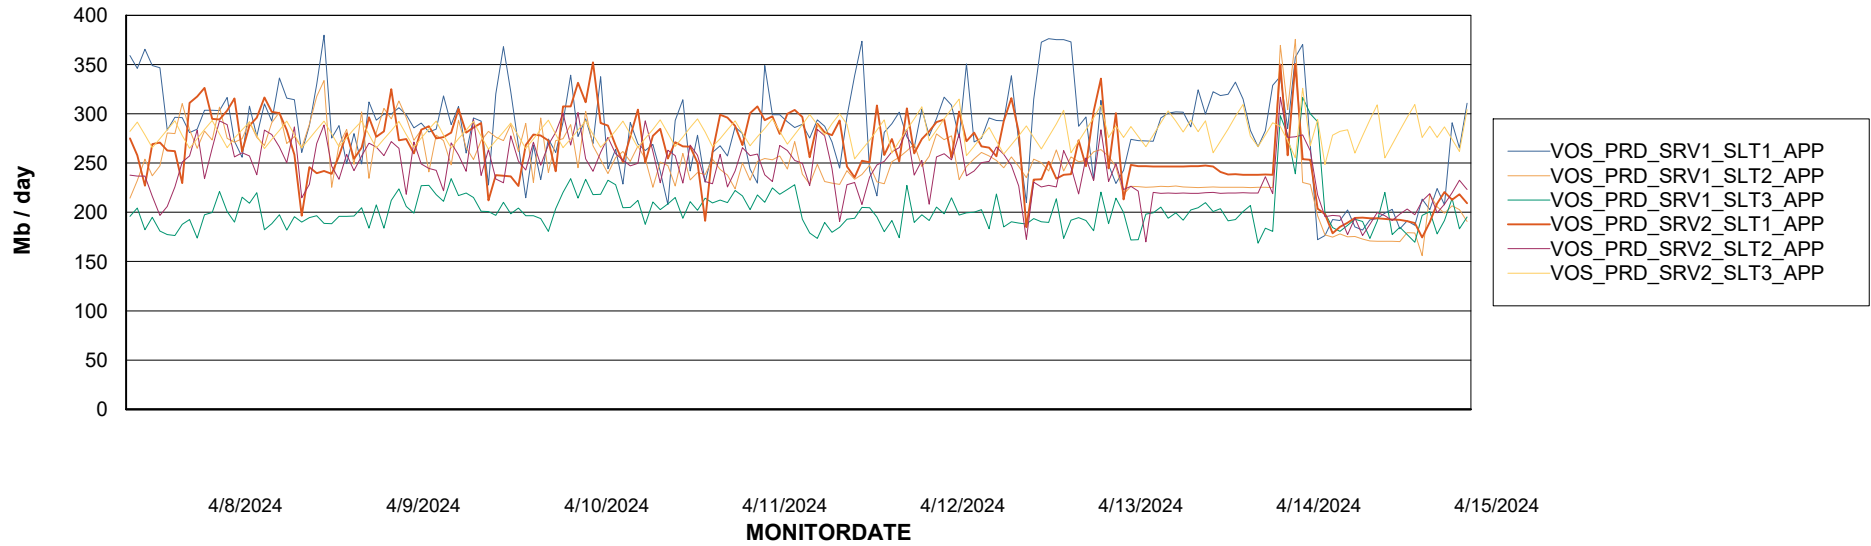

ABSSolute Application Server Services

Avg memory used per ABS Server Service