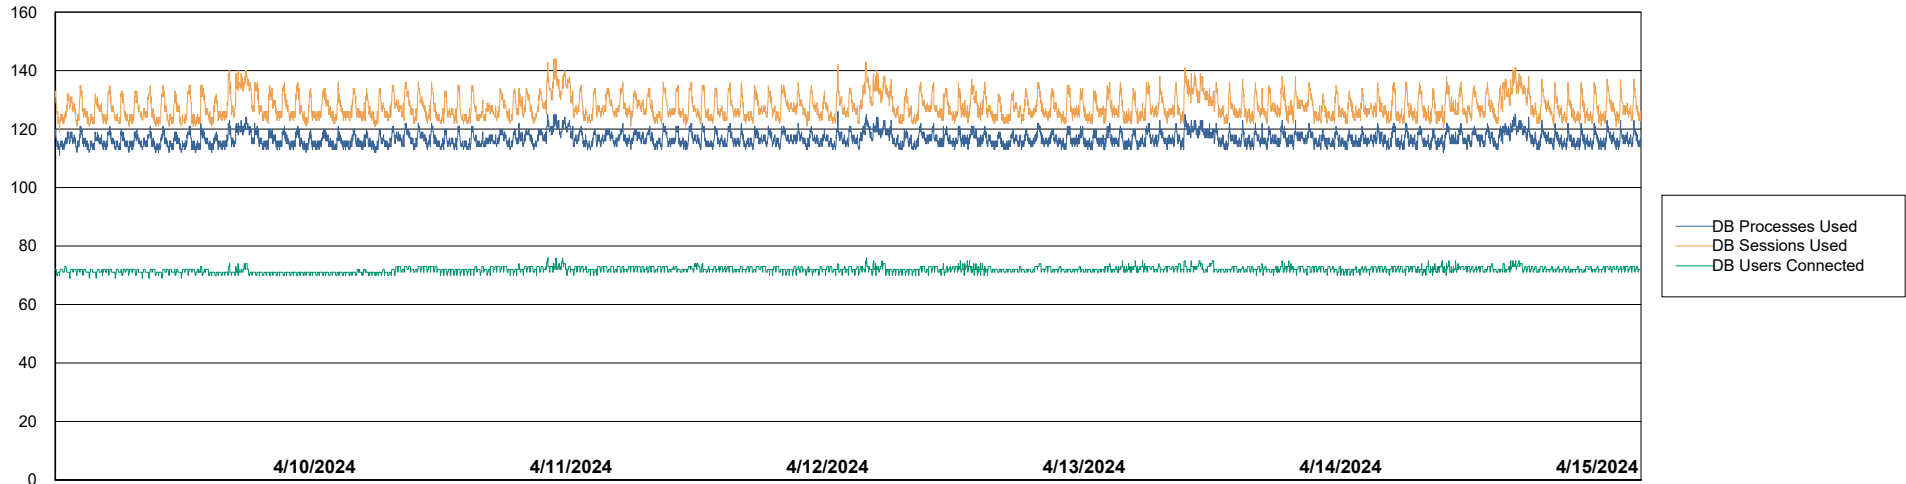

Database Performance VOS_PRD_ABSBI-2018_ABS1