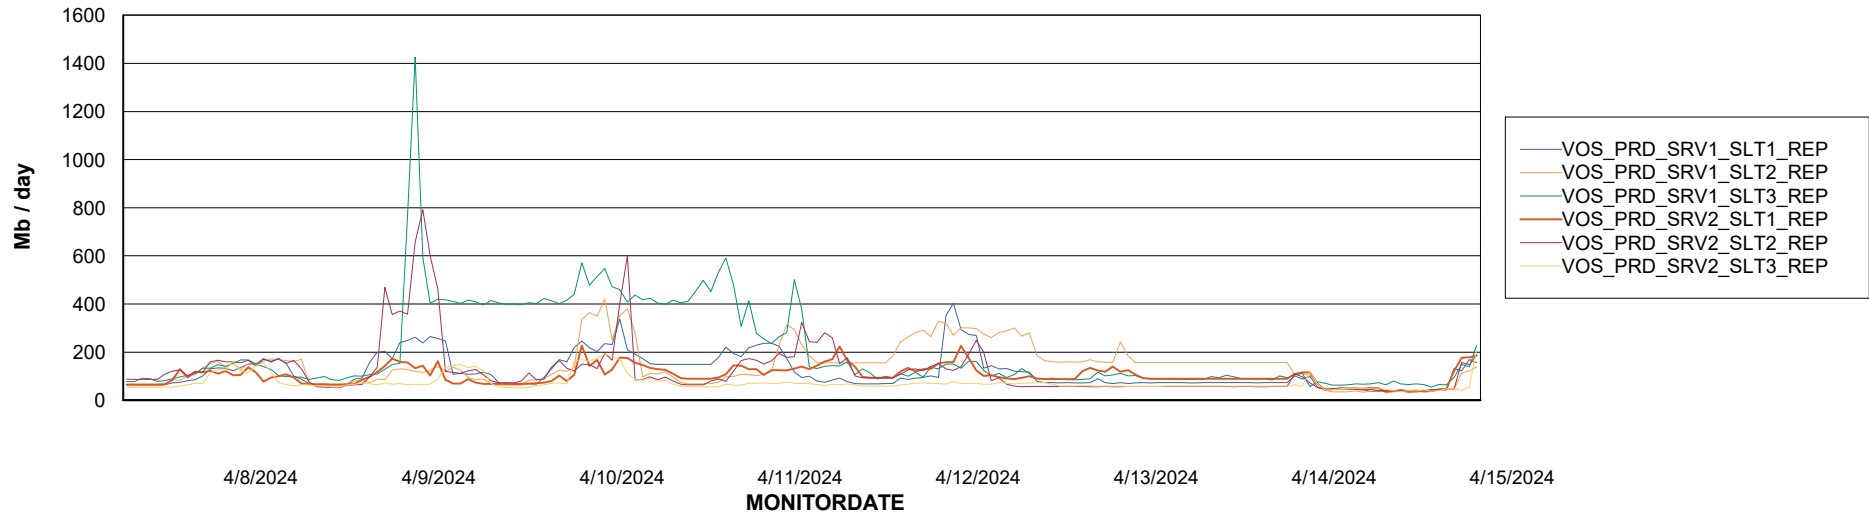

ABSSolute Application ReportServer Services

Avg memory used per ReportServer Service