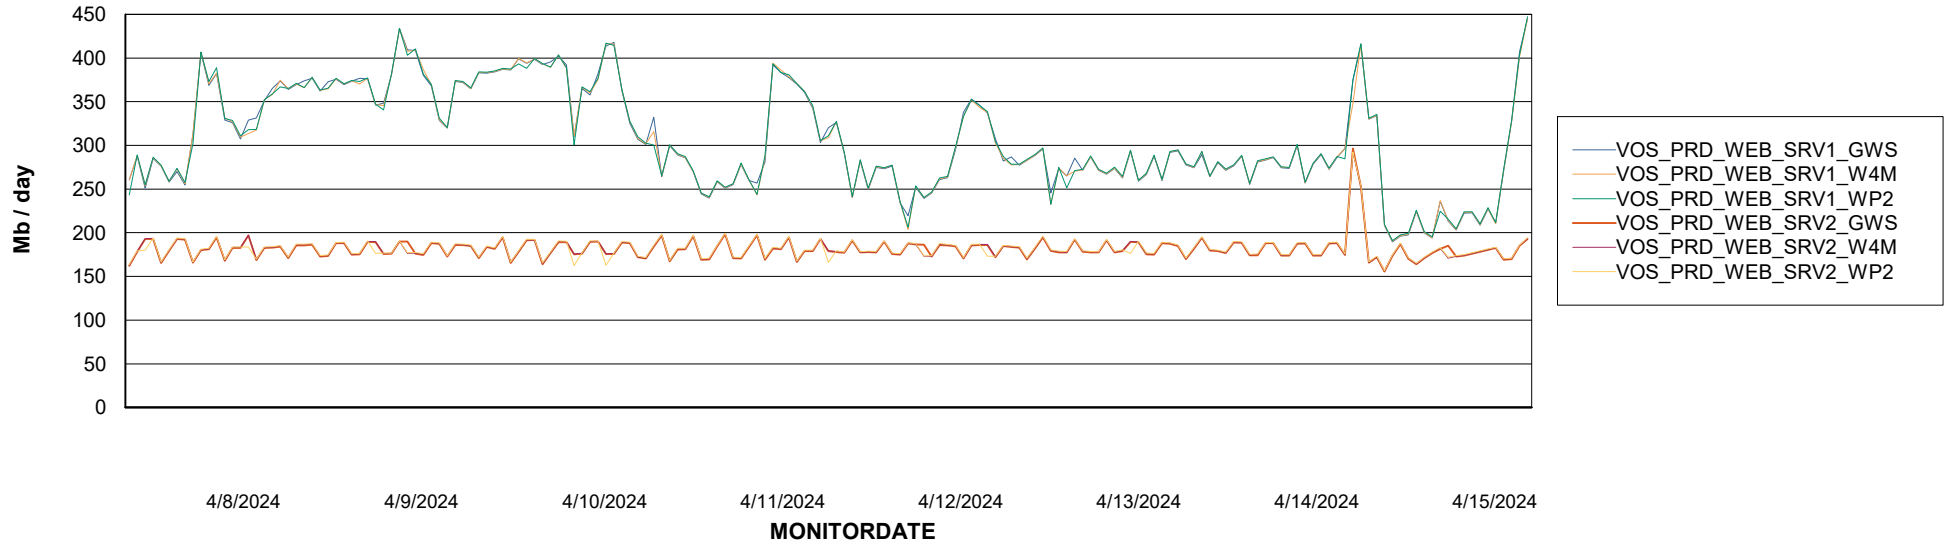

ABSSolute Web Component Services

Avg memory used per ABS Web component