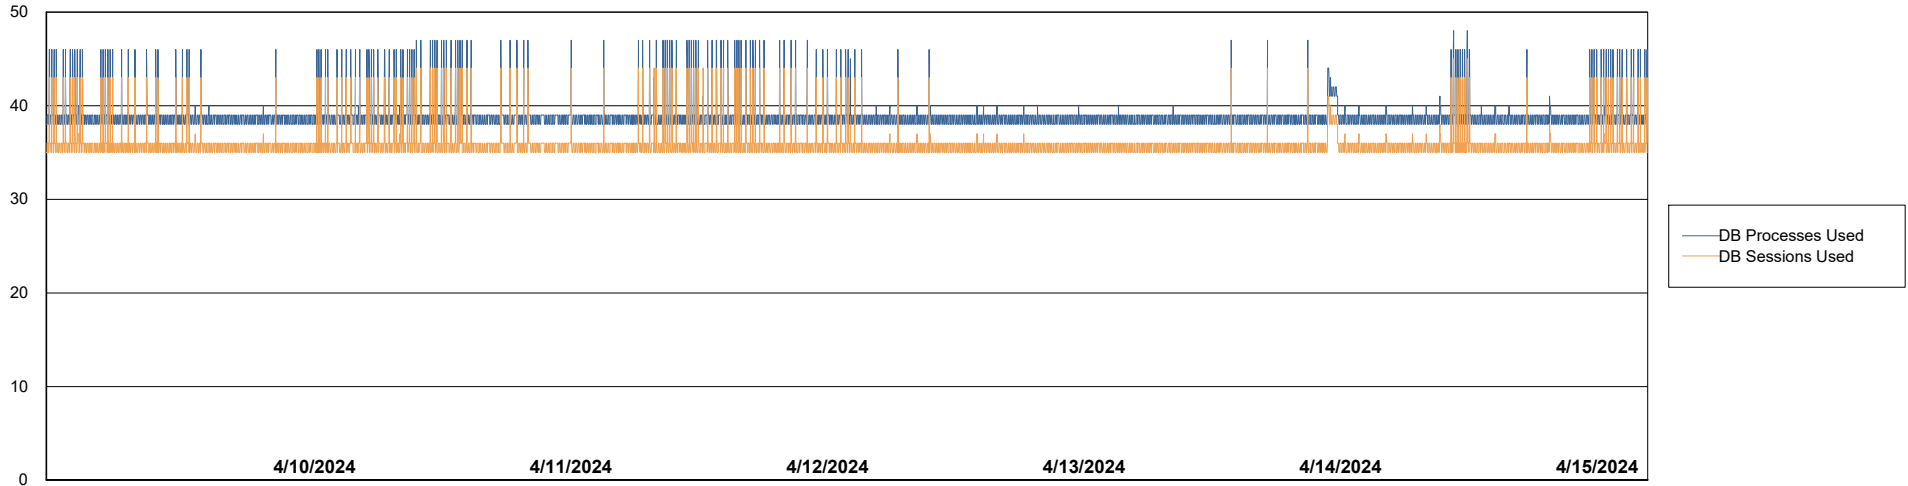

Database Performance VOS_PRD_ABSORA2-2022_HSBABS1