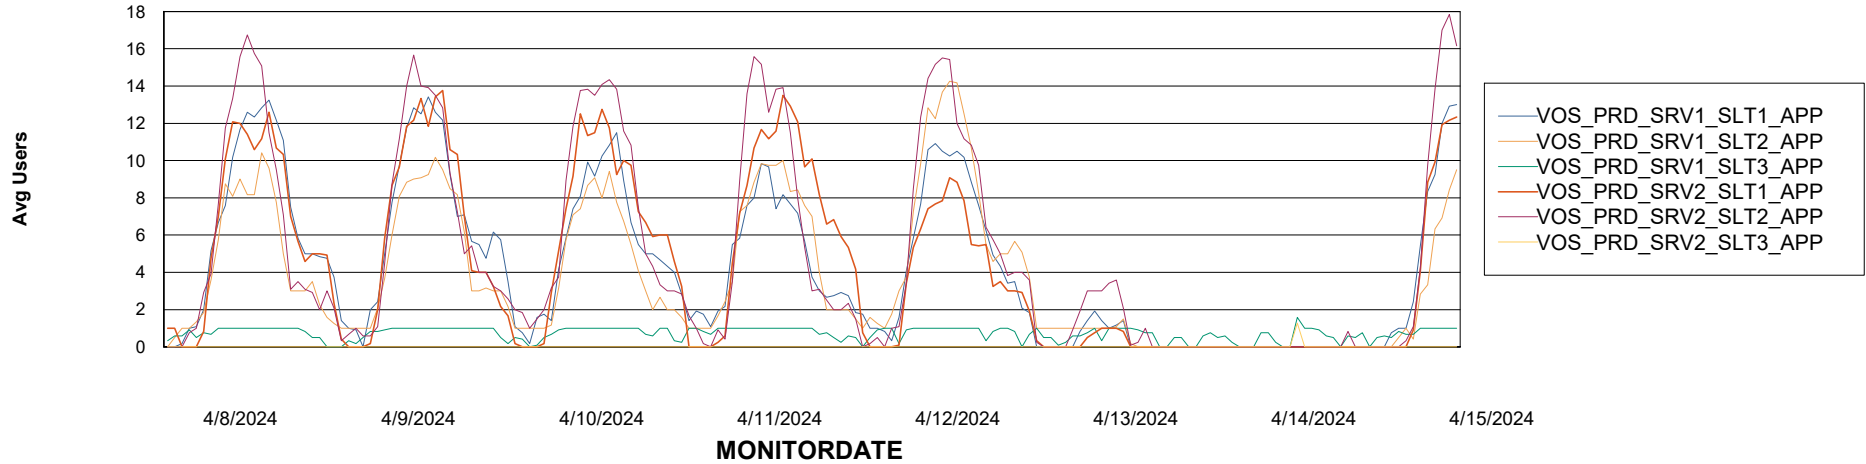

Avg users per day per ABS server