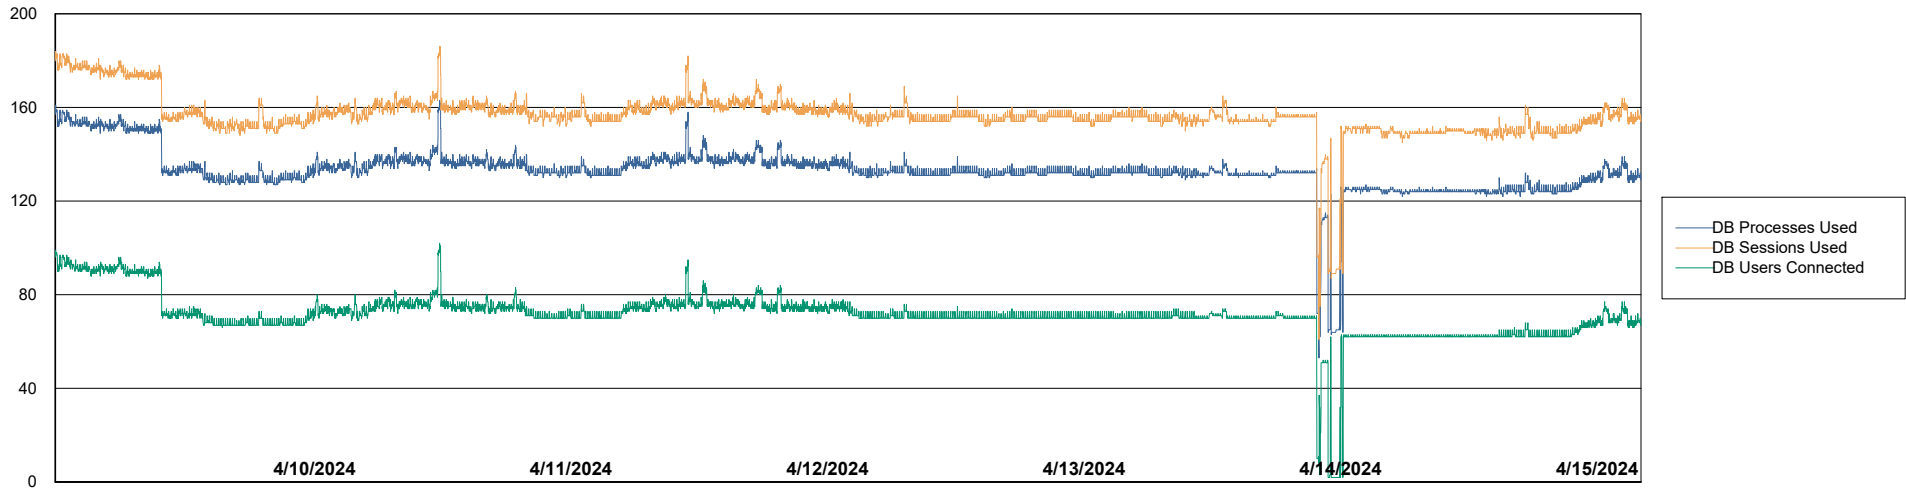

Database Performance VOS_PRD_ABSORA1-2022_ABS1