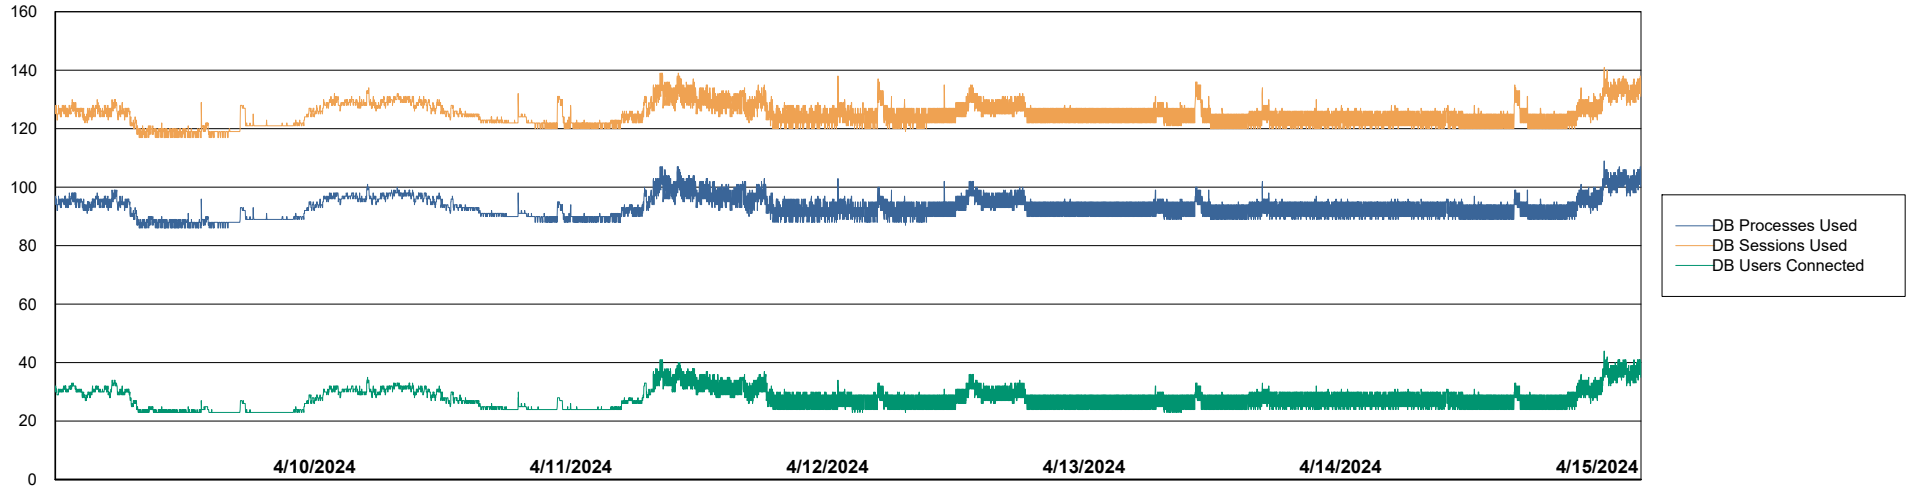

Harddisk Usage VEN_PRD_VENABS07_SB-DB

	Free disk space on C: (%)	Total disk space on C: (Gb)	Used disk space on C: (Gb)	Free disk space on D: (%)	Total disk space on D: (Gb)	Used disk space on D: (Gb)	Free disk space on E: (%)	Total disk space on E: (Gb)	Used disk space on E: (Gb)
4/15/2024	35	102	66	17	1,000	830	86	400	55
4/14/2024	35	102	66	17	1,000	830	86	400	55
4/13/2024	35	102	66	17	1,000	830	85	400	59
4/12/2024	35	102	66	17	1,000	830	85	400	59
4/11/2024	35	102	66	17	1,000	830	85	400	61
4/10/2024	35	102	66	17	1,000	830	86	400	58
4/9/2024	35	102	66	17	1,000	830	87	400	54

Weekly SLA Customer Report

Customer VEN_Production
Database ID 35

Database Performance VENDB_Production_ABS1

Weekly SLA Customer Report

Customer VEN_Production
Database ID 35

Database Performance VENDB_Standby_ABS1_SB