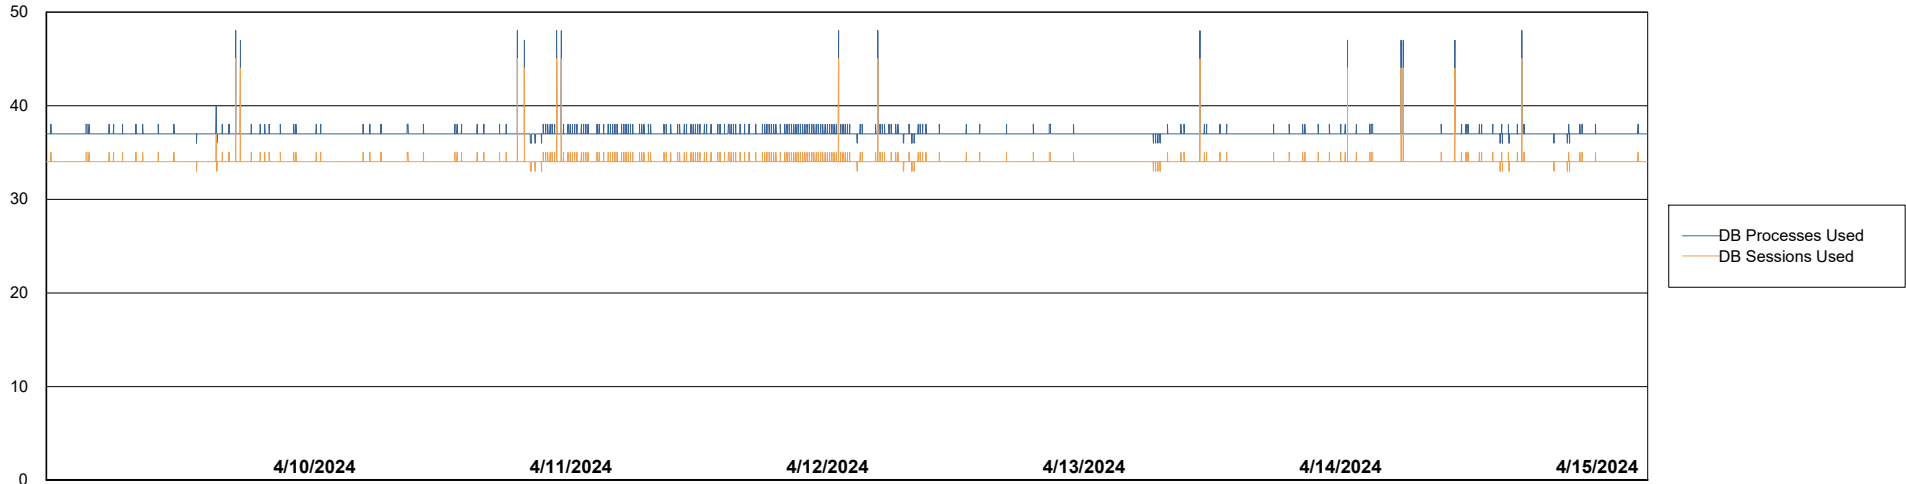

Weekly SLA Customer Report

Customer VEN_Production
Database ID 35

Database Performance VENDB_Production_ABS1

Weekly SLA Customer Report

Customer VEN_Production
Database ID 35

Database Performance VENDB_Standby_ABS1_SB

DATABASE SIZE VENDB_Production_ABS1

Database growth over last month

Weekly SLA Customer Report

Customer VEN_Production
 Database ID 35

Database Tablespace VENDB_Production_ABS1

Date	Tablespace Name	Filesize (Gb)	Usedsize (Gb)	Percentage free
4/15/2024	ABSDATA	230	190	17
	INDX	216	179	17
4/14/2024	ABSDATA	230	190	17
	INDX	216	179	17
4/13/2024	ABSDATA	230	190	17
	INDX	216	178	17
4/12/2024	ABSDATA	230	190	17
	INDX	216	178	17
4/11/2024	ABSDATA	230	190	17
	INDX	216	178	17
4/10/2024	ABSDATA	230	190	17
	INDX	216	178	17
4/9/2024	ABSDATA	230	190	17
	INDX	216	178	17