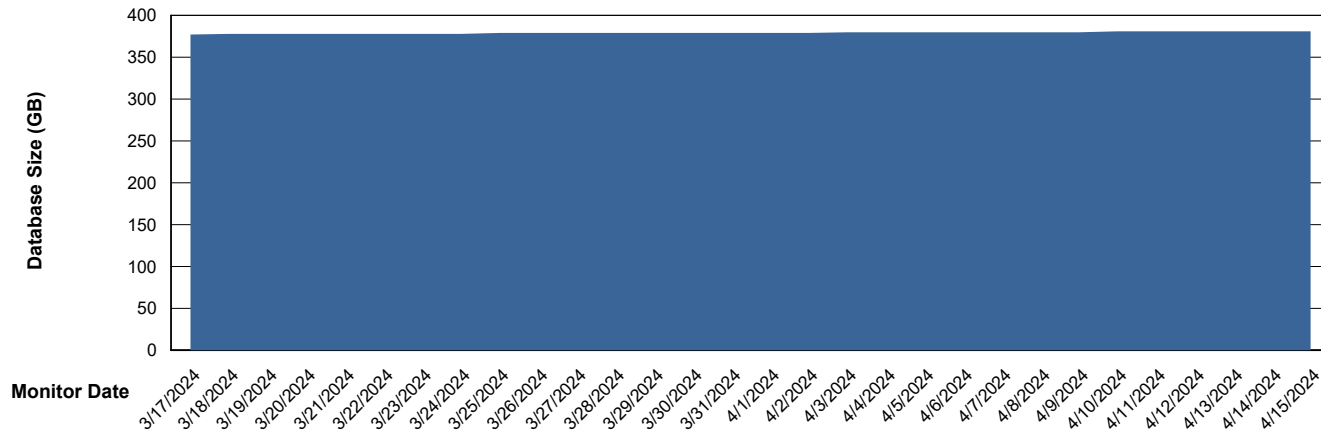

Weekly SLA Customer Report

Customer VEN_Production
Database ID 35

Database Performance VENDB_Production_ABS1

Weekly SLA Customer Report

Customer VEN_Production
Database ID 35

Database Performance VENDB_Standby_ABS1_SB

DATABASE SIZE VENDB_Production_ABS1

Database growth over last month

Weekly SLA Customer Report

Customer VEN_Production
 Database ID 35

Database Tablespace VENDB_Production_ABS1

Date	Tablespace Name	Filesize (Gb)	Usedsize (Gb)	Percentage free
4/15/2024	ABSDATA	230	190	17
	INDX	216	179	17
4/14/2024	ABSDATA	230	190	17
	INDX	216	179	17
4/13/2024	ABSDATA	230	190	17
	INDX	216	178	17
4/12/2024	ABSDATA	230	190	17
	INDX	216	178	17
4/11/2024	ABSDATA	230	190	17
	INDX	216	178	17
4/10/2024	ABSDATA	230	190	17
	INDX	216	178	17
4/9/2024	ABSDATA	230	190	17
	INDX	216	178	17