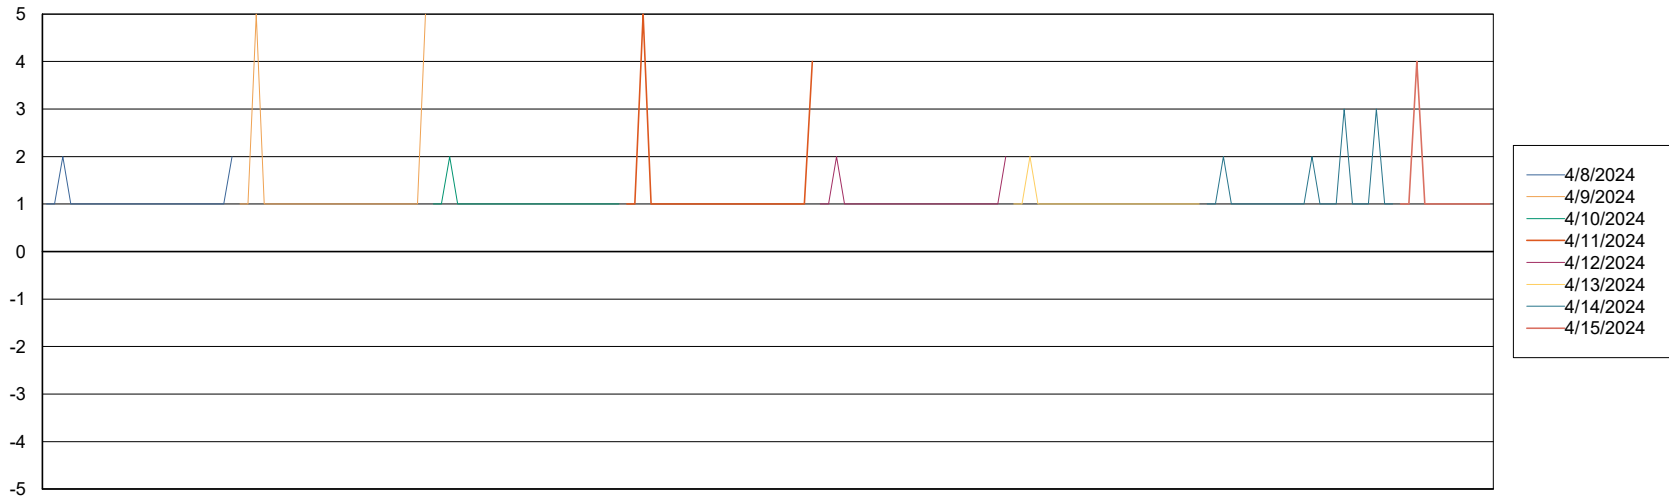

Standby Database Health VEN_Production

Recovery lag for last 7 days