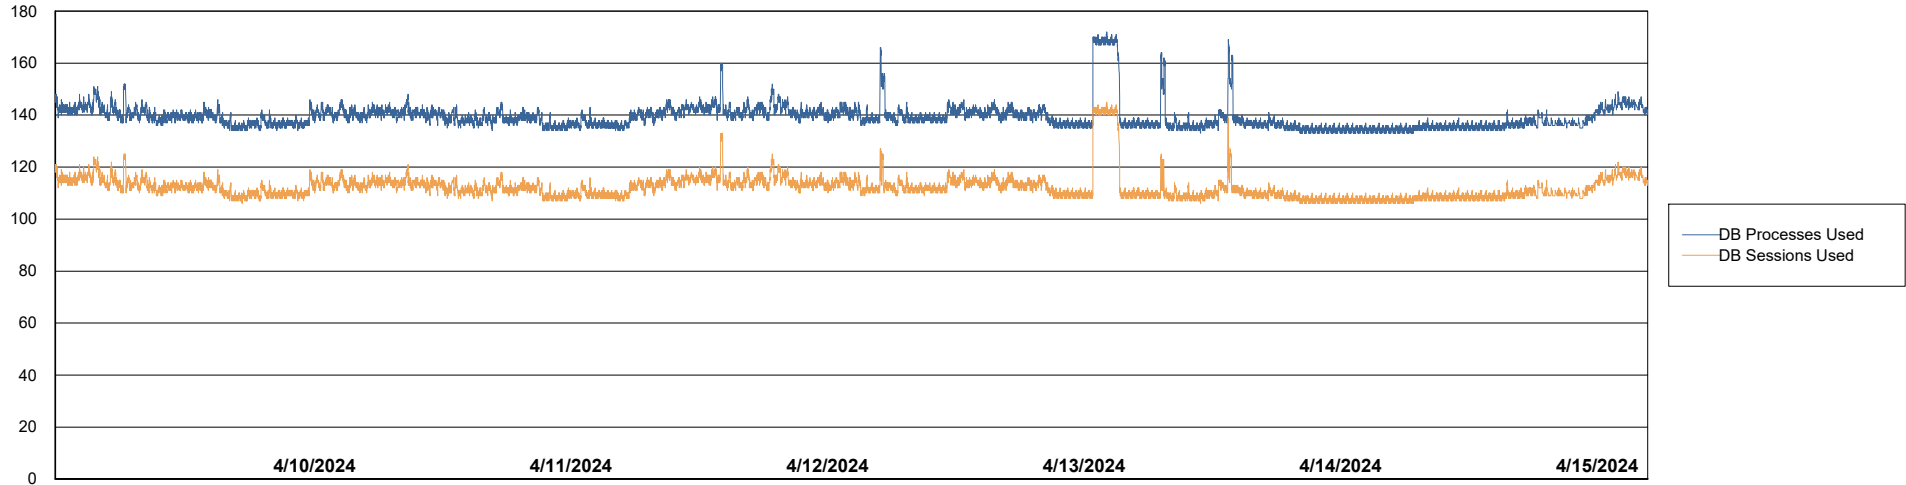

Database Performance STK_PRD_ABSDBORACLE01_ABS1