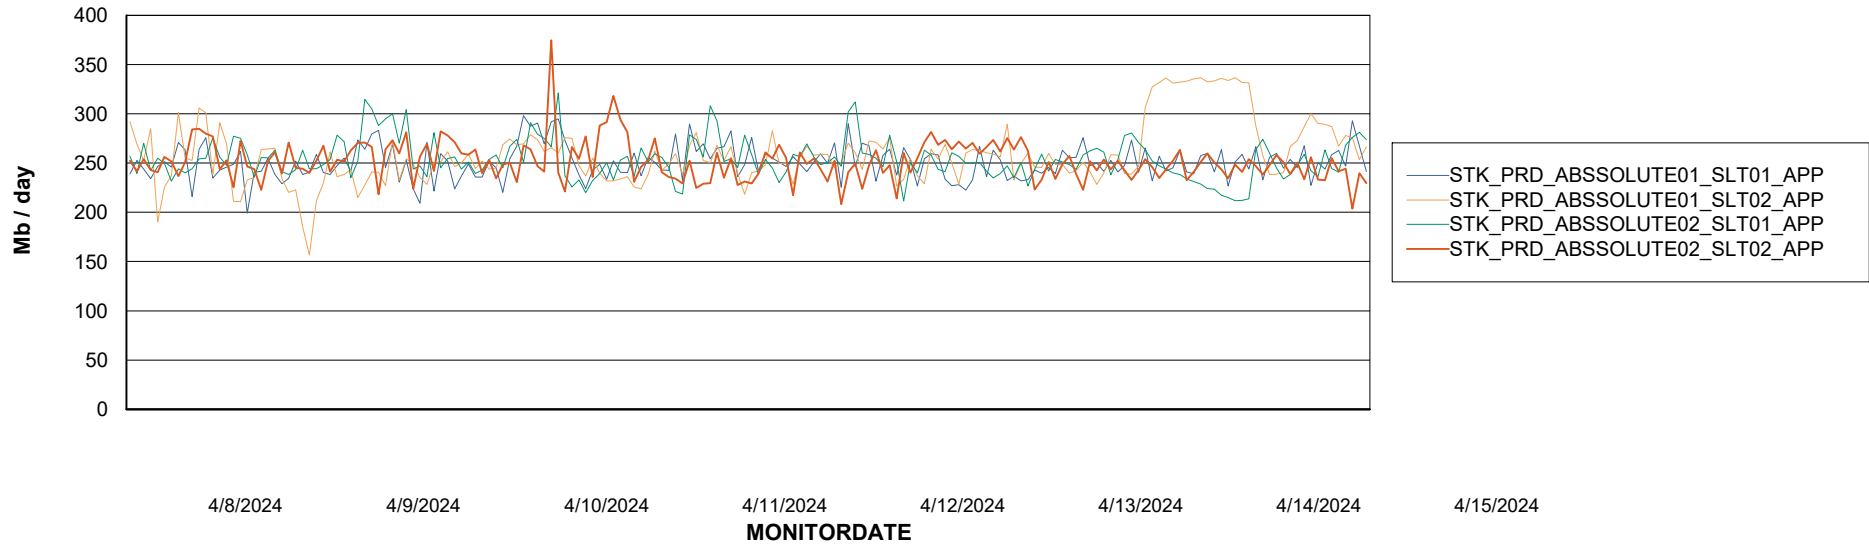

ABSSolute Application Server Services

Avg memory used per ABS Server Service