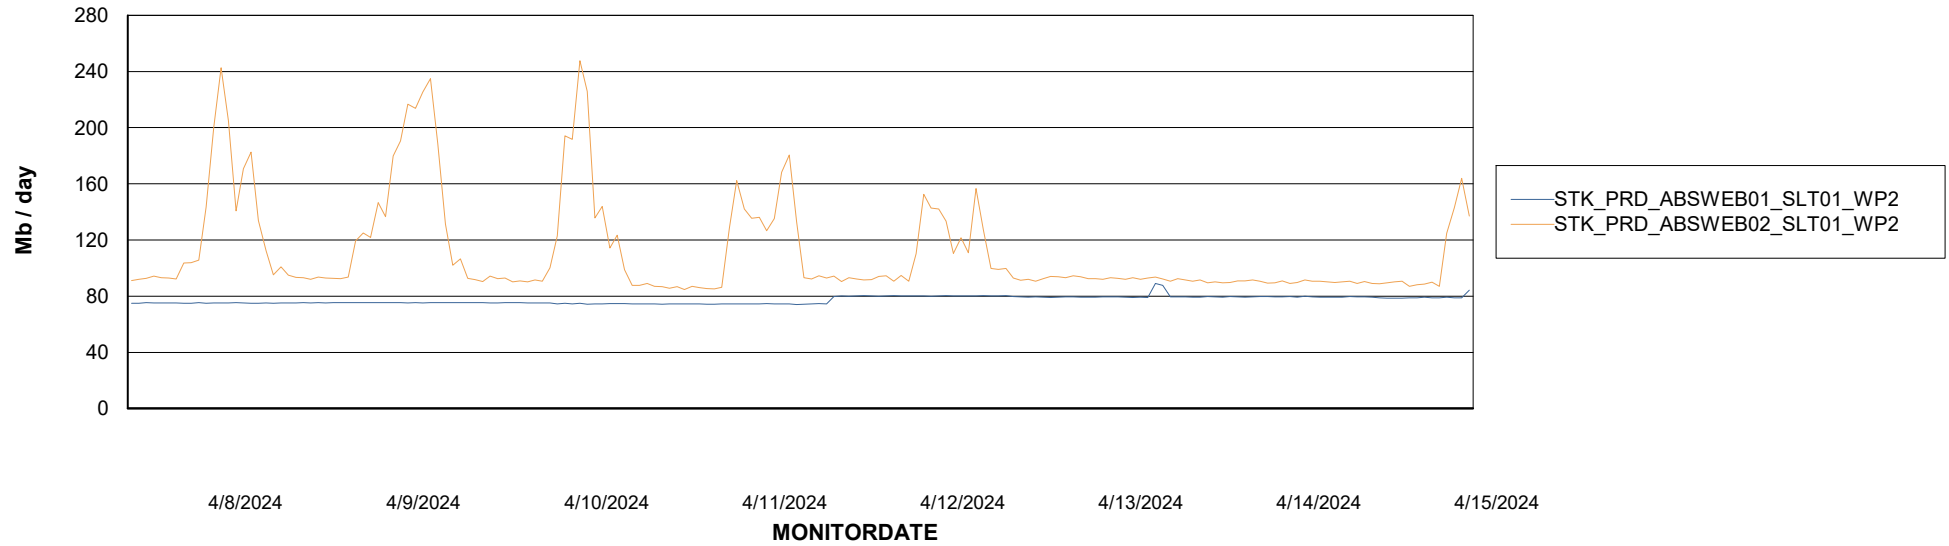

ABSSolute Application ReportServer Services

Avg memory used per ReportServer Service

Weekly SLA Customer Report

Customer STK_Production
Database ID 82

ABSolute Web Component Services

Avg memory used per ABS Web component