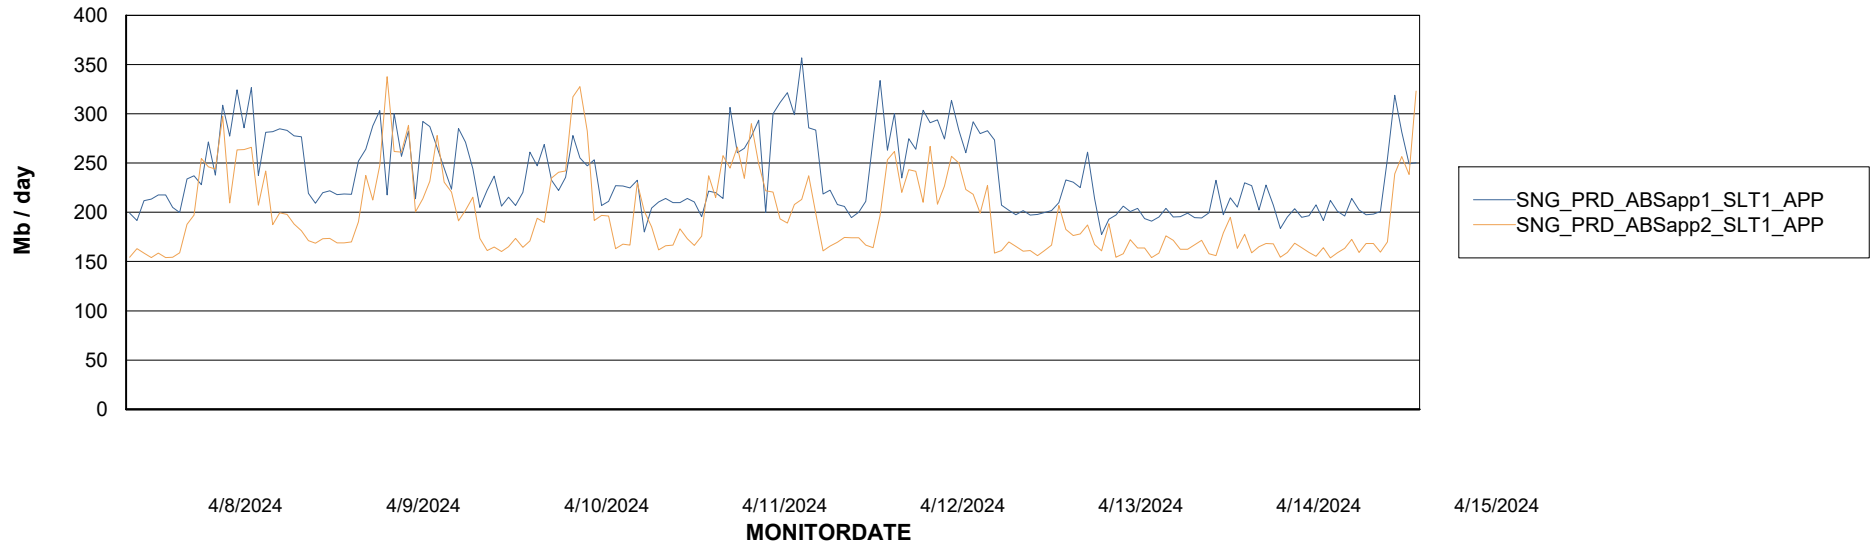

Date	Tablespace Name	Filesize (Gb)	Usedsize (Gb)	Percentage free
4/15/2024	ABSDATA	54	43	20
	INDX	146	118	19
4/14/2024	ABSDATA	54	43	20
	INDX	146	118	19
4/13/2024	ABSDATA	54	43	20
	INDX	146	118	19
4/12/2024	ABSDATA	54	43	20
	INDX	146	118	19
4/11/2024	ABSDATA	54	43	20
	INDX	146	118	19
4/10/2024	ABSDATA	54	43	20
	INDX	146	118	19
4/9/2024	ABSDATA	54	43	20
	INDX	146	118	19

Weekly SLA Customer Report

Customer SNG_Production
Database ID 70

ABSSolute Application Server Services

Avg memory used per ABS Server Service

Avg users per day per ABS server

Weekly SLA Customer Report

Customer SNG_Production
Database ID 70