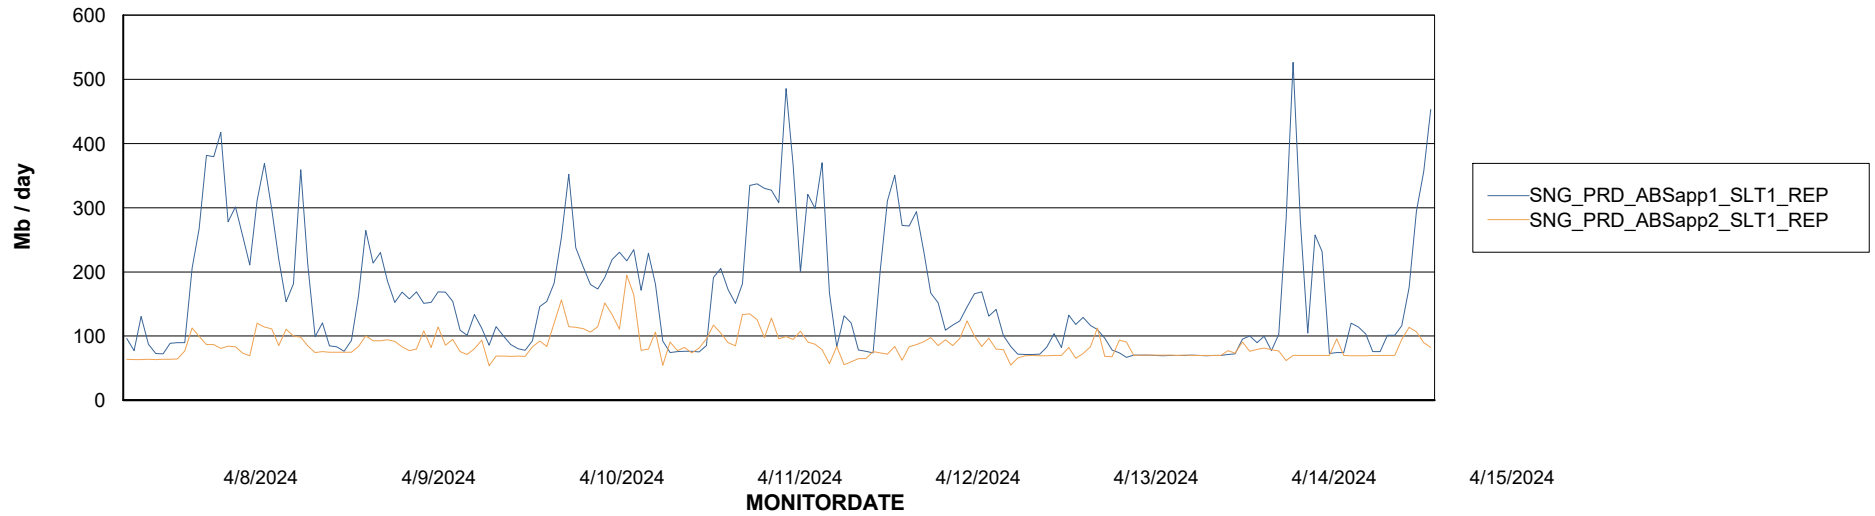

ABSSolute Application ReportServer Services

Avg memory used per ReportServer Service