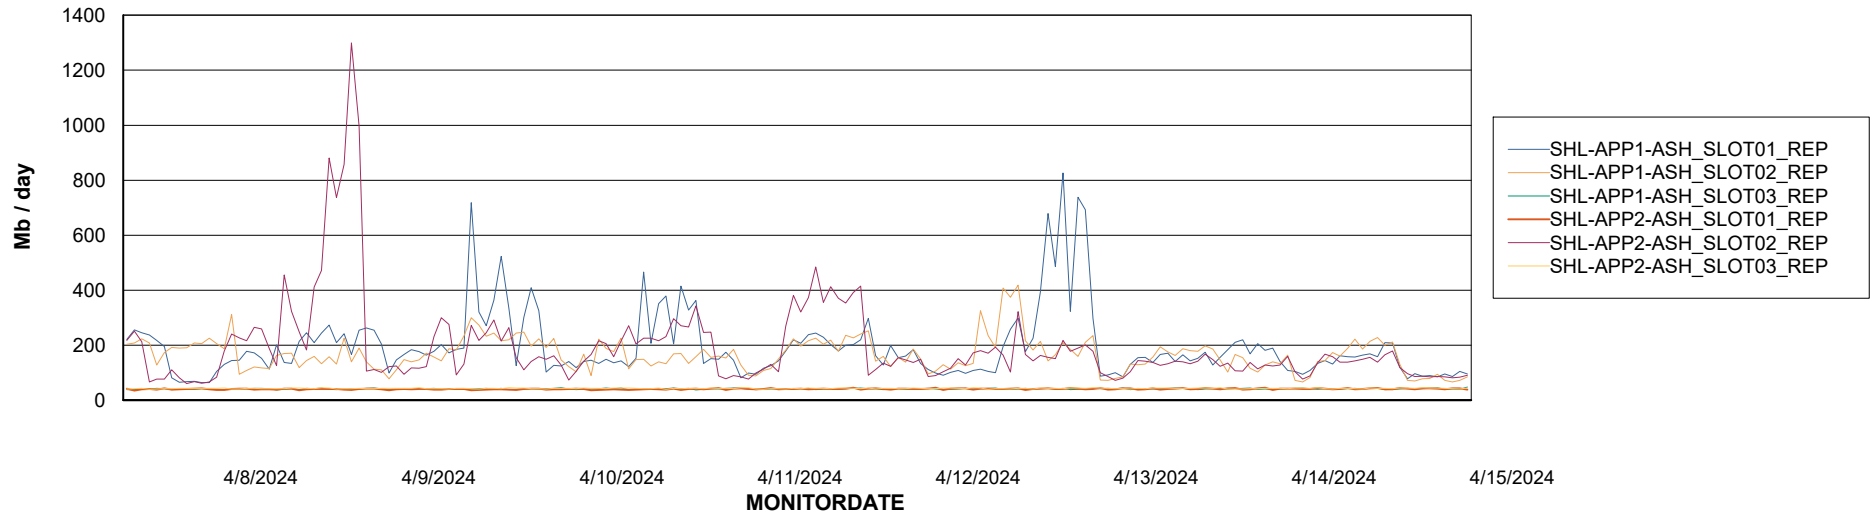

Customer SHL OCI ASH Production
Database ID 182

Standby Database Health SHL OCI ASH Production

Recovery lag for last 7 days

Weekly SLA Customer Report

Customer SHL OCI ASH Production
Database ID 182

ABSSolute Application Server Services

Avg memory used per ABS Server Service

Avg users per day per ABS server

Weekly SLA Customer Report

Customer SHL OCI ASH Production
Database ID 182

ABSSolute Application ReportServer Services

Avg memory used per ReportServer Service