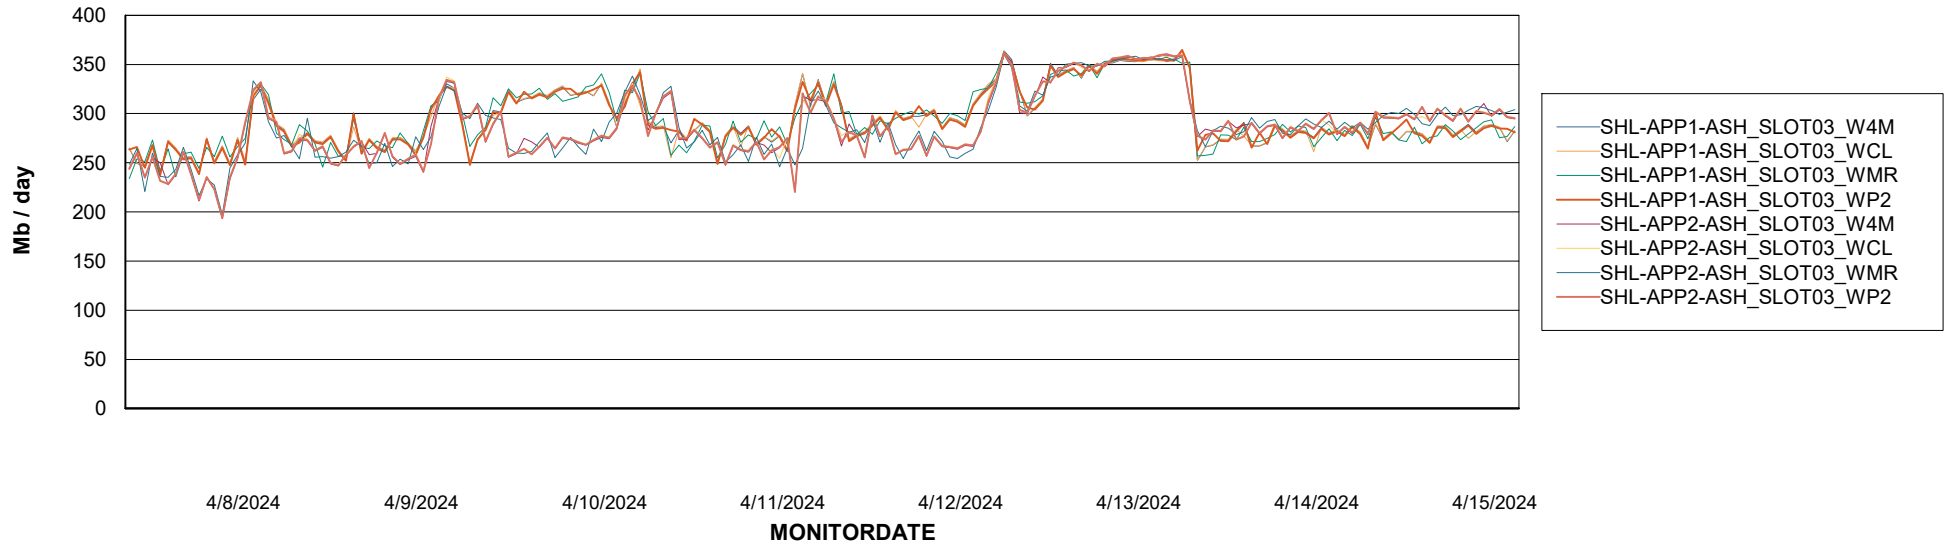

ABSSolute Web Component Services

Avg memory used per ABS Web component