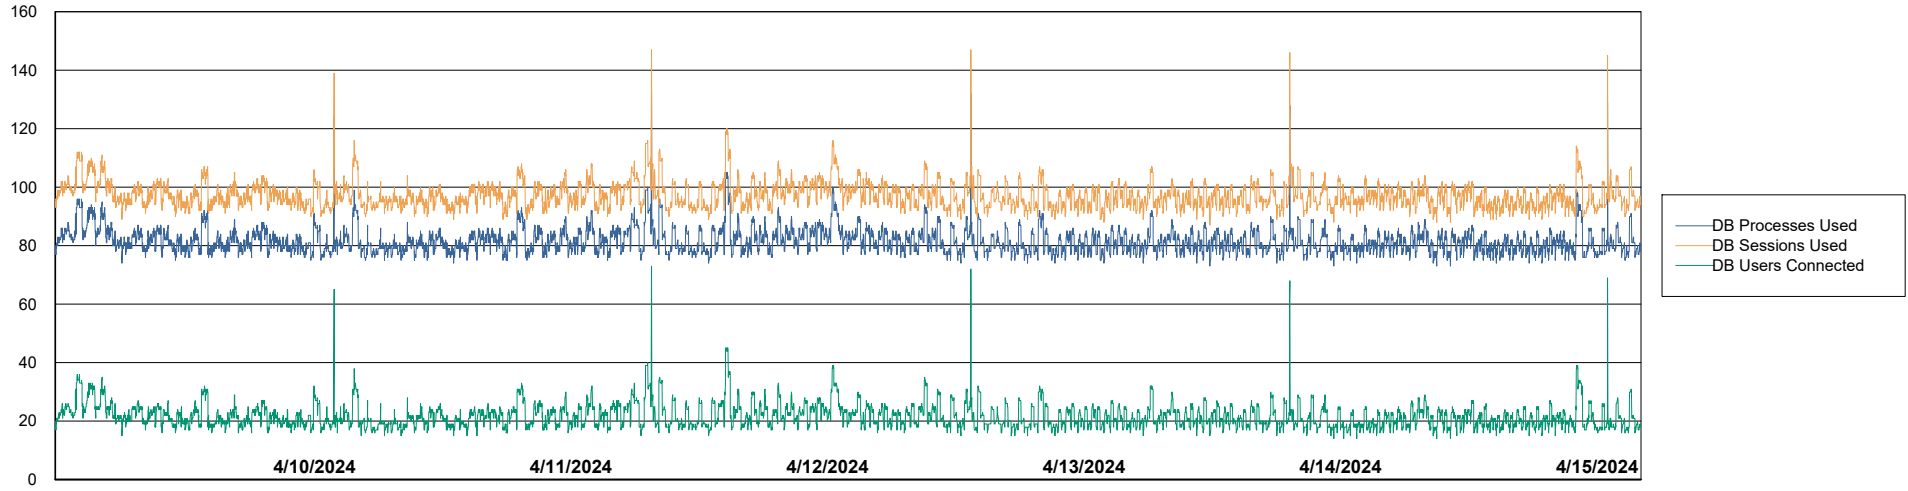

Database Performance SHL-BI-ASH_PROD_ABS1