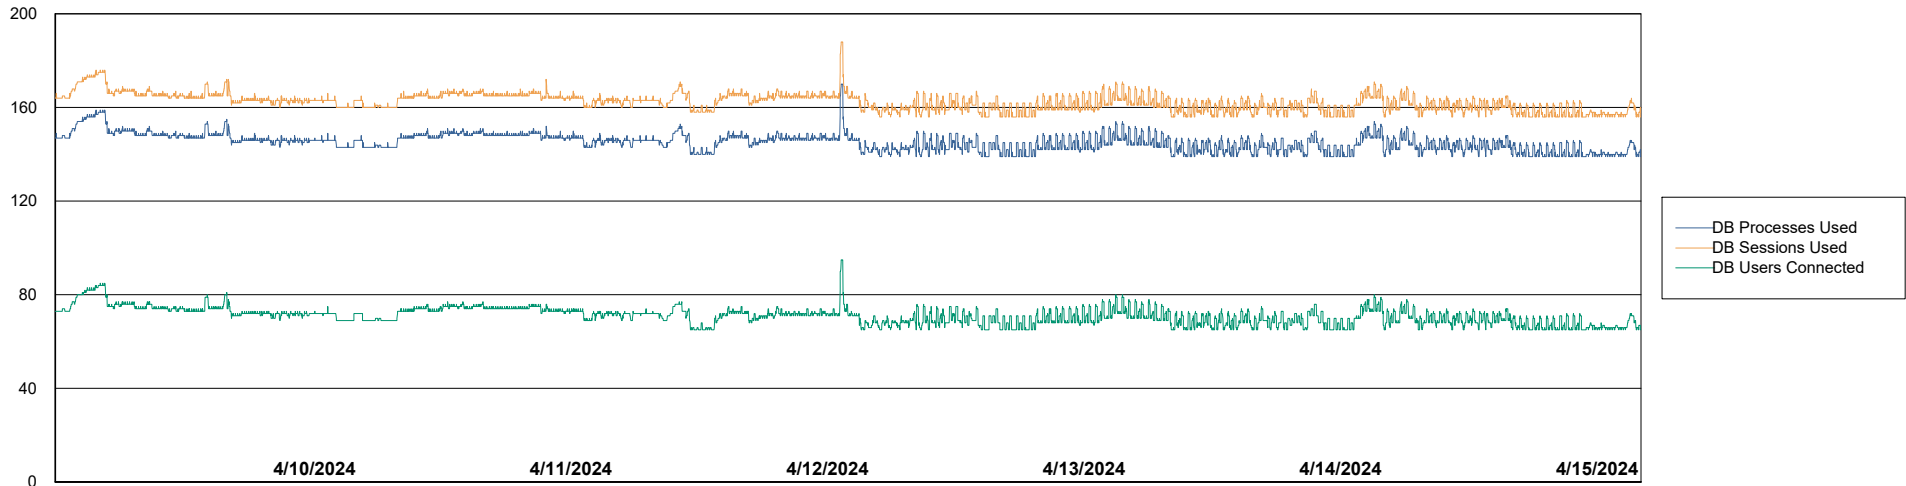

Weekly SLA Customer Report

Customer SHL OCI ASH Production
Database ID 182

Database Performance SHL-BI-ASH_PROD_ABS1

Weekly SLA Customer Report

Customer SHL OCI ASH Production
Database ID 182

Database Performance SHL-DBS1-ASH_PROD_ABS1