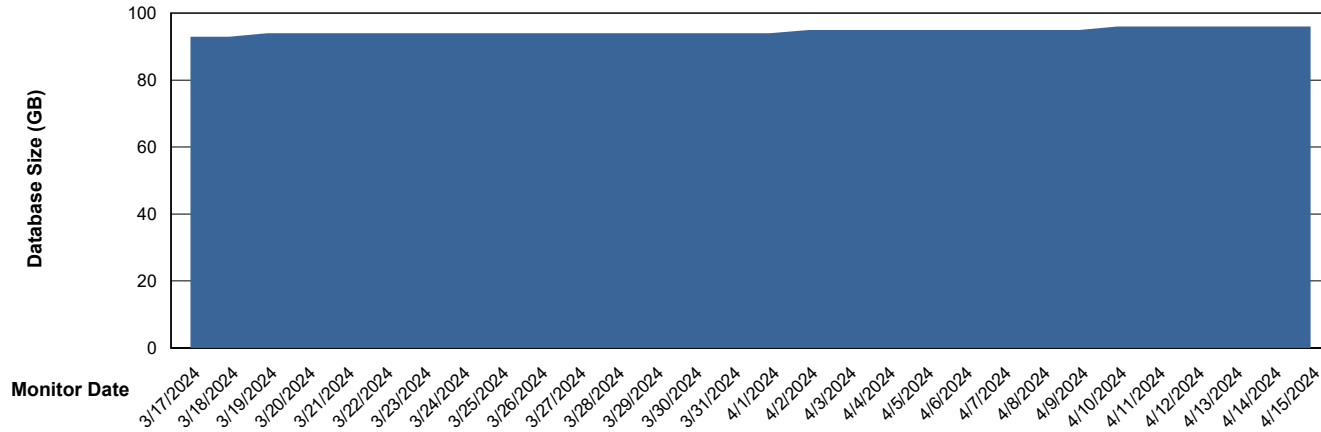

Weekly SLA Customer Report

Customer SHL OCI ASH Production
Database ID 182

Database Performance SHL-BI-ASH_PROD_ABS1

Weekly SLA Customer Report

Customer SHL OCI ASH Production
Database ID 182

Database Performance SHL-DBS1-ASH_PROD_ABS1

Weekly SLA Customer Report

Customer SHL OCI ASH Production
Database ID 182

Database Performance SHL-DBS2-ASH_PROD_HSBABS1

Weekly SLA Customer Report

Customer SHL OCI ASH Production
Database ID 182

DATABASE SIZE SHL-BI-ASH_PROD_ABS1

Database growth over last month

DATABASE SIZE SHL-DBS1-ASH_PROD_ABS1

Database growth over last month

Weekly SLA Customer Report

Customer SHL OCI ASH Production
Database ID 182

Database Tablespace SHL-BI-ASH_PROD_ABS1