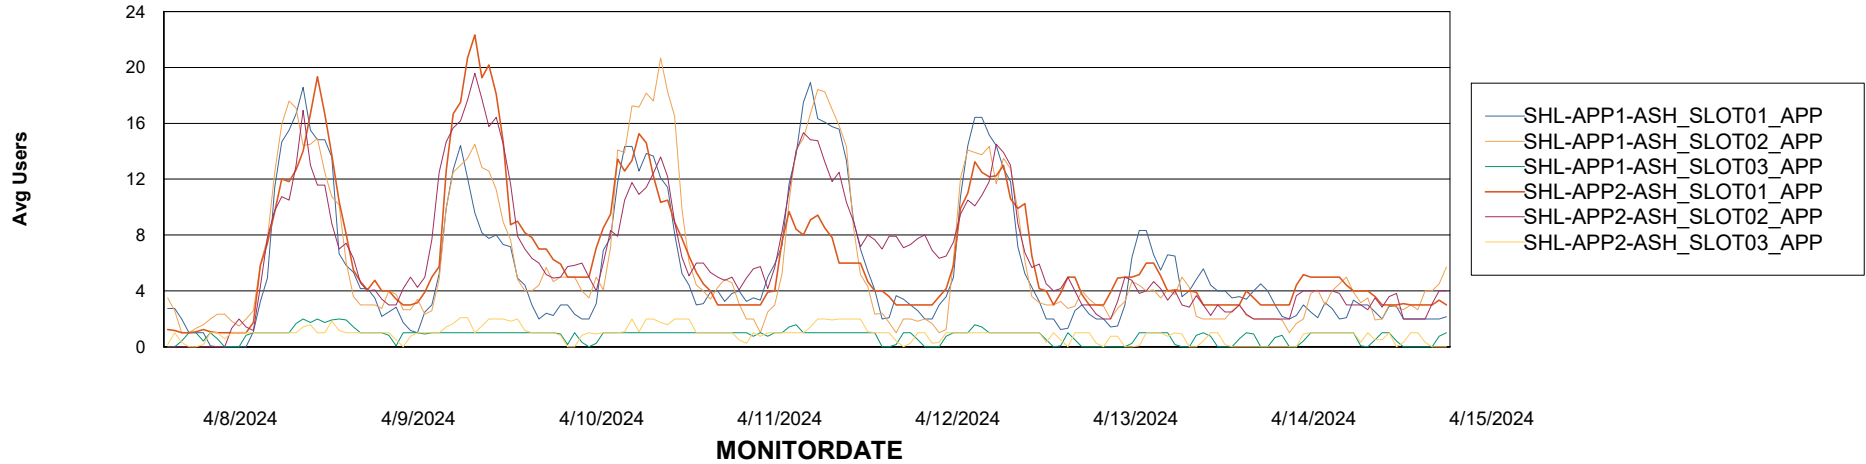

Avg users per day per ABS server