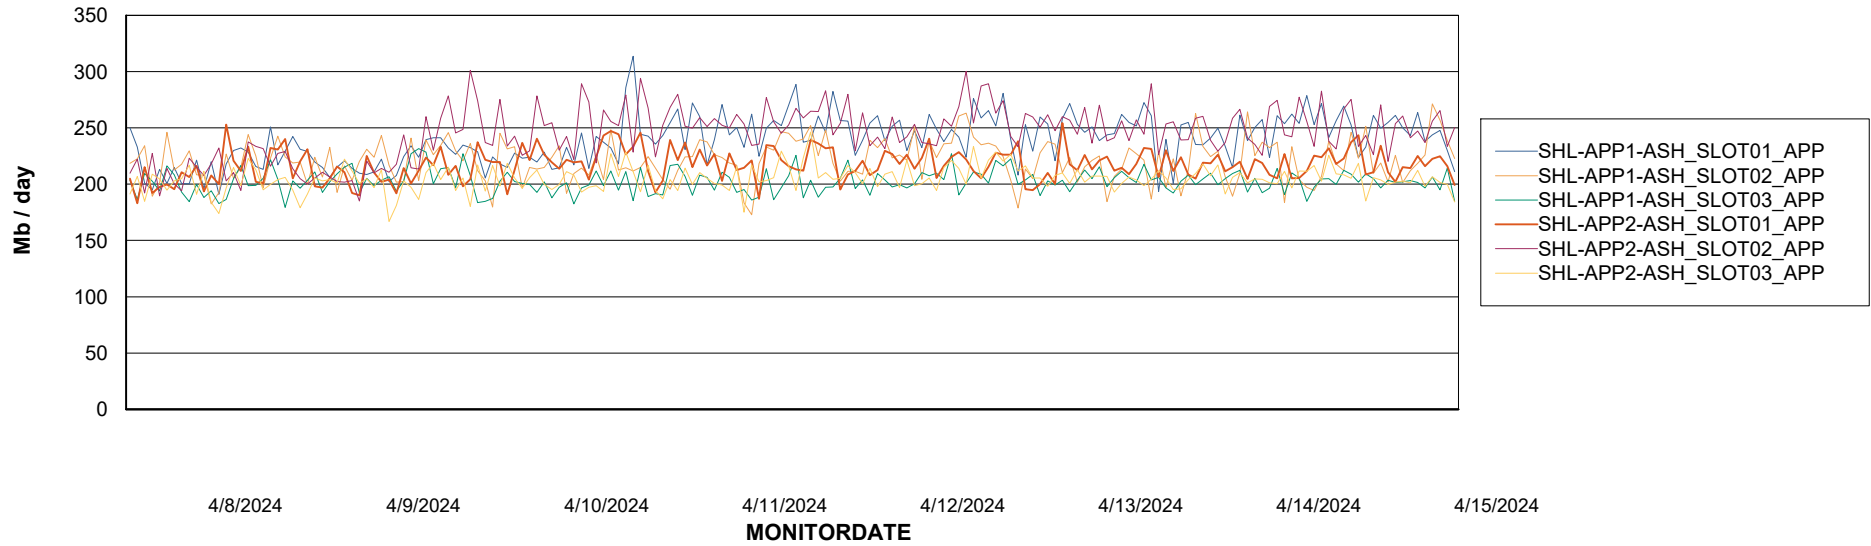

ABSSolute Application Server Services

Avg memory used per ABS Server Service