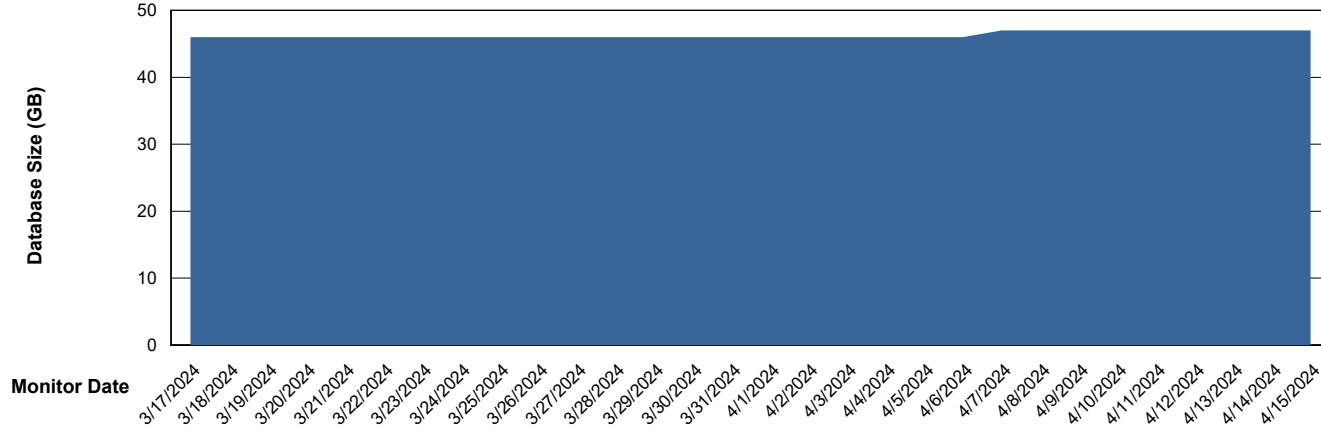

Weekly SLA Customer Report

Customer SHL OCI ASH Production
Database ID 182

Database Performance SHL-BI-ASH_PROD_ABS1

Weekly SLA Customer Report

Customer SHL OCI ASH Production
Database ID 182

Database Performance SHL-DBS1-ASH_PROD_ABS1

Weekly SLA Customer Report

Customer SHL OCI ASH Production
Database ID 182

Database Performance SHL-DBS2-ASH_PROD_HSBABS1

Weekly SLA Customer Report

Customer SHL OCI ASH Production
Database ID 182

DATABASE SIZE SHL-BI-ASH_PROD_ABS1

Database growth over last month

DATABASE SIZE SHL-DBS1-ASH_PROD_ABS1

Database growth over last month

Weekly SLA Customer Report

Customer SHL OCI ASH Production
Database ID 182

Database Tablespace SHL-BI-ASH_PROD_ABS1