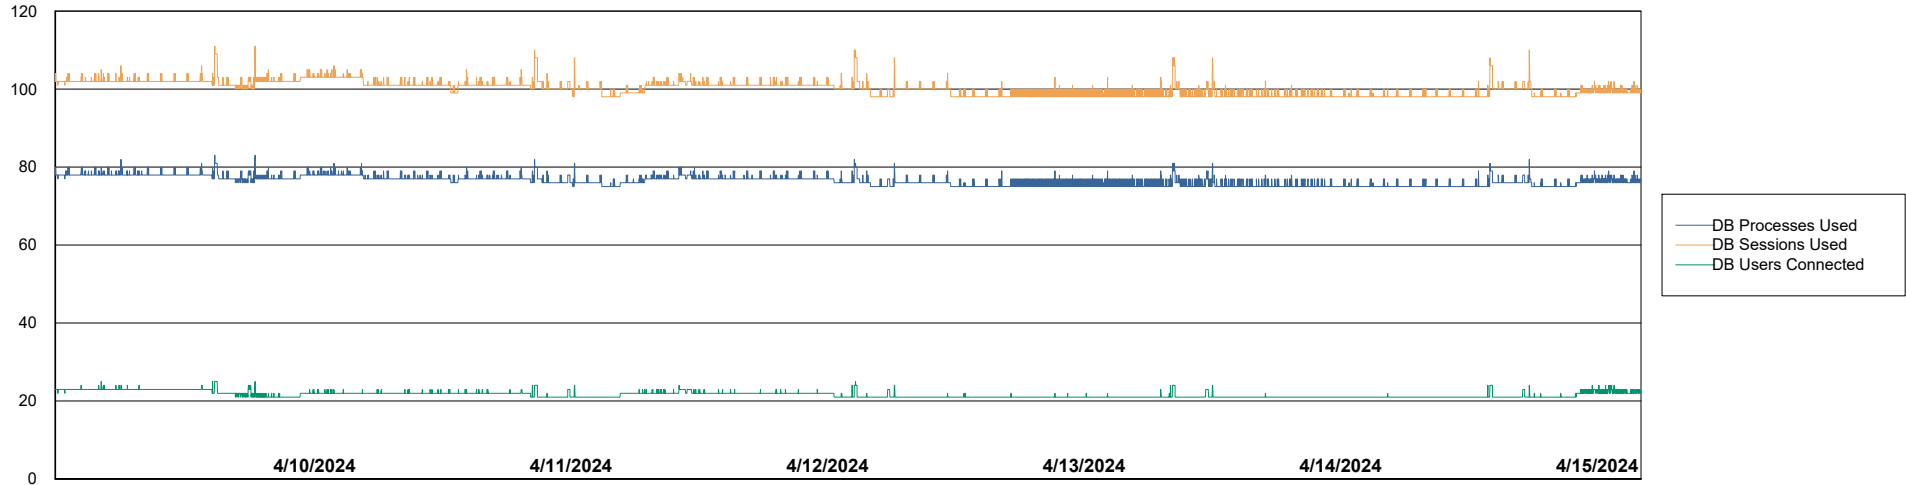

Database Performance RSS_PRD_SV1364_PRD_ABS1