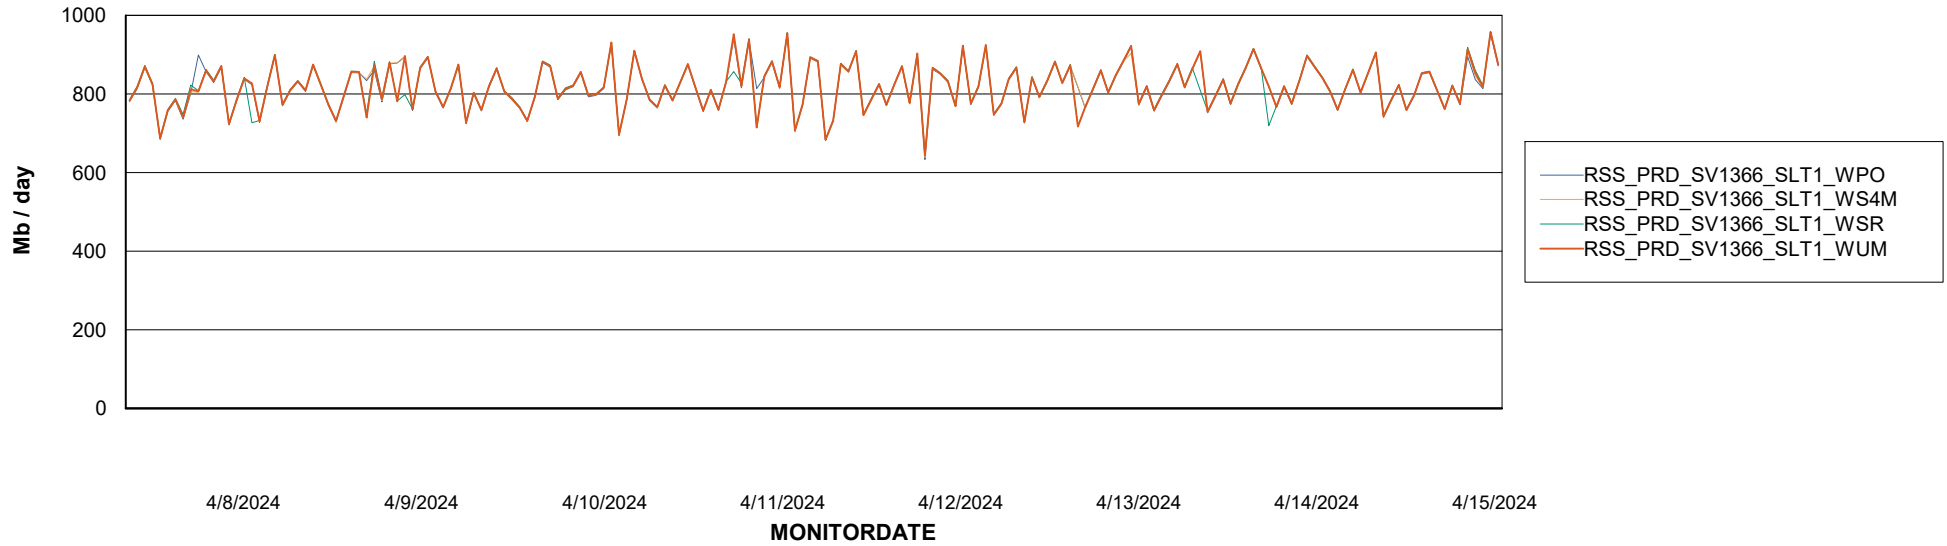

ABSSolute Web Component Services

Avg memory used per ABS Web component