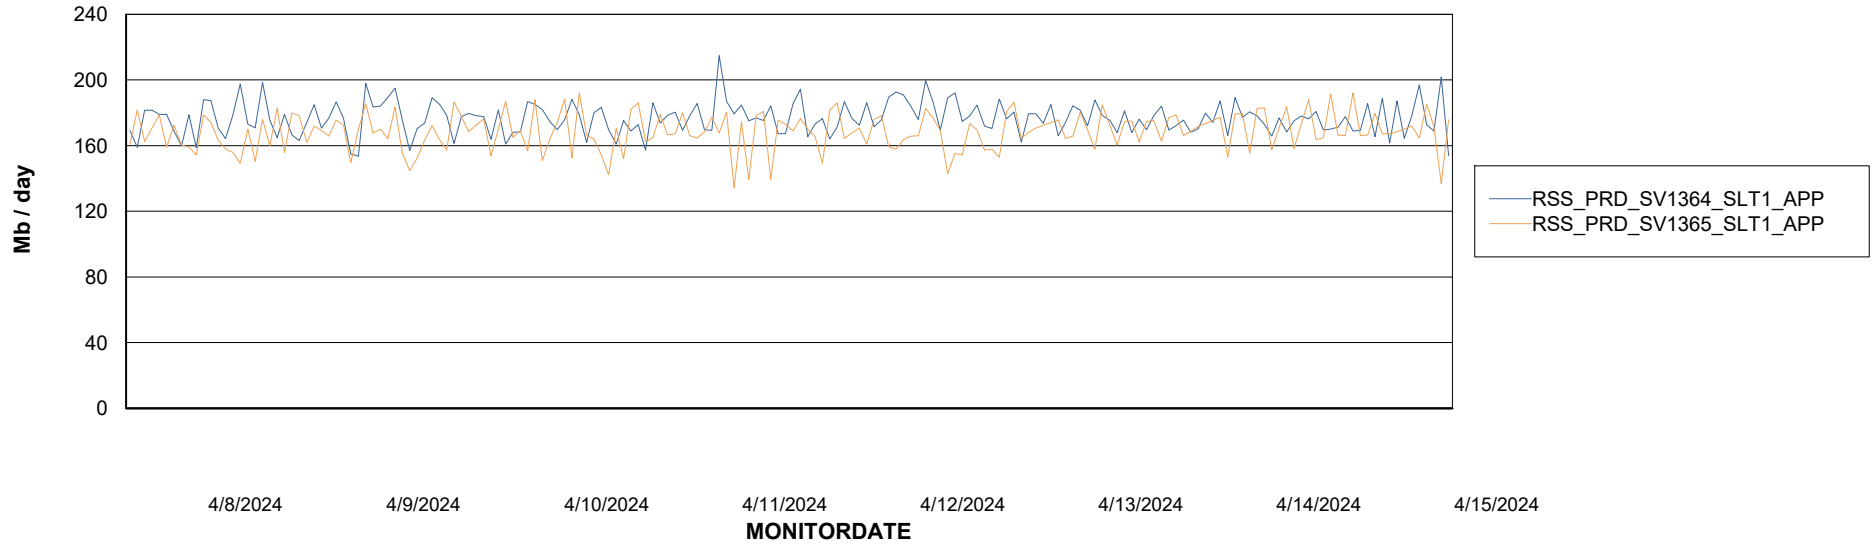

Standby Database Health RSS Production

Recovery lag for last 7 days

Weekly SLA Customer Report

Customer RSS Production
Database ID 52

ABSSolute Application Server Services

Avg memory used per ABS Server Service