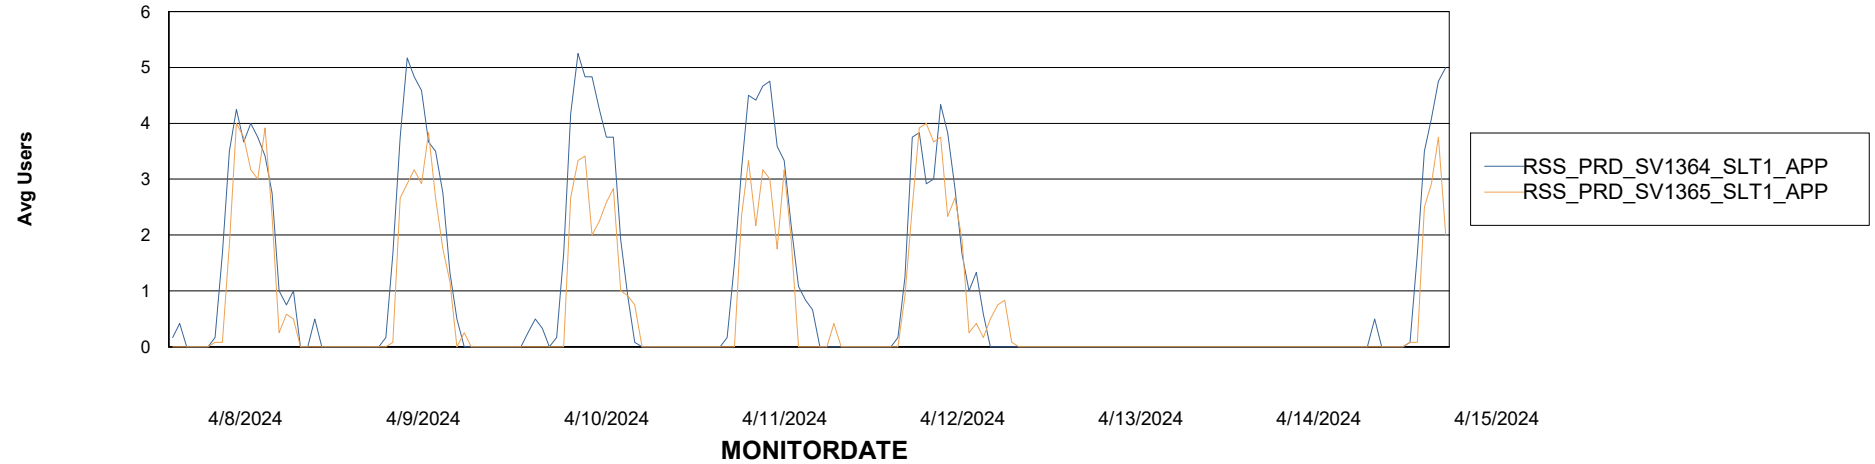

Avg users per day per ABS server