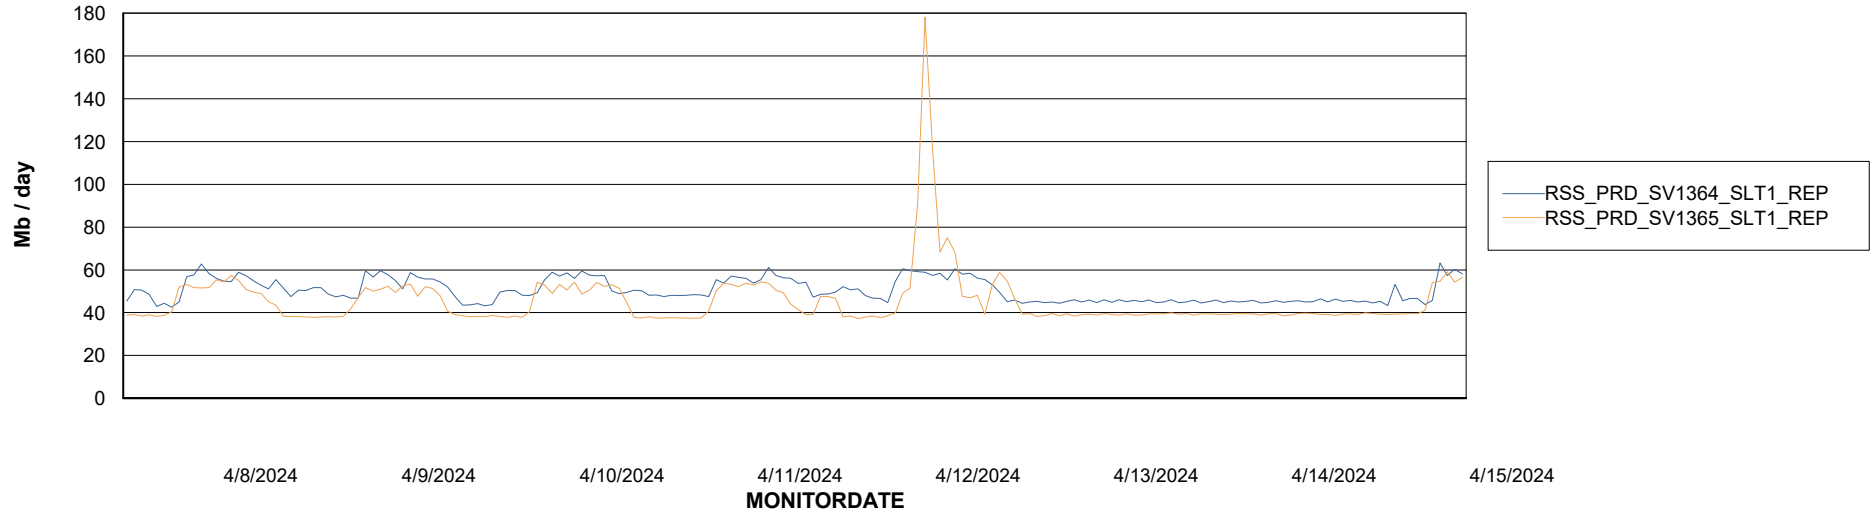

Avg users per day per ABS server

Weekly SLA Customer Report

Customer RSS Production
Database ID 52

ABSSolute Application ReportServer Services

Avg memory used per ReportServer Service

Weekly SLA Customer Report