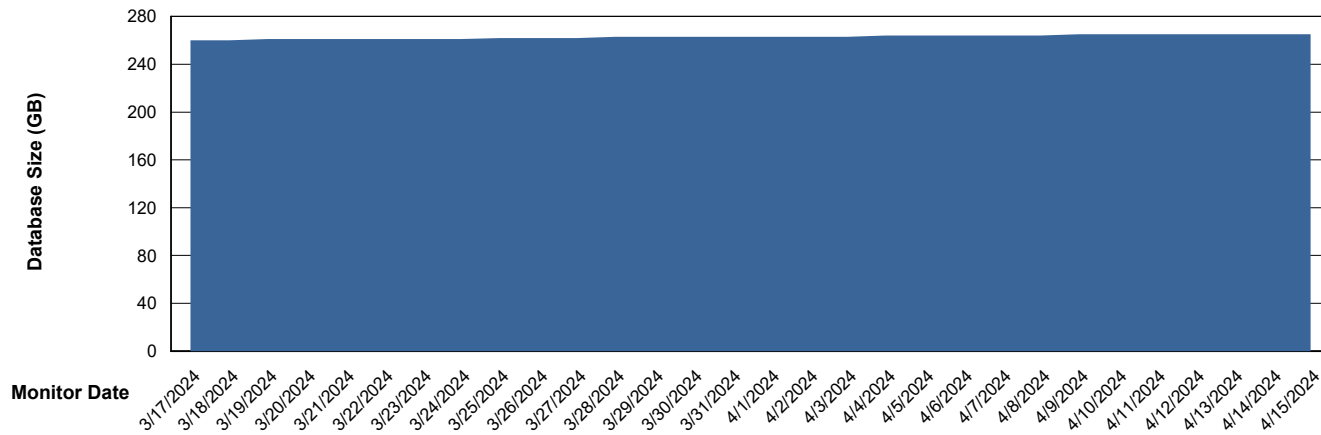

Weekly SLA Customer Report

Customer RFL_Production
Database ID 36

Database Performance RFL_PRD_ABS01_DB

Weekly SLA Customer Report

Customer RFL_Production
Database ID 36

Database Performance RFL_PRD_ABS02_STB_DB

DATABASE SIZE RFL_PRD_ABS01_DB

Database growth over last month

Weekly SLA Customer Report

Customer RFL_Production
 Database ID 36

Database Tablespace RFL_PRD_ABS01_DB

Date	Tablespace Name	Filesize (Gb)	Usedsize (Gb)	Percentage free
4/15/2024	ABSDATA	93	77	17
	INDX	212	177	17
4/14/2024	ABSDATA	93	77	17
	INDX	212	177	17
4/13/2024	ABSDATA	93	77	17
	INDX	212	177	17
4/12/2024	ABSDATA	93	77	17
	INDX	212	177	17
4/11/2024	ABSDATA	93	77	17
	INDX	212	177	17
4/10/2024	ABSDATA	93	77	17
	INDX	212	176	17
4/9/2024	ABSDATA	93	77	17
	INDX	212	176	17