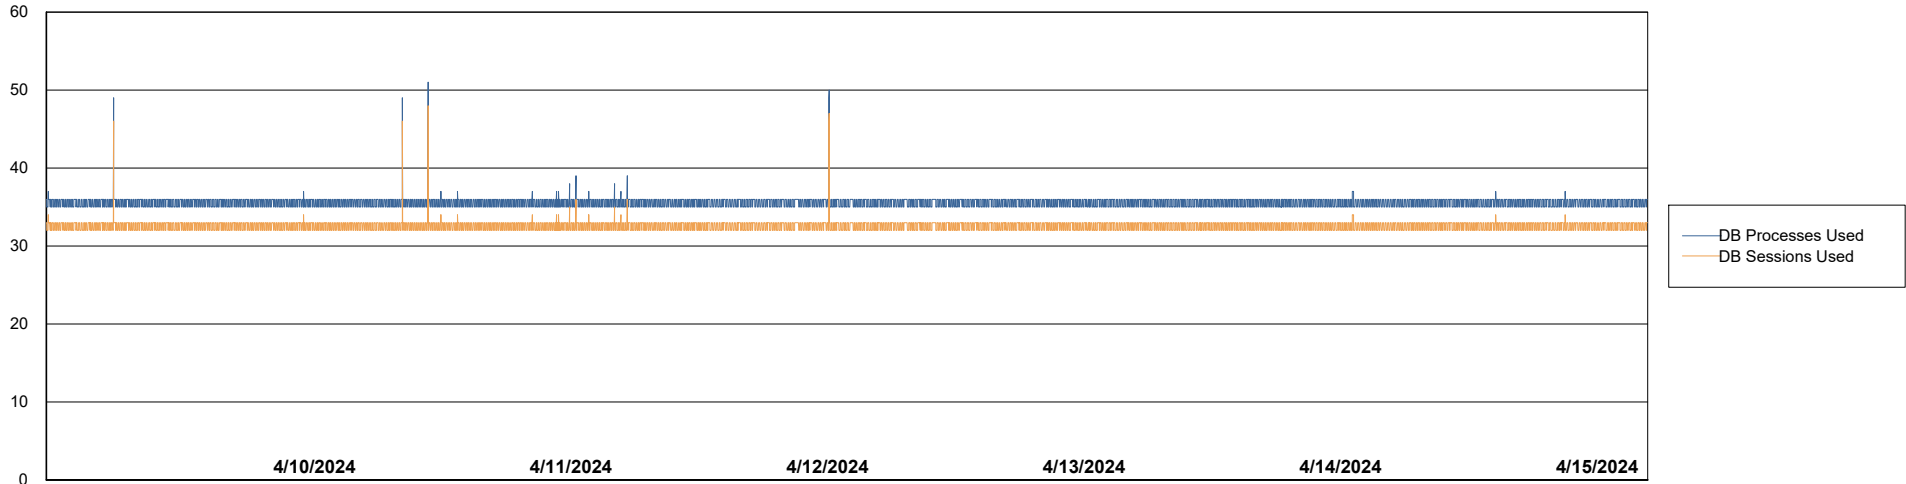

Weekly SLA Customer Report

Customer RFL_Production
Database ID 36

Database Performance RFL_PRD_ABS01_DB

Weekly SLA Customer Report

Customer RFL_Production
Database ID 36

Database Performance RFL_PRD_ABS02_STB_DB

DATABASE SIZE RFL_PRD_ABS01_DB

Database growth over last month

Weekly SLA Customer Report

Customer RFL_Production
 Database ID 36

Database Tablespace RFL_PRD_ABS01_DB

Date	Tablespace Name	Filesize (Gb)	Usedsize (Gb)	Percentage free
4/15/2024	ABSDATA	93	77	17
	INDX	212	177	17
4/14/2024	ABSDATA	93	77	17
	INDX	212	177	17
4/13/2024	ABSDATA	93	77	17
	INDX	212	177	17
4/12/2024	ABSDATA	93	77	17
	INDX	212	177	17
4/11/2024	ABSDATA	93	77	17
	INDX	212	177	17
4/10/2024	ABSDATA	93	77	17
	INDX	212	176	17
4/9/2024	ABSDATA	93	77	17
	INDX	212	176	17