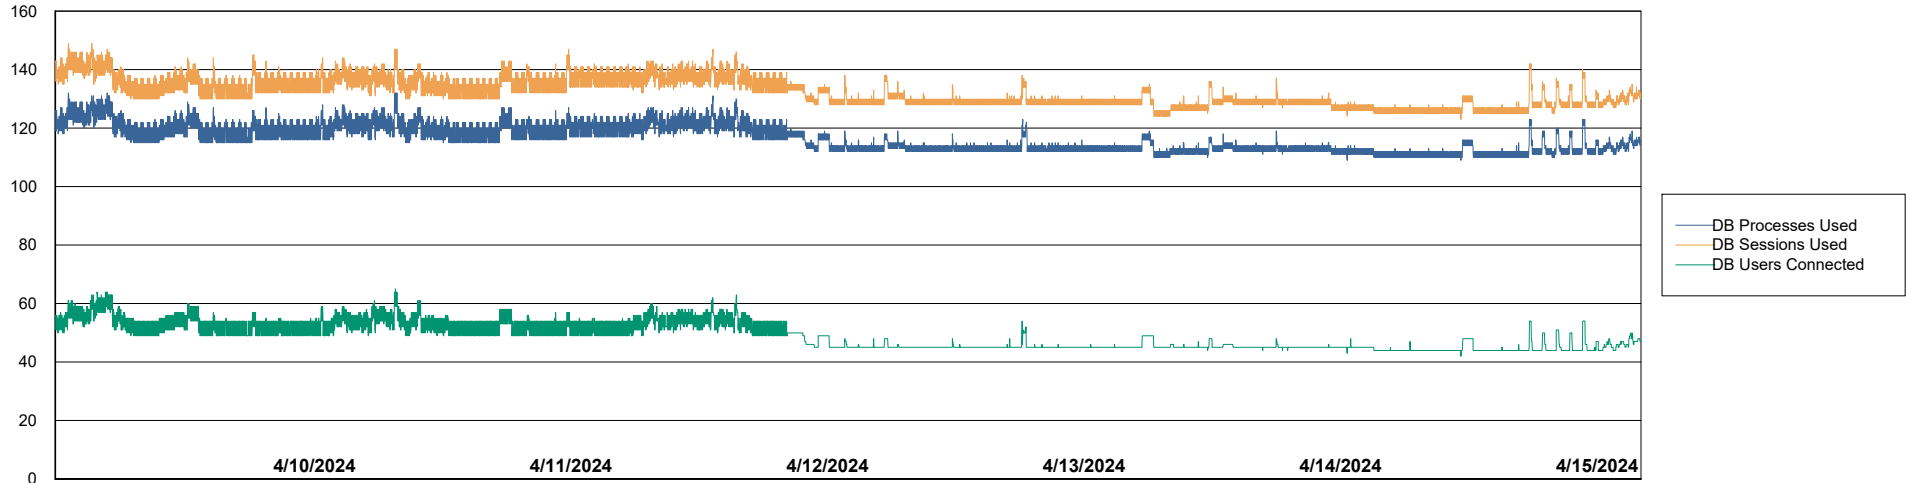

Database Performance PHS_PRD_GCAB992B_ABS1