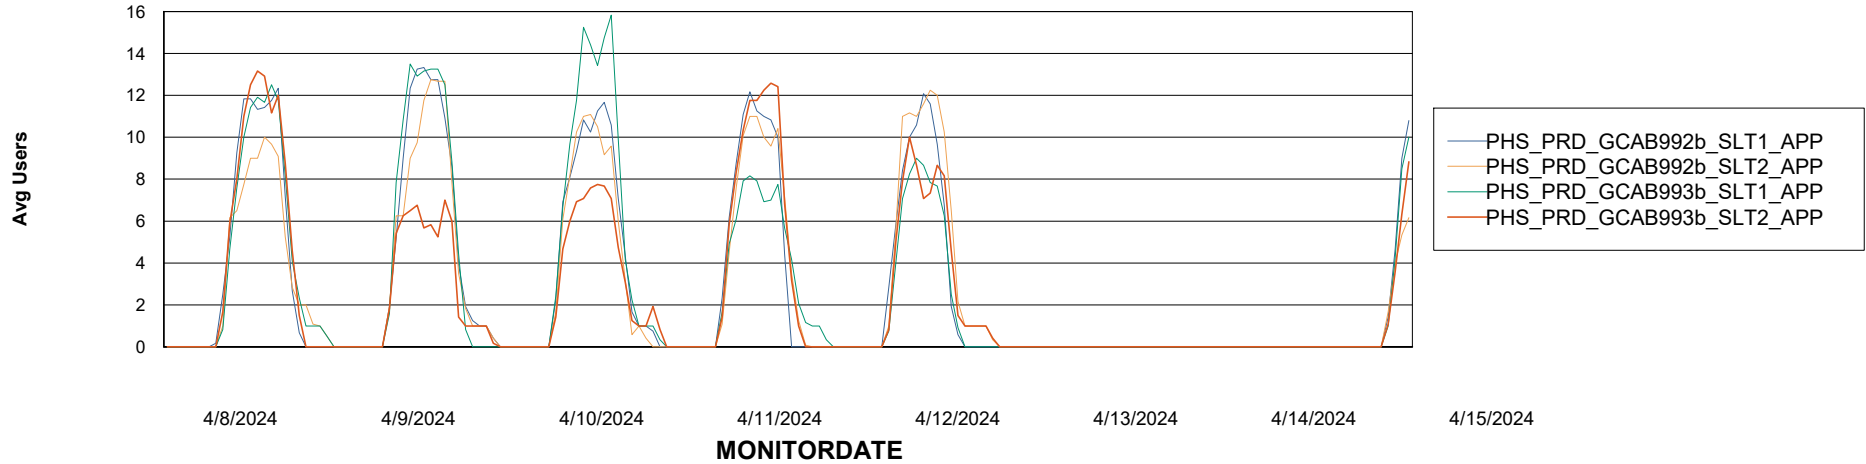

Avg users per day per ABS server