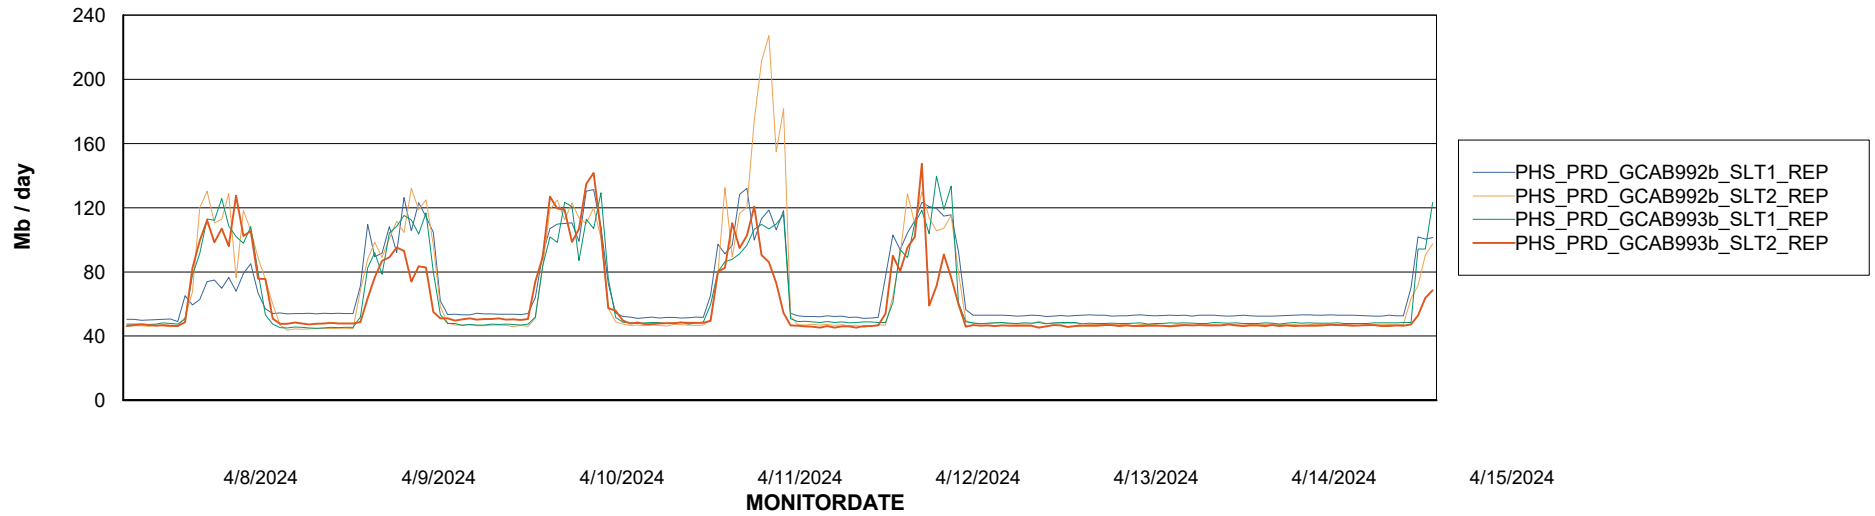

ABSSolute Application ReportServer Services

Avg memory used per ReportServer Service