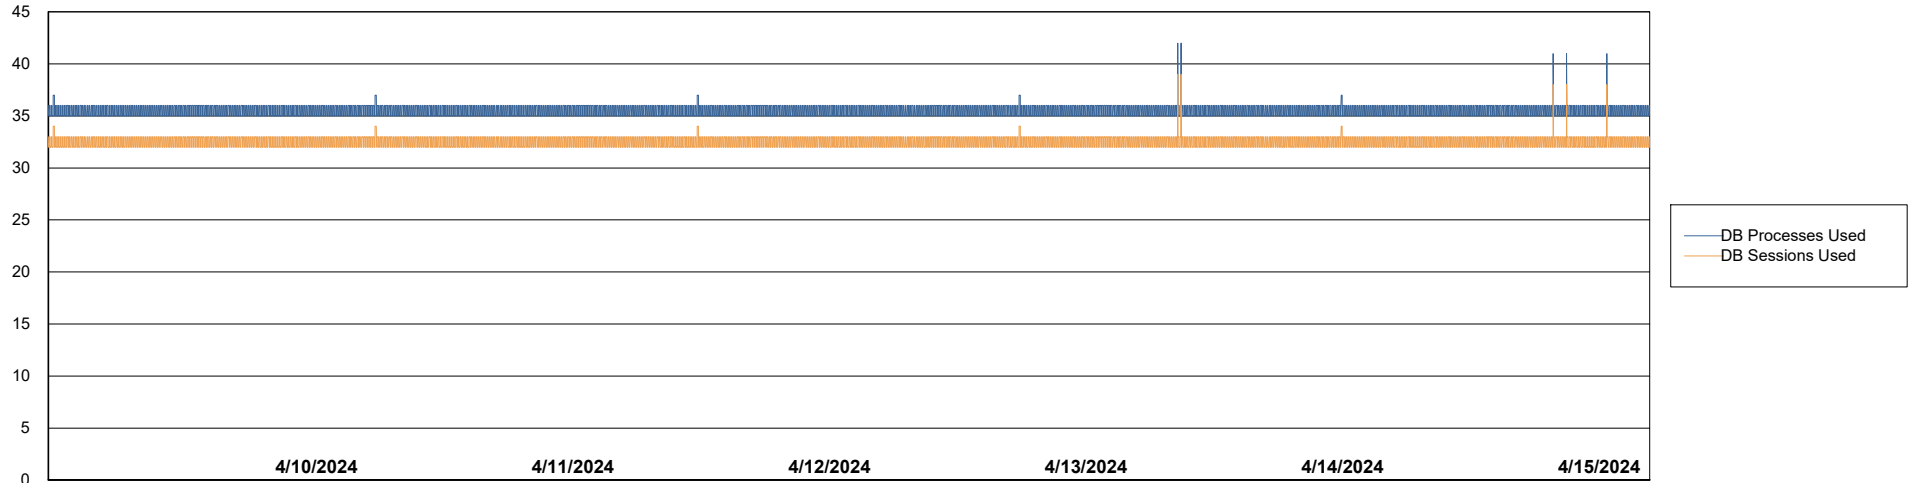

Database Performance PHS_PRD_GCAB993B_HSBABS1