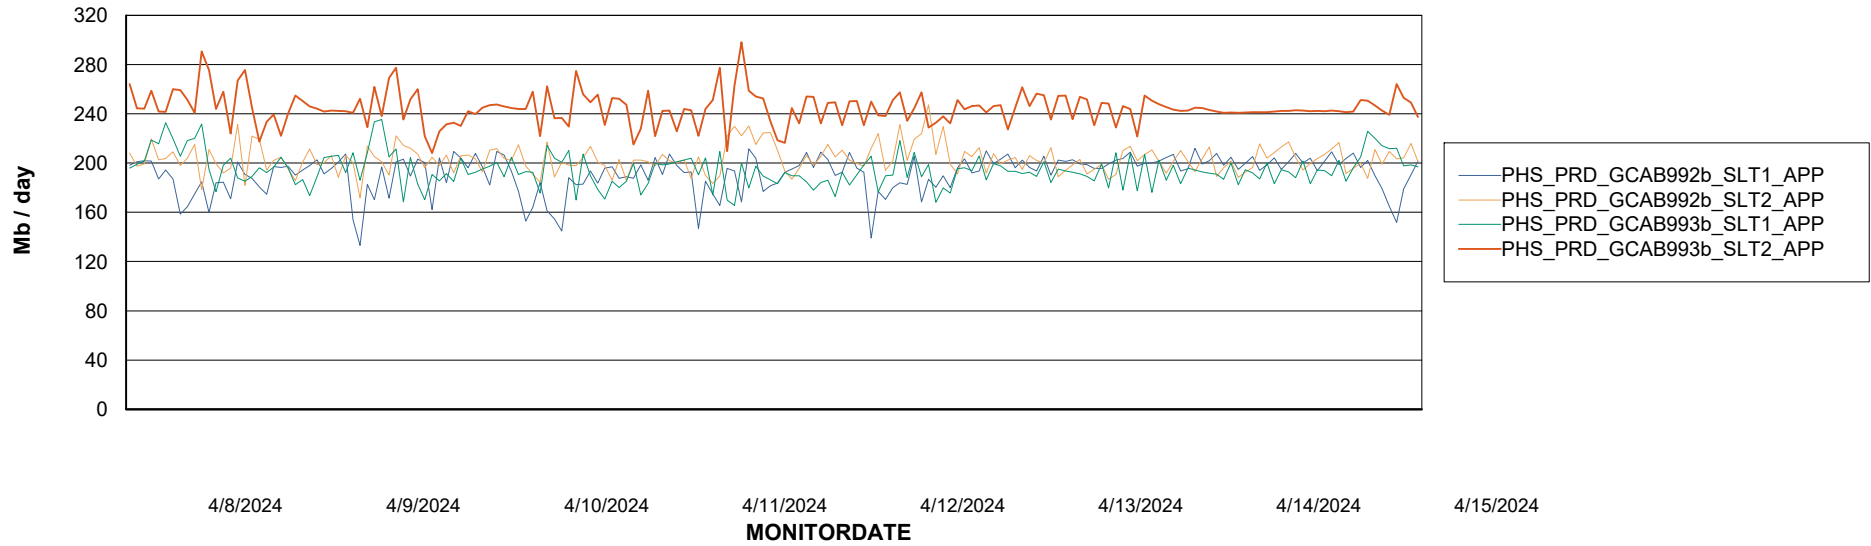

ABSSolute Application Server Services

Avg memory used per ABS Server Service