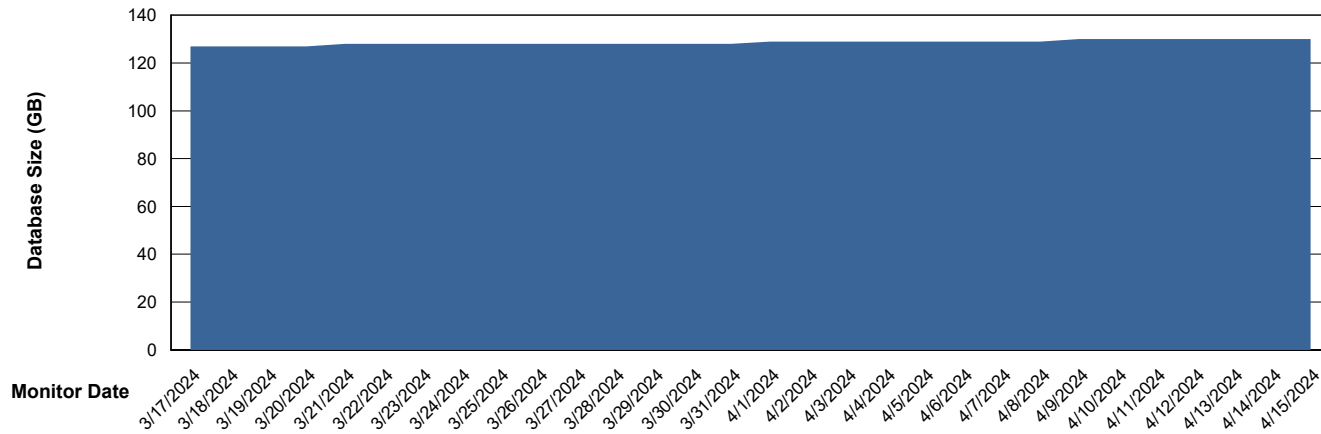

Weekly SLA Customer Report

Customer NOA_Production (24/7)
Database ID 116

Database Performance NOA_PRD_NOVOBI_ABS1

Weekly SLA Customer Report

Customer NOA_Production (24/7)
Database ID 116

DATABASE SIZE NOA_PRD_NovoABS01_ABS1

Database growth over last month

DATABASE SIZE NOA_PRD_NOVOBI_ABS1

Database growth over last month

Weekly SLA Customer Report

Customer NOA_Production (24/7)
Database ID 116

Database Tablespace NOA_PRD_NovoABS01_ABS1