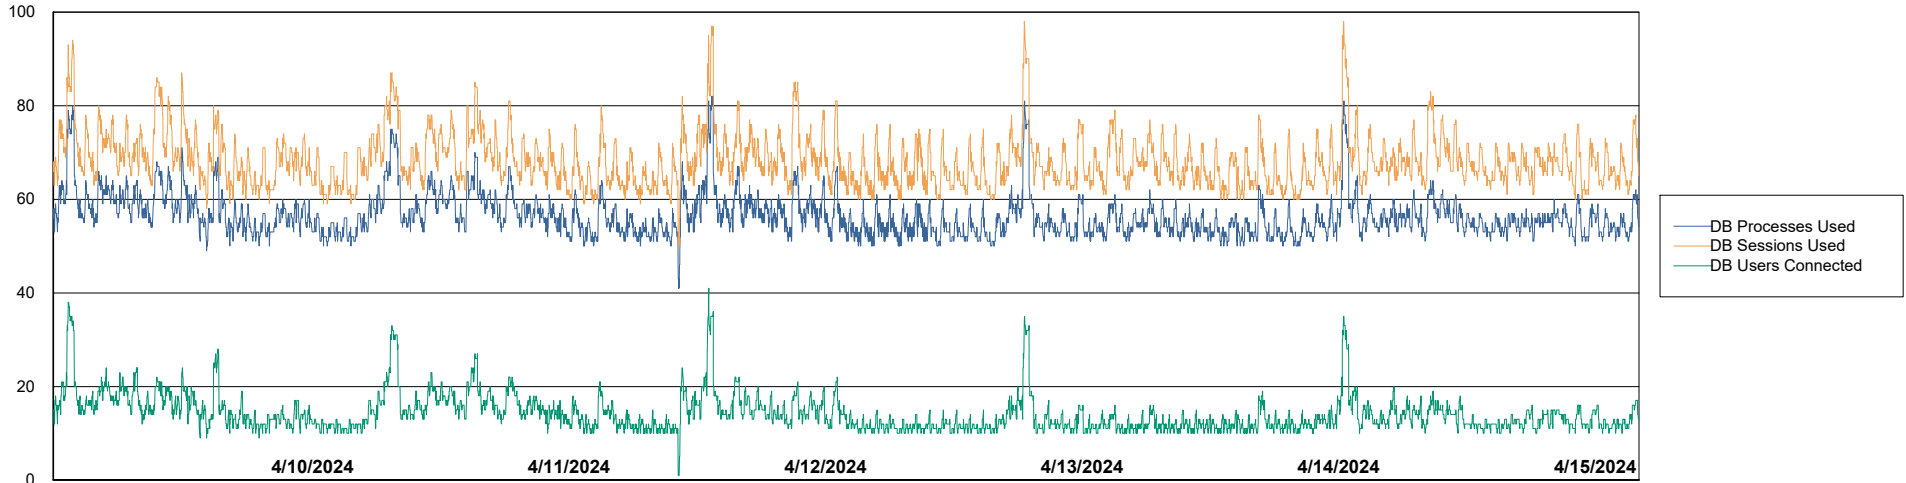

Database Performance NOA_PRD_NOVOBI_ABS1