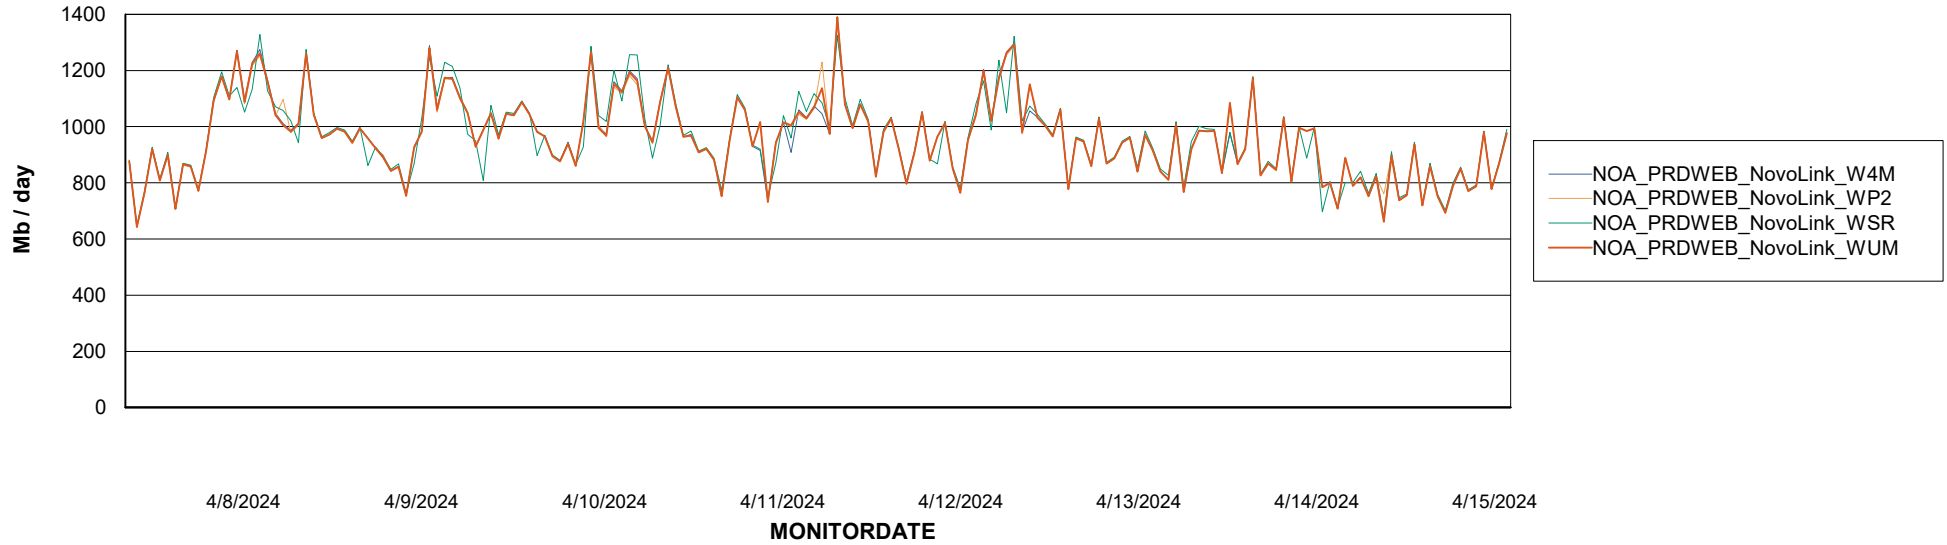

ABSSolute Web Component Services

Avg memory used per ABS Web component