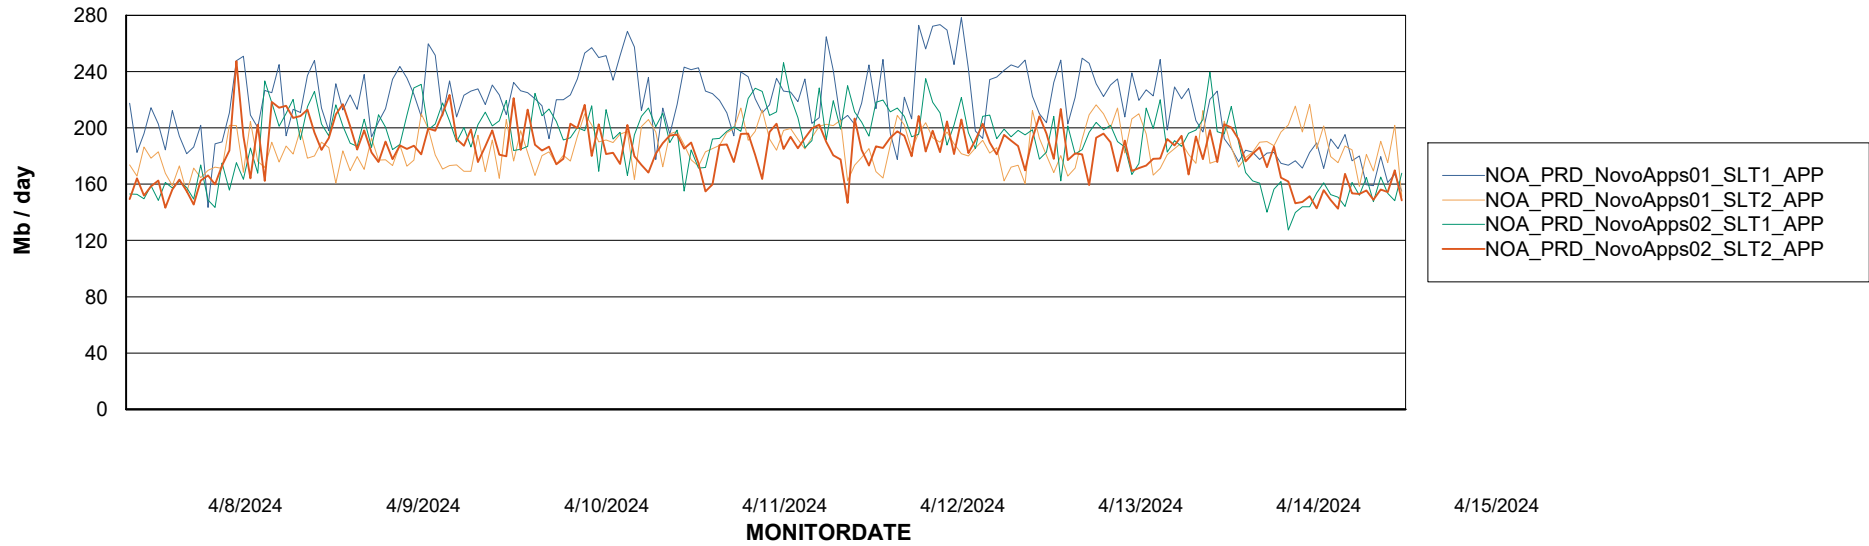

ABSSolute Application Server Services

Avg memory used per ABS Server Service