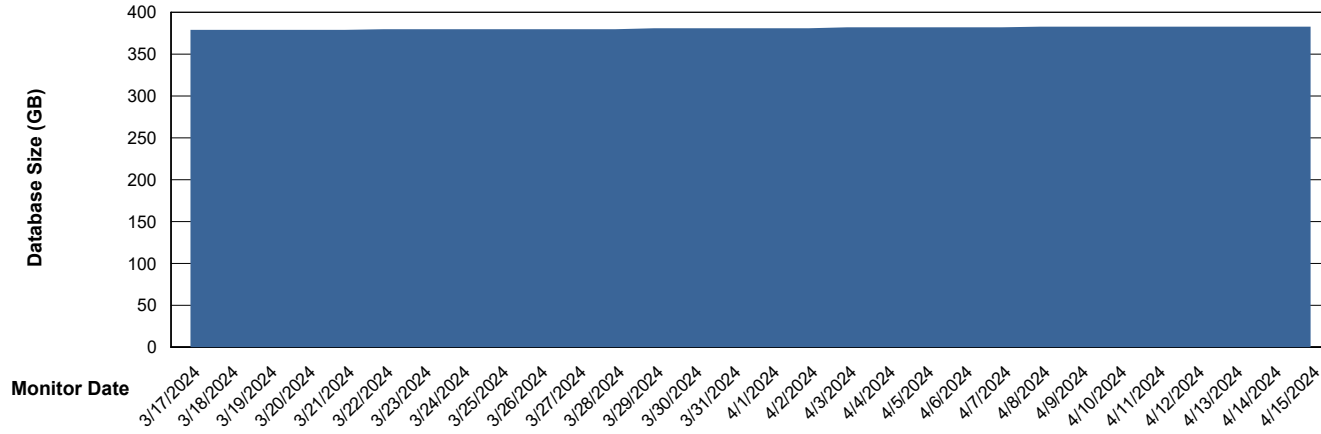

Weekly SLA Customer Report

Customer NOA_Production (24/7)
Database ID 116

Database Performance NOA_PRD_NOVOBI_ABS1

Weekly SLA Customer Report

Customer NOA_Production (24/7)
Database ID 116

DATABASE SIZE NOA_PRD_NovoABS01_ABS1

Database growth over last month

DATABASE SIZE NOA_PRD_NOVOBI_ABS1

Database growth over last month

Weekly SLA Customer Report

Customer NOA_Production (24/7)
Database ID 116

Database Tablespace NOA_PRD_NovoABS01_ABS1