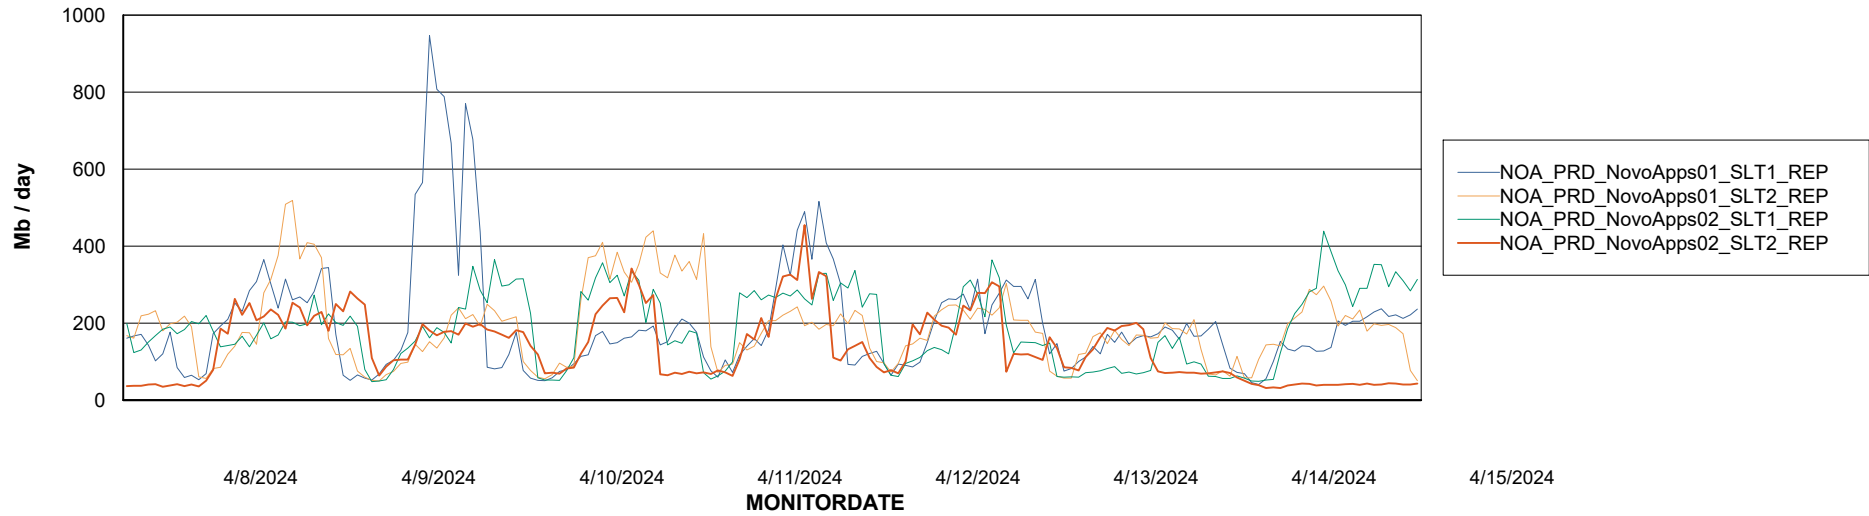

ABSSolute Application ReportServer Services

Avg memory used per ReportServer Service