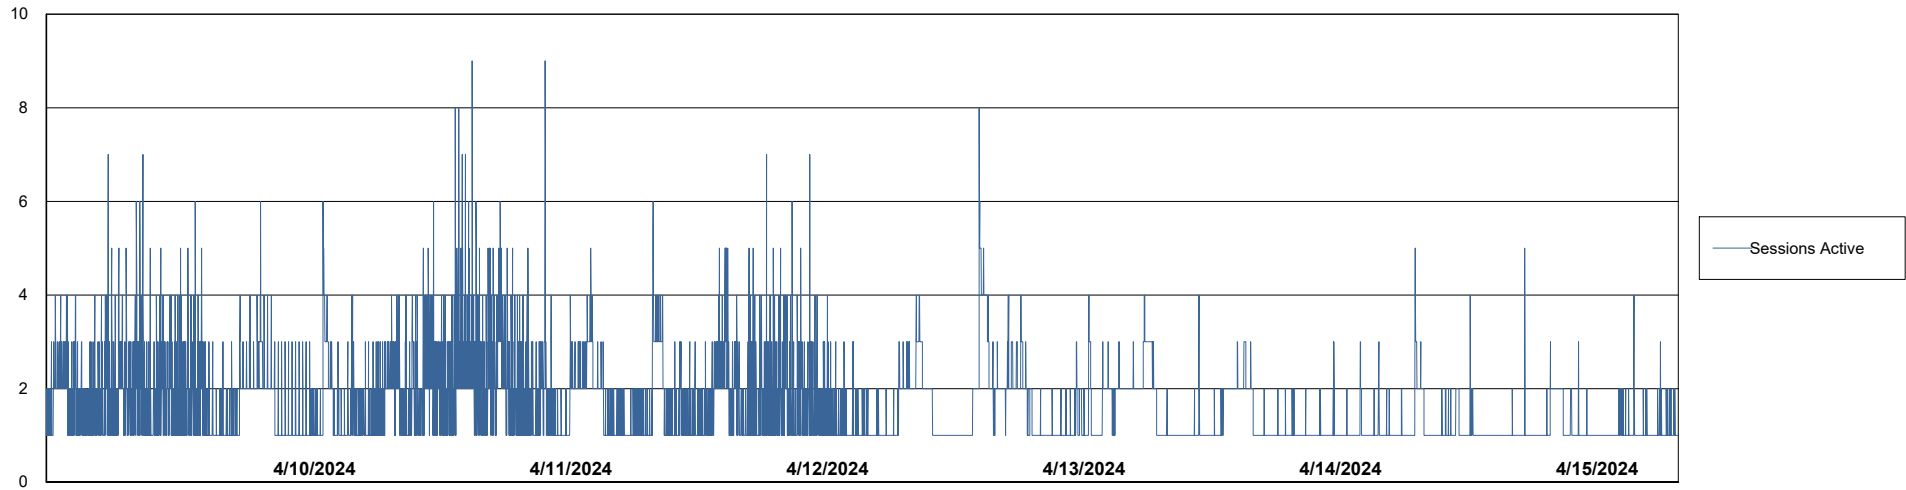

Weekly SLA Customer Report

Customer NIX_Production
Database ID 51

Database Performance NIX_PRD_ABSBI_ABS1

Weekly SLA Customer Report

Customer NIX_Production
Database ID 51

Database Performance NIX_PRD_ABSD01_ABS1