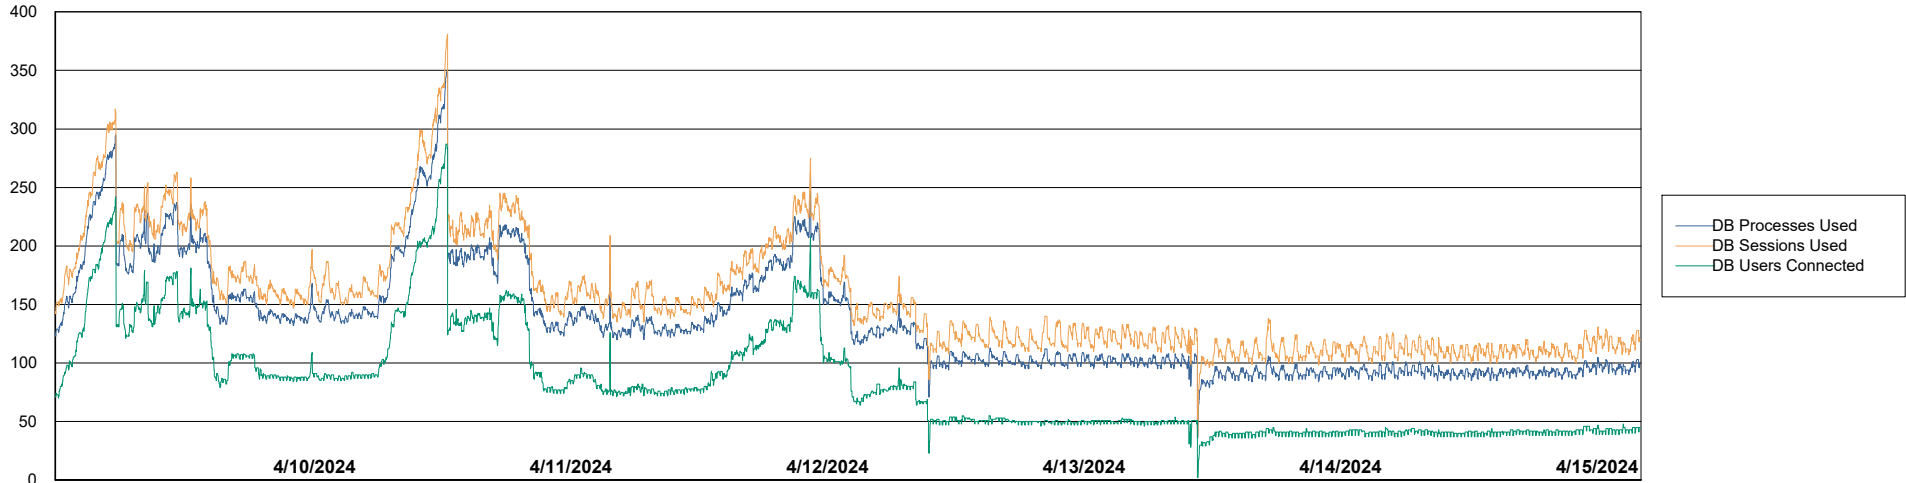

Weekly SLA Customer Report

Customer NIX_Production
Database ID 51

Database Performance NIX_PRD_ABSBI_ABS1

Weekly SLA Customer Report

Customer NIX_Production
Database ID 51

Database Performance NIX_PRD_ABSD01_ABS1