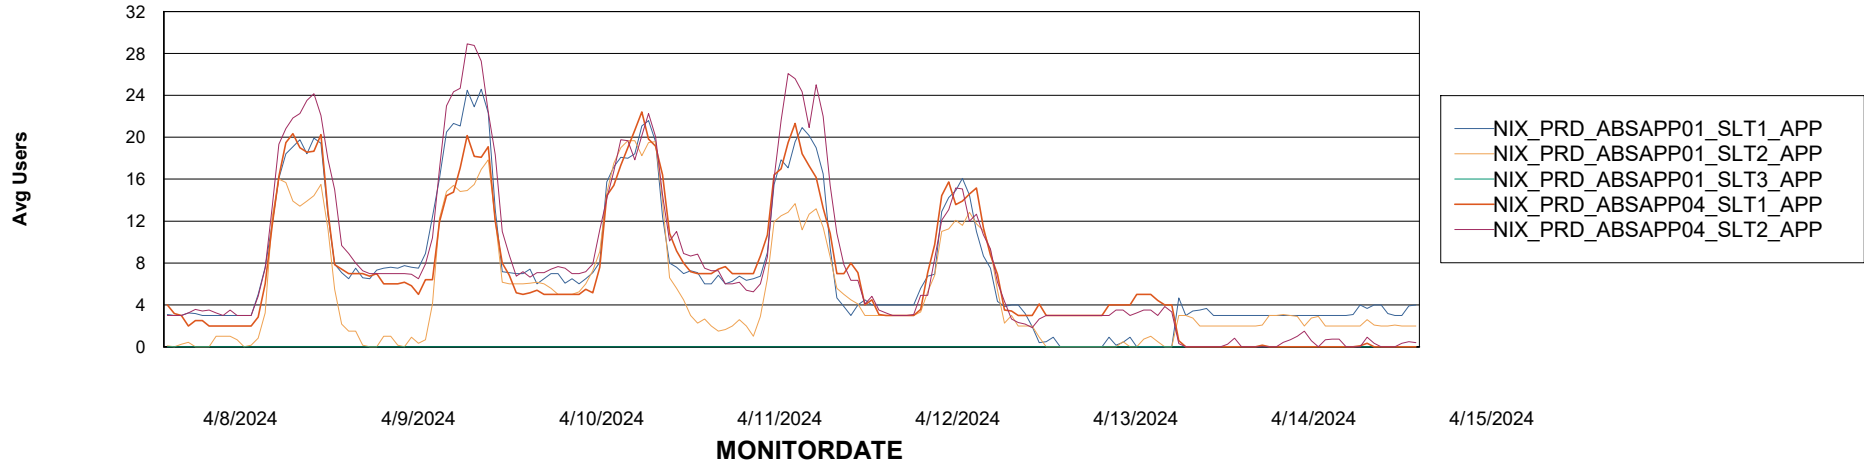

Avg users per day per ABS server