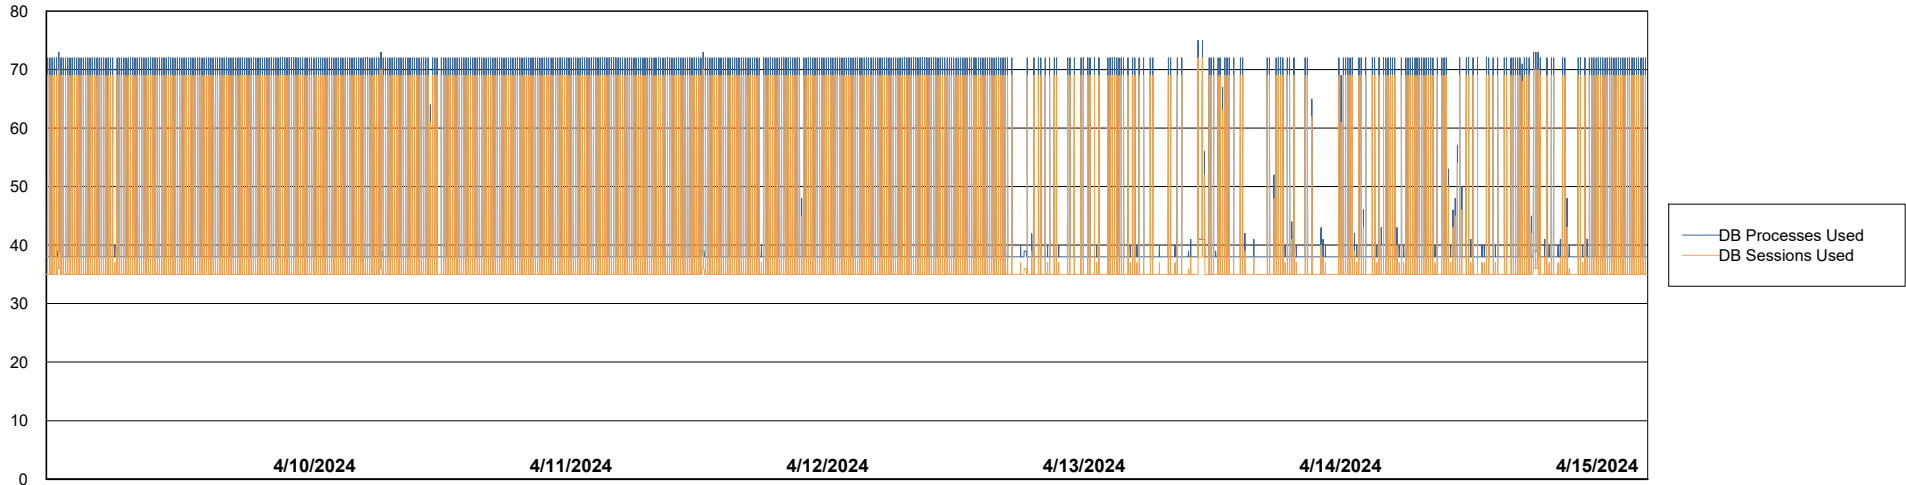

Database Performance NIX_PRD_ABSDB02_HSBABS1