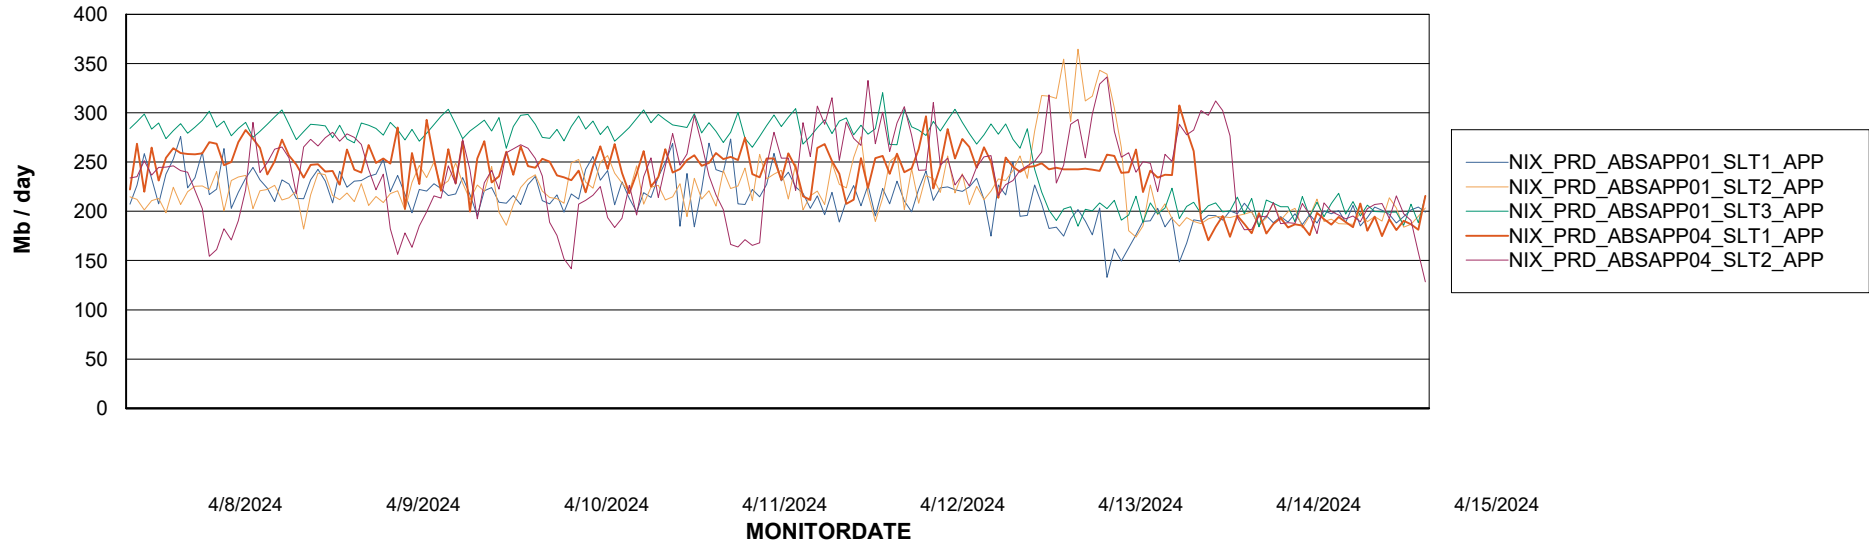

ABSSolute Application Server Services

Avg memory used per ABS Server Service