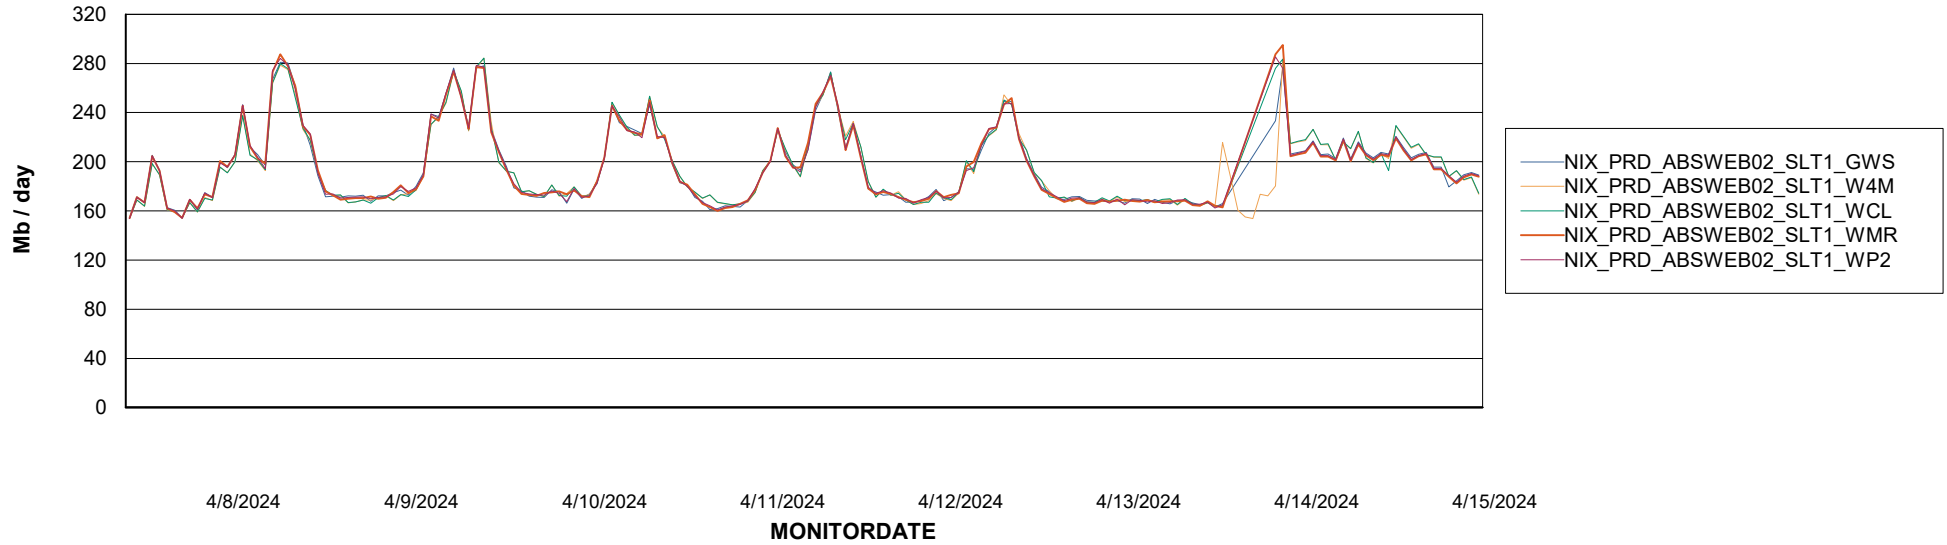

ABSolute Web Component Services

Avg memory used per ABS Web component