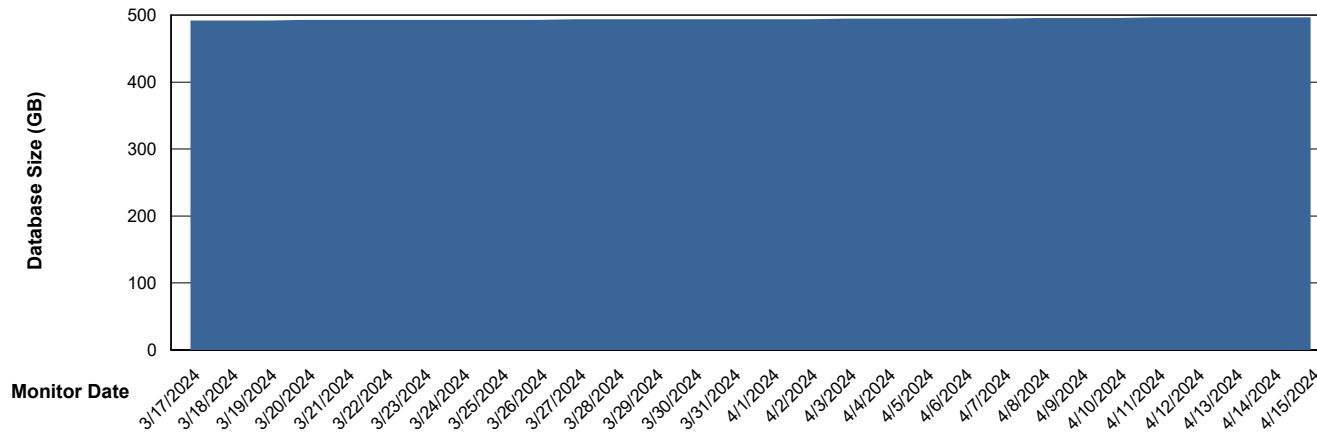

DATABASE SIZE NIX_PRD_ABSDB01_ABS1

Database growth over last month