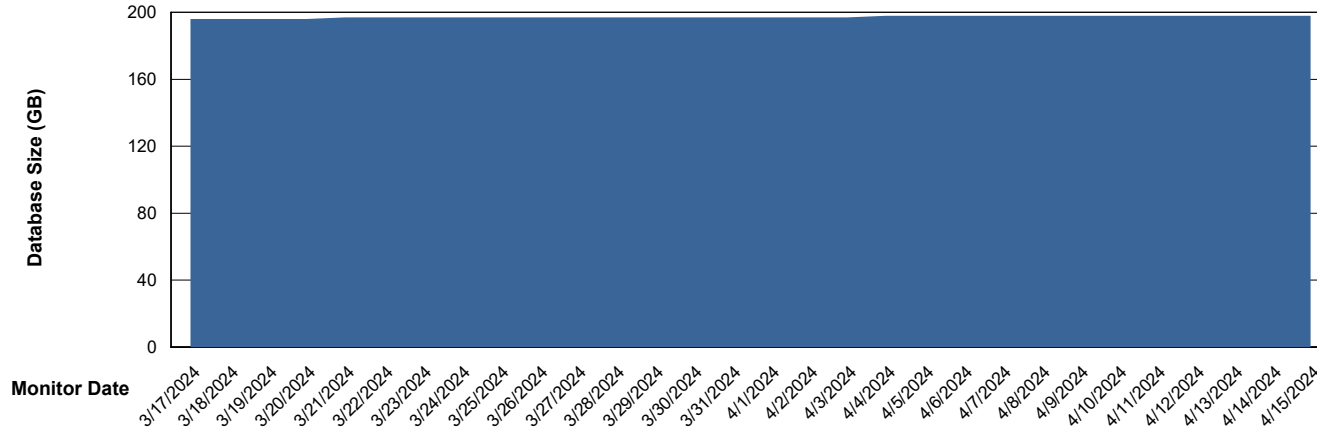

DATABASE SIZE NIX_PRD_ABSBI_ABS1

Database growth over last month