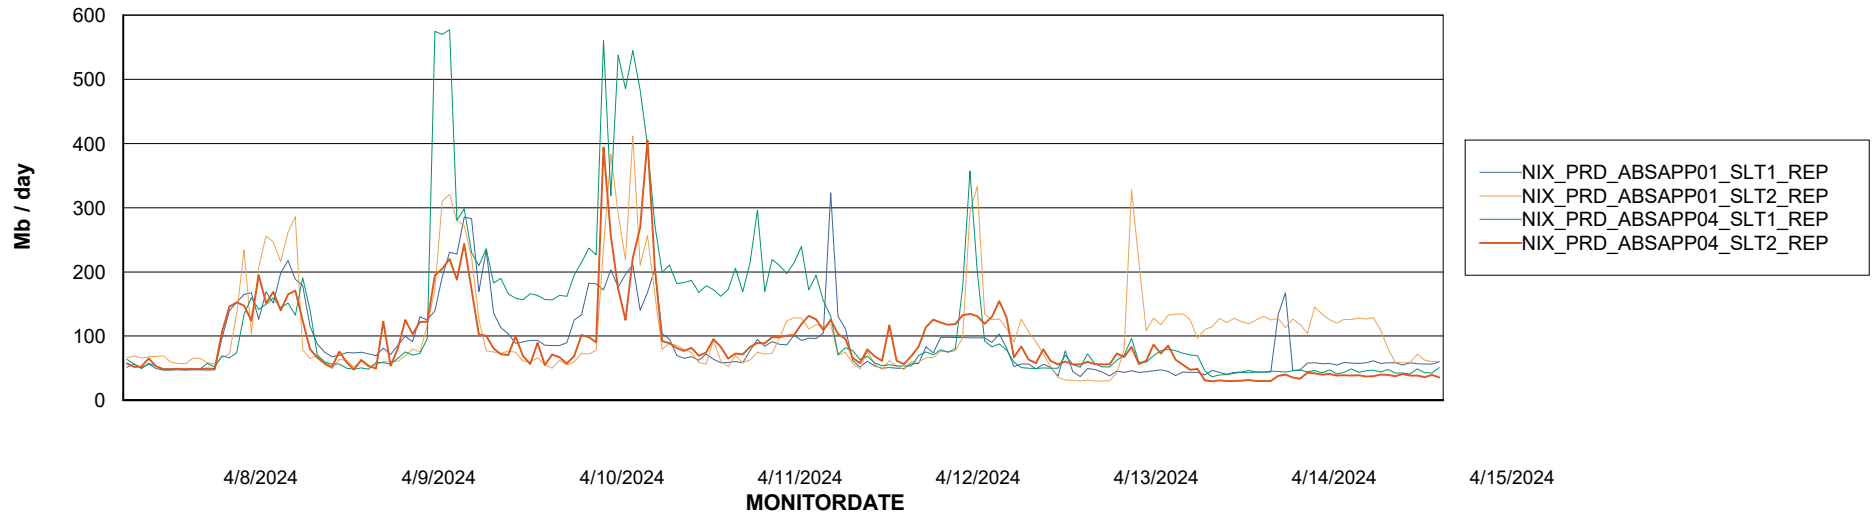

Avg memory used per ABS Server Service

Avg users per day per ABS server

Weekly SLA Customer Report

Customer NIX_Production
Database ID 51

ABSSolute Application ReportServer Services

Avg memory used per ReportServer Service