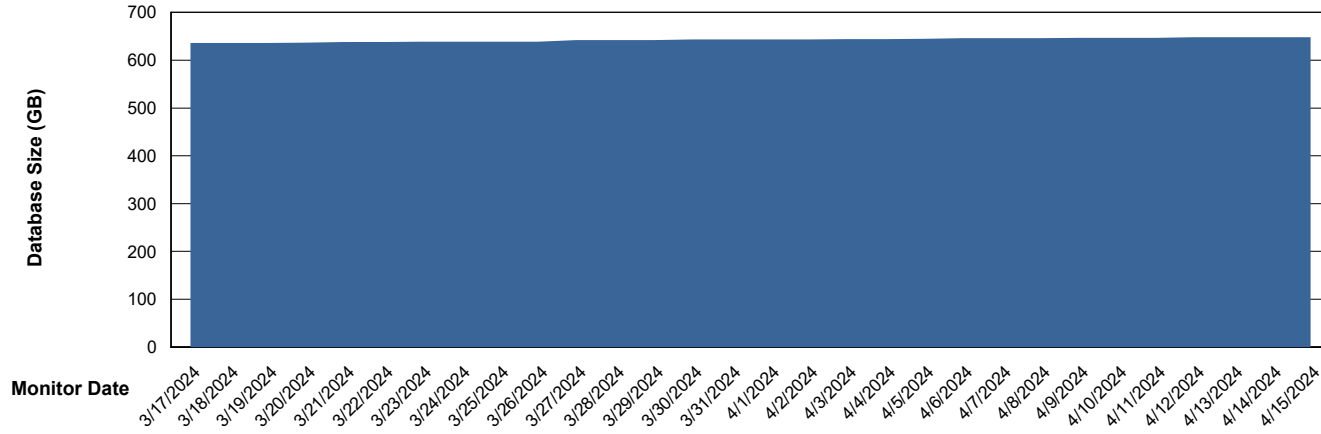

DATABASE SIZE LTS_PRD_CLSABSBI01_ABS1

Database growth over last month