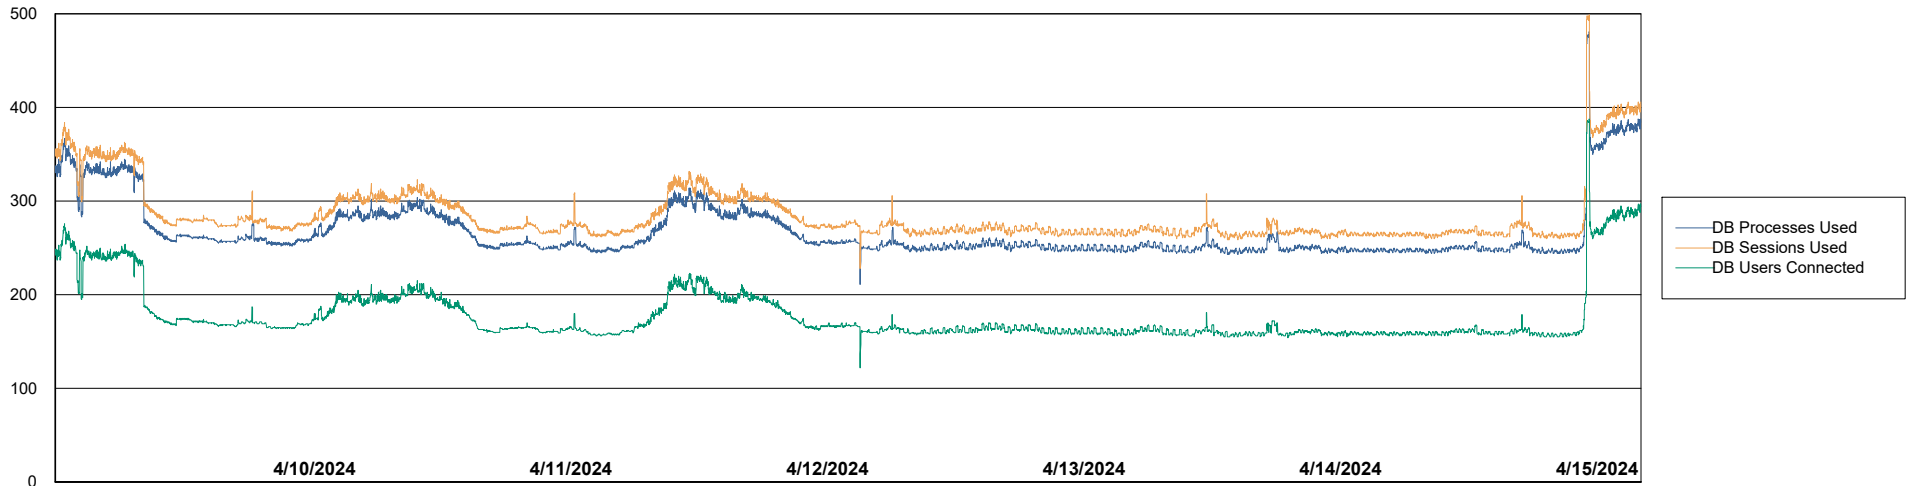

Weekly SLA Customer Report

Customer LTS(CleanLease)_Production
Database ID 126

Database Performance LTS_PRD_CLSABSBI01_ABS1

Weekly SLA Customer Report

Customer LTS(CleanLease)_Production
Database ID 126

Database Performance LTS_PRD_CLSABSD01_ABS1