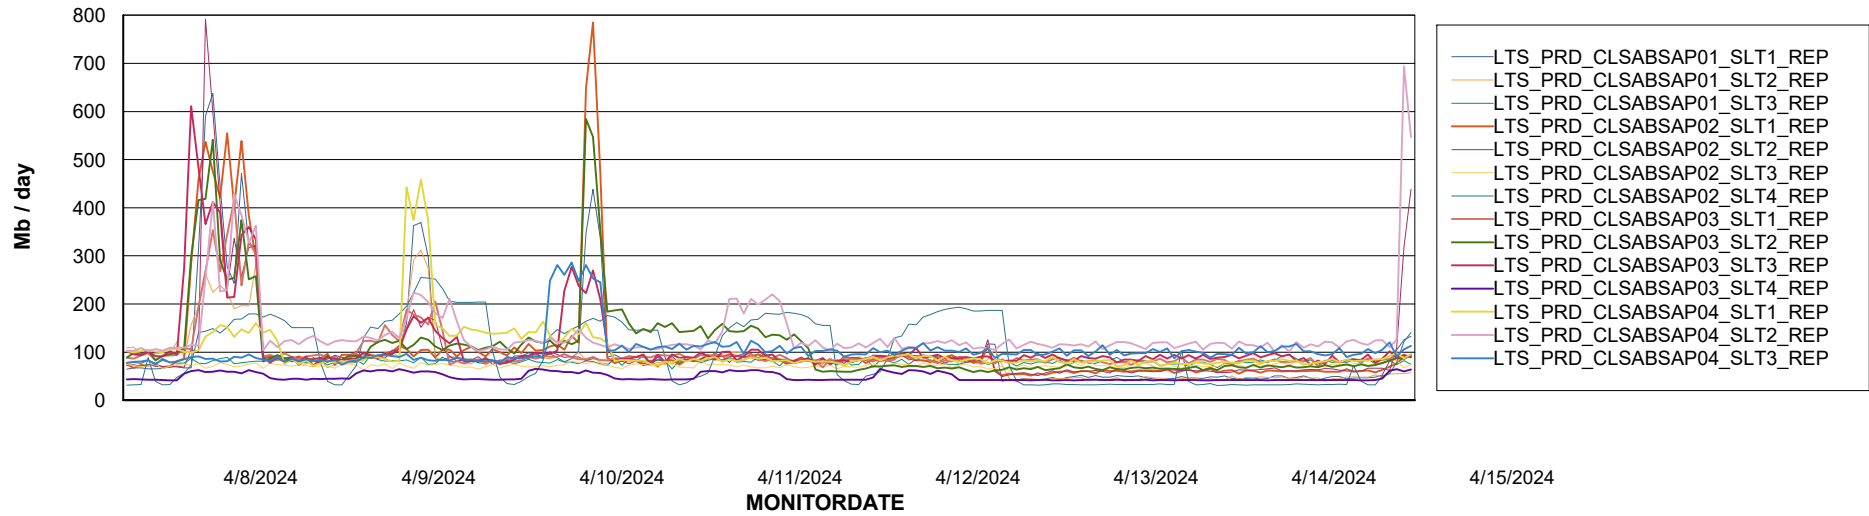

ABSSolute Application ReportServer Services

Avg memory used per ReportServer Service