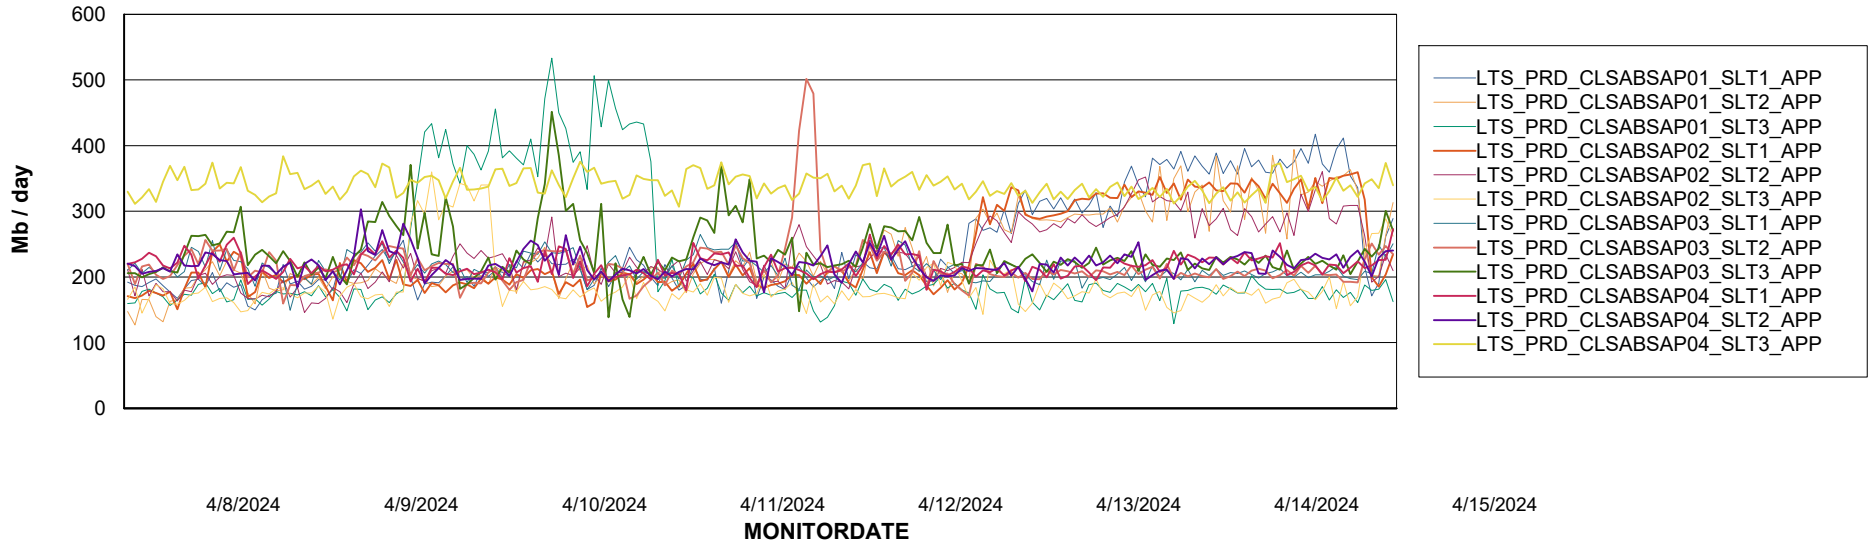

ABSSolute Application Server Services

Avg memory used per ABS Server Service