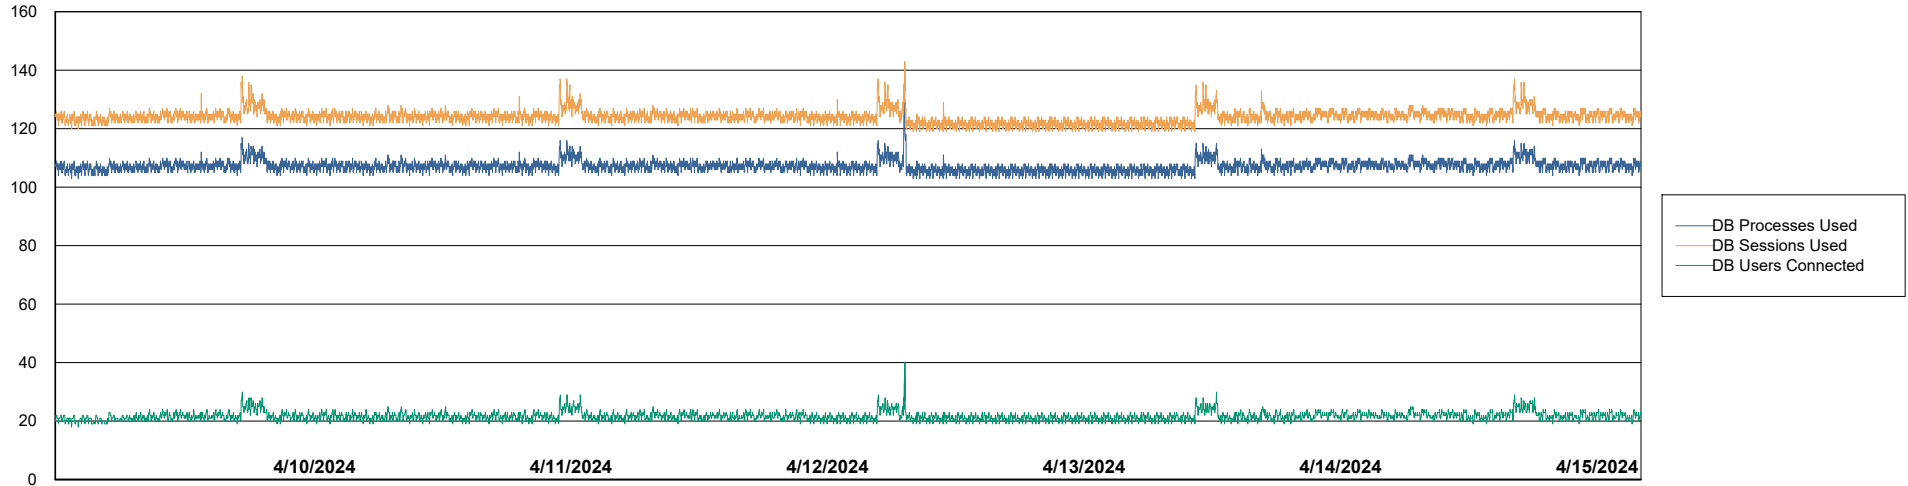

Database Performance KLH_PRD_SRSBIDB01_ABS1