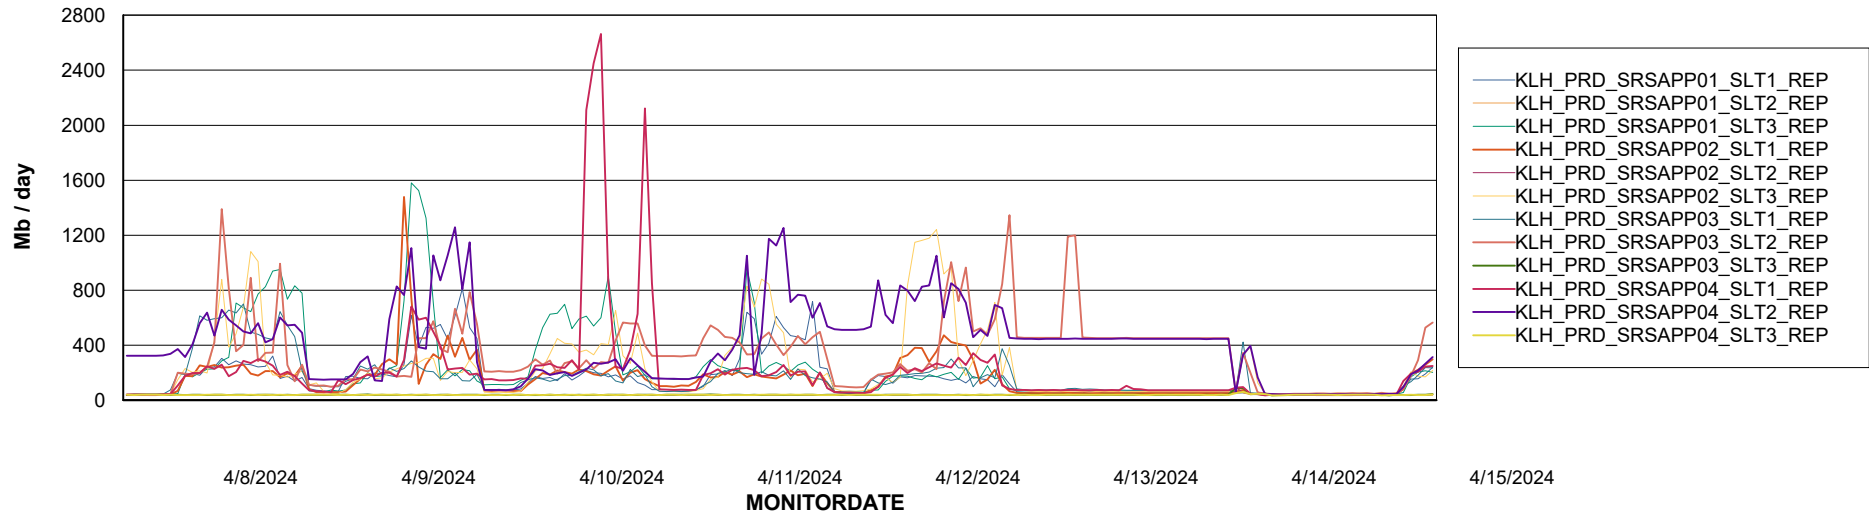

ABSSolute Application ReportServer Services

Avg memory used per ReportServer Service