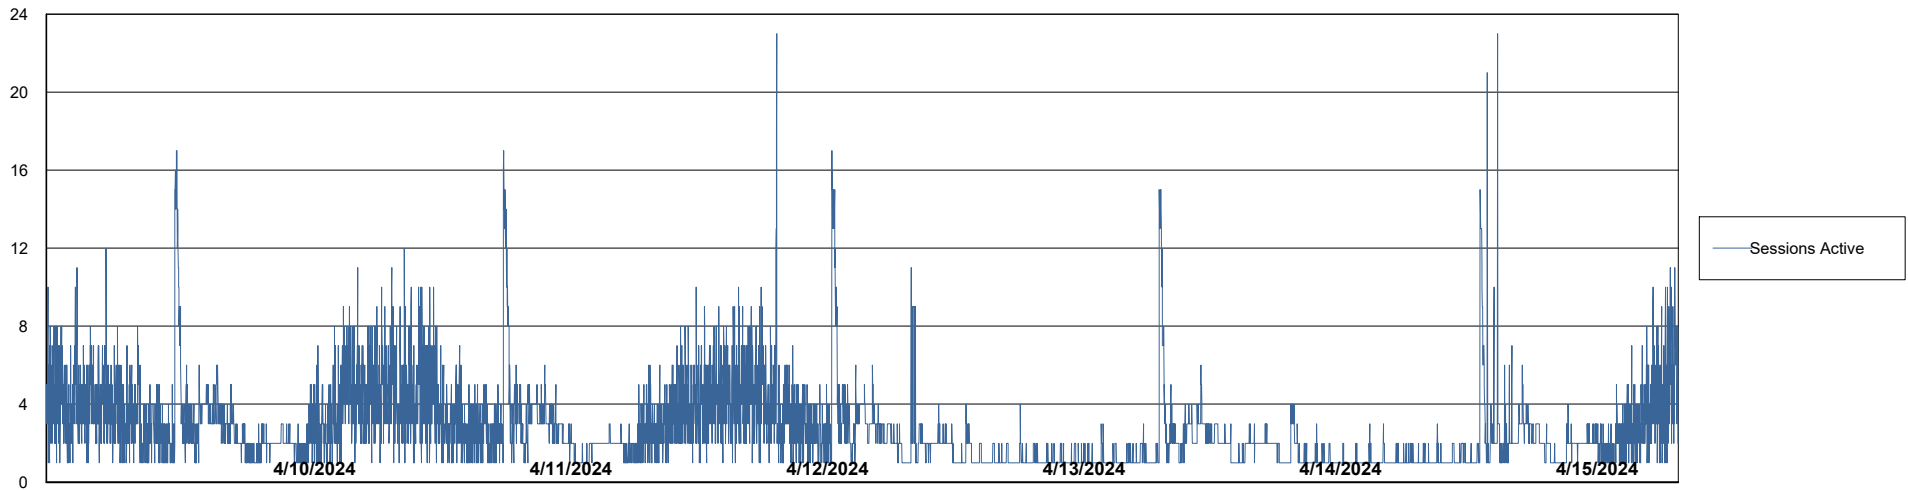

Database Performance KLH_PRD_SRSDDB01_ABS1