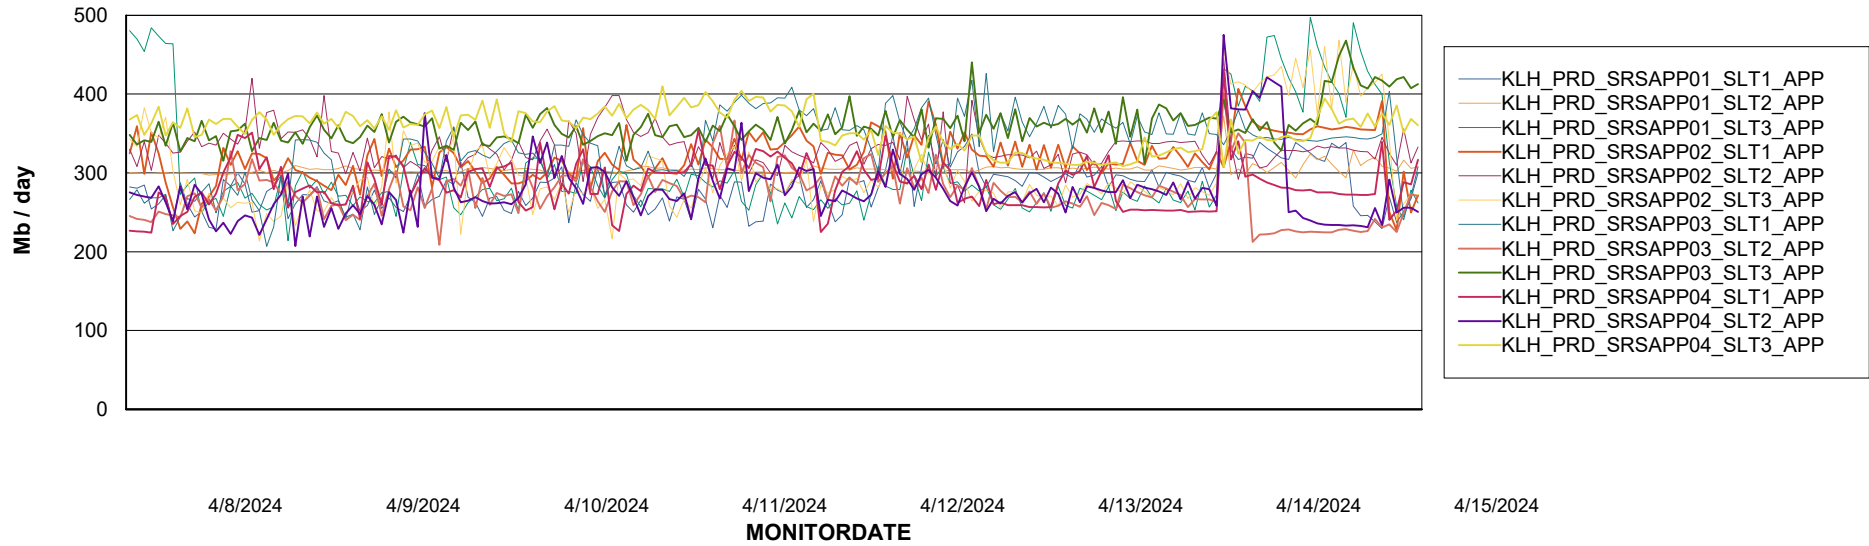

ABSSolute Application Server Services

Avg memory used per ABS Server Service