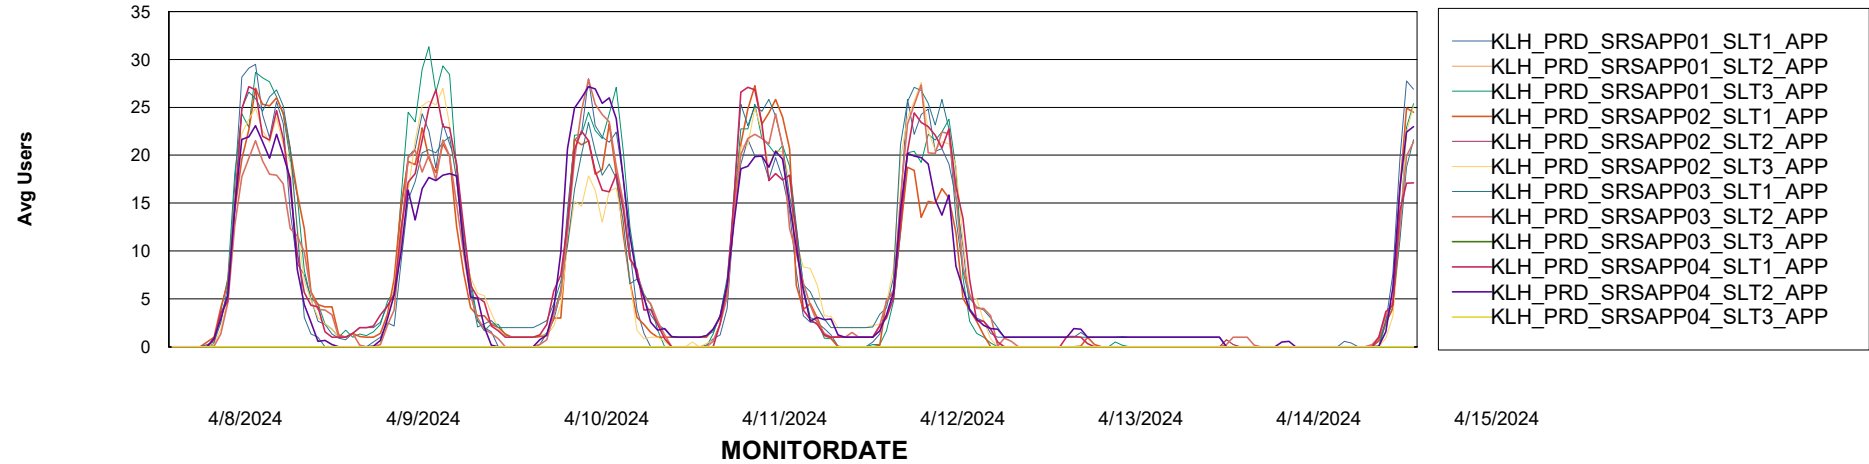

Avg users per day per ABS server