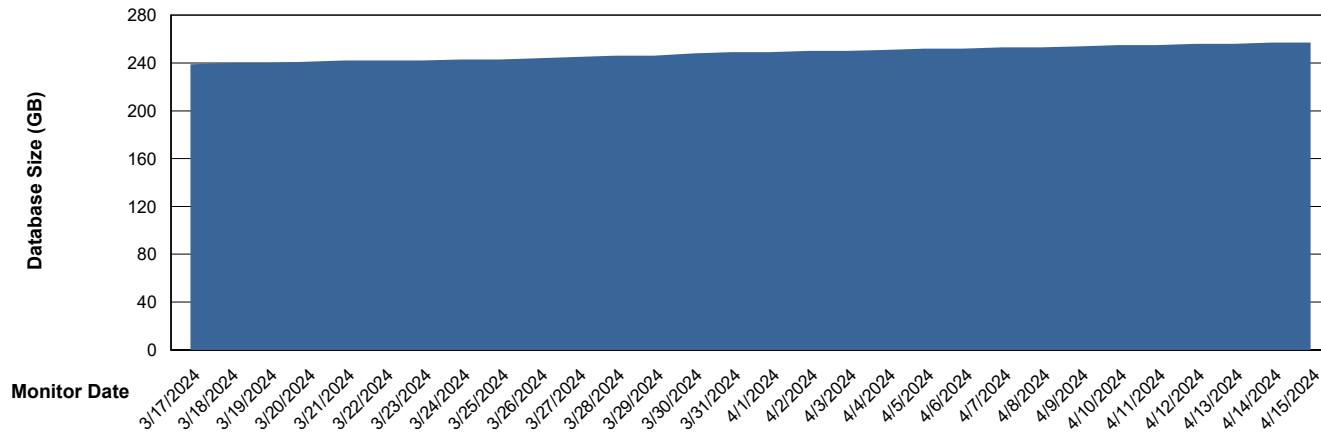

DATABASE SIZE KLH_PRD_SRSDB01_ABS1

Database growth over last month