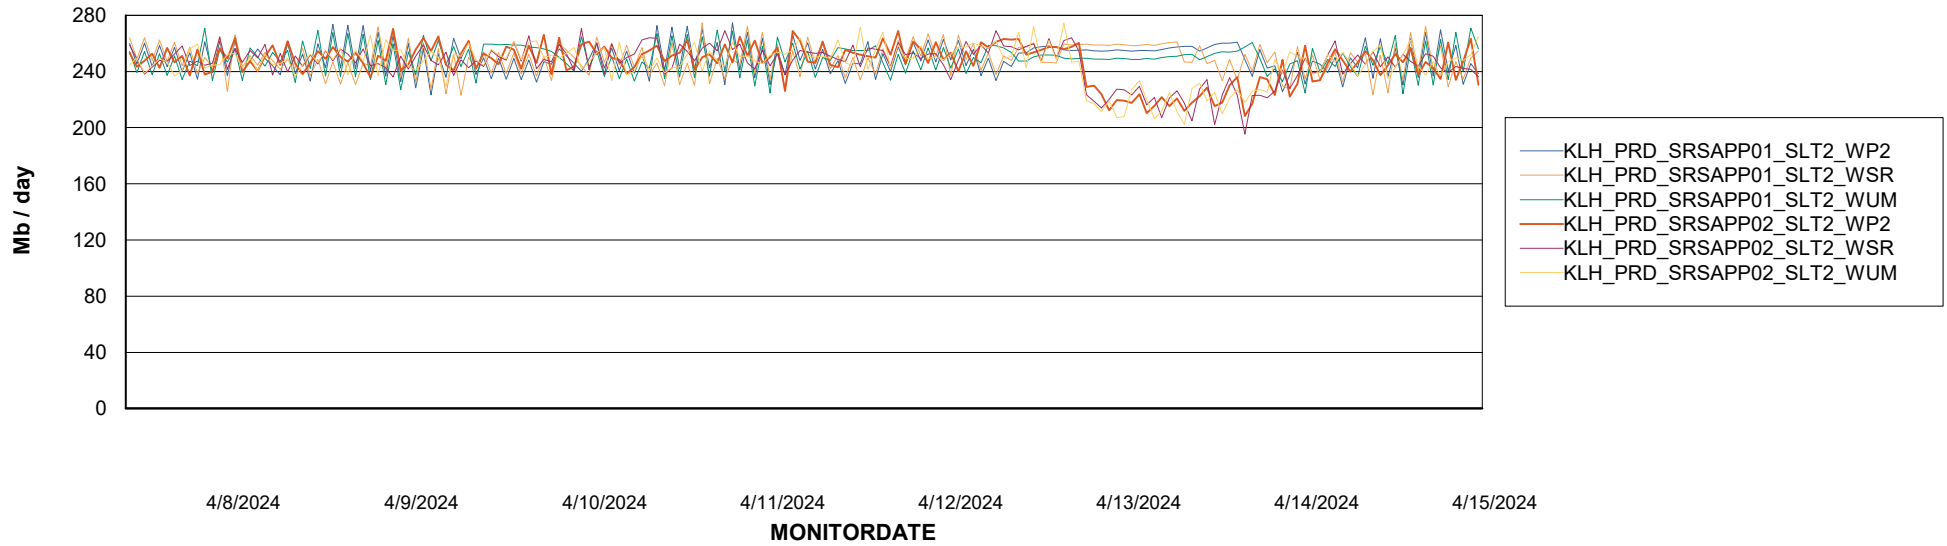

ABSSolute Web Component Services

Avg memory used per ABS Web component