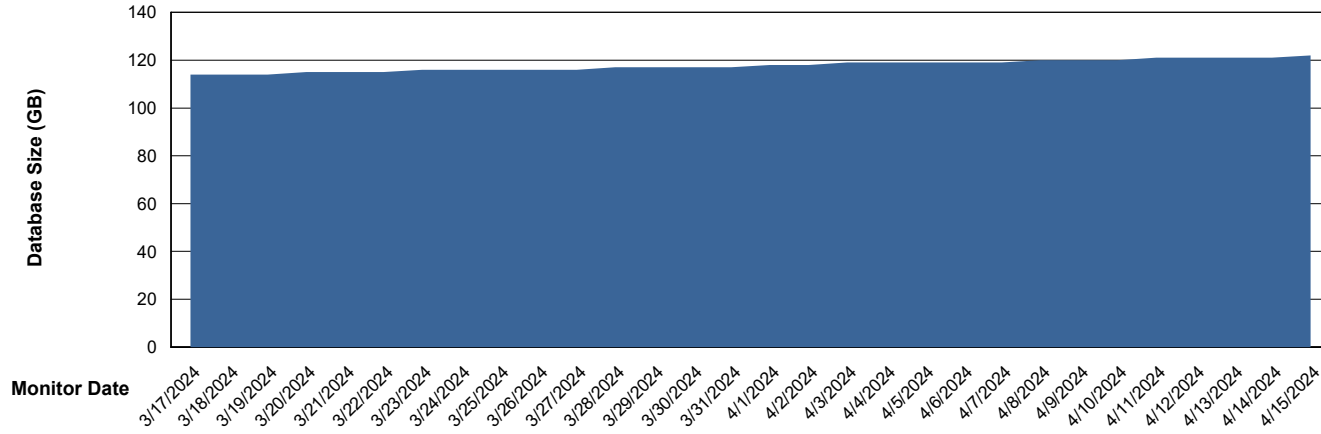

DATABASE SIZE KLH_PRD_SRSBIDB01_ABS1

Database growth over last month