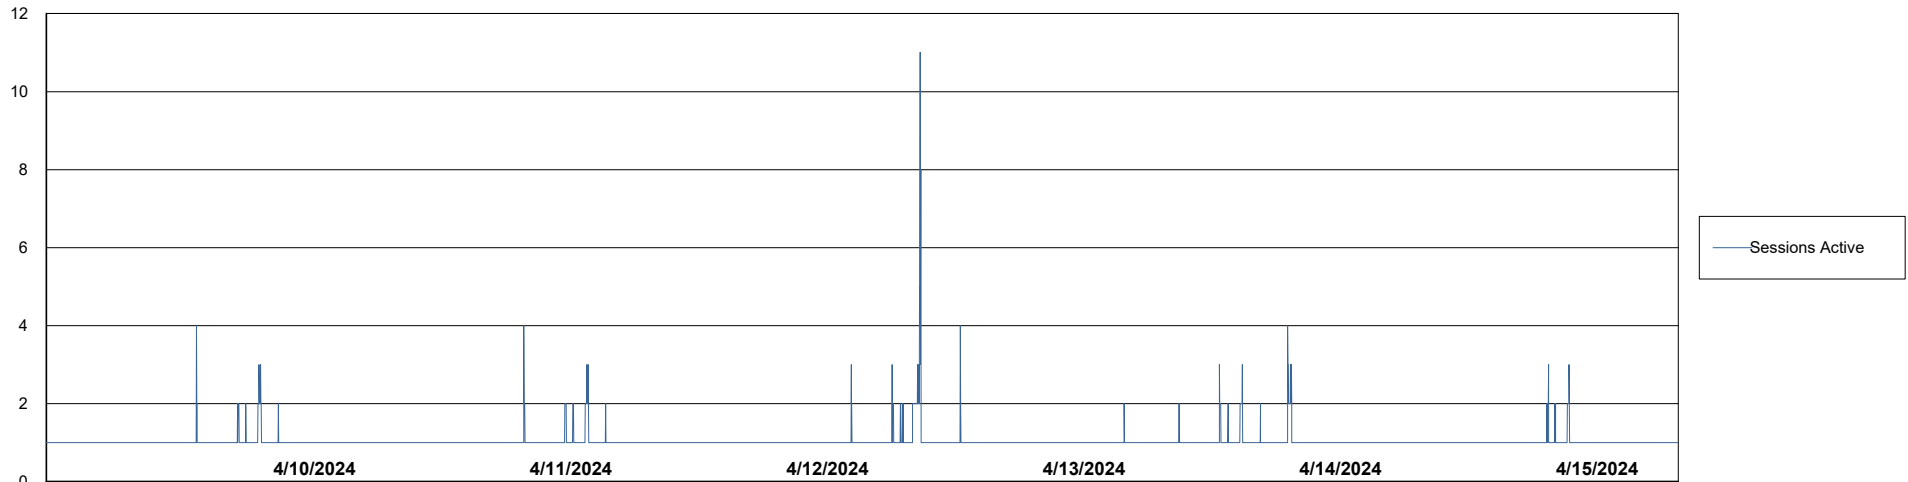

Database Performance KLH_PRD_SRSBIDB01_ABS1