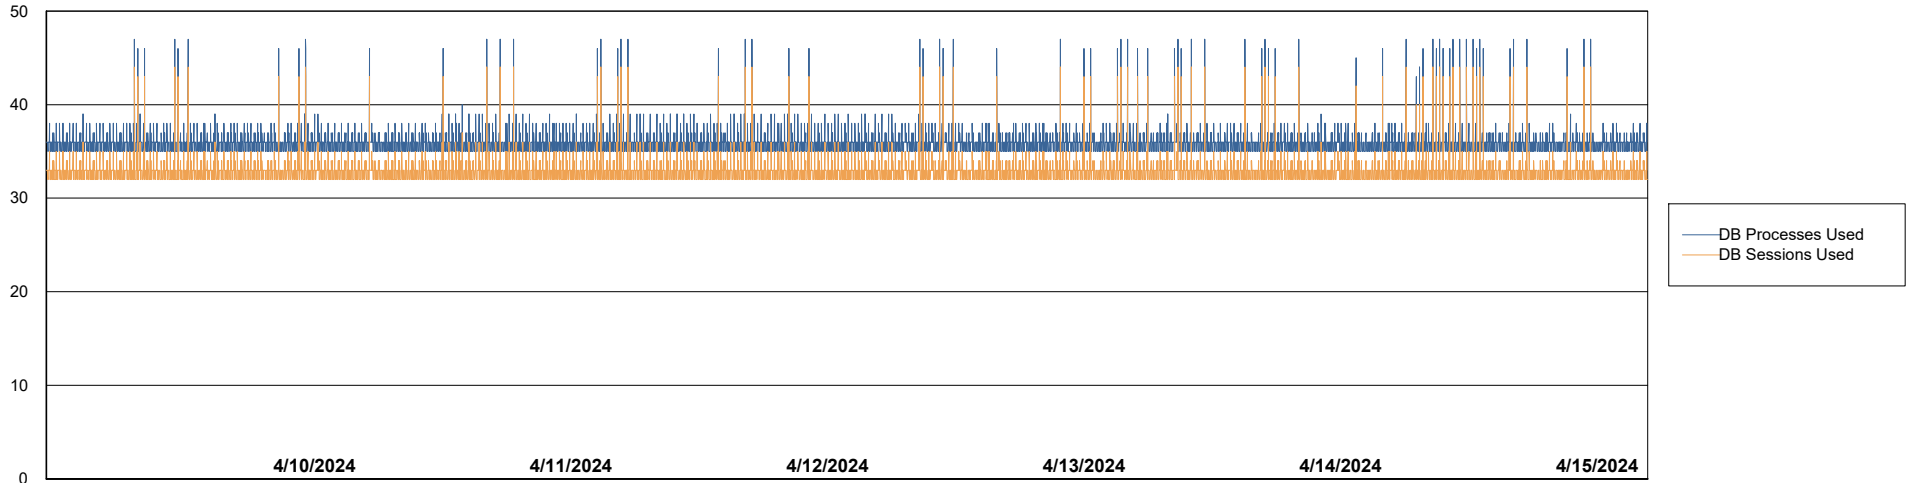

Database Performance KBR_PRD_DB-SRV2_HSBABS1