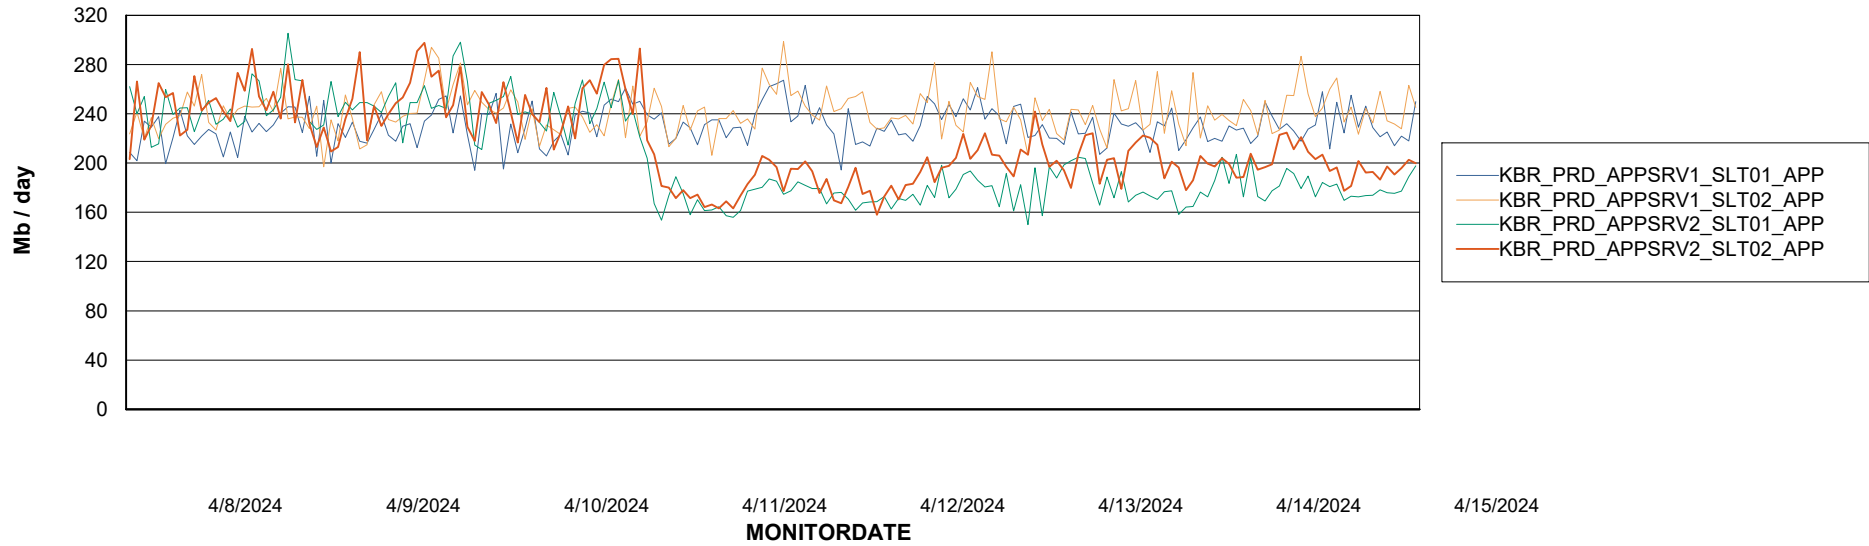

ABSSolute Application Server Services

Avg memory used per ABS Server Service