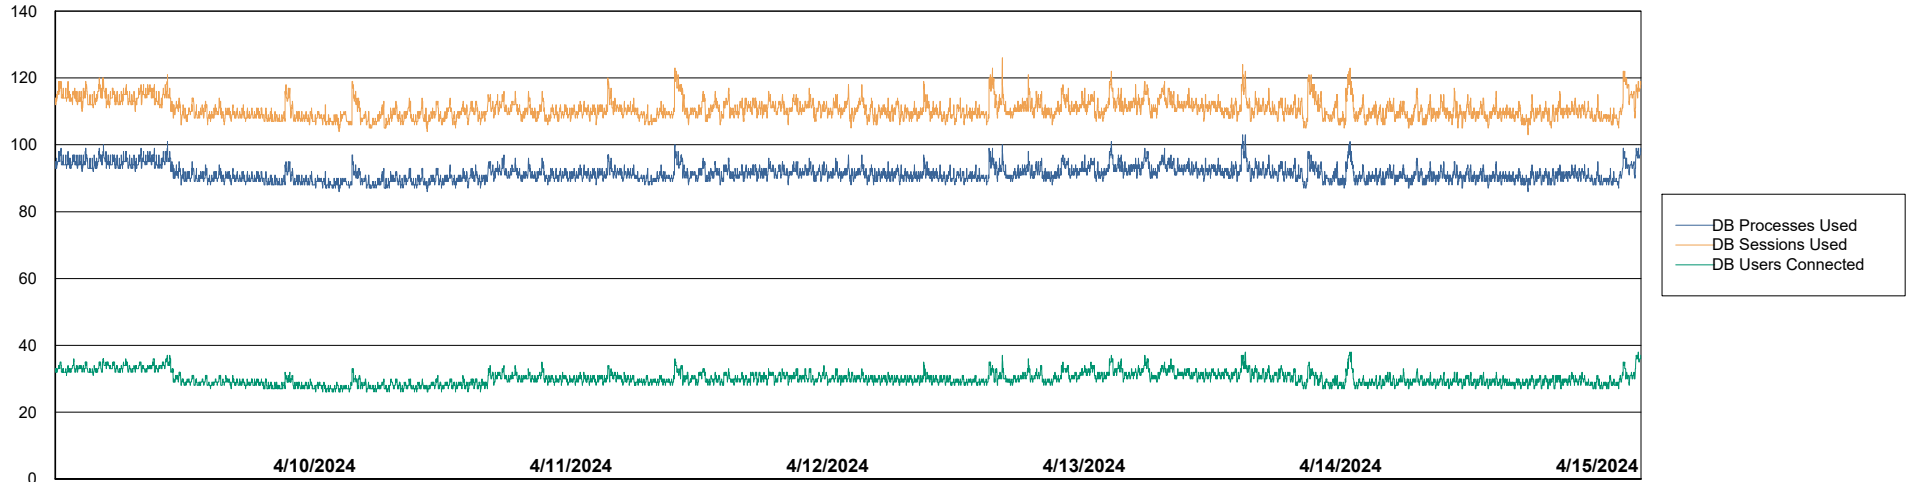

Database Performance KBR_PRD_BI-DBSRV_ABS1