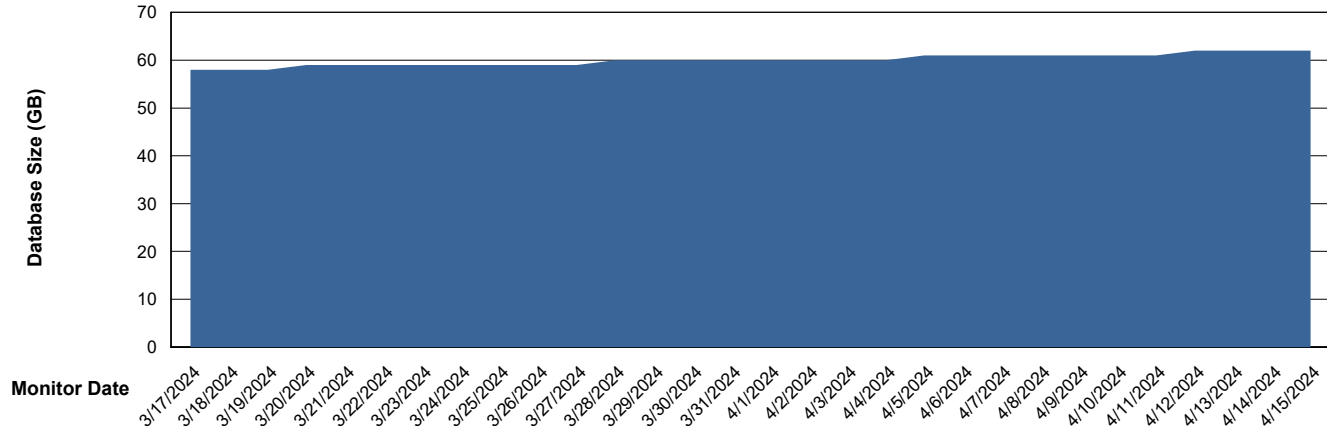

Weekly SLA Customer Report

Customer KBR_Production
Database ID 117

Database Performance KBR_PRD_DB-SRV2_HSBABS1

Weekly SLA Customer Report

Customer KBR_Production
Database ID 117

DATABASE SIZE KBR_PRD_BI-DBSRV_ABS1

Database growth over last month

DATABASE SIZE KBR_PRD_DB-SRV1_ABS1

Database growth over last month

Weekly SLA Customer Report

Customer KBR_Production
Database ID 117

Database Tablespace KBR_PRD_BI-DBSRV_ABS1