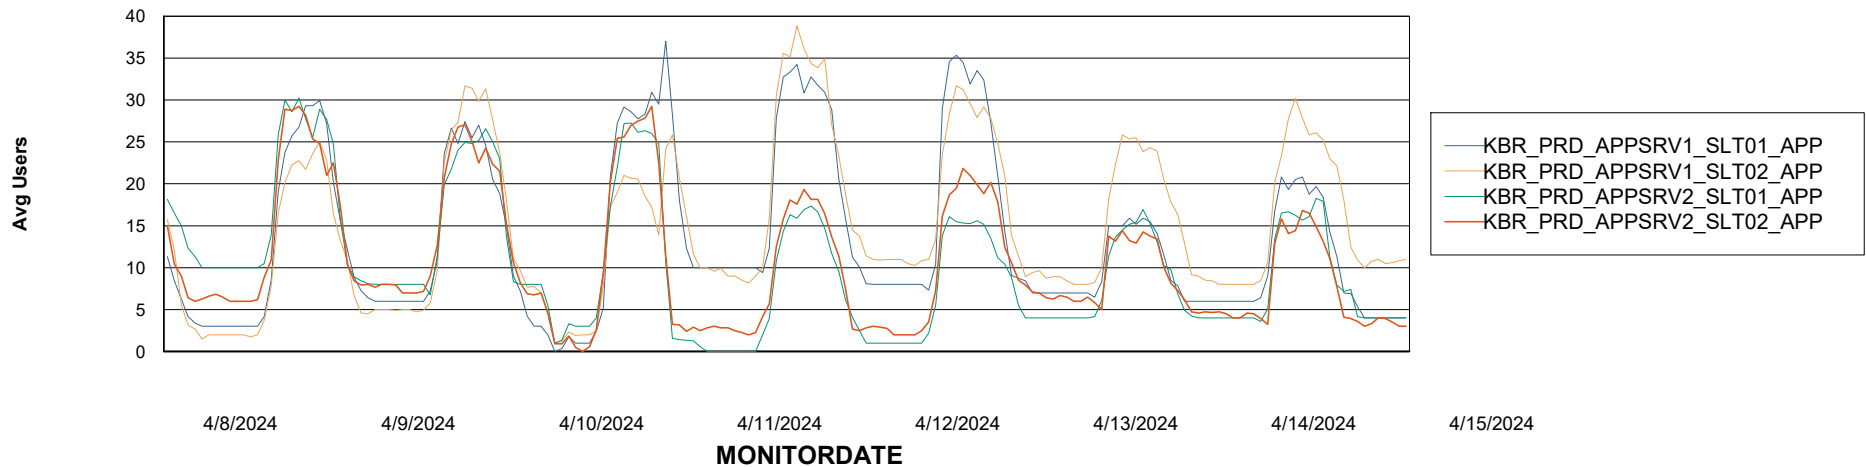

Avg memory used per ABS Server Service

Weekly SLA Customer Report

Customer KBR_Production
Database ID 117

ABSSolute Application Server Services

Avg memory used per ReportServer Service

Avg users per day per ABS server