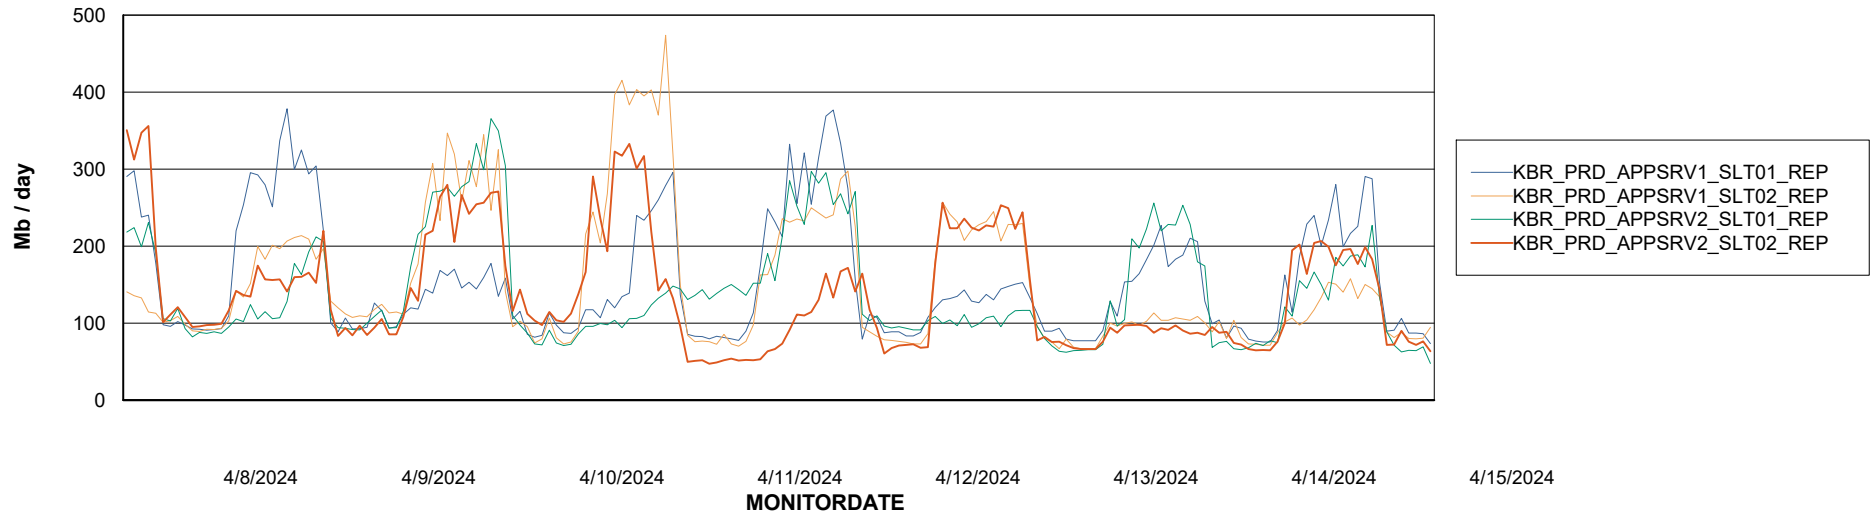

Avg memory used per ABS Server Service

Weekly SLA Customer Report

Customer KBR_Production
Database ID 117

ABSSolute Application Server Services

Avg memory used per ReportServer Service

Avg users per day per ABS server