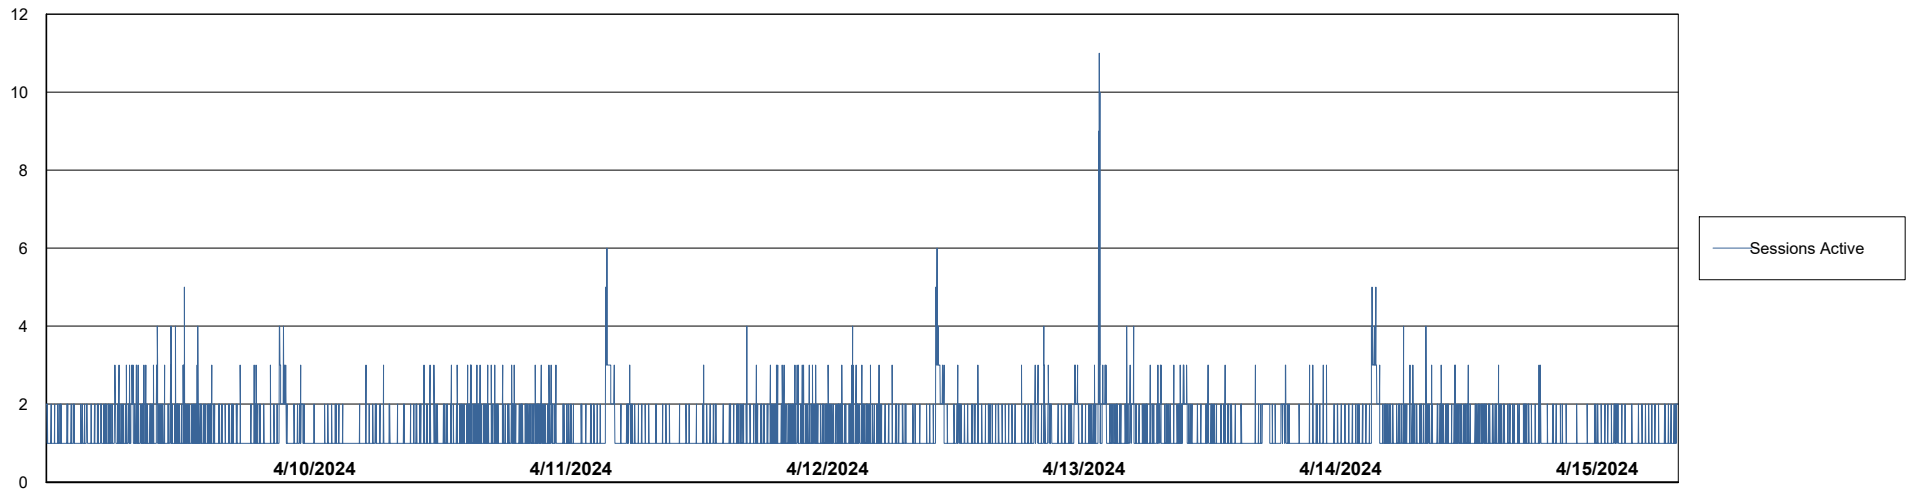

Weekly SLA Customer Report

Customer KBR_Production
Database ID 117

Database Performance KBR_PRD_BI-DBSRV_ABS1

Weekly SLA Customer Report

Customer KBR_Production
Database ID 117

Database Performance KBR_PRD_DB-SRV1_ABS1