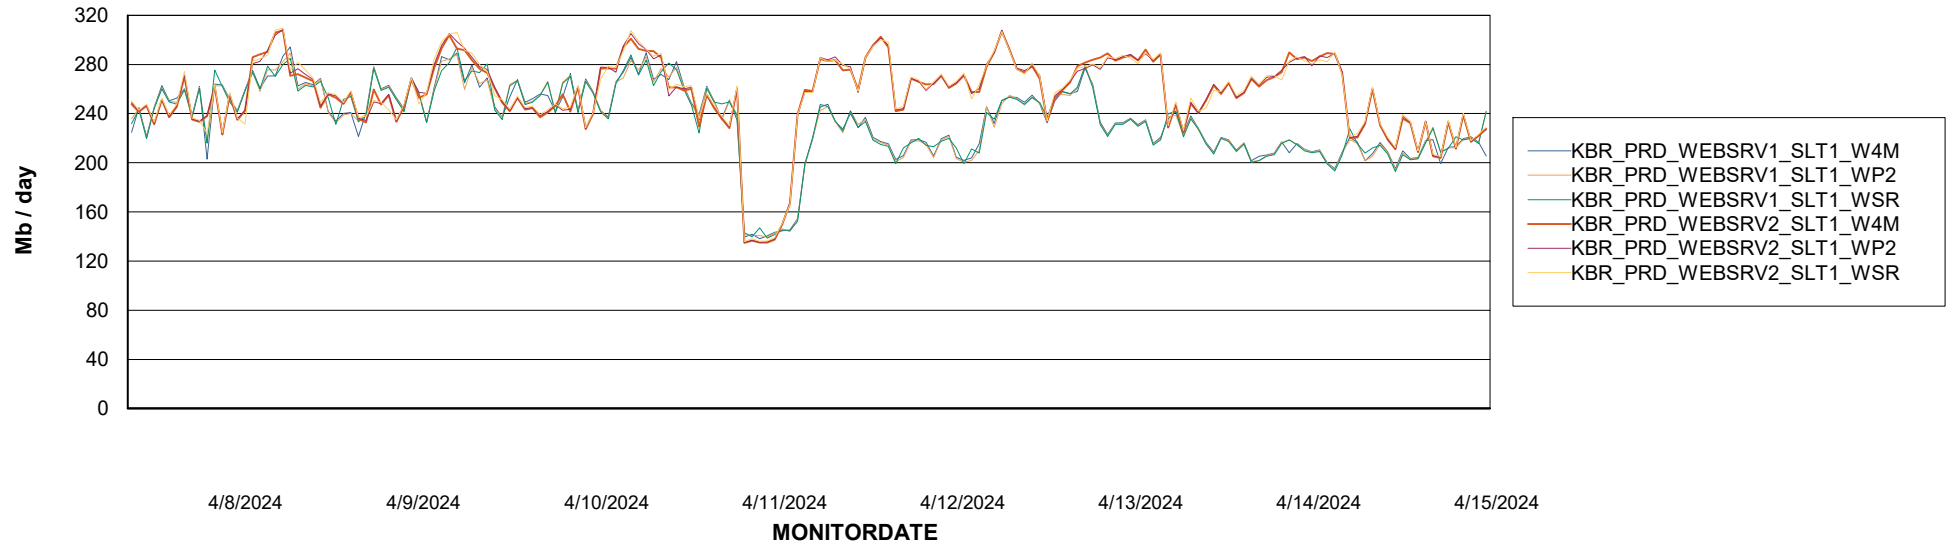

ABSSolute Web Component Services

Avg memory used per ABS Web component