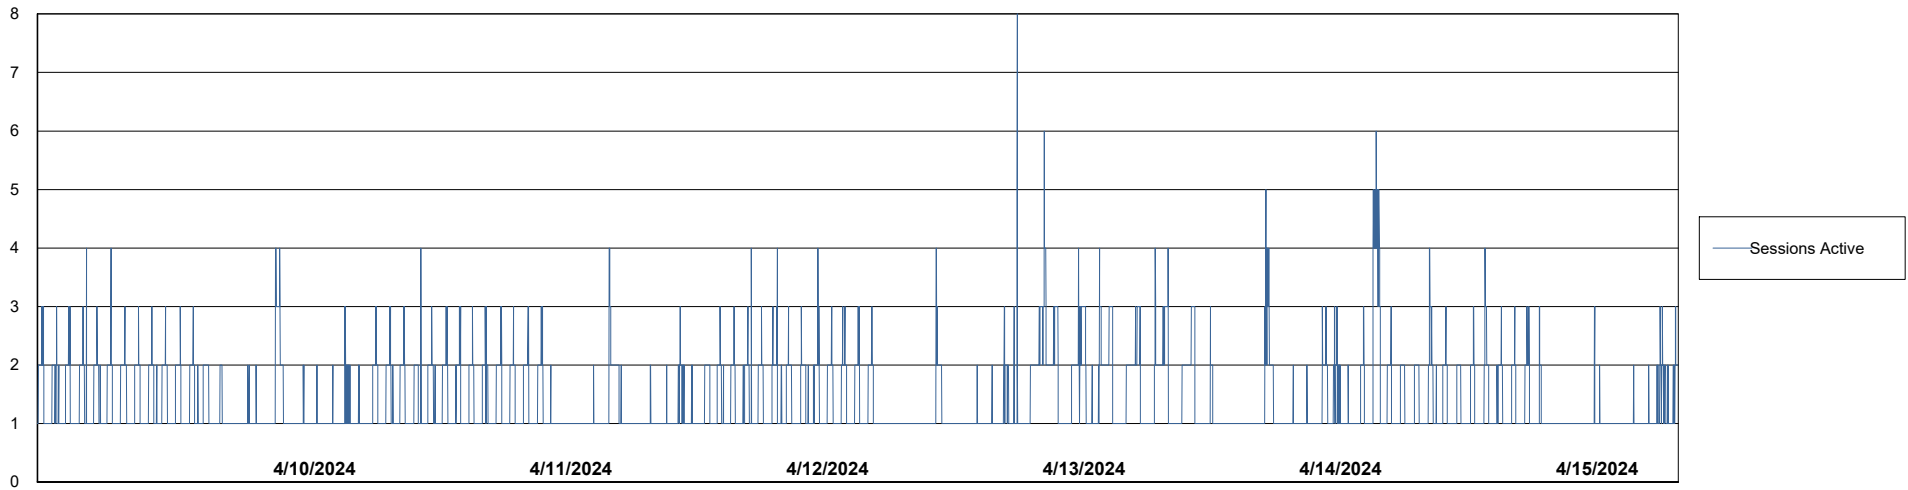

Database Performance KBR_PRD_BI-DBSRV_ABS1