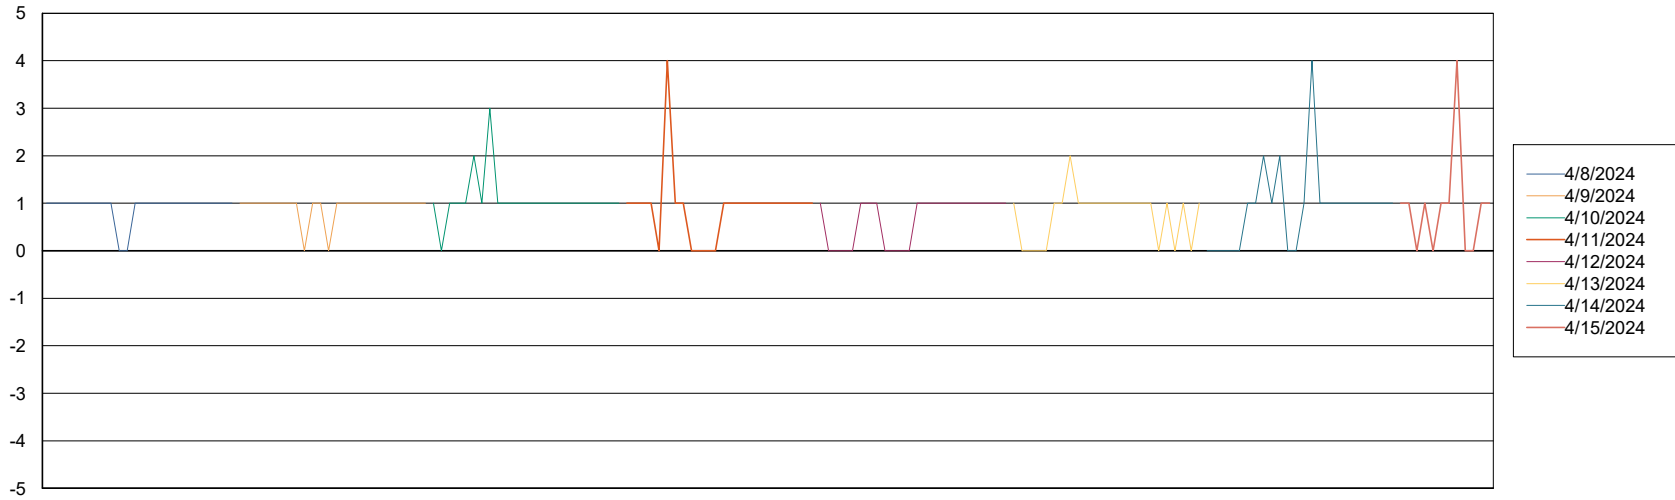

Standby Database Health KBR_Production

Recovery lag for last 7 days