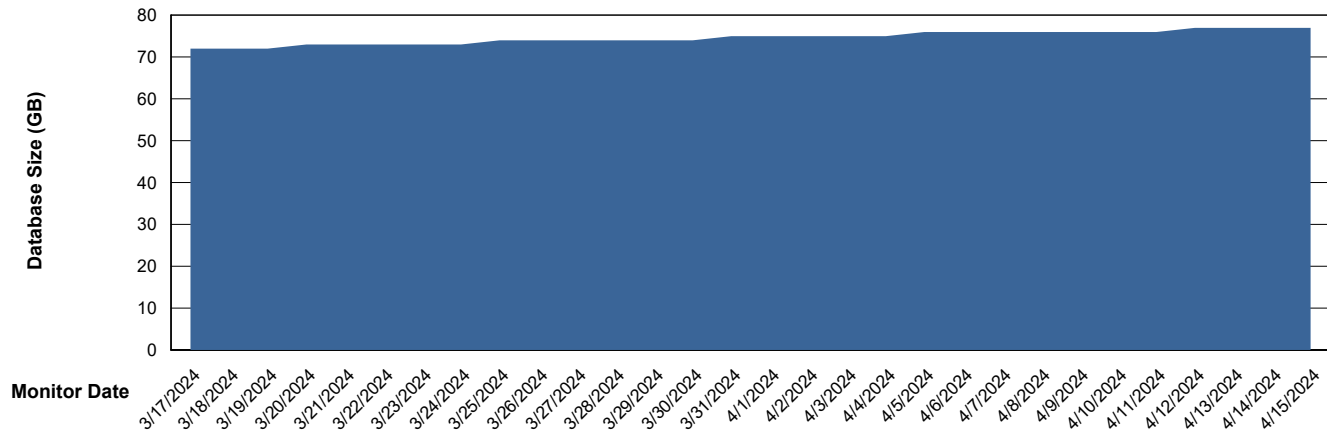

Weekly SLA Customer Report

Customer KBR_Production
Database ID 117

Database Performance KBR_PRD_DB-SRV2_HSBABS1

Weekly SLA Customer Report

Customer KBR_Production
Database ID 117

DATABASE SIZE KBR_PRD_BI-DBSRV_ABS1

Database growth over last month

DATABASE SIZE KBR_PRD_DB-SRV1_ABS1

Database growth over last month

Weekly SLA Customer Report

Customer KBR_Production
Database ID 117

Database Tablespace KBR_PRD_BI-DBSRV_ABS1