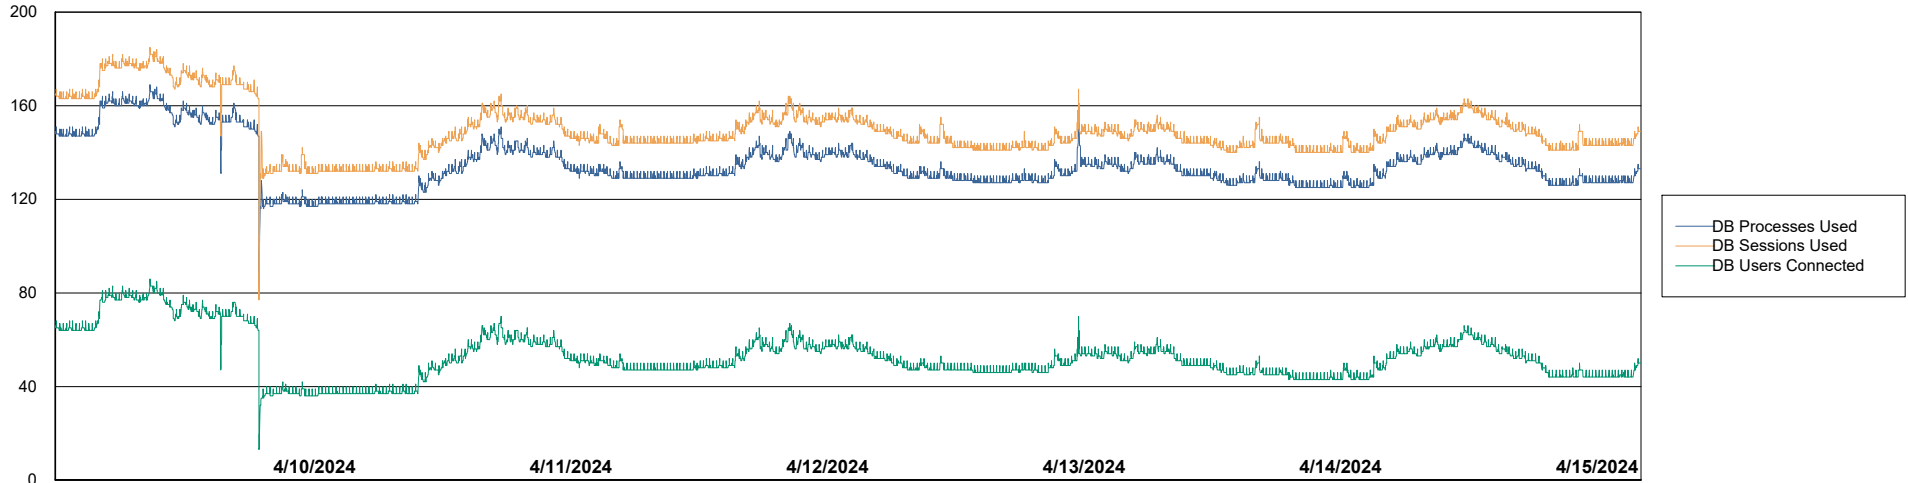

Weekly SLA Customer Report

Customer KBR_Production
Database ID 117

Harddisk Usage KBR_PRD_WEBSRV2

	Free disk space on / (%)	Total disk space on / (Gb)	Used disk space on / (Gb)	Free disk space on /boot (%)	Total disk space on /boot (Gb)	Used disk space on /boot (Gb)
4/15/2024	82	55	10	59	1	0
4/14/2024	82	55	10	59	1	0
4/13/2024	82	55	10	59	1	0
4/12/2024	82	55	10	59	1	0
4/11/2024	82	55	10	59	1	0
4/10/2024	82	55	10	59	1	0
4/9/2024	82	55	10	59	1	0

Weekly SLA Customer Report

Customer KBR_Production
Database ID 117

Database Performance KBR_PRD_BI-DBSRV_ABS1

Weekly SLA Customer Report

Customer KBR_Production
Database ID 117

Database Performance KBR_PRD_DB-SRV1_ABS1

Weekly SLA Customer Report

Customer KBR_Production
Database ID 117

Database Performance KBR_PRD_DB-SRV2_HSBABS1

Weekly SLA Customer Report

Customer KBR_Production
Database ID 117

DATABASE SIZE KBR_PRD_BI-DBSRV_ABS1