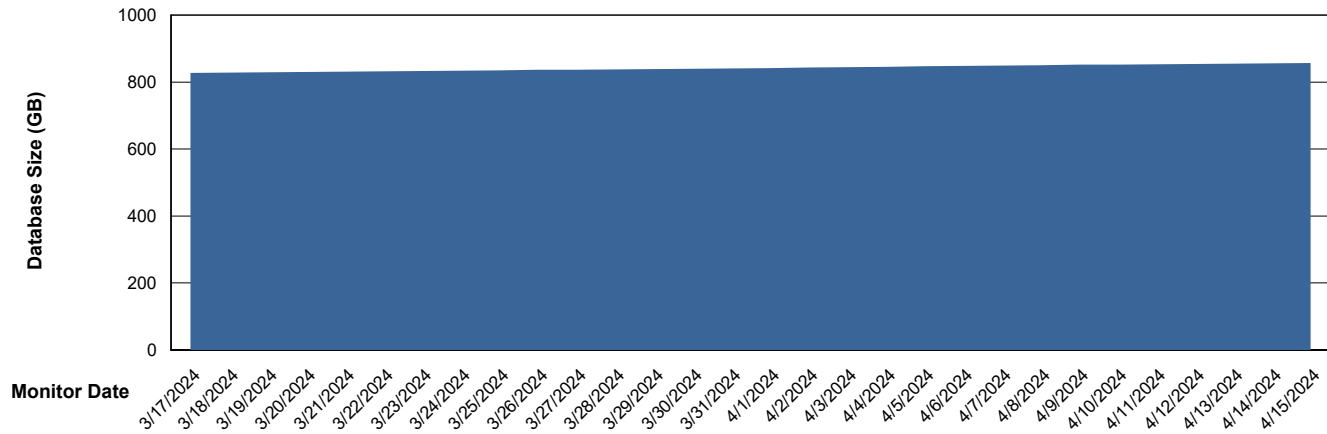

Weekly SLA Customer Report

Customer JSG_Production (24/7)
Database ID 102

Database Performance JSG_PRD_RIKER_DB_HSBABS1

Weekly SLA Customer Report

Customer JSG_Production (24/7)
Database ID 102

DATABASE SIZE JSG_PRD_BASHIR_DB_ABS1

Database growth over last month

DATABASE SIZE JSG_PRD_RIKER_DB_HSBABS1

Database growth over last month

Weekly SLA Customer Report

Customer JSG_Production (24/7)
 Database ID 102

Database Tablespace JSG_PRD_BASHIR_DB_ABS1