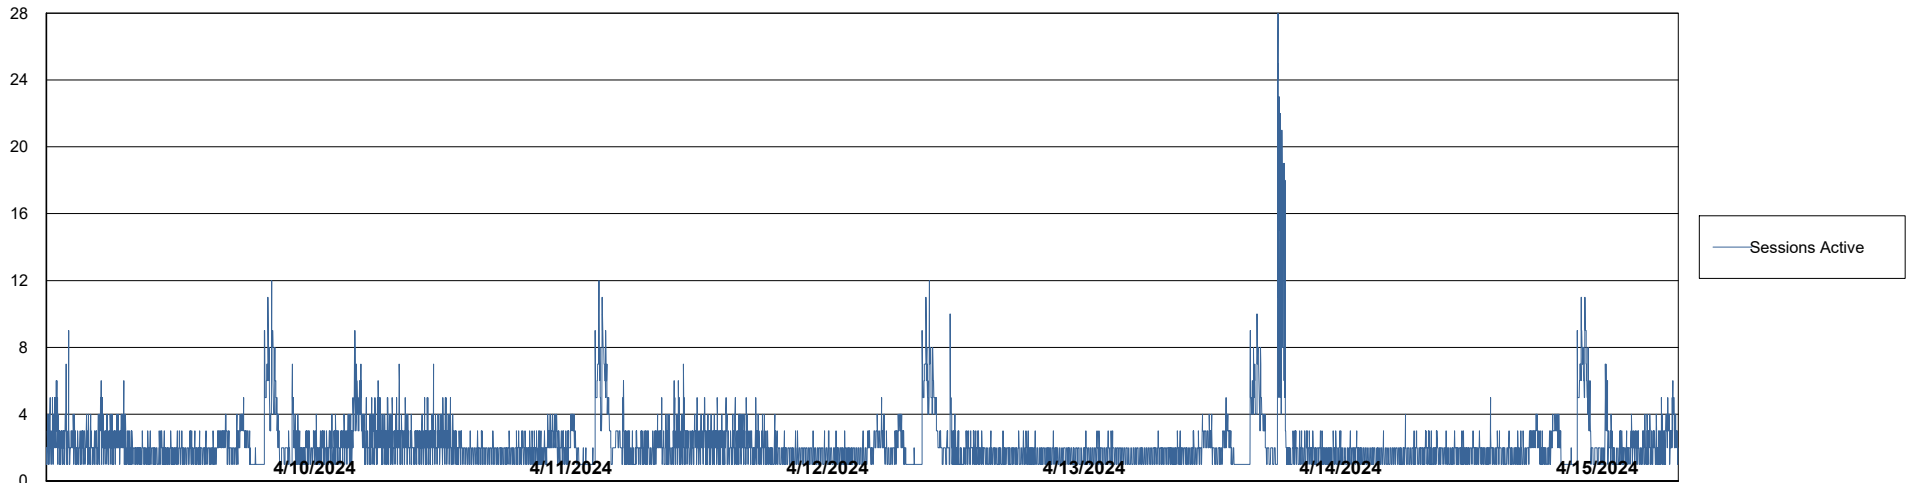

Weekly SLA Customer Report

Customer JSG_Production (24/7)
Database ID 102

Database Performance JSG_PRD_BASHIR_DB_ABS1

Weekly SLA Customer Report

Customer JSG_Production (24/7)
Database ID 102

Database Performance JSG_PRD_PICARD_DB_ABS1

Weekly SLA Customer Report

Customer JSG_Production (24/7)
Database ID 102

Database Performance JSG_PRD_RIKER_DB_HSBABS1

Weekly SLA Customer Report

Customer JSG_Production (24/7)
Database ID 102

DATABASE SIZE JSG_PRD_BASHIR_DB_ABS1