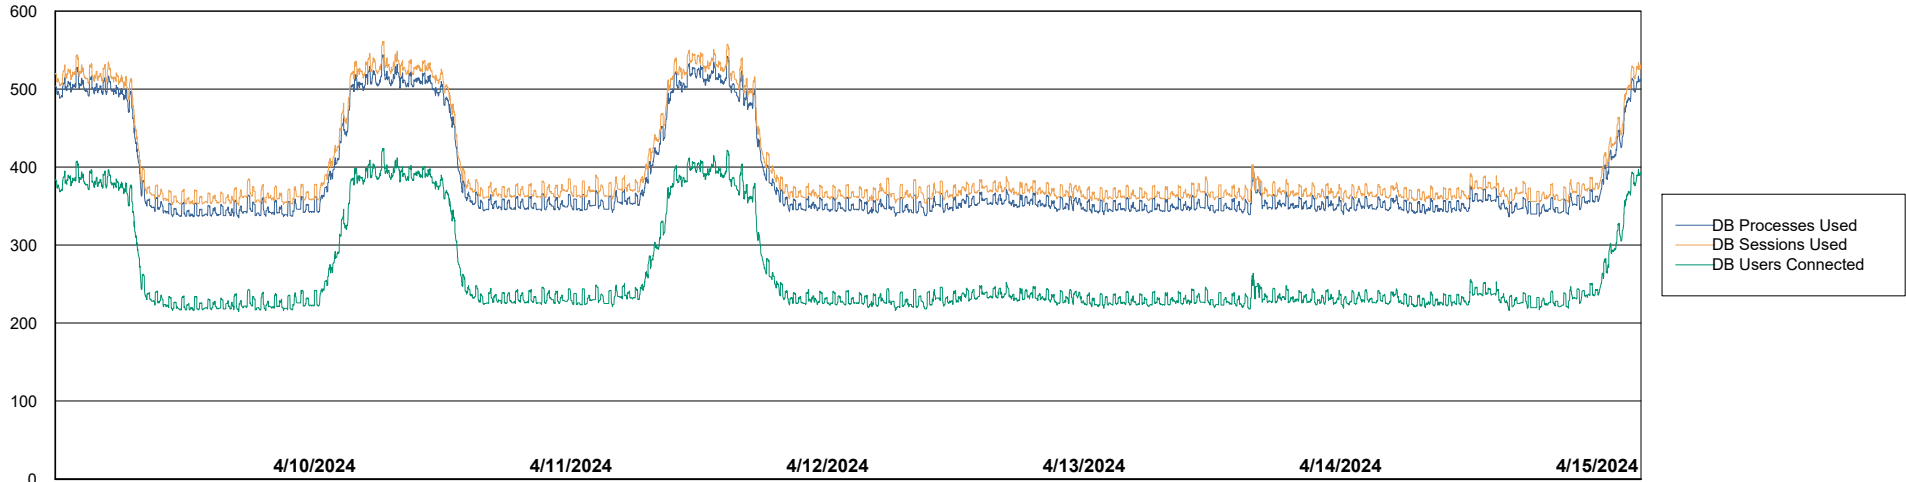

Database Performance JSG_PRD_RIKER_DB_HSBABS1