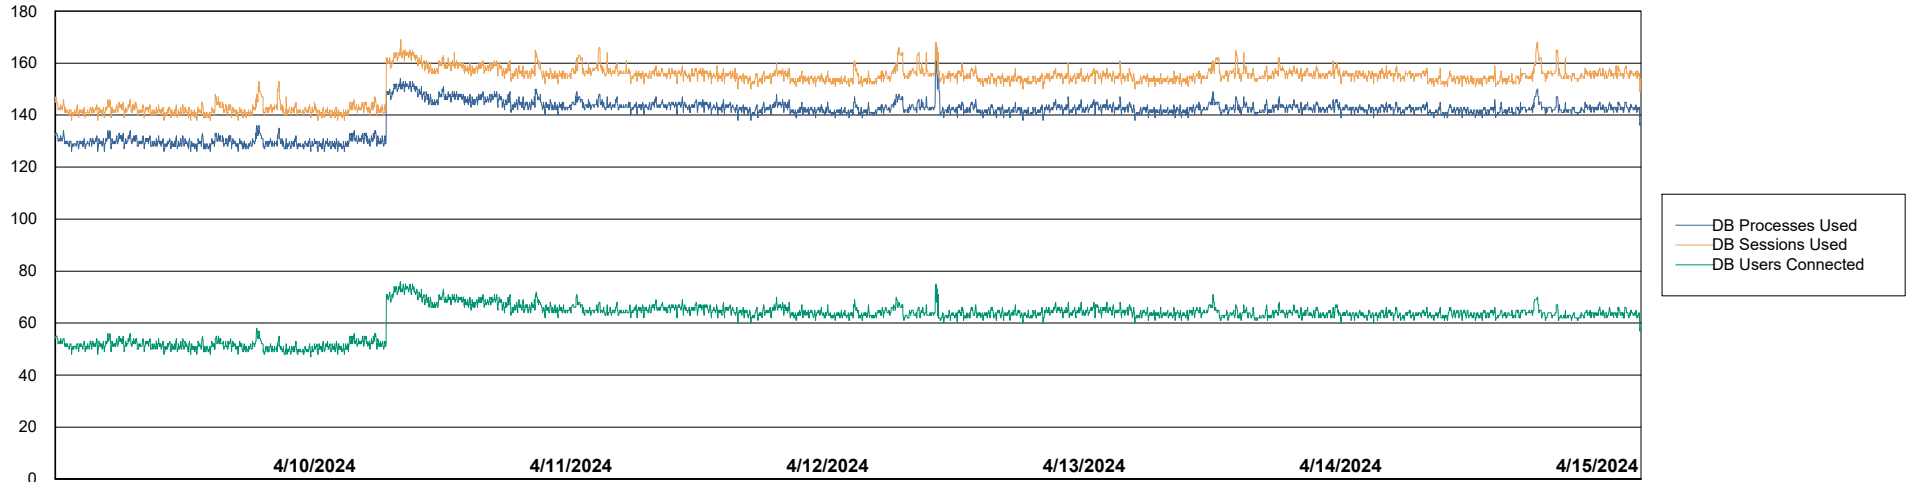

Database Performance JSG_PRD_BASHIR_DB_ABS1