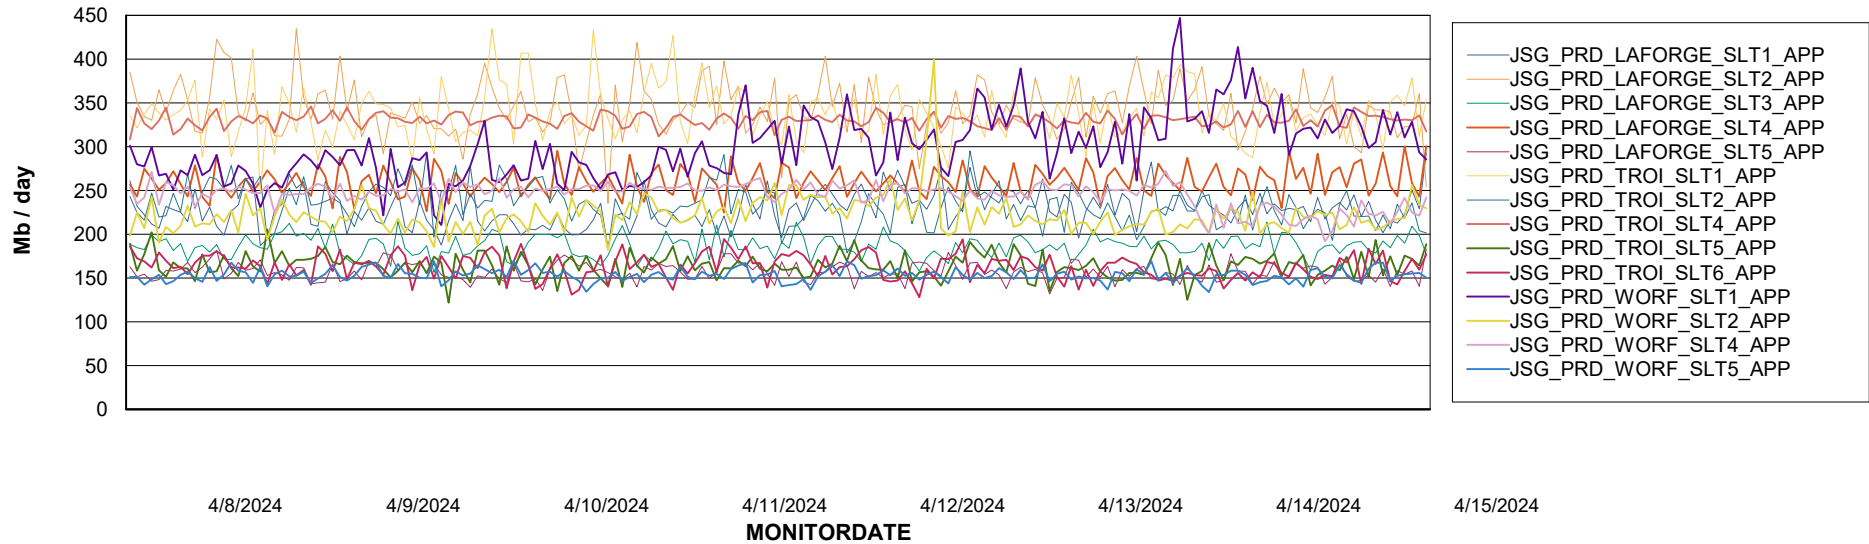

ABSSolute Application Server Services

Avg memory used per ABS Server Service