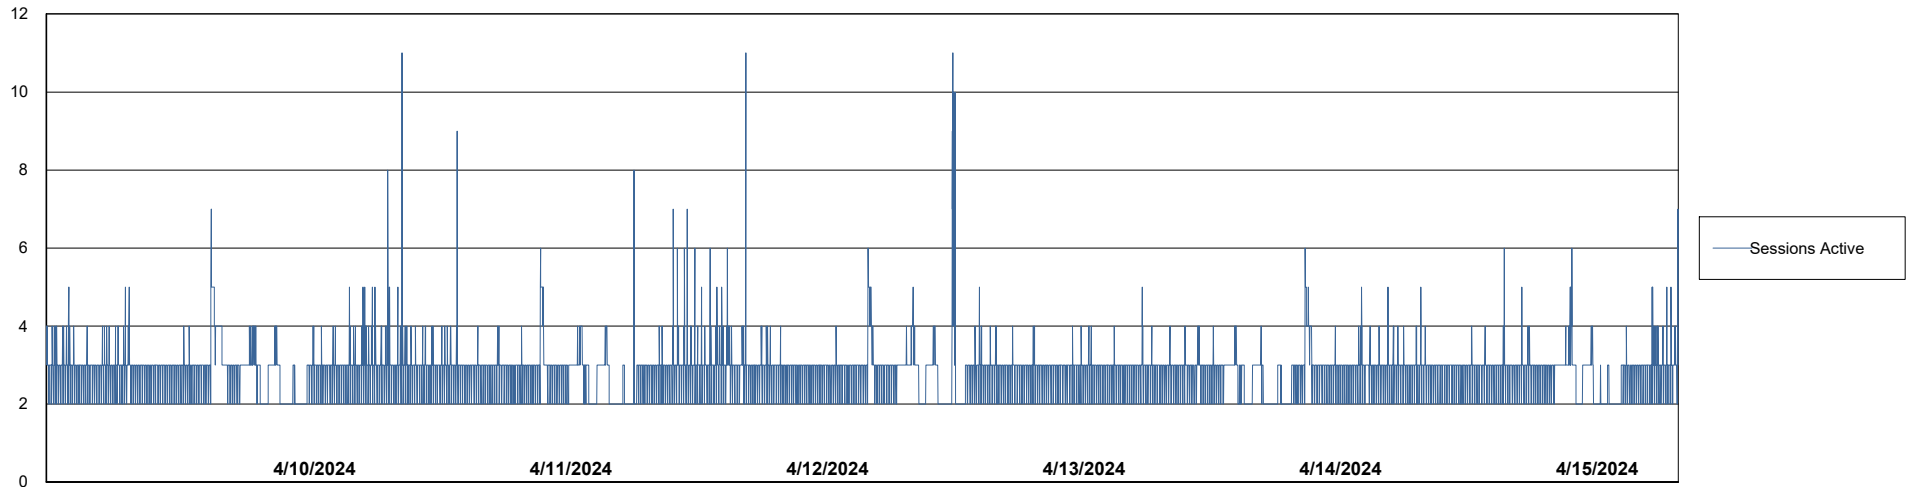

Weekly SLA Customer Report

Customer JSG_Production (24/7)
Database ID 102

Harddisk Usage JSG_PRD_WORF

	Free disk space on C: (%)	Total disk space on C: (Gb)	Used disk space on C: (Gb)
4/15/2024	53	149	70
4/14/2024	53	149	70
4/13/2024	53	149	70
4/12/2024	53	149	70
4/11/2024	53	149	70
4/10/2024	54	149	69
4/9/2024	54	149	69

Weekly SLA Customer Report

Customer JSG_Production (24/7)
Database ID 102

Database Performance JSG_PRD_BASHIR_DB_ABS1

Weekly SLA Customer Report

Customer JSG_Production (24/7)
Database ID 102

Database Performance JSG_PRD_PICARD_DB_ABS1