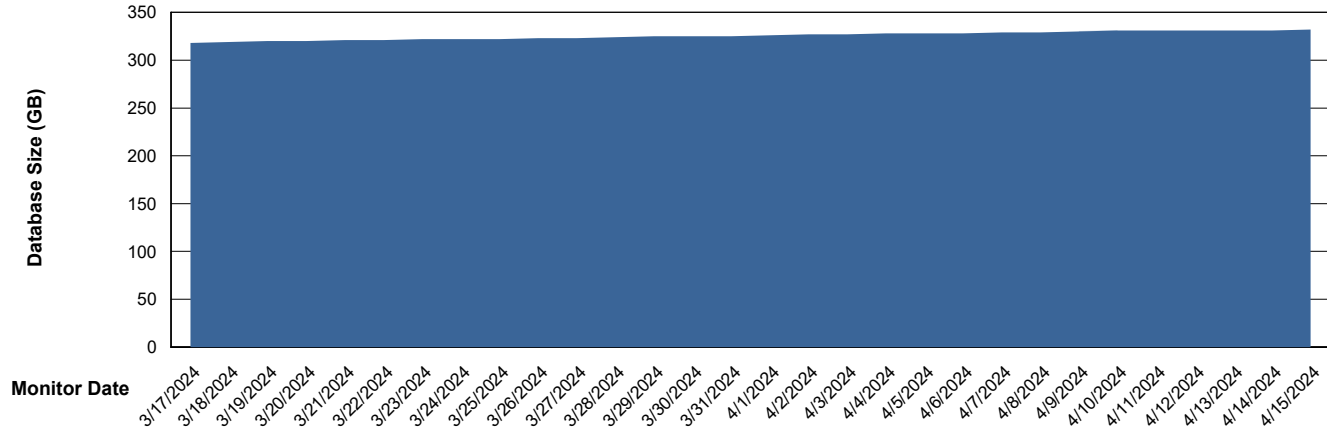

Weekly SLA Customer Report

Customer JSG_Production (24/7)
Database ID 102

Database Performance JSG_PRD_BASHIR_DB_ABS1

Weekly SLA Customer Report

Customer JSG_Production (24/7)
Database ID 102

Database Performance JSG_PRD_PICARD_DB_ABS1

Weekly SLA Customer Report

Customer JSG_Production (24/7)
Database ID 102

Database Performance JSG_PRD_RIKER_DB_HSBABS1

Weekly SLA Customer Report

Customer JSG_Production (24/7)
Database ID 102

DATABASE SIZE JSG_PRD_BASHIR_DB_ABS1

Database growth over last month

DATABASE SIZE JSG_PRD_RIKER_DB_HSBABS1

Database growth over last month

Weekly SLA Customer Report

Customer JSG_Production (24/7)
 Database ID 102

Database Tablespace JSG_PRD_BASHIR_DB_ABS1