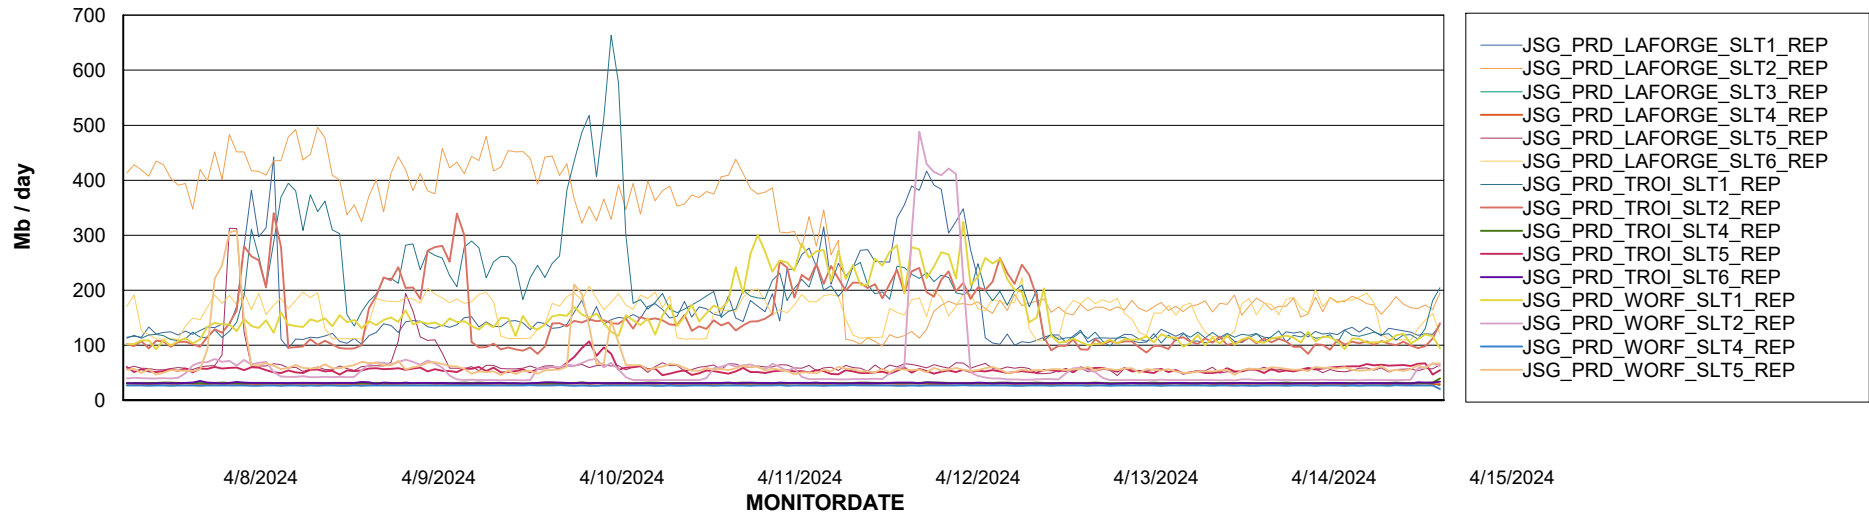

ABSSolute Application ReportServer Services

Avg memory used per ReportServer Service