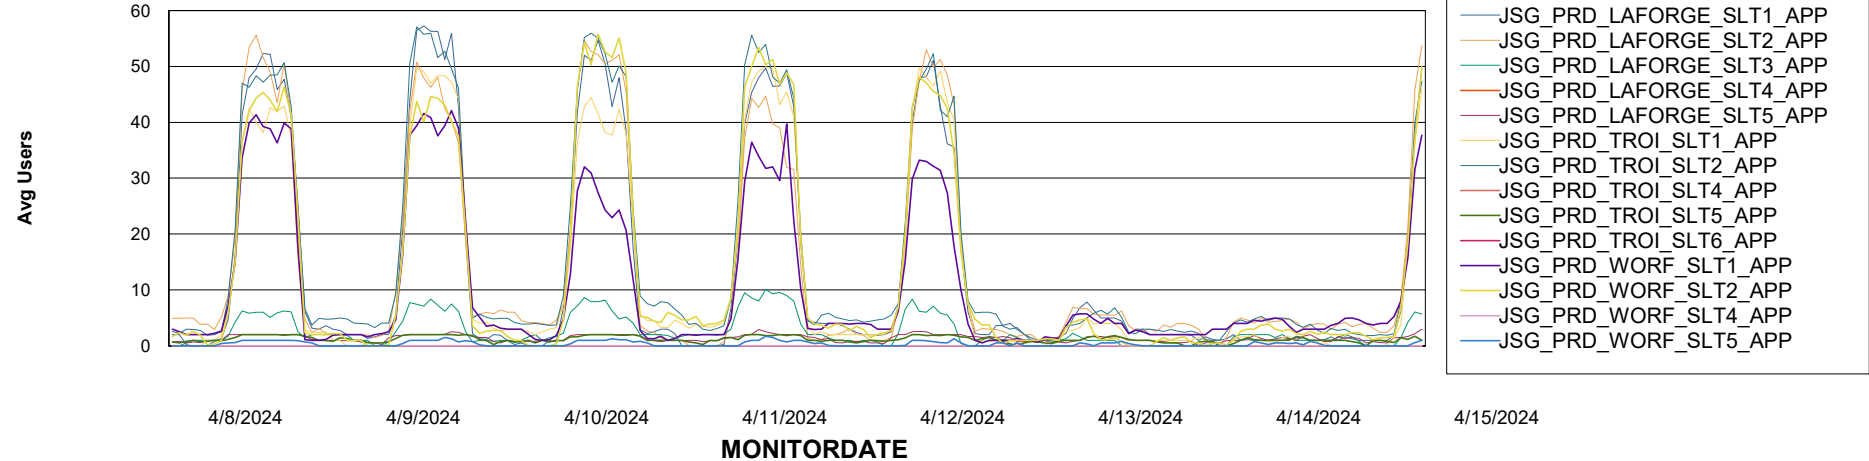

Avg users per day per ABS server