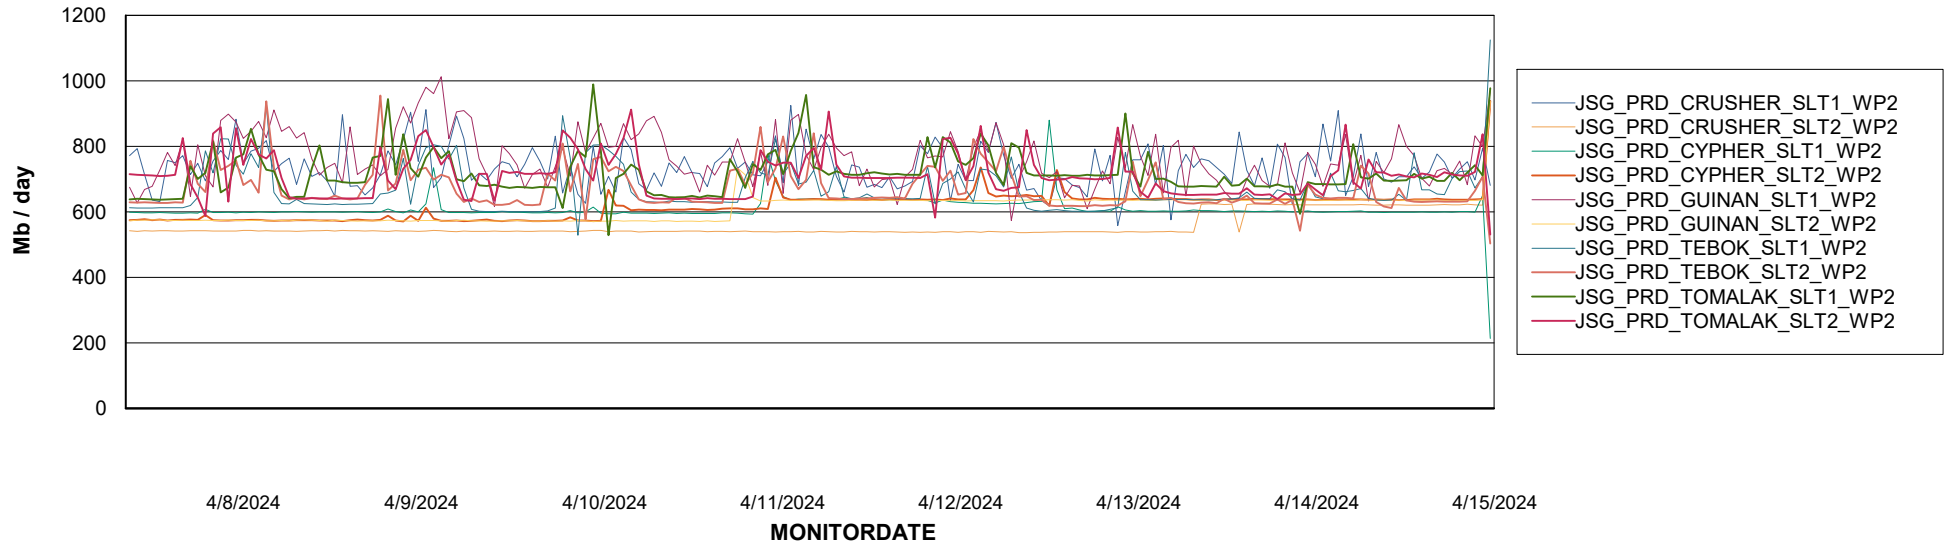

ABSSolute Web Component Services

Avg memory used per ABS Web component