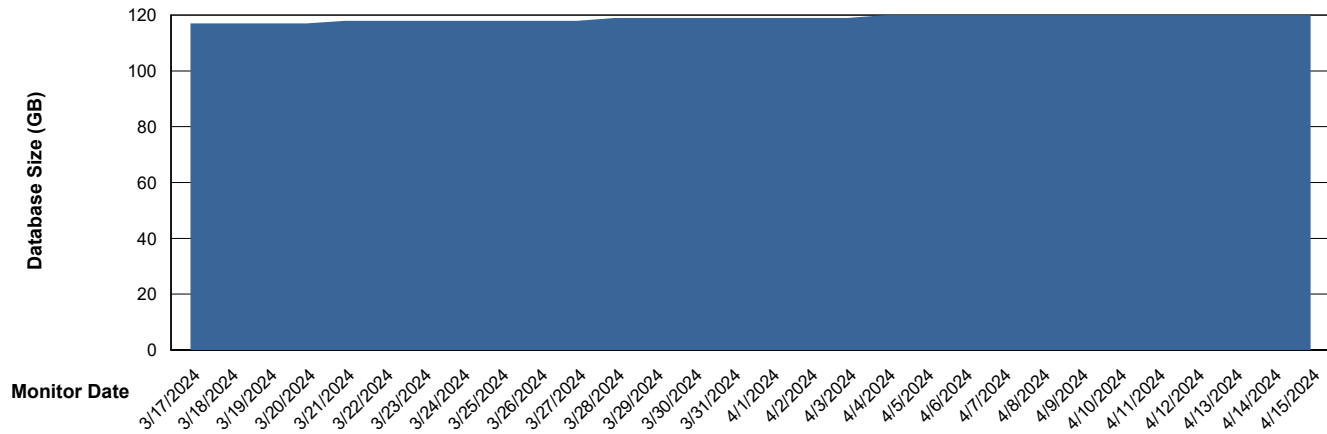

DATABASE SIZE HUE_PRD_S-ORAPROD2_ABS1

Database growth over last month