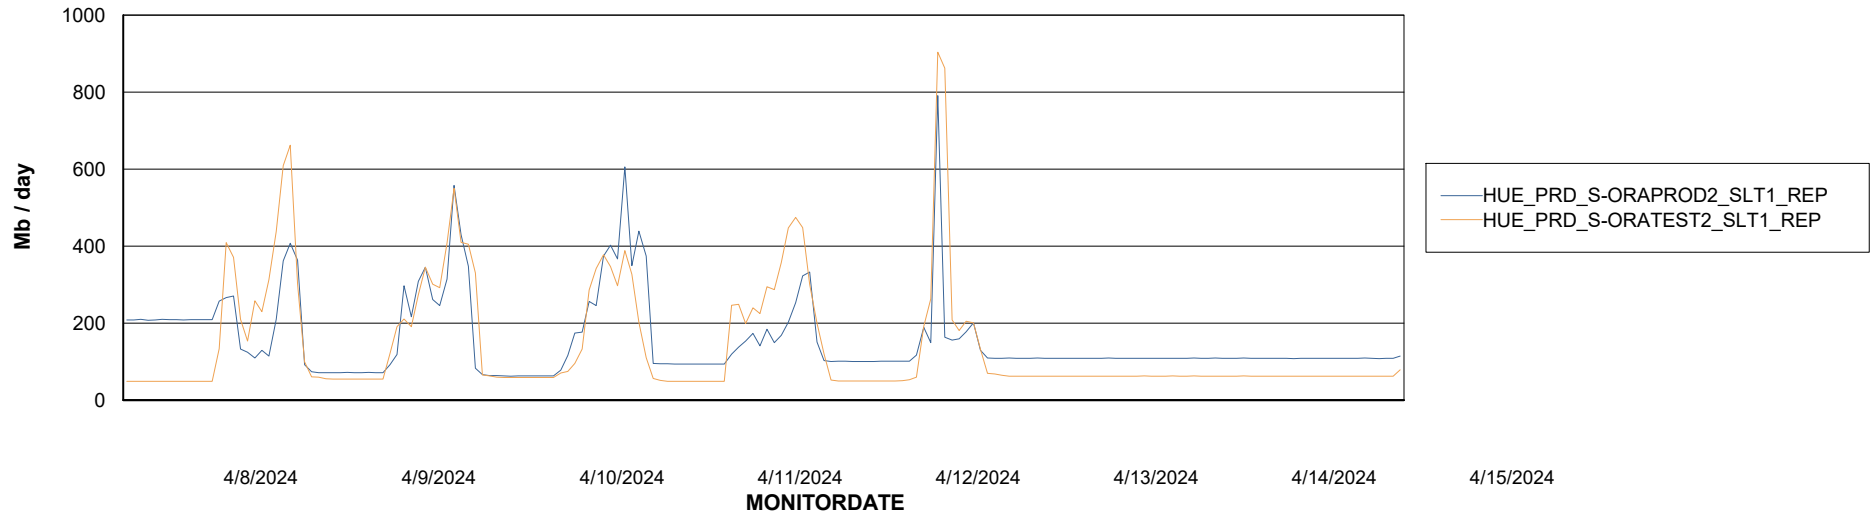

Avg memory used per ABS Server Service

Avg users per day per ABS server

Weekly SLA Customer Report

Customer HUE_Production
Database ID 154

ABSSolute Application ReportServer Services

Avg memory used per ReportServer Service