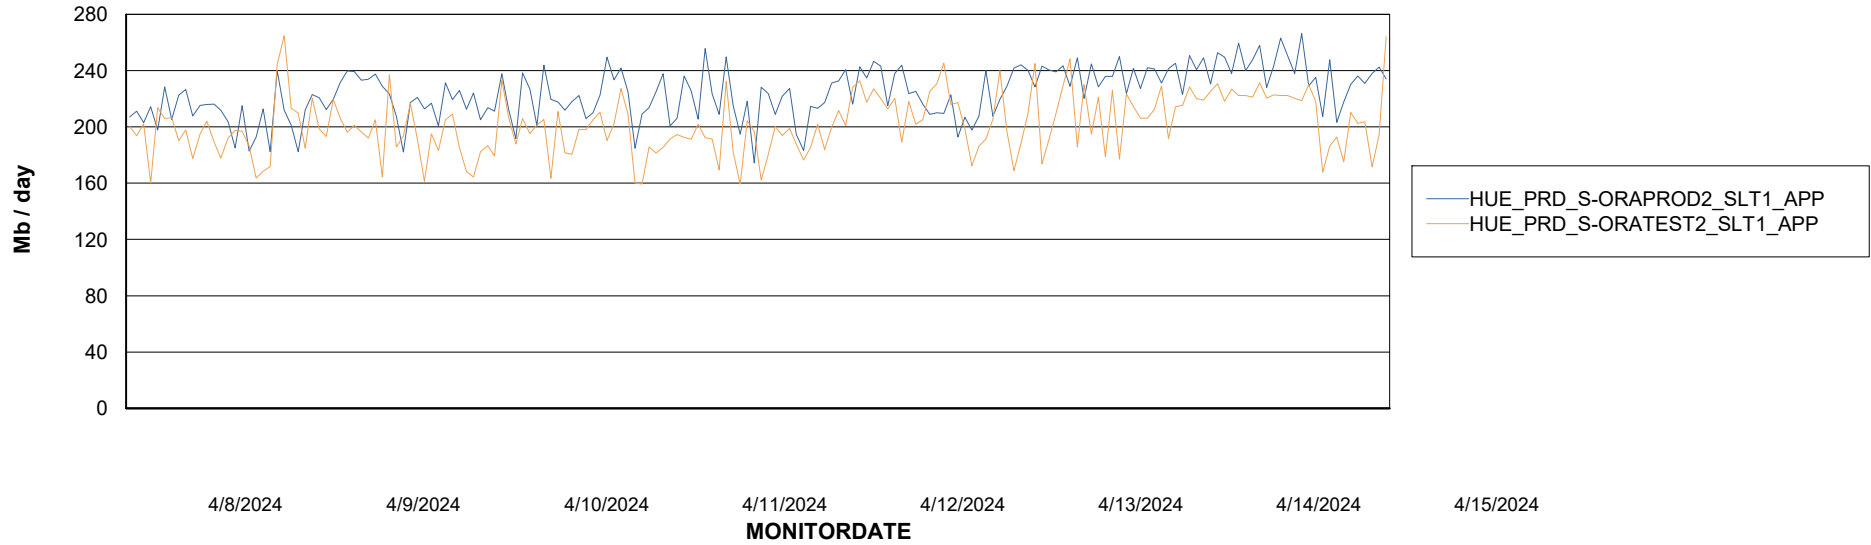

ABSSolute Application Server Services

Avg memory used per ABS Server Service