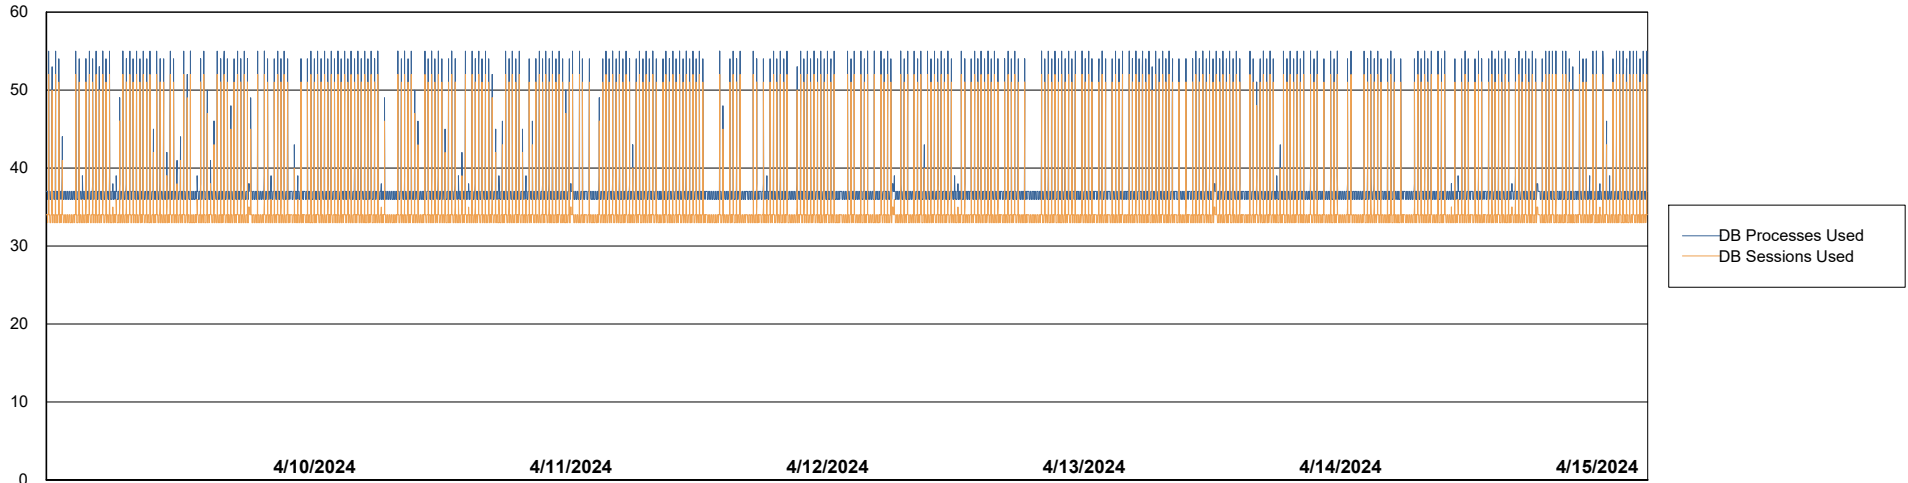

Database Performance HUE_PRD_S-ORATEST2_HSBABS1