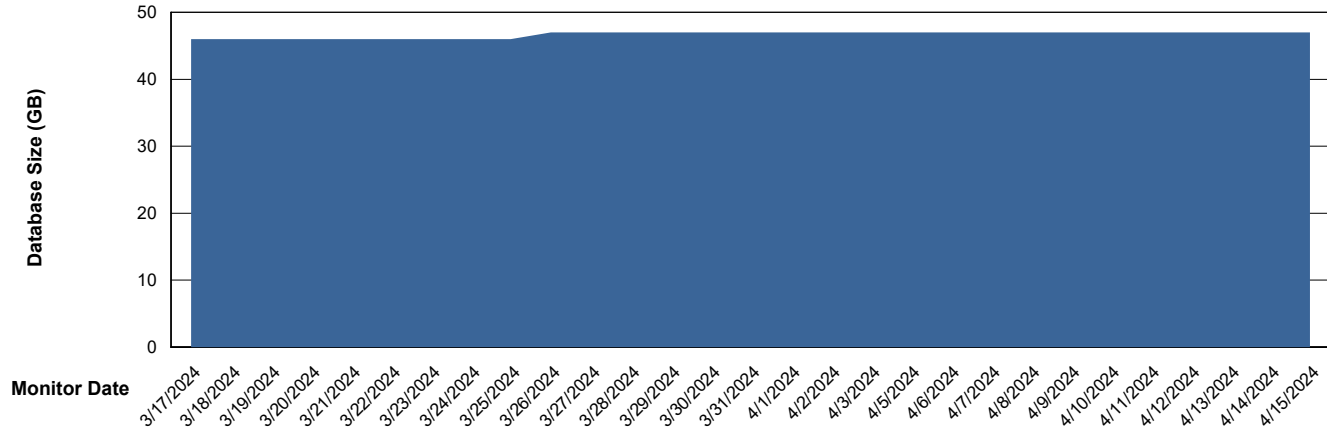

DATABASE SIZE HUE_PRD_S-ORABI2_ABS1

Database growth over last month