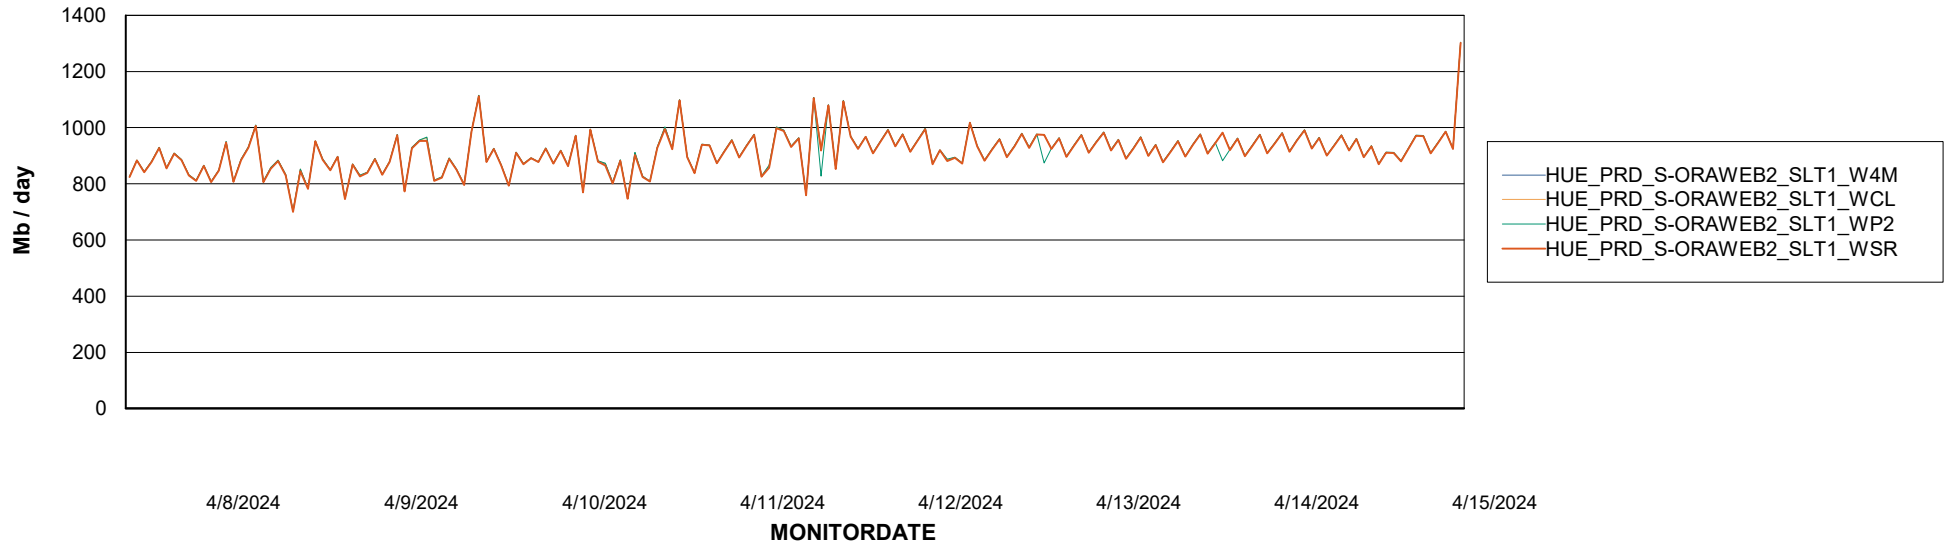

ABSolute Web Component Services

Avg memory used per ABS Web component