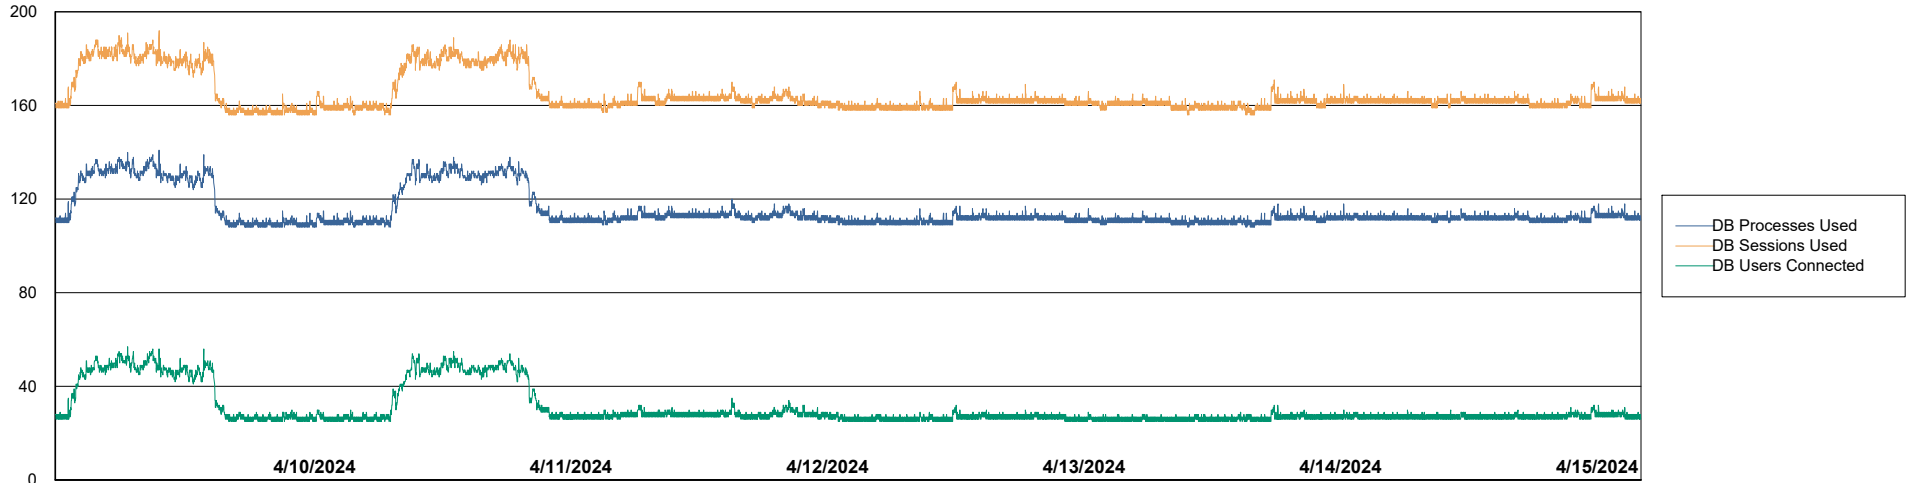

Weekly SLA Customer Report

Customer HUE_Production
Database ID 154

Database Performance HUE_PRD_S-ORABI2_ABS1

Weekly SLA Customer Report

Customer HUE_Production
Database ID 154

Database Performance HUE_PRD_S-ORAPROD2_ABS1