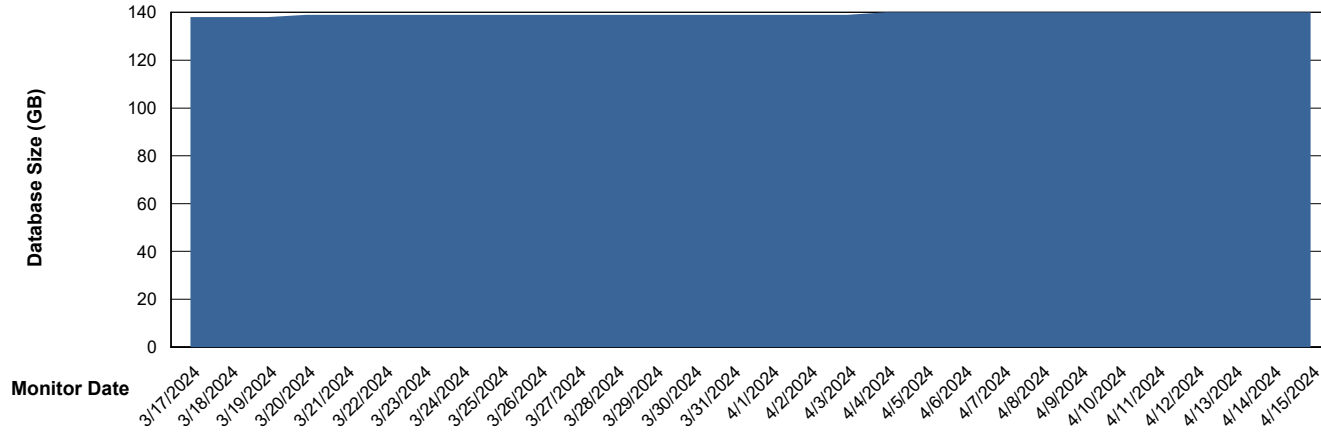

Weekly SLA Customer Report

Customer EUT_Production
Database ID 114

Database Performance EUT_EUP_PRD_URVINA22T_DB_ABS1

Weekly SLA Customer Report

Customer EUT_Production
Database ID 114

Database Performance EUT_URM_PRD_URVINA26_DB_ABS1

Weekly SLA Customer Report

Customer EUT_Production
Database ID 114

DATABASE SIZE EUT_EUP_PRD_URVINA22T_DB_ABS1

Database growth over last month

DATABASE SIZE EUT_URM_PRD_URVINA26_DB_ABS1

Database growth over last month