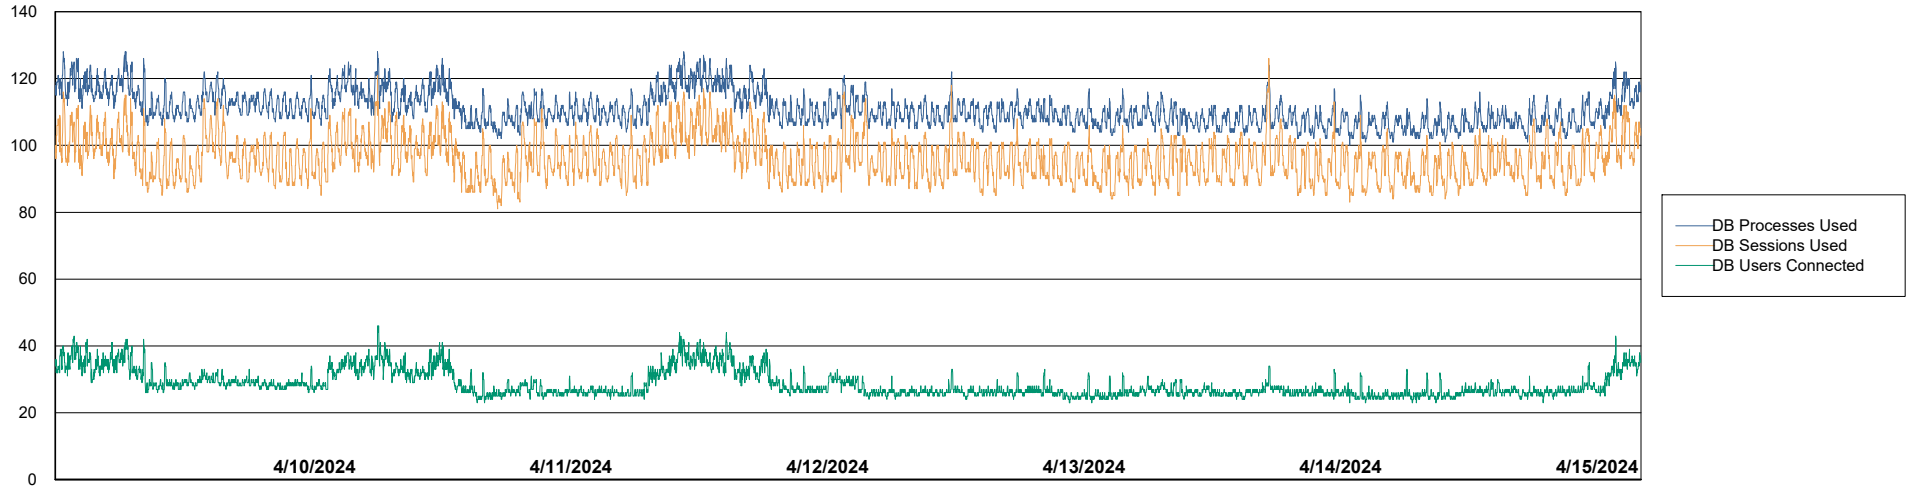

Weekly SLA Customer Report

Customer EUT_Production
Database ID 114

Database Performance EUT_EUP_PRD_URVINA22T_DB_ABS1

Weekly SLA Customer Report

Customer EUT_Production
Database ID 114

Database Performance EUT_URM_PRD_URVINA26_DB_ABS1