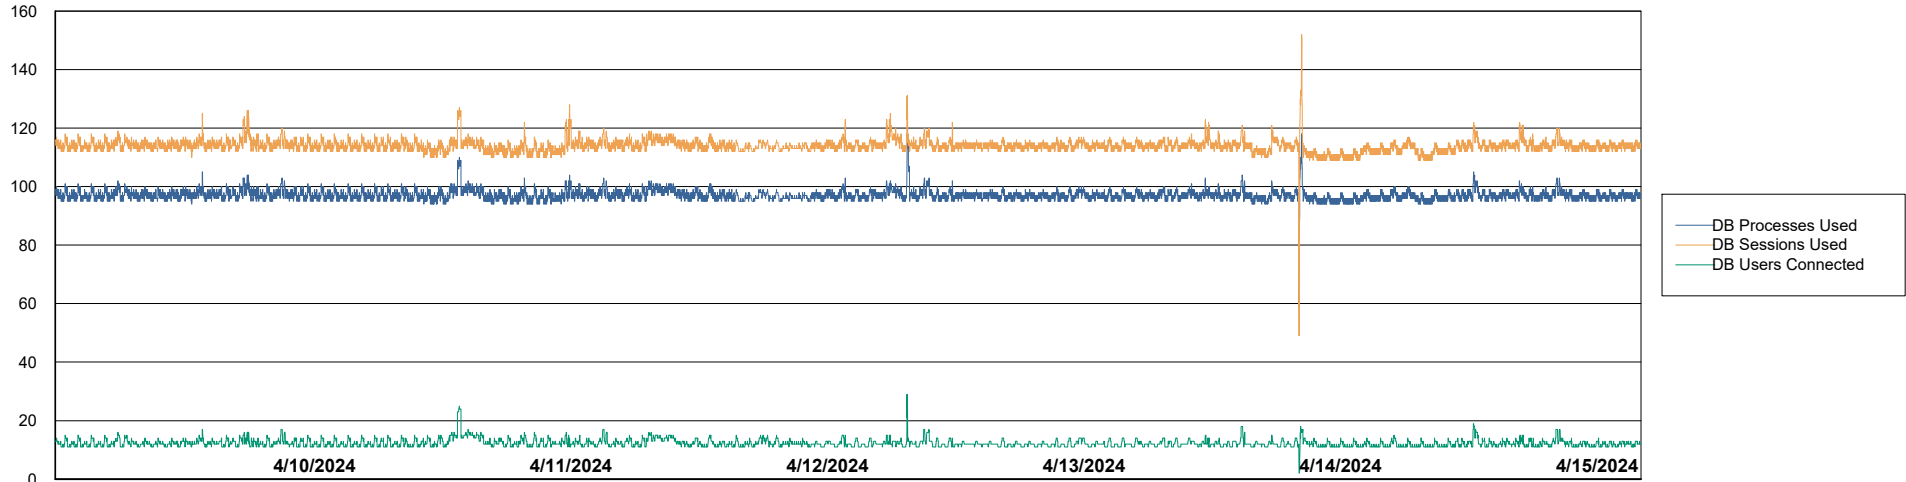

Database Performance ELJ_PRD_FRASEQXPRDDB03_ABS1