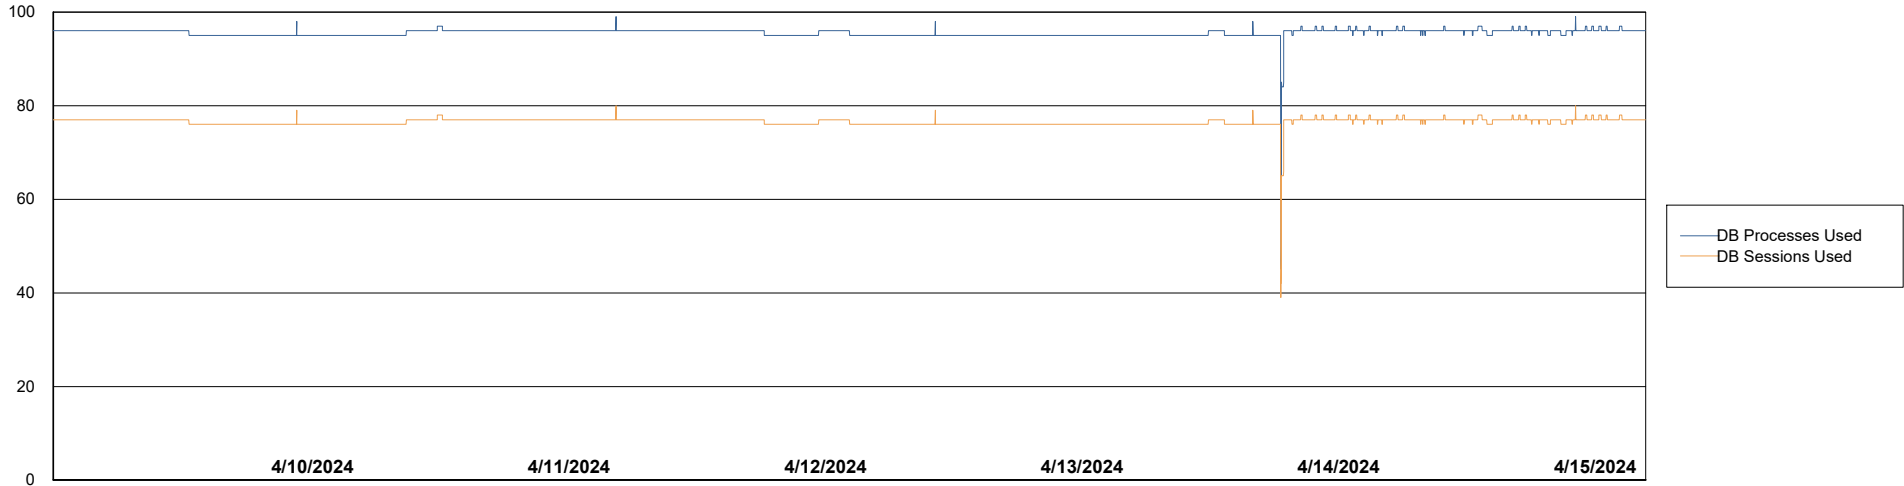

Weekly SLA Customer Report

Customer ELJ Production
Database ID 72

Database Performance ELJ_PRD_FRASEQXPRDDB01_ABS1

Weekly SLA Customer Report

Customer ELJ Production
Database ID 72

Database Performance ELJ_PRD_FRASEQXPRDDB02_HSBABS1