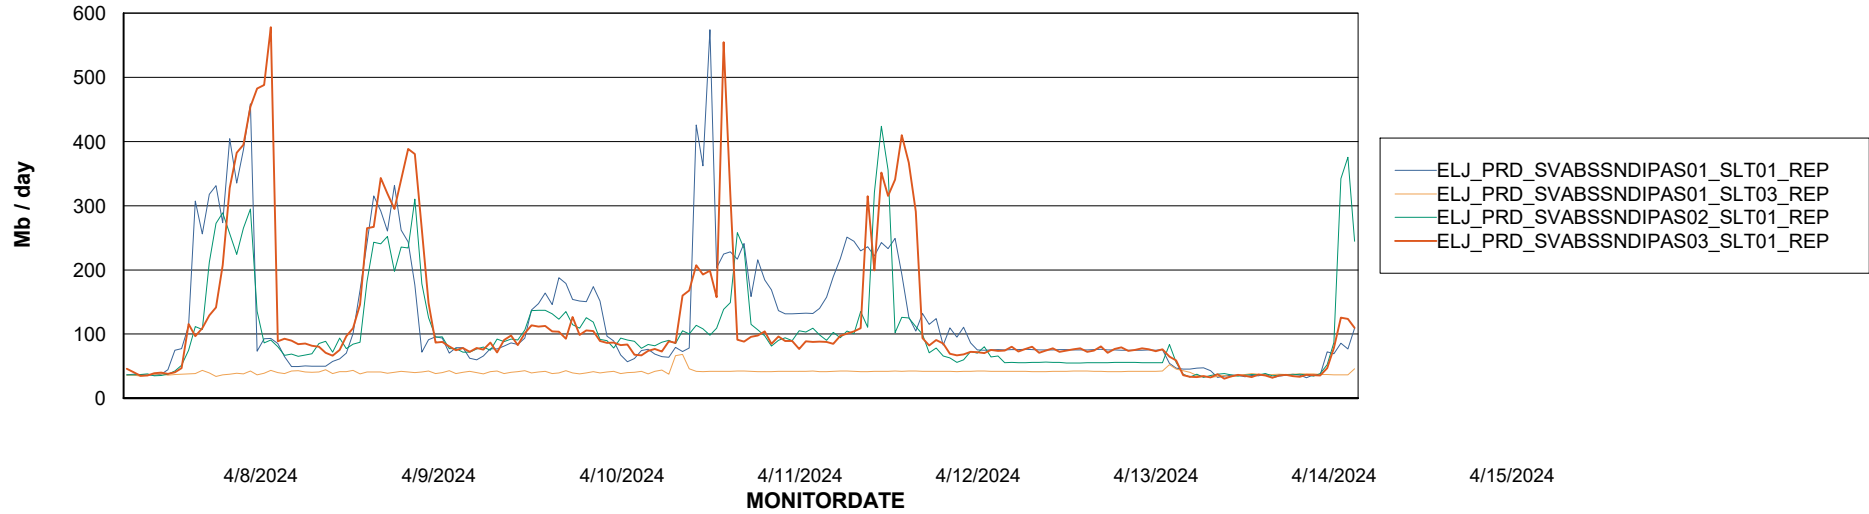

Avg memory used per ABS Server Service

Avg users per day per ABS server

Weekly SLA Customer Report

Customer ELJ Production
Database ID 72

ABSSolute Application ReportServer Services

Avg memory used per ReportServer Service