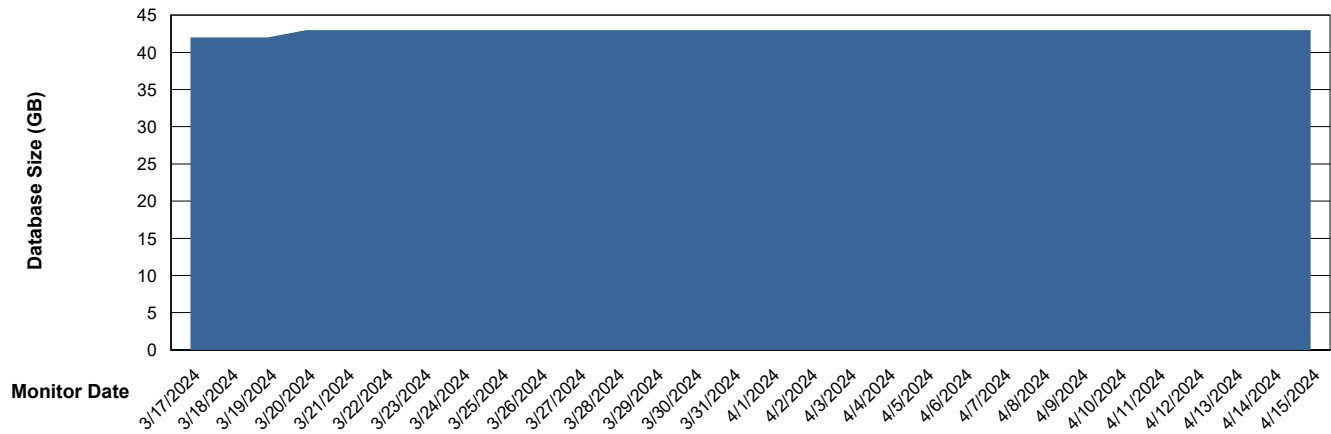

Weekly SLA Customer Report

Customer ELJ Production
Database ID 72

Database Performance ELJ_PRD_FRASEQXPRDDB03_ABS1

Weekly SLA Customer Report

Customer ELJ Production
Database ID 72

DATABASE SIZE ELJ_PRD_FRASEQXPRDDB01_ABS1

Database growth over last month

DATABASE SIZE ELJ_PRD_FRASEQXPRDDB03_ABS1

Database growth over last month

Weekly SLA Customer Report

Customer ELJ Production
Database ID 72

Database Tablespace ELJ_PRD_FRASEQXPRDDB01_ABS1