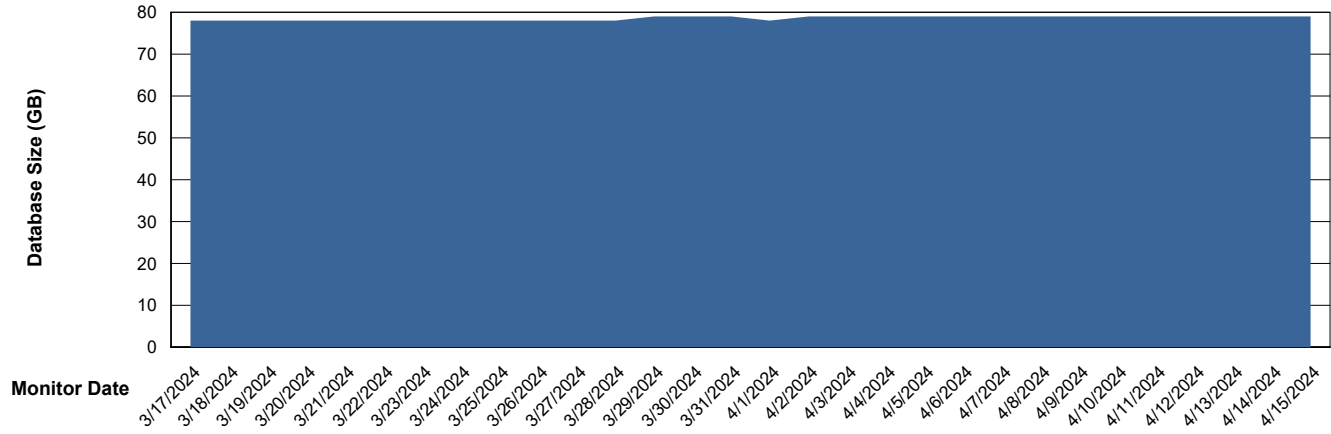

Weekly SLA Customer Report

Customer ELJ Production
Database ID 72

Database Performance ELJ_PRD_FRASEQXPRDDB03_ABS1

Weekly SLA Customer Report

Customer ELJ Production
Database ID 72

DATABASE SIZE ELJ_PRD_FRASEQXPRDDB01_ABS1

Database growth over last month

DATABASE SIZE ELJ_PRD_FRASEQXPRDDB03_ABS1

Database growth over last month

Weekly SLA Customer Report

Customer ELJ Production
Database ID 72

Database Tablespace ELJ_PRD_FRASEQXPRDDB01_ABS1