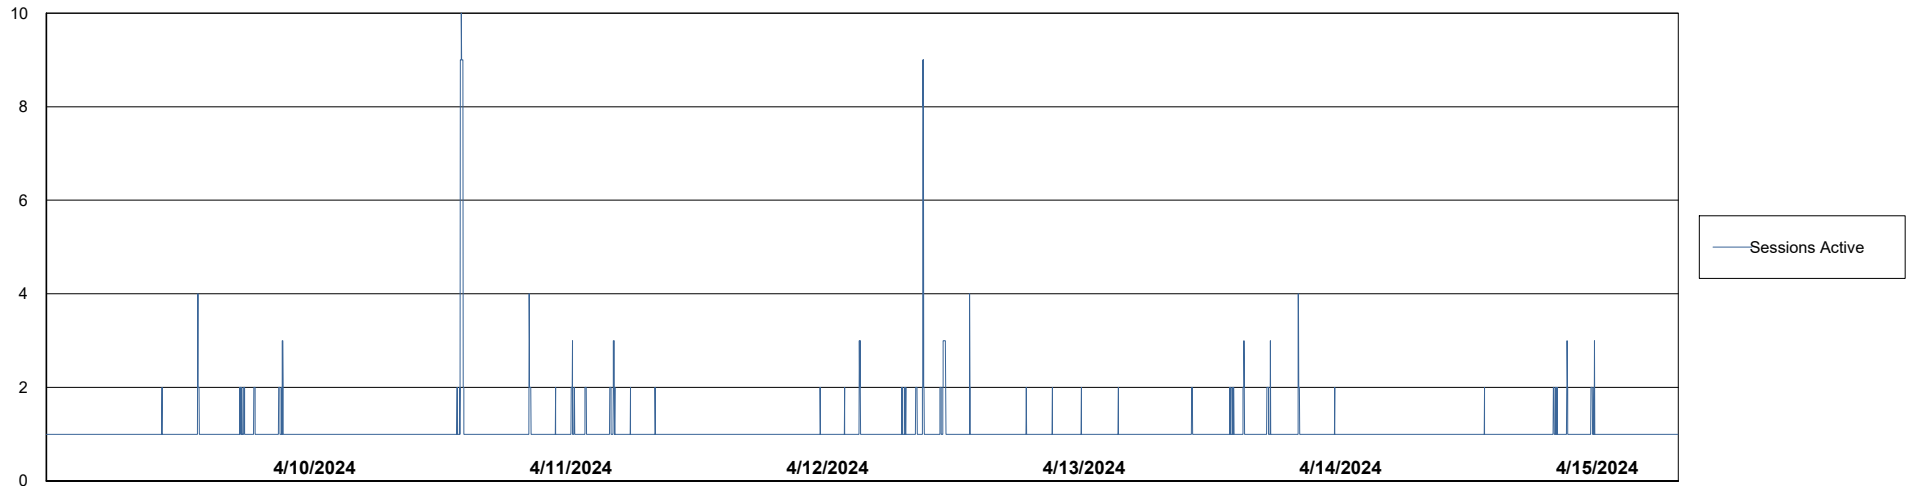

Database Performance ELJ_PRD_FRASEQXPRDDB03_ABS1