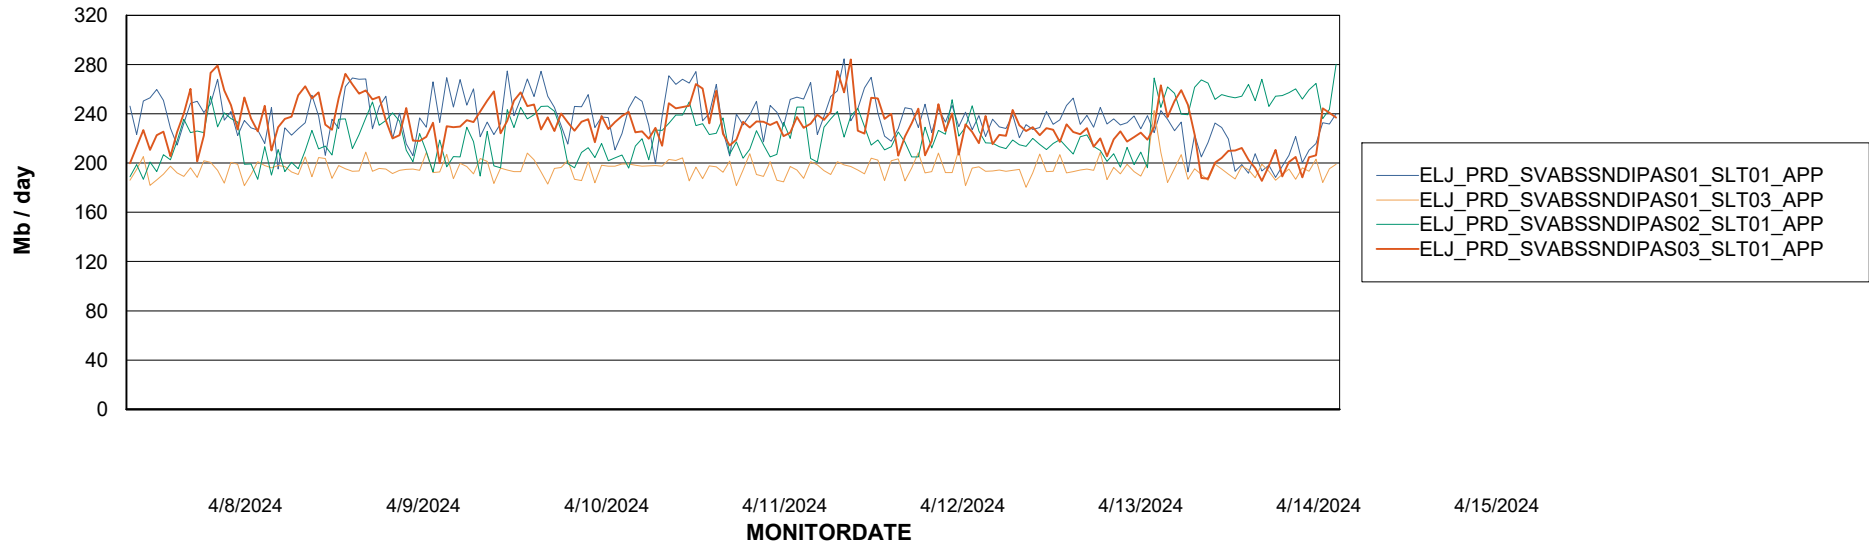

ABSSolute Application Server Services

Avg memory used per ABS Server Service