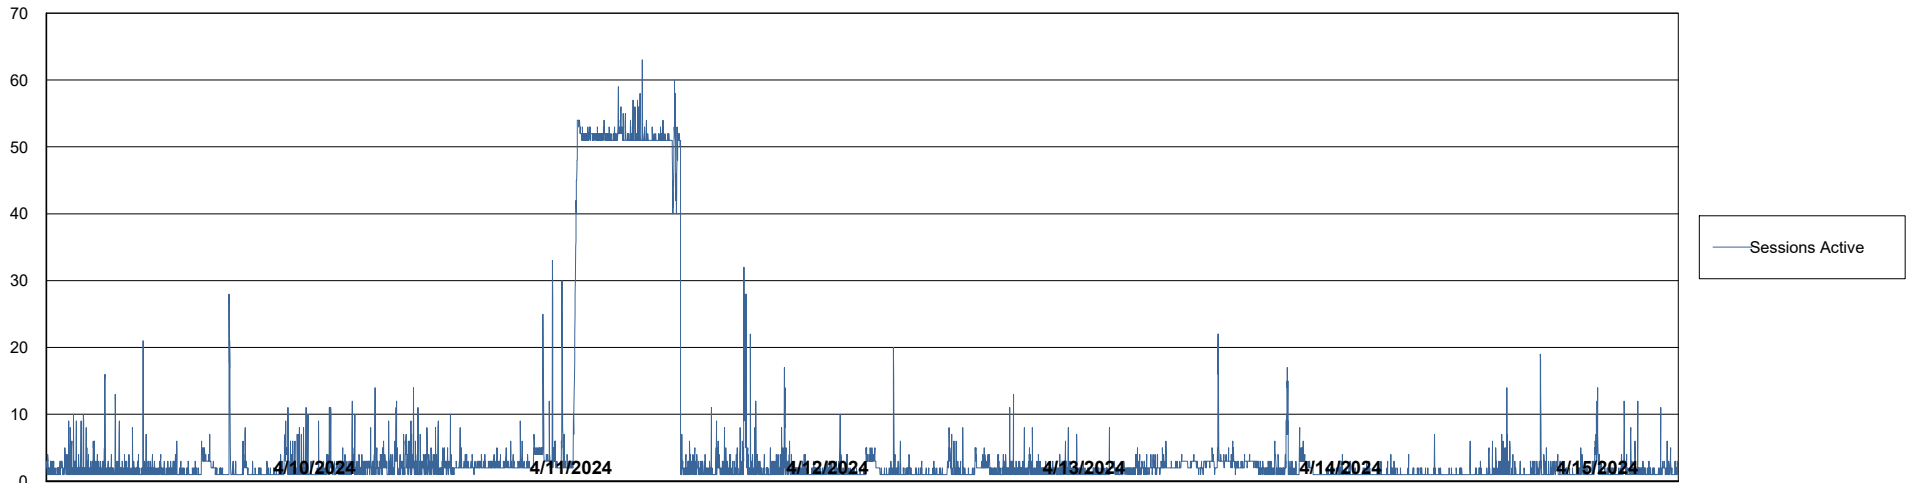

Weekly SLA Customer Report

Customer ELI_Production
Database ID 62

Database Performance ELI_PRD_FRASEQXPRDDB04-BI_ABS1

Weekly SLA Customer Report

Customer ELI_Production
Database ID 62

Database Performance ELI_PRD_FRASINTPRDDB01_ABS1