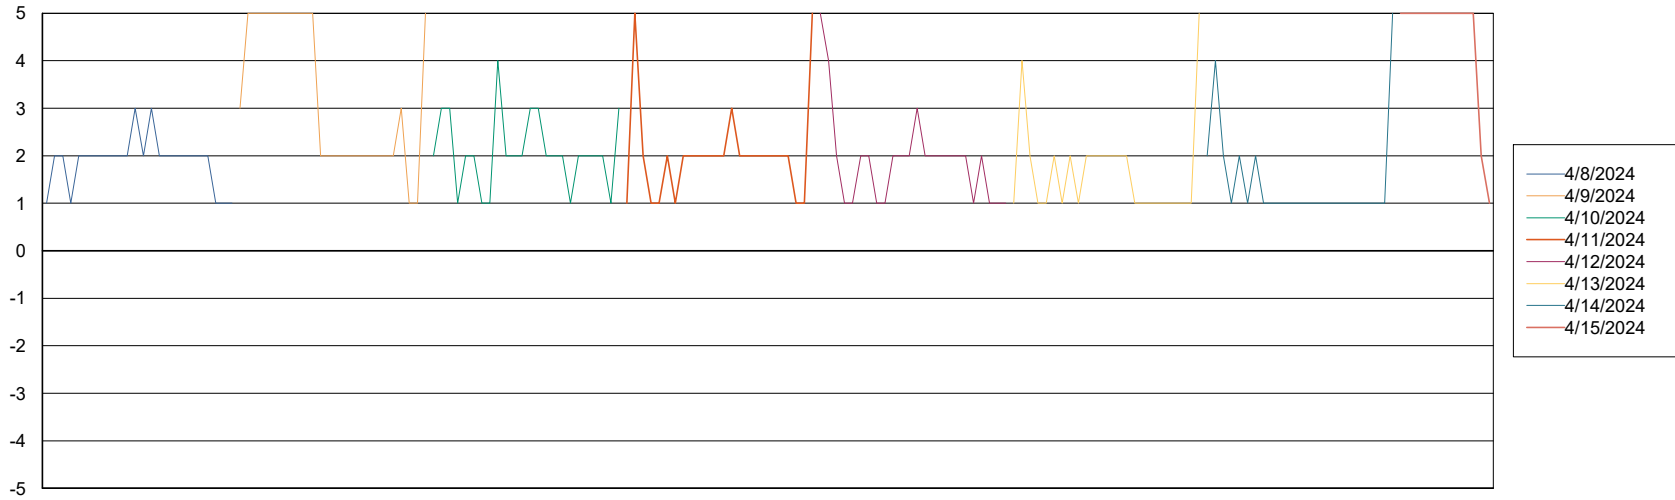

Standby Database Health ELI_Production

Recovery lag for last 7 days