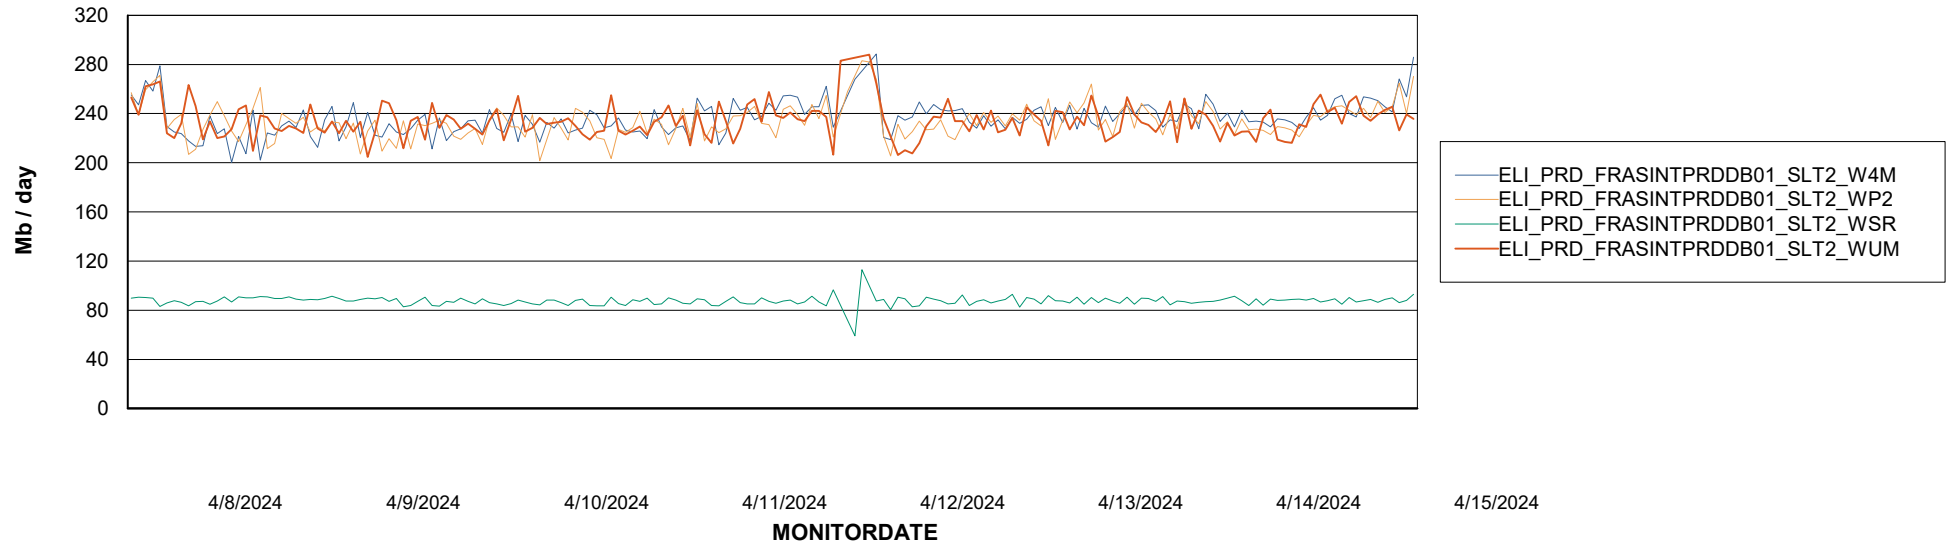

ABSolute Web Component Services

Avg memory used per ABS Web component