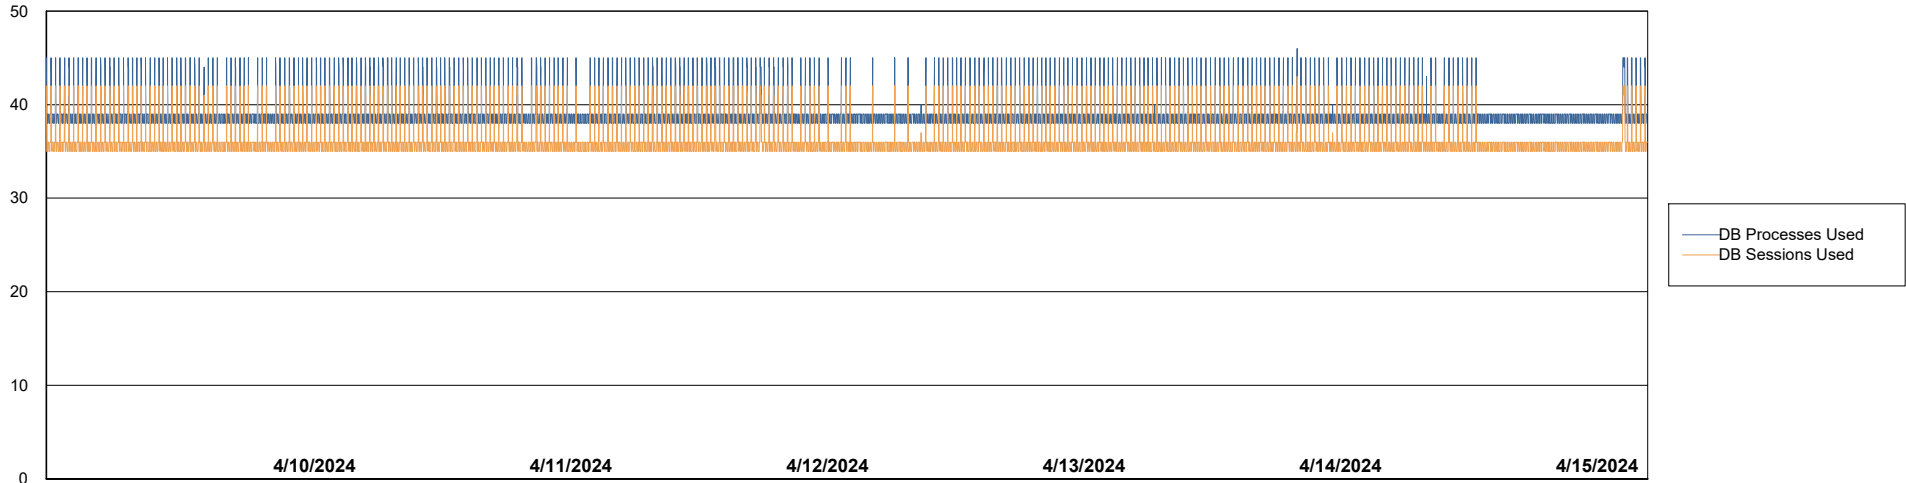

Database Performance ELI_PRD_FRASINTQUADB01_HSBABS1