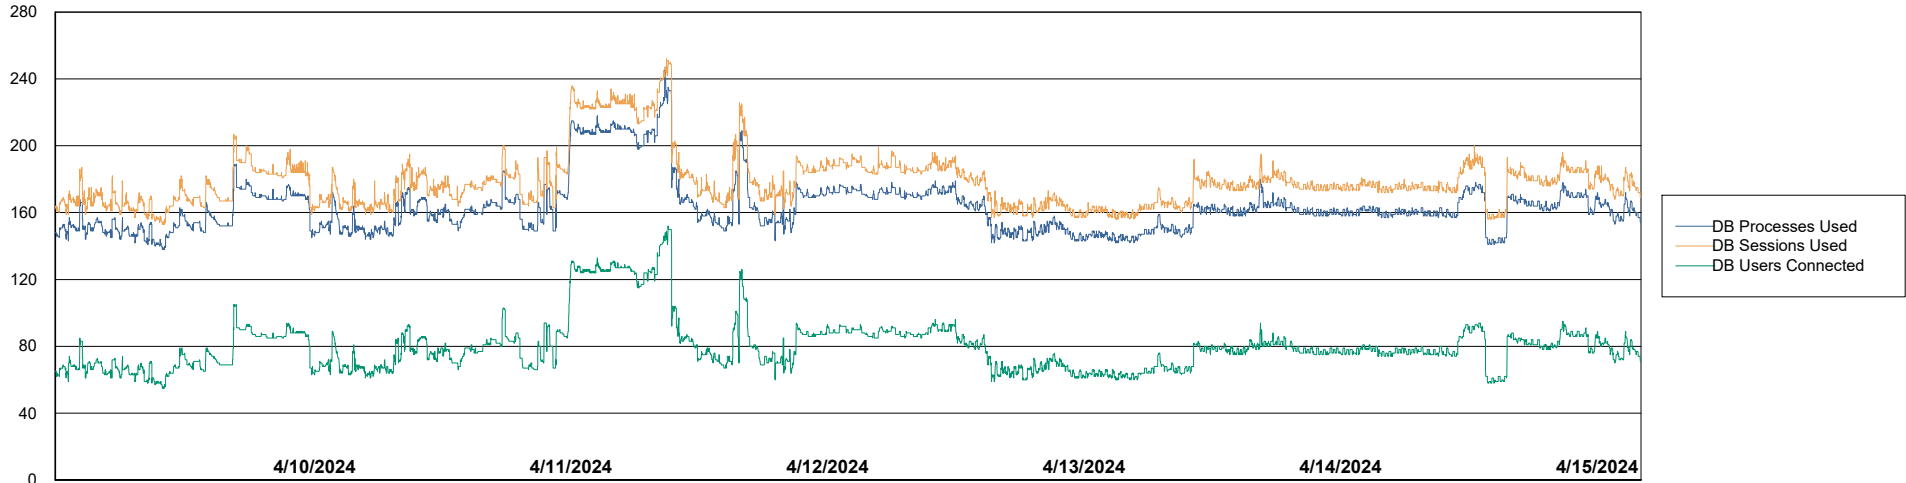

Weekly SLA Customer Report

Customer ELI_Production
Database ID 62

Database Performance ELI_PRD_FRASEQXPRDDB04-BI_ABS1

Weekly SLA Customer Report

Customer ELI_Production
Database ID 62

Database Performance ELI_PRD_FRASINTPRDDB01_ABS1