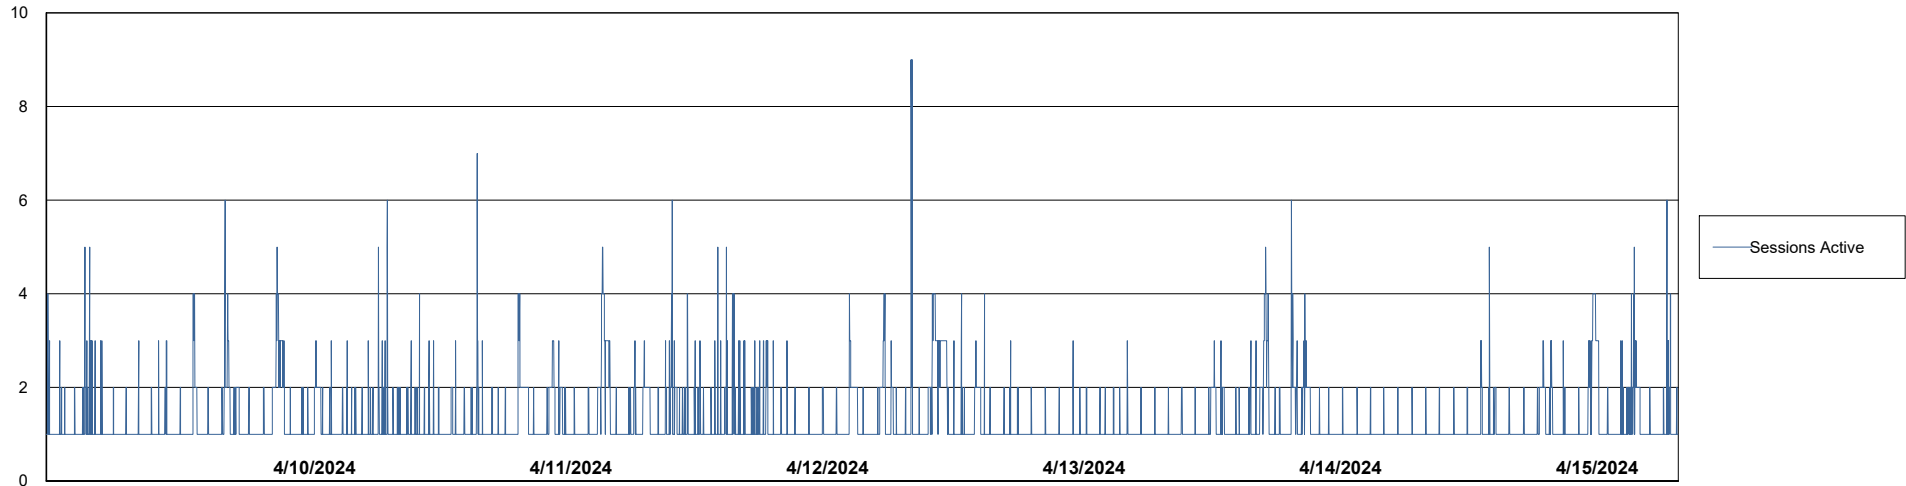

Database Performance ELI_PRD_FRASEQXPRDDB04-BI_ABS1