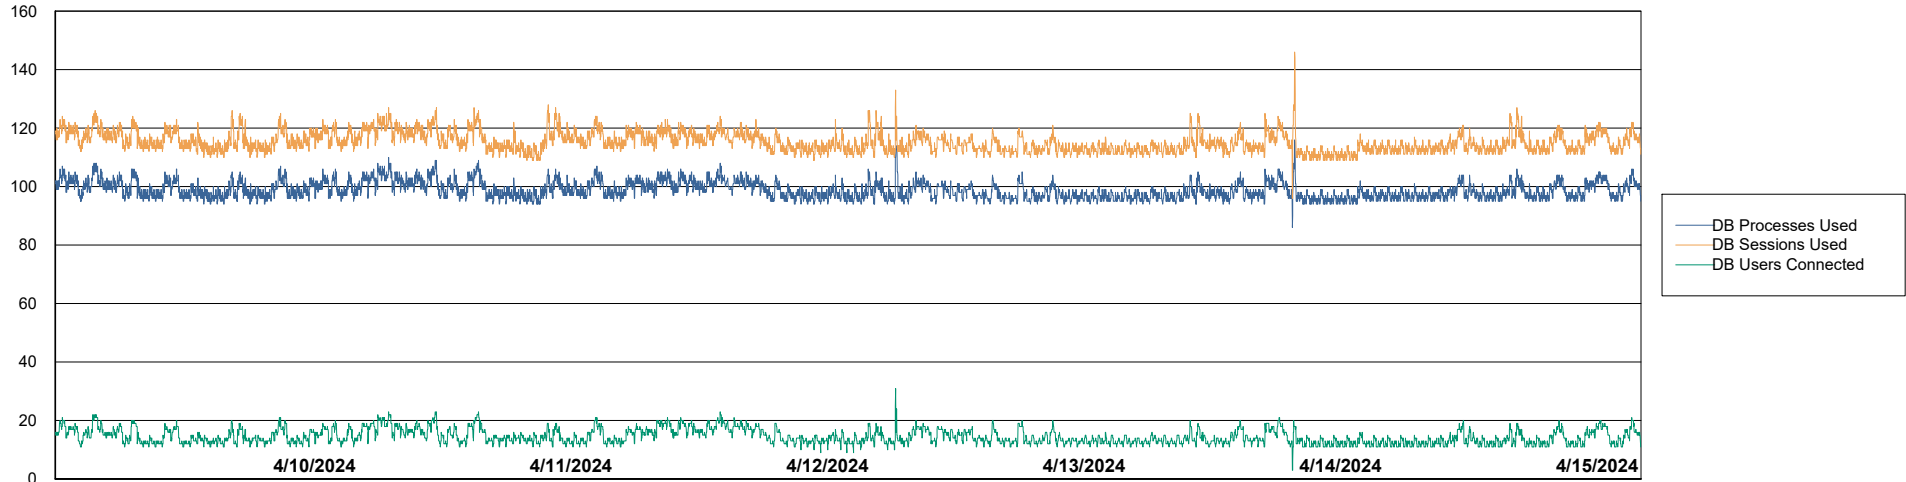

Database Performance ELI_PRD_FRASEQXPRDDB04-BI_ABS1