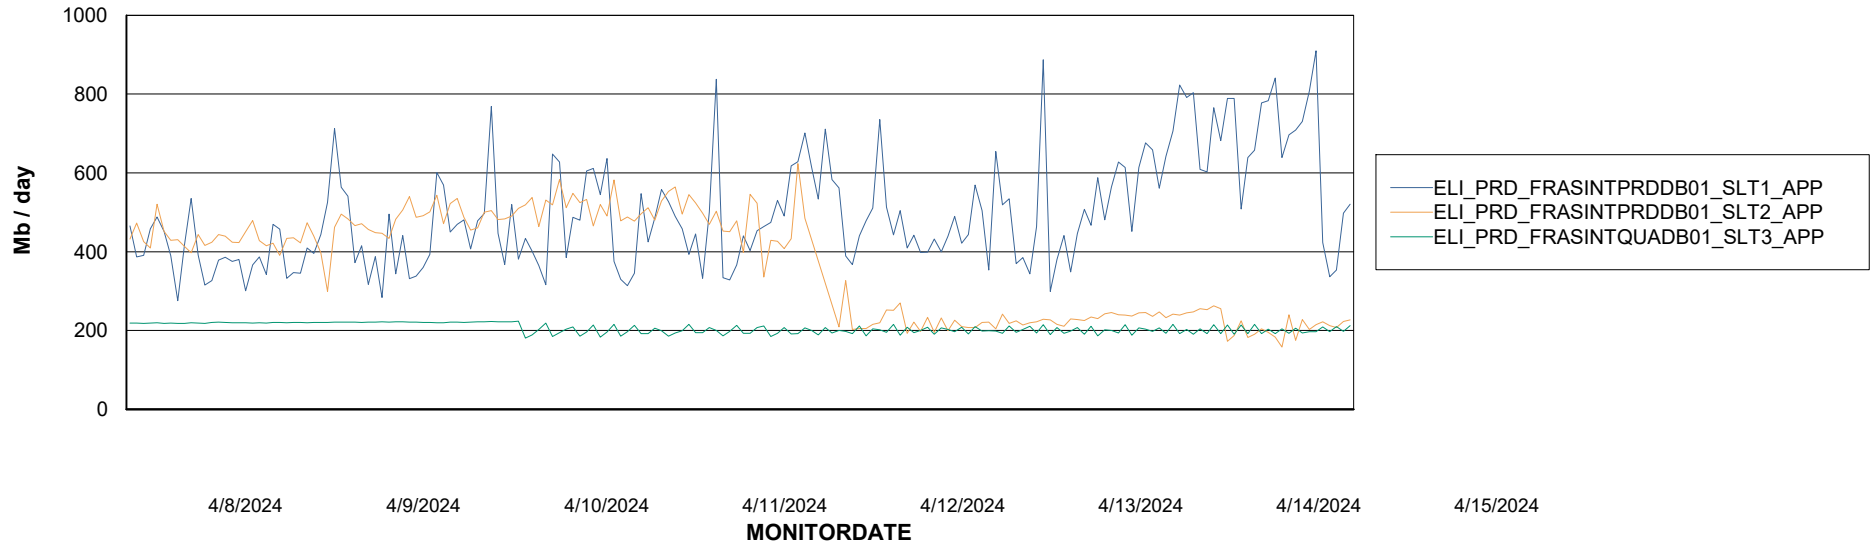

ABSSolute Application Server Services

Avg memory used per ABS Server Service