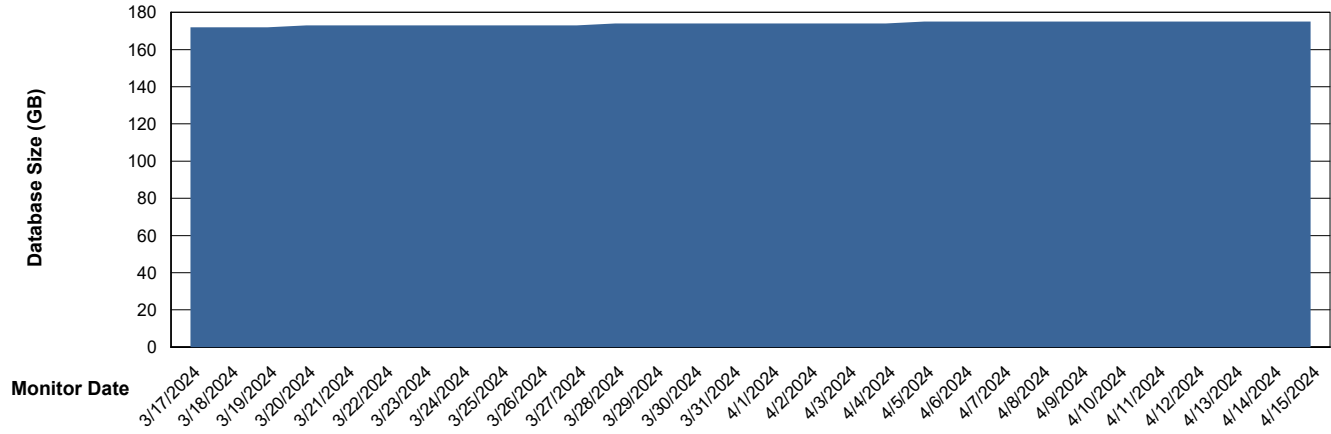

Weekly SLA Customer Report

Customer ELI_Production
Database ID 62

Database Performance ELI_PRD_FRASINTQUADB01_HSBABS1

Weekly SLA Customer Report

Customer ELI_Production
Database ID 62

DATABASE SIZE ELI_PRD_FRASEQXPRDDB04-BI_ABS1

Database growth over last month

DATABASE SIZE ELI_PRD_FRASINTPRDDB01_ABS1

Database growth over last month

Weekly SLA Customer Report

Customer ELI_Production
Database ID 62

Database Tablespace ELI_PRD_FRASEQXPRDDB04-BI_ABS1