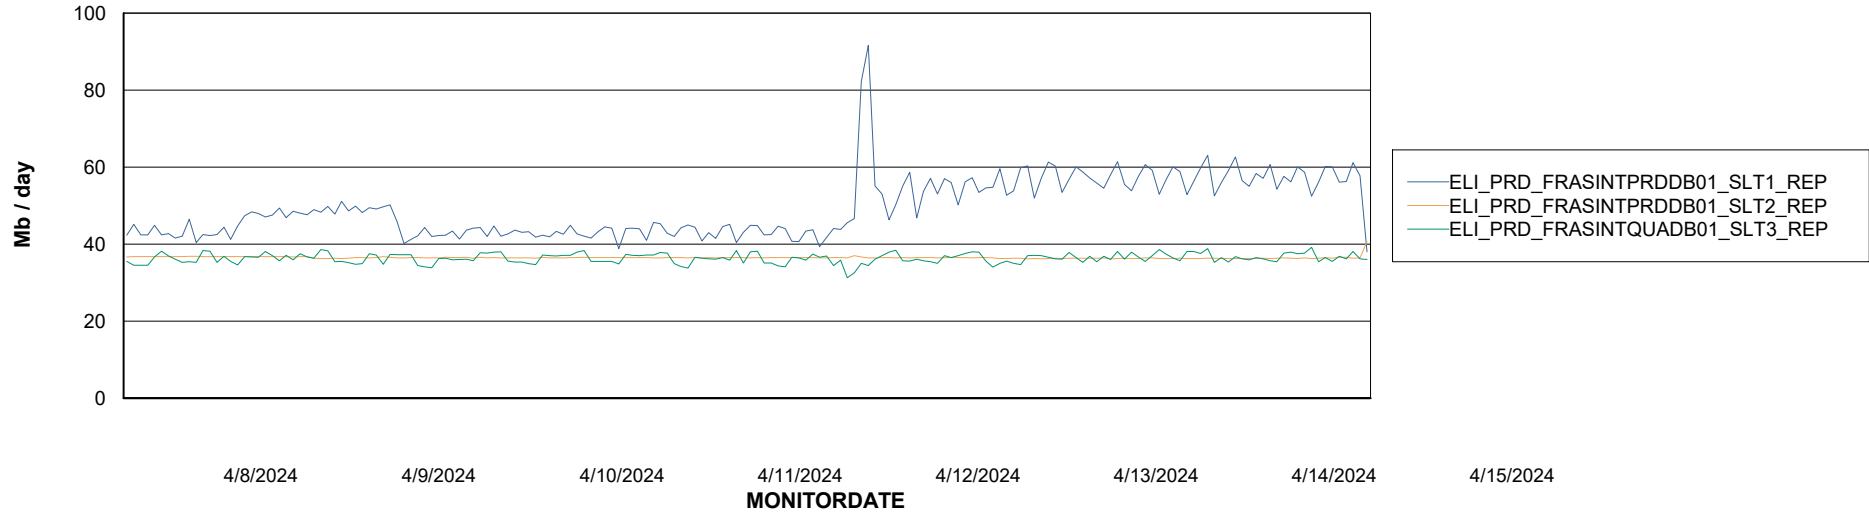

Avg memory used per ABS Server Service

Avg users per day per ABS server

Weekly SLA Customer Report

Customer ELI_Production
Database ID 62

ABSSolute Application ReportServer Services

Avg memory used per ReportServer Service