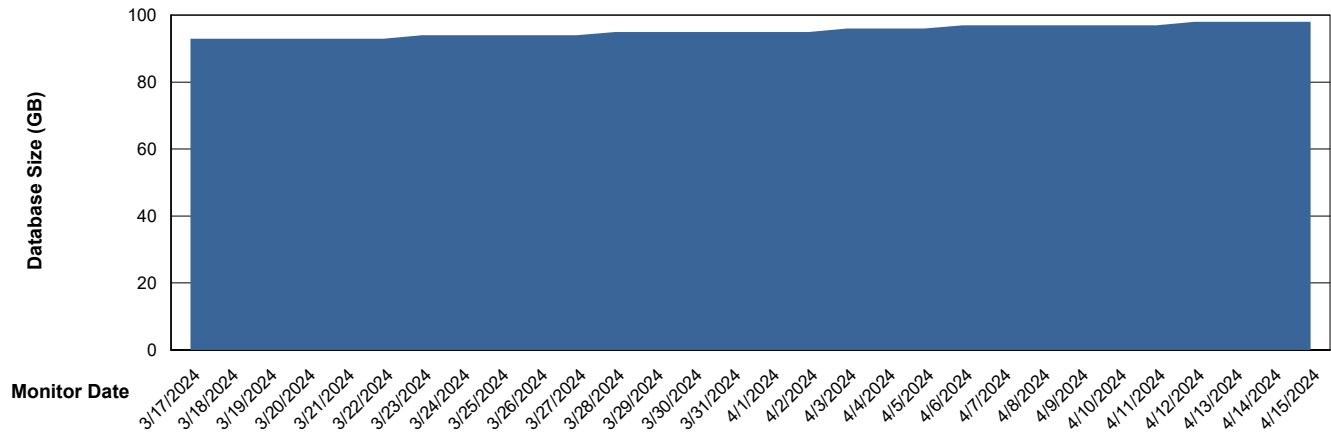

DATABASE SIZE ELI_PRD_FRASINTPRDDB01_ABS1

Database growth over last month