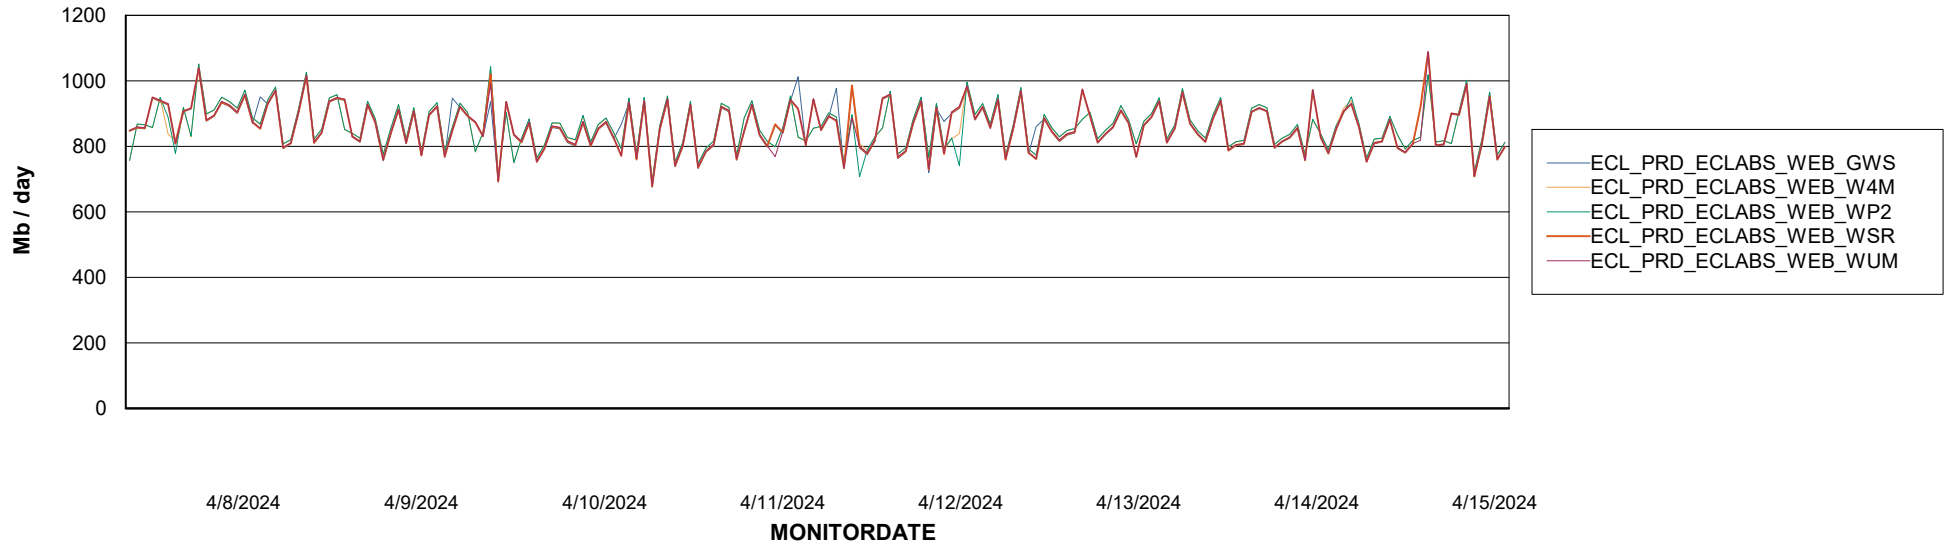

ABSSolute Web Component Services

Avg memory used per ABS Web component