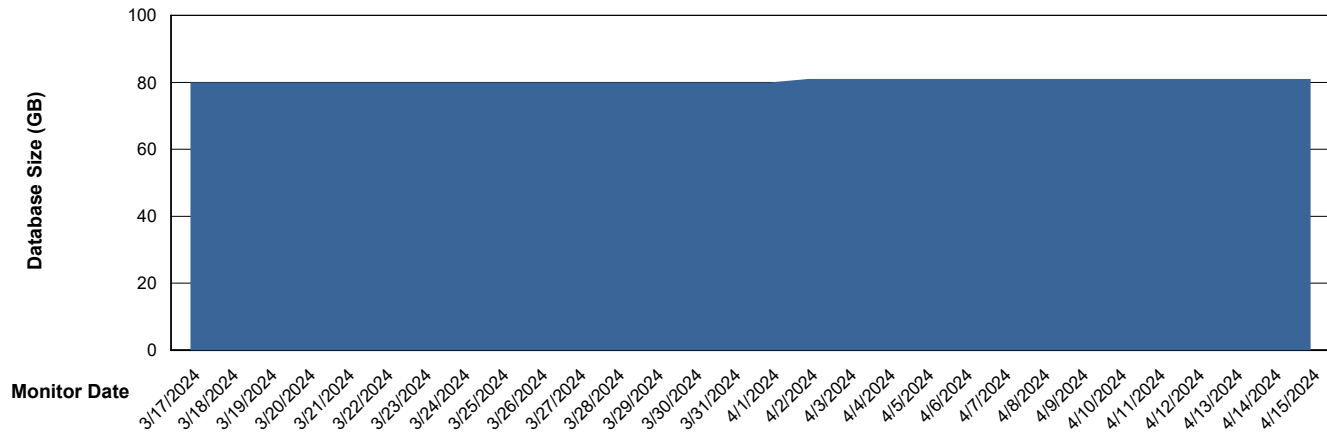

Weekly SLA Customer Report

Customer ECL_Production
Database ID 156

Database Performance ECL_PRD_ECLABS_ABS1

Weekly SLA Customer Report

Customer ECL_Production
Database ID 156

Database Performance ECL_PRD_ECLABS-TEST_HSBABS1

DATABASE SIZE ECL_PRD_ECLABS_ABS1

Database growth over last month

Weekly SLA Customer Report

Customer ECL_Production
 Database ID 156

Database Tablespace ECL_PRD_ECLABS_ABS1

Date	Tablespace Name	Filesize (Gb)	Usedsize (Gb)	Percentage free
4/15/2024	ABSDATA	81	58	28
	INDX	10	7	35
4/14/2024	ABSDATA	81	58	28
	INDX	10	7	35
4/13/2024	ABSDATA	81	58	28
	INDX	10	7	35
4/12/2024	ABSDATA	81	58	28
	INDX	10	7	35
4/11/2024	ABSDATA	81	58	28
	INDX	10	7	35
4/10/2024	ABSDATA	81	58	28
	INDX	10	7	35
4/9/2024	ABSDATA	81	58	28
	INDX	10	7	35