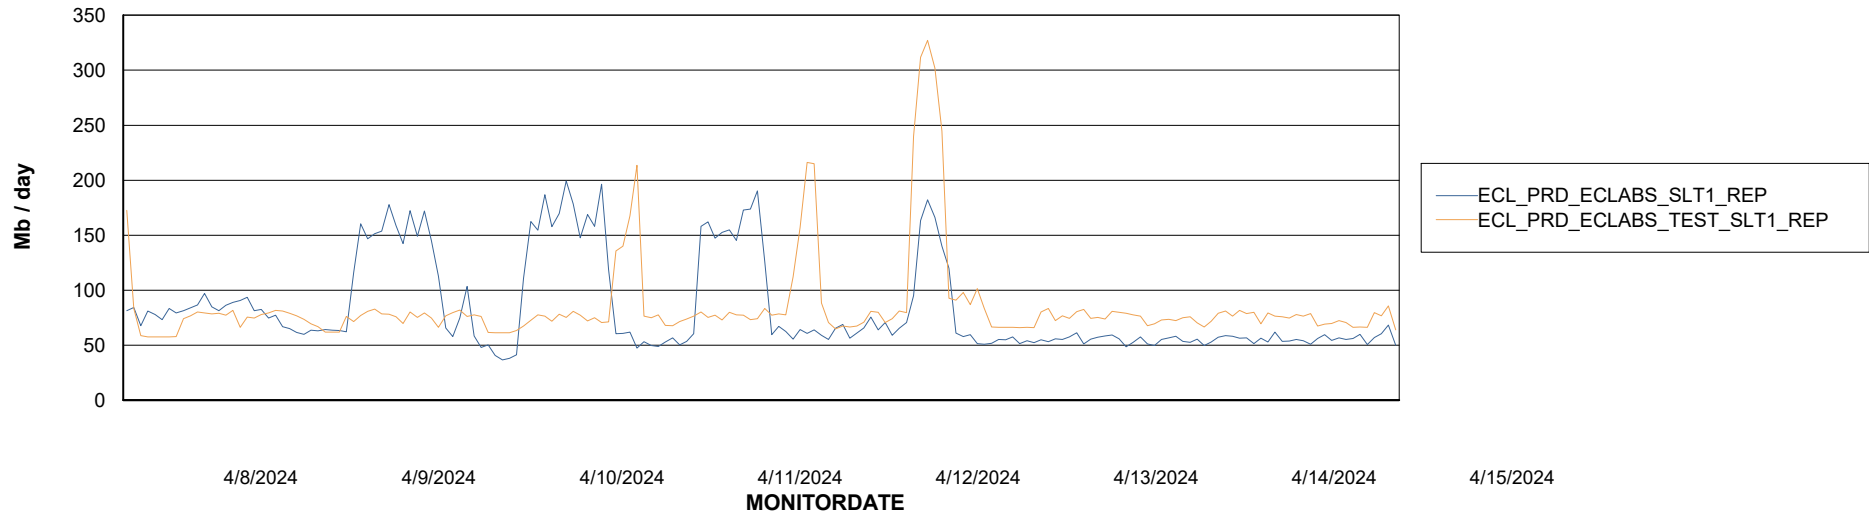

Avg users per day per ABS server

Weekly SLA Customer Report

Customer ECL_Production
Database ID 156

ABSSolute Application ReportServer Services

Avg memory used per ReportServer Service

Weekly SLA Customer Report