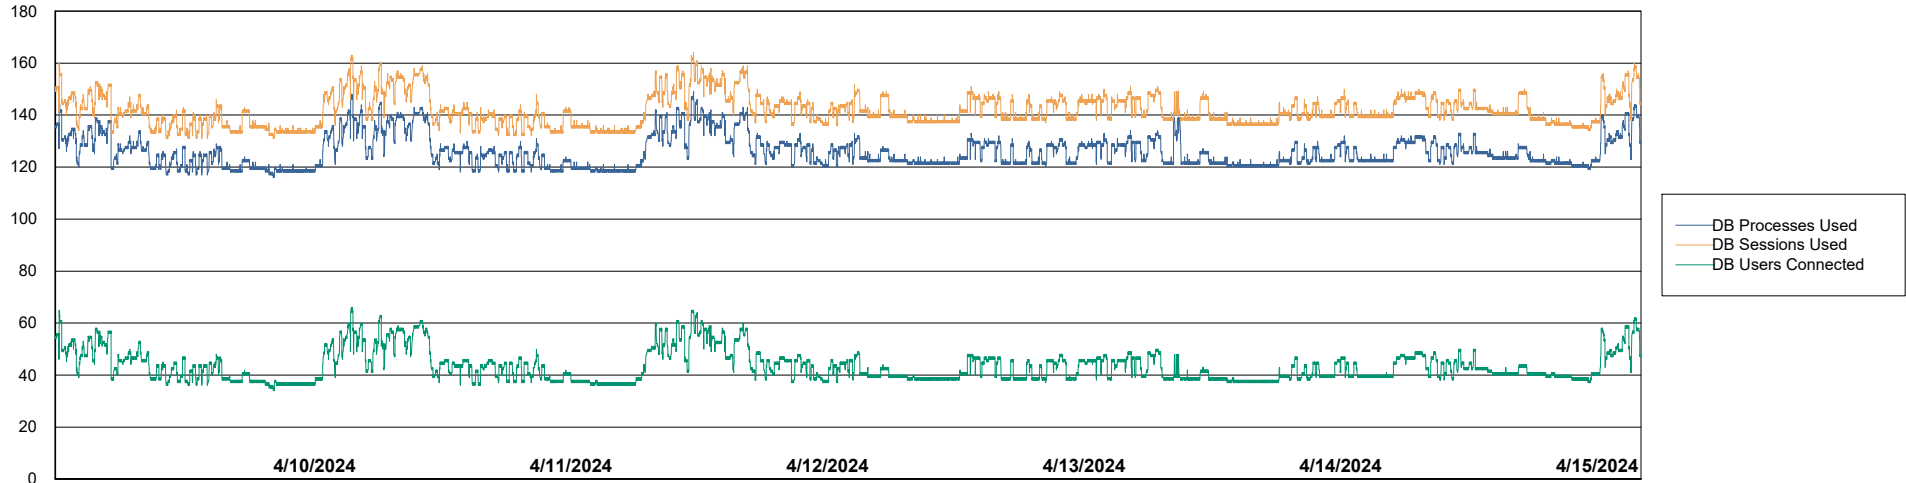

Weekly SLA Customer Report

Customer ECL_Production
Database ID 156

Harddisk Usage ECL_PRD_ECLABS-WEB

	Free disk space on C: (%)	Total disk space on C: (Gb)	Used disk space on C: (Gb)
4/15/2024	45	99	55
4/14/2024	45	99	55
4/13/2024	45	99	55
4/12/2024	45	99	55
4/11/2024	45	99	55
4/10/2024	45	99	54
4/9/2024	45	99	55

Weekly SLA Customer Report

Customer ECL_Production
Database ID 156

Database Performance ECL_PRD_ECLABS_ABS1

Weekly SLA Customer Report

Customer ECL_Production
Database ID 156

Database Performance ECL_PRD_ECLABS-TEST_HSBABS1