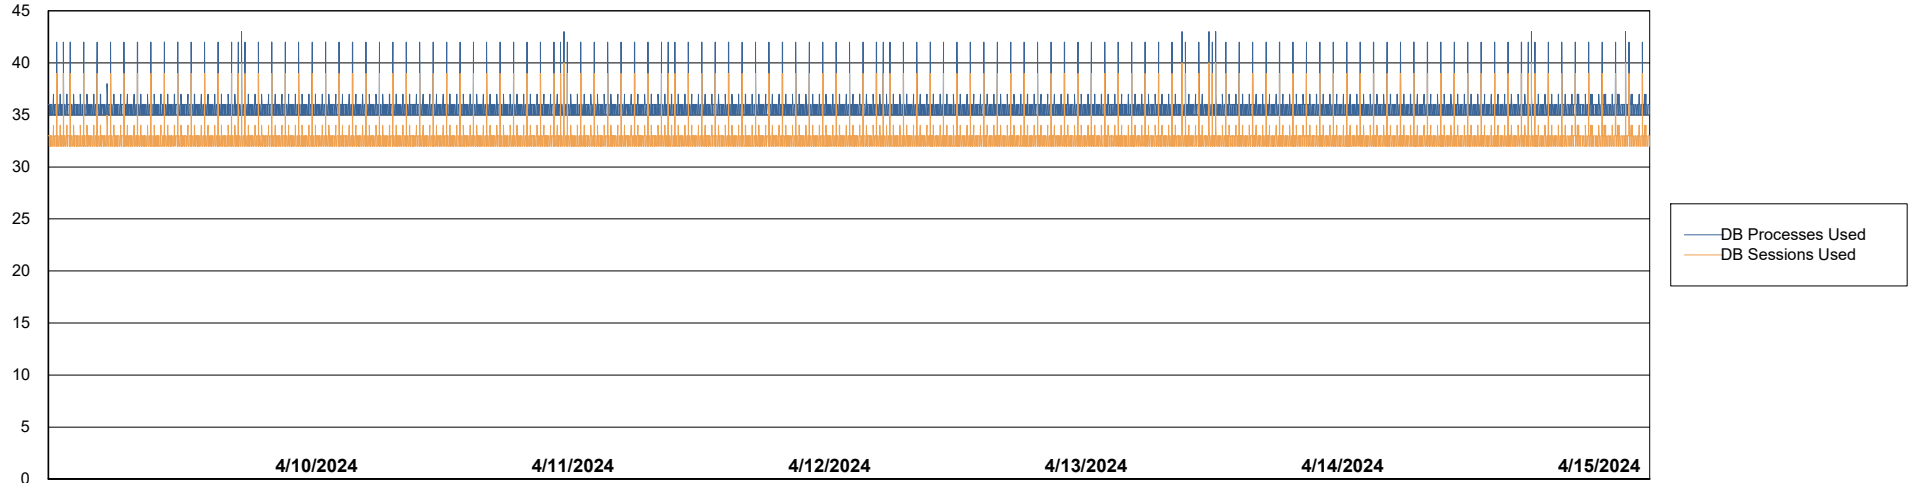

Weekly SLA Customer Report

Customer ECL_Production
Database ID 156

Database Performance ECL_PRD_ECLABS_ABS1

Weekly SLA Customer Report

Customer ECL_Production
Database ID 156

Database Performance ECL_PRD_ECLABS-TEST_HSBABS1