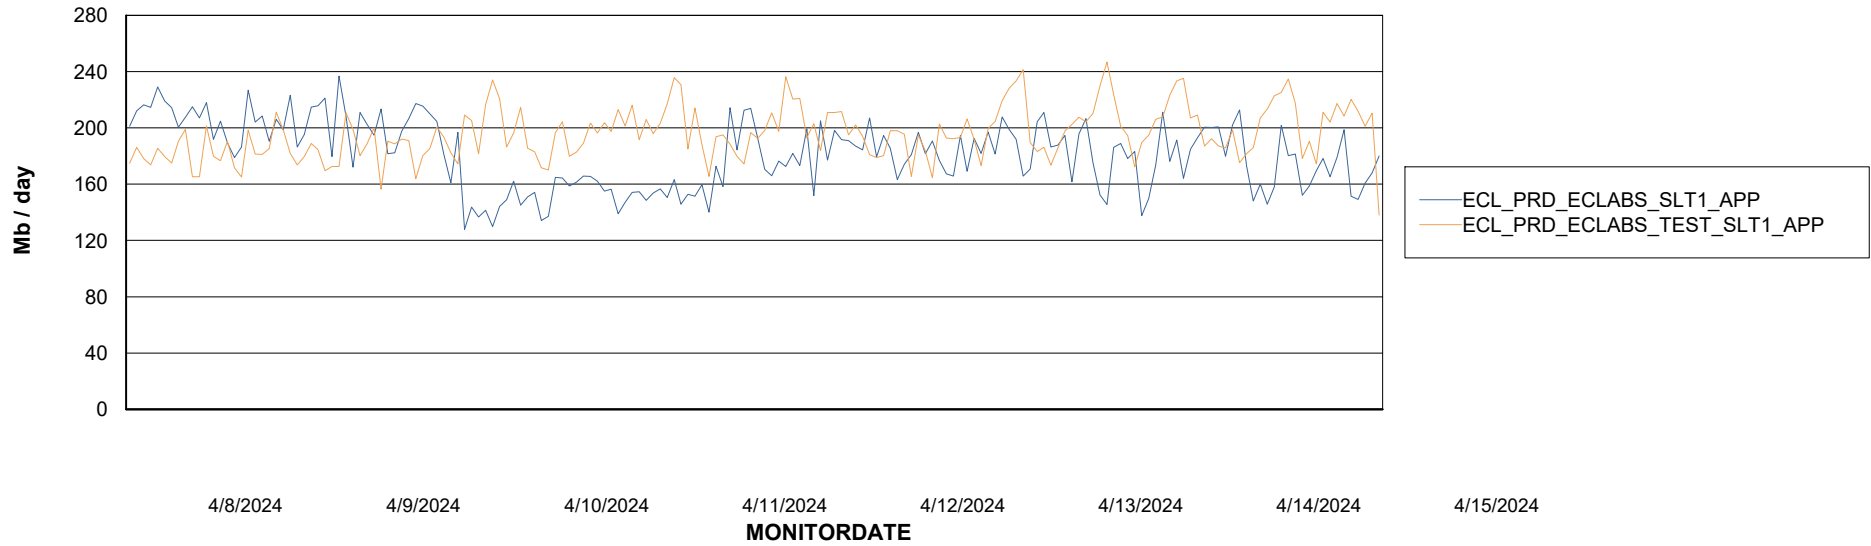

Standby Database Health ECL_Production

Recovery lag for last 7 days

Weekly SLA Customer Report

Customer ECL_Production
Database ID 156

ABSSolute Application Server Services

Avg memory used per ABS Server Service

Avg users per day per ABS server

Weekly SLA Customer Report

Customer ECL_Production
Database ID 156

ABSSolute Application ReportServer Services

Avg memory used per ReportServer Service

Weekly SLA Customer Report