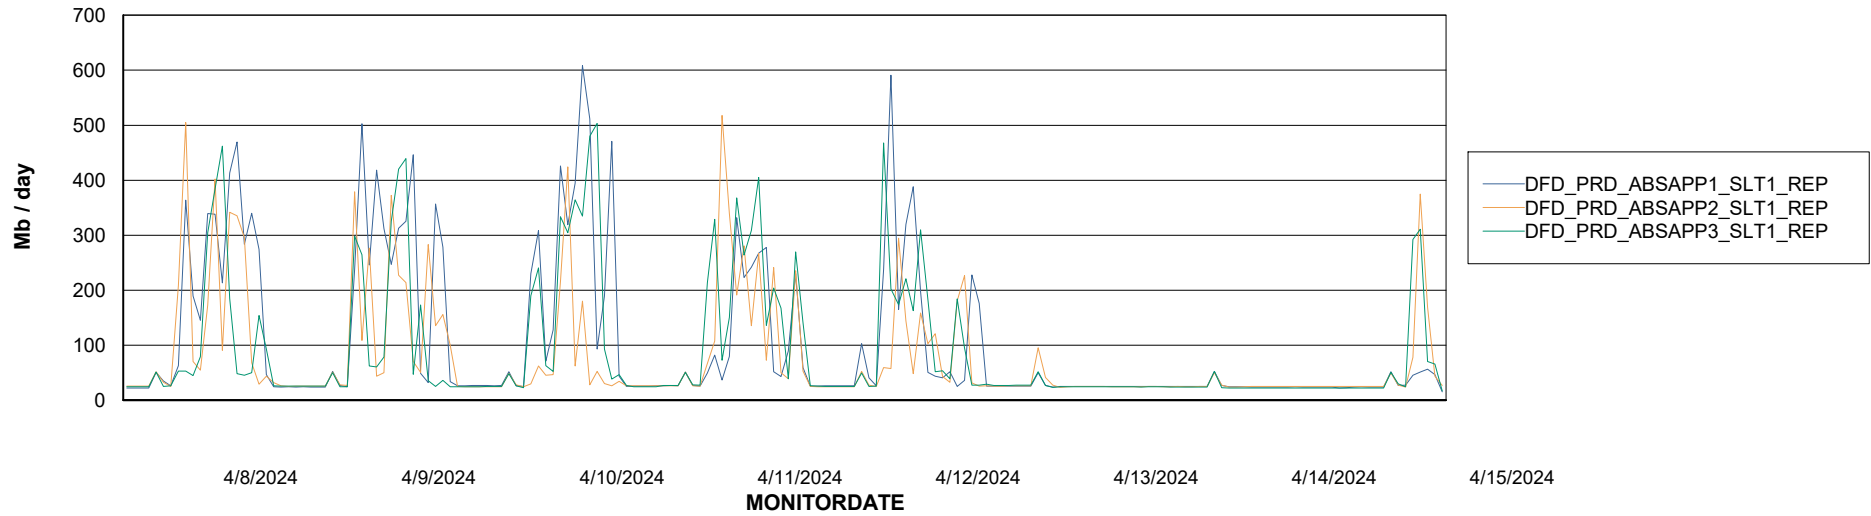

ABSSolute Application ReportServer Services

Avg memory used per ReportServer Service