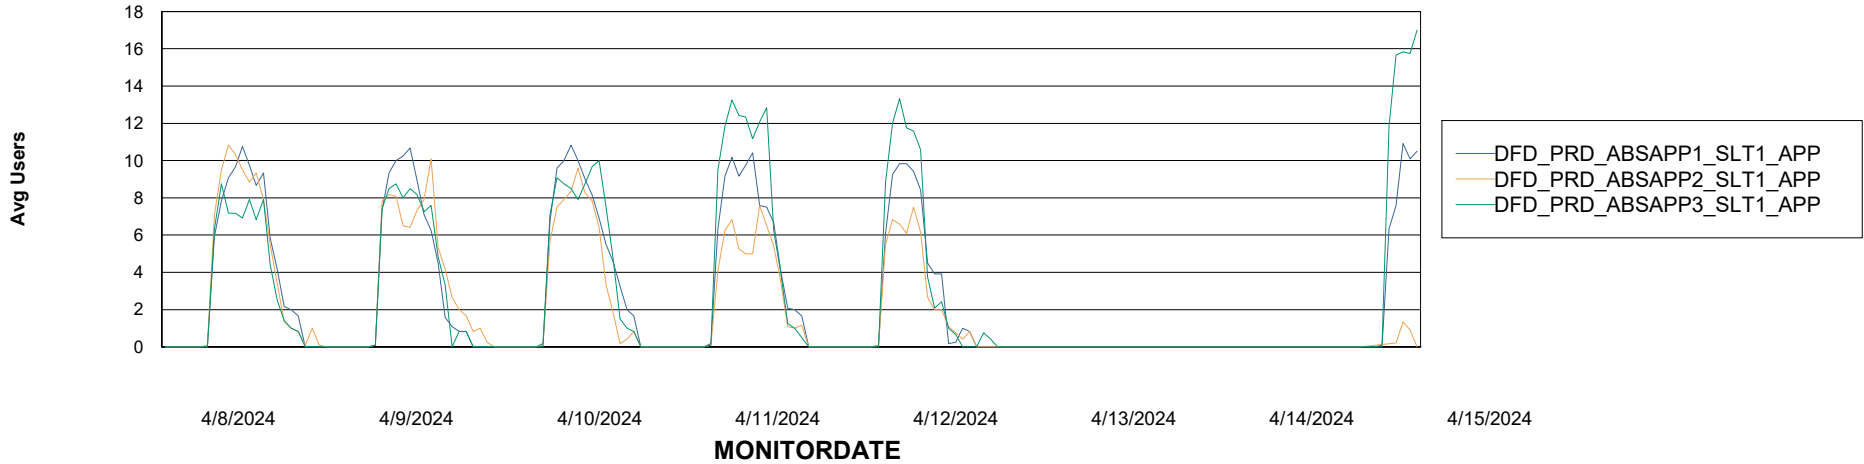

Avg users per day per ABS server