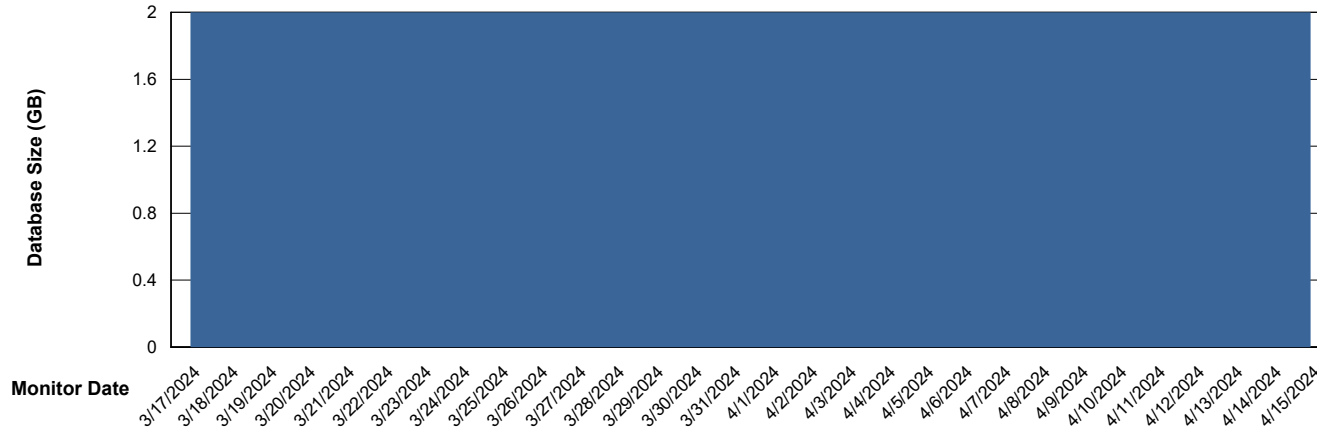

DATABASE SIZE DFD_PRD_S-S-ABSBI-V_ABS1

Database growth over last month