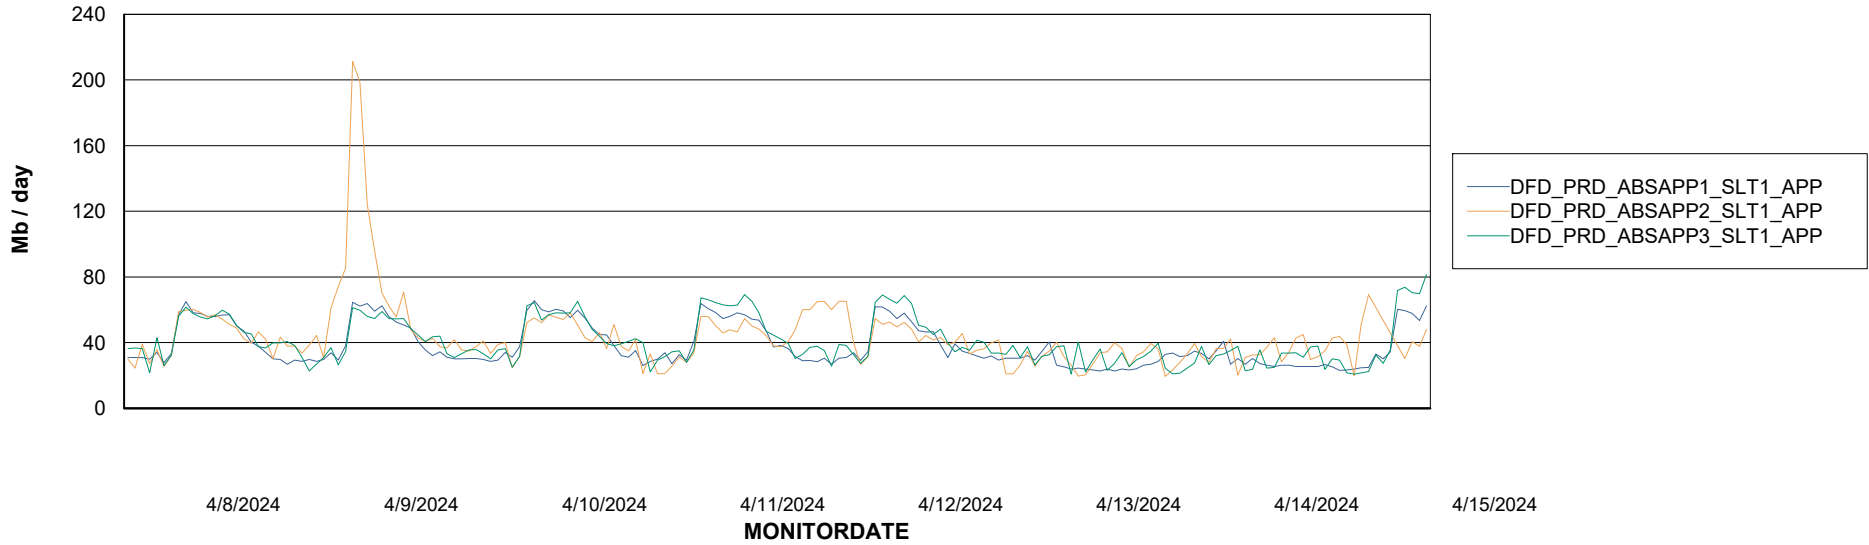

ABSSolute Application Server Services

Avg memory used per ABS Server Service