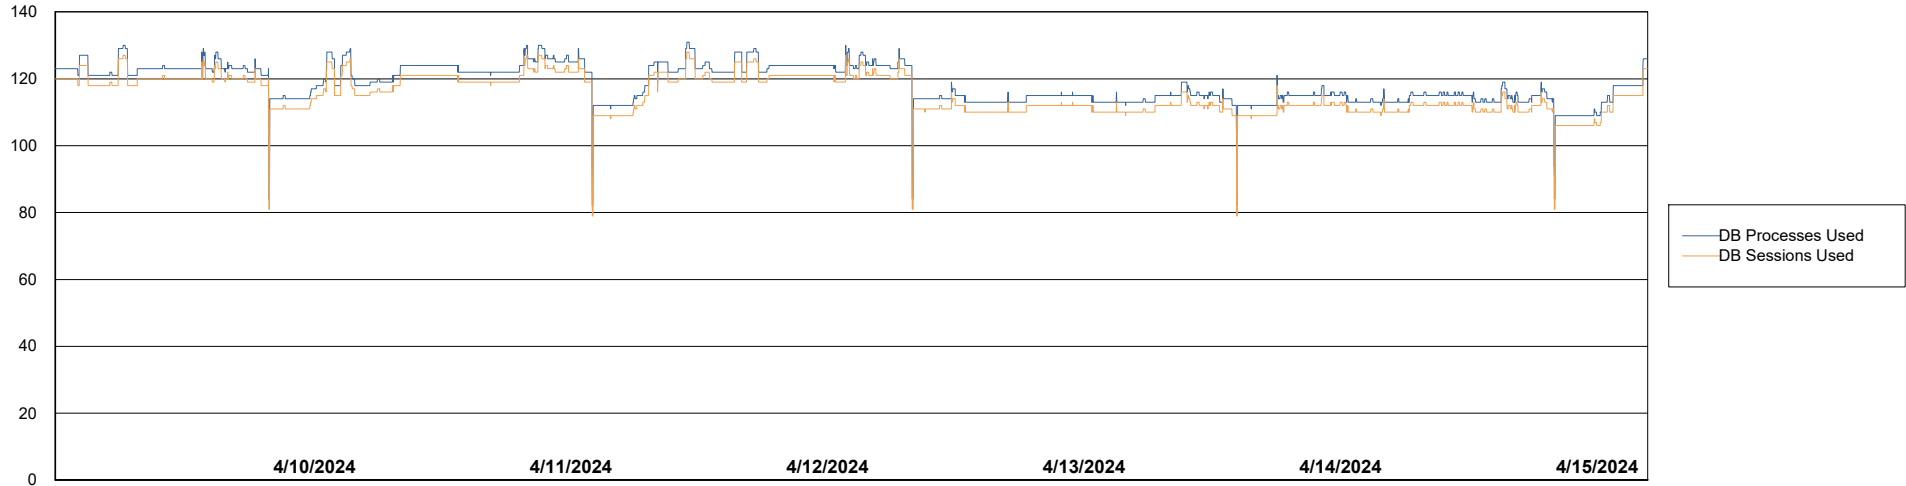

Database Performance DFD_PRD_S-S-ORACLE01-F_ABS1