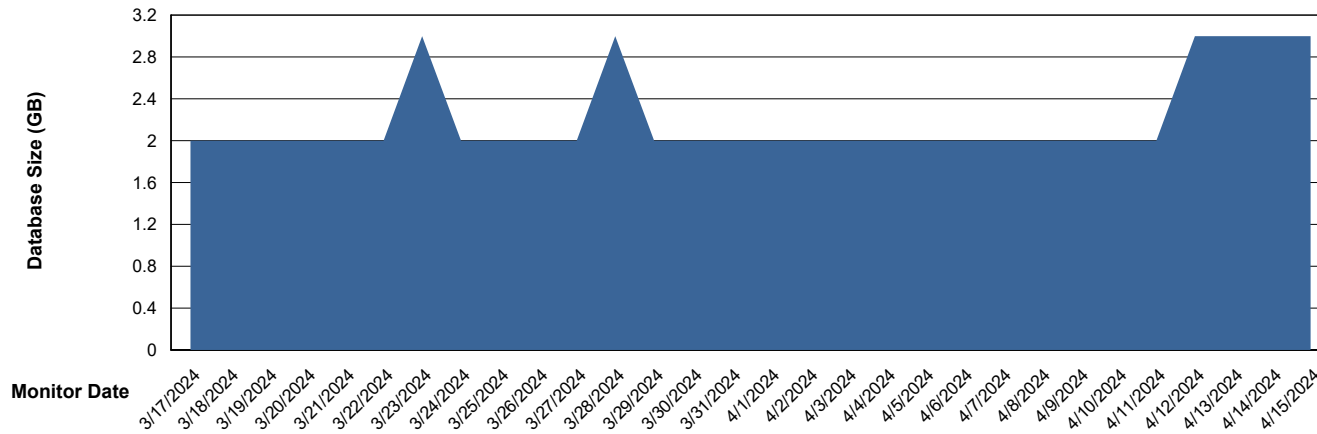

# Weekly SLA Customer Report

Customer DFD\_Production  
Database ID 39

DATABASE SIZE DFD\_PRD\_S-S-ABSBI-V\_ABS1

### Database growth over last month

DATABASE SIZE DFD\_PRD\_S-S-ORACLE01-F\_ABS1

### Database growth over last month