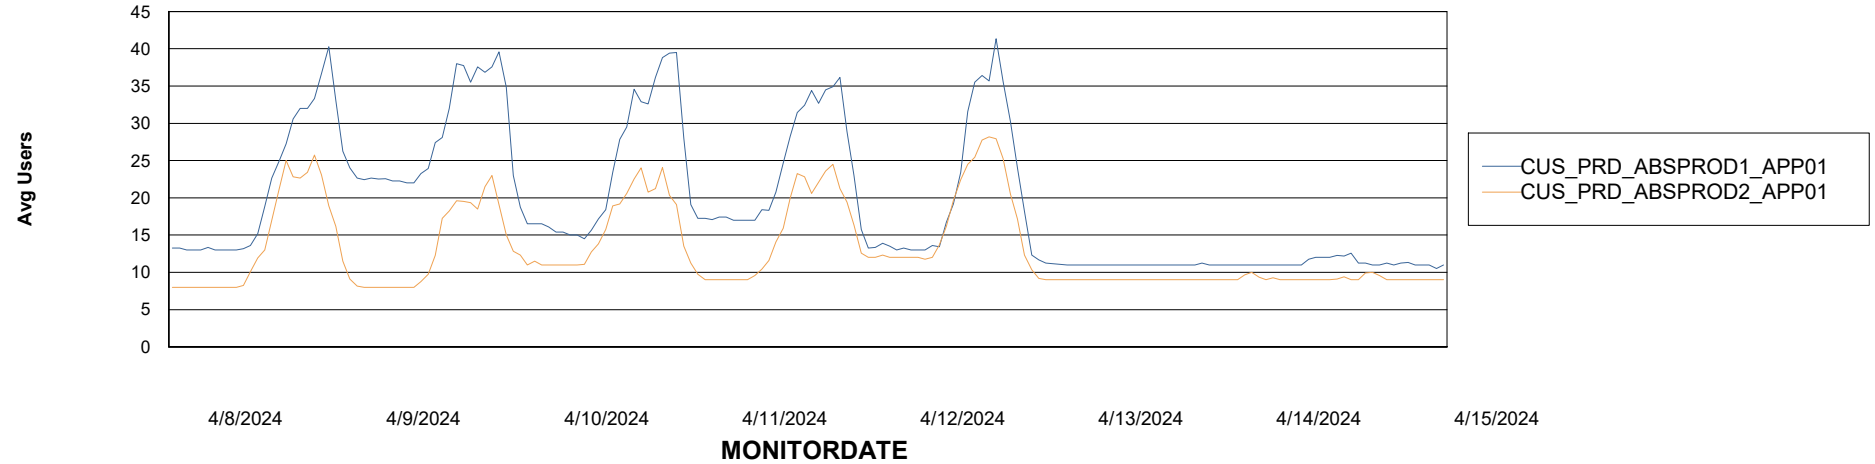

Avg users per day per ABS server