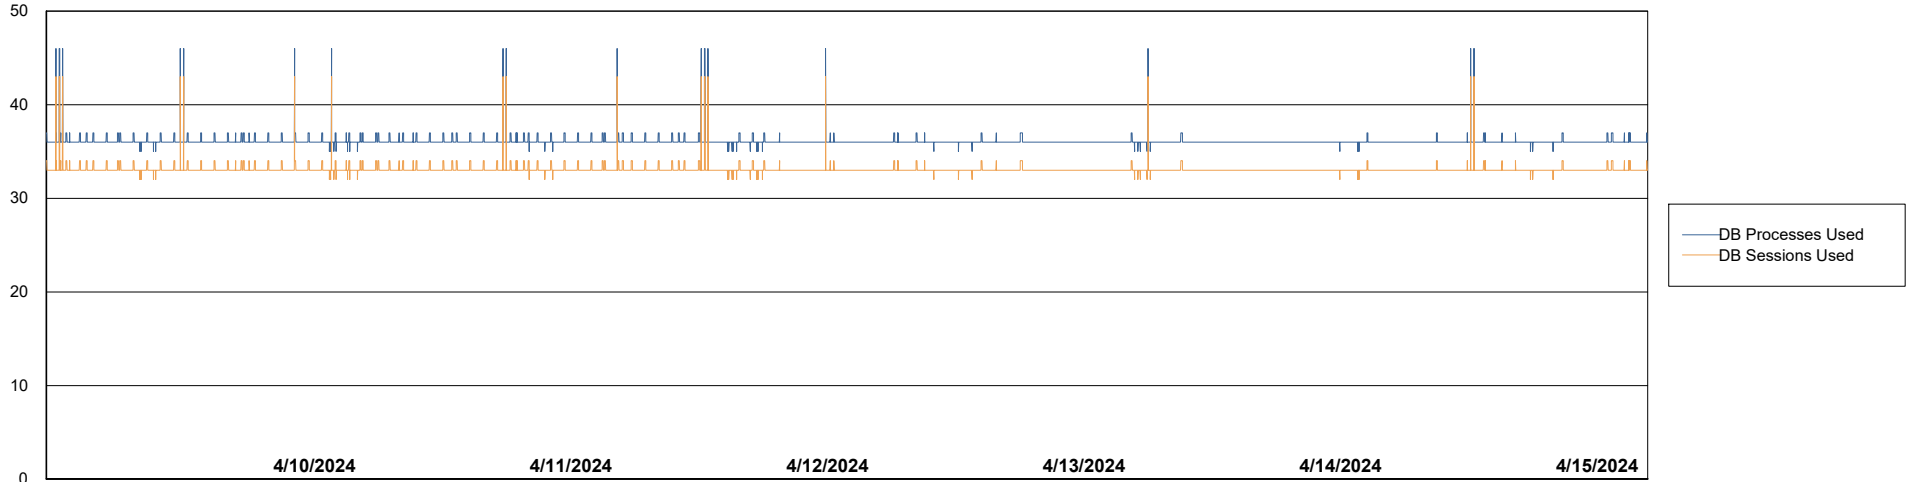

Weekly SLA Customer Report

Customer CUS_Production (24/7)
Database ID 131

Database Performance CUS_PRD_ABSDB1_ABS1

Weekly SLA Customer Report

Customer CUS_Production (24/7)
Database ID 131

Database Performance CUS_PRD_ABSDB2_HSBABS1