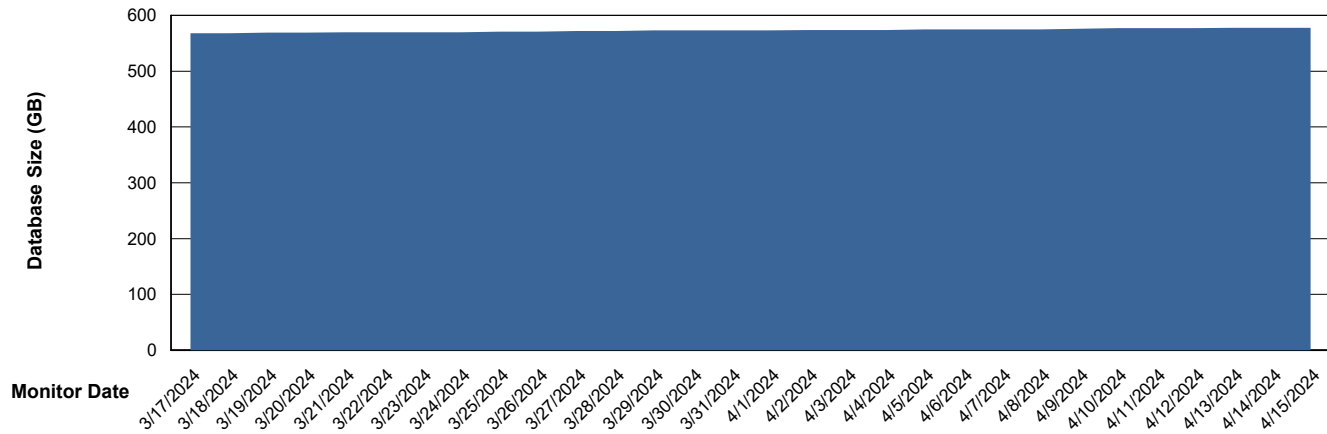

Weekly SLA Customer Report

Customer CUS_Production (24/7)
Database ID 131

Database Performance CUS_PRD_ABSDB1_ABS1

Weekly SLA Customer Report

Customer CUS_Production (24/7)
Database ID 131

Database Performance CUS_PRD_ABSDB2_HSBABS1

DATABASE SIZE CUS_PRD_ABSDB1_ABS1

Database growth over last month

Weekly SLA Customer Report

Customer CUS_Production (24/7)
 Database ID 131

Database Tablespace CUS_PRD_ABSDB1_ABS1

Date	Tablespace Name	Filesize (Gb)	Usedsize (Gb)	Percentage free
4/15/2024	ABSDATA	262	217	17
	INDX	413	345	16
4/14/2024	ABSDATA	262	217	17
	INDX	413	345	16
4/13/2024	ABSDATA	262	217	17
	INDX	413	345	16
4/12/2024	ABSDATA	262	217	17
	INDX	413	345	16
4/11/2024	ABSDATA	262	216	17
	INDX	413	345	17
4/10/2024	ABSDATA	262	216	17
	INDX	413	345	17
4/9/2024	ABSDATA	262	216	17
	INDX	413	344	17