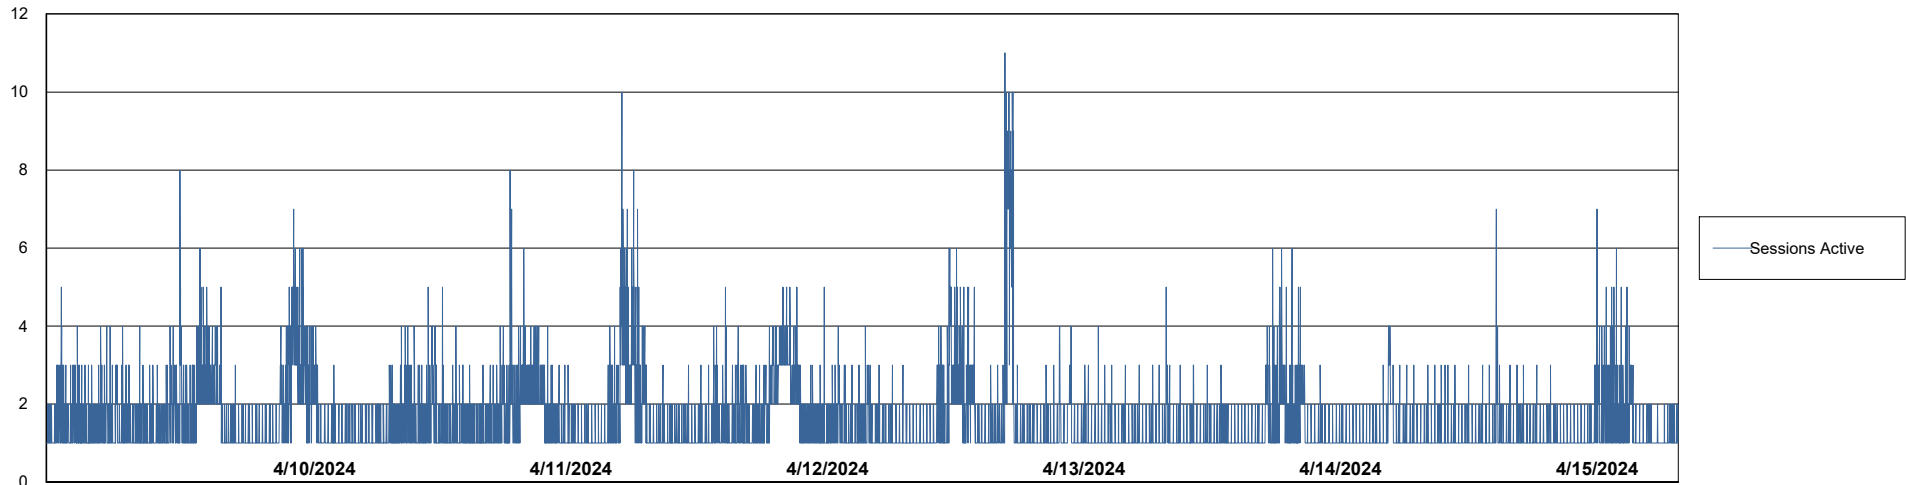

Weekly SLA Customer Report

Customer CUS_Production (24/7)
Database ID 131

Harddisk Usage CUS_PRD_ABSWEBPROD

	Free disk space on C: (%)	Total disk space on C: (Gb)	Used disk space on C: (Gb)
4/15/2024	89	199	21
4/14/2024	89	199	21
4/13/2024	89	199	21
4/12/2024	89	199	21
4/11/2024	89	199	21
4/10/2024	89	199	21
4/9/2024	89	199	21

Weekly SLA Customer Report

Customer CUS_Production (24/7)
Database ID 131

Database Performance CUS_PRD_ABSDB1_ABS1

Weekly SLA Customer Report

Customer CUS_Production (24/7)
Database ID 131

Database Performance CUS_PRD_ABSDB2_HSBABS1