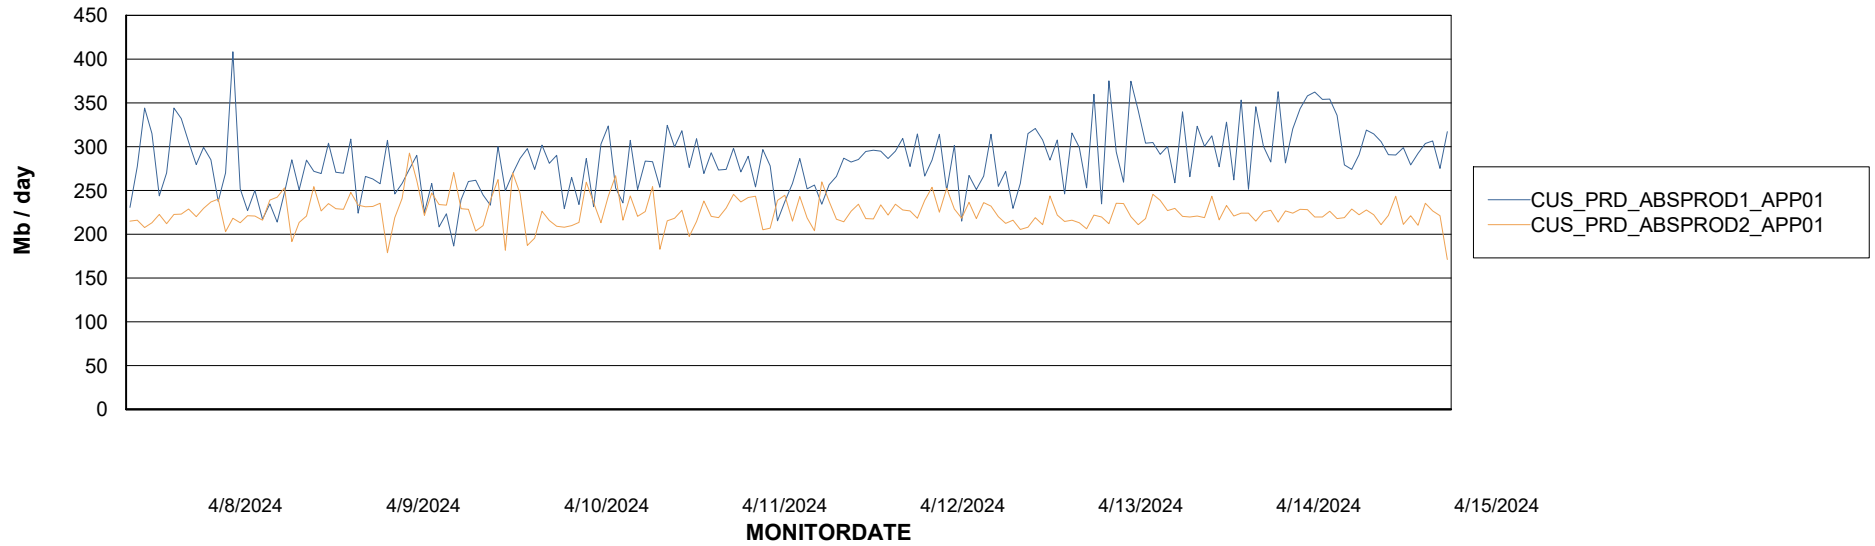

Standby Database Health CUS_Production (24/7)

Recovery lag for last 7 days

Weekly SLA Customer Report

Customer CUS_Production (24/7)
Database ID 131

ABSSolute Application Server Services

Avg memory used per ABS Server Service