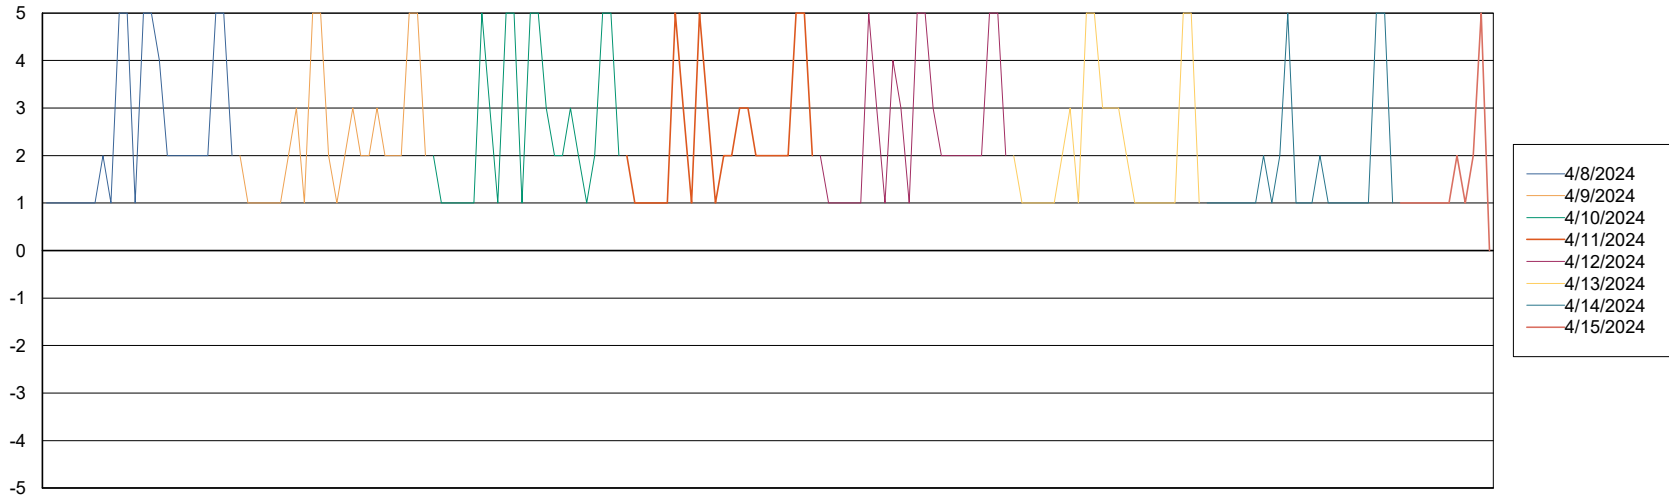

Standby Database Health CUS_Production (24/7)

Recovery lag for last 7 days