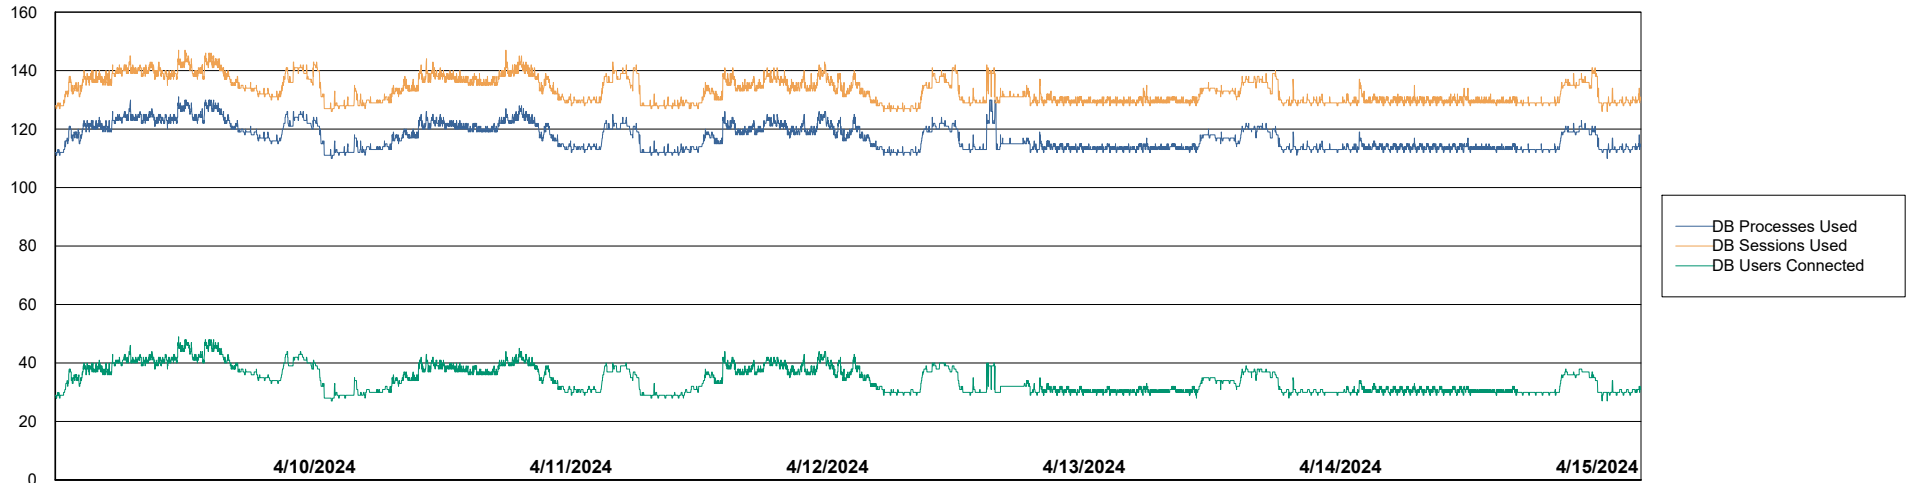

Weekly SLA Customer Report

Customer CUS_Production (24/7)
Database ID 131

Harddisk Usage CUS_PRD_ABSWEBPROD

	Free disk space on C: (%)	Total disk space on C: (Gb)	Used disk space on C: (Gb)
4/15/2024	89	199	21
4/14/2024	89	199	21
4/13/2024	89	199	21
4/12/2024	89	199	21
4/11/2024	89	199	21
4/10/2024	89	199	21
4/9/2024	89	199	21

Weekly SLA Customer Report

Customer CUS_Production (24/7)
Database ID 131

Database Performance CUS_PRD_ABSDB1_ABS1

Weekly SLA Customer Report

Customer CUS_Production (24/7)
Database ID 131

Database Performance CUS_PRD_ABSDB2_HSBABS1