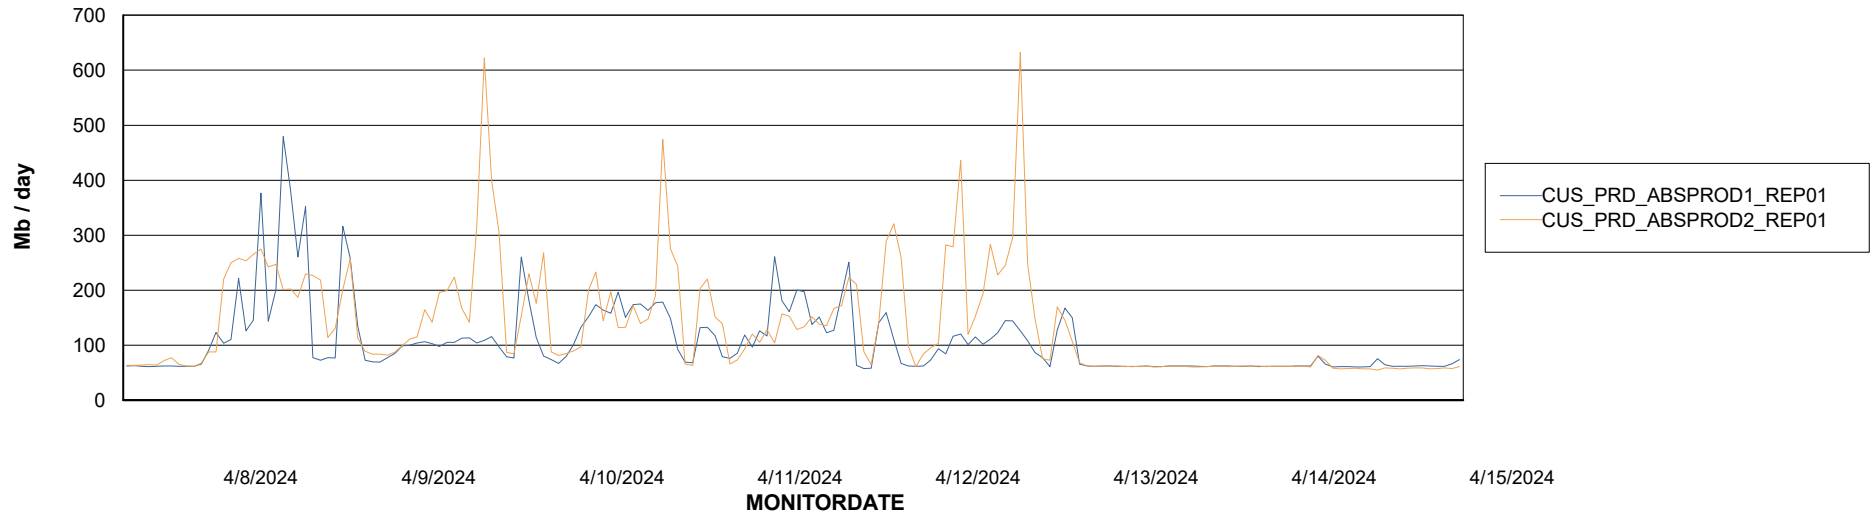

Avg users per day per ABS server

Weekly SLA Customer Report

Customer CUS_Production (24/7)
Database ID 131

ABSSolute Application ReportServer Services

Avg memory used per ReportServer Service

Weekly SLA Customer Report