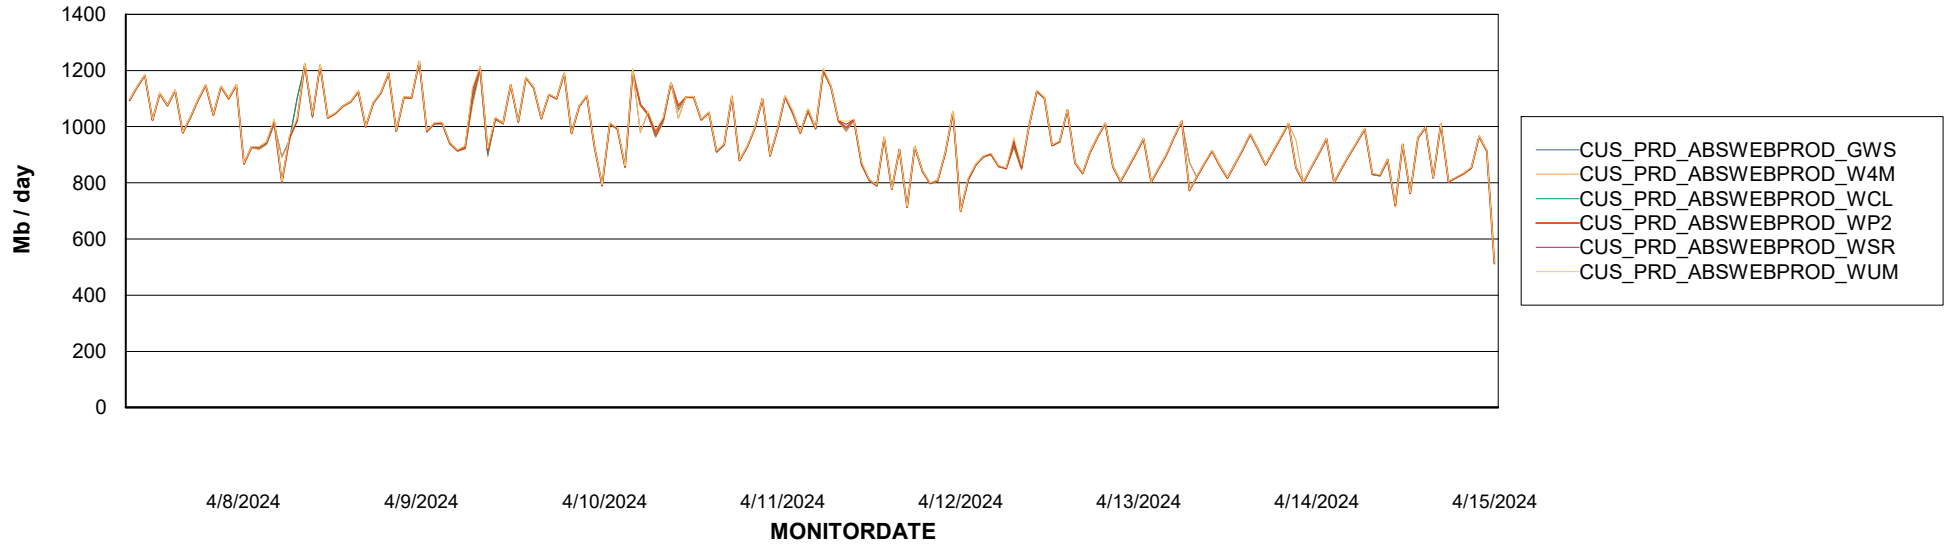

ABSSolute Web Component Services

Avg memory used per ABS Web component