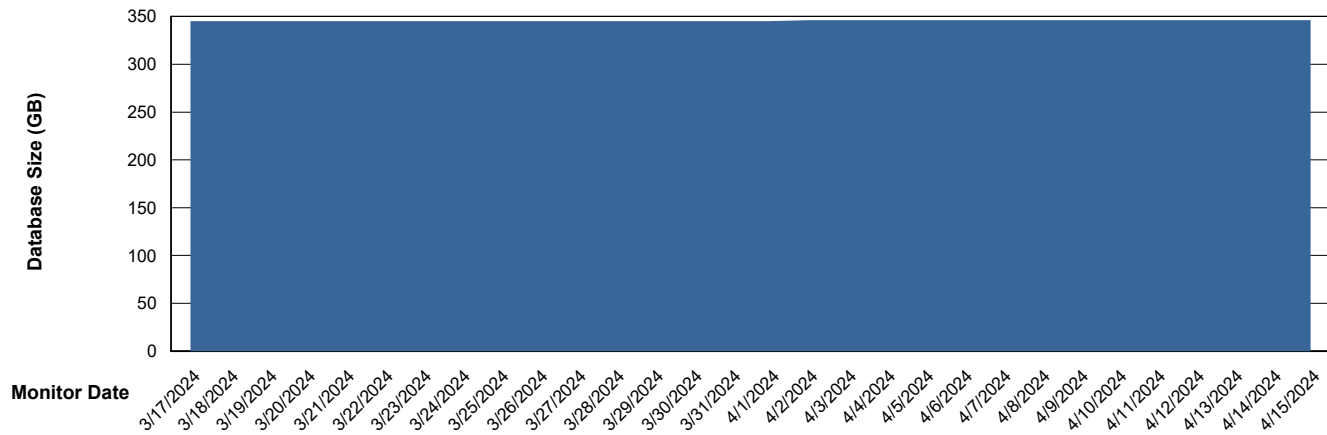

DATABASE SIZE CLO_PRD_CLO-ORA01_ABS1

Database growth over last month