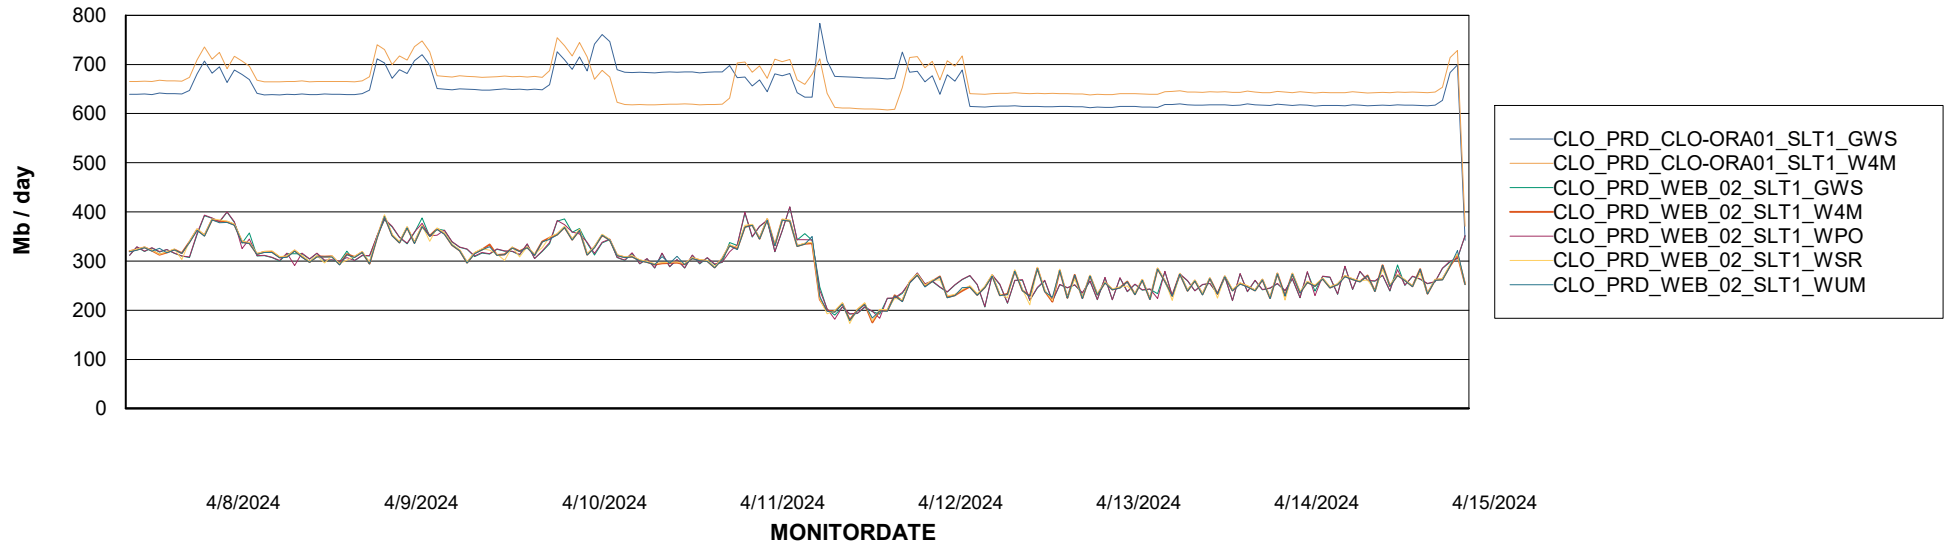

ABSolute Web Component Services

Avg memory used per ABS Web component