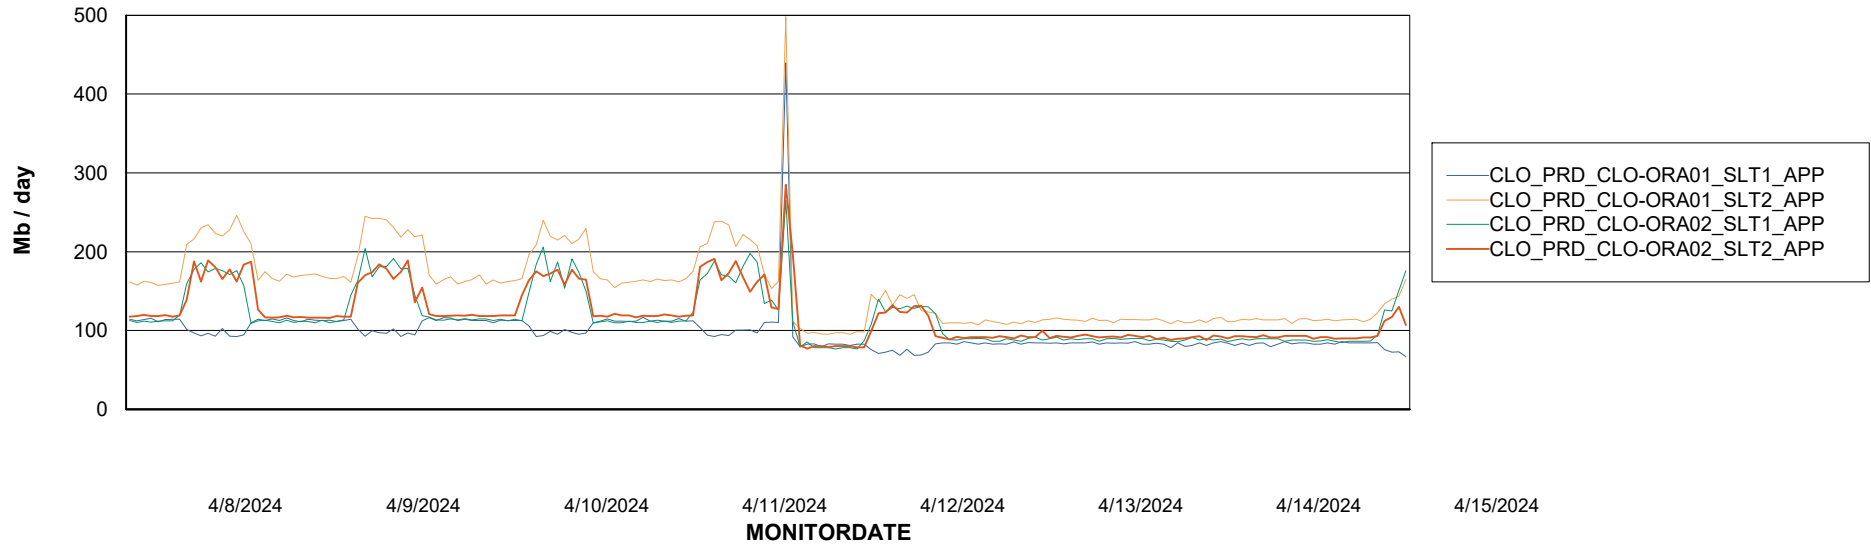

Standby Database Health CLO Production

Recovery lag for last 7 days

Weekly SLA Customer Report

Customer CLO Production
Database ID 38

ABSSolute Application Server Services

Avg memory used per ABS Server Service