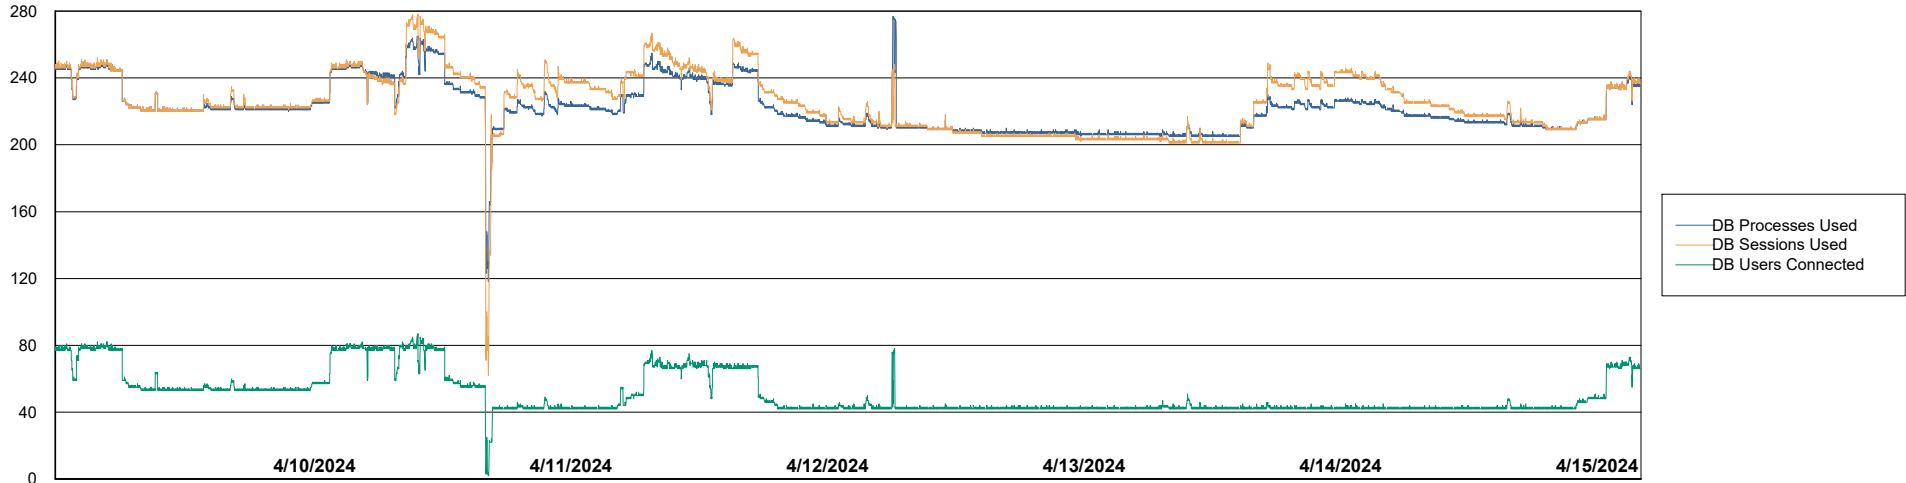

Database Performance CLO_PRD_CLO-ORA01_ABS1