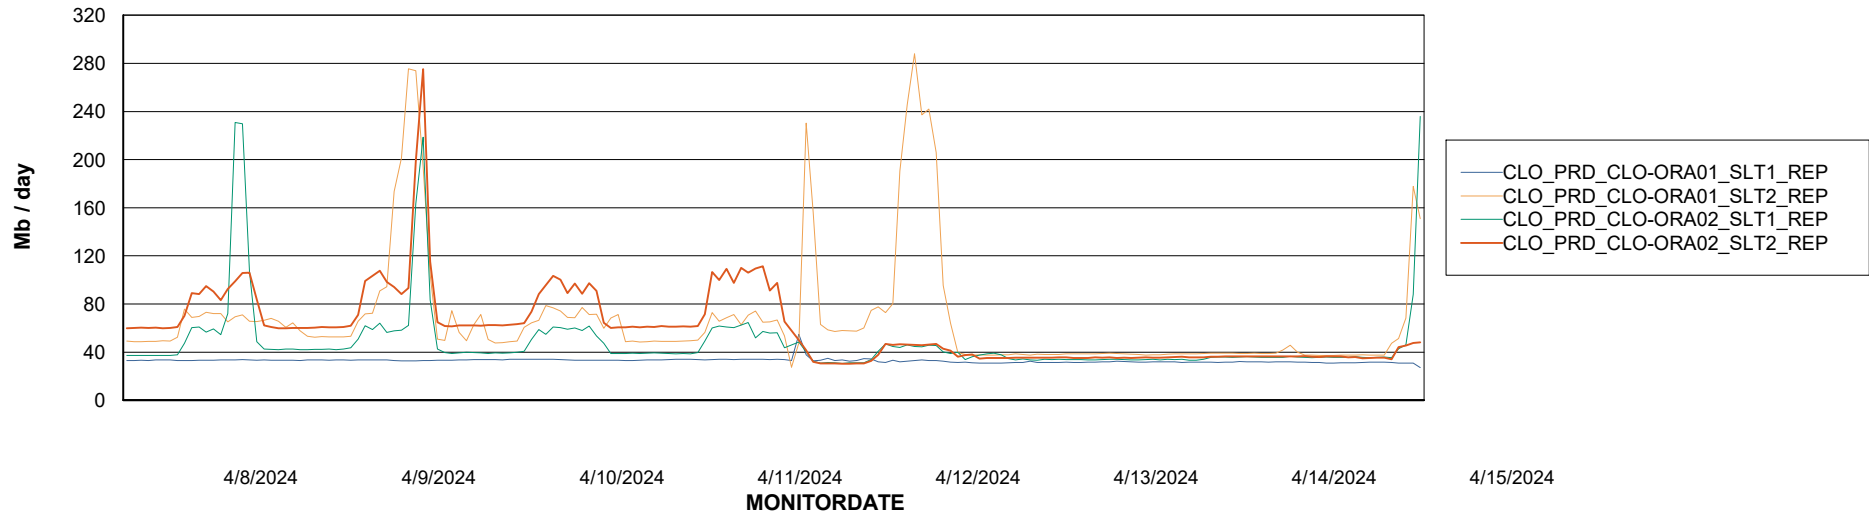

Avg users per day per ABS server

Weekly SLA Customer Report

Customer CLO Production
Database ID 38

ABSSolute Application ReportServer Services

Avg memory used per ReportServer Service

Weekly SLA Customer Report