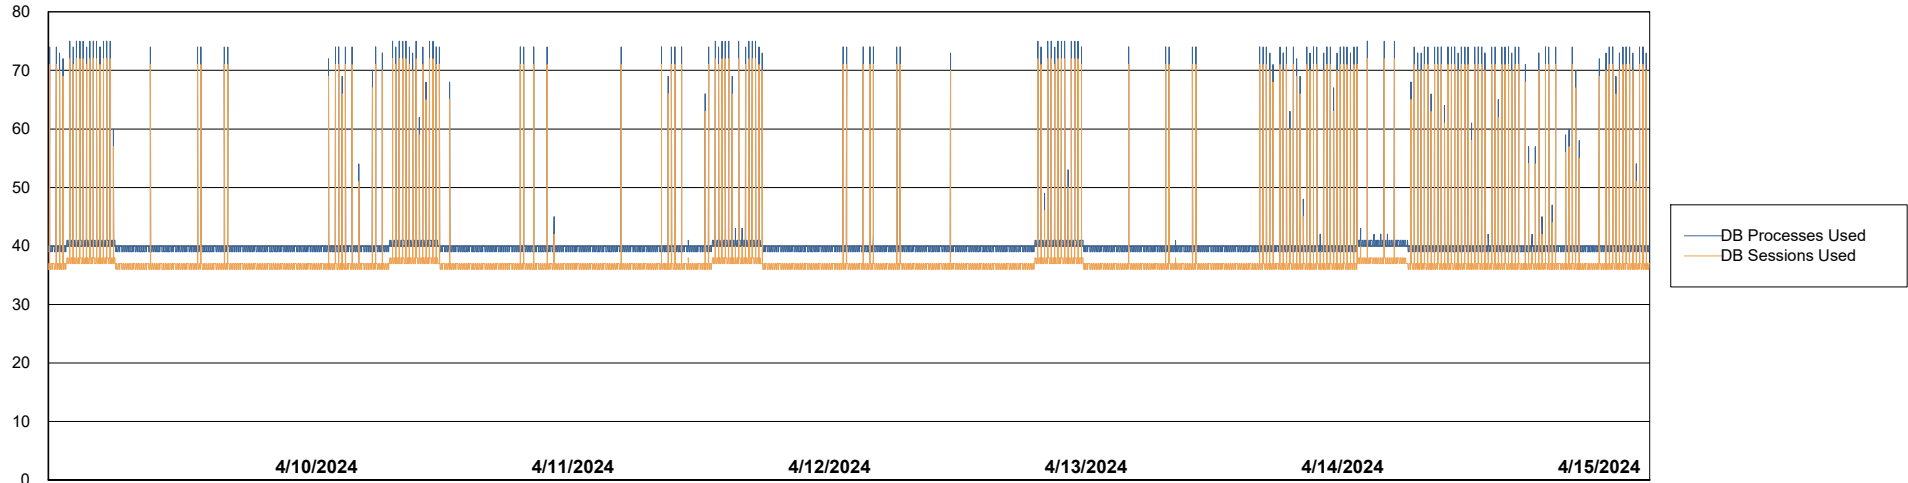

Weekly SLA Customer Report

Customer CLO Production
Database ID 38

Database Performance CLO_PRD_CLO-ORA01_ABS1

Weekly SLA Customer Report

Customer CLO Production
Database ID 38

Database Performance CLO_PRD_CLO-ORA02_HSBABS1