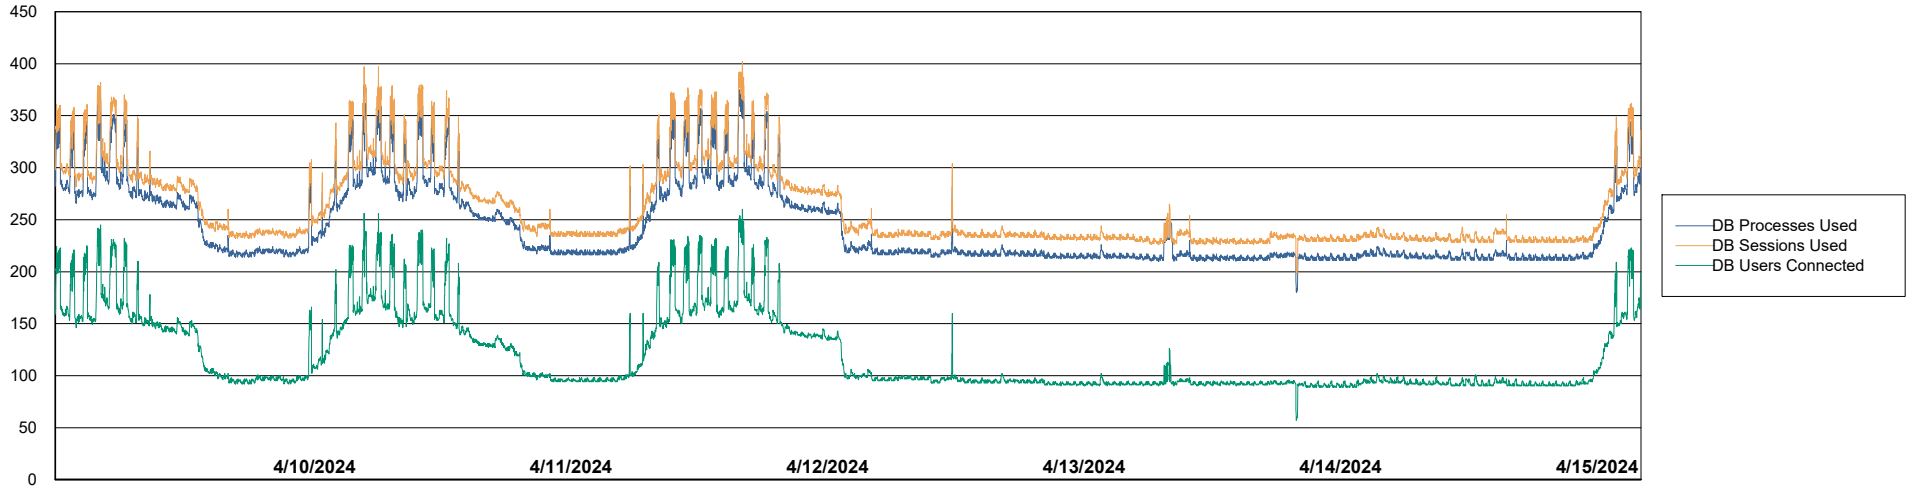

Weekly SLA Customer Report

Customer BNL_Production
Database ID 83

Database Performance BNLDB_Production

Weekly SLA Customer Report

Customer BNL_Production
Database ID 83

Database Performance BNLDB_Standby

DATABASE SIZE BNLDB_Production