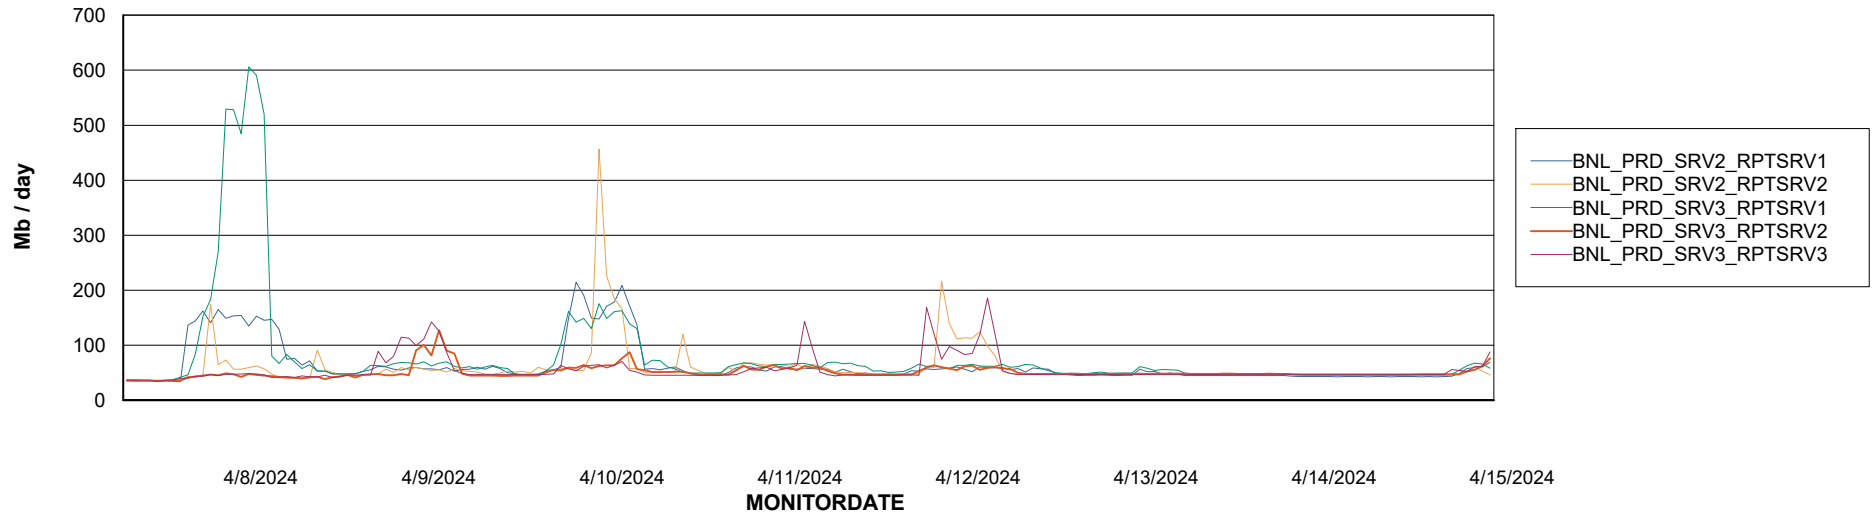

Avg users per day per ABS server

Weekly SLA Customer Report

Customer BNL_Production
Database ID 83

ABSolute Web Component Services

Avg memory used per ReportServer Service

Weekly SLA Customer Report

Customer BNL_Production
Database ID 83