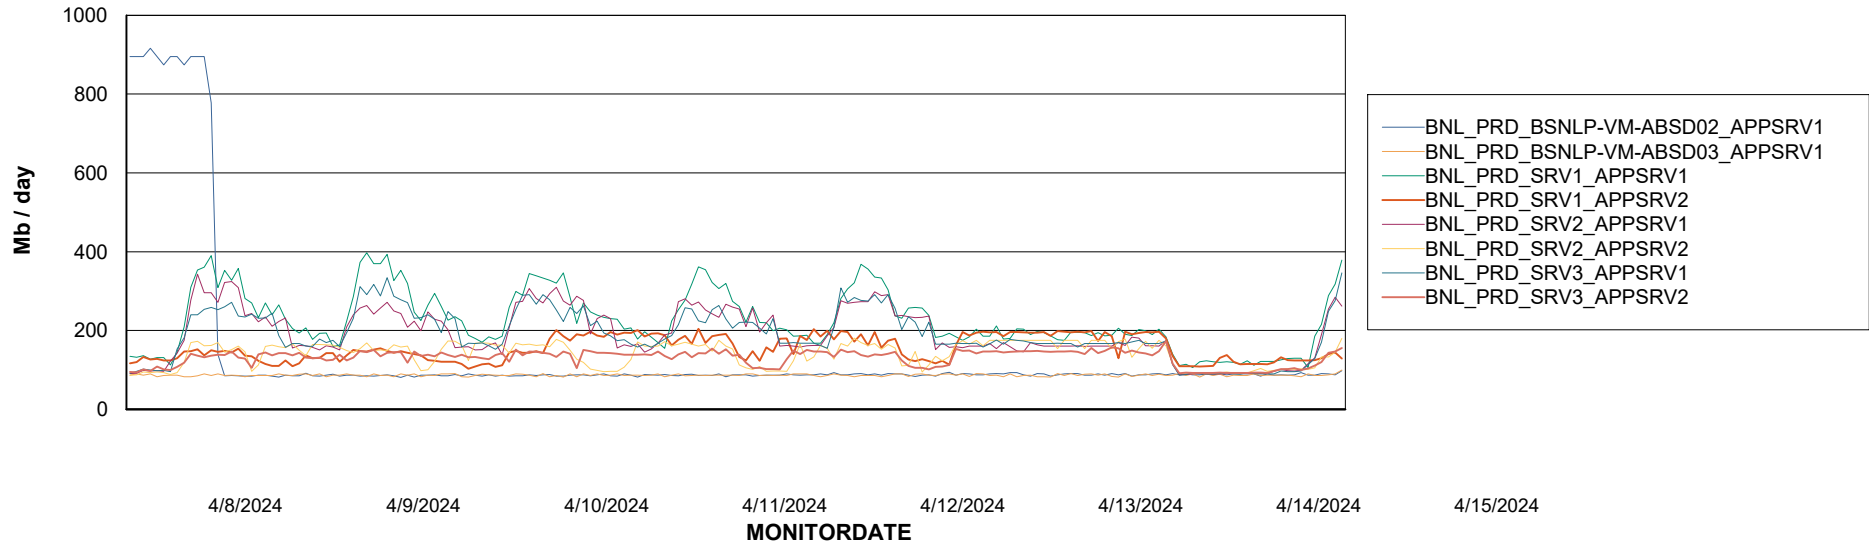

Database growth over last month

Weekly SLA Customer Report

Customer BNL_Production
 Database ID 83

Database Tablespace BNLDB_Production

Date	Tablespace Name	Filesize (Gb)	Usedsize (Gb)	Percentage free
4/15/2024	ABSDATA	105	65	38
	INDX	200	152	24
4/14/2024	ABSDATA	105	65	38
	INDX	200	152	24
4/13/2024	ABSDATA	105	65	38
	INDX	200	152	24
4/12/2024	ABSDATA	105	65	38
	INDX	200	152	24
4/11/2024	ABSDATA	105	65	38
	INDX	200	152	24
4/10/2024	ABSDATA	105	65	38
	INDX	200	151	24
4/9/2024	ABSDATA	105	65	38
	INDX	200	151	24

Standby Database Health BNL_Production

Recovery lag for last 7 days

Weekly SLA Customer Report

Customer BNL_Production
Database ID 83

ABSSolute Application Server Services

Avg memory used per ABS Server Service

Avg users per day per ABS server

Weekly SLA Customer Report

Customer BNL_Production
Database ID 83

ABSolute Web Component Services

Avg memory used per ReportServer Service

Weekly SLA Customer Report

Customer BNL_Production
Database ID 83