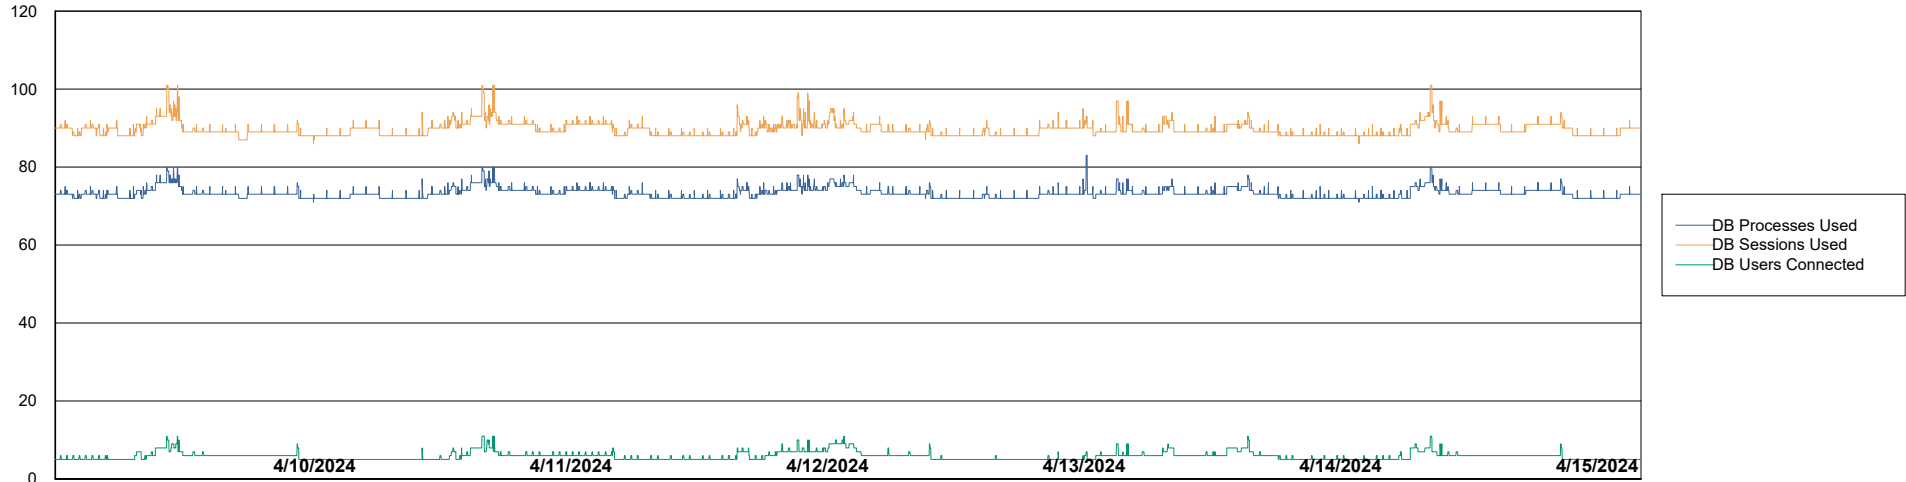

Database Performance AUJ_BI2_DB