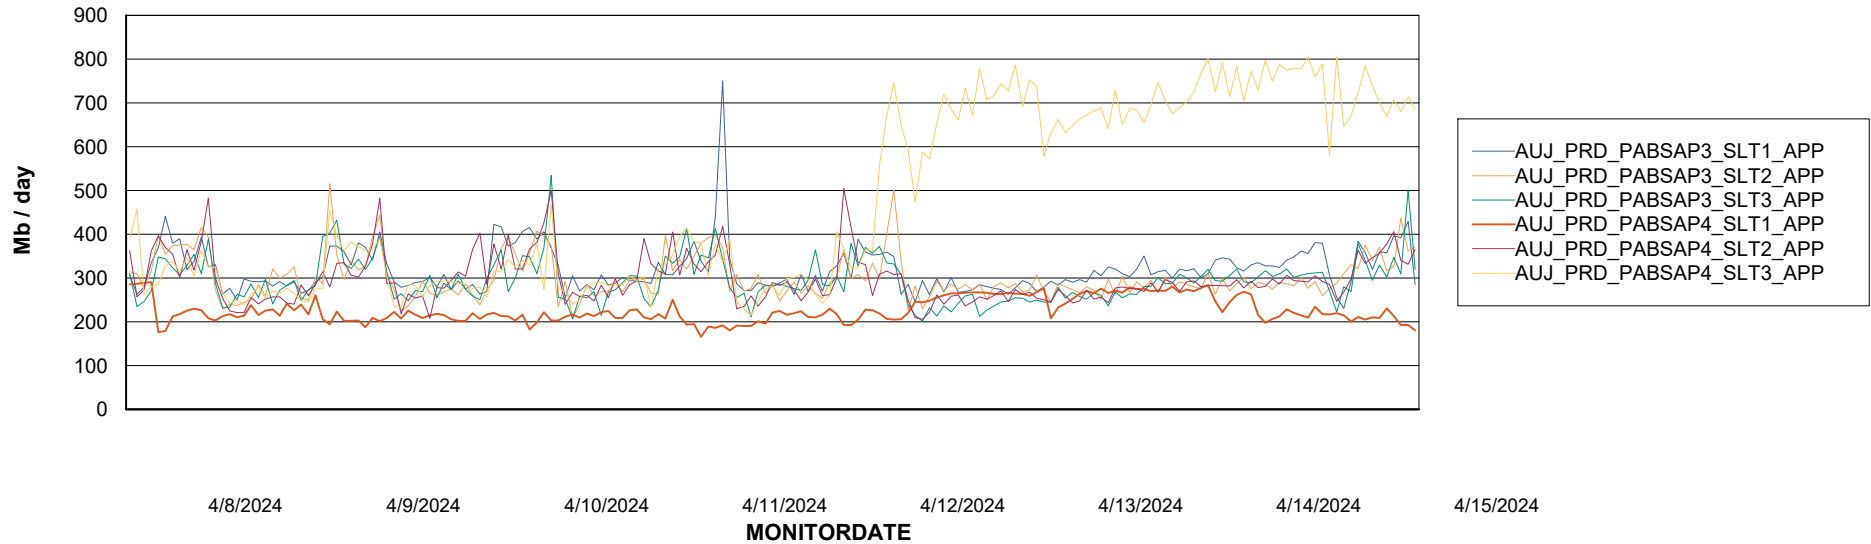

ABSSolute Application Server Services

Avg memory used per ABS Server Service