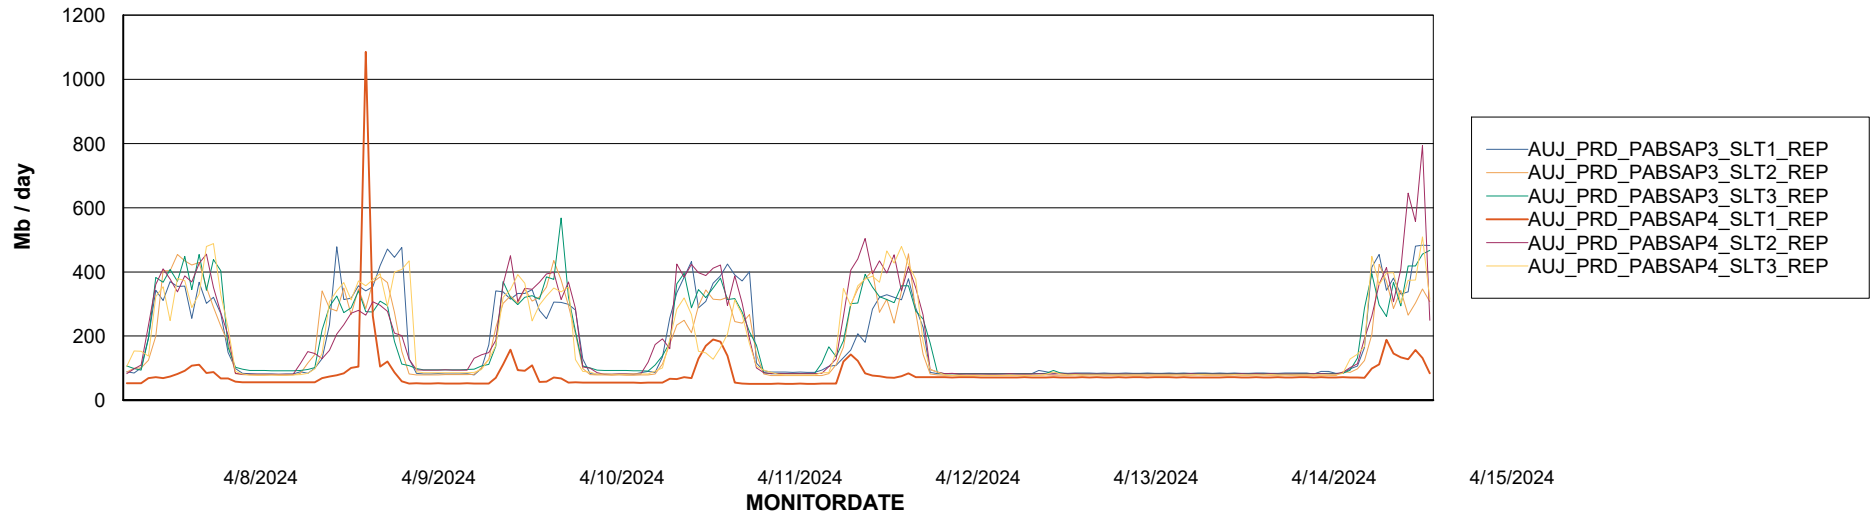

ABSSolute Application ReportServer Services

Avg memory used per ReportServer Service