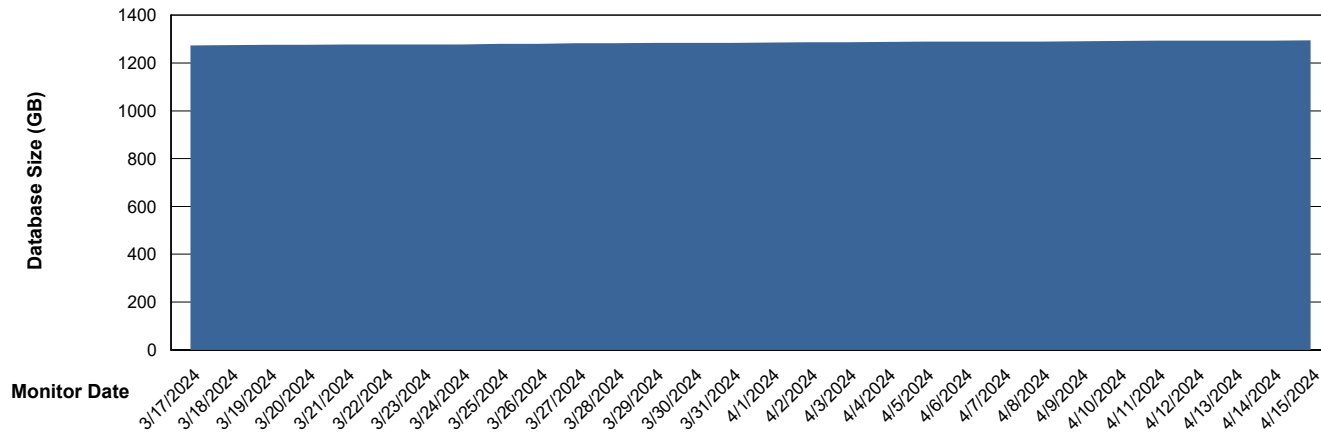

DATABASE SIZE AUJ_DB2_Primary

Database growth over last month