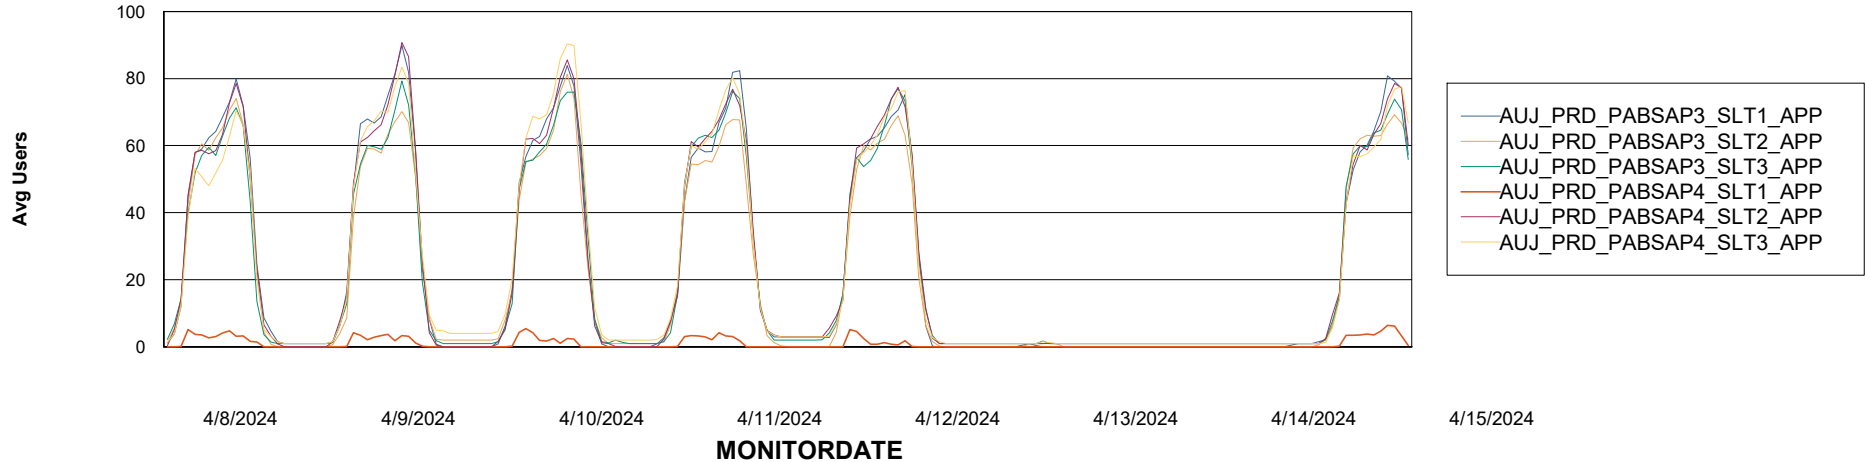

Avg users per day per ABS server