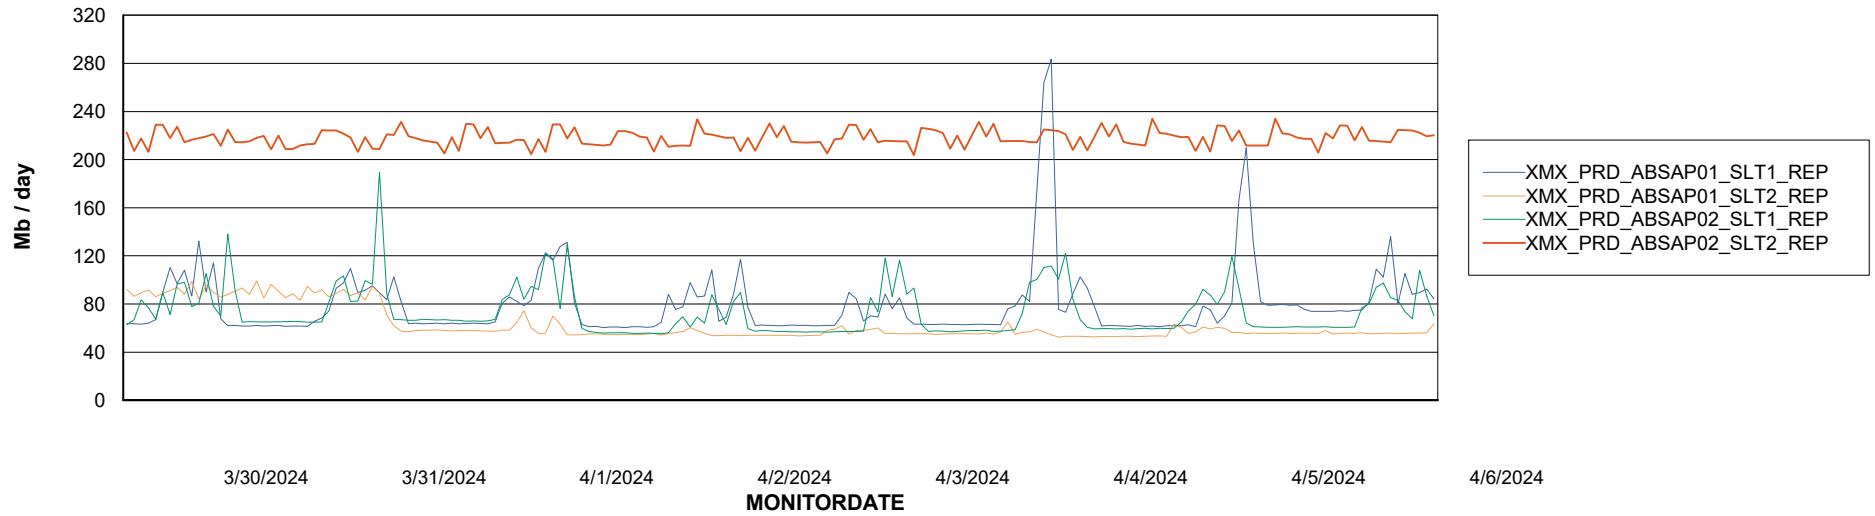

ABSSolute Application ReportServer Services

Avg memory used per ReportServer Service