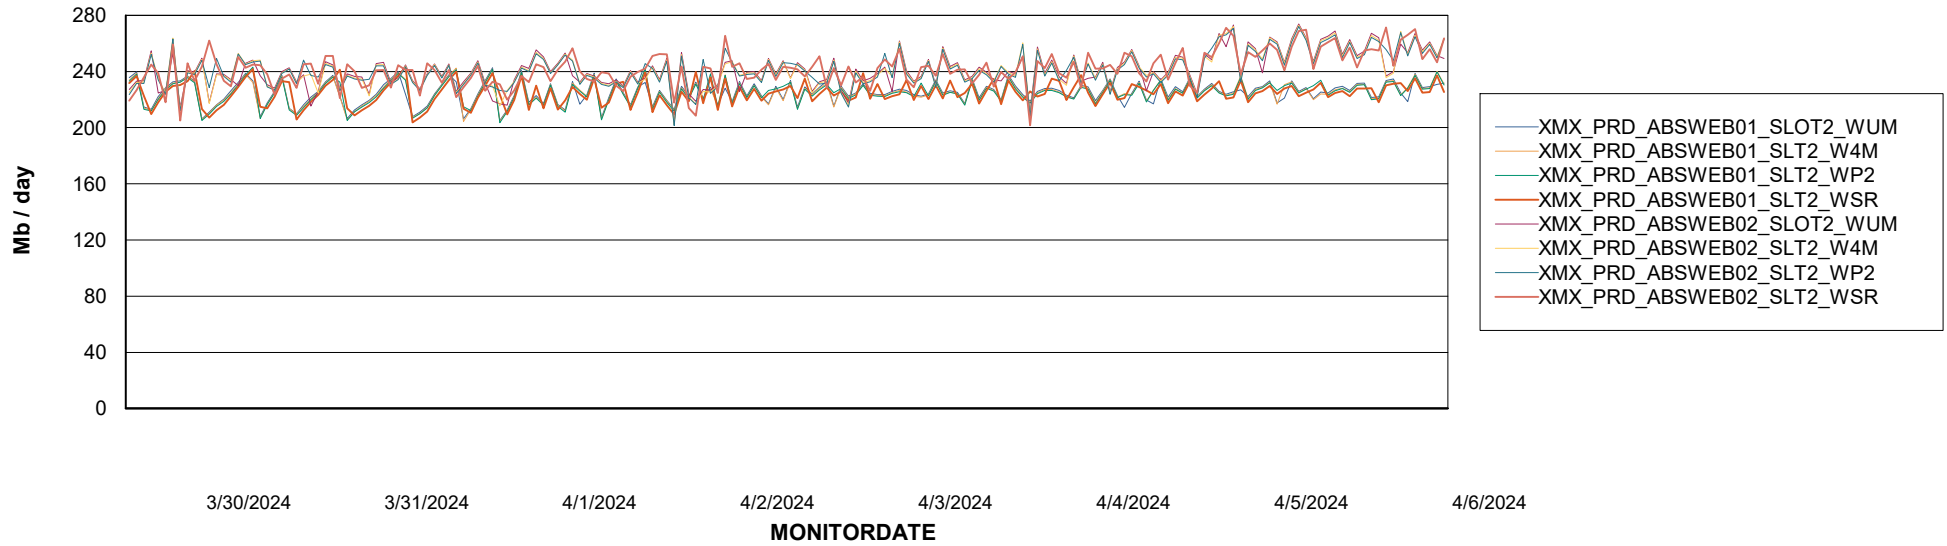

Avg memory used per ReportServer Service

Weekly SLA Customer Report

Customer XMX Production (24/7)
Database ID 146

ABSolute Web Component Services

Avg memory used per ABS Web component

Weekly SLA Customer Report