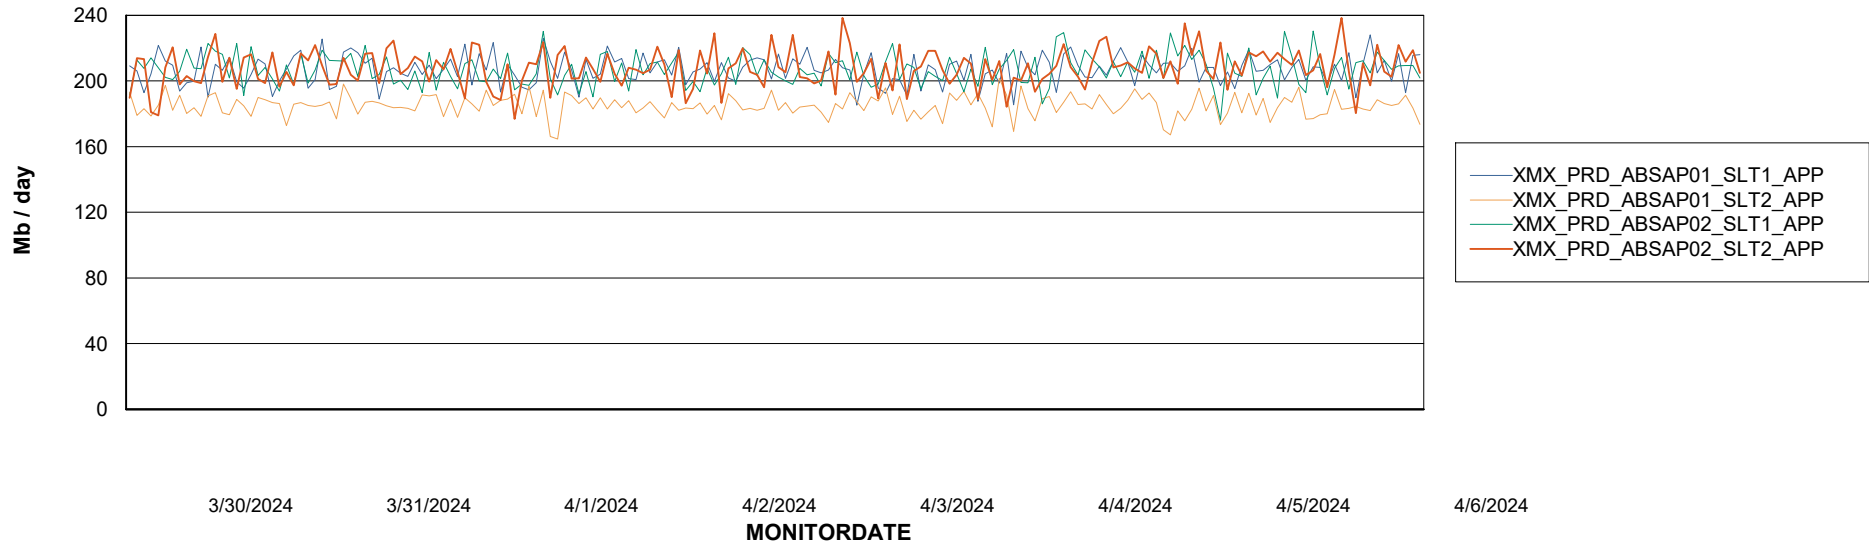

ABSSolute Application Server Services

Avg memory used per ABS Server Service