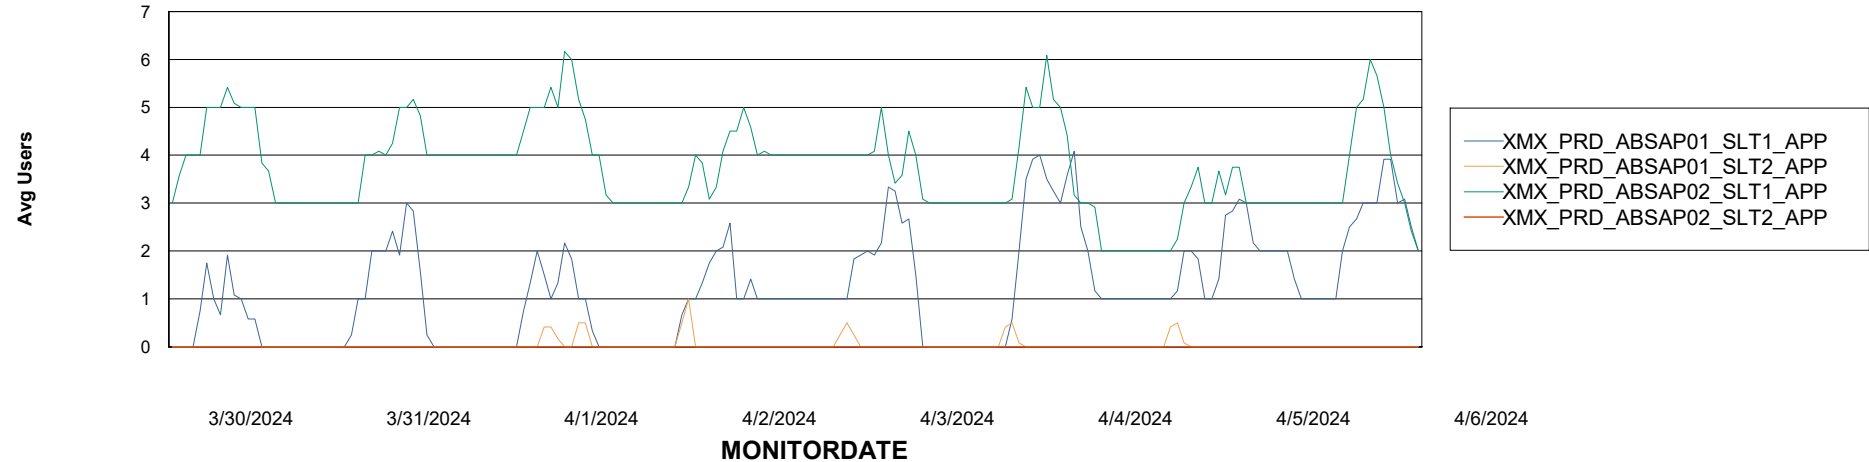

Weekly SLA Customer Report

Customer XMX Production (24/7)
Database ID 146

Standby Database Health XMX Production (24/7)

Recovery lag for last 7 days

Weekly SLA Customer Report

Customer XMX Production (24/7)
Database ID 146

ABSSolute Application Server Services

Avg memory used per ABS Server Service

Avg users per day per ABS server

Weekly SLA Customer Report

Customer XMX Production (24/7)
Database ID 146

ABSSolute Application ReportServer Services