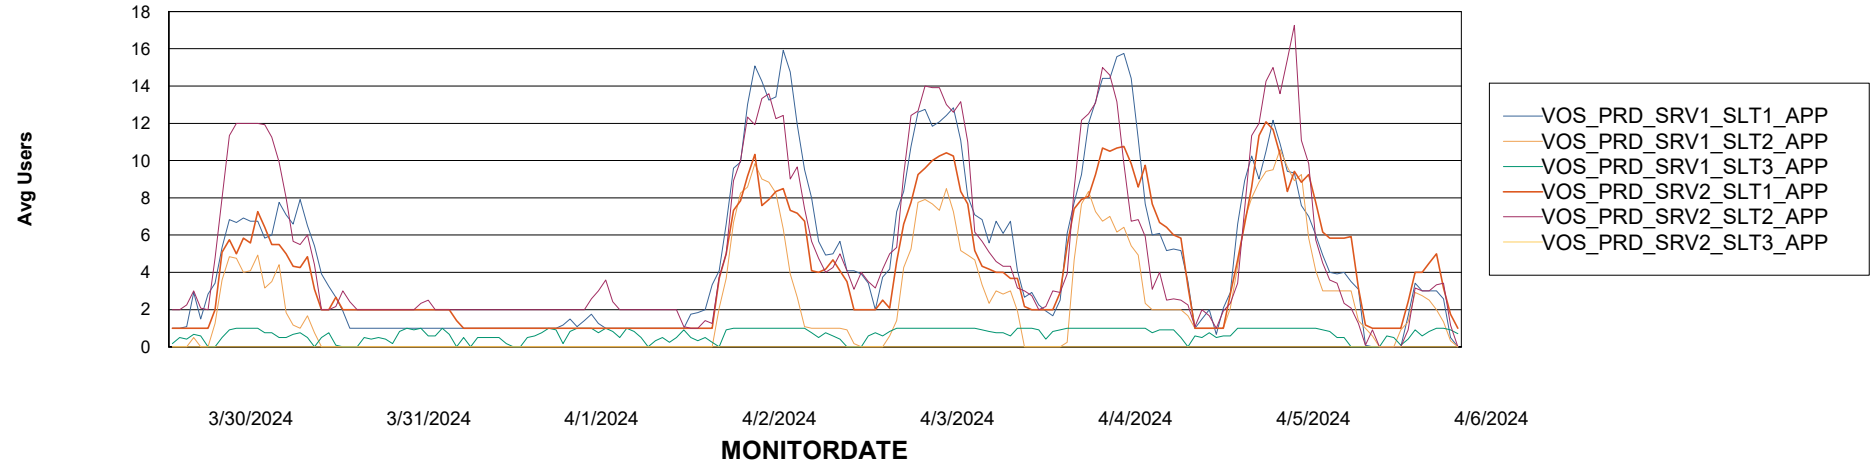

Avg users per day per ABS server