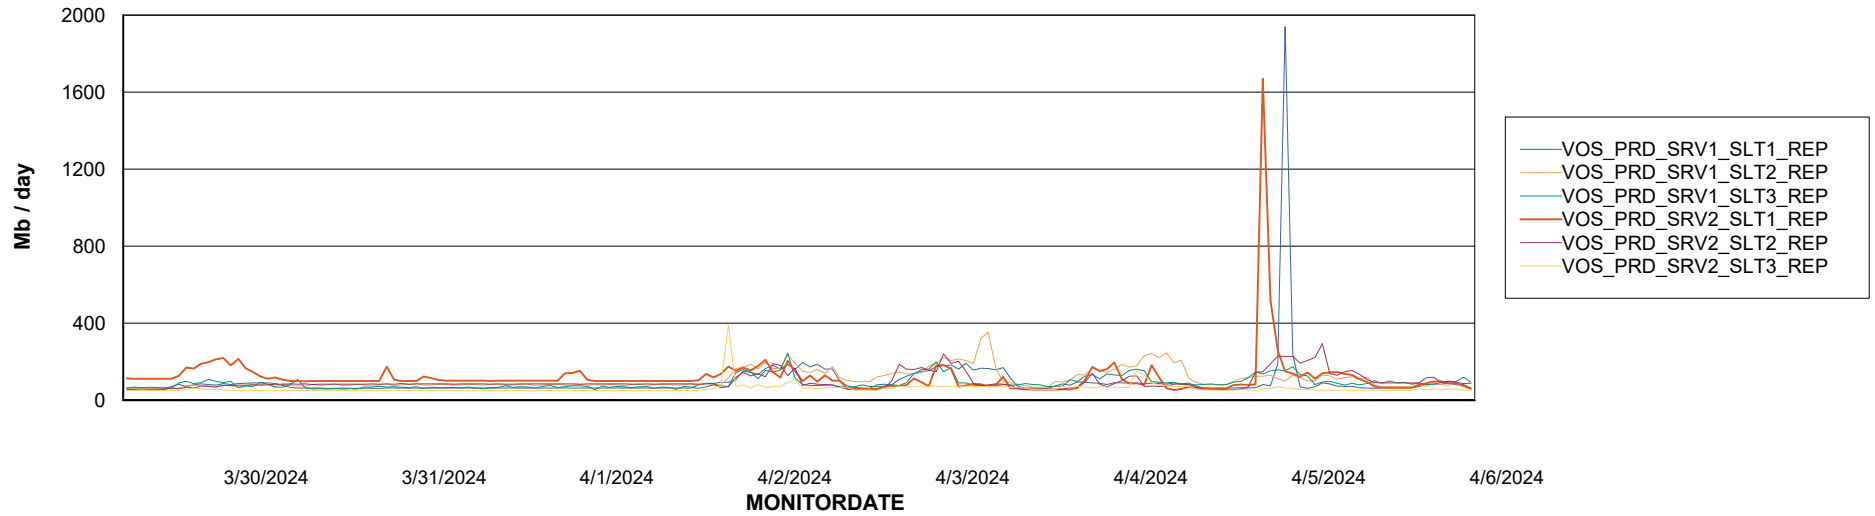

Avg memory used per ABS Server Service

Avg users per day per ABS server

Weekly SLA Customer Report

Customer VOS_Production
Database ID 143

ABSSolute Application ReportServer Services

Avg memory used per ReportServer Service