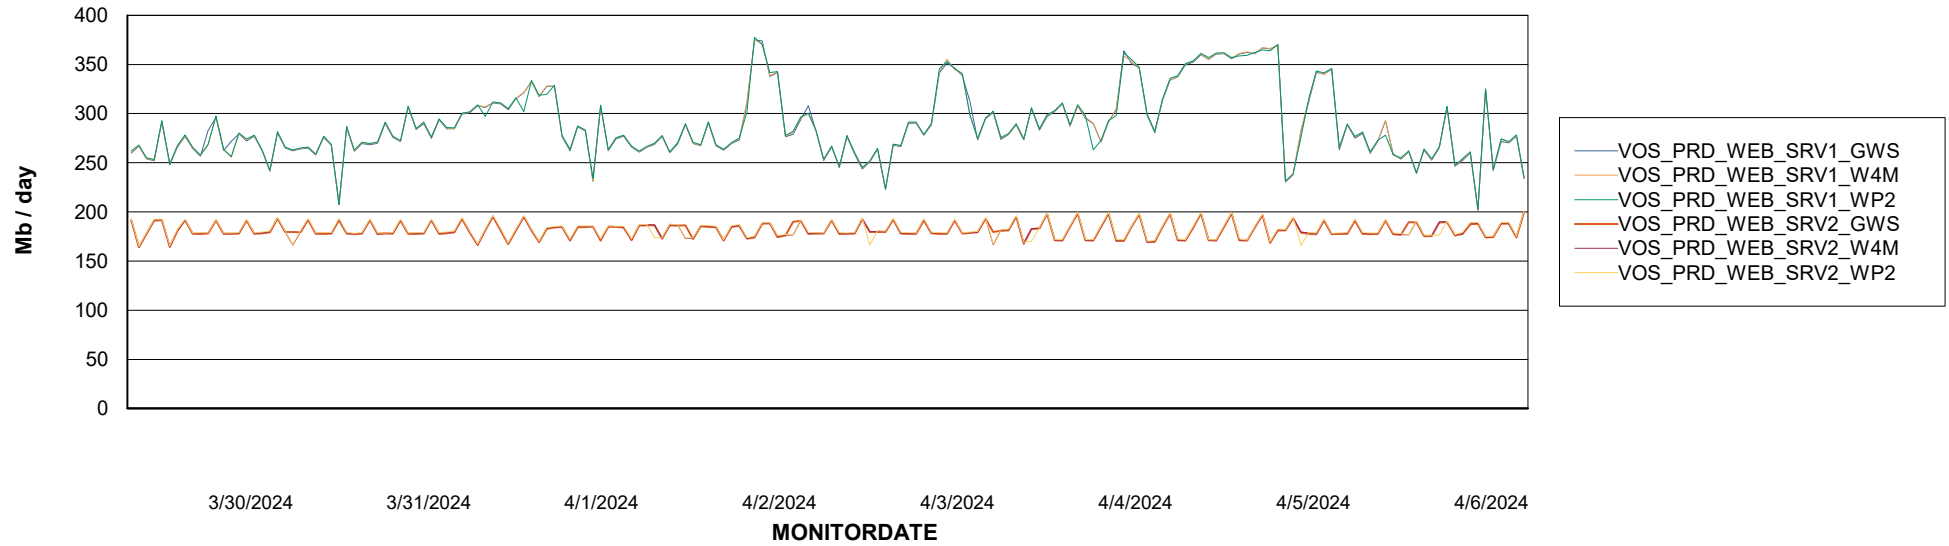

ABSSolute Web Component Services

Avg memory used per ABS Web component