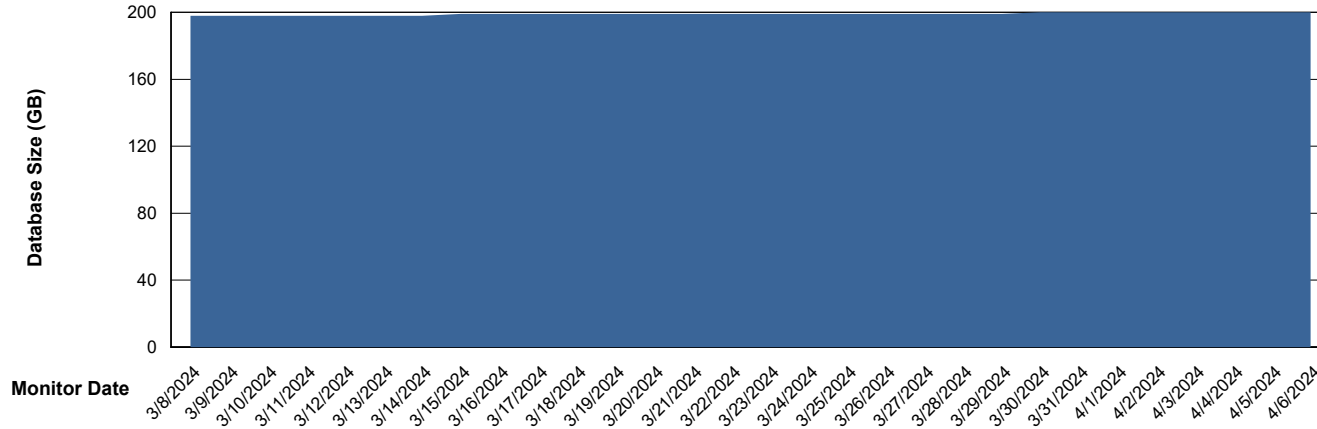

DATABASE SIZE VOS_PRD_ABSBI-2018_ABS1

Database growth over last month