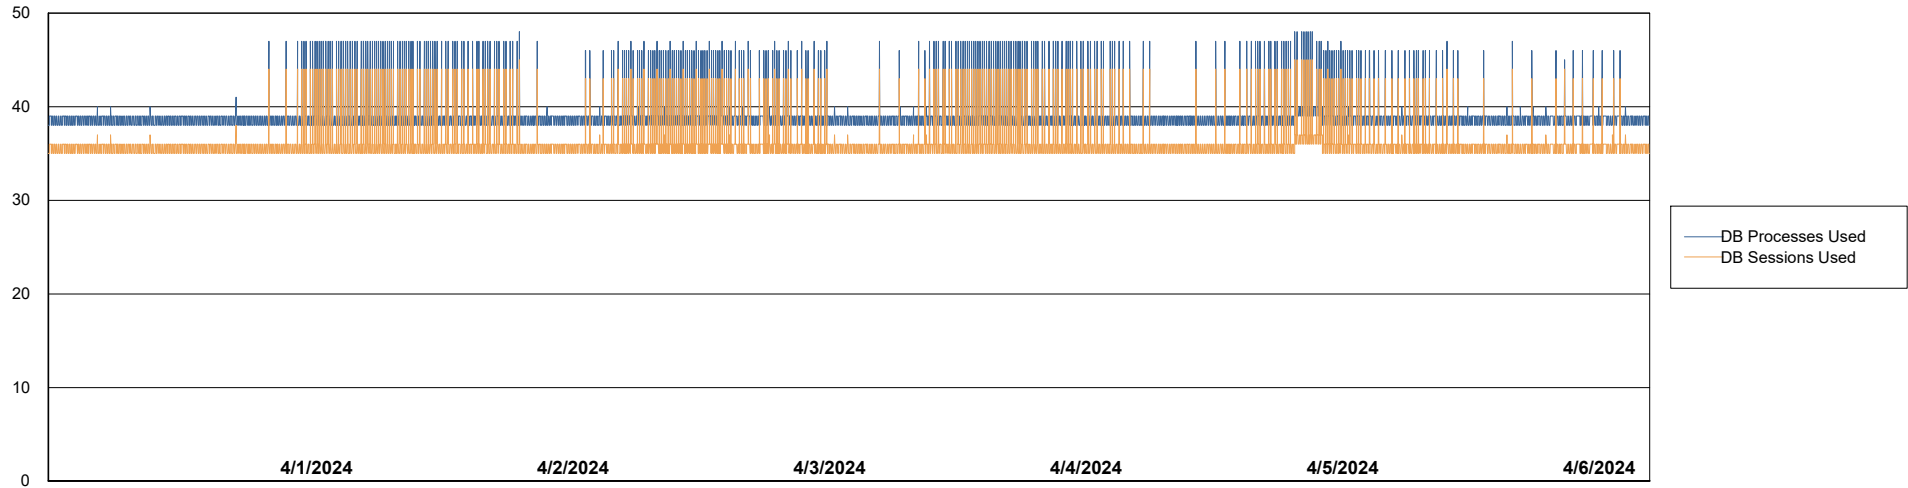

Database Performance VOS_PRD_ABSORA2-2022_HSBABS1

DB Processes Max 1,000