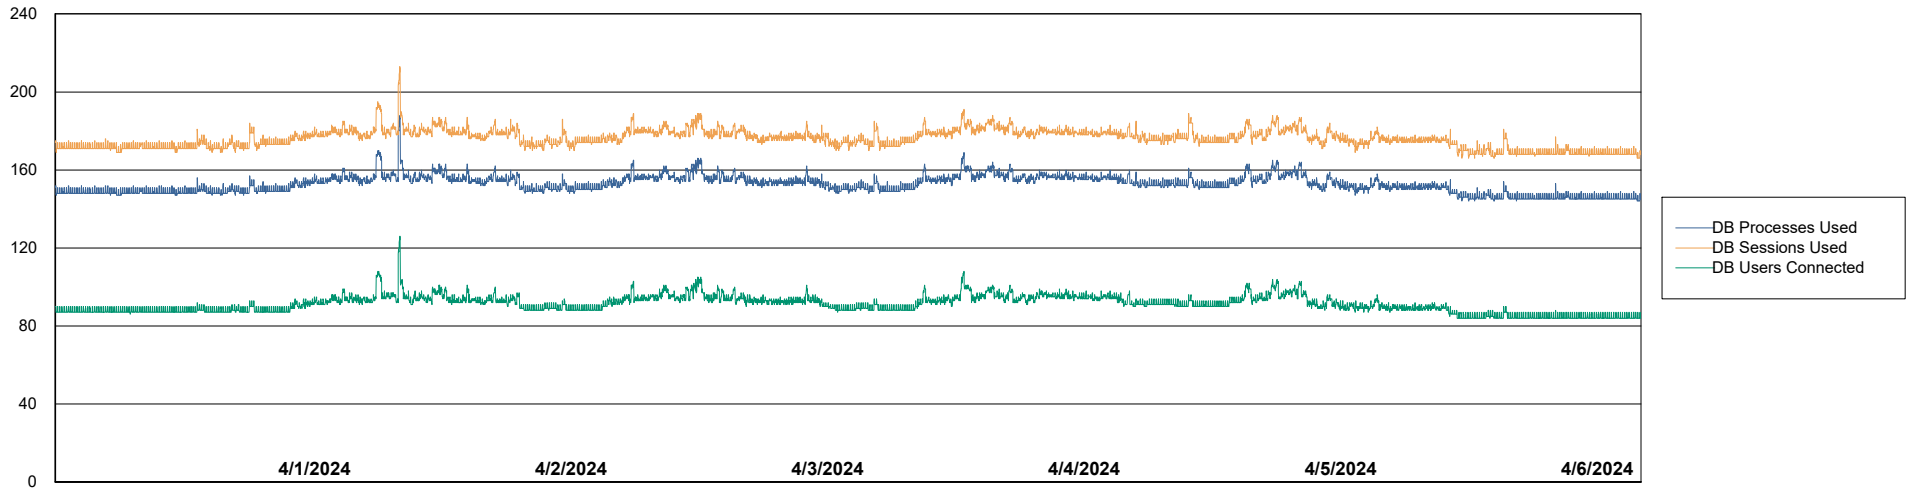

Weekly SLA Customer Report

Customer VOS_Production
Database ID 143

Database Performance VOS_PRD_ABSBI-2018_ABS1

Weekly SLA Customer Report

Customer VOS_Production
Database ID 143

Database Performance VOS_PRD_ABSORA1-2022_ABS1