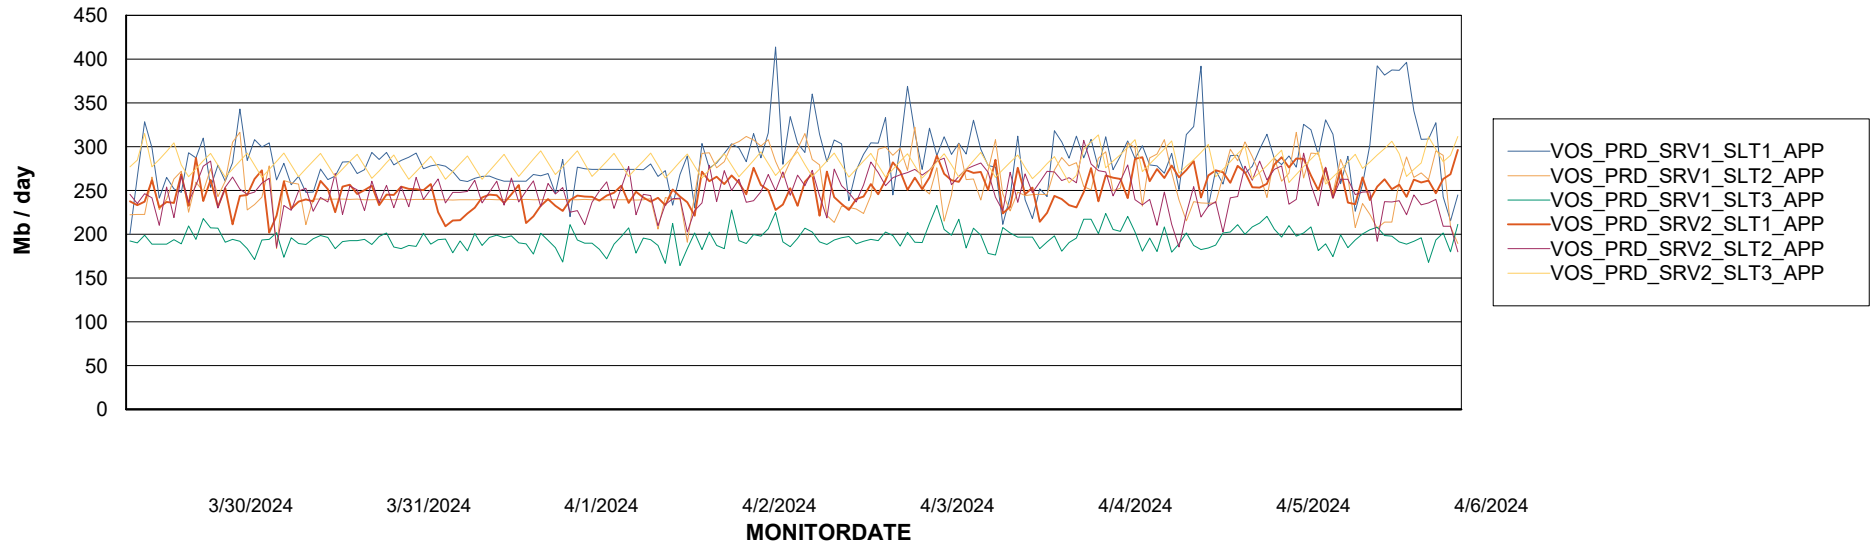

ABSSolute Application Server Services

Avg memory used per ABS Server Service