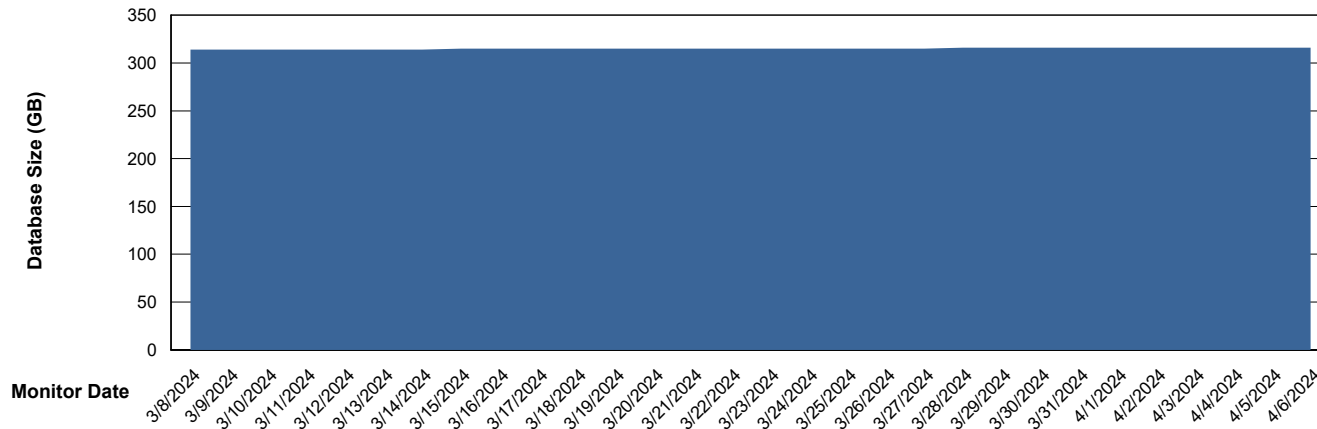

DATABASE SIZE VOS_PRD_ABSORA1-2022_ABS1

Database growth over last month