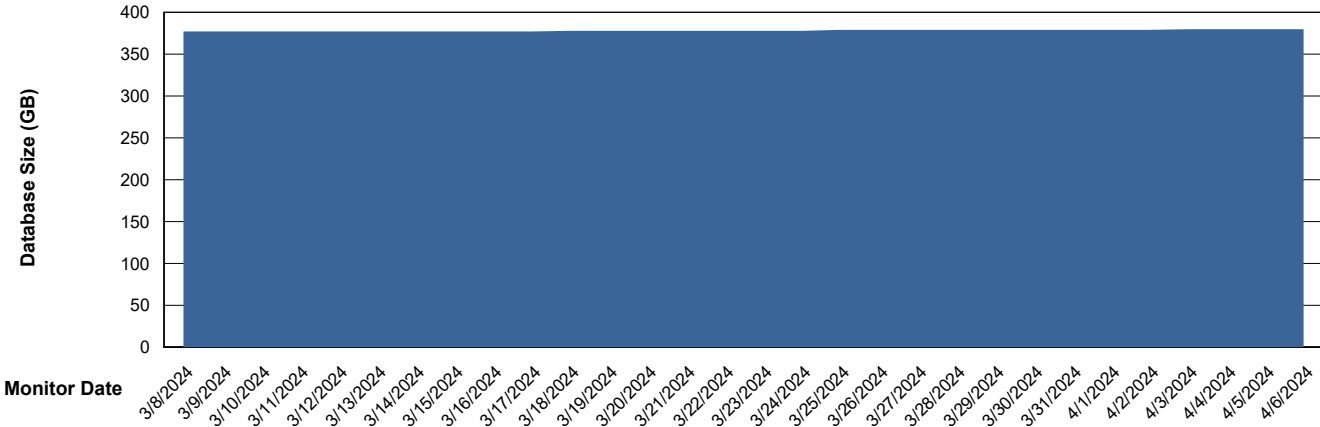

Database growth over last month

Database Tablespace VENDB_Production_ABS1

Date	Tablespace Name	Filesize (Gb)	Usedsize (Gb)	Percentage free
4/6/2024	ABSDATA	226	190	16
	INDX	216	178	18
4/5/2024	ABSDATA	226	190	16
	INDX	216	178	18
4/4/2024	ABSDATA	226	190	16
	INDX	216	178	18
4/3/2024	ABSDATA	226	190	16
	INDX	216	178	18
4/2/2024	ABSDATA	226	190	16
	INDX	216	178	18
4/1/2024	ABSDATA	226	190	16
	INDX	216	177	18
3/31/2024	ABSDATA	226	190	16
	INDX	216	177	18