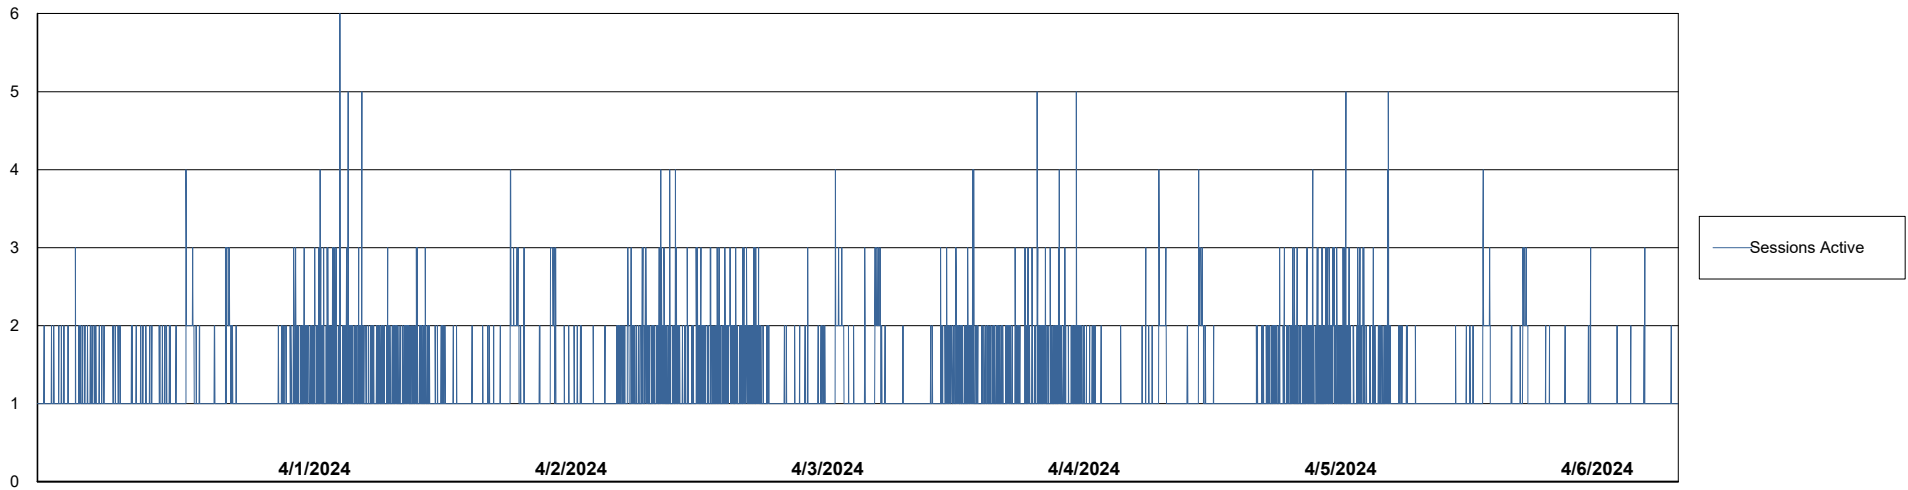

Database Performance VENDB_Production_ABS1