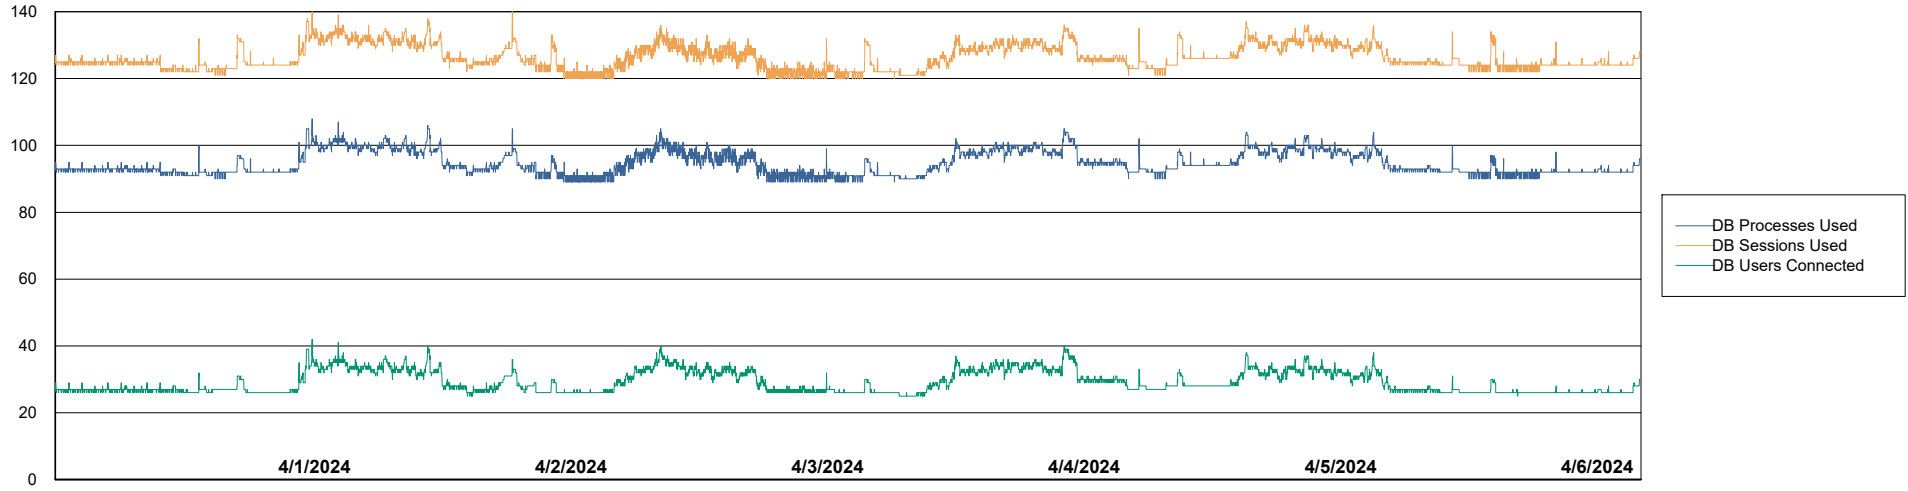

Database Performance VENDB_Production_ABS1