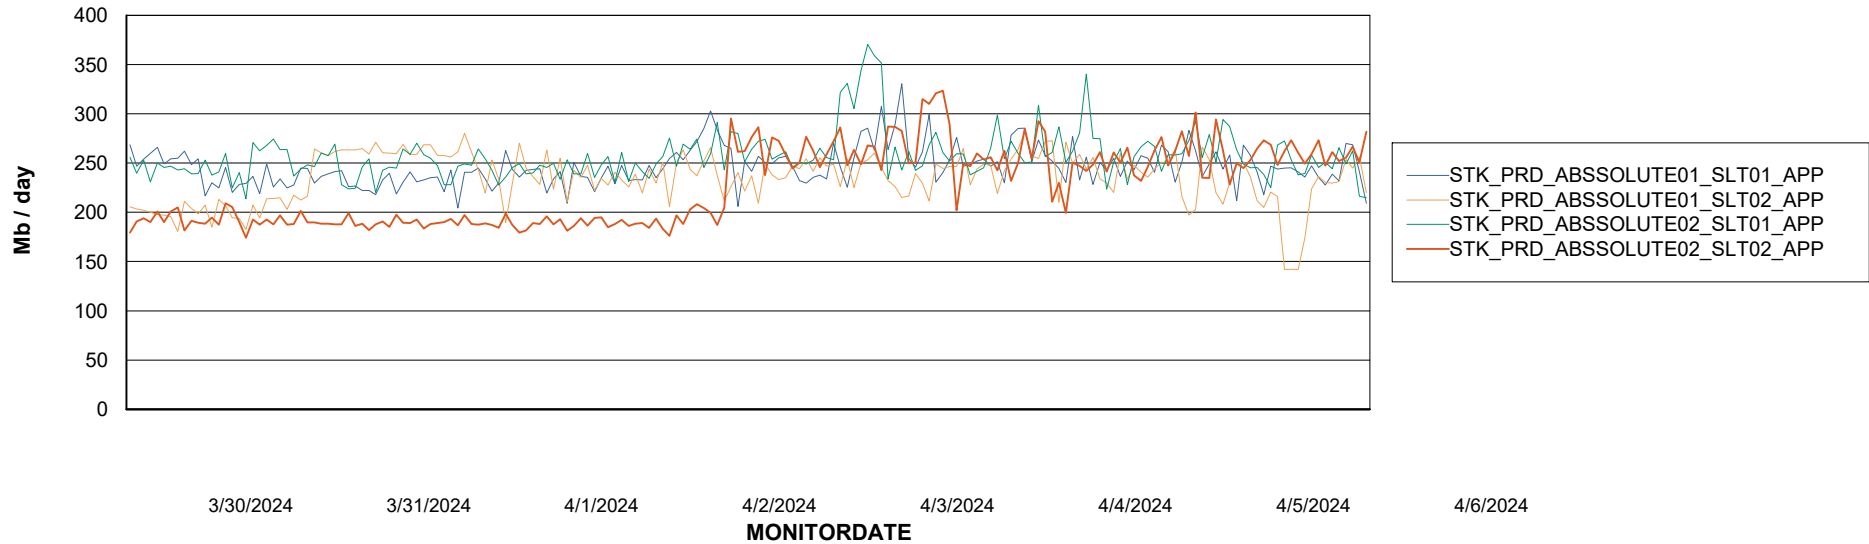

ABSSolute Application Server Services

Avg memory used per ABS Server Service