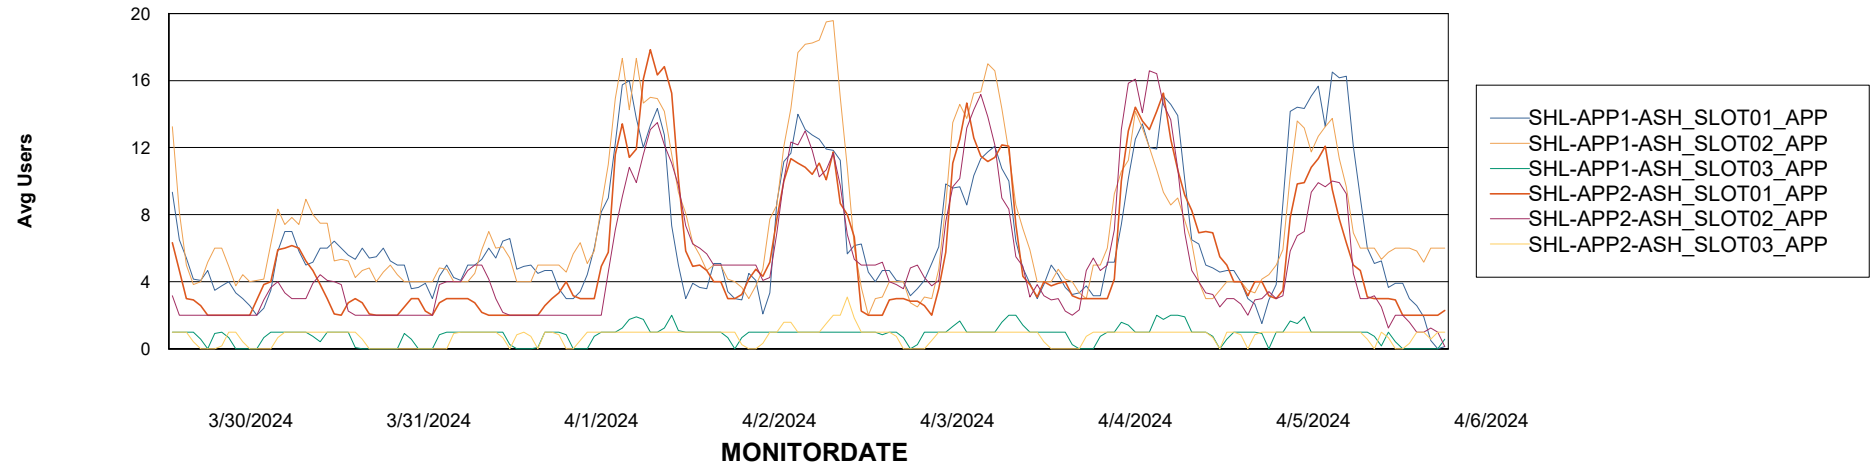

Avg users per day per ABS server