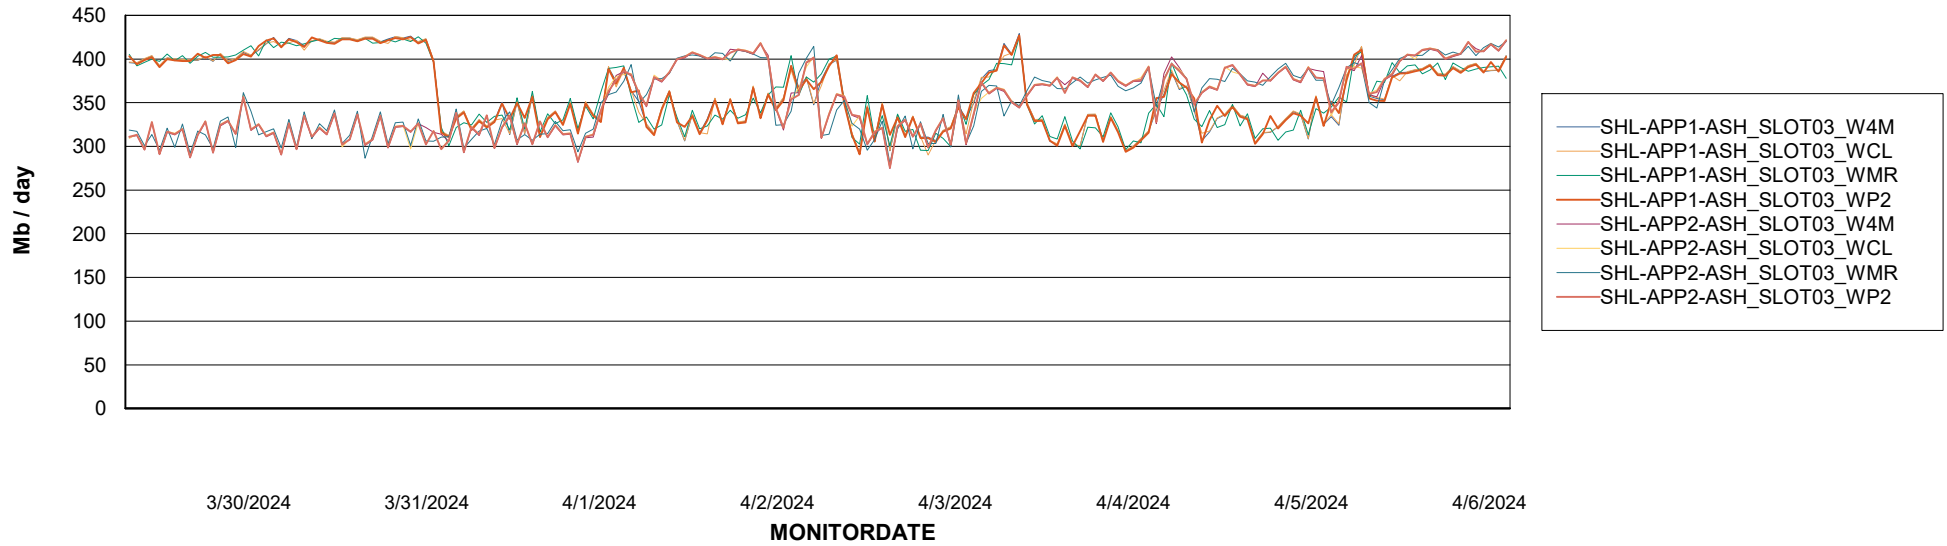

ABSSolute Web Component Services

Avg memory used per ABS Web component