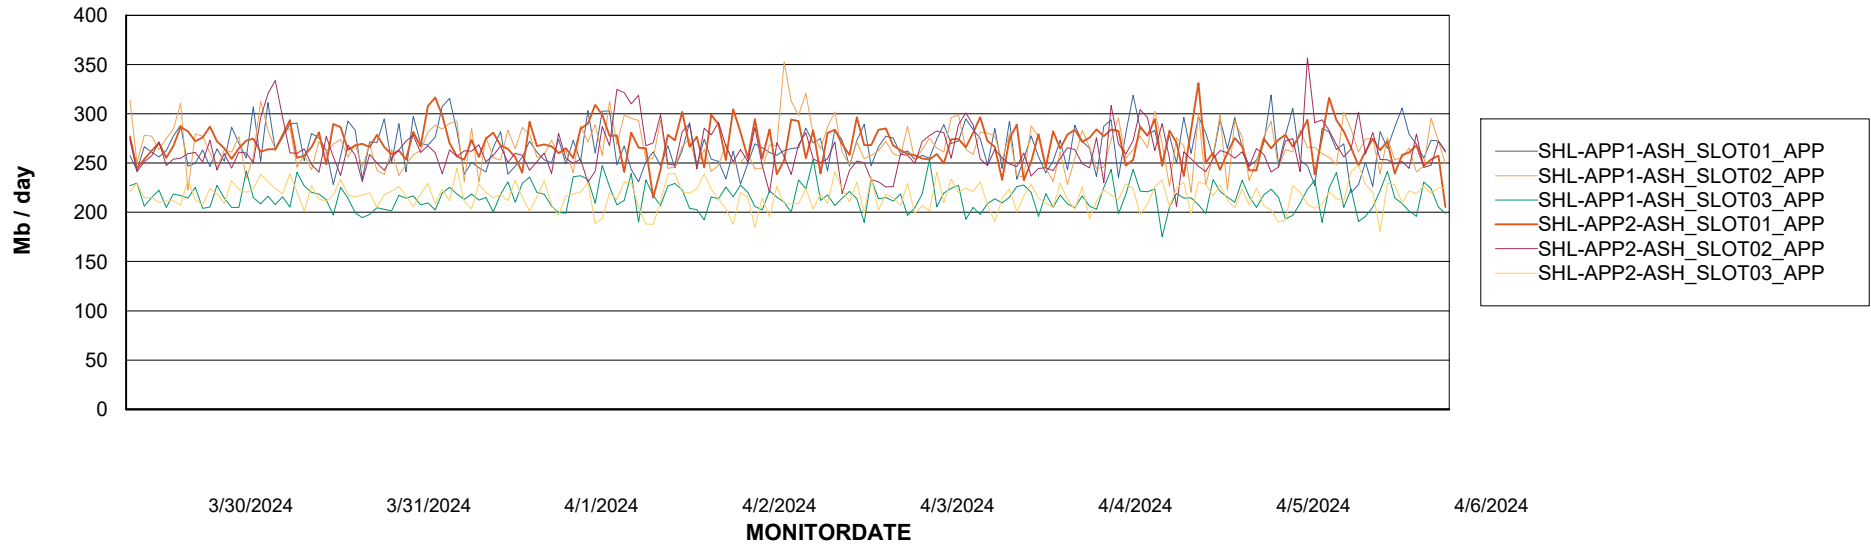

ABSSolute Application Server Services

Avg memory used per ABS Server Service