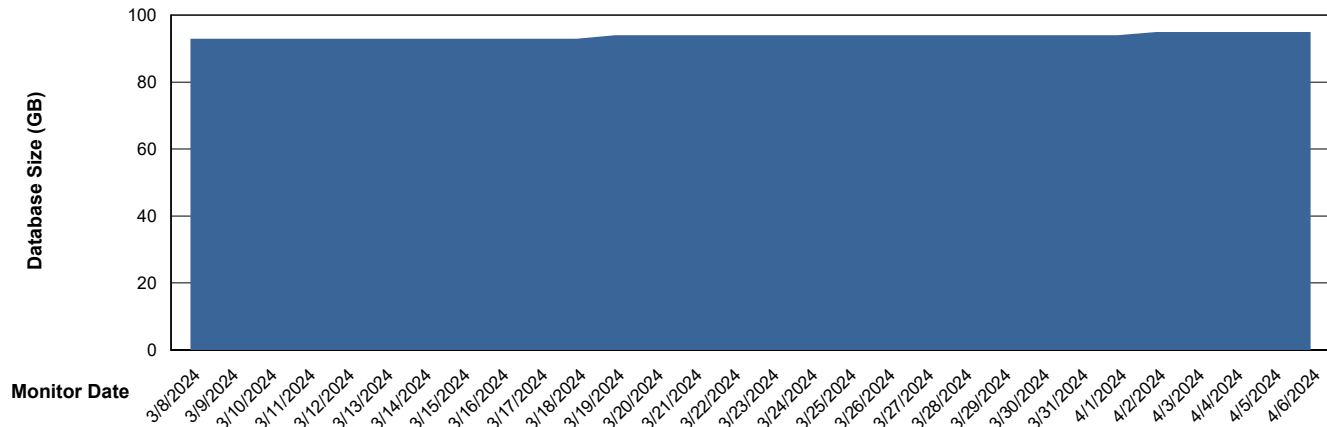

Customer SHL OCI ASH Production
Database ID 182

DATABASE SIZE SHL-BI-ASH_PROD_ABS1

Database growth over last month

DATABASE SIZE SHL-DBS1-ASH_PROD_ABS1

Database growth over last month

Weekly SLA Customer Report

Customer SHL OCI ASH Production
 Database ID 182

Database Tablespace SHL-BI-ASH_PROD_ABS1

Date	Tablespace Name	Filesize (Gb)	Usedsize (Gb)	Percentage free
4/6/2024	ABSDATA	26	22	17
	INDX	27	22	18
4/5/2024	ABSDATA	26	22	17
	INDX	27	22	18
4/4/2024	ABSDATA	26	22	17
	INDX	27	22	18
4/3/2024	ABSDATA	26	22	17
	INDX	27	22	18
4/2/2024	ABSDATA	26	22	17
	INDX	27	22	18
4/1/2024	ABSDATA	26	22	17
	INDX	27	22	18
3/31/2024	ABSDATA	26	22	17
	INDX	27	22	18