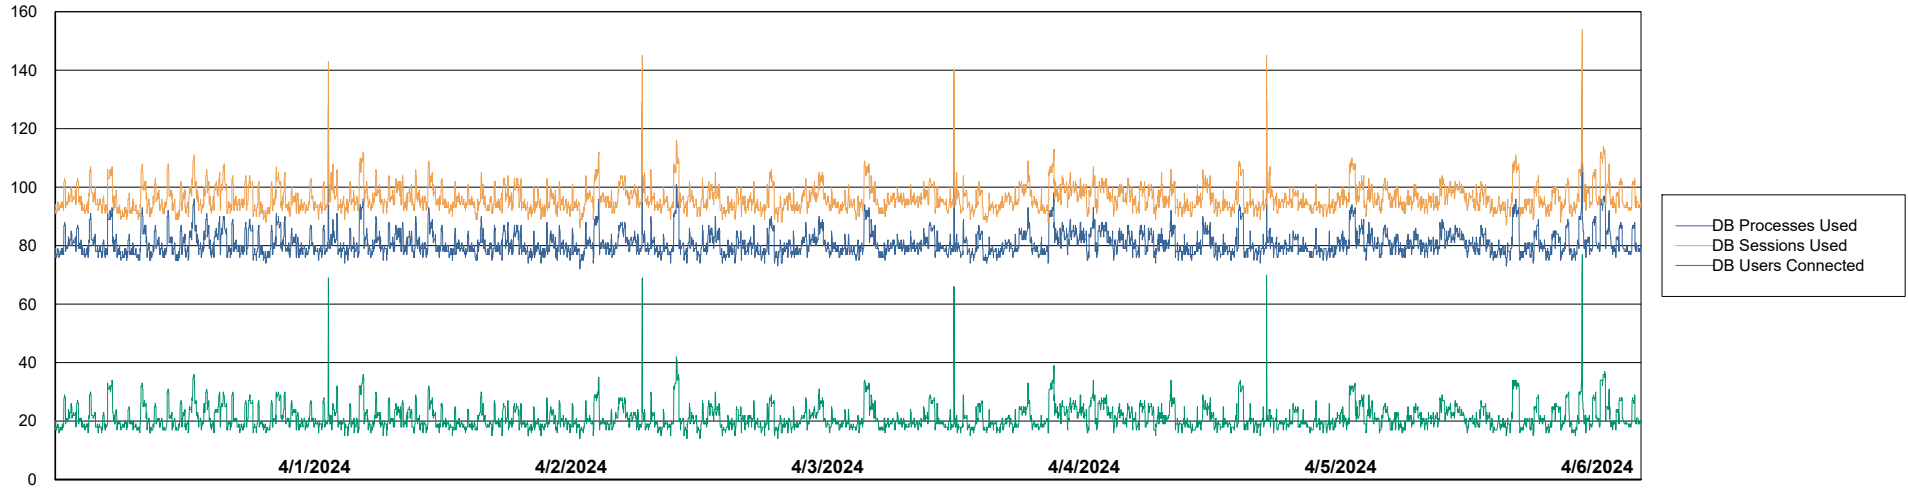

Database Performance SHL-BI-ASH_PROD_ABS1