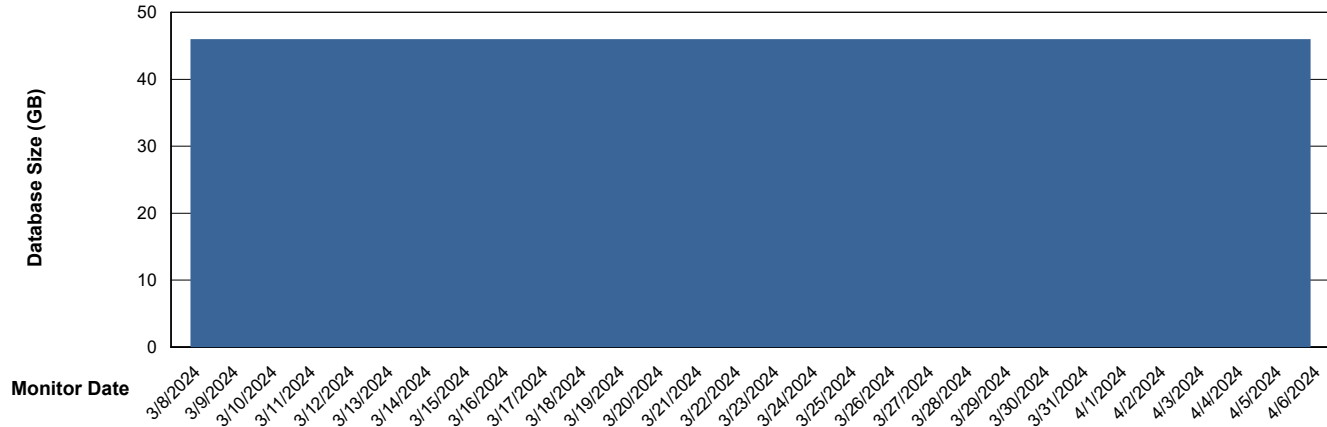

Weekly SLA Customer Report

Customer SHL OCI ASH Production
Database ID 182

Database Performance SHL-BI-ASH_PROD_ABS1

Weekly SLA Customer Report

Customer SHL OCI ASH Production
Database ID 182

Database Performance SHL-DBS1-ASH_PROD_ABS1

Weekly SLA Customer Report

Customer SHL OCI ASH Production
Database ID 182

Database Performance SHL-DBS2-ASH_PROD_HSBABS1

DB Processes Max 4
DB Processes Max 0
DB Processes Max 1,000

Weekly SLA Customer Report

Customer SHL OCI ASH Production
Database ID 182

DATABASE SIZE SHL-BI-ASH_PROD_ABS1

Database growth over last month

DATABASE SIZE SHL-DBS1-ASH_PROD_ABS1

Database growth over last month

Weekly SLA Customer Report