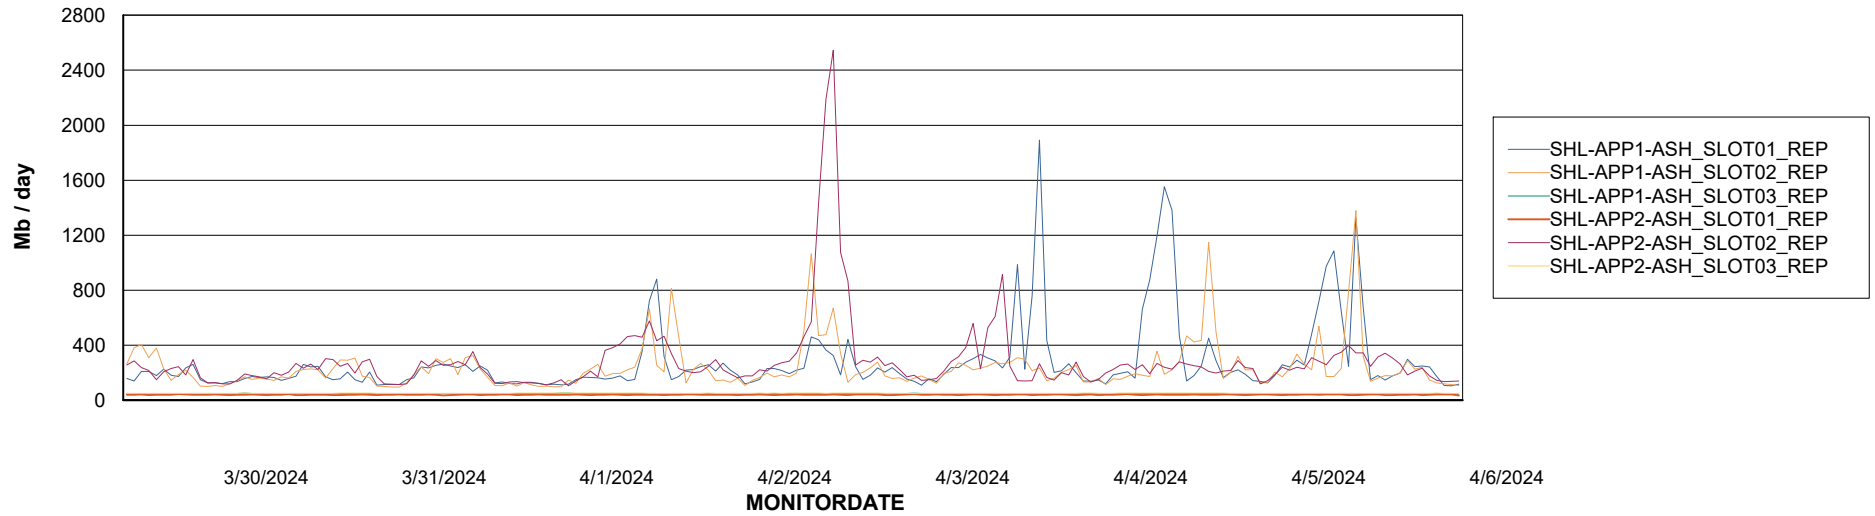

Avg memory used per ABS Server Service

Avg users per day per ABS server

Weekly SLA Customer Report

Customer SHL OCI ASH Production
Database ID 182

ABSSolute Application ReportServer Services

Avg memory used per ReportServer Service