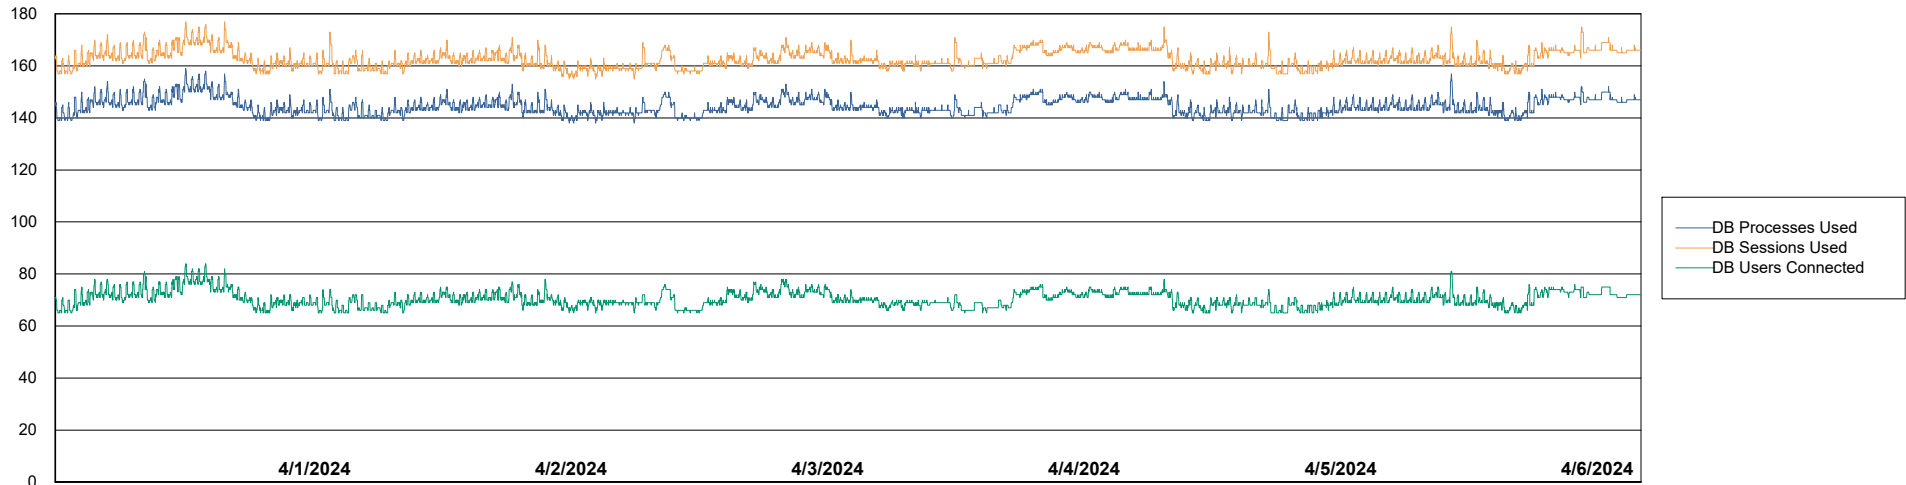

Weekly SLA Customer Report

Customer SHL OCI ASH Production
Database ID 182

Database Performance SHL-BI-ASH_PROD_ABS1

Weekly SLA Customer Report

Customer SHL OCI ASH Production
Database ID 182

Database Performance SHL-DBS1-ASH_PROD_ABS1