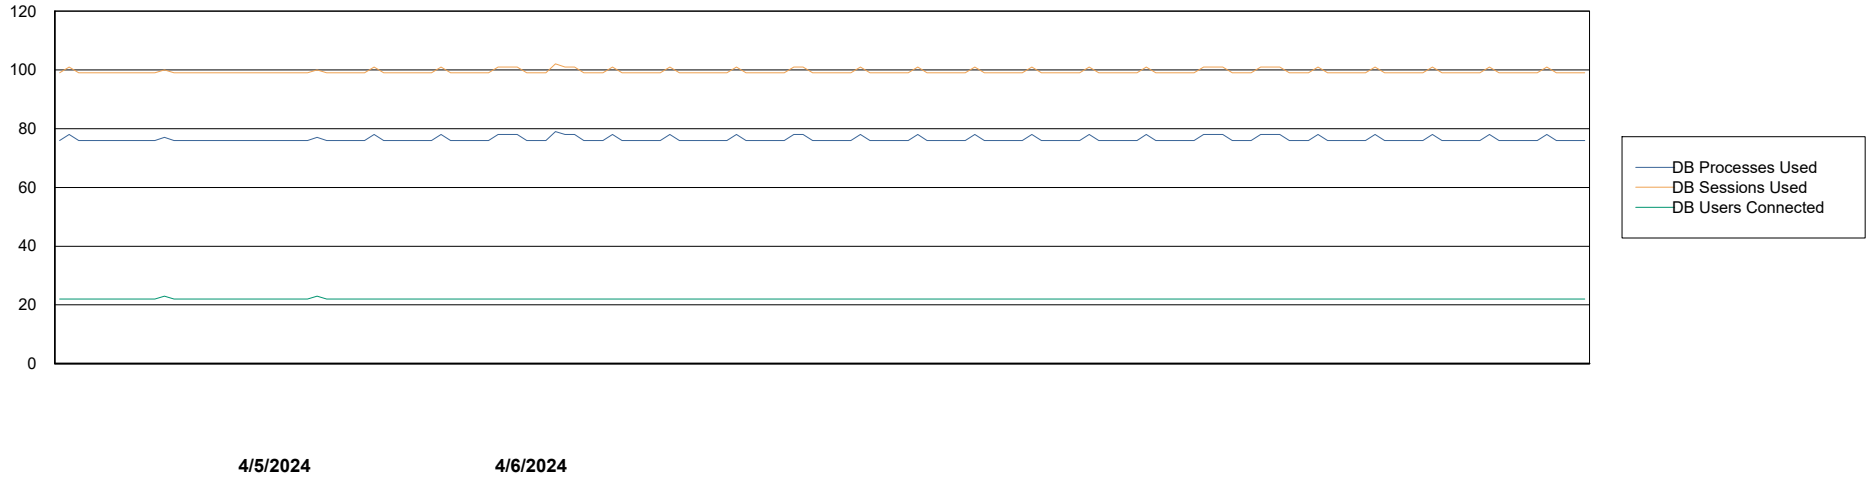

Database Performance RSS_PRD_SV1364_PRD_ABS1