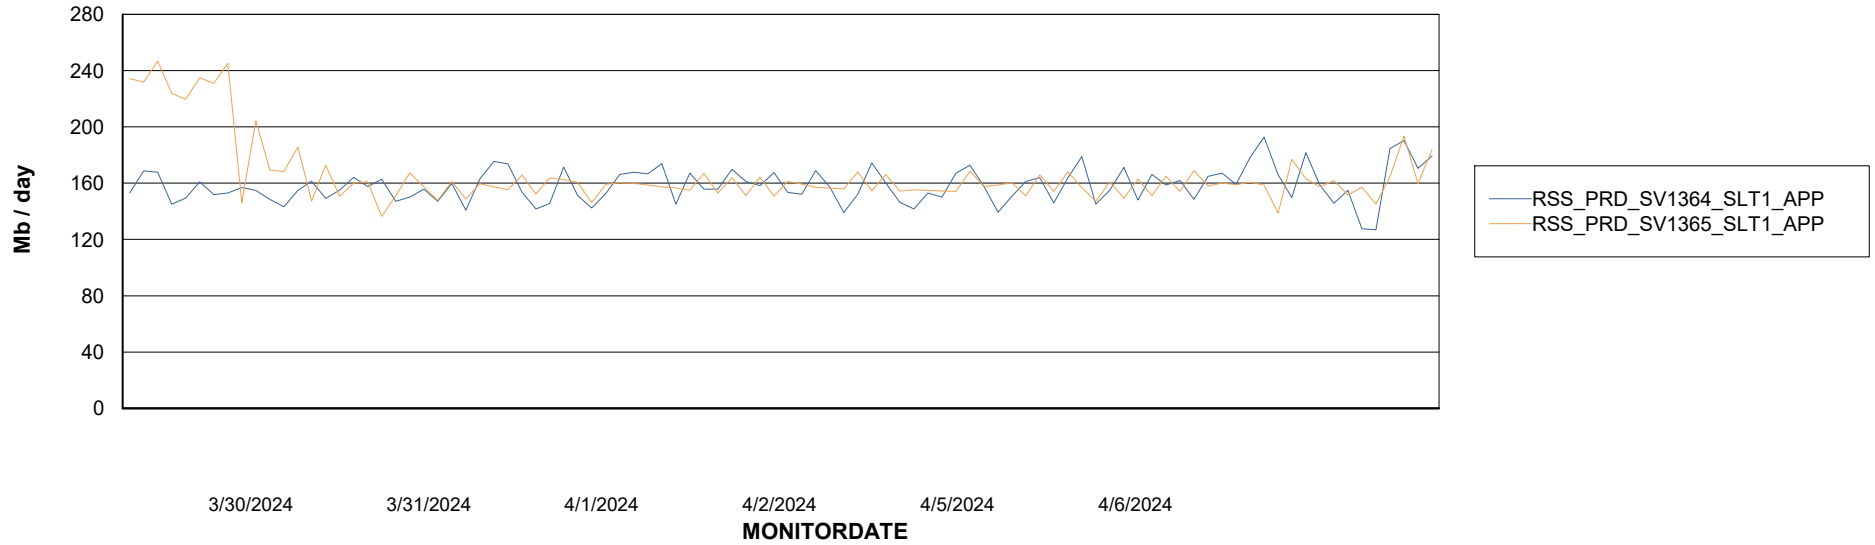

ABSSolute Application Server Services

Avg memory used per ABS Server Service