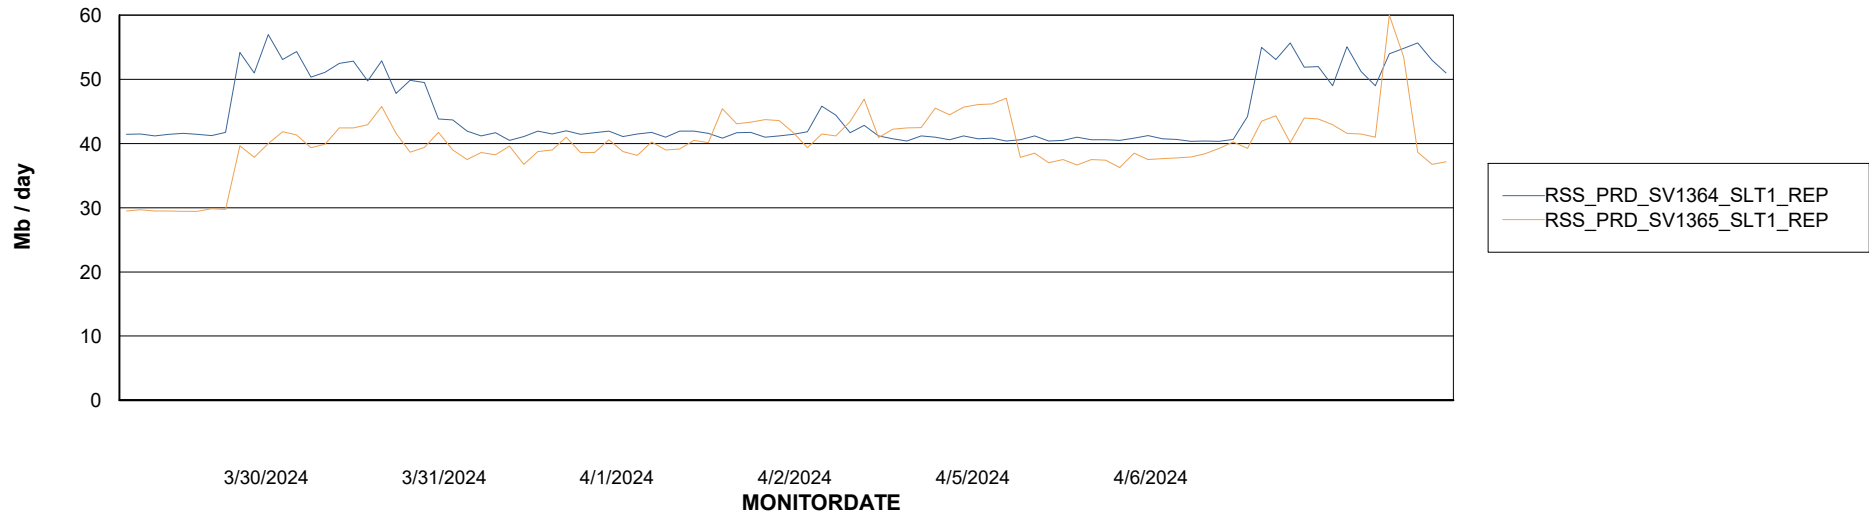

Avg memory used per ABS Server Service

Avg users per day per ABS server

Weekly SLA Customer Report

Customer RSS Production
Database ID 52

ABSSolute Application ReportServer Services

Avg memory used per ReportServer Service