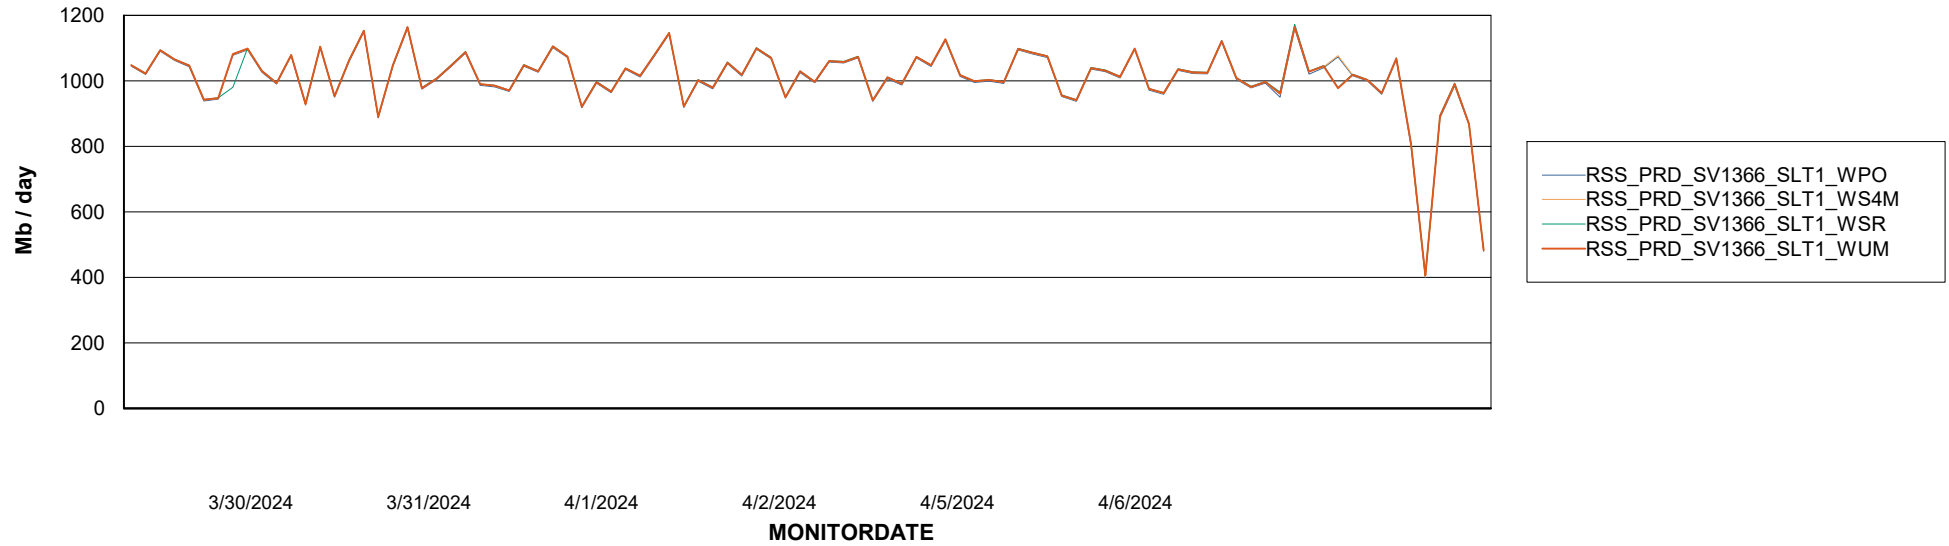

ABSSolute Web Component Services

Avg memory used per ABS Web component