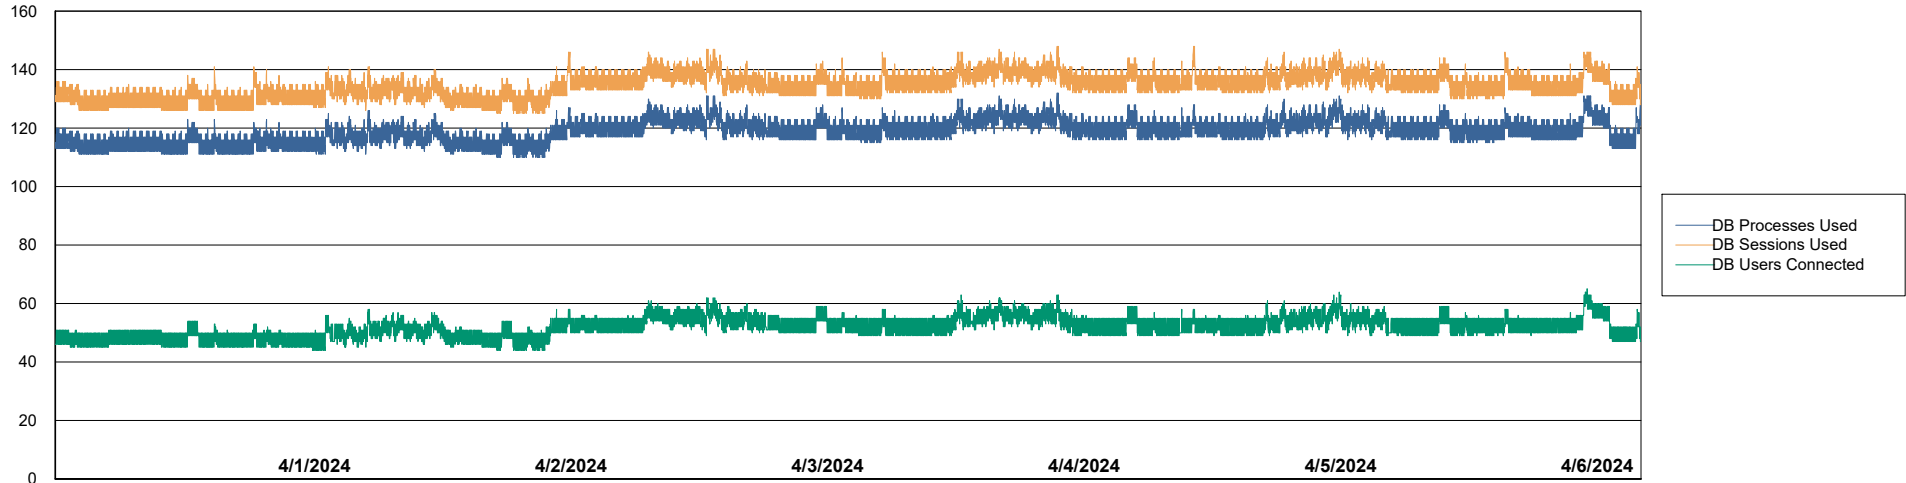

Database Performance PHS_PRD_GCAB992B_ABS1