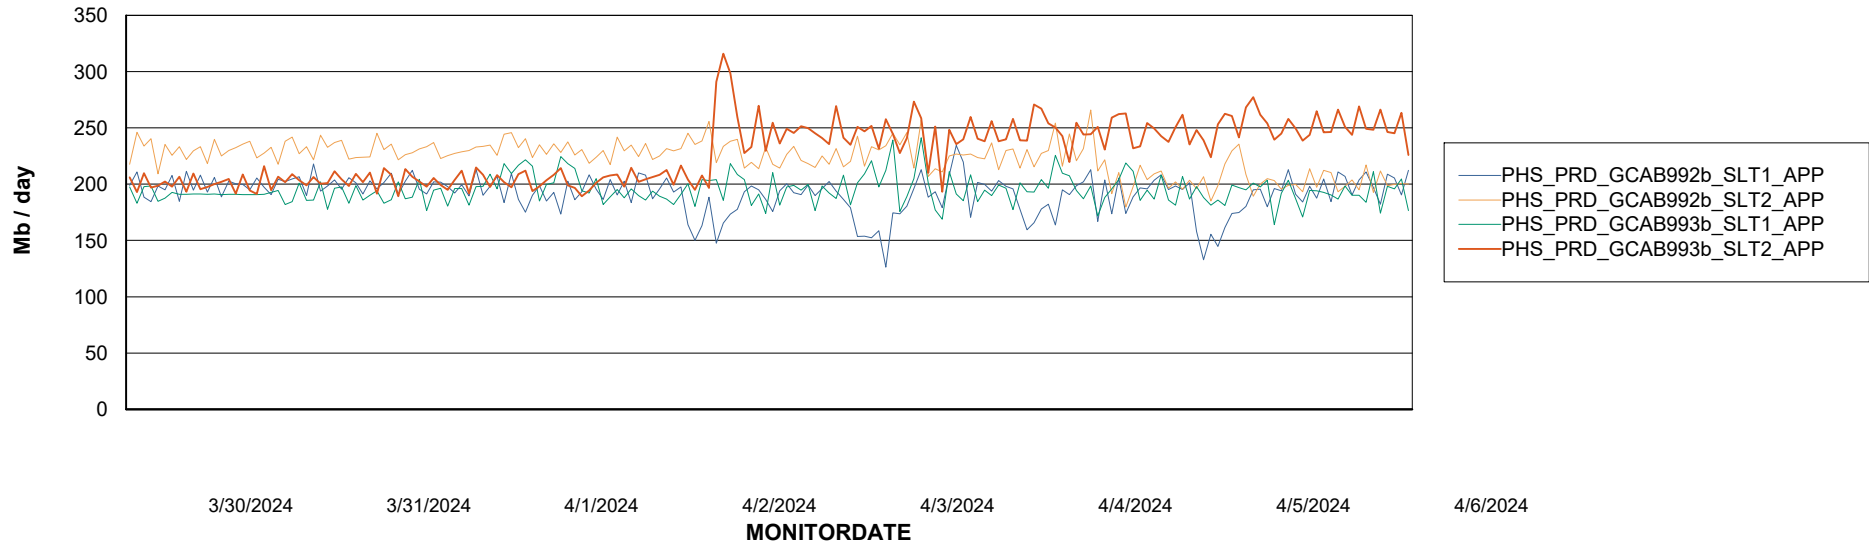

ABSSolute Application Server Services

Avg memory used per ABS Server Service