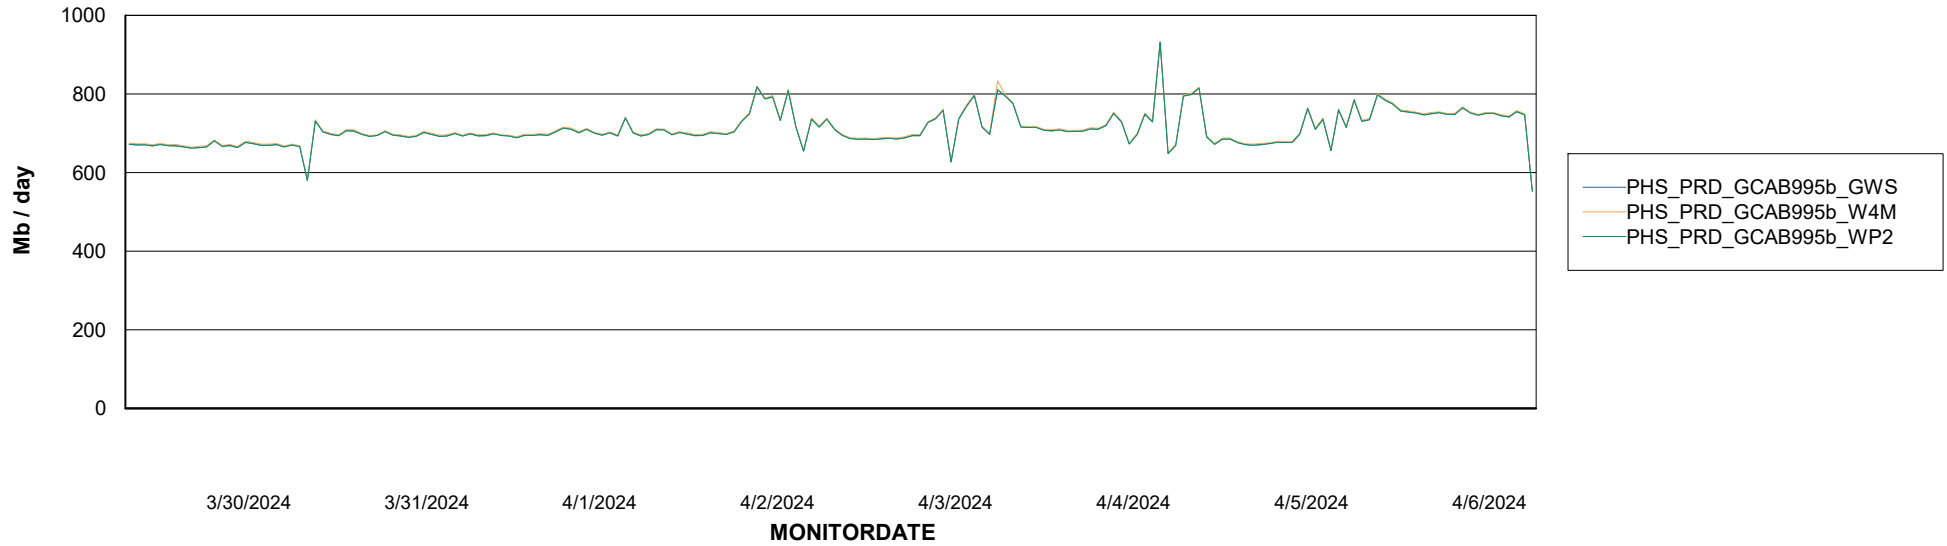

ABSSolute Web Component Services

Avg memory used per ABS Web component