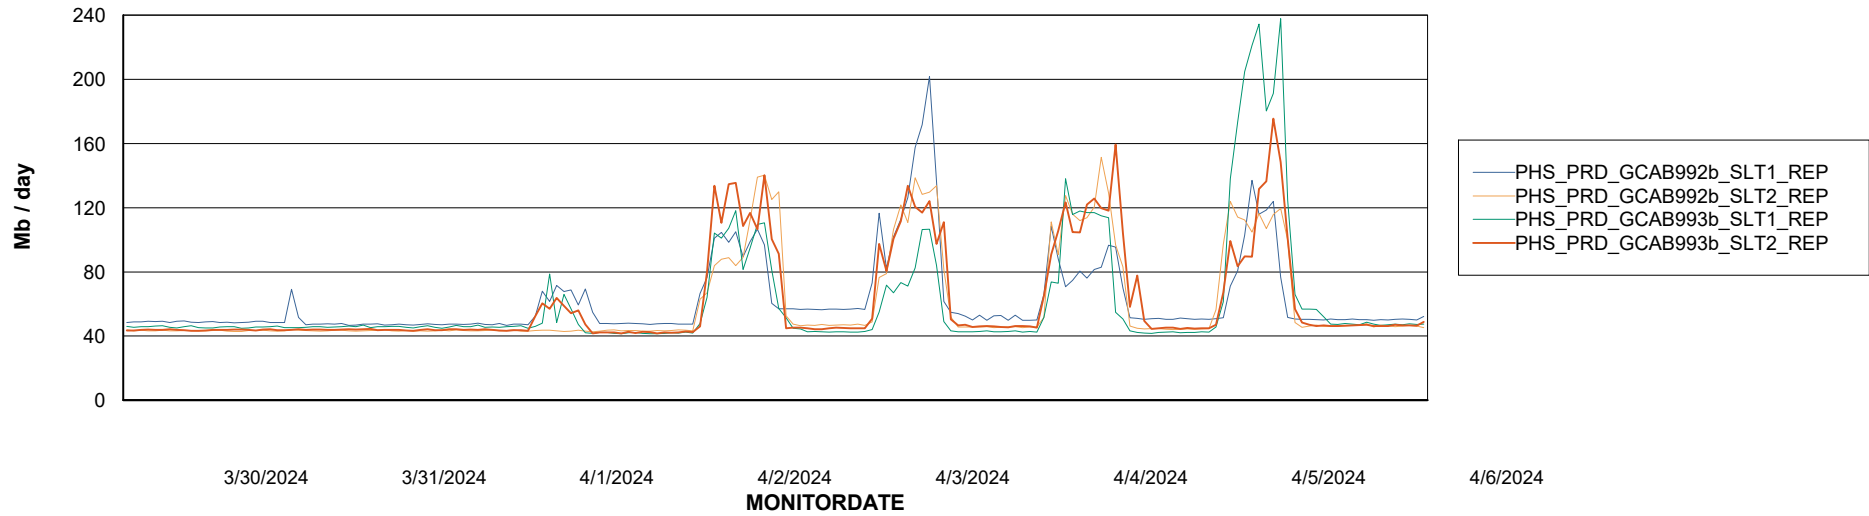

Avg memory used per ABS Server Service

Avg users per day per ABS server

Weekly SLA Customer Report

Customer PHS_Production
Database ID 47

ABSSolute Application ReportServer Services

Avg memory used per ReportServer Service