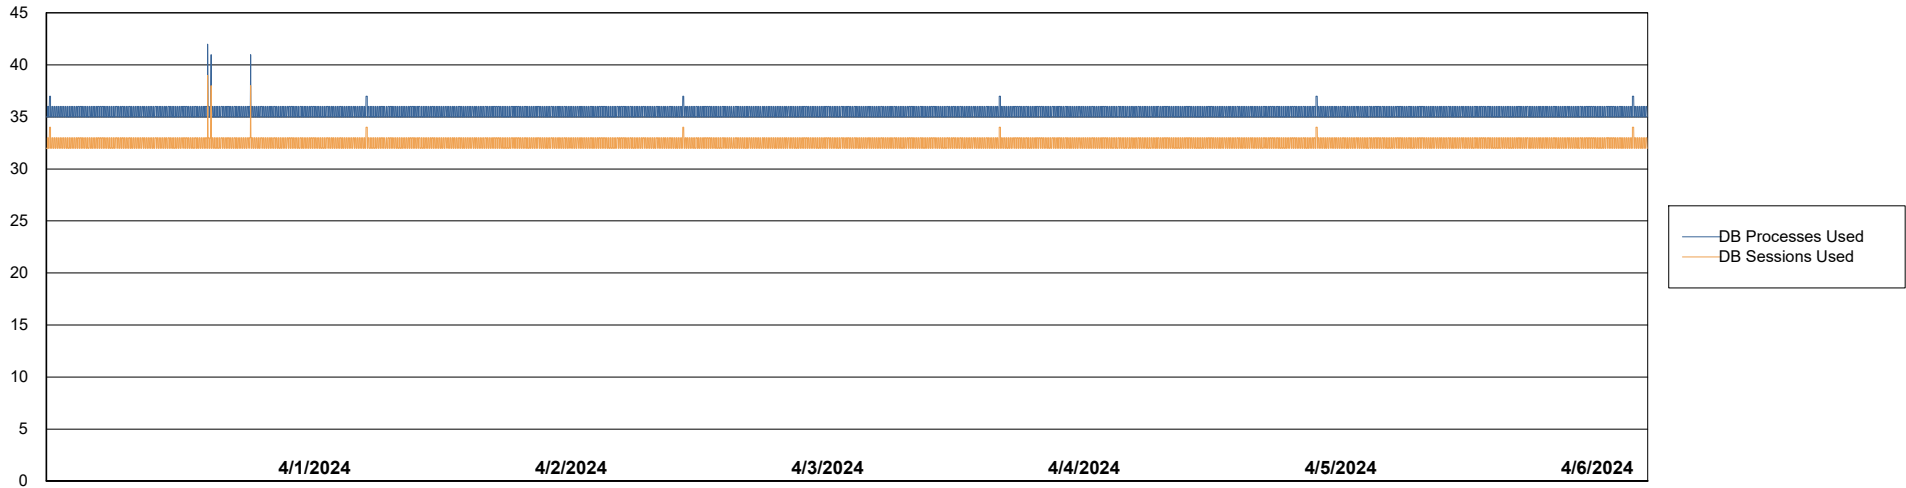

Database Performance PHS_PRD_GCAB993B_HSBABS1

DB Processes Max 1,000