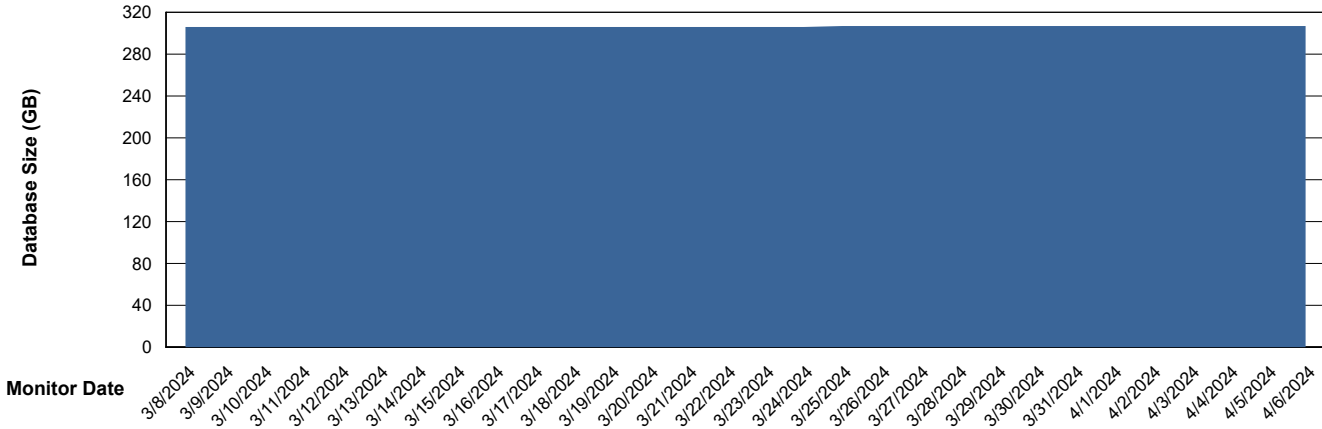

DB Processes Max 1,000

Weekly SLA Customer Report

Customer PHS_Production
 Database ID 47

DATABASE SIZE PHS_PRD_GCAB992B_ABS1

Database growth over last month

Database Tablespace PHS_PRD_GCAB992B_ABS1

Date	Tablespace Name	Filesize (Gb)	Usedsize (Gb)	Percentage free
4/6/2024	ABSDATA	140	117	16
	INDX	214	179	16
4/5/2024	ABSDATA	140	117	16
	INDX	214	179	16
4/4/2024	ABSDATA	140	117	16
	INDX	214	179	16
4/3/2024	ABSDATA	140	117	16
	INDX	214	179	16
4/2/2024	ABSDATA	140	117	16
	INDX	214	179	16
4/1/2024	ABSDATA	140	117	16
	INDX	214	179	16
3/31/2024	ABSDATA	140	117	16
	INDX	214	179	16

Weekly SLA Customer Report

Customer PHS_Production
Database ID 47

Standby Database Health PHS_Production

Recovery lag for last 7 days

Weekly SLA Customer Report

Customer PHS_Production
Database ID 47

ABSSolute Application Server Services