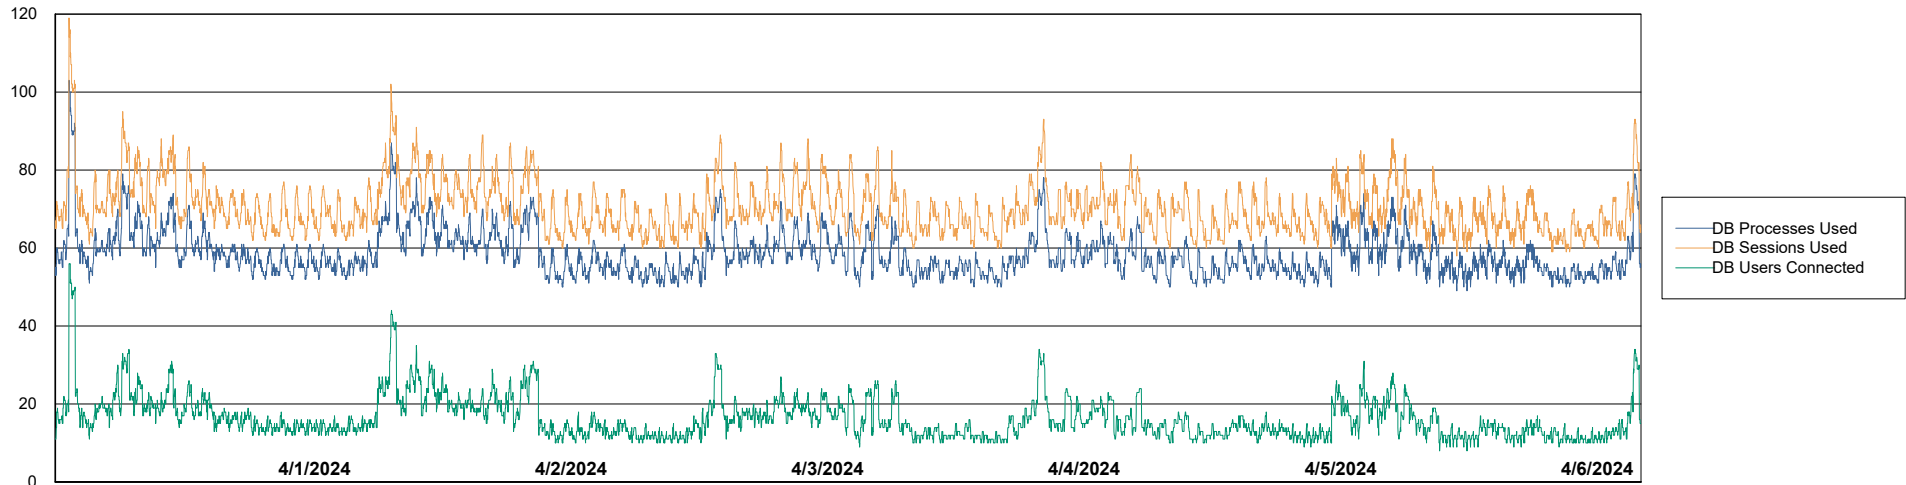

DB Processes Max 300

Weekly SLA Customer Report

Customer NOA_Production (24/7)
Database ID 116

Database Performance NOA_PRD_NOVOBI_ABS1

Weekly SLA Customer Report

Customer NOA_Production (24/7)
Database ID 116