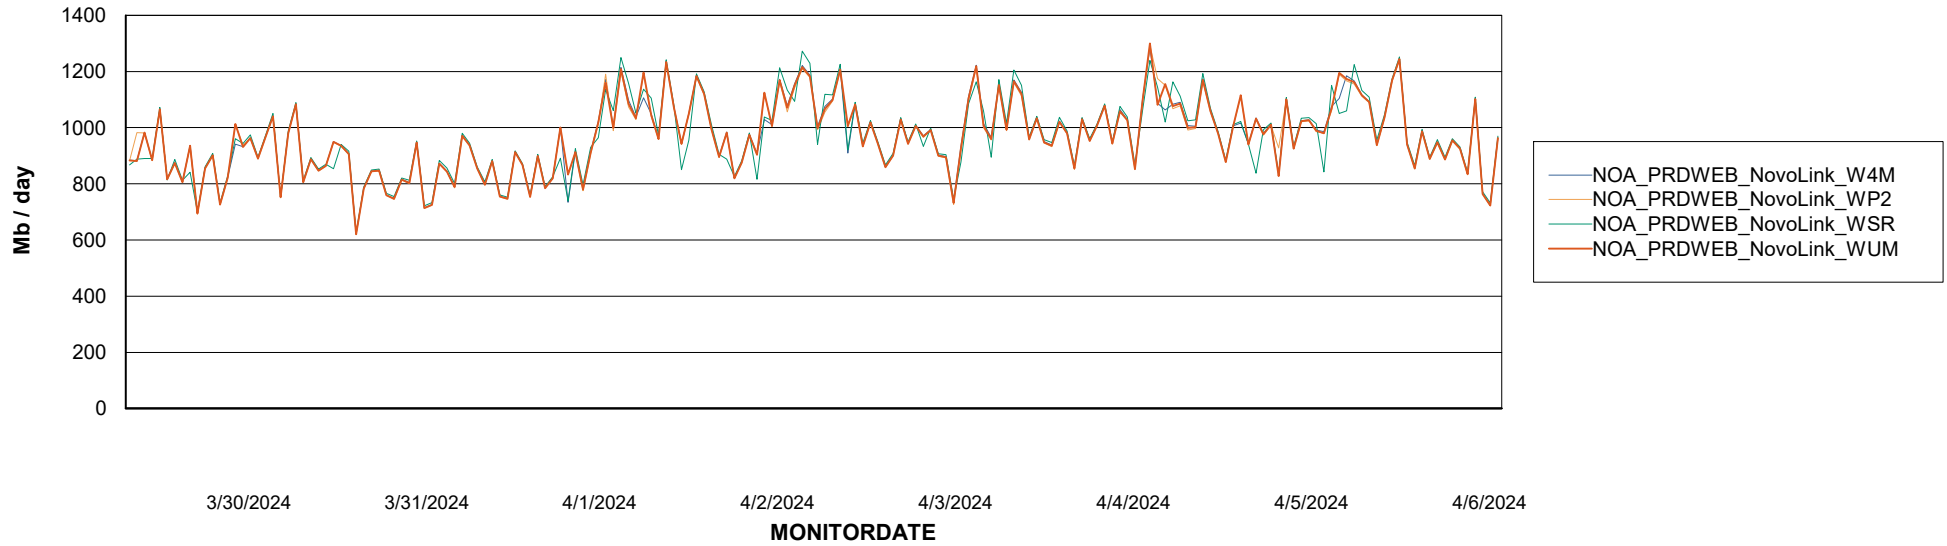

Avg memory used per ReportServer Service

Weekly SLA Customer Report

Customer NOA_Production (24/7)
Database ID 116

ABSSolute Web Component Services

Avg memory used per ABS Web component

Weekly SLA Customer Report