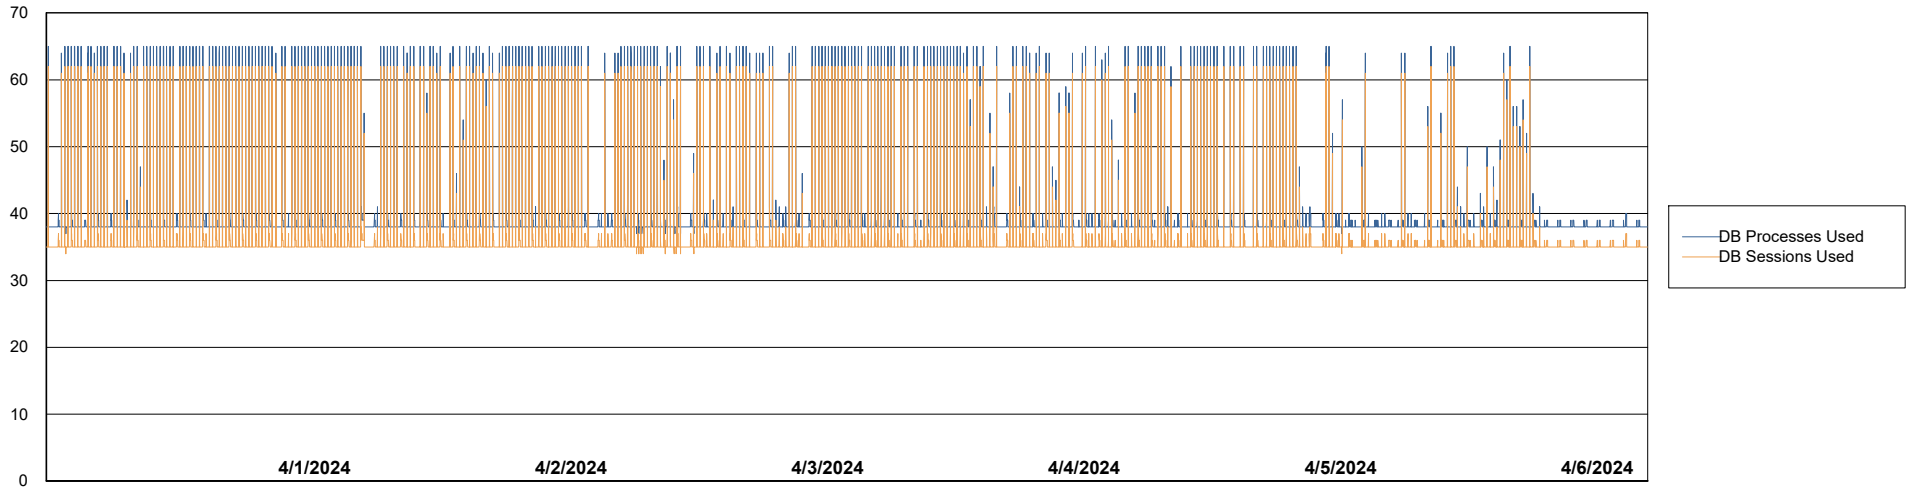

Database Performance NOA_PRD_NovoABS03_HSBABS1

DB Processes Max 300