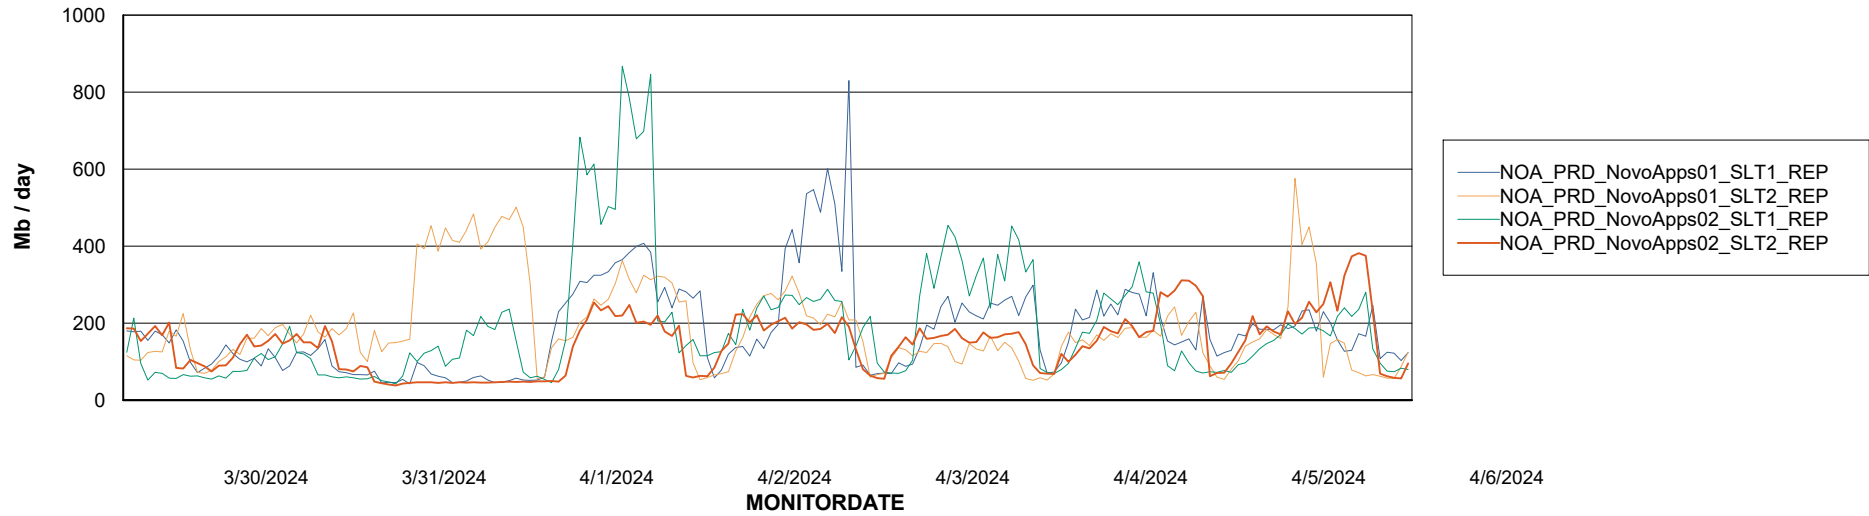

ABSSolute Application ReportServer Services

Avg memory used per ReportServer Service