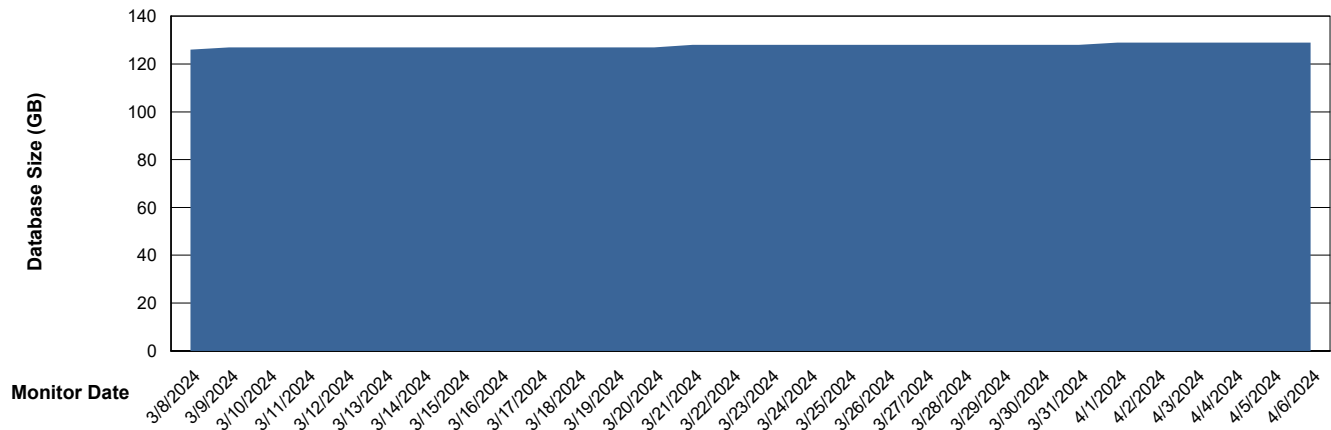

DATABASE SIZE NOA_PRD_NOVOBI_ABS1

Database growth over last month