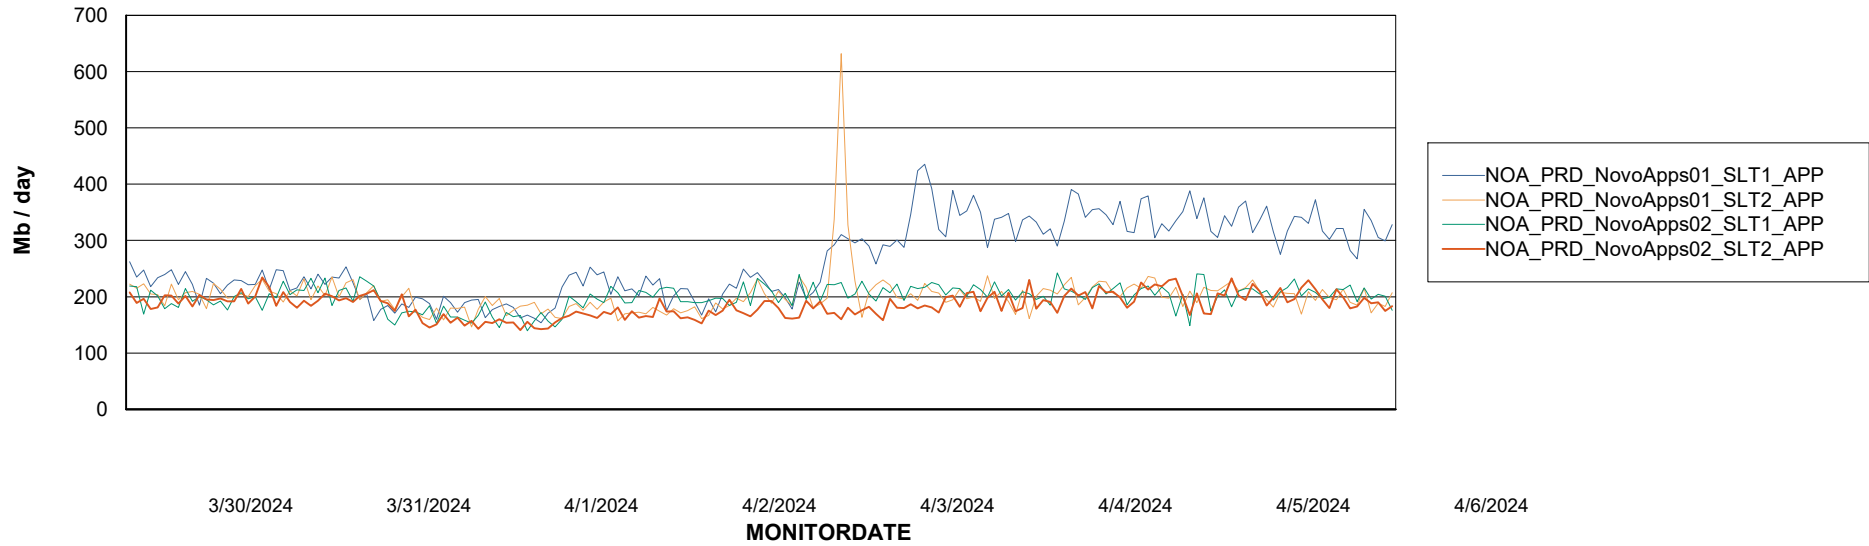

ABSSolute Application Server Services

Avg memory used per ABS Server Service