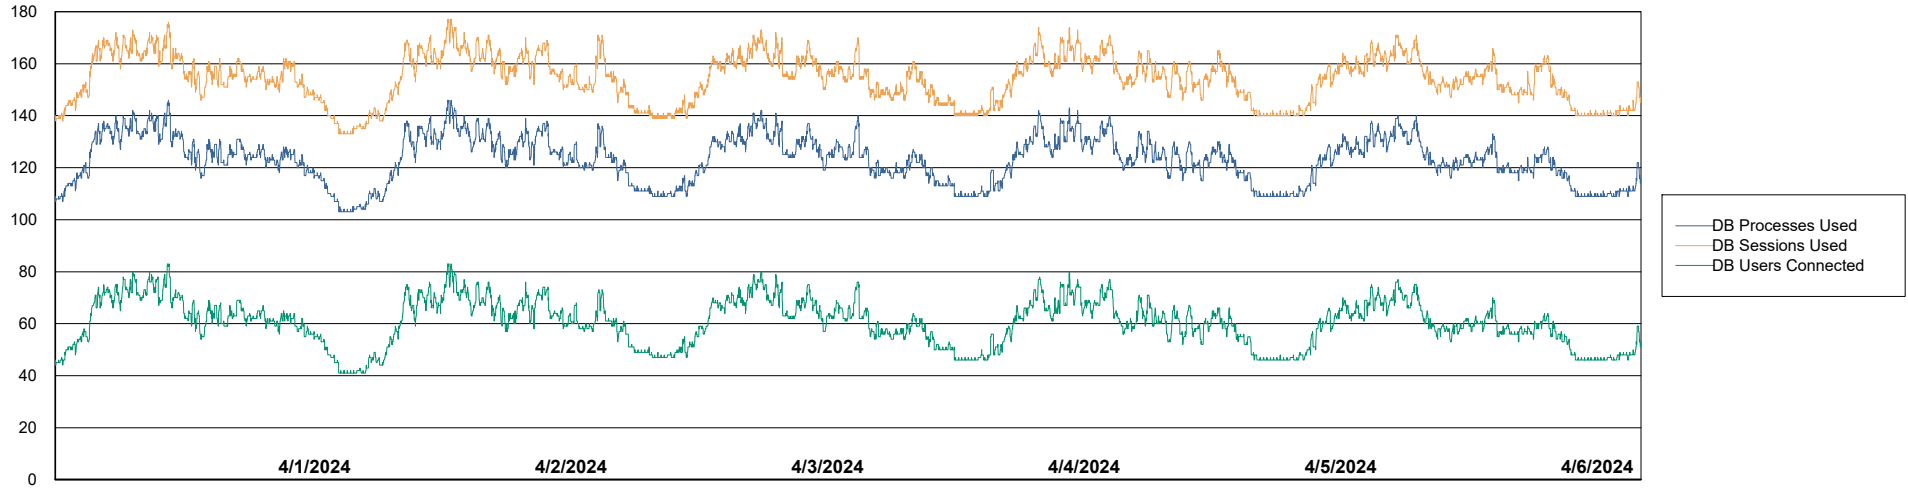

Harddisk Usage NOA_PRD_NovoLink

	Free disk space on C: (%)	Total disk space on C: (Gb)	Used disk space on C: (Gb)
4/6/2024	68	100	32
4/5/2024	68	100	32
4/4/2024	68	100	32
4/3/2024	68	100	32
4/2/2024	68	100	32
4/1/2024	68	100	32
3/31/2024	68	100	32

Weekly SLA Customer Report

Customer NOA_Production (24/7)
Database ID 116

Database Performance NOA_PRD_NovoABS01_ABS1

Weekly SLA Customer Report

Customer NOA_Production (24/7)
Database ID 116

Database Performance NOA_PRD_NovoABS03_HSBABS1