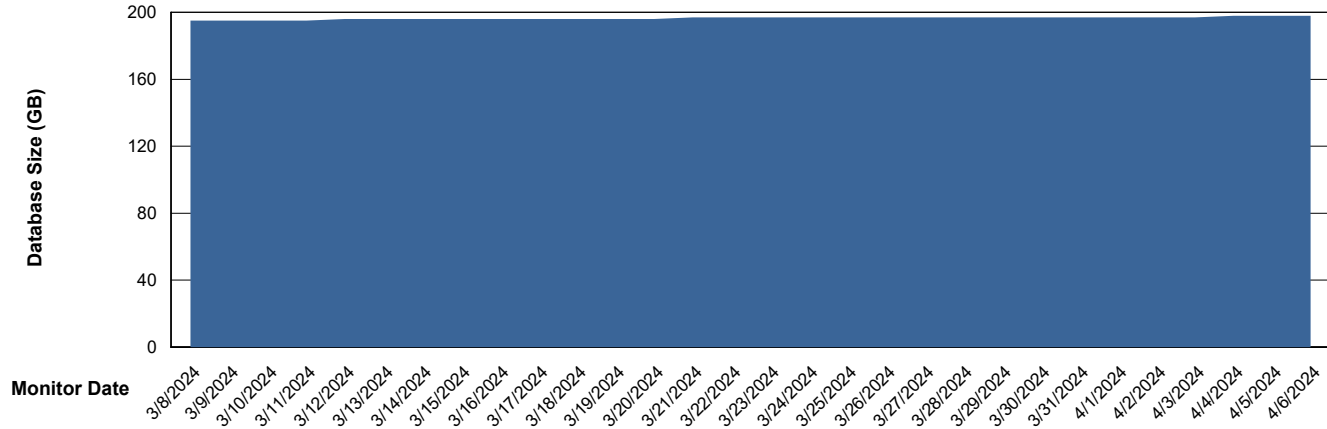

DATABASE SIZE NIX_PRD_ABSBI_ABS1

Database growth over last month