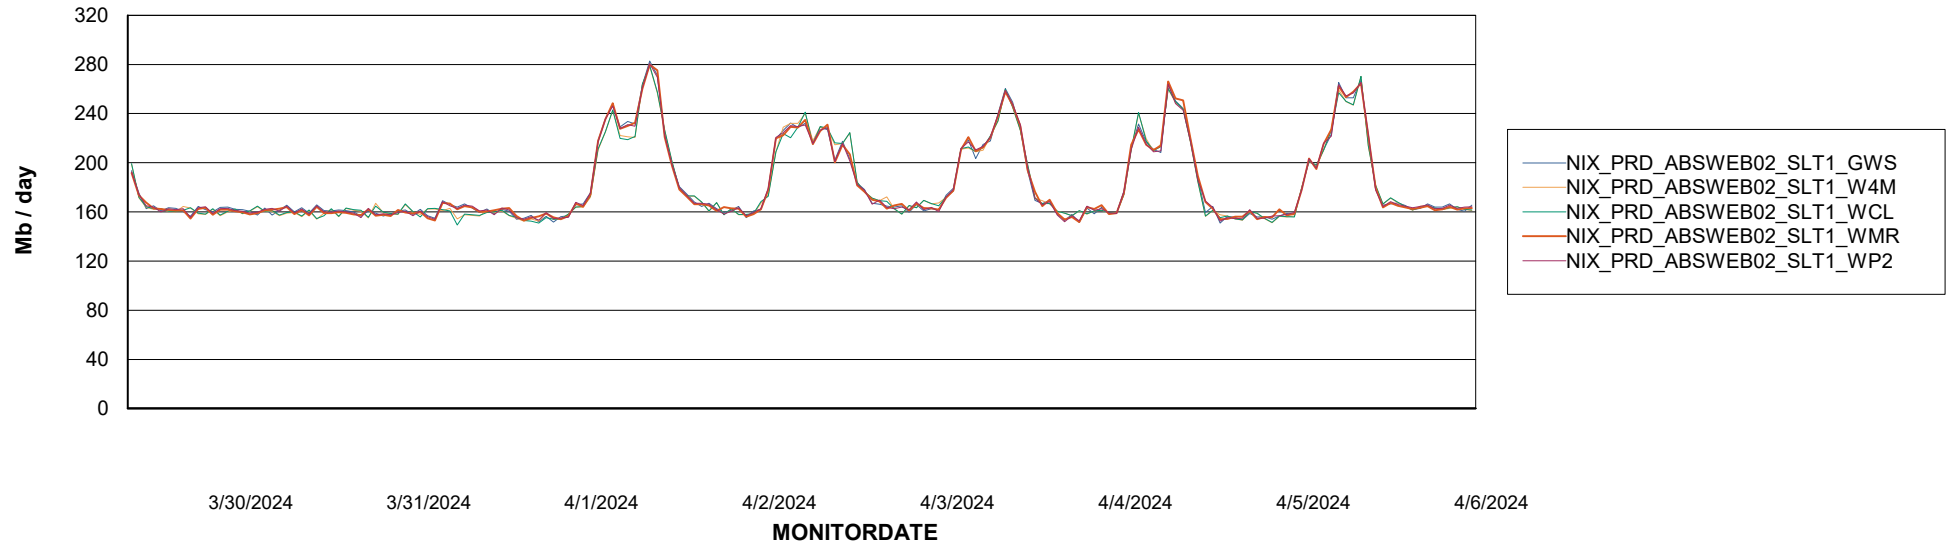

ABSSolute Web Component Services

Avg memory used per ABS Web component