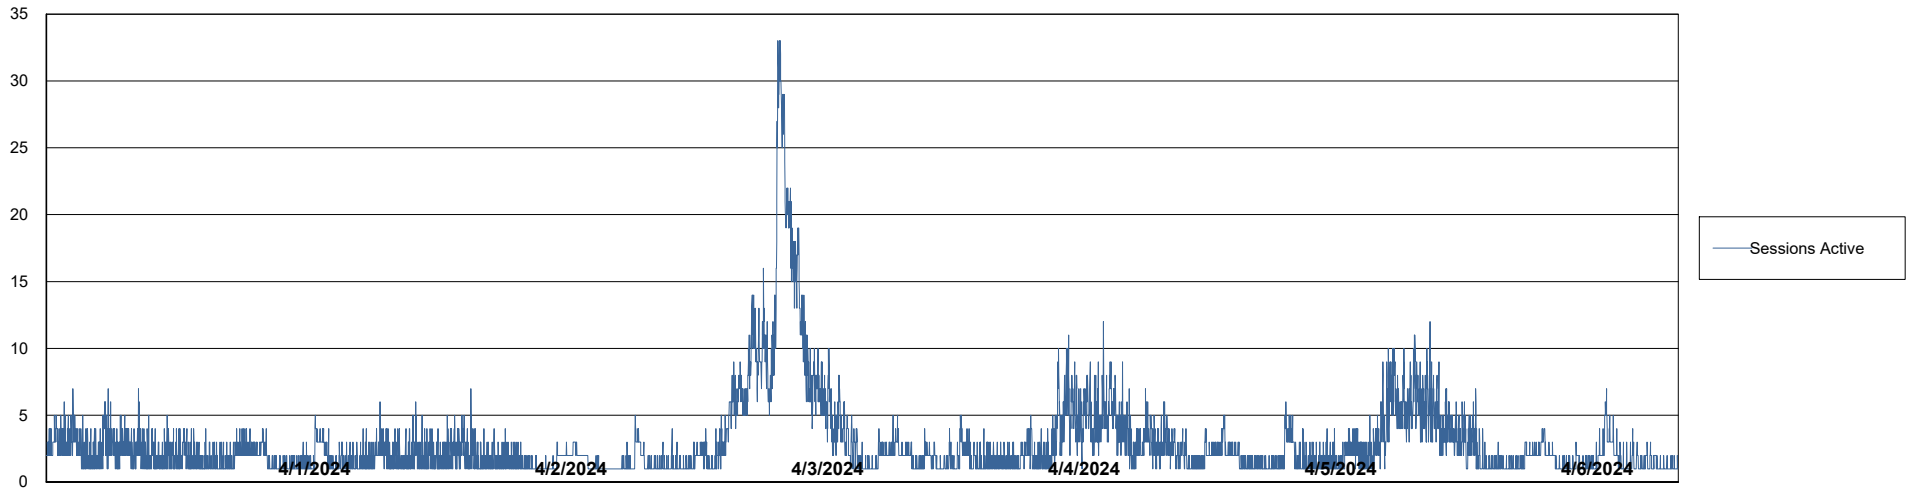

Weekly SLA Customer Report

Customer NIX_Production
Database ID 51

Database Performance NIX_PRD_ABSBI_ABS1

Weekly SLA Customer Report

Customer NIX_Production
Database ID 51

Database Performance NIX_PRD_ABSD01_ABS1