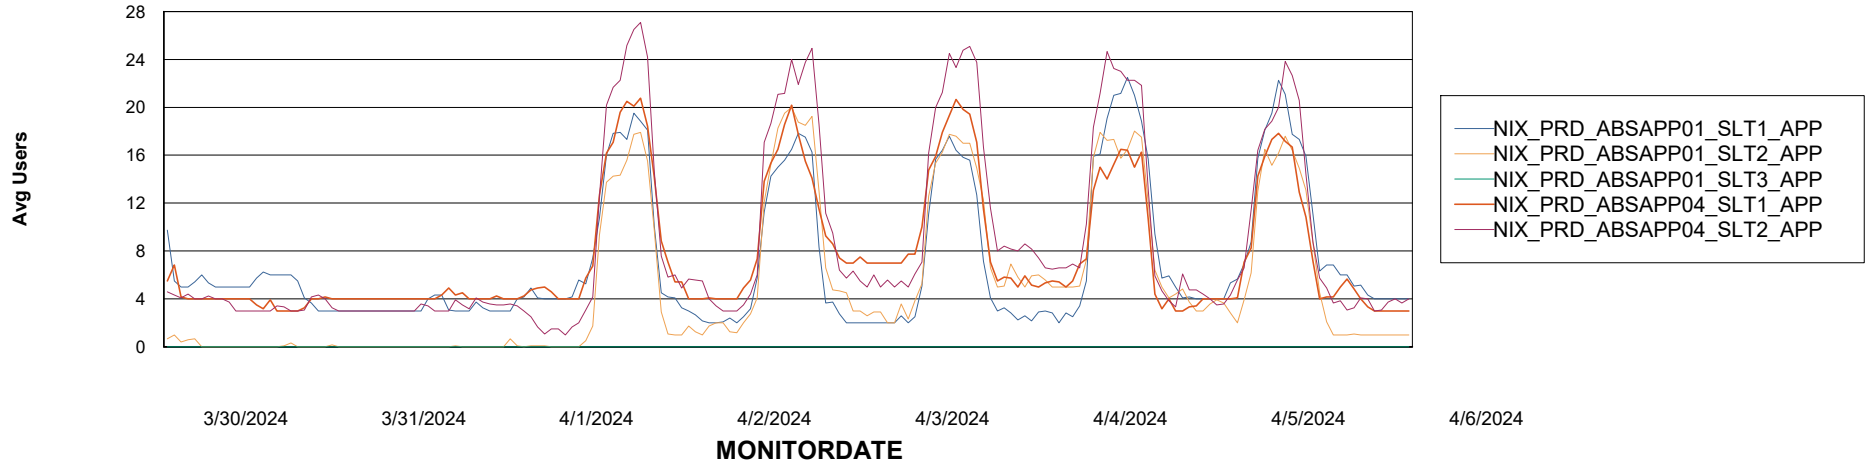

Avg users per day per ABS server