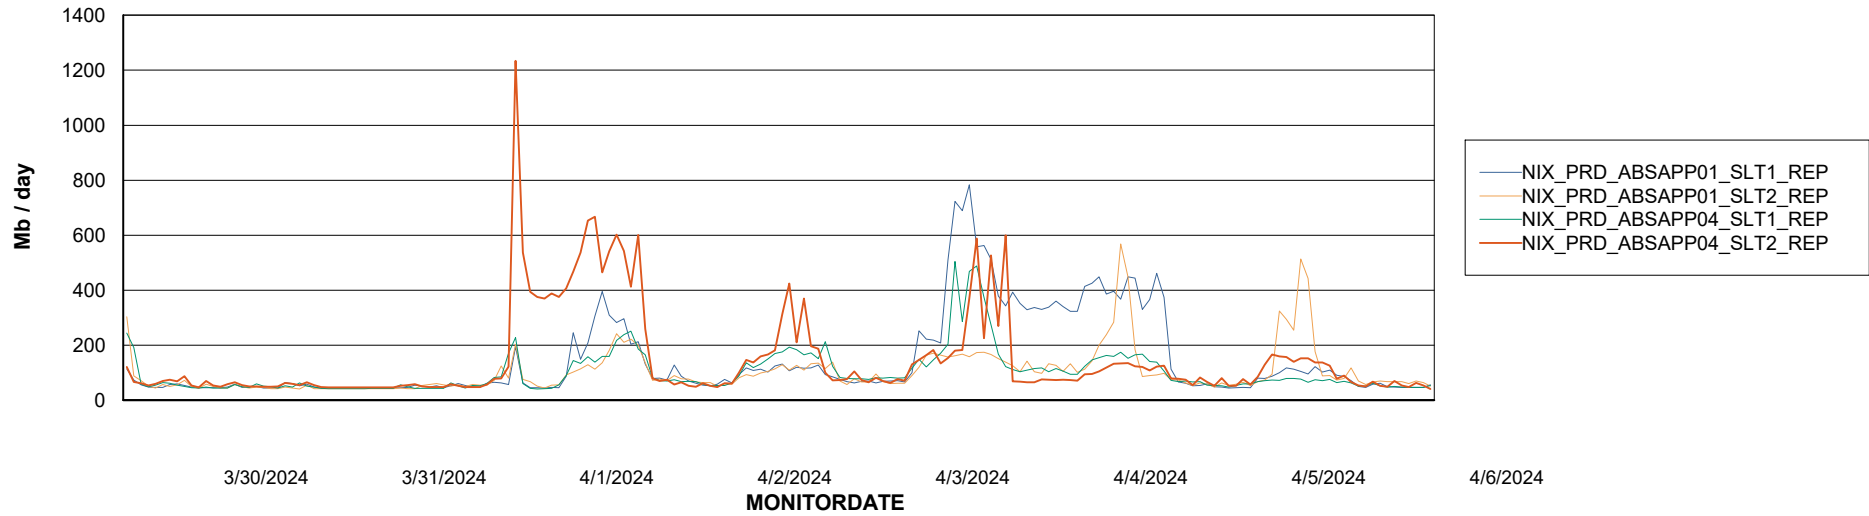

Avg memory used per ABS Server Service

Avg users per day per ABS server

Weekly SLA Customer Report

Customer NIX_Production
Database ID 51

ABSSolute Application ReportServer Services

Avg memory used per ReportServer Service