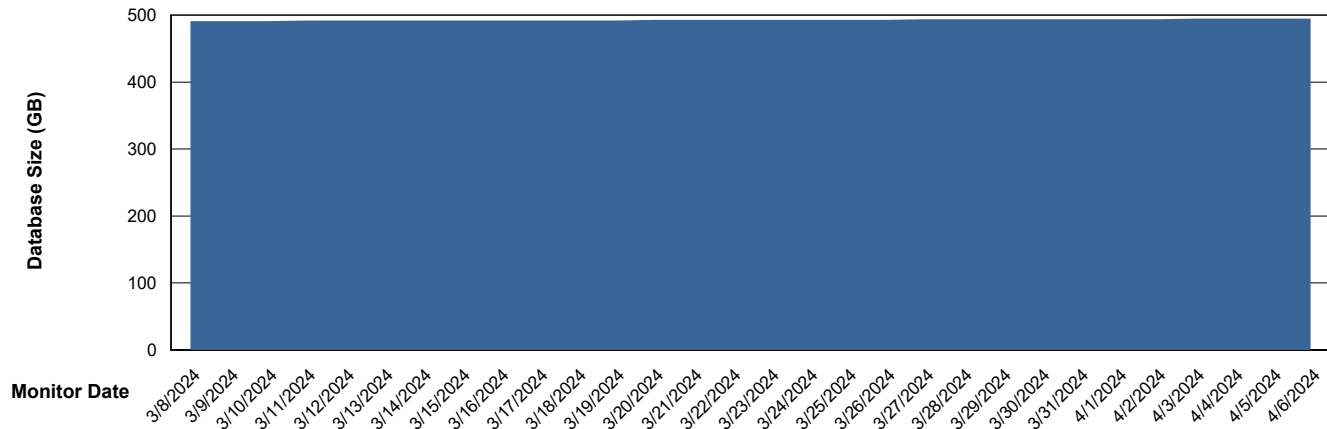

DATABASE SIZE NIX_PRD_ABSDB01_ABS1

Database growth over last month