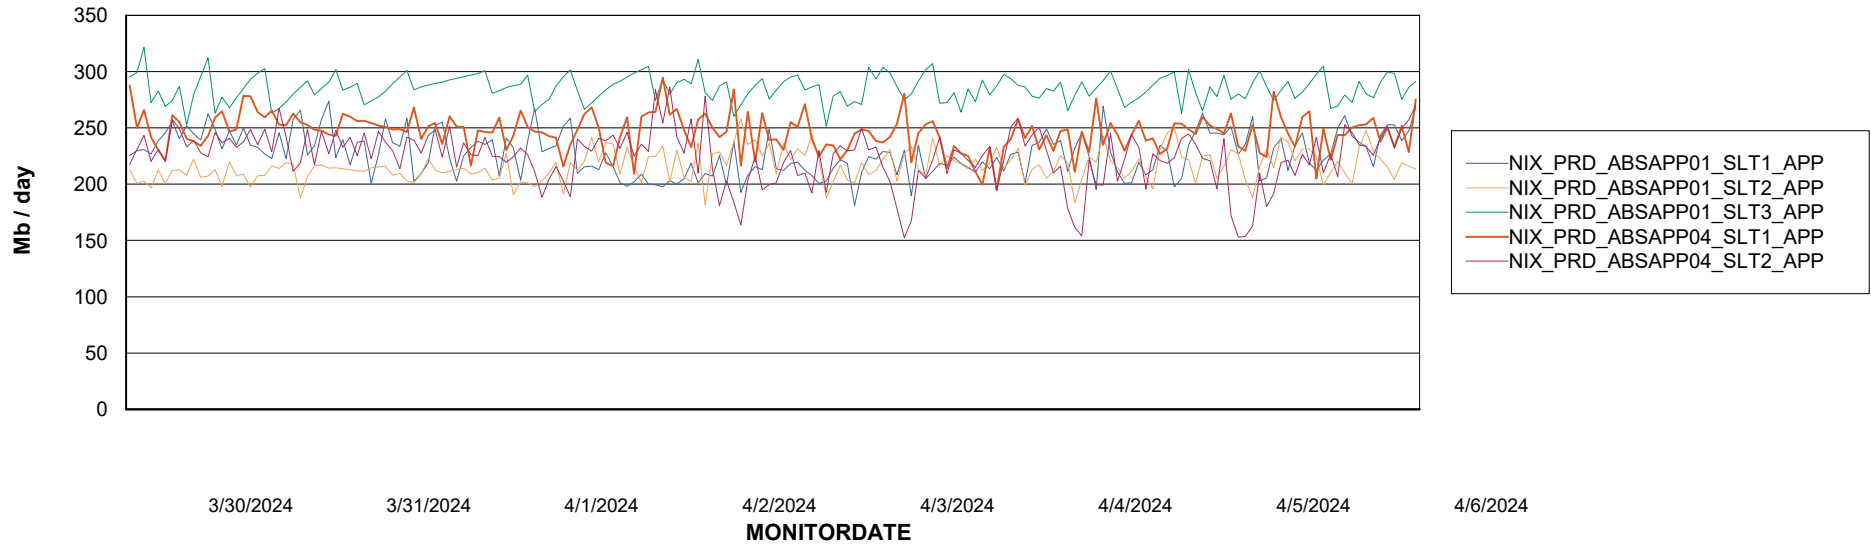

ABSSolute Application Server Services

Avg memory used per ABS Server Service