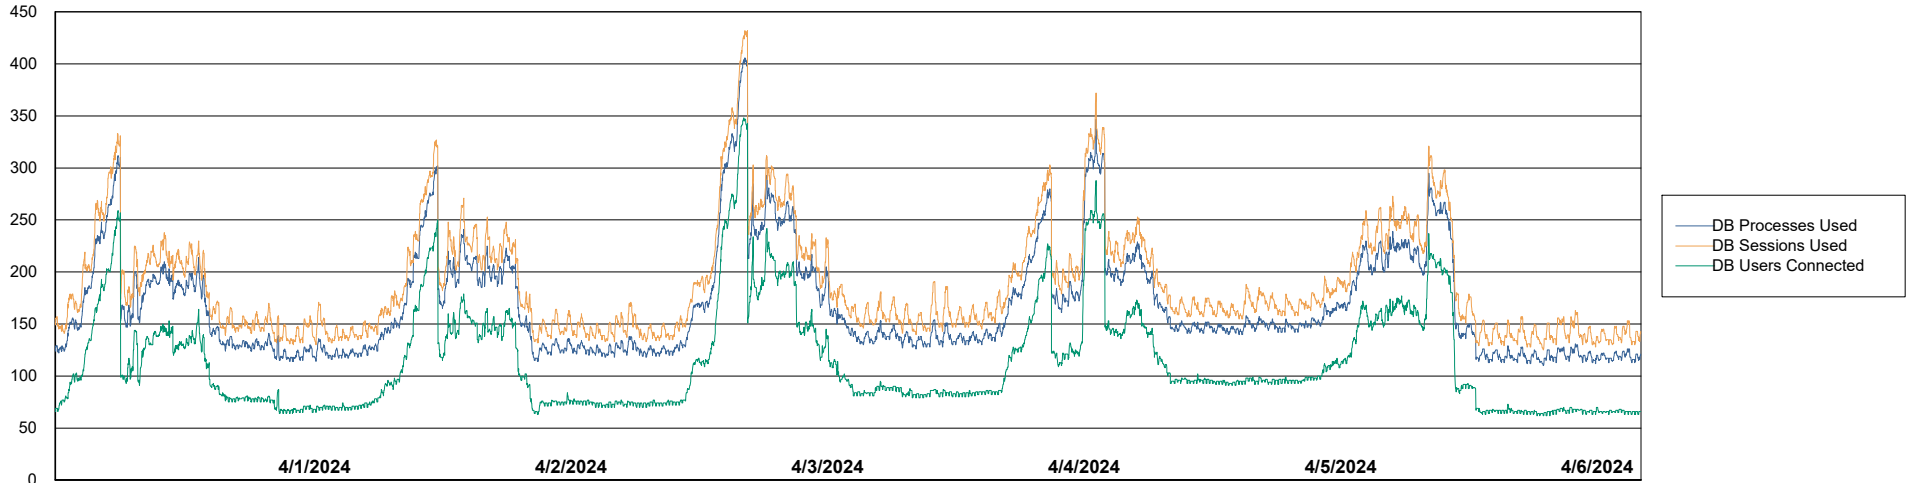

Weekly SLA Customer Report

Customer NIX_Production
Database ID 51

Database Performance NIX_PRD_ABSBI_ABS1

Weekly SLA Customer Report

Customer NIX_Production
Database ID 51

Database Performance NIX_PRD_ABSD01_ABS1