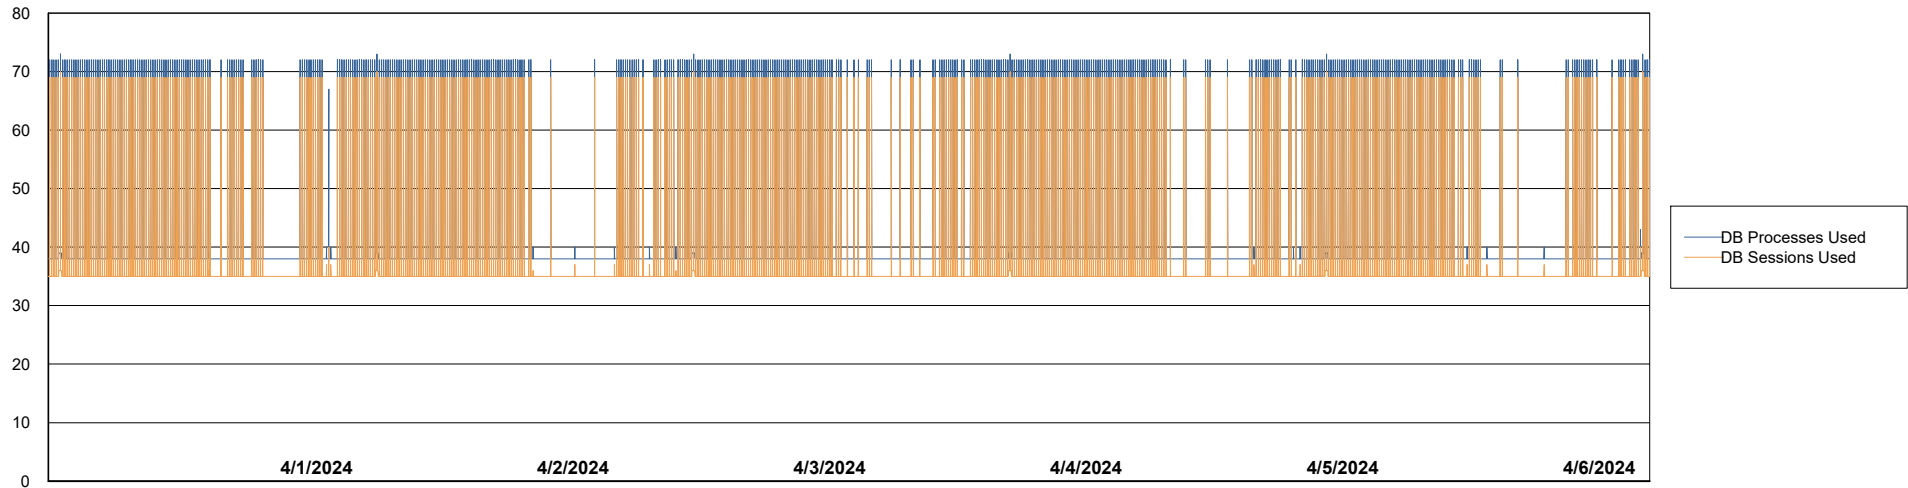

Database Performance NIX_PRD_ABSDB02_HSBABS1

DB Processes Max 300