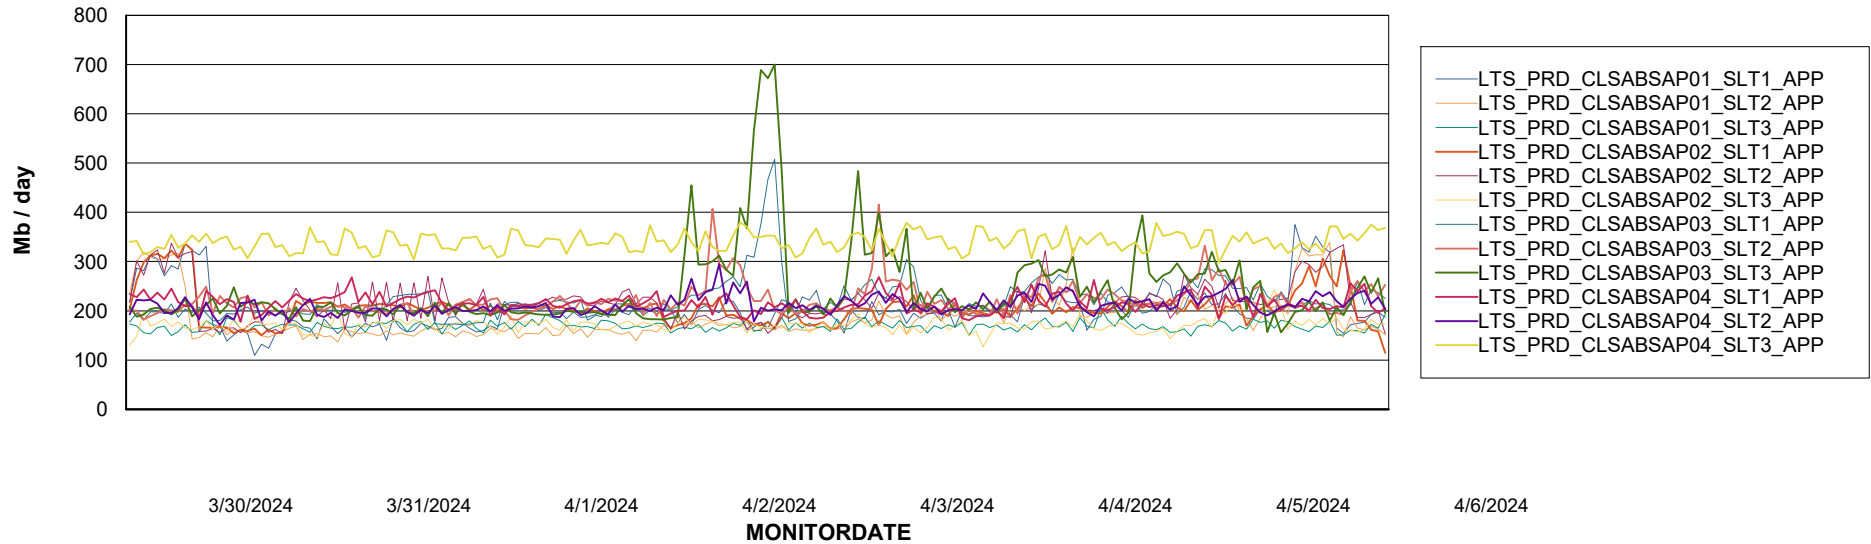

ABSSolute Application Server Services

Avg memory used per ABS Server Service