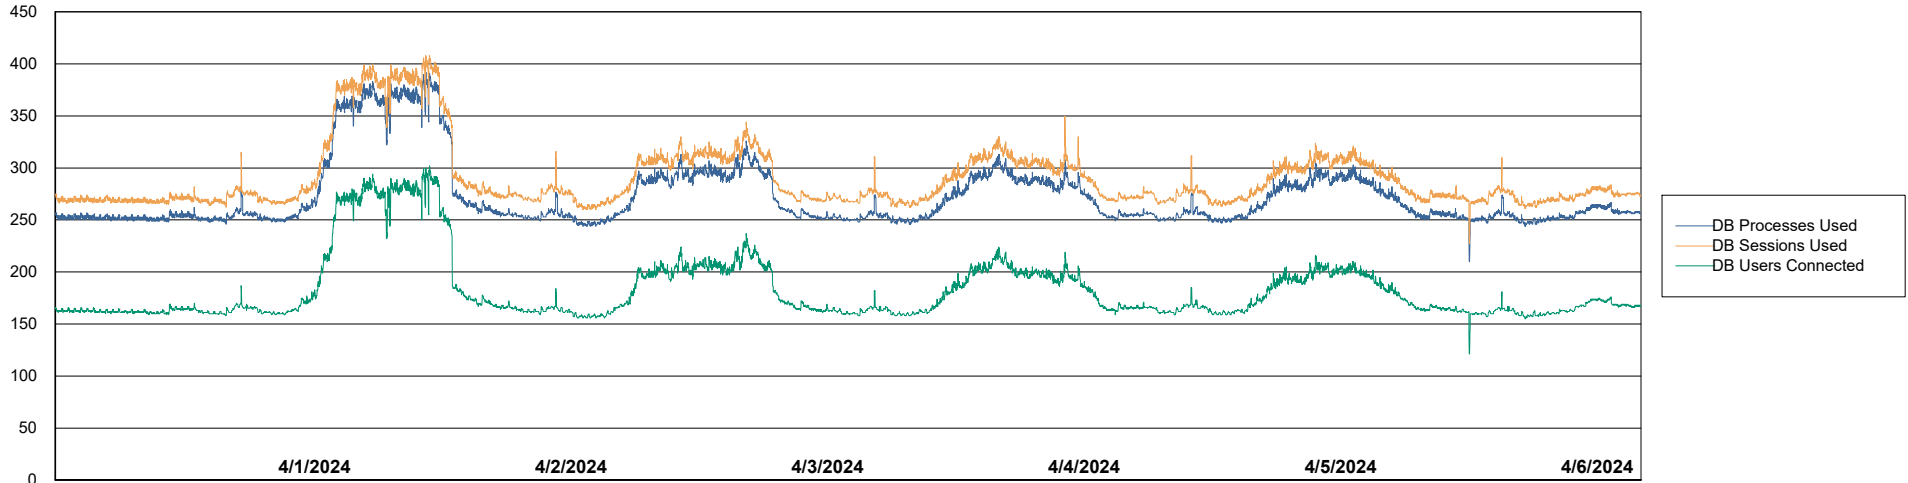

Database Performance LTS_PRD_CLSABSD01_ABS1