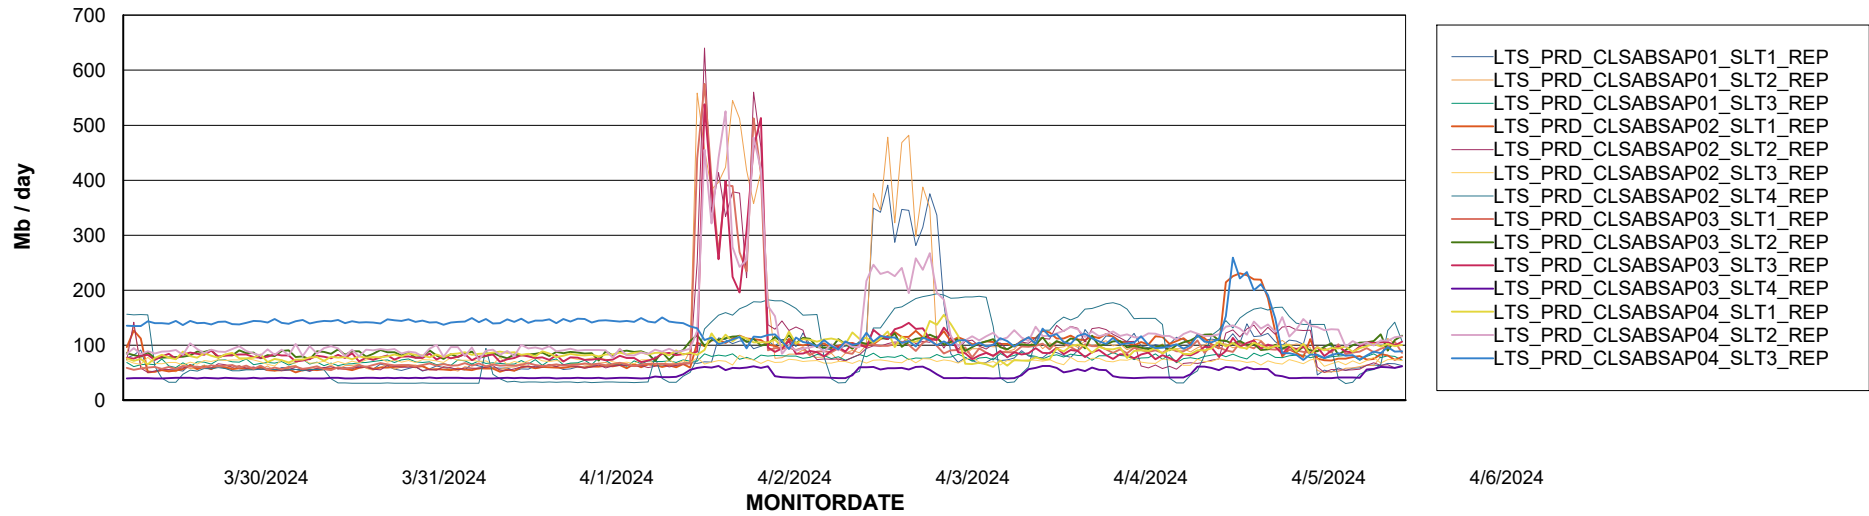

ABSSolute Application ReportServer Services

Avg memory used per ReportServer Service