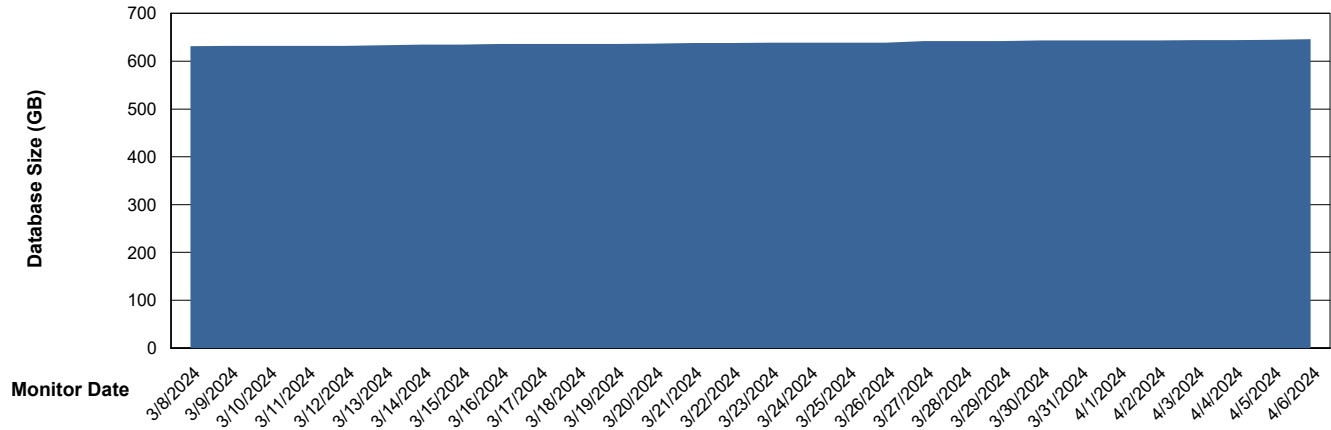

DATABASE SIZE LTS_PRD_CLSABSBI01_ABS1

Database growth over last month