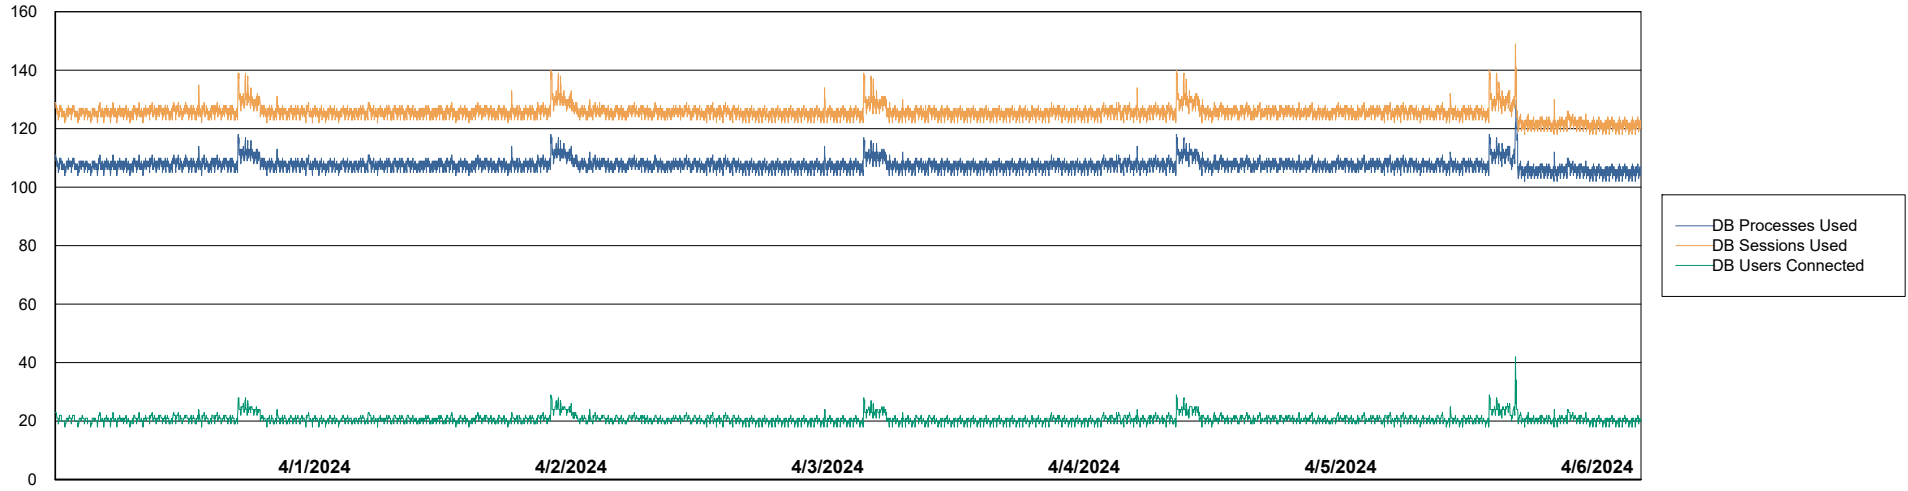

Weekly SLA Customer Report

Customer KLH_Production (24/7)
Database ID 139

Database Performance KLH_PRD_SRSBIDB01_ABS1

Weekly SLA Customer Report

Customer KLH_Production (24/7)
Database ID 139

Database Performance KLH_PRD_SRSD01_ABS1