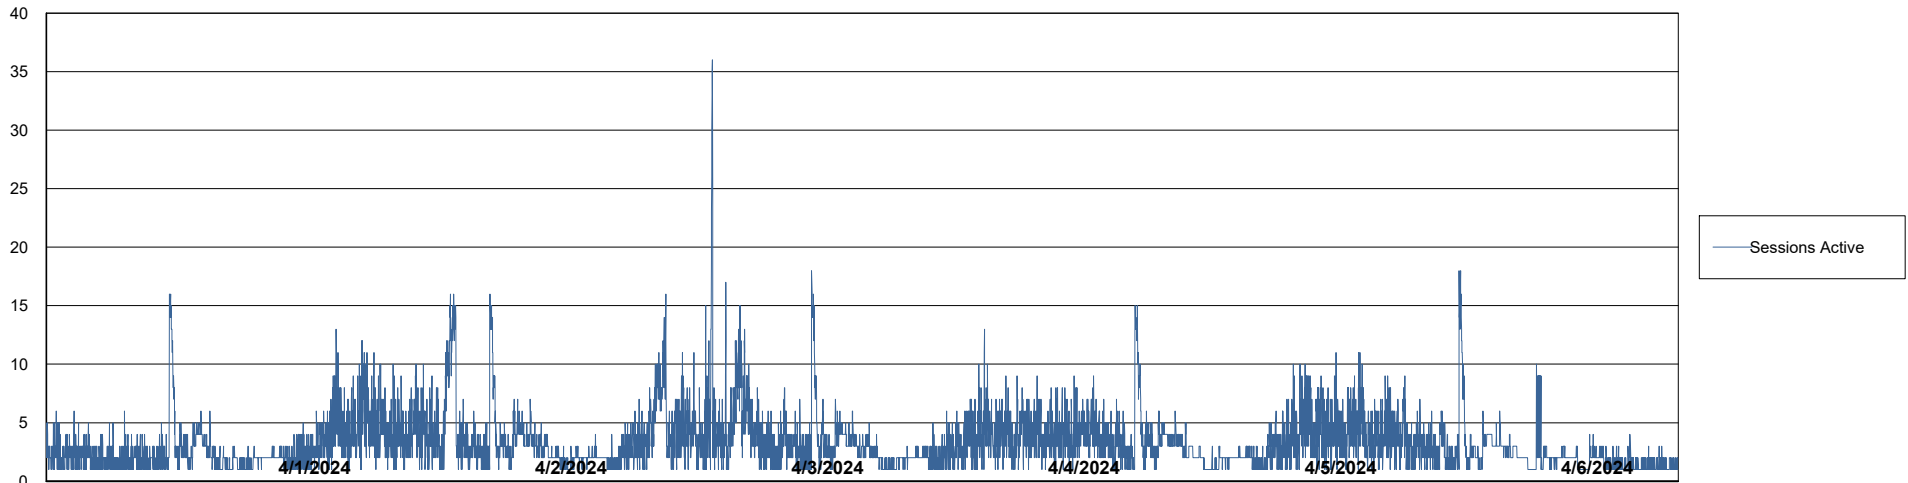

Weekly SLA Customer Report

Customer KLH_Production (24/7)
Database ID 139

Database Performance KLH_PRD_SRSBIDB01_ABS1

Weekly SLA Customer Report

Customer KLH_Production (24/7)
Database ID 139

Database Performance KLH_PRD_SRSD01_ABS1