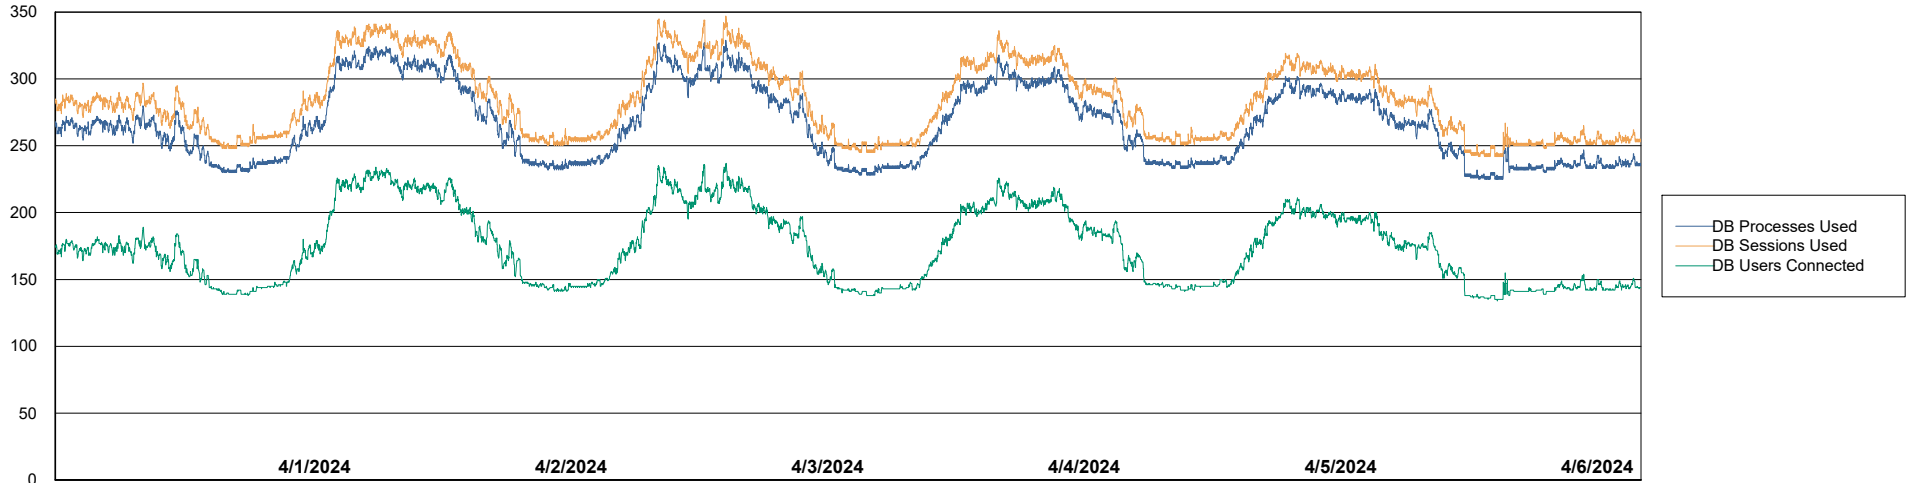

Weekly SLA Customer Report

Customer KLH_Production (24/7)
Database ID 139

Database Performance KLH_PRD_SRSBIDB01_ABS1

Weekly SLA Customer Report

Customer KLH_Production (24/7)
Database ID 139

Database Performance KLH_PRD_SRSD01_ABS1