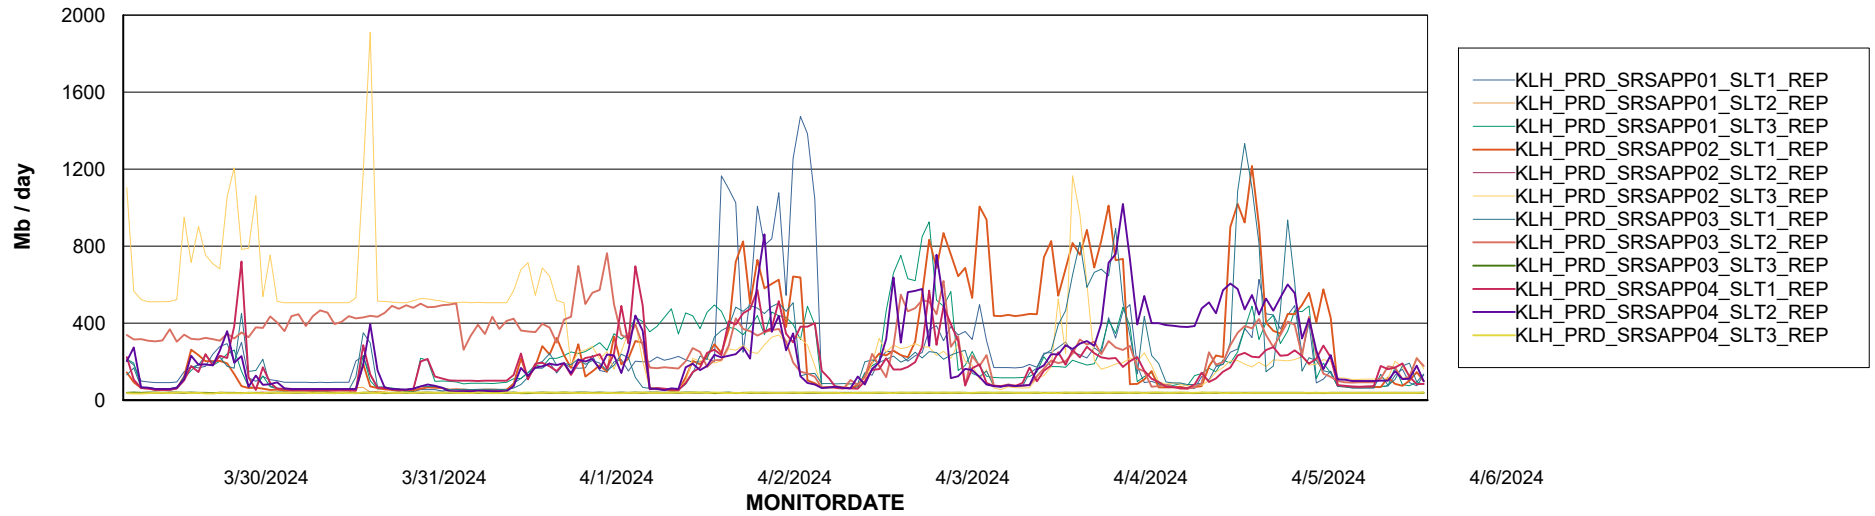

ABSSolute Application ReportServer Services

Avg memory used per ReportServer Service