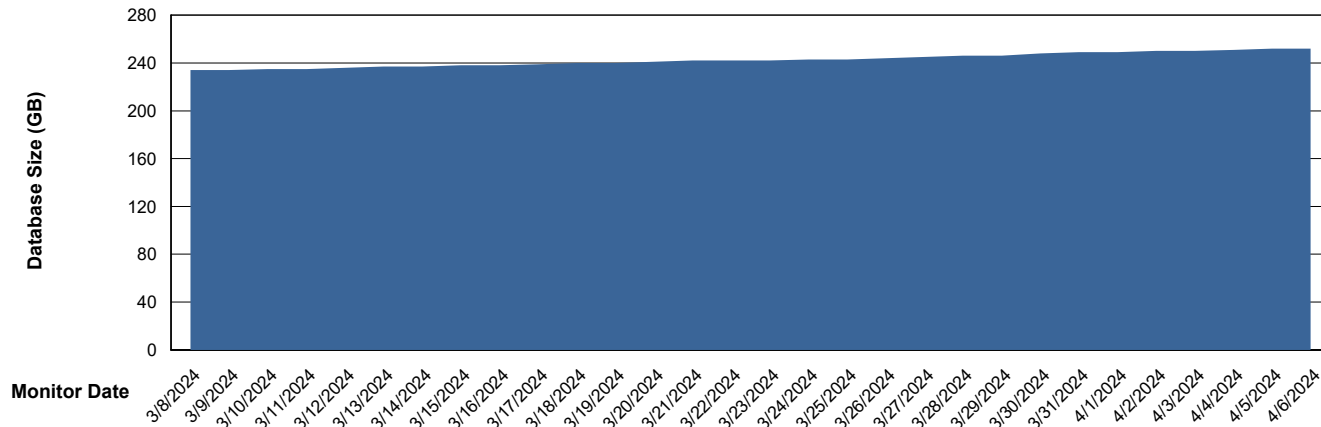

Customer KLH_Production (24/7)
Database ID 139

DATABASE SIZE KLH_PRD_SRSBIDB01_ABS1

Database growth over last month

DATABASE SIZE KLH_PRD_SRSDB01_ABS1

Database growth over last month

Weekly SLA Customer Report