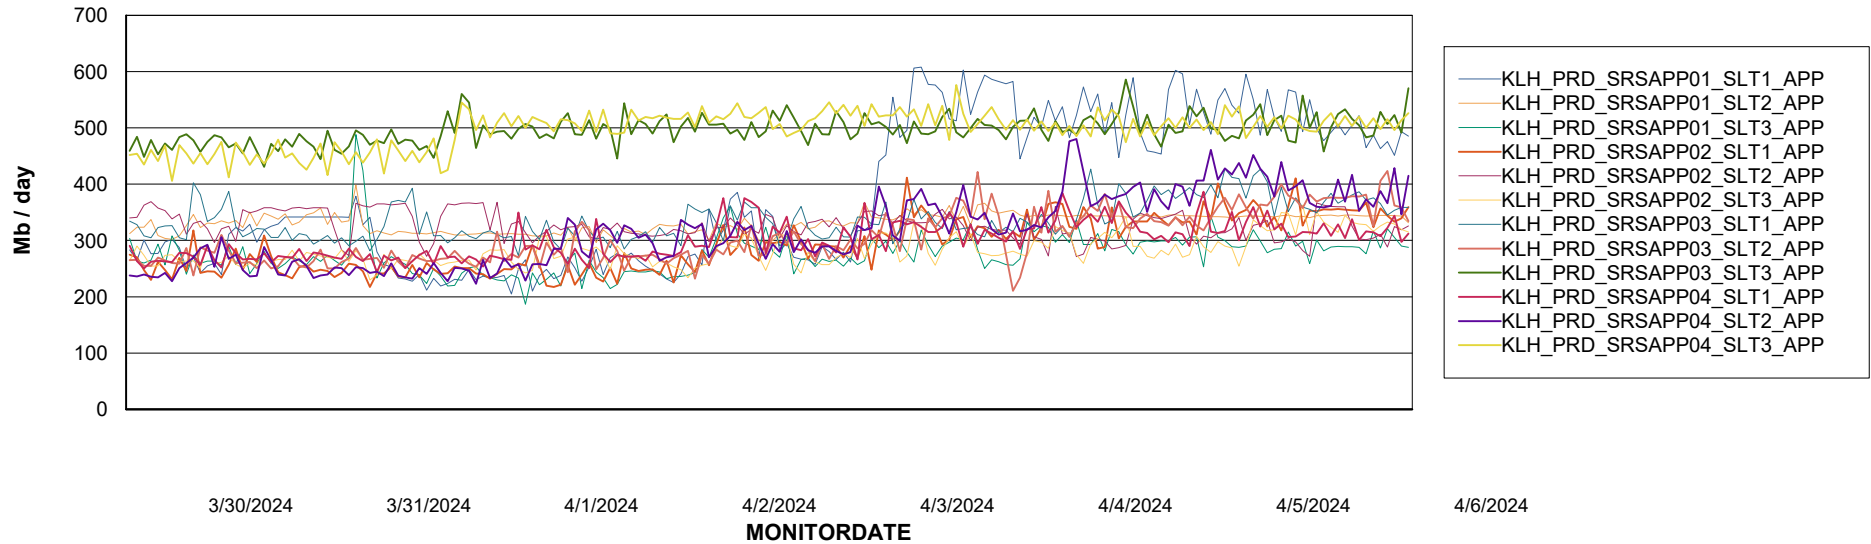

ABSSolute Application Server Services

Avg memory used per ABS Server Service