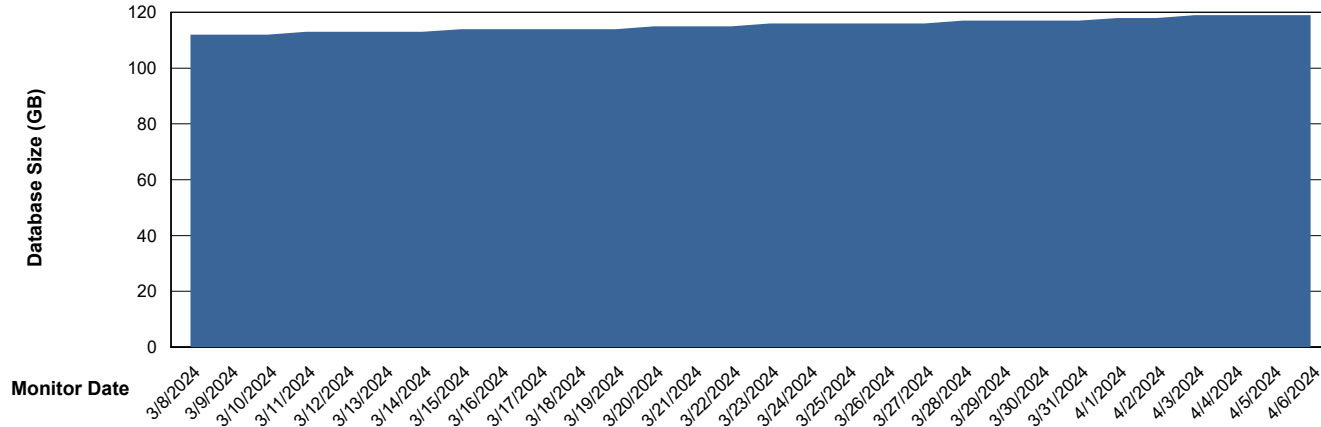

Weekly SLA Customer Report

Customer KLH_Production (24/7)
Database ID 139

Database Performance KLH_PRD_SRSD02_HSBABS1

DB Processes Max 4
DB Processes Max 1,000
DB Processes Max 0

Weekly SLA Customer Report

Customer KLH_Production (24/7)
Database ID 139

DATABASE SIZE KLH_PRD_SRSBIDB01_ABS1

Database growth over last month

DATABASE SIZE KLH_PRD_SRSDB01_ABS1

Database growth over last month

Weekly SLA Customer Report