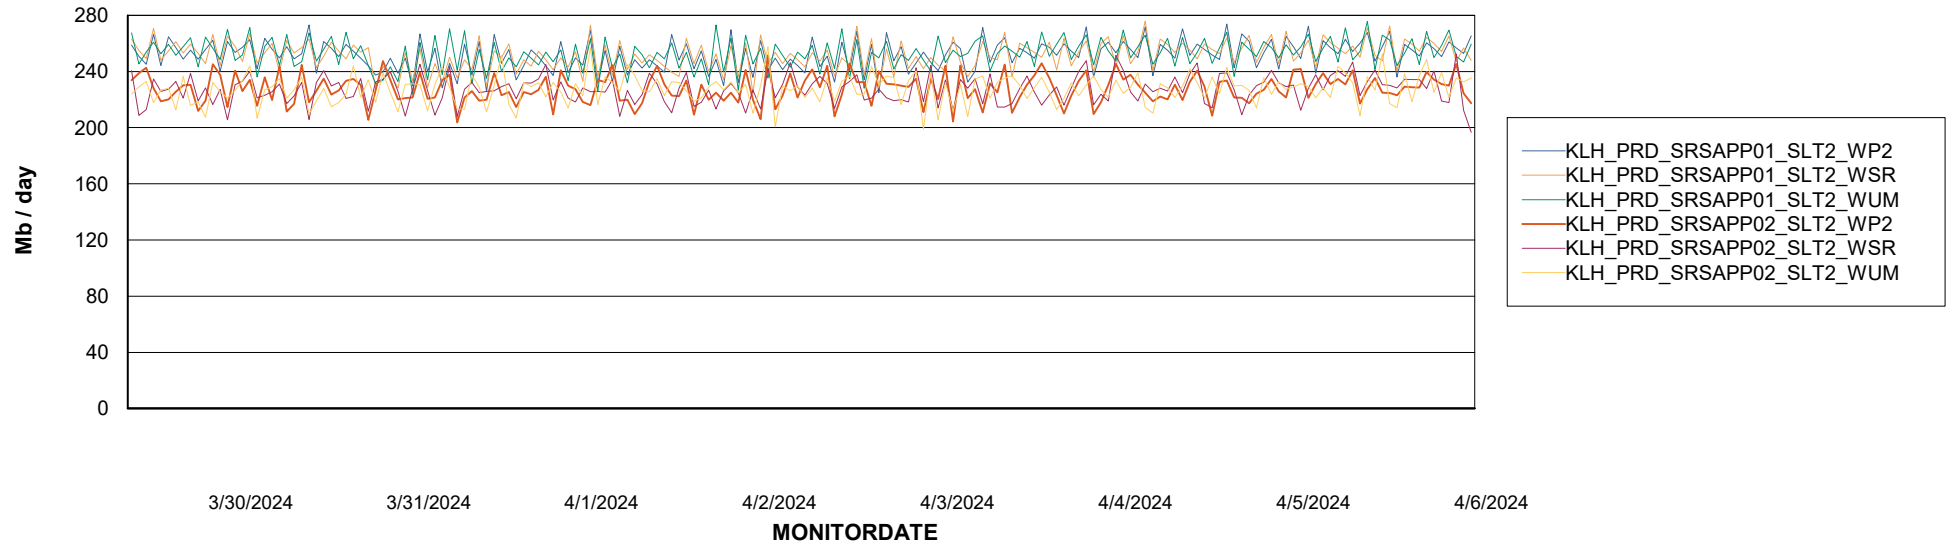

ABSolute Web Component Services

Avg memory used per ABS Web component