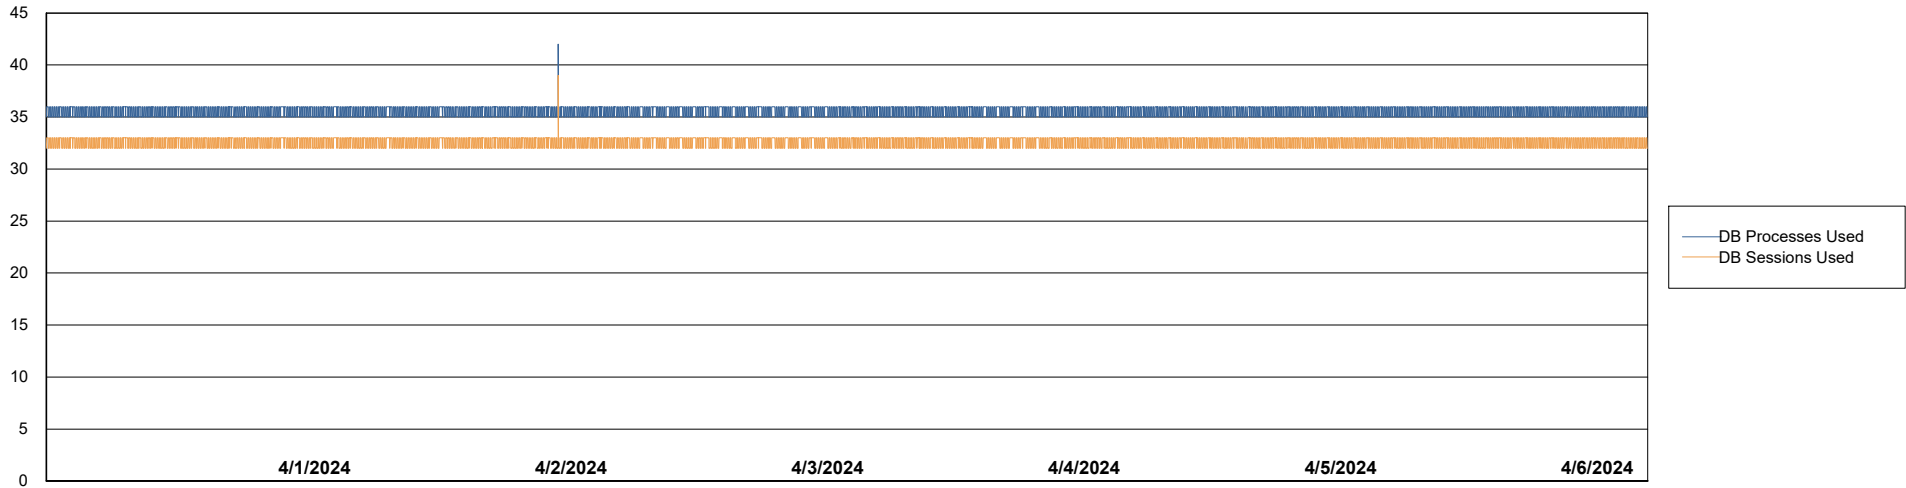

Database Performance KLA_STB_KLAHQORA06_DB_HSBABS1

DB Processes Max 1,000