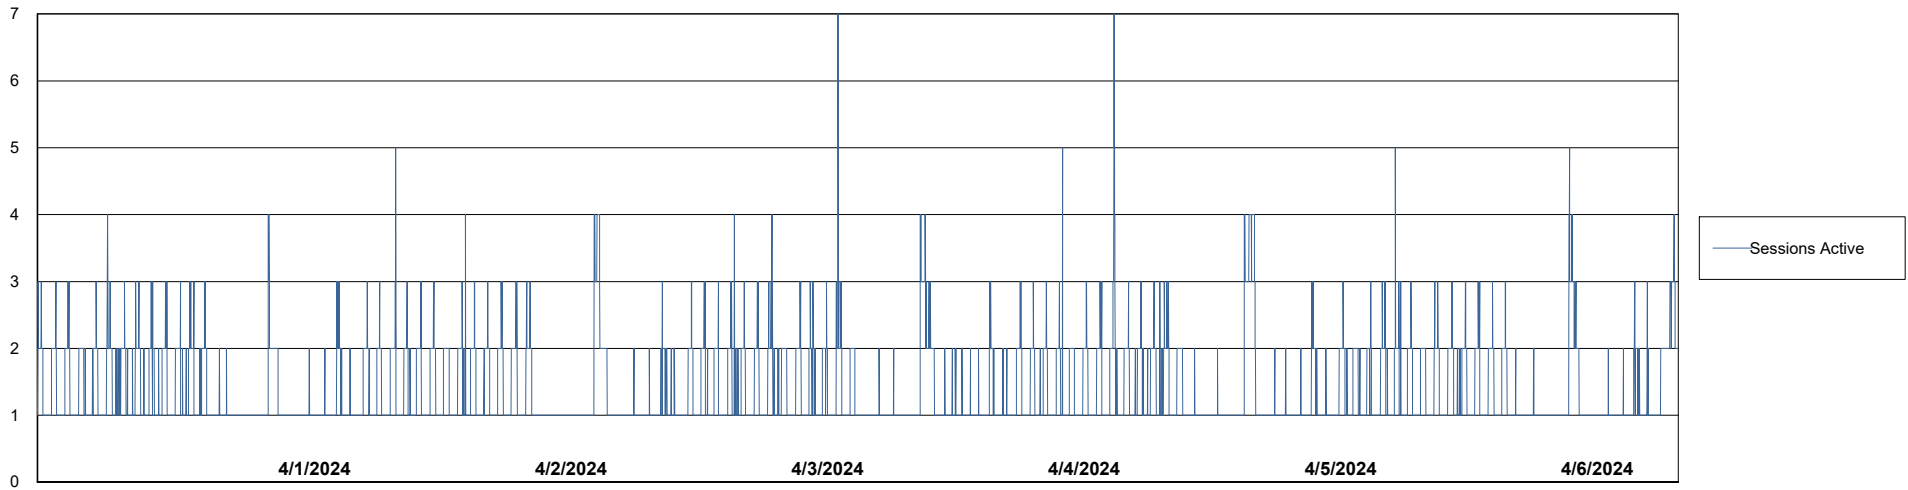

Database Performance KBR_PRD_BI-DBSRV_ABS1