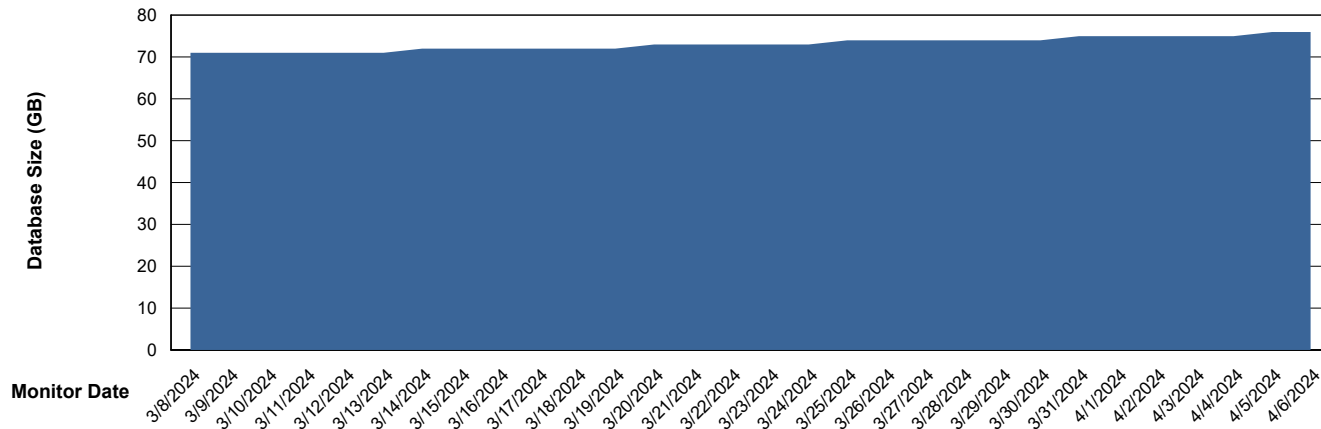

DATABASE SIZE KBR_PRD_DB-SRV1_ABS1

Database growth over last month