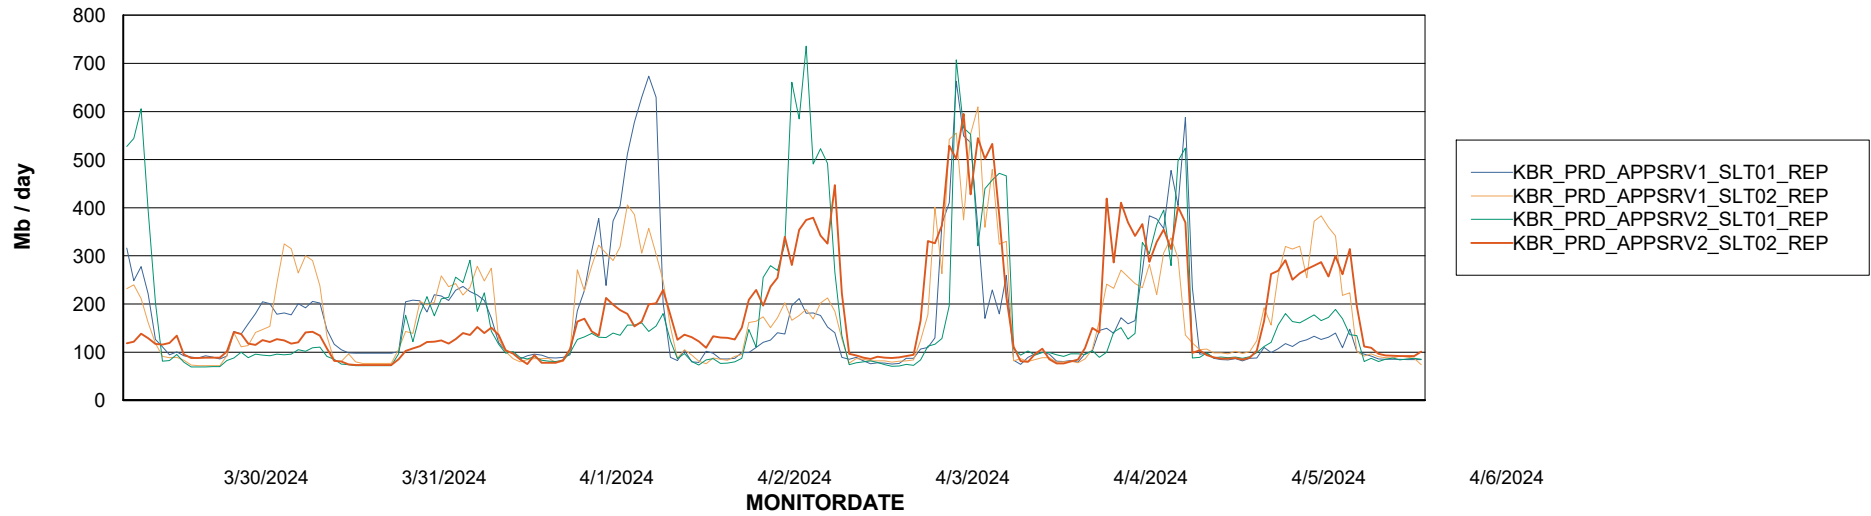

ABSSolute Application Server Services

Avg memory used per ReportServer Service