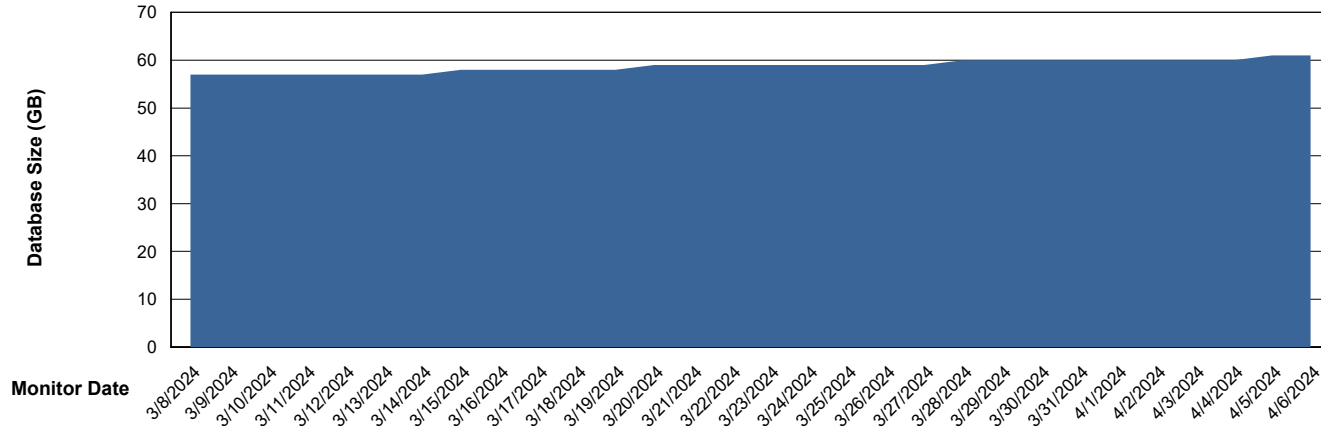

DATABASE SIZE KBR_PRD_BI-DBSRV_ABS1

Database growth over last month