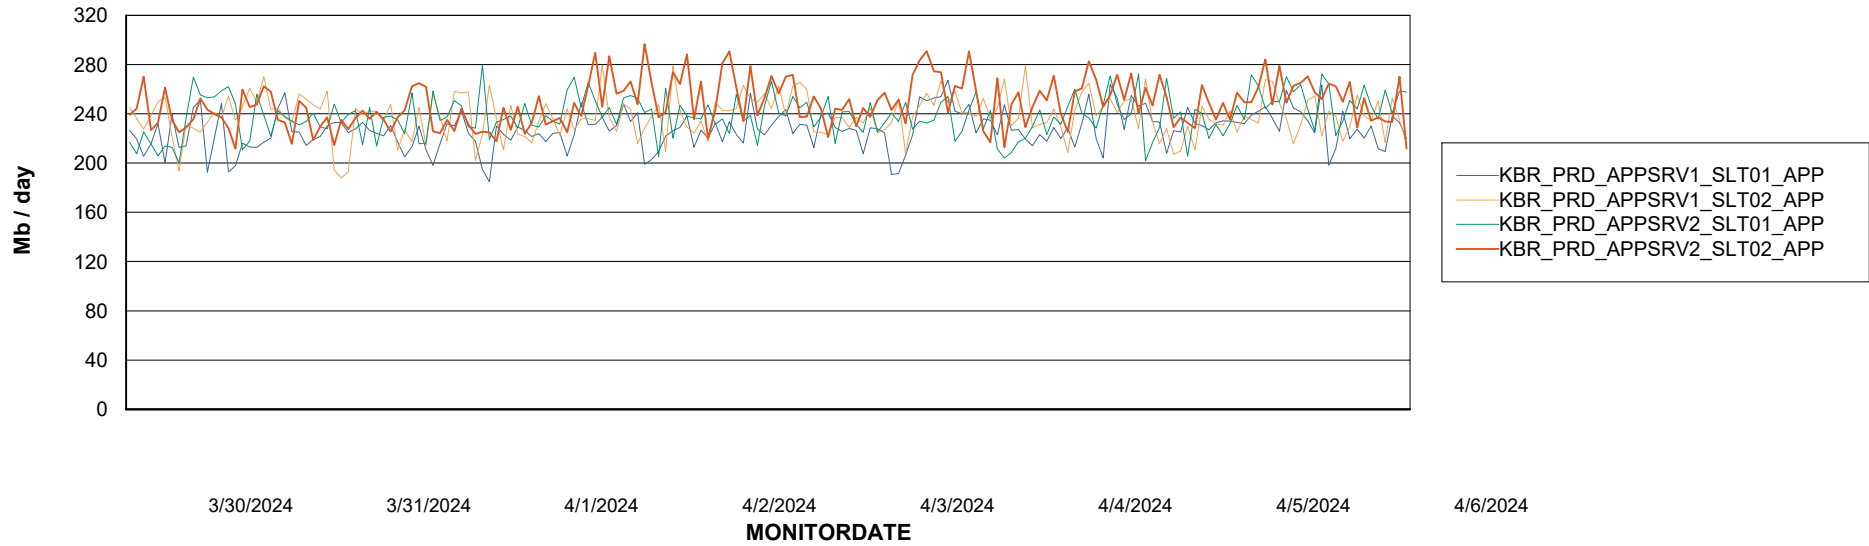

ABSSolute Application Server Services

Avg memory used per ABS Server Service