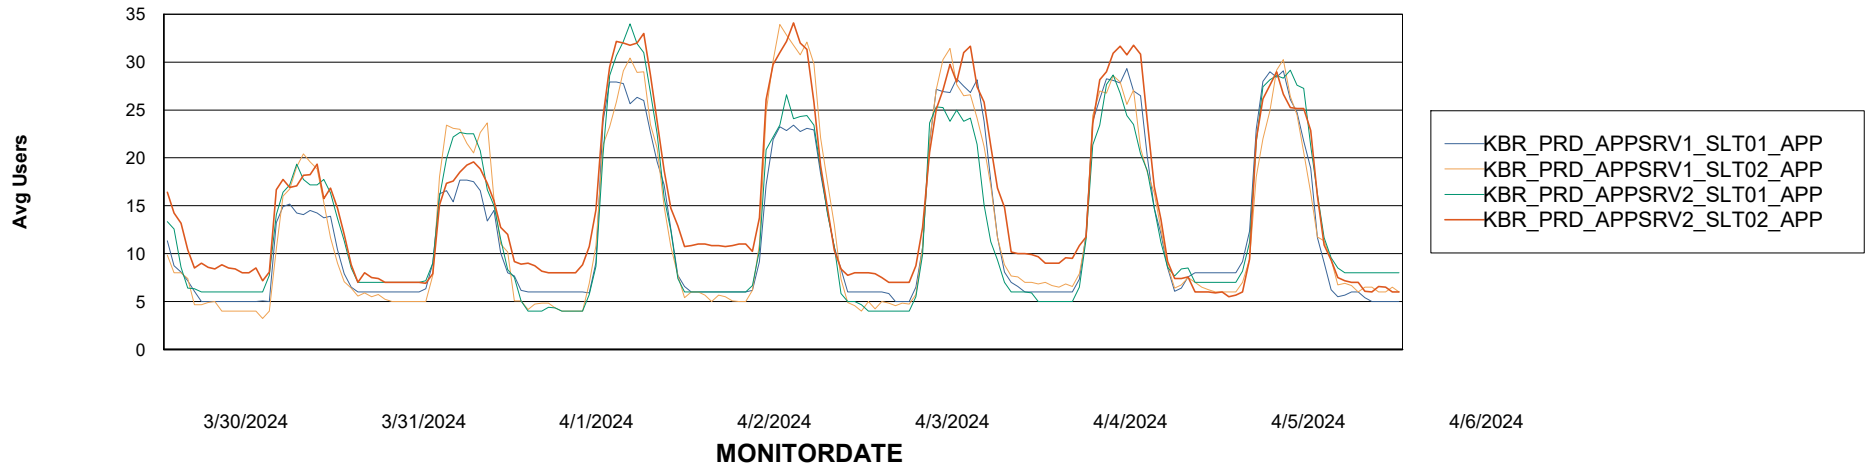

Avg users per day per ABS server