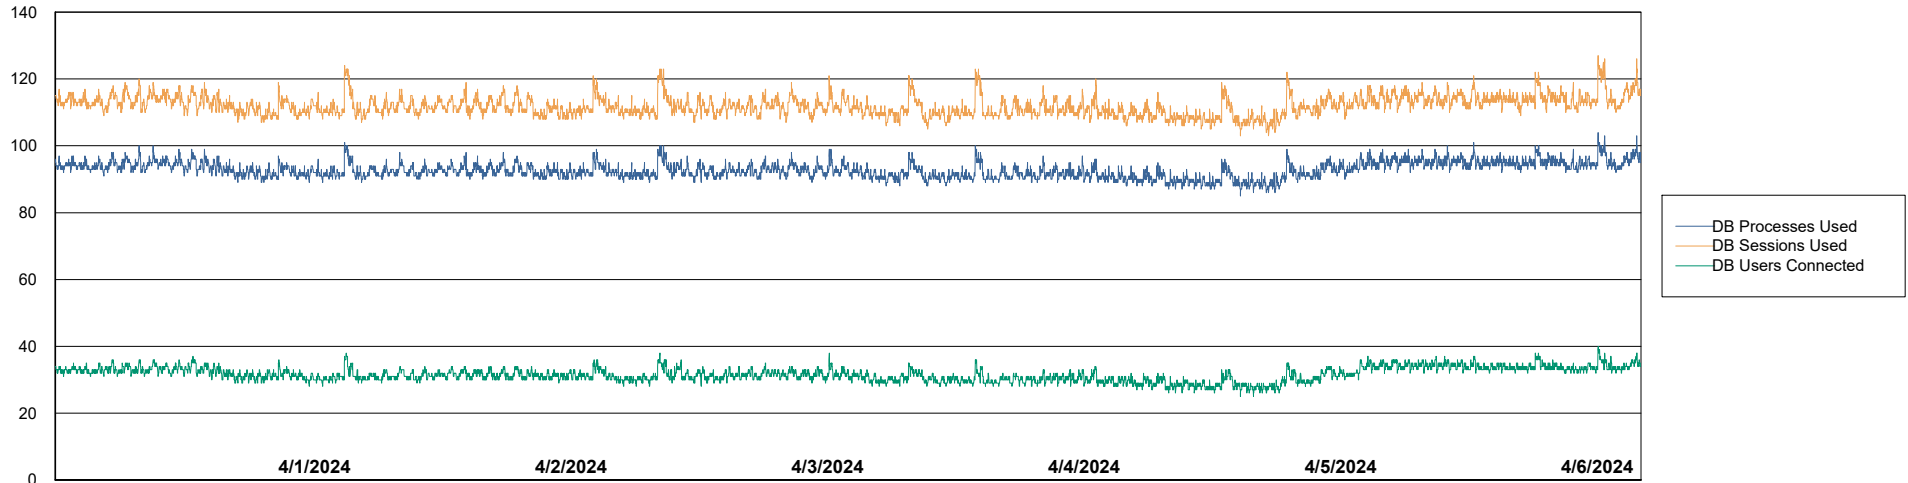

Database Performance KBR_PRD_BI-DBSRV_ABS1