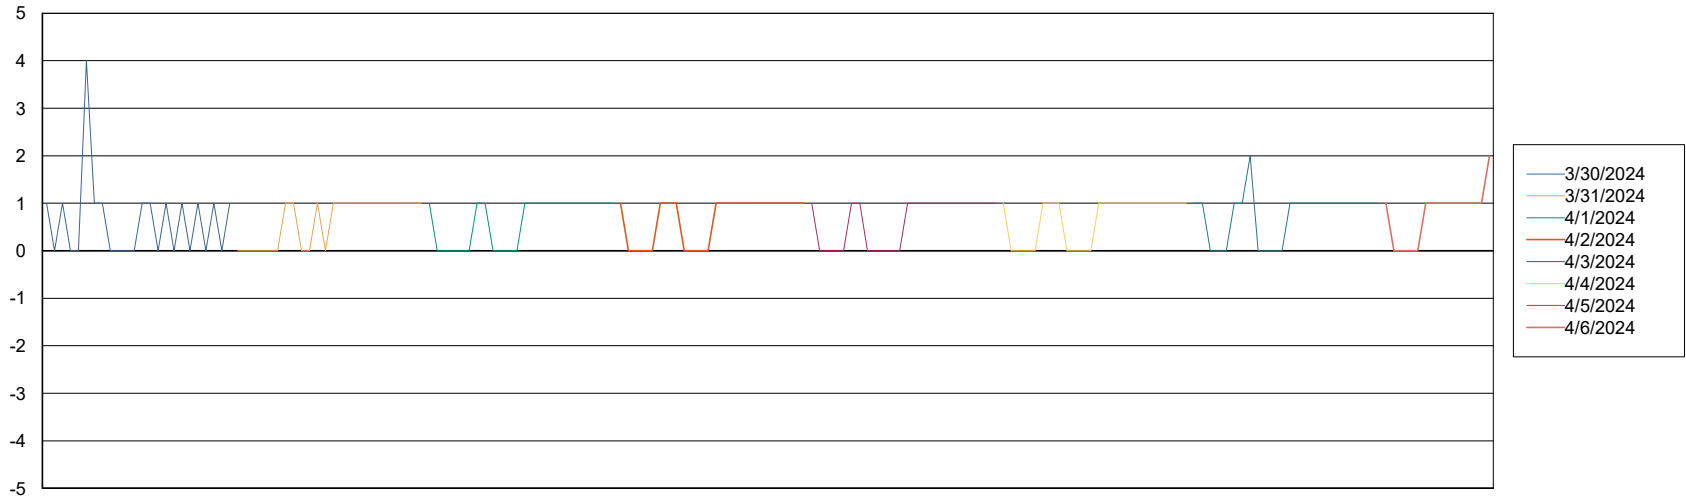

Standby Database Health KBR_Production

Recovery lag for last 7 days