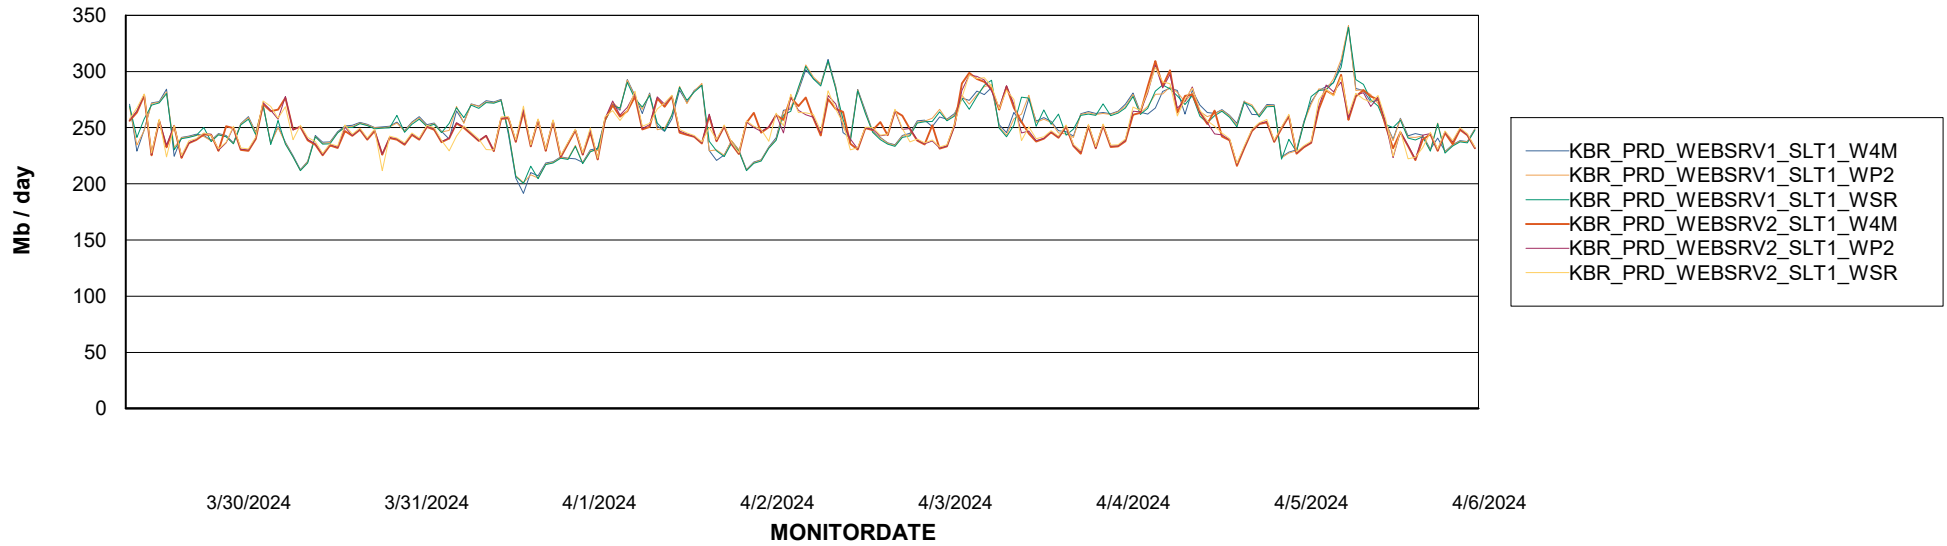

ABSolute Web Component Services

Avg memory used per ABS Web component