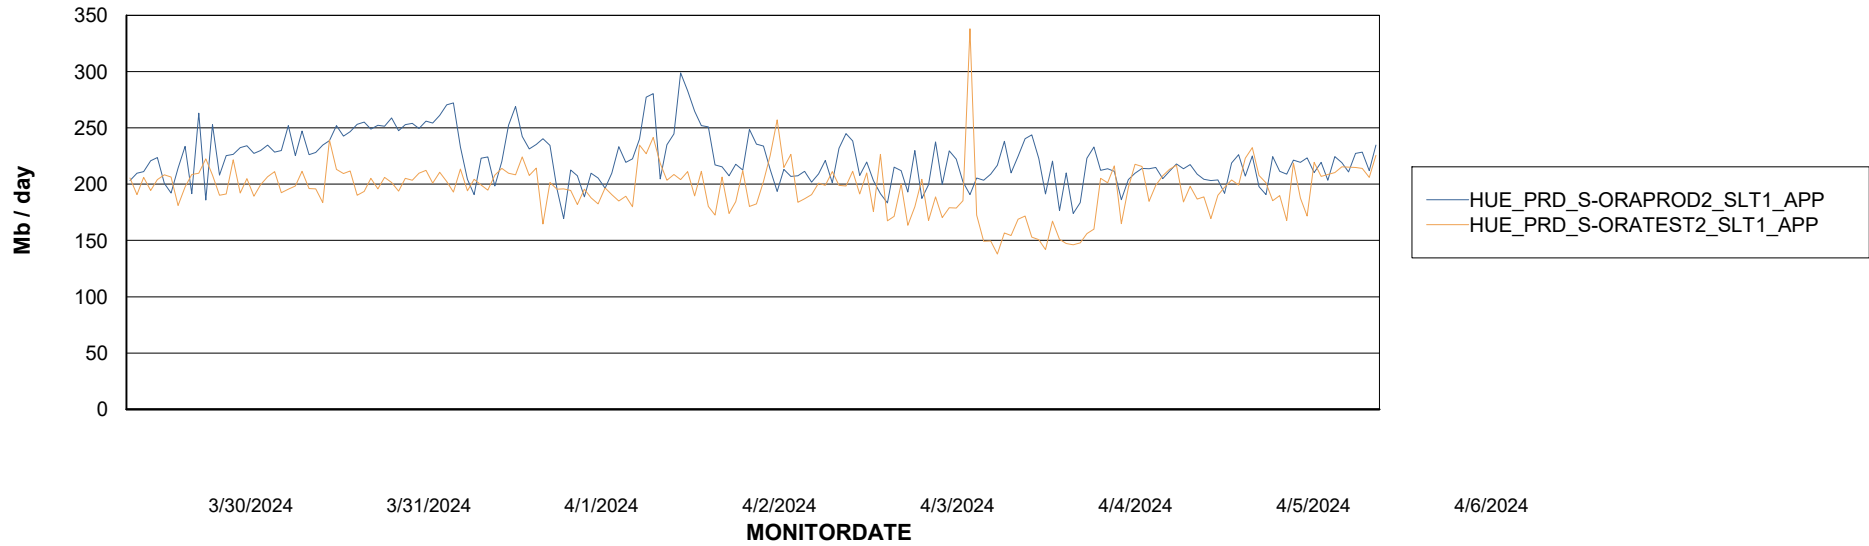

ABSSolute Application Server Services

Avg memory used per ABS Server Service