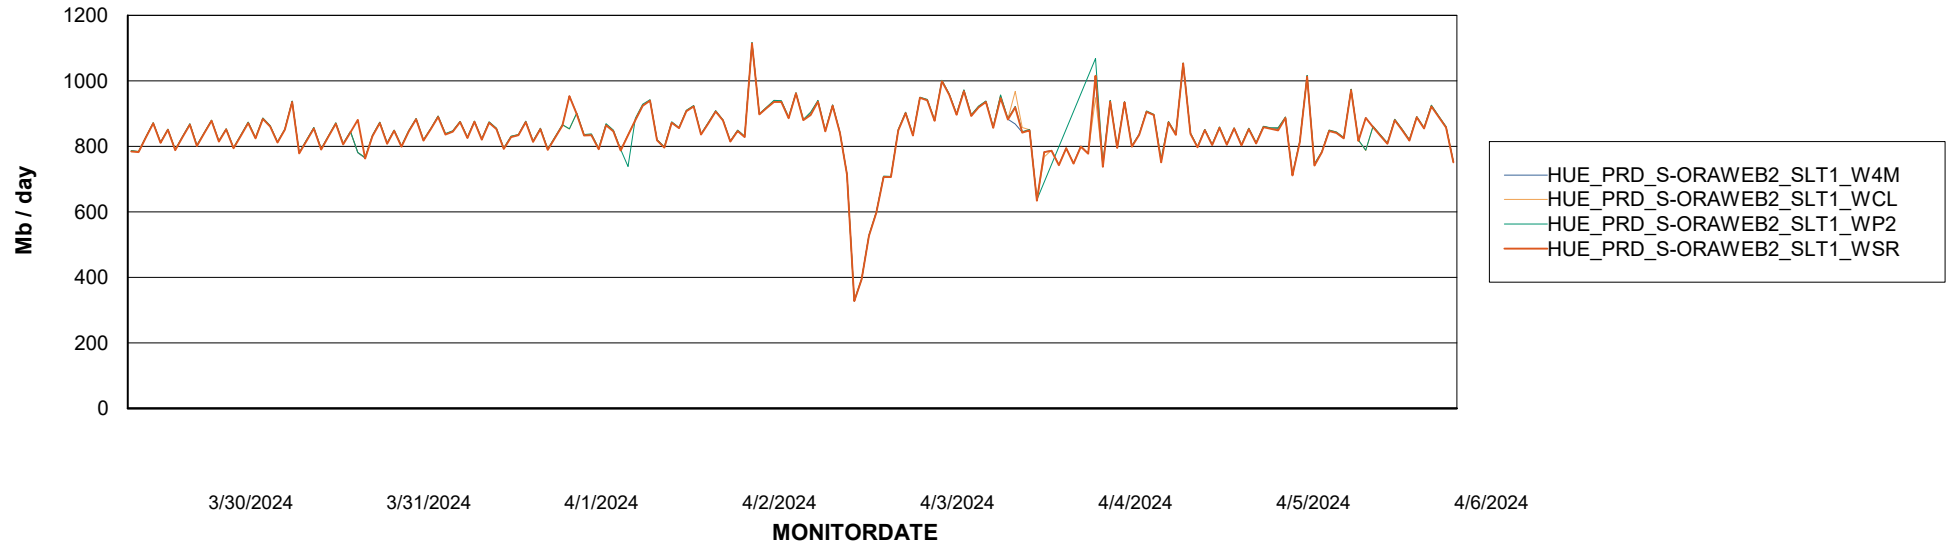

ABSSolute Web Component Services

Avg memory used per ABS Web component