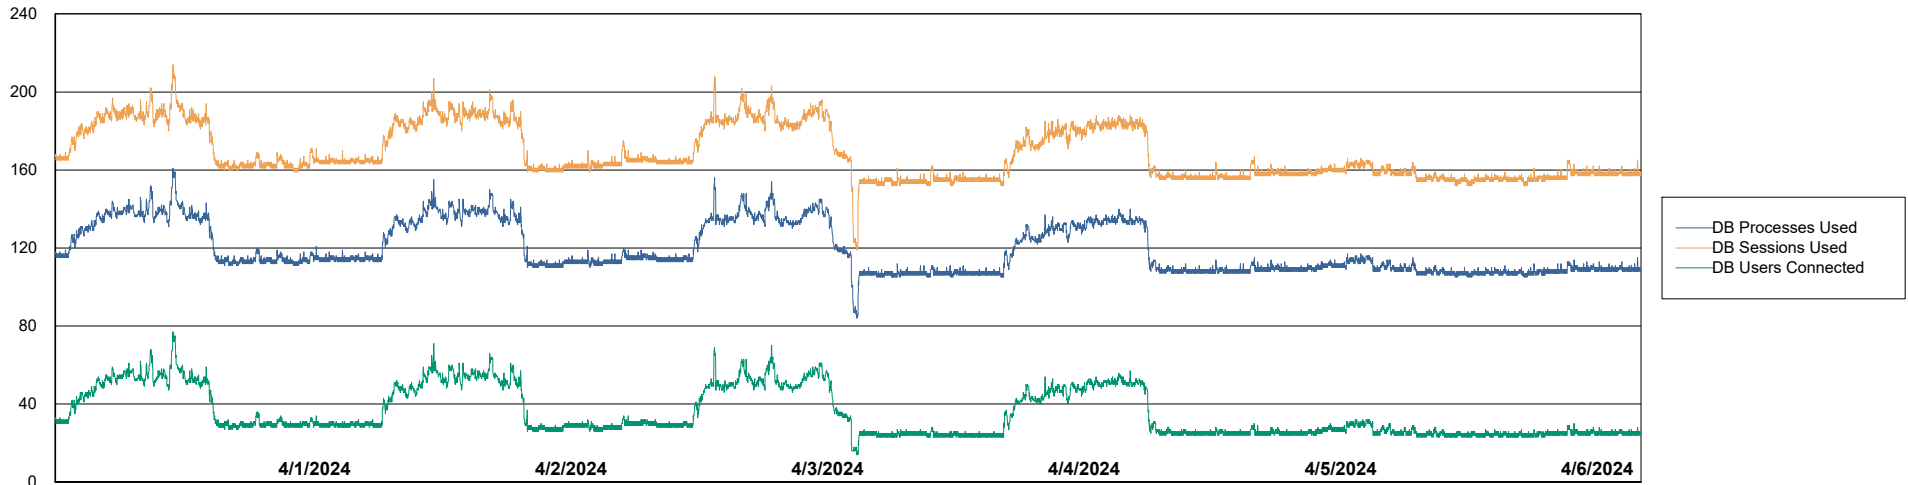

Weekly SLA Customer Report

Customer HUE_Production
Database ID 154

Database Performance HUE_PRD_S-ORABI2_ABS1

Weekly SLA Customer Report

Customer HUE_Production
Database ID 154

Database Performance HUE_PRD_S-ORAPROD2_ABS1