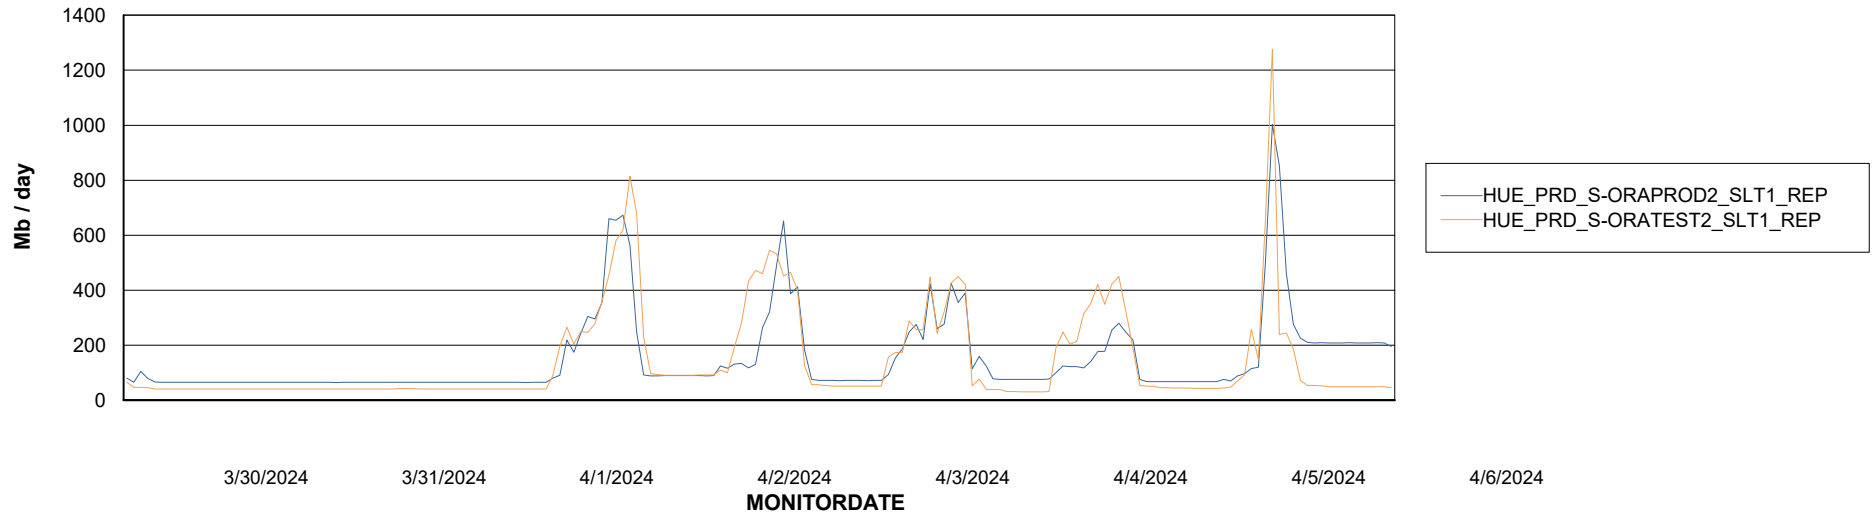

Avg memory used per ABS Server Service

Avg users per day per ABS server

Weekly SLA Customer Report

Customer HUE_Production
Database ID 154

ABSSolute Application ReportServer Services

Avg memory used per ReportServer Service