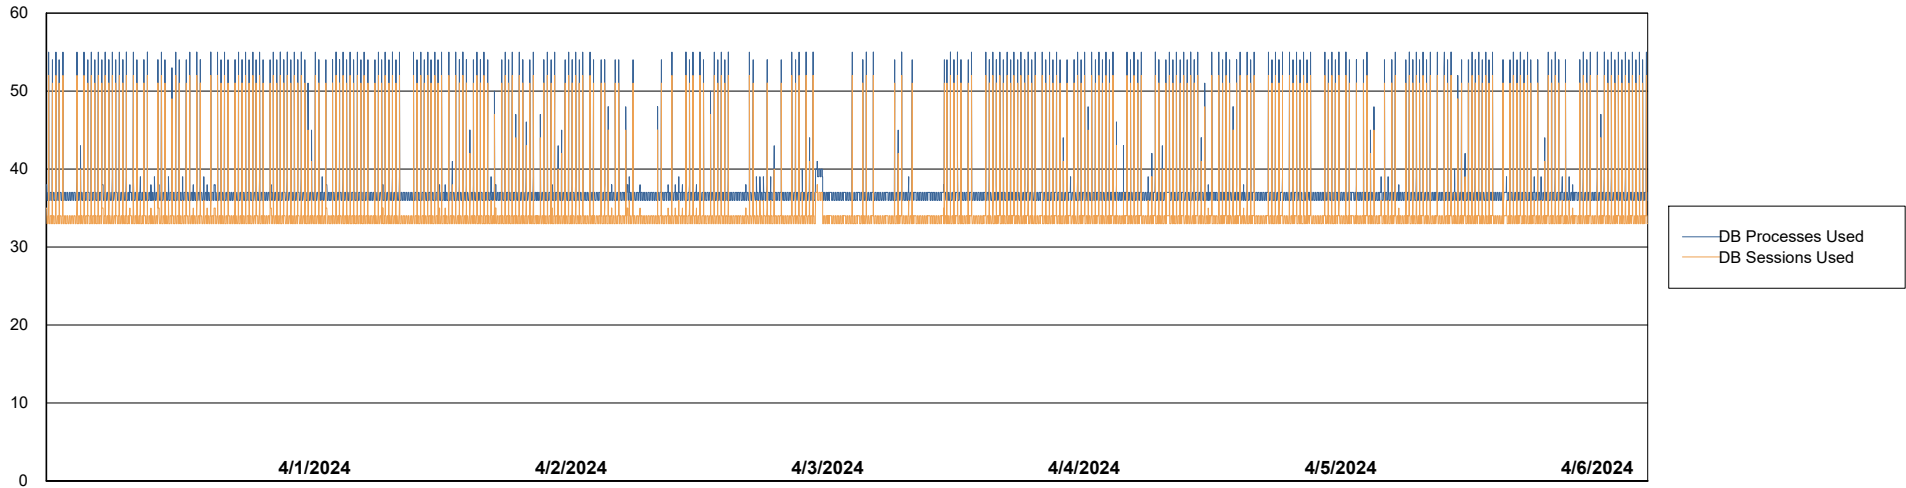

Database Performance HUE_PRD_S-ORATEST2_HSBABS1

DB Processes Max 1,000