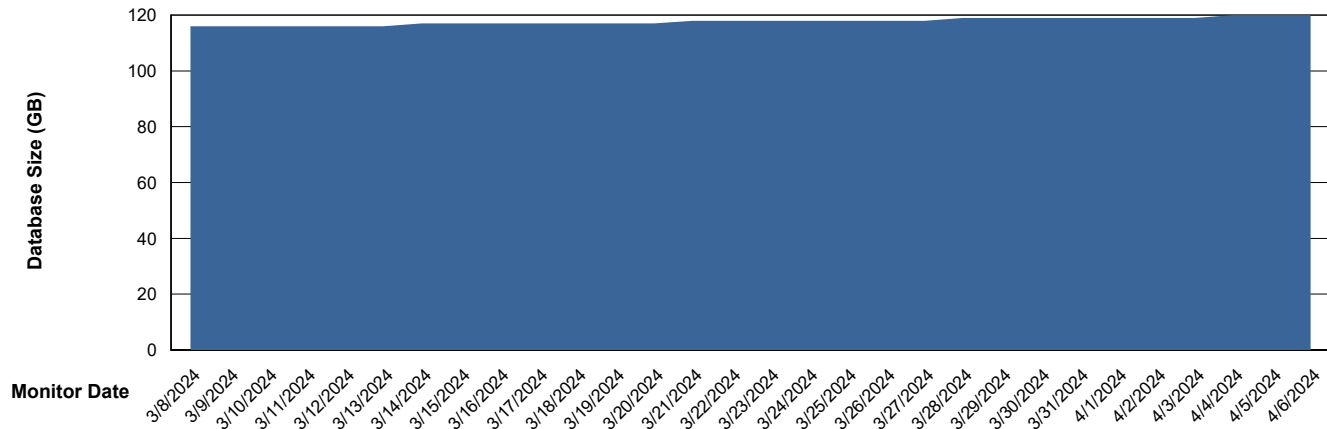

DATABASE SIZE HUE_PRD_S-ORAPROD2_ABS1

Database growth over last month