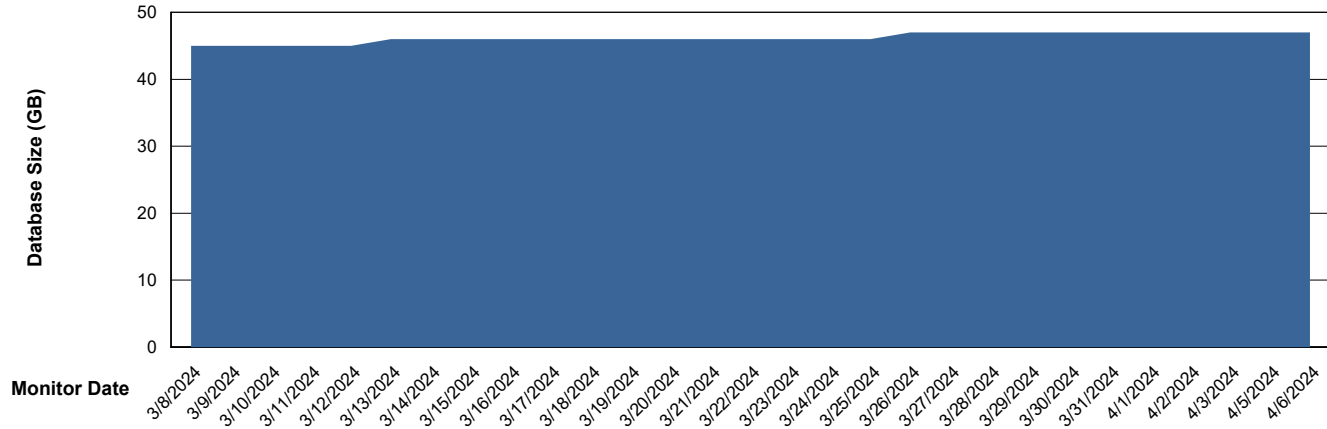

DATABASE SIZE HUE_PRD_S-ORABI2_ABS1

Database growth over last month